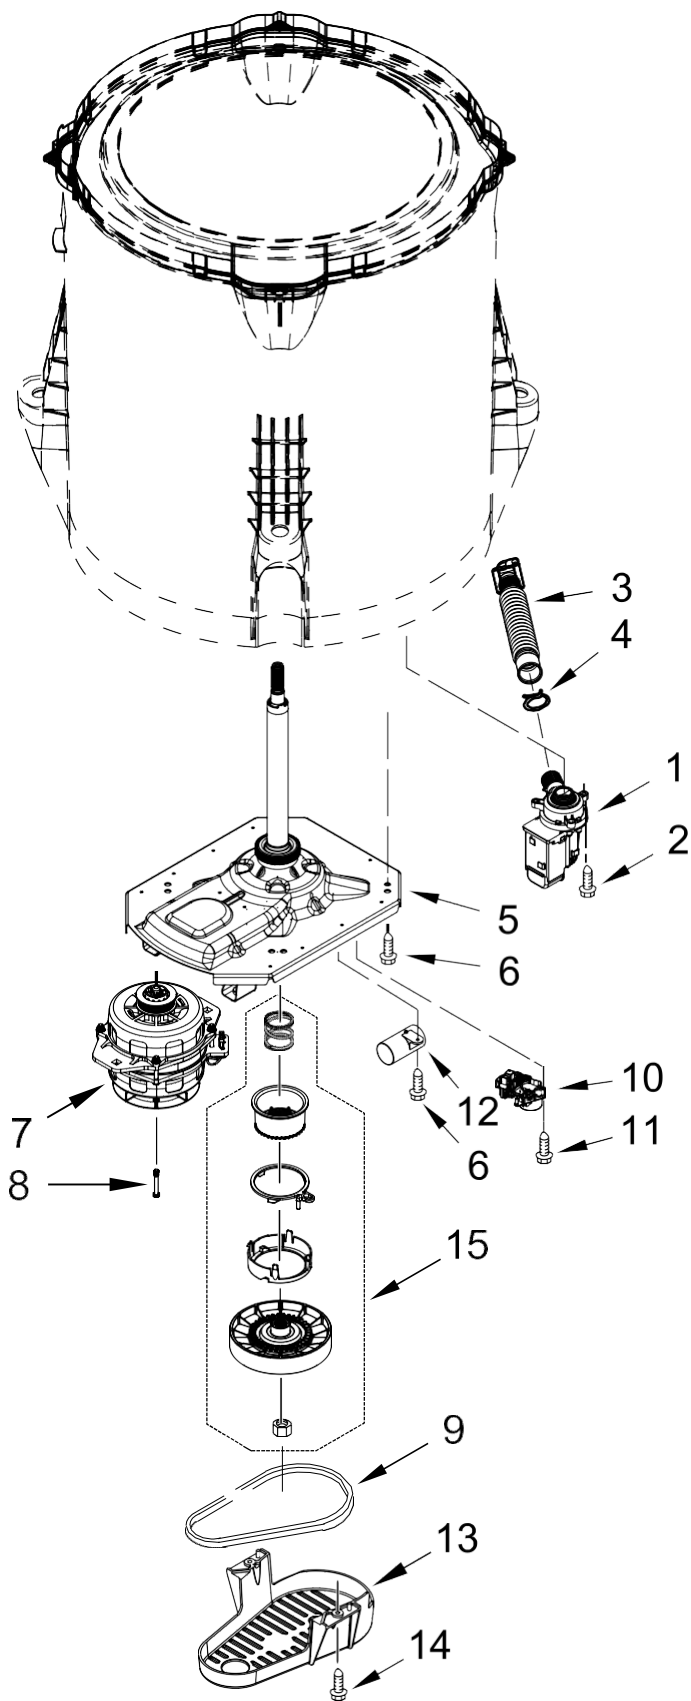

Centro de Lav Whirlpool 7MWET4027HW0

<u>Illus. No.</u>	<u>Part No.</u>	<u>Description</u>
1	W10775446	Pump Assembly, Drain
2	W10004910	Screw
3	W10763078	Hose, Inner Drain Assembly
4	8317496	Clamp, Hose
5	W10870910	Gearcase Assembly

<u>Illus. No.</u>	<u>Part No.</u>	<u>Description</u>
6	W10249633	Screw
7	W10623547	Motor, Drive
8	W10094780	Screw
9	W10006384	Belt, Drive
10	W10815026	Actuator- Shift
11	9741052	Screw

<u>Illus. No.</u>	<u>Part No.</u>	<u>Description</u>
12	W10866249	Capacitor, Motor Run
13	W10427633	Shield, Pulley Cover
14	357640	Screw
15	W10721967	Splutch Kit (60Hz)