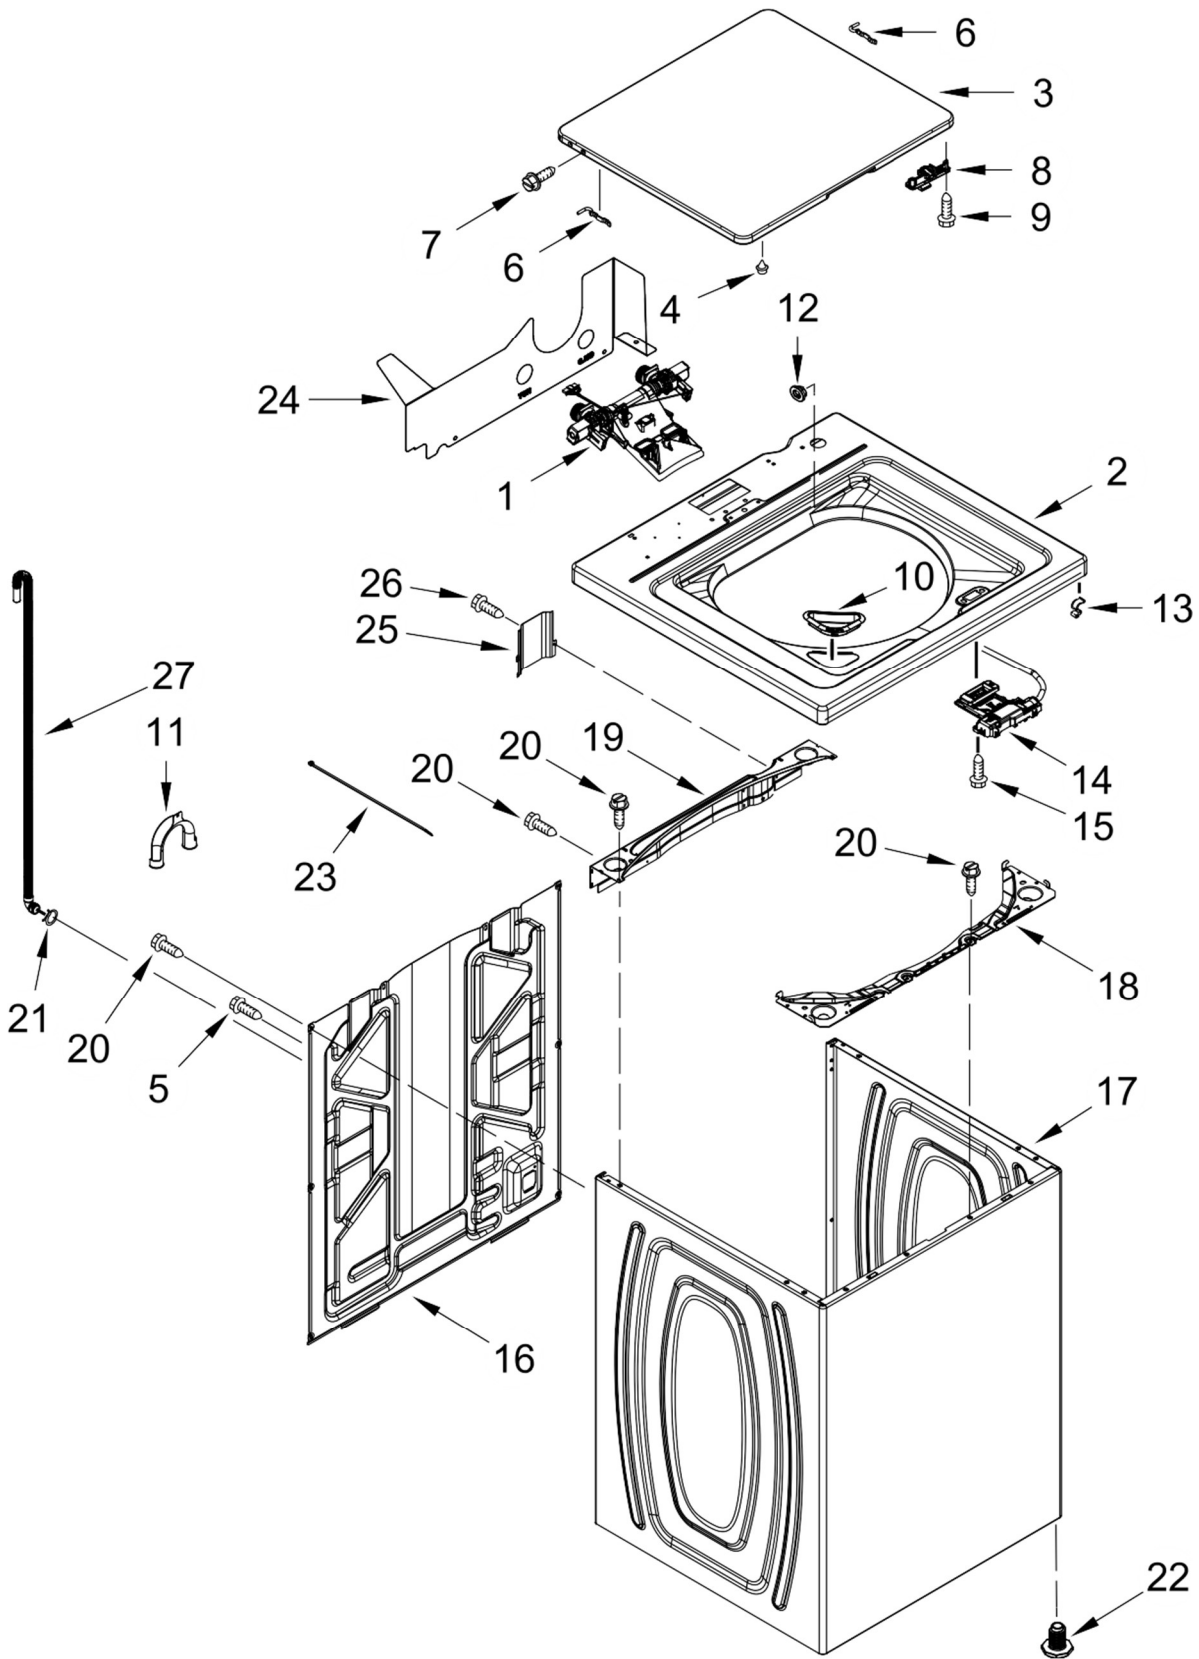

Centro de Lav Whirlpool 7MWET4027HW0

Centro de Lav Whirlpool 7MWET4027HW0

<u>Illus. No.</u>	<u>Part No.</u>	<u>Description</u>
1	W11028053	Harness, Washer
2	W11026516	Assembly, Channel (Left)
3	W11026515	Assembly, Channel (Right)

Centro de Lav Whirlpool 7MWET4027HW0

<u>Illus. No.</u>	<u>Part No.</u>	<u>Description</u>
1	W11095119	Inlet Assembly, Water
2		Top
	W11028798	White
3		Assembly, Lid and Bumper
	W10027624	White
4	9724509	Bumper
5	9740848	Screw
6	91770	Hinge, Lid
7	W10119872	Screw
8		Strike, Lid Lock
	W10714899	White
9	W10273971	Screw