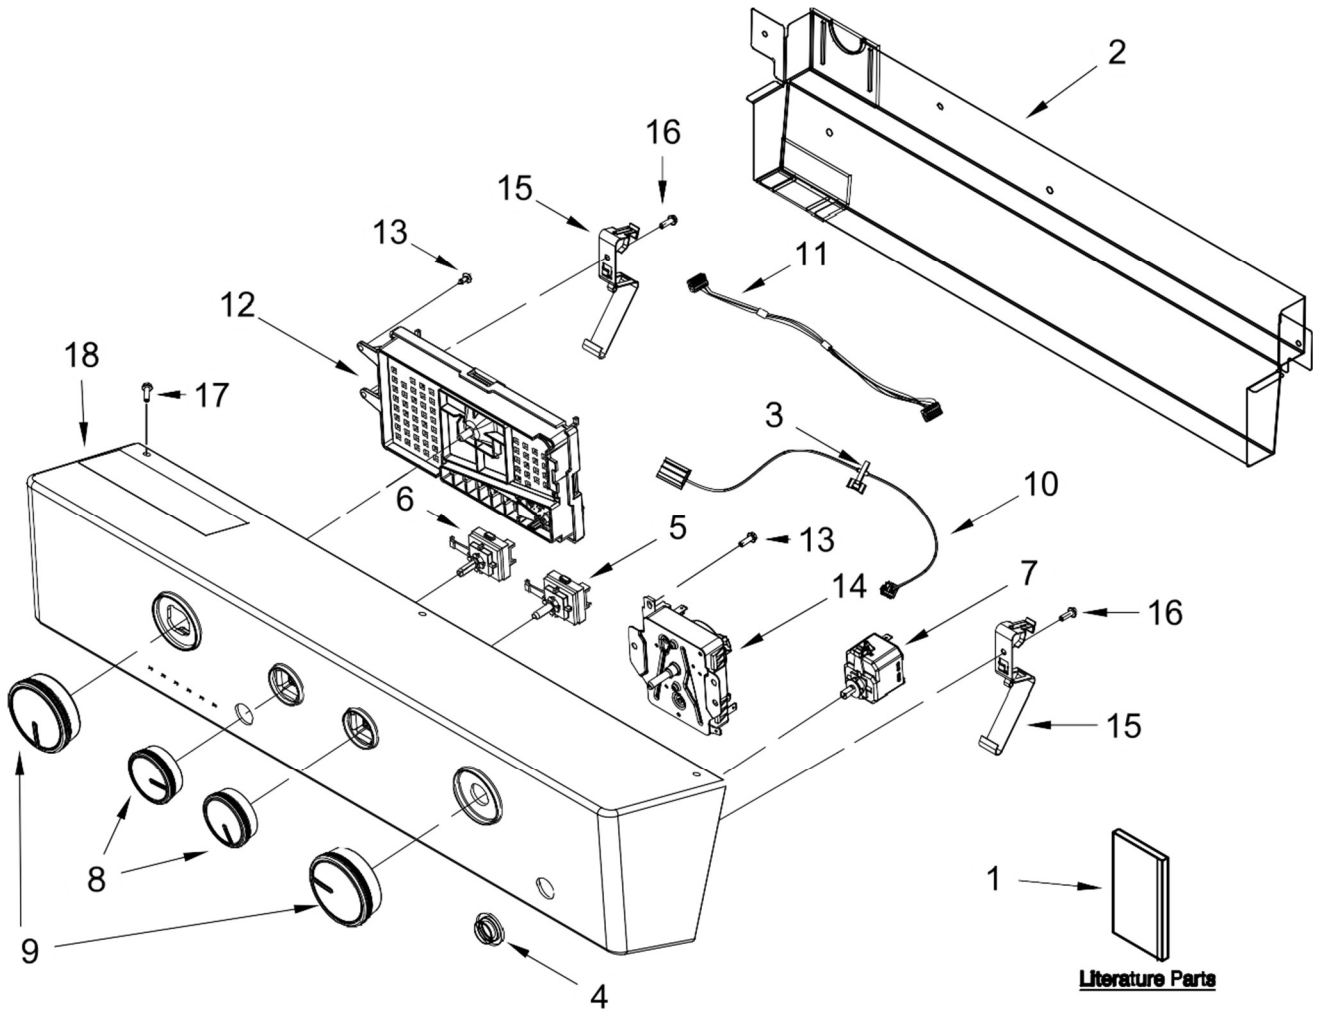

WASHER/DRYER LAUNDRY SYSTEM

MODELS:

7MWET4027HW0 (White)

Centro de Lav Whirlpool 7MWET4027HW0

<u>Illus.</u> <u>No.</u>	<u>Part No.</u>	<u>Description</u>	<u>Illus.</u> <u>No.</u>	<u>Part No.</u>	<u>Description</u>	<u>Illus.</u> <u>No.</u>	<u>Part No.</u>	<u>Description</u>
1		Literature Parts	6	W10414381	Switch, Rotary Encoder (2 Position)	14	W10642934	Timer Assembly
	W11108783	Use and Care Guide				15	3389453	Bracket, Hinge
	W11108784	Installation Instructions	7	W10420741	Switch, Push ToStart	16	9740848	Screw
	W11082888	Tech Sheet	8		Knob, Assembly	17	W10794806	Screw
	W11156481	Energy Guide		W10576636	White/Metallic	18	W11185306	Console
	W11159271	Quick Start Guide	9		Knob, Assembly			
2	W11040441	Shield, Console		W10576634	White/Metallic			
3	W10210799	Clip, Harness	10	W11028056	Harness, Wire			
4	W11049351	Button	11	W10694669	Harness, Jumper			
5	W10414411	Switch, Rotary Encoder (5 Position)	12	W11193159	Control Unit Assembly, Machine and Motor			
			13	90767	Screw			

Centro de Lav Whirlpool 7MWET4027HW0

<u>Illus. No.</u>	<u>Part No.</u>	<u>Description</u>
1	342055	Screw
2	3388958	Panel, Toe
3	98234	Clip, Ground
4	W10878138	Panel, Front
5	W10823582	Seal, Door
6	W10878120	Door, Rear
7	W10322546	Door, Front
8	3388229	Retainer

<u>Illus. No.</u>	<u>Part No.</u>	<u>Description</u>
9	3387242	Seal, Front Panel
10		Hinge, Spring Assembly
	W10279703	Silver
11	W10601014	Strike, Door
12	697773	Screw
13	3393008	Screw
14	W10610880	Assembly, Door Catch