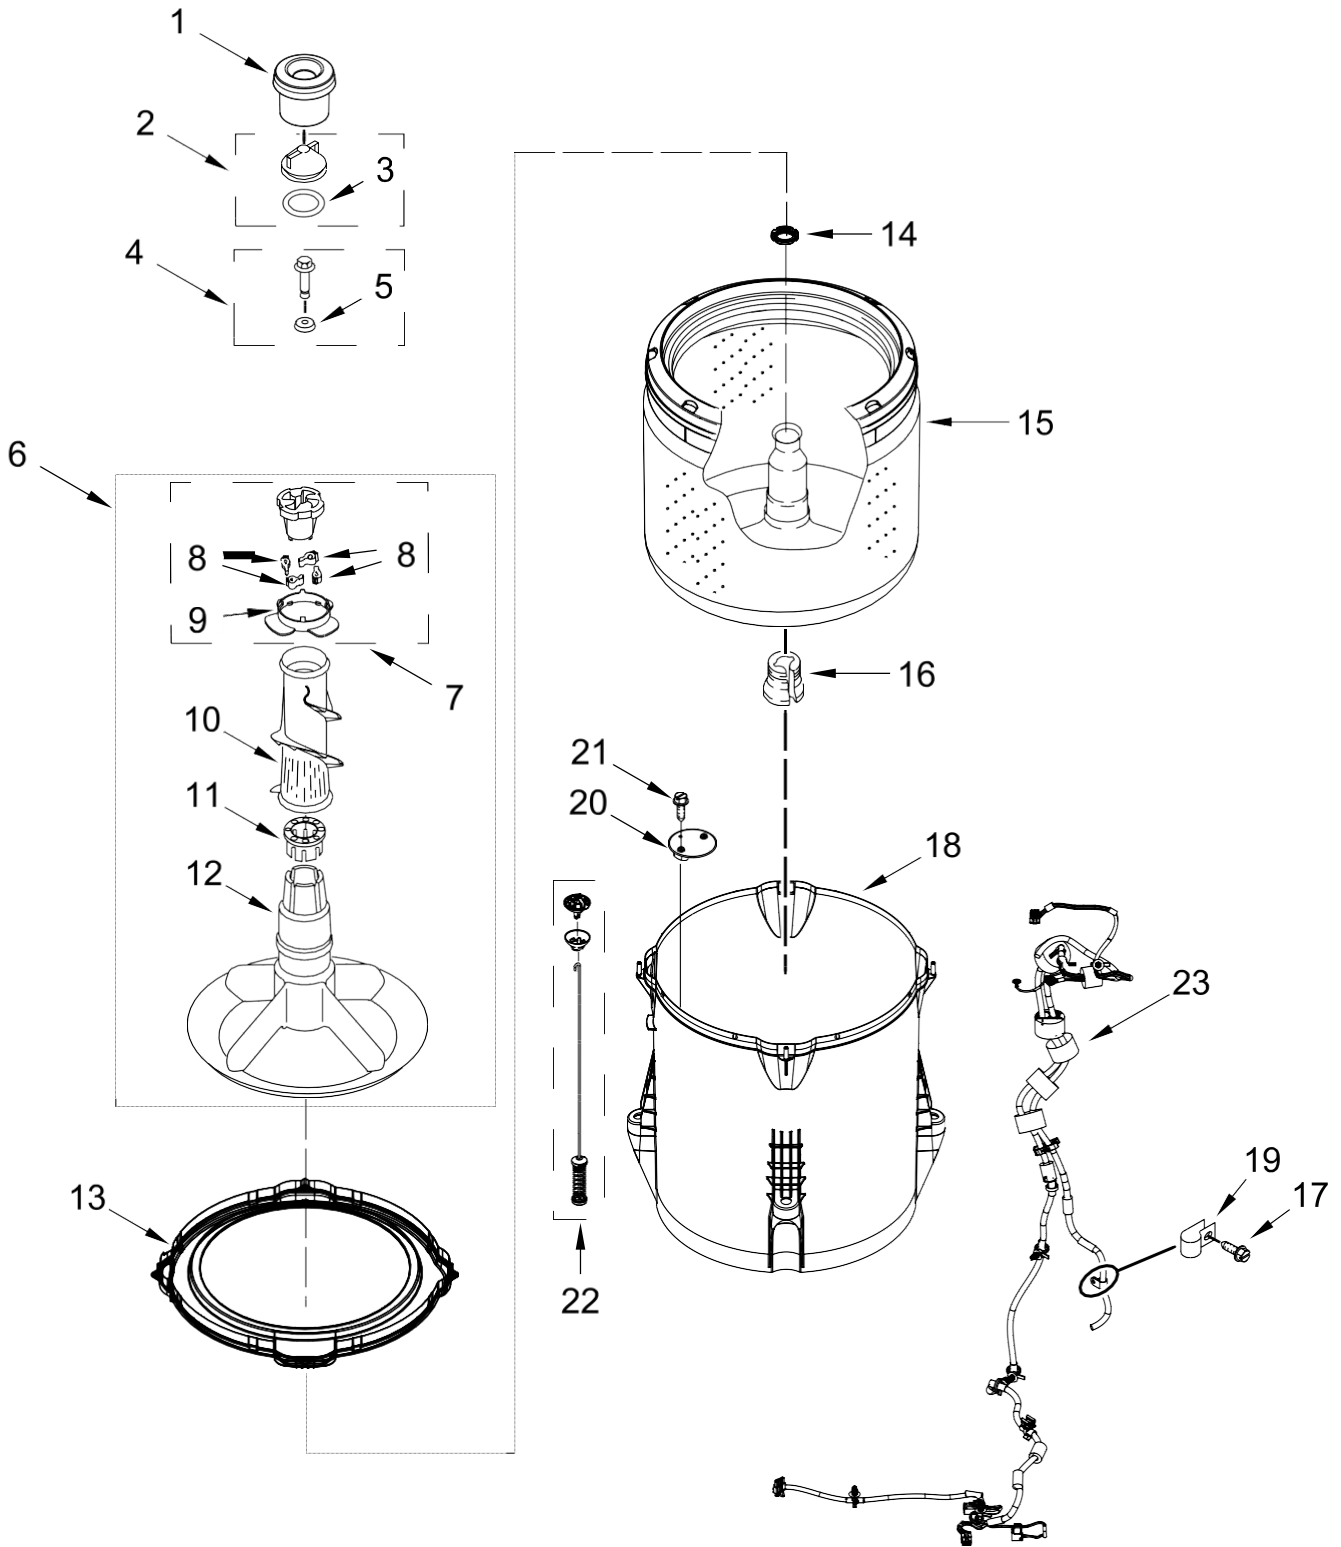

Centro de Lav Whirlpool 7MWET4027HW0

<u>Illus.</u> <u>No.</u>	<u>Part No.</u>	<u>Description</u>	<u>Illus.</u> <u>No.</u>	<u>Part No.</u>	<u>Description</u>	<u>Illus.</u> <u>No.</u>	<u>Part No.</u>	<u>Description</u>
1	8575076	Dispenser, Fabric Softener	9	3952374	Bearing, Cam	18	W10238320	Tub
2	3354733	Cap, Barrier	10	3363003	Mover, Clothes	19	W10005430	Clamp, Cable
3	W10072840	Seal, Inner Cap	11	3951608	Spacer-Thrust	20	W10215093	Filter, Drain Pump
4	W10003790	Screw and Washer	12	3951632	Agitator	21	8533928	Screw
5	3949550	Washer	13	W10531289	Ring, Tub	22	W10821956	Damper Assembly, Tub Suspension (Set Of 4-Includes Suspension Bushings and Suspension Balls)
6	3951744	Agitator (Complete)	14	21366	Nut, Spanner			
7	3951682	Cam, Driven	15	W10554251	Basket Assembly			
8	3366877	Dog, Agitator Clutch	16	389140	Block, Basket Drive	23	W11028052	Harness, Lower
			17	8533943	Screw