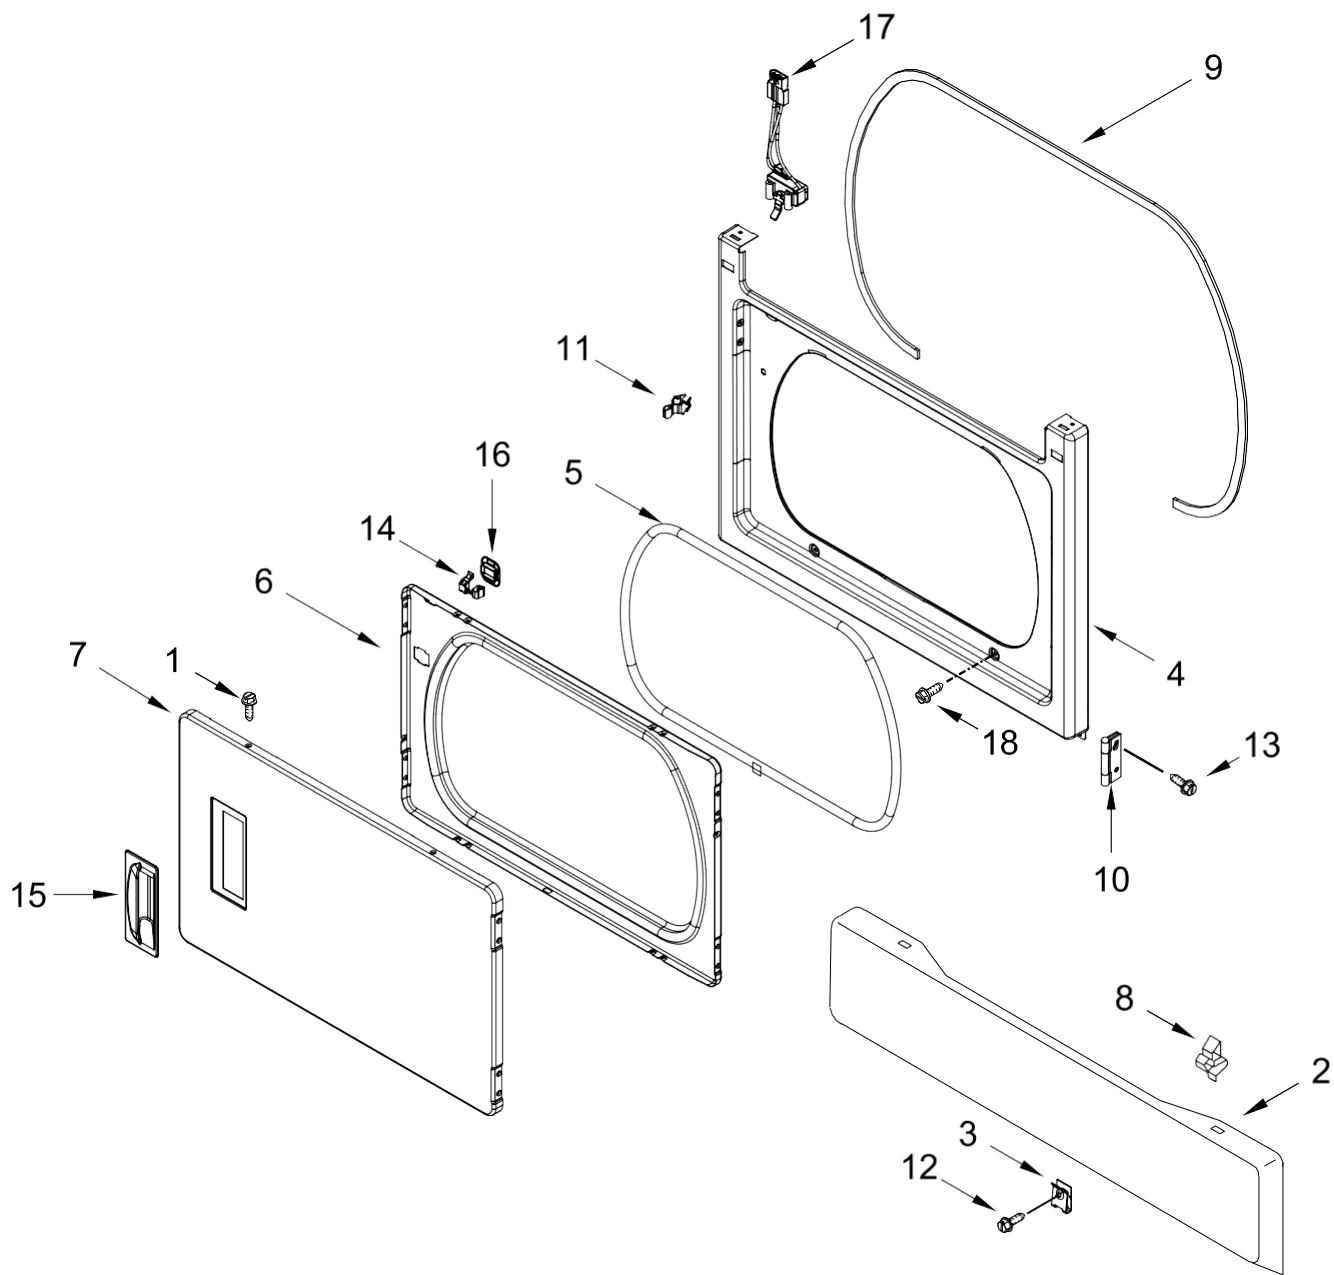

WASHER/DRYER LAUNDRY SYSTEM

MODELS:

7MWET4027HW0 (White)

Centro de Lav Whirlpool 7MWET4027HW0

<u>Illus.</u> <u>No.</u>	<u>Part No.</u>	<u>Description</u>	<u>Illus.</u> <u>No.</u>	<u>Part No.</u>	<u>Description</u>	<u>Illus.</u> <u>No.</u>	<u>Part No.</u>	<u>Description</u>
1		Literature Parts	6	W10414381	Switch, Rotary Encoder (2 Position)	14	W10642934	Timer Assembly
	W11108783	Use and Care Guide				15	3389453	Bracket, Hinge
	W11108784	Installation Instructions	7	W10420741	Switch, Push ToStart	16	9740848	Screw
	W11082888	Tech Sheet	8		Knob, Assembly	17	W10794806	Screw
	W11156481	Energy Guide		W10576636	White/Metallic	18	W11185306	Console
	W11159271	Quick Start Guide	9		Knob, Assembly			
2	W11040441	Shield, Console		W10576634	White/Metallic			
3	W10210799	Clip, Harness	10	W11028056	Harness, Wire			
4	W11049351	Button	11	W10694669	Harness, Jumper			
5	W10414411	Switch, Rotary Encoder (5 Position)	12	W11193159	Control Unit Assembly, Machine and Motor			
			13	90767	Screw			

Centro de Lav Whirlpool 7MWET4027HW0

<u>Illus. No.</u>	<u>Part No.</u>	<u>Description</u>
1	342055	Screw
2	3388958	Panel, Toe
3	98234	Clip, Ground
4	W10878138	Panel, Front
5	W10823582	Seal, Door
6	W10878120	Door, Rear
7	W10322546	Door, Front
8	3388229	Retainer