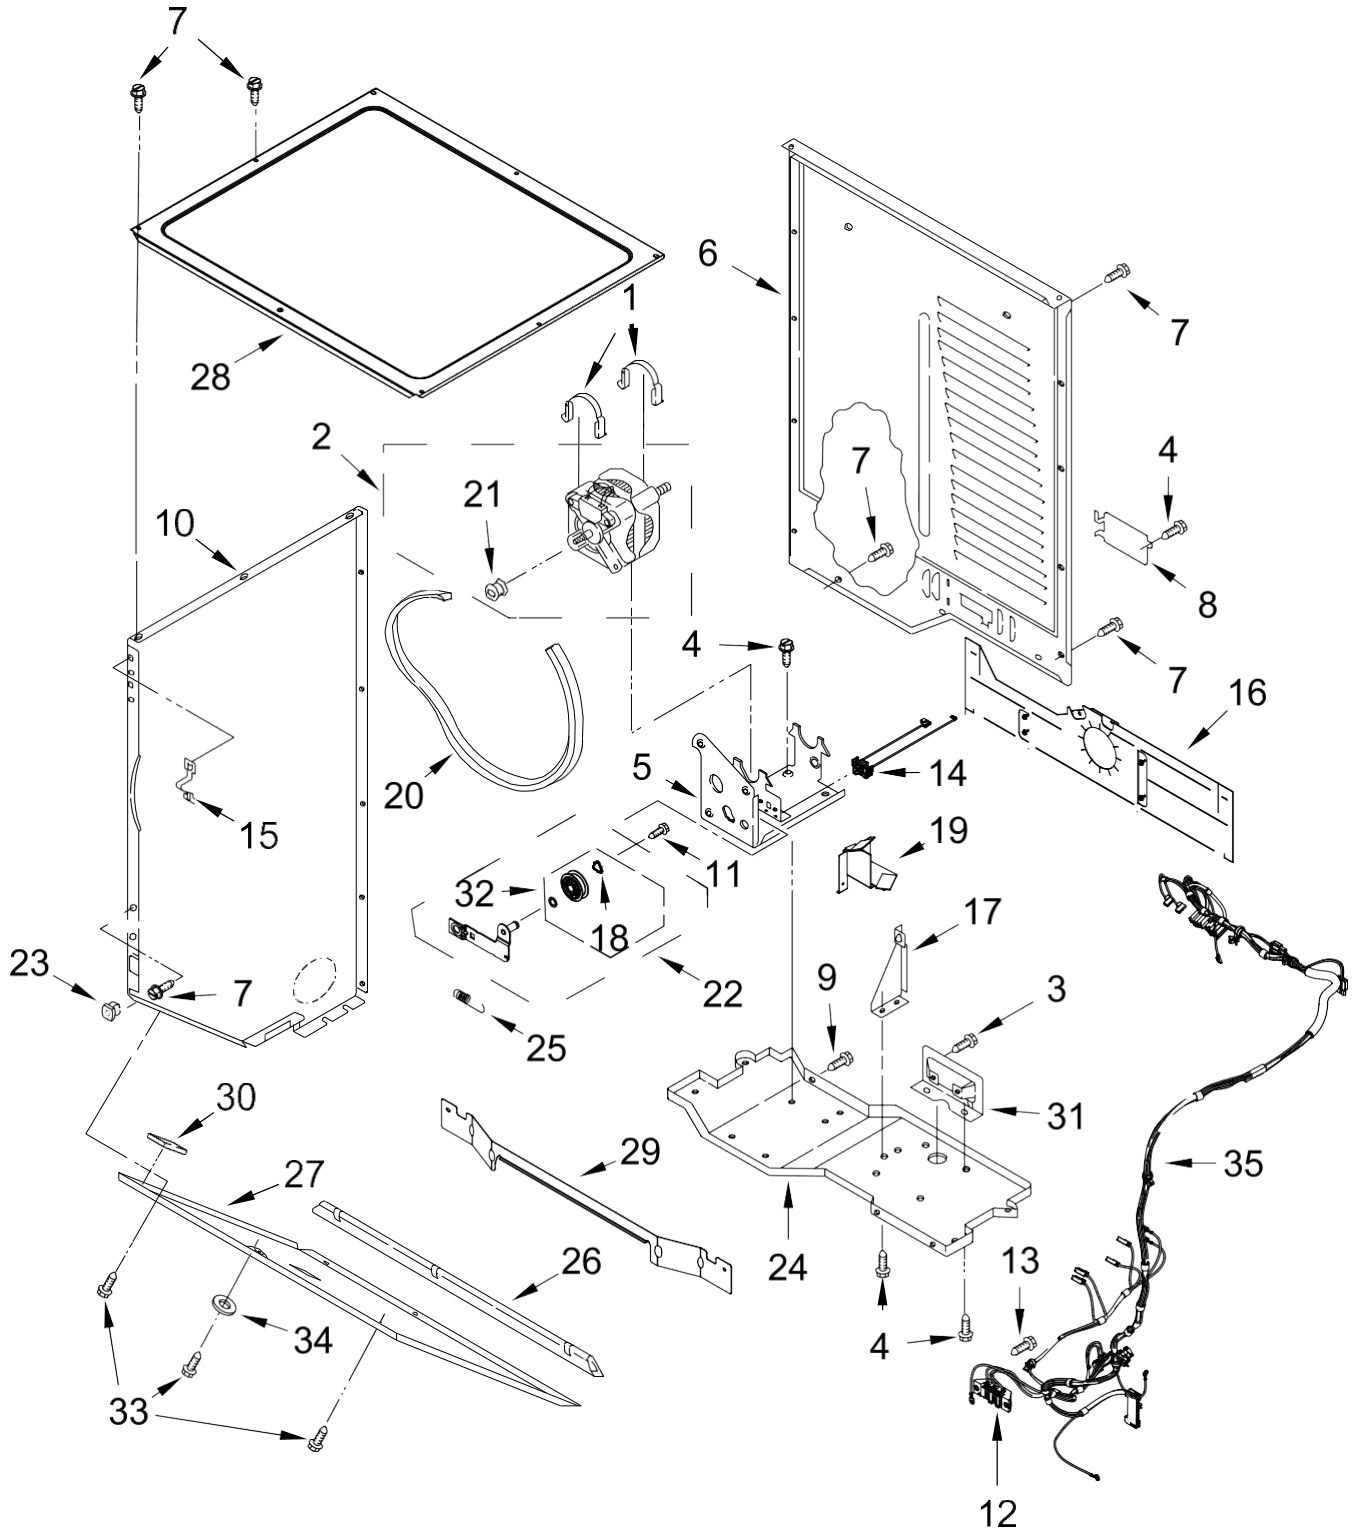

Centro de Lav Whirlpool 7MWET4027HW0

<u>Illus. No.</u>	<u>Part No.</u>	<u>Description</u>
1	342055	Screw
2	3388958	Panel, Toe
3	98234	Clip, Ground
4	W10878138	Panel, Front
5	W10823582	Seal, Door
6	W10878120	Door, Rear
7	W10322546	Door, Front
8	3388229	Retainer

<u>Illus. No.</u>	<u>Part No.</u>	<u>Description</u>
9	3387242	Seal, Front Panel
10		Hinge, Spring Assembly
	W10279703	Silver
11	W10601014	Strike, Door
12	697773	Screw
13	3393008	Screw
14	W10610880	Assembly, Door Catch

<u>Illus. No.</u>	<u>Part No.</u>	<u>Description</u>
15		Handle, Door
	W10095180	White
16	W10529197	Bezel, Door Catch
17	W11156601	Switch, Door
18	3357011	Screw

Centro de Lav Whirlpool 7MWET4027HW0