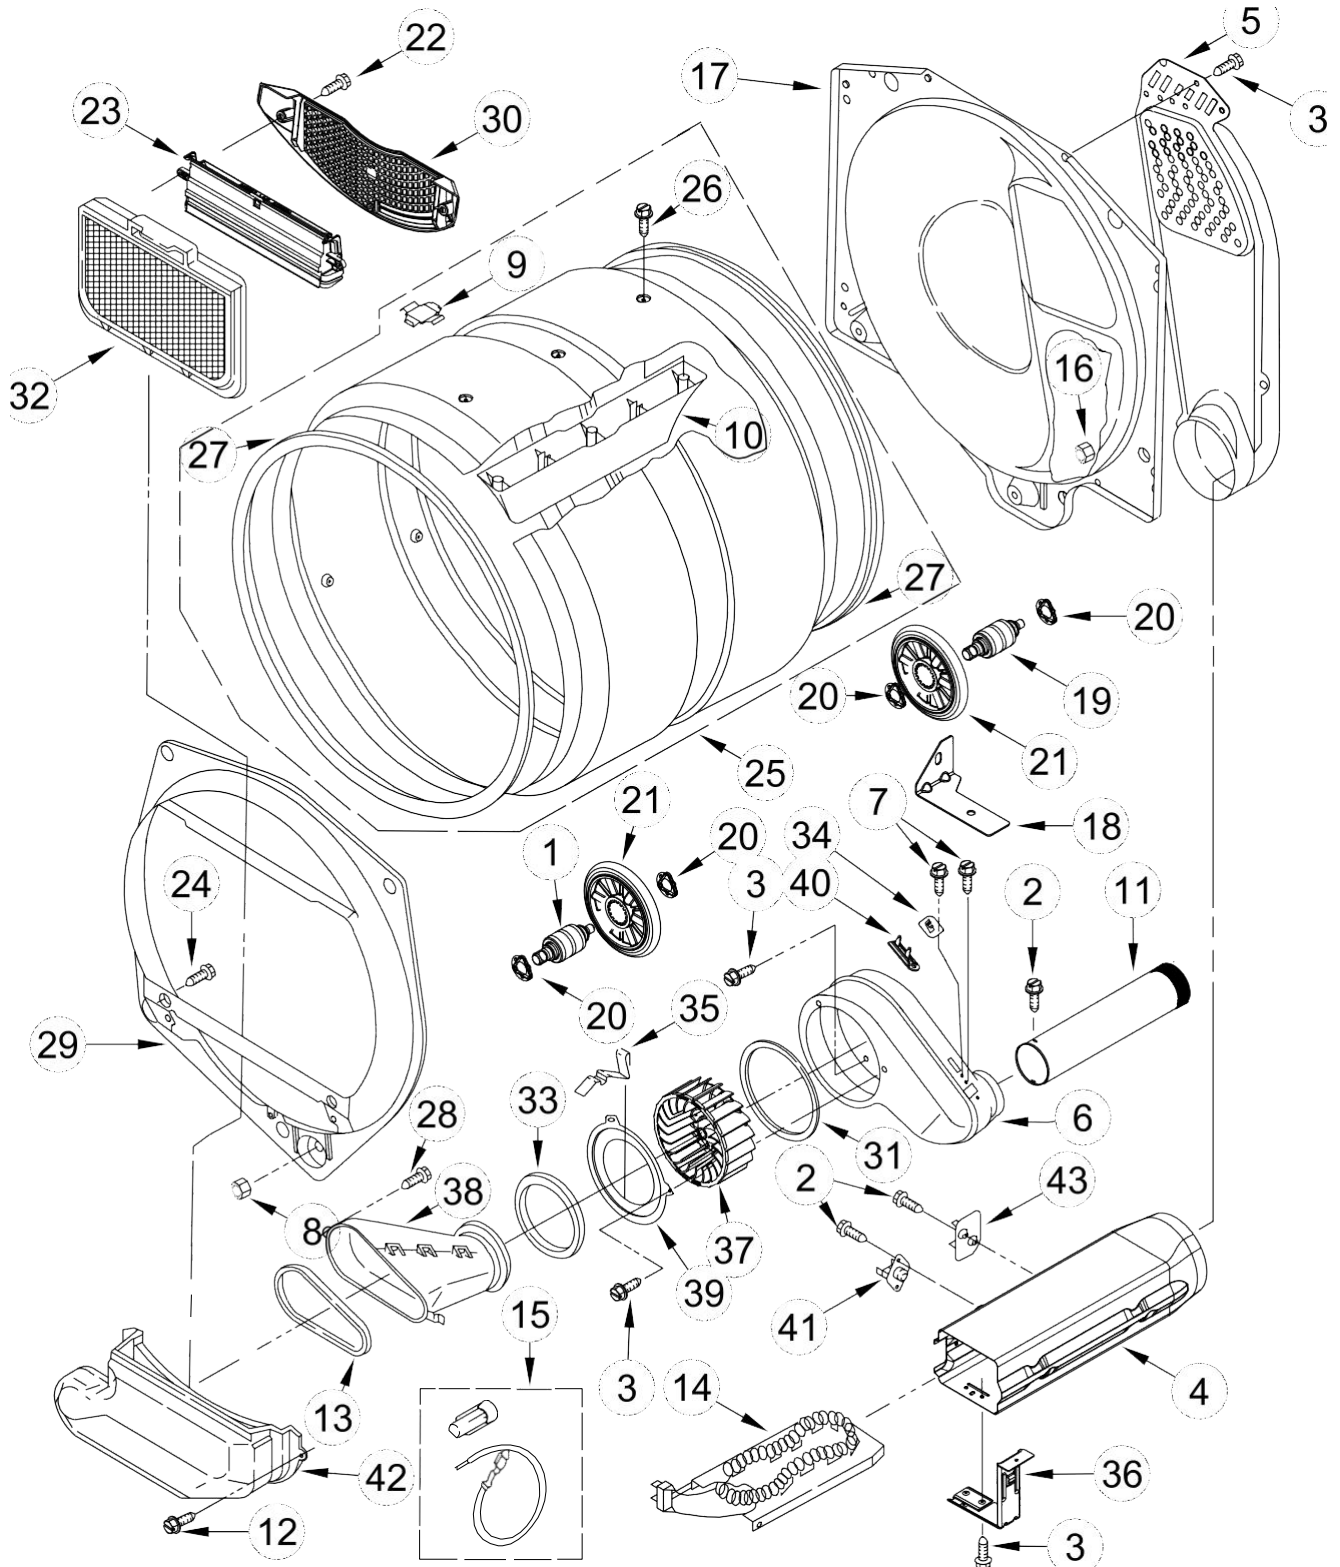

<u>Illus. No.</u>	<u>Part No.</u>	<u>Description</u>
15		Handle, Door
	W10095180	White
16	W10529197	Bezel, Door Catch
17	W11156601	Switch, Door
18	3357011	Screw

Centro de Lav Whirlpool 7MWET4027HW0

Centro de Lav Whirlpool 7MWET4027HWO

<u>Illus.</u> <u>No.</u>	<u>Part No.</u> <u>Description</u>	<u>Illus.</u> <u>No.</u>	<u>Part No.</u> <u>Description</u>	<u>Illus.</u> <u>No.</u>	<u>Part No.</u> <u>Description</u>
1	W10121316 Clamp, Motor Mount	13	279393 Screw Kit, Terminal Block	26	W11028800 Cove, Transition Panel (White)
2	W10396030 Motor, Main Drive (60 Hz)	14	W10411937 Switch, Broken Belt	27	3389272 Panel, Transition
3	3387485 Screw	15	3389231 Clip, Front Panel	28	W11096834 Top, Dryer (Assembly)
4	3390631 Screw	16	W10760375 Panel, Back Assembly	29	W11028409 Bracket
5	W11107903 Bracket, Motor	17	W11100260 Bracket, Bulkhead	30	3389682 Spacer, Toe Panel
6	W10892491 Rear Panel	18	W10512946 Washer, Tri Ring	31	3393722 Bracket, Terminal Block
7	343641 Screw	19	W10760374 Bracket, Roller Assembly	32	W10468057 Assembly, Pulley
8	697740 Bracket, Terminal Block	20	3387610 Belt, Drive	33	693304 Screw
9	W10773242 Screw	21	3391087 Pulley, Motor (60 Hz.)	34	W11028744 Magnet, Lid Catch
10	Panel, Side	22	W10547294 Idler and Pulley Assembly	35	W11084469 Harness, Dryer
	W11043388 White (Left Hand)				
	W11043381 White (Right Hand)				
11	3389420 Screw	23	692400 Screw Grommet		
12	279318 Terminal, Brass and Tinned (Includes Terminal Block Screw Kit)	24	W11107897 Base, Dryer		
		25	W10446781 Spring, Idler		