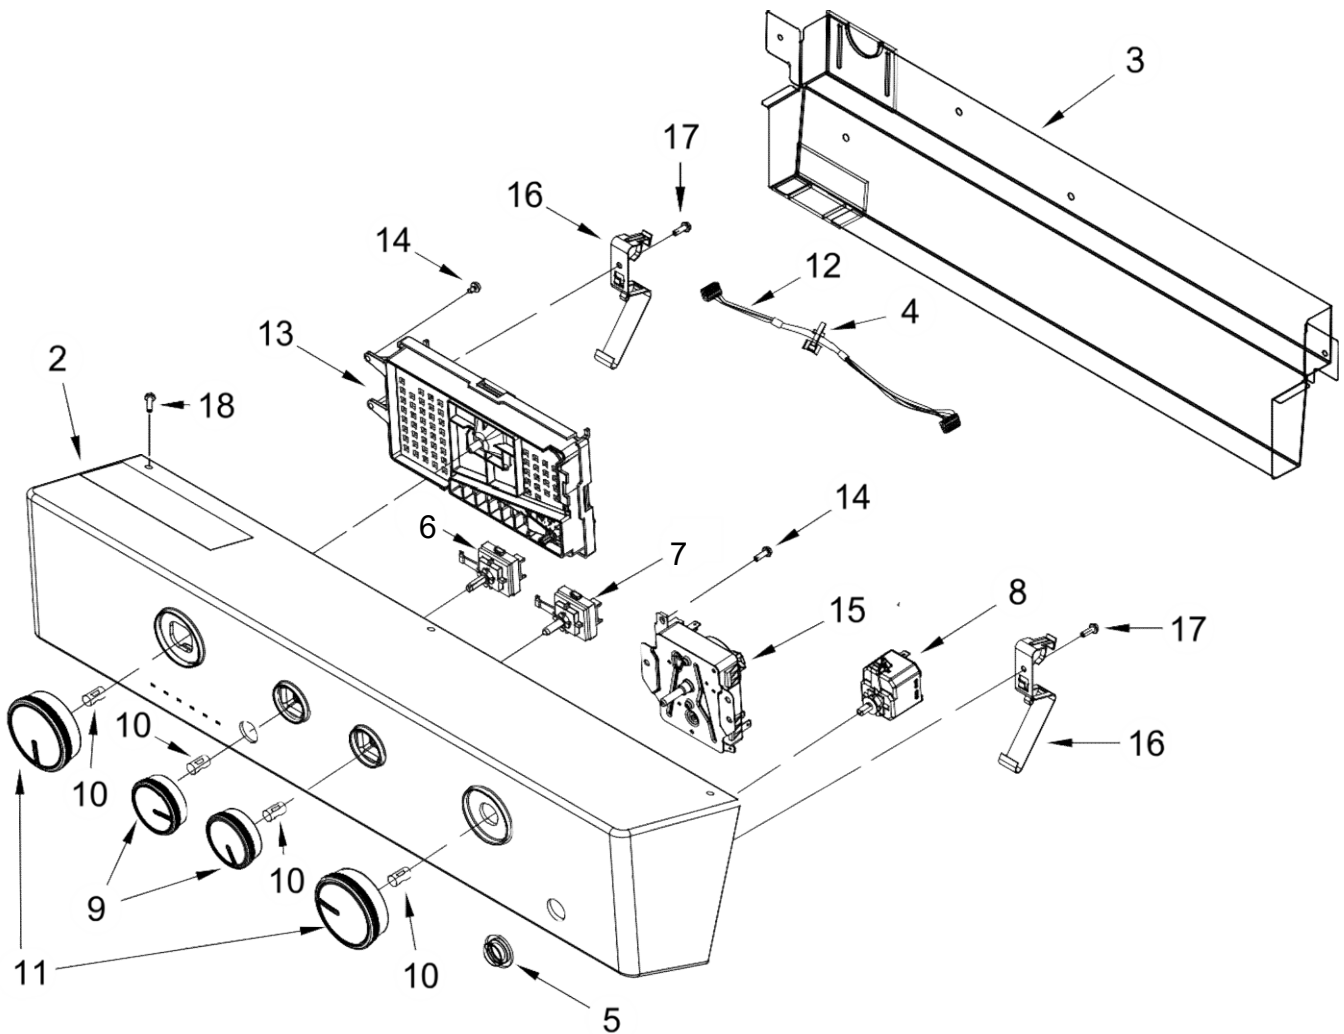

<u>Illus. No.</u>	<u>Part No.</u>	<u>Description</u>
1		Literature Parts
	W11028710	Use and Care Guide
	W11425717	Installation Instructions
	W11082888	Tech Sheet
	W11129508	Energy Guide
2	W11313709	Console
3	W11040441	Shield, Console
4	W10210799	Clip, Harness
5	W11049351	Button

<u>Illus. No.</u>	<u>Part No.</u>	<u>Description</u>
6	W10414411	Switch, Rotary Encoder (5 Position)
7	W10414381	Switch, Rotary Encoder (2 Position)
8	W10420741	Switch, Push To Start
9		Knob, Assembly
	W10576636	White/Metallic
10	688805	Clip, Spring
11		Timer Knob, Assembly
	W10576634	White/Metallic

<u>Illus. No.</u>	<u>Part No.</u>	<u>Description</u>
12	W10694669	Harness, Jumper
13	W11451512	CCU-PIMA ALTO 3, FSOU MX, 120V ASM
14	90767	Screw
15	W10642934	Timer Assembly
16	3389453	Bracket, Hinge
17	9740848	Screw
18	W10794806	Screw