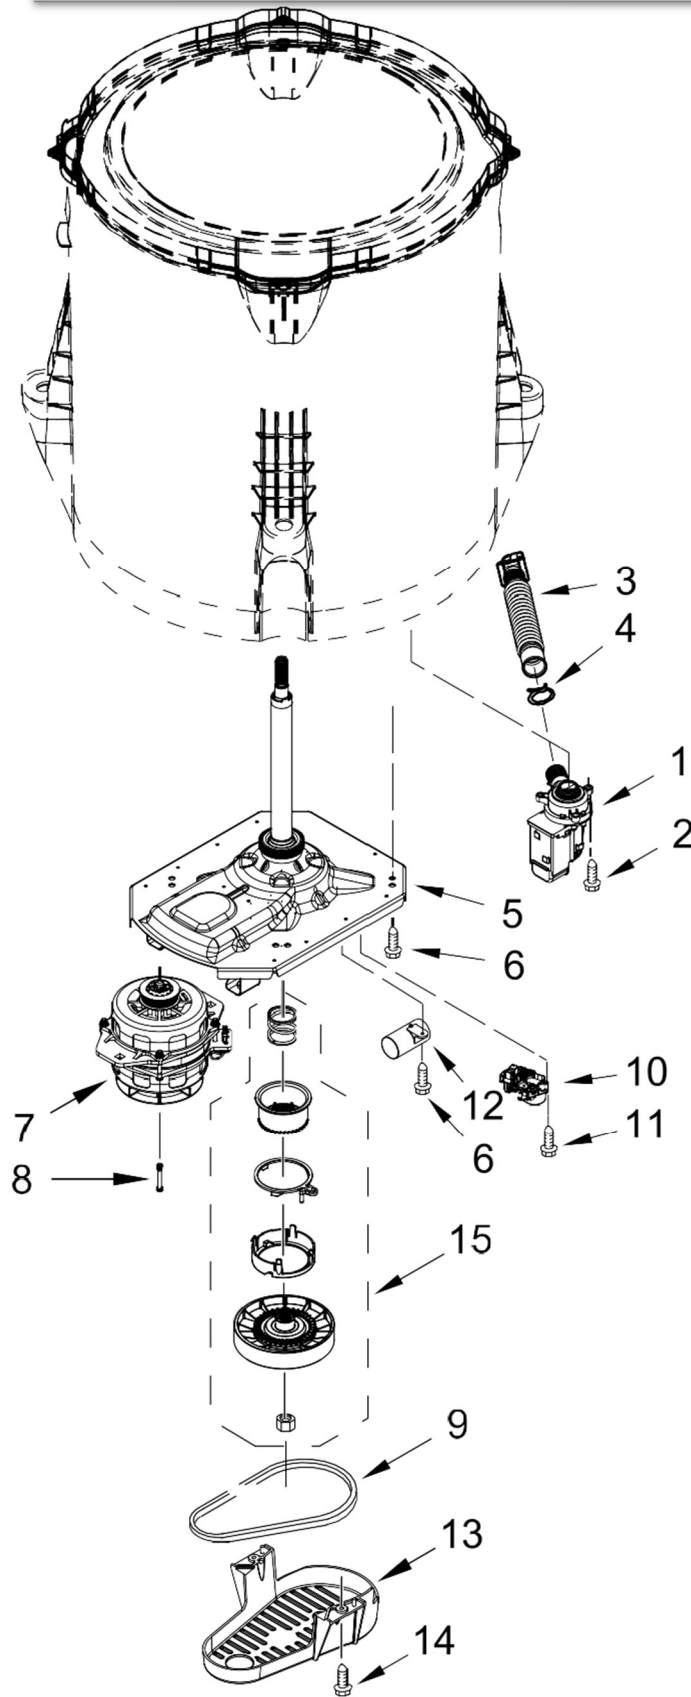

<u>Illus.</u> <u>No.</u>	<u>Part No.</u>	<u>Description</u>	<u>Illus.</u> <u>No.</u>	<u>Part No.</u>	<u>Description</u>	<u>Illus.</u> <u>No.</u>	<u>Part No.</u>	<u>Description</u>
1	8575076	Dispenser, Fabric Softener	9	3952374	Bearing, Cam	18	W10238320	Tub
2	3354733	Cap, Barrier	10	3363003	Mover, Clothes	19	W10005430	Clamp, Cable
3	W10072840	Seal, Inner Cap	11	3951608	Spacer-Thrust	20	W10215093	Filter, Drain Pump
4	W10003790	Screw and Washer	12	3951632	Agitator	21	8533928	Screw
5	3949550	Washer	13	W10531289	Ring, Tub	22	W10821951	Damper Assembly, Tub Suspension (Set Of 4-Includes Suspension Bushings and Suspension Balls)
6	3951744	Agitator (Complete)	14	21366	Nut, Spanner			
7	3951682	Cam, Driven	15	W10554251	Basket Assembly			
8	3366877	Dog, Agitator Clutch	16	389140	Block, Basket Drive	23	W11249320	Harness, Lower
			17	8533943	Screw	24	W11284522	Clip, Harness