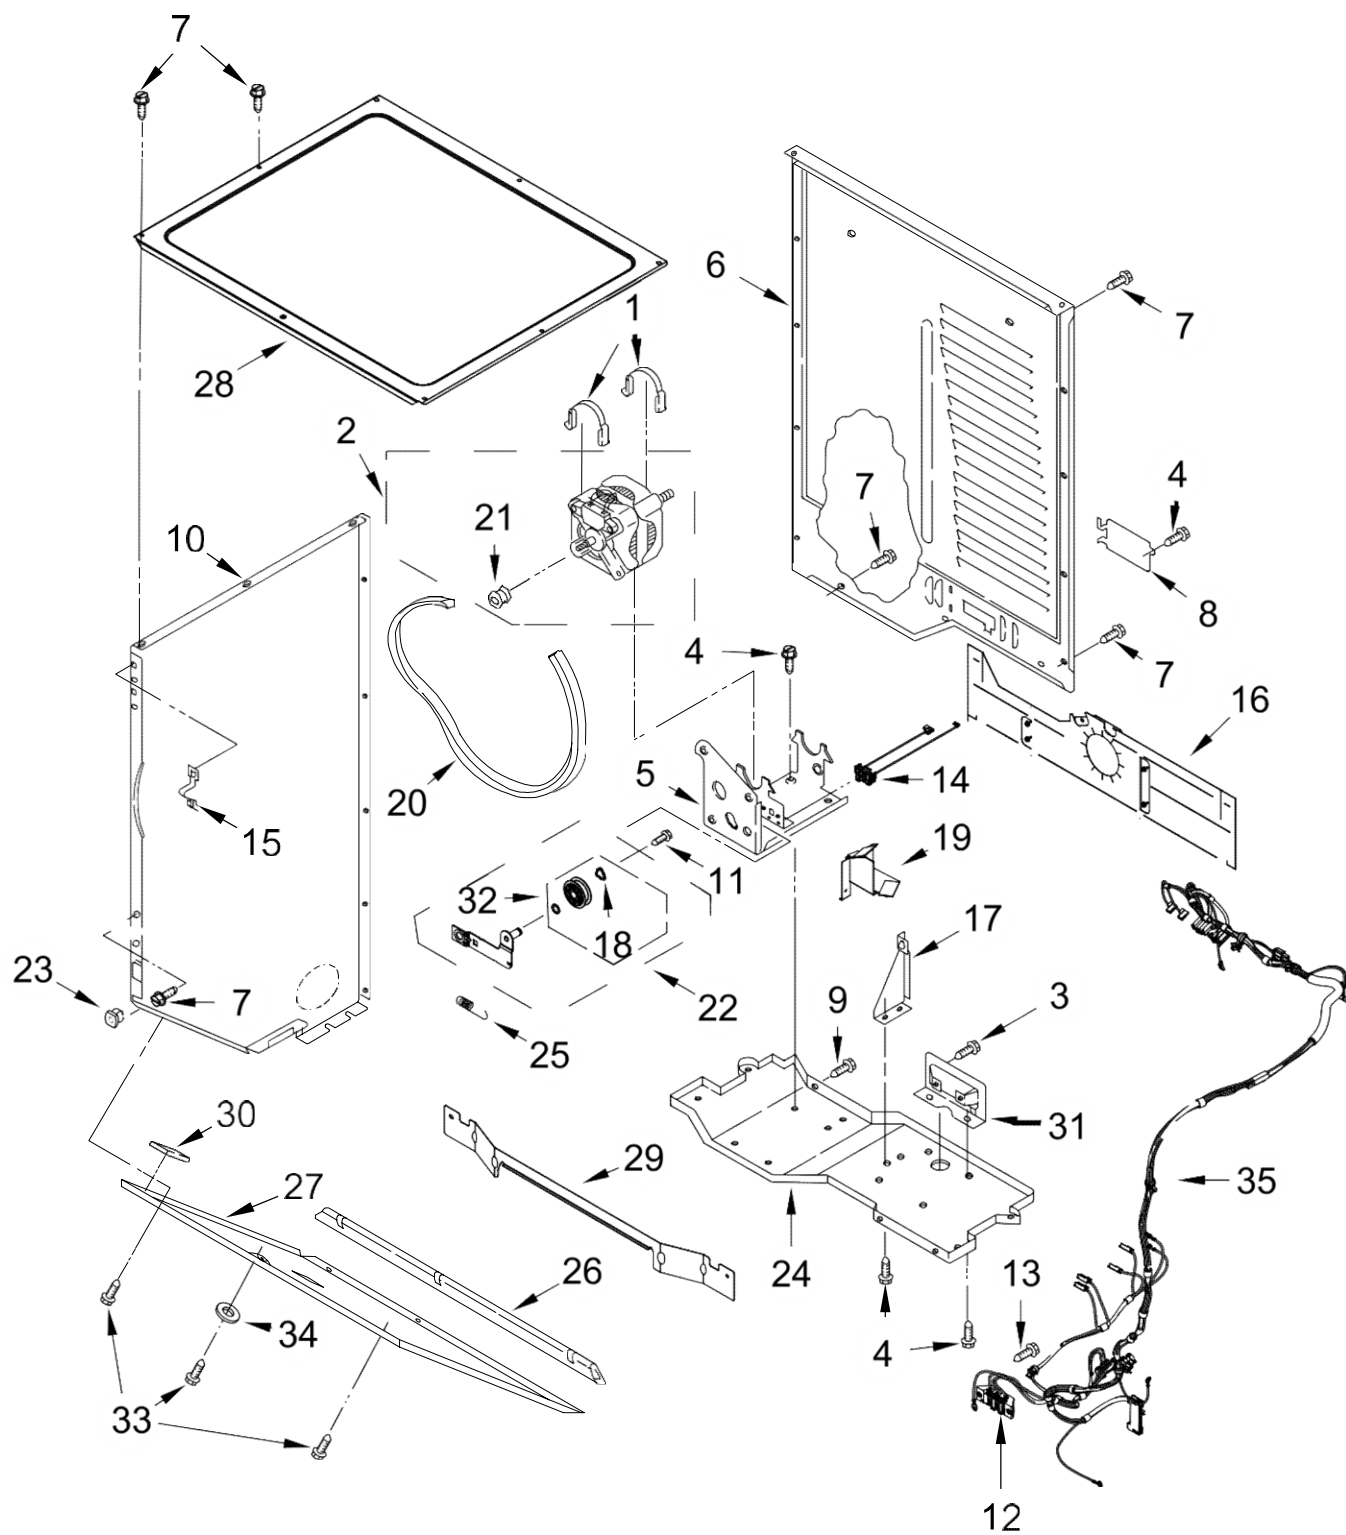

<u>Illus.</u> <u>No.</u>	<u>Part No.</u>	<u>Description</u>	<u>Illus.</u> <u>No.</u>	<u>Part No.</u>	<u>Description</u>	<u>Illus.</u> <u>No.</u>	<u>Part No.</u>	<u>Description</u>
1	W10121316	Clamp, Motor Mount	13	279393	Screw Kit, Terminal Block	26	W11028800	Cover, Transition Panel (White)
2	W10396030	Motor, Main Drive (60 Hz)	14	W10411937	Switch, Broken Belt	27	3389272	Panel, Transition
3	3387485	Screw	15	3389231	Clip, Front Panel	28	W11096834	Top, Dryer (Assembly)
4	3390631	Screw	16	W11341565	Panel, Back Assembly	29	W11028409	Bracket
5	W11107903	Bracket, Motor	17	W11100260	Bracket, Back Panel	30	3389682	Spacer, Toe Panel
6	W10892491	Rear Panel	18	W10512946	Washer, Tri Ring	31	3393722	Bracket, Terminal Block
7	343641	Screw	19	W10760374	Bracket, Roller Assembly	32	W10468057	Assembly, Pulley
8	W11424535	Bracket, Terminal Block	20	3387610	Belt, Drive	33	693304	Screw
9	W10773242	Screw	21	3391087	Pulley, Motor (60 Hz.)	34	W11028744	Magnet, Lid Catch
10		Panel, Side	22	W10547294	Idler and Pulley Assembly	35	W11331662	Harness, Dryer
	W11043388	White (Left Hand)						
	W11043381	White (Right Hand)						
11	3389420	Screw	23	692400	Screw Grommet			
12	279318	Terminal, Brass and Tinned (Includes Terminal Block Screw Kit)	24	W11259366	Base, Dryer			
			25	W10446781	Spring, Idler