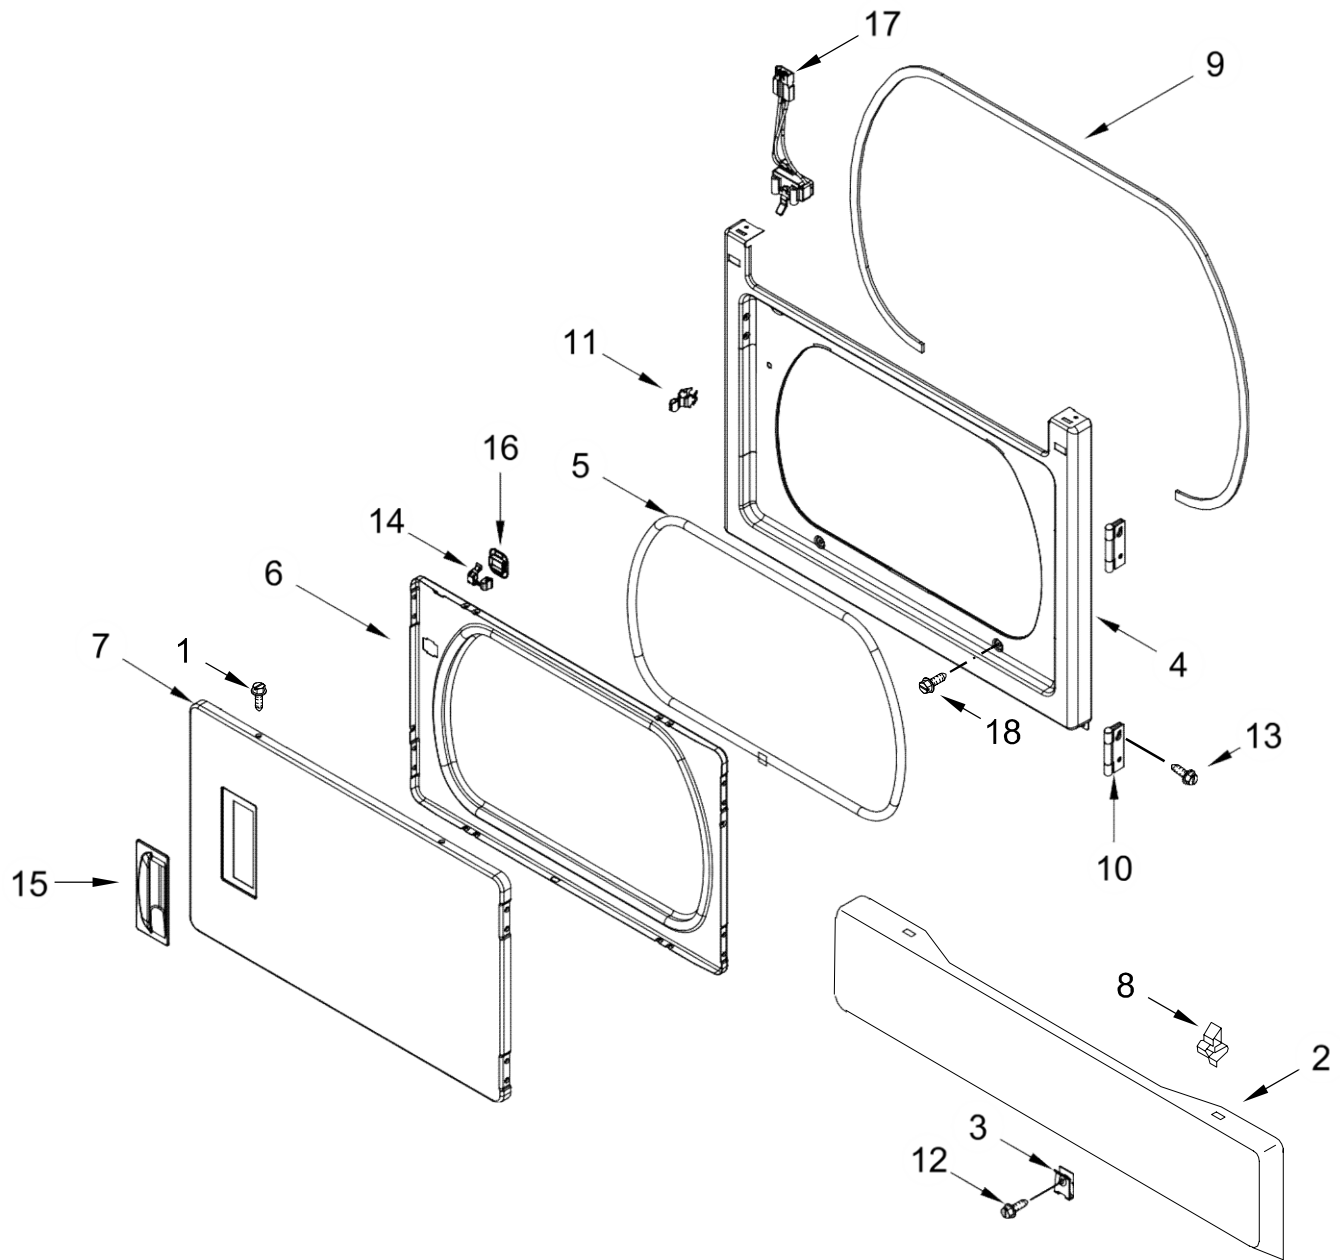

<u>Illus.</u> <u>No.</u>	<u>Part No.</u>	<u>Description</u>
1	342055	Screw
2	3388958	Panel, Toe
3	98234	Clip, Ground
4	W10878138	Panel, Front
5	W10823582	Seal, Door
6	W10878120	Door, Rear
7	W10322546	Door, Front
8	3388229	Retainer

<u>Illus.</u> <u>No.</u>	<u>Part No.</u>	<u>Description</u>
9	3387242	Seal, Front Panel
10		Hinge, Spring Assembly
	W10279703	Silver
11	W10601014	Strike, Door
12	697773	Screw
13	3393008	Screw
14	W10610880	Assembly, Door Catch

<u>Illus.</u> <u>No.</u>	<u>Part No.</u>	<u>Description</u>
15		Handle, Door
	W10095180	White
16	W10529197	Bezel, Door Catch
17	W11156601	Switch, Door
18	3357011	Screw