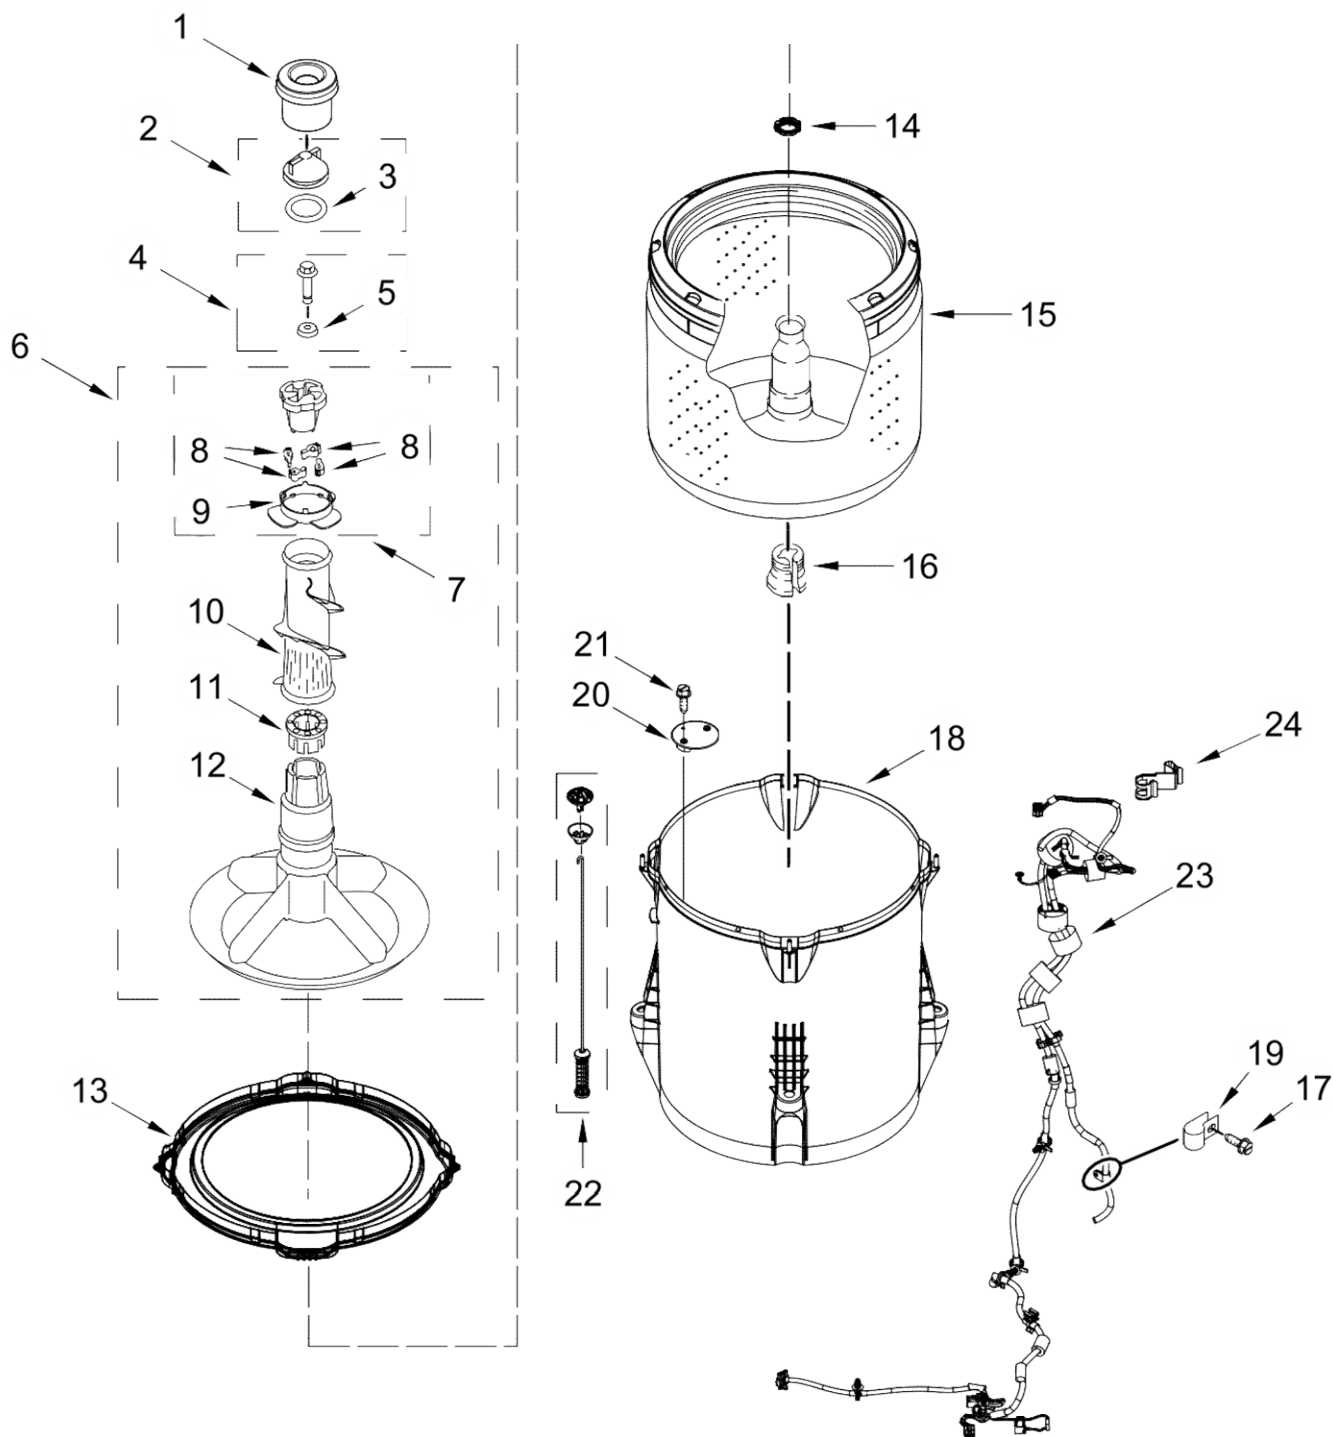

Illus.  
No. Part No. Description

1 W11028053 Harness, Washer  
2 W11026516 Assembly, Channel  
(Left)  
3 W11026515 Assembly, Channel  
(Right)

Illus.  
No. Part No. Description

4 W11108181 Shield, Front  
5 W11108179 Shield, Thermostat  
6 W10210799 Clip, Harness  
7 343641 Screw

Illus.  
No. Part No. Description

8 3393008 Screw  
9 W10585084 Coupling, Pressure  
Hose  
10 W11043836 Bracket, Angle

<u>Illus.</u> <u>No.</u>	<u>Part No.</u>	<u>Description</u>	<u>Illus.</u> <u>No.</u>	<u>Part No.</u>	<u>Description</u>	<u>Illus.</u> <u>No.</u>	<u>Part No.</u>	<u>Description</u>
1	W11177399	Inlet Assembly, Water	11	W10280024	U-Bend, Drain Hose	21	356138	Clamp, Hose
2		Top	12	21258	Bearing, Lid Hinge	22	W10732708	Foot Assembly, Leveling
	W11028798	White	13	90016	Clip, Harness	23	W10339879	Tie, Cable
3		Assembly, Lid and Bumper	14	W11028055	Latch, Lid Lock Assembly	24	W11042299	Harness Cover, Rear Inlet
	W10027624	White	15	W10567155	Screw	25	W10676061	Cover, Harness
4	9724509	Bumper	16	W11417173	Panel, Rear	26	3400076	Screw
5	9740848	Screw	17		Cabinet	27	W11234073	Hose, Outer Drain Assembly
6	91770	Hinge, Lid		W10478060	White			
7	W10119872	Screw	18	W10215098	Brace, Cabinet Top - Front			
8		Strike, Lid Lock	19	W10512626	Channel, Top Rear			
	W10714899	White	20	W10660565	Screw			
9	W10273971	Screw						
10	W10192089	Dispenser, Bleach						