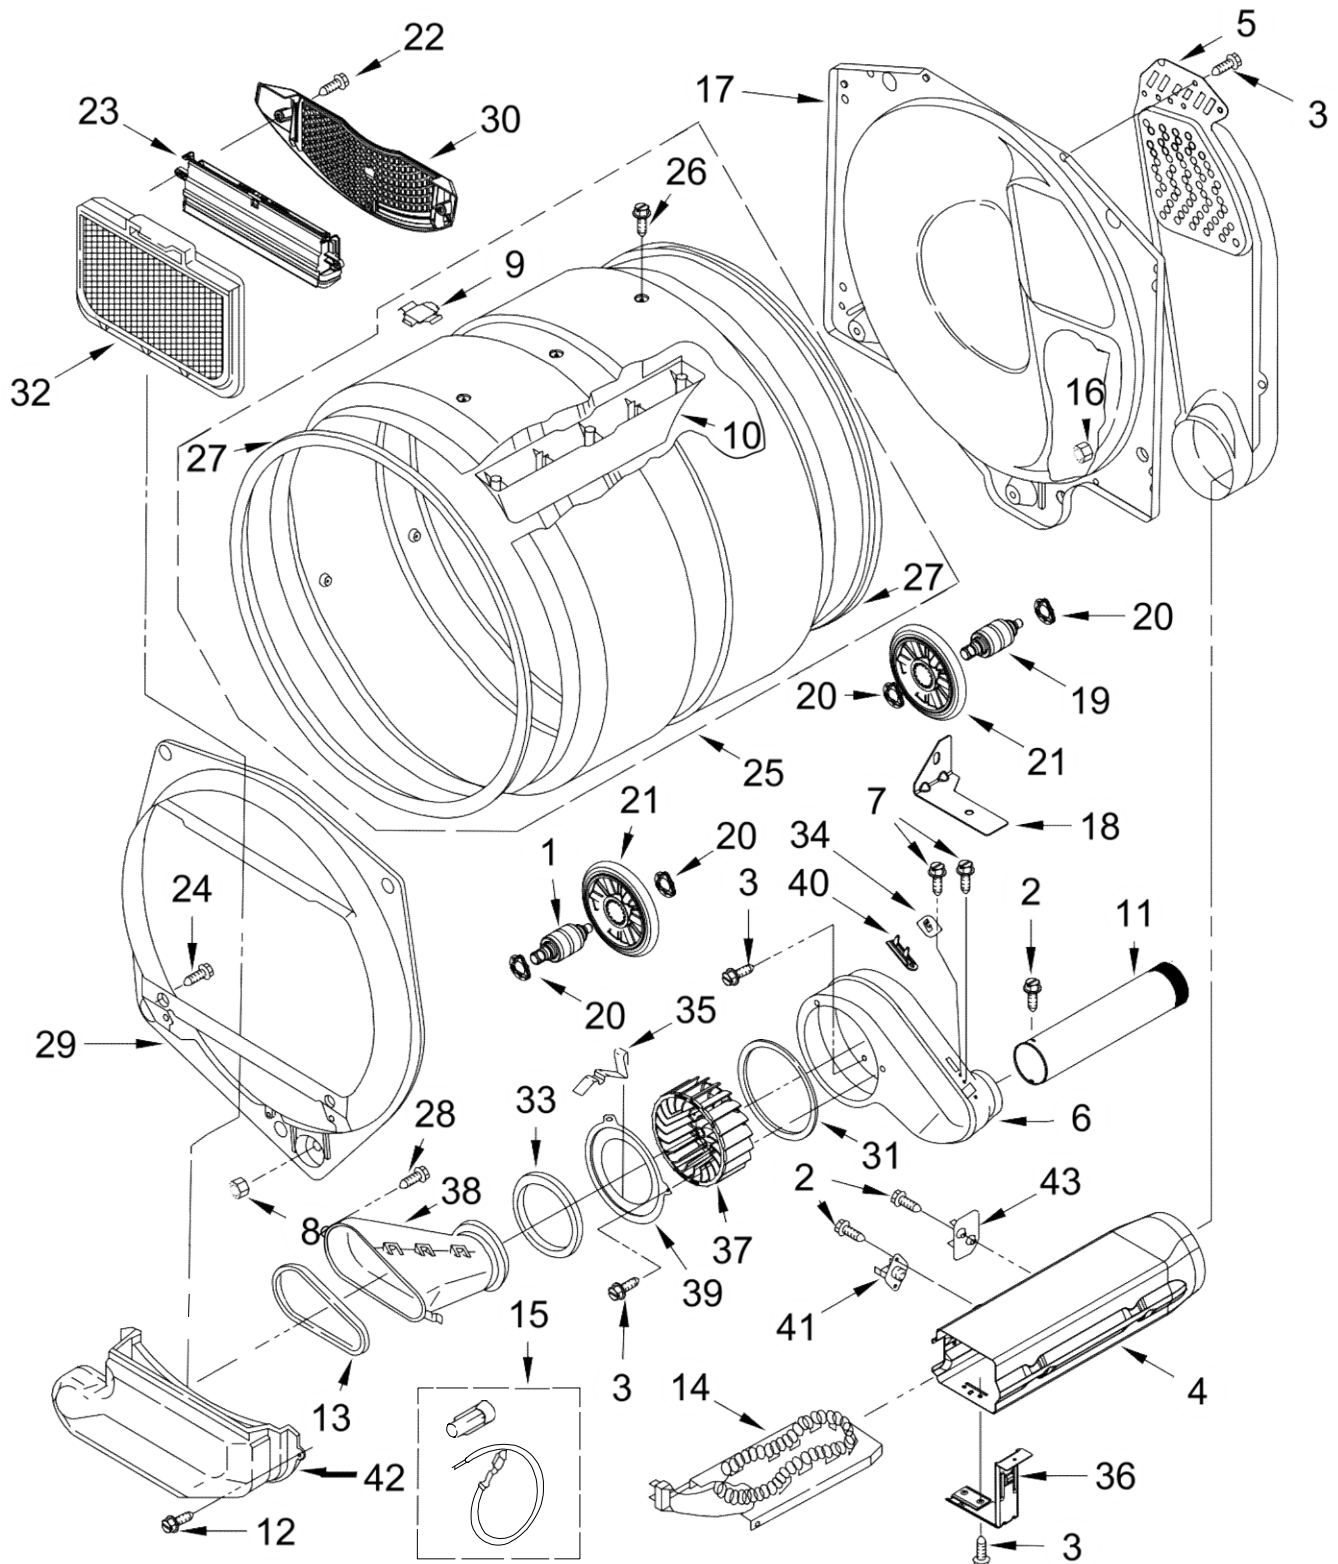

<u>Illus.</u> <u>No.</u>	<u>Part No.</u>	<u>Description</u>	<u>Illus.</u> <u>No.</u>	<u>Part No.</u>	<u>Description</u>	<u>Illus.</u> <u>No.</u>	<u>Part No.</u>	<u>Description</u>
1	W10359271	Shaft, Drum Roller - Right Hand Thread	15	279457	Terminal Wire Kit (For Heater Element Wiring Harness Repair)	28	3387230	Screw
2	90767	Screw	16	W10001120	Nut, Hex (Left Hand Thread)	29	697557	Bulkhead, Front
3	343641	Screw	17	W11162462	Bulkhead, Rear	30	W10692558	Grill, Outlet
4	W10891205	Assembly, Weld Heater Box	18	W10850806	Bracket, Blower	31	697770	Seal, Plate Cover
5	697354	Assembly, Air Duct	19	W10359272	Shaft, Drum Roller - Left Hand Thread	32	3389644	Screen, Lint
6	8544362	Housing, Blower	20	W10512946	Washer, Tri Ring	33	8566209	Seal, Transition Duct
7	693995	Screw	21	3397590	Roller, Support	34	3387134	Thermostat
8	3934666	Nut, Hex	22	3357011	Screw	35	3390935	Clip, Duct Locator
9	8066086	Plug, Drum Hole	23	W10685669	Assembly, Outlet Housing	36	3389647	Bracket, Heater Box
10	3389449	Baffle, Drum	24	695240	Screw	37	697772	Wheel, Blower
11	8563748	Pipe, Exhaust	25	W10518375	Assembly, Drum	38	3389445	Duct, Transition
12	3390647	Screw	26	W10219342	Screw	39	697300	Cover Plate, Blower
13	3391685	Seal, Transition Duct to Lint Duct	27	W10495828	Seal, Drum Front	40	3392519	Fuse, Thermal (91C)
14	3387749	Element, Heater				41	3390291	Thermostat
						42	W11026420	Lint Duct Assembly
						43	3977394	Thermal Cut-Off