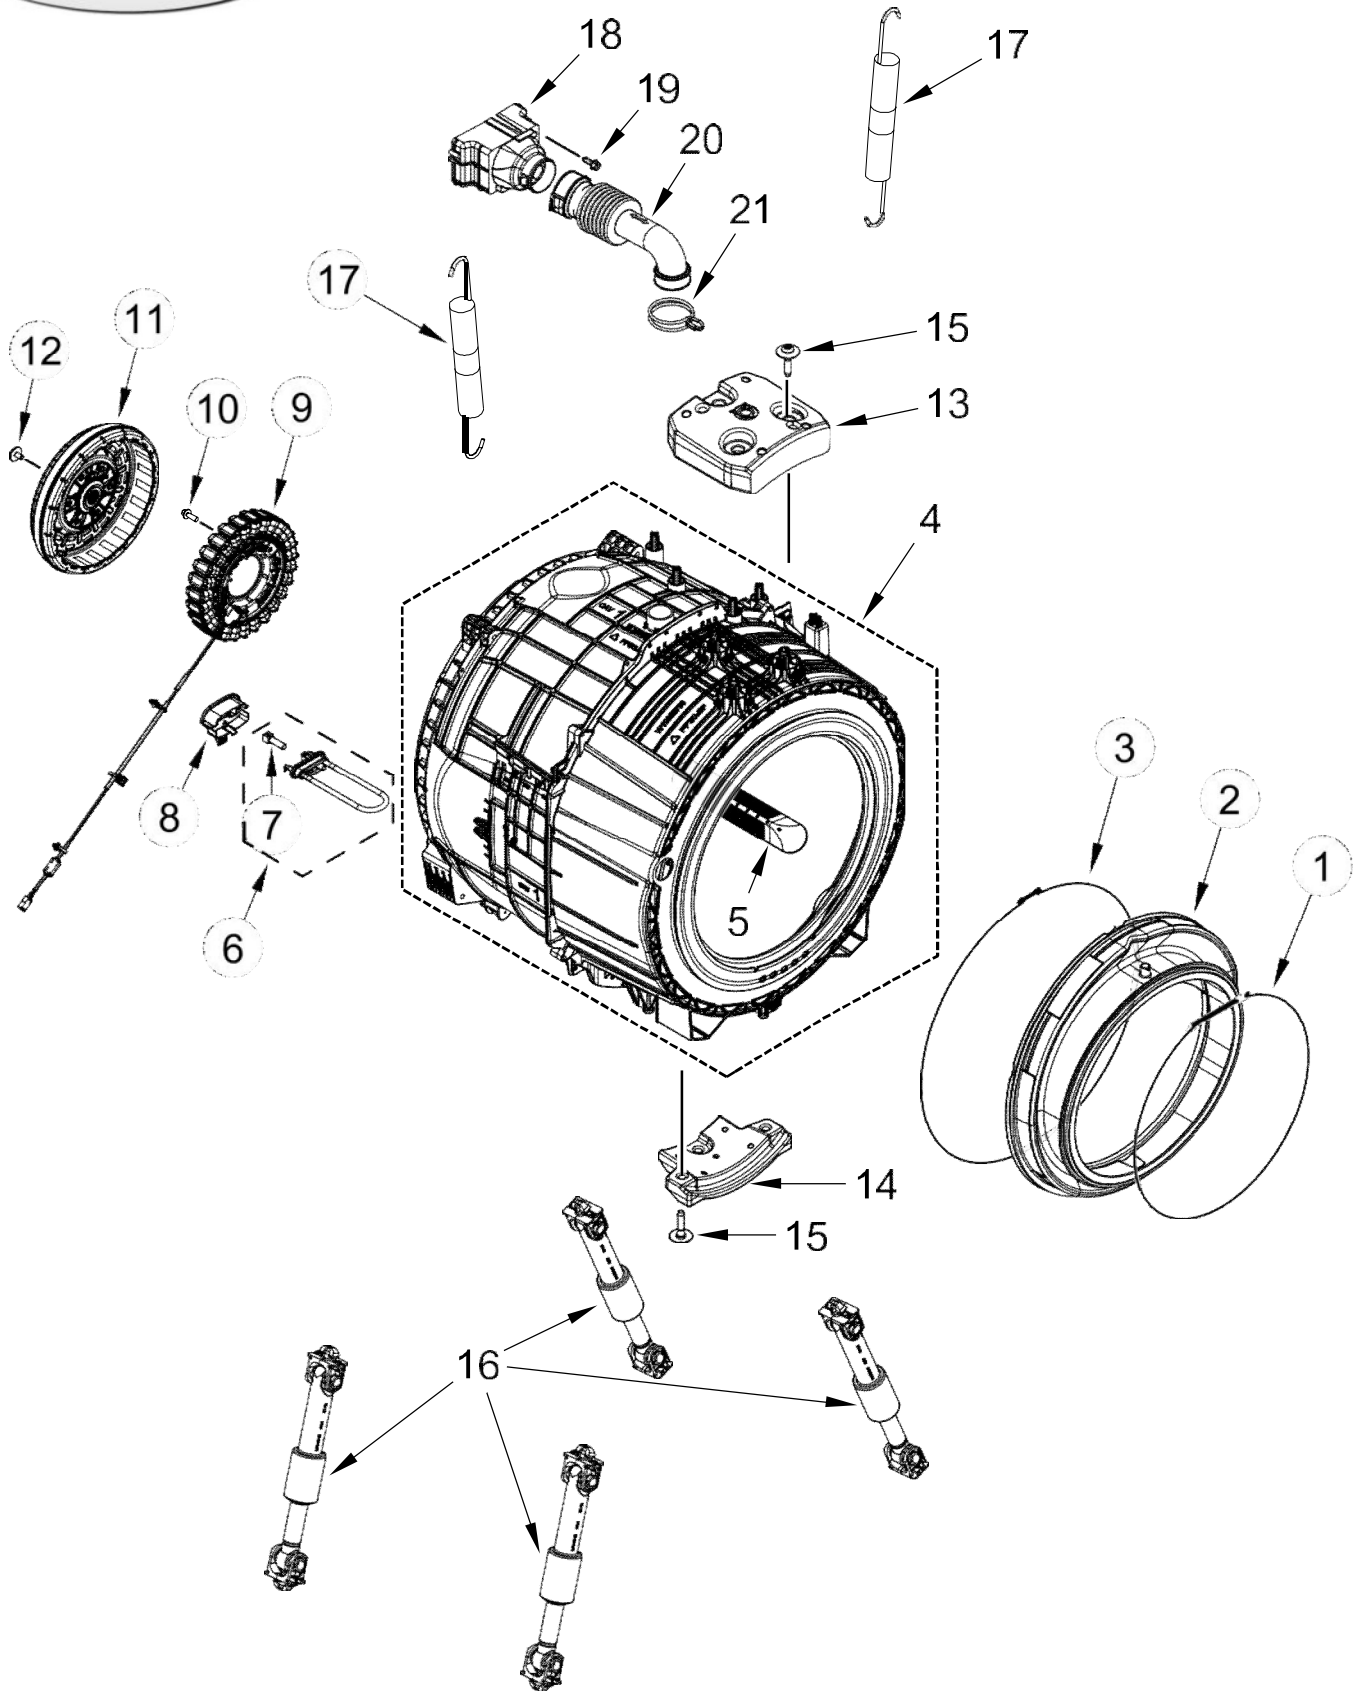

Distribuidor Autorizado

SurteRápido.com

Venta de Refacciones
Electrodomesticas

LAVADORA 7MFW5622HW1