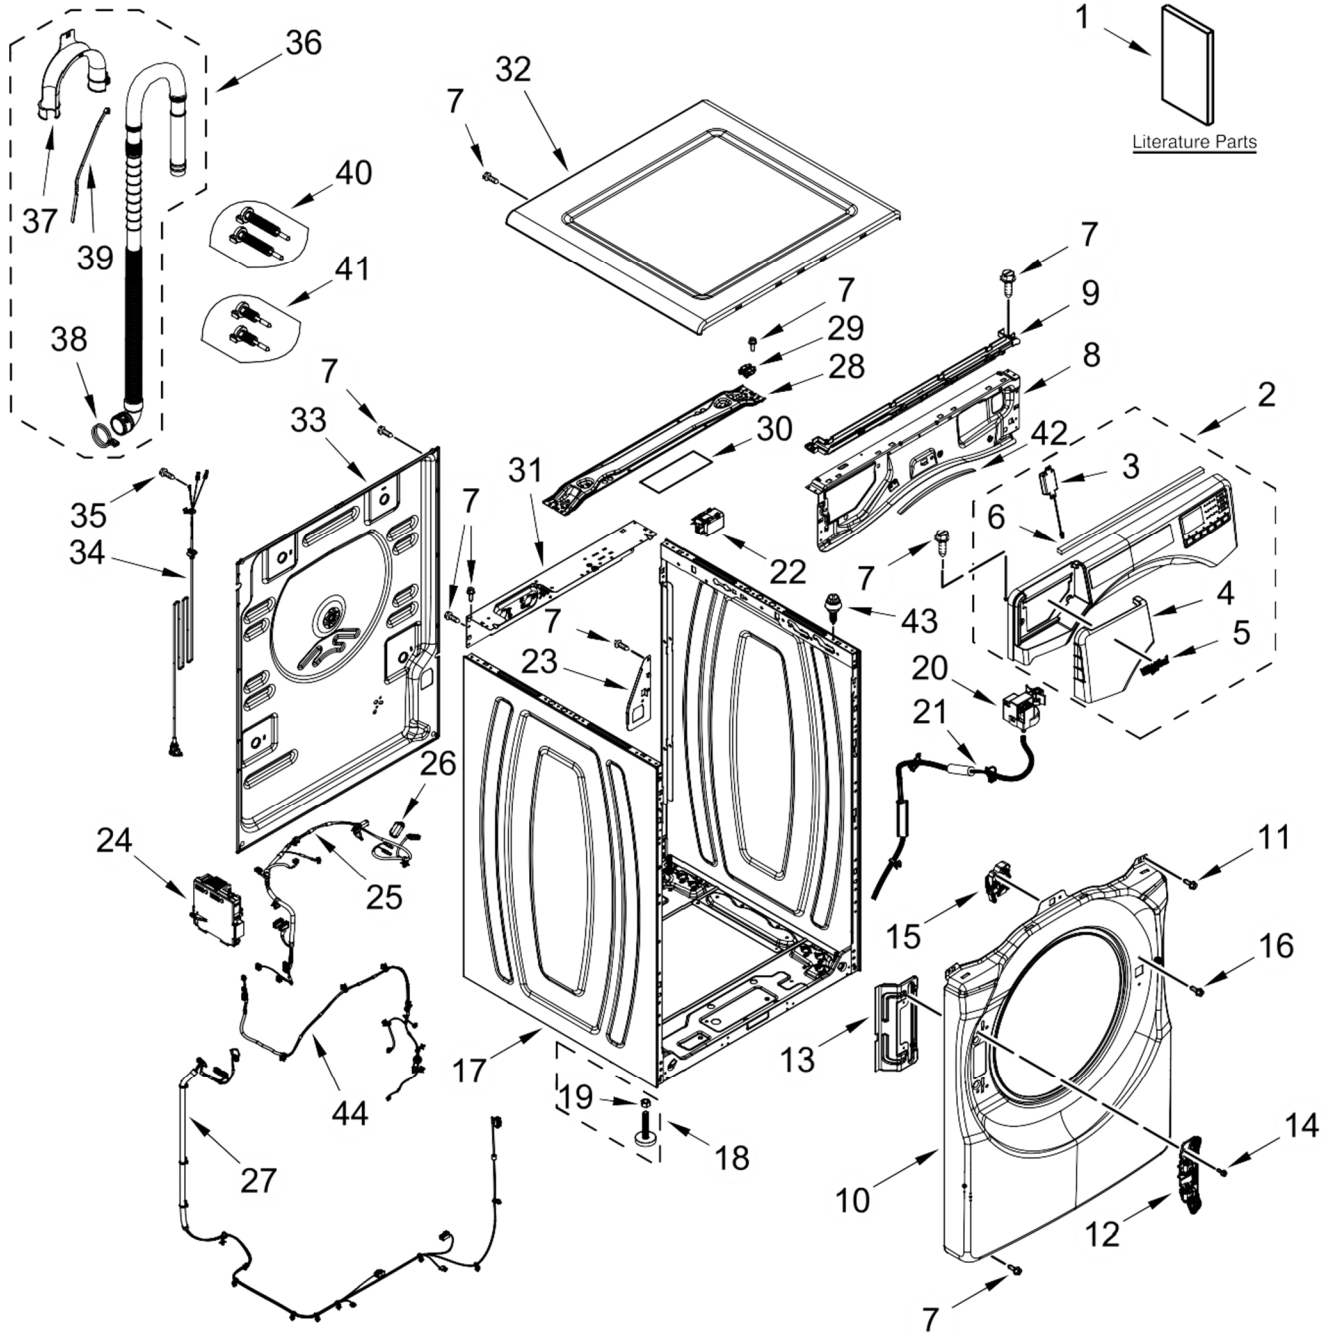

# LAVADORA 7MFW5622HW1

<u>Illus. No.</u>	<u>Part No.</u>	<u>Description</u>
1		Literature Parts
	W11174306	Use and Care Guide
	W11174305	Installation Instructions
	W11296605	Quick Start Guide
	W11174314	Energy Guide
2		Assembly, Console
	W11294803	White
3	W10568405	Assembly, Speaker
4		Handle, Drawer
	W11167033	White
5	W10884773	Badge
6	W11231800	Seal
7	W10567155	Screw
8	W10915381	Bracket, Console
9	W10796900	Channel, Water
10		Panel, Front
	W11107843	White
11	357640	Screw
12	W11114011	Hinge Assembly