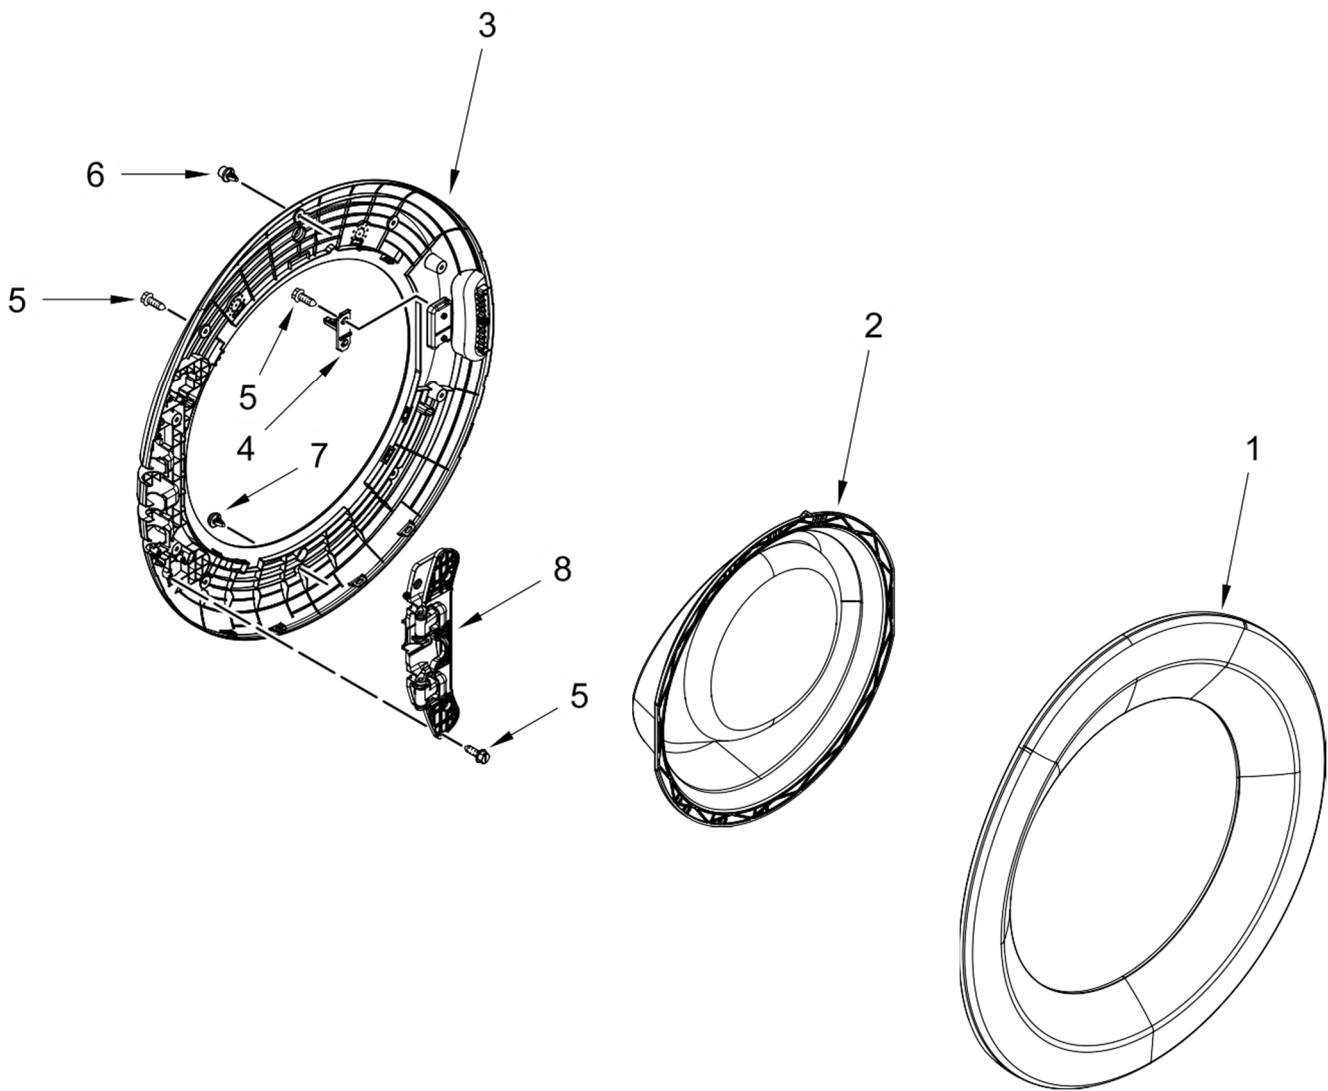

LAVADORA 7MFWW5622HW1