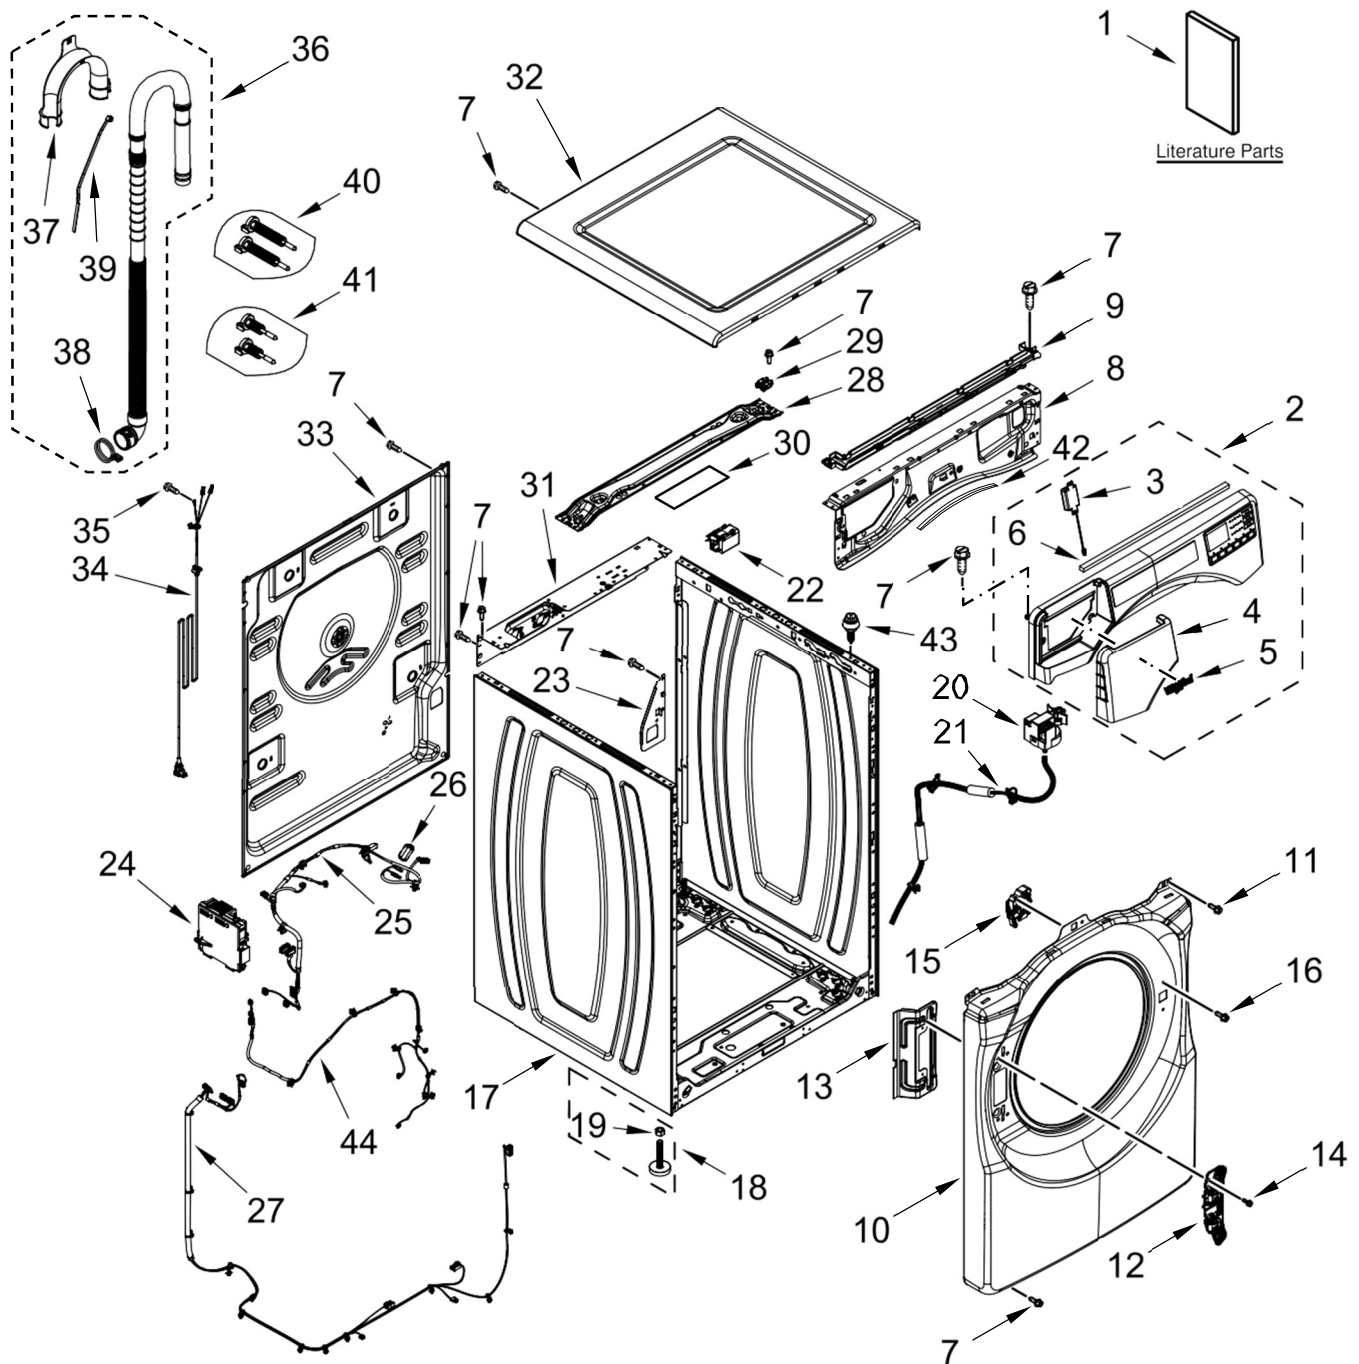

### **MODELS:**

7MFW6621HC0 (Chrome Shadow)

<u>Illus. No.</u>	<u>Part No.</u>	<u>Description</u>	<u>Illus. No.</u>	<u>Part No.</u>	<u>Description</u>	<u>Illus. No.</u>	<u>Part No.</u>	<u>Description</u>
1		Literature Parts	13	W11084215	Bracket, Hinge	30	W10331064	Foam Pad
	W11174306	Use and Care Guide	14	W10288126	Screw	31	W11026752	Bracket, Rear
	W11174305	Installation Instructions	15	W10804741	Lock, Door	32		Top
	W11296605	Quick Start Guide	16	8540282	Screw		W10460693	Chrome Shadow
	W11174314	Energy Guide	17		Cabinet	33	W10916720	Panel, Rear
2		Assembly, Console		W11084219	Chrome Shadow	34	W10919946	Cord, Power
	W11294801	Chrome Shadow	18	W10073890	Leveling Leg Assembly	35	W10773242	Screw
3	W10568405	Assembly, Speaker	19	3359452	Nut, Hex	36	W11050506	Hose, Drain (External)
4		Handle, Drawer	20	W11125159	Pressure Switch	37	W10280024	U-Bend, Drain Hose
	W11167034	Chrome Shadow	21	W11041162	Hose, Pressure Switch	38	356138	Clamp, Hose
5	W10884773	Badge	22	W11219530	RFI Filter	39	W10267532	Cable Tie
6	W11231800	Seal	23	W11091443	Bracket, Drain Hose	40	W11041287	Bolt, Transport (Long)
7	W10567155	Screw	24	W11329037	Appliance Control Unit (ACU)	41	W11041011	Bolt, Transport (Short)
8	W10915381	Bracket, Console	25	W10919934	Harness, Upper	42	W10407376	Edge Guard
9	W10796900	Channel, Water	26	W11266154	Snap-On, Ferrite Core	43	W10208380	Screw and Bushing Assembly
10		Panel, Front	27	W10919937	Harness, Main Lower	44	W10919932	Harness, NTC
	W11107844	Chrome Shadow	28	W10467484	Brace, Top			
11	357640	Screw	29	W10245452	Retainer, Spring			
12	W11114011	Hinge Assembly						