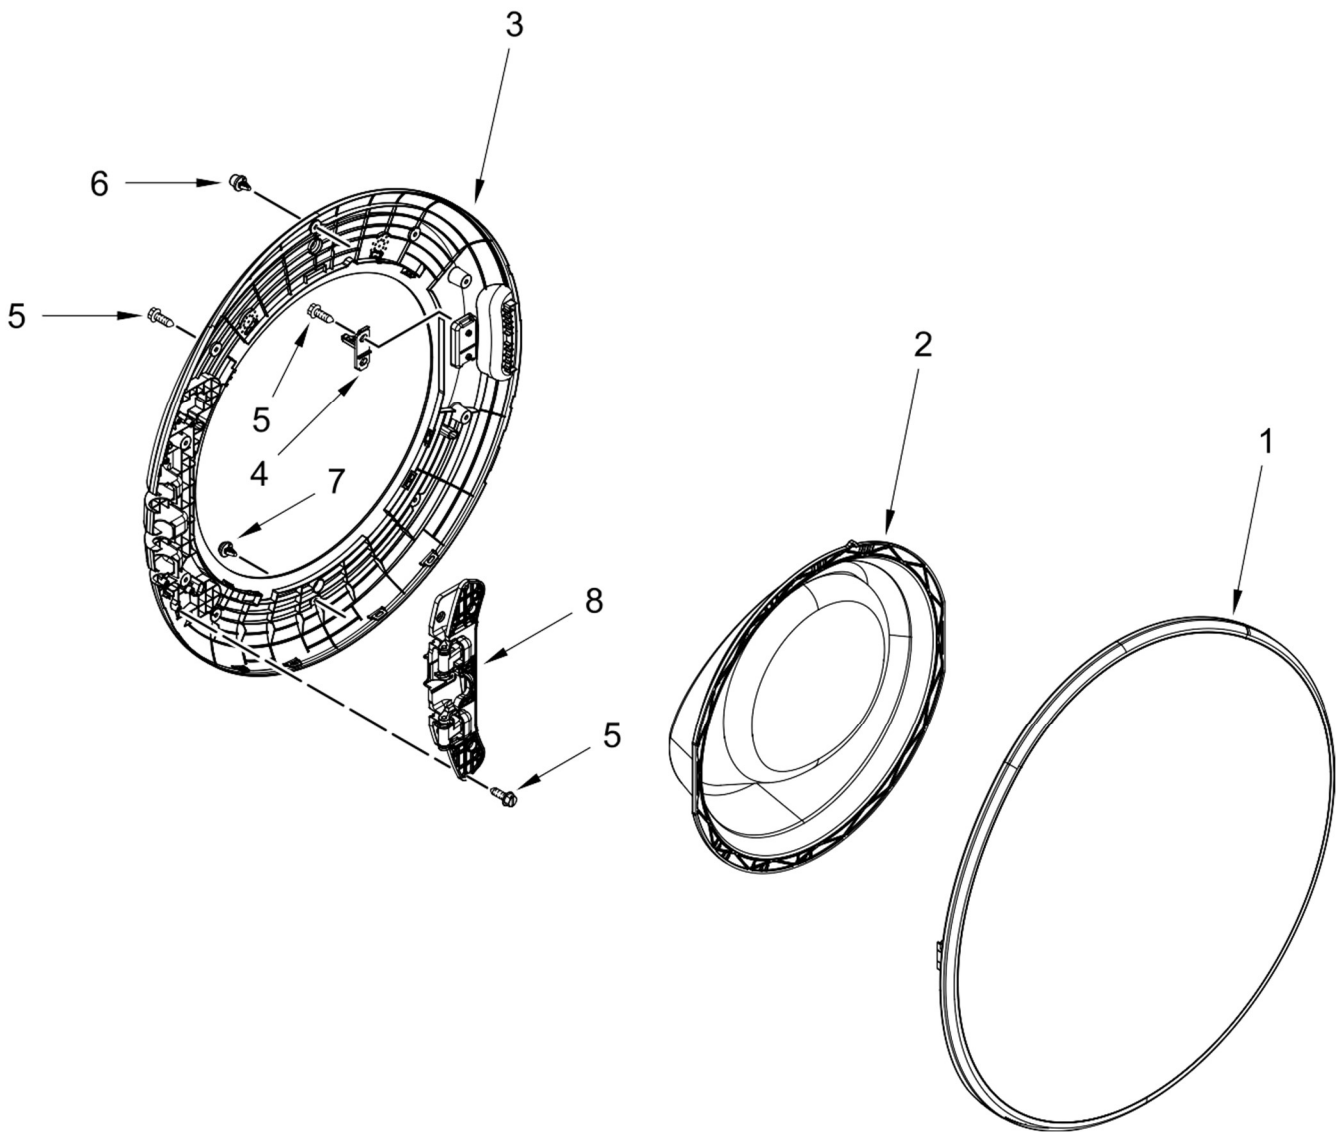

<u>Illus. No.</u>	<u>Part No.</u>	<u>Description</u>	<u>Illus. No.</u>	<u>Part No.</u>	<u>Description</u>	<u>Illus. No.</u>	<u>Part No.</u>	<u>Description</u>
1		Literature Parts	13	W11084215	Bracket, Hinge	30	W10331064	Foam Pad
	W11174306	Use and Care Guide	14	W10288126	Screw	31	W11026752	Bracket, Rear
	W11174305	Installation Instructions	15	W10804741	Lock, Door	32		Top
	W11296605	Quick Start Guide	16	8540282	Screw		W10460693	Chrome Shadow
	W11174314	Energy Guide	17		Cabinet	33	W10916720	Panel, Rear
2		Assembly, Console		W11084219	Chrome Shadow	34	W10919946	Cord, Power
	W11294801	Chrome Shadow	18	W10073890	Leveling Leg Assembly	35	W10773242	Screw
3	W10568405	Assembly, Speaker	19	3359452	Nut, Hex	36	W11050506	Hose, Drain (External)
4		Handle, Drawer	20	W11125159	Pressure Switch	37	W10280024	U-Bend, Drain Hose
	W11167034	Chrome Shadow	21	W11041162	Hose, Pressure Switch	38	356138	Clamp, Hose
5	W10884773	Badge	22	W11219530	RFI Filter	39	W10267532	Cable Tie
6	W11231800	Seal	23	W11091443	Bracket, Drain Hose	40	W11041287	Bolt, Transport (Long)
7	W10567155	Screw	24	W11329037	Appliance Control Unit (ACU)	41	W11041011	Bolt, Transport (Short)
8	W10915381	Bracket, Console	25	W10919934	Harness, Upper	42	W10407376	Edge Guard
9	W10796900	Channel, Water	26	W11266154	Snap-On, Ferrite Core	43	W10208380	Screw and Bushing Assembly
10		Panel, Front	27	W10919937	Harness, Main Lower	44	W10919932	Harness, NTC
	W11107844	Chrome Shadow	28	W10467484	Brace, Top			
11	357640	Screw	29	W10245452	Retainer, Spring			
12	W11114011	Hinge Assembly