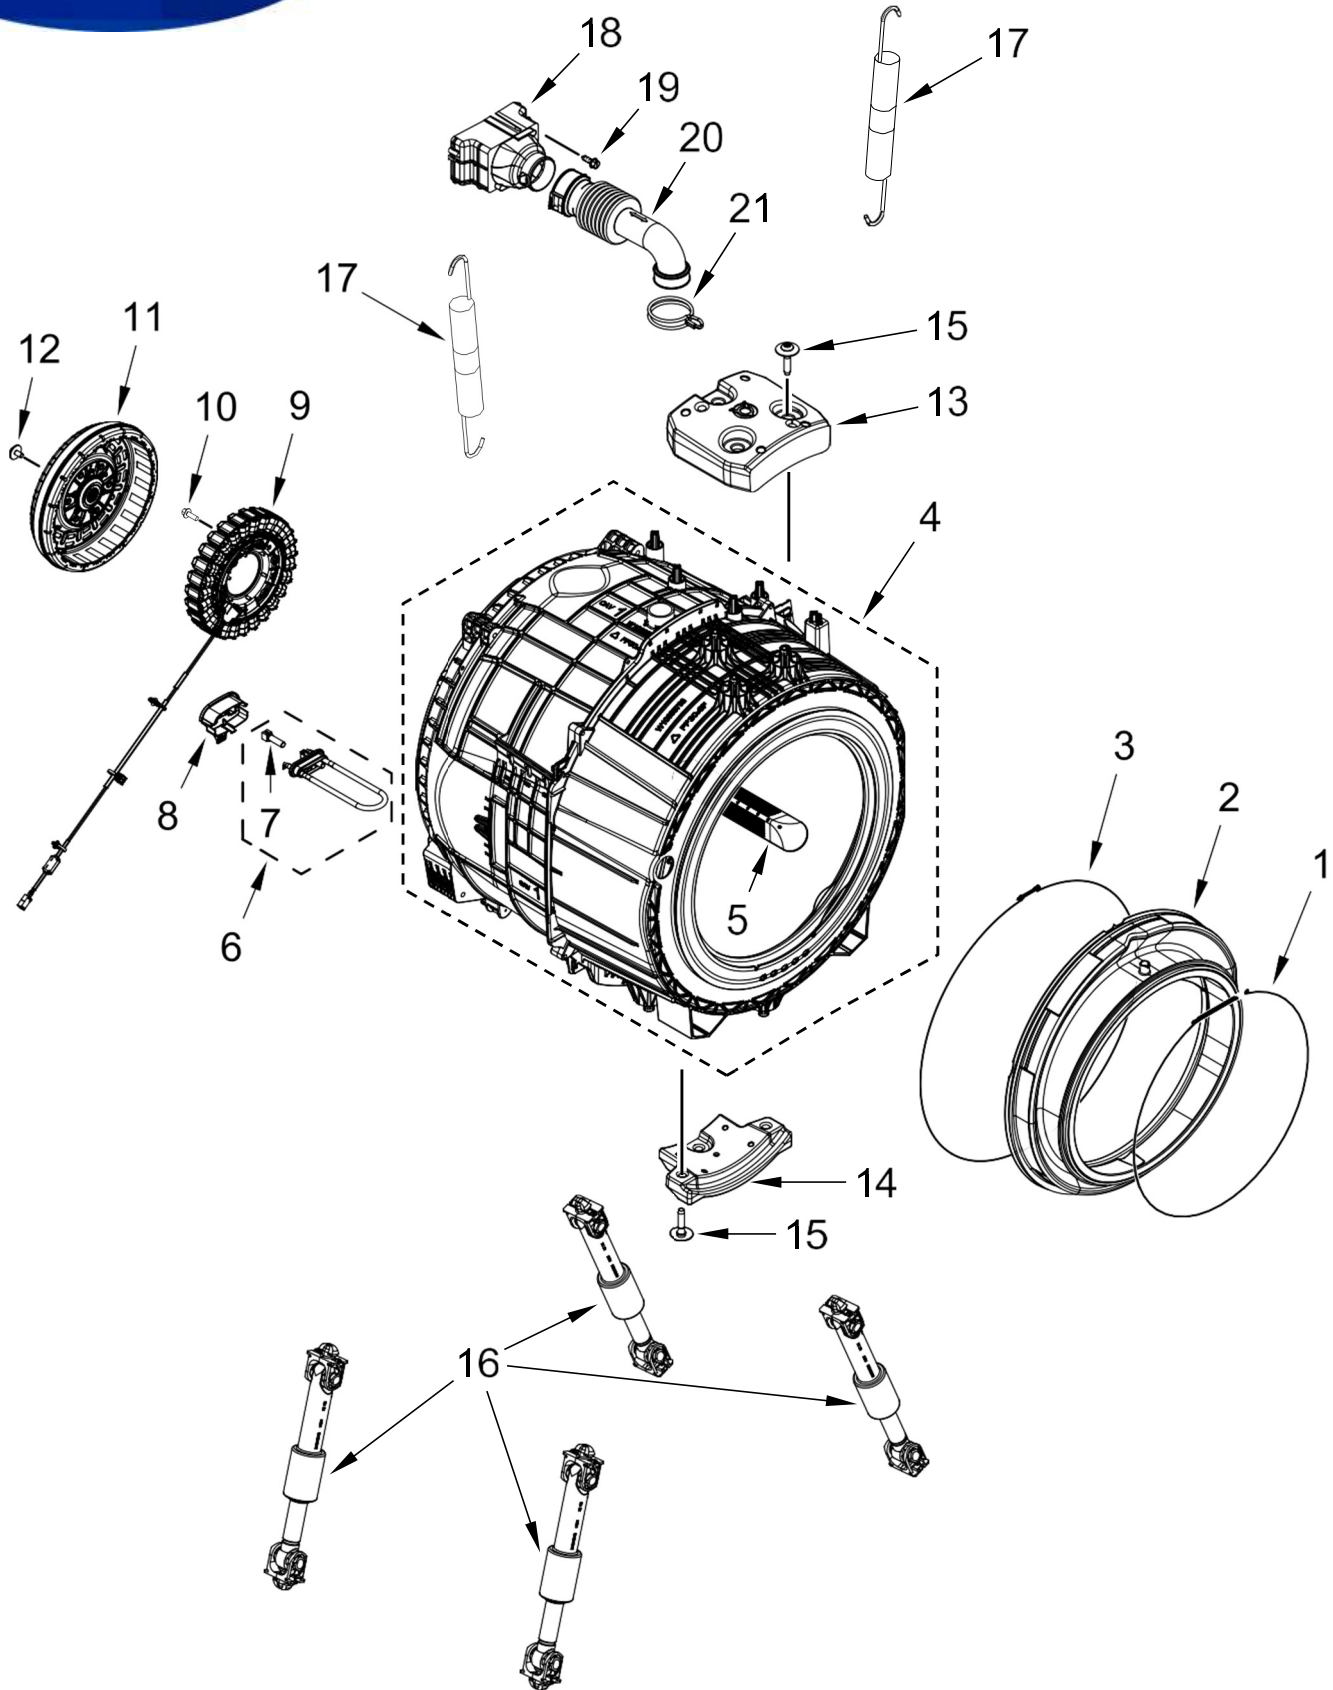

<u>Illus.</u> <u>No.</u>	<u>Part No.</u>	<u>Description</u>	<u>Illus.</u> <u>No.</u>	<u>Part No.</u>	<u>Description</u>	<u>Illus.</u> <u>No.</u>	<u>Part No.</u>	<u>Description</u>
1	W10818945	Retainer, Front Panel to Bellow	7	W10919909	Sensor, NTC	15	W11235083	Screw, Counterweight
2	W10897390	Bellow	8	W10909418	Shield, Heater	16	W11094464	Damper Assembly
3	W11048199	Retainer, Bellow to Tub	9	W10921087	Stator, Motor	17	W10896675	Spring, Suspension
4	W10921996	Assembly, Tub and Drum	10	W11035597	Screw, Stator	18	W10919157	Enclosure, Vent
5	W11110198	Baffle, Drum	11	W10916241	Rotor, Motor	19	8540513	Screw
6	W10918779	Assembly, Heater	12	W10797525	Screw, Rotor	20	W11131396	Hose, Ventilation
			13	W11209370	Counterweight, Top	21	371507	Clamp, Hose
			14	W11279416	Counterweight, Bottom