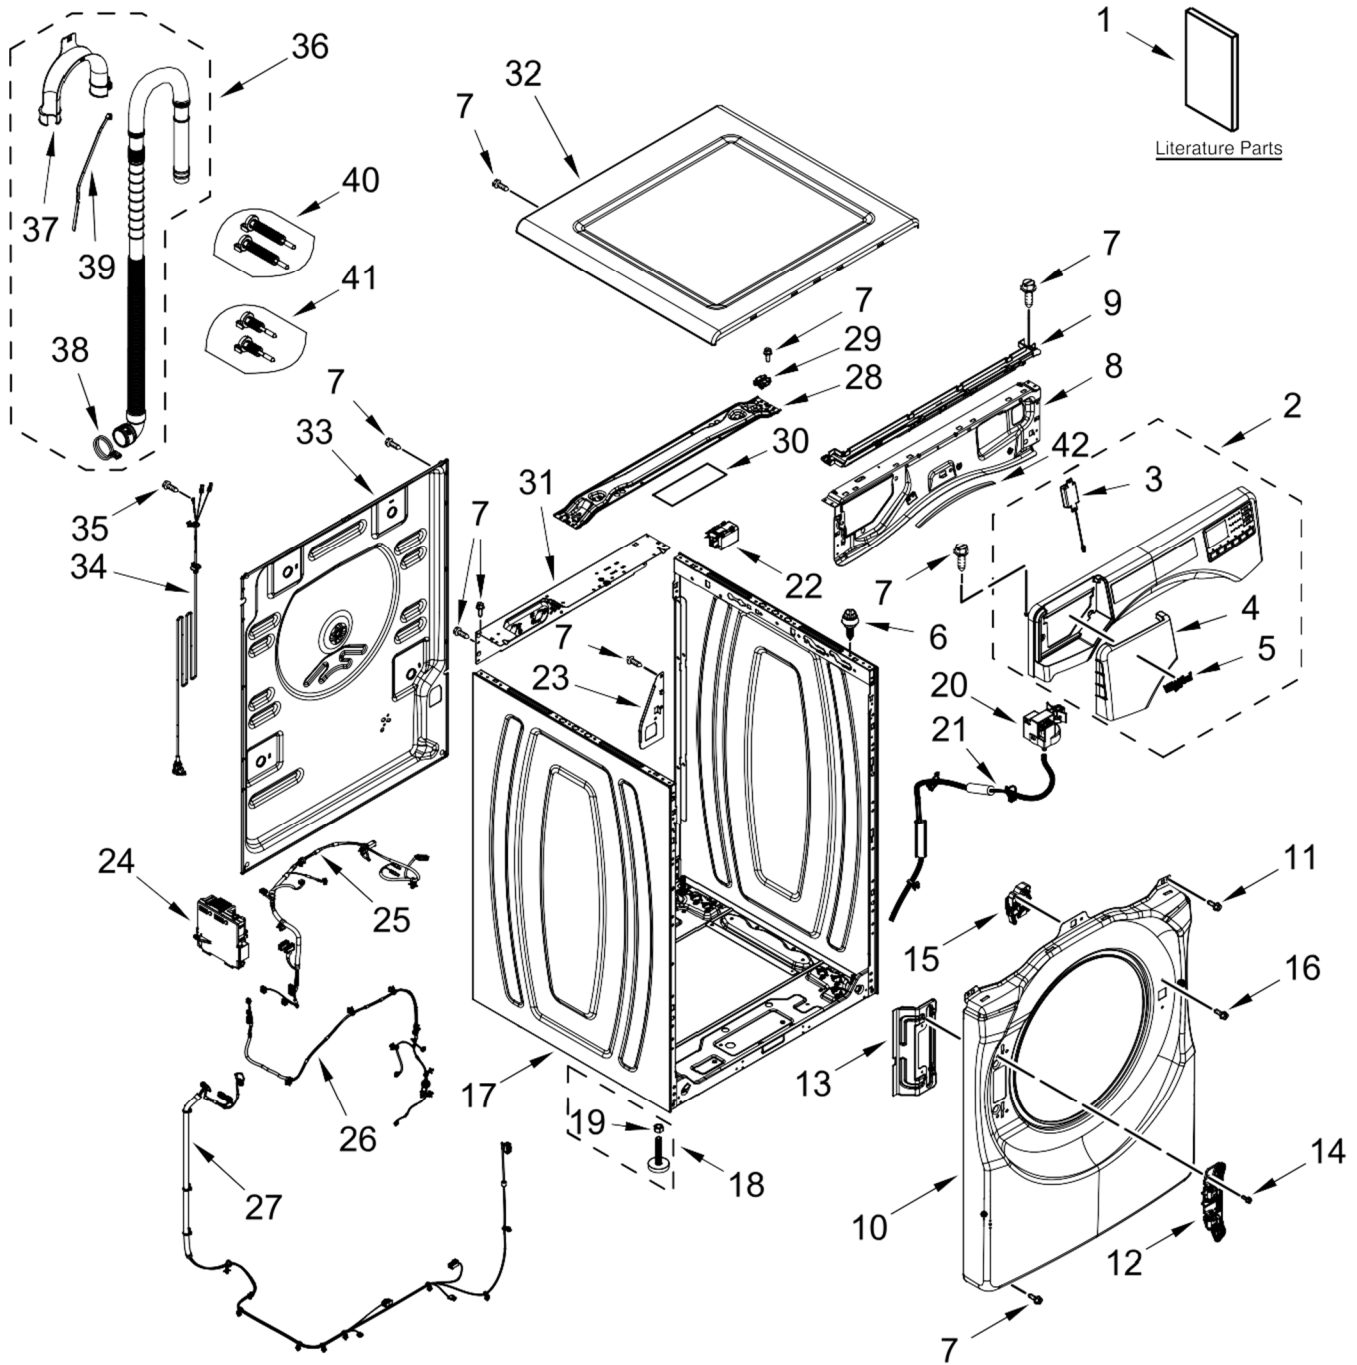

LAVADORA 7MFW6622HW1

LAVADORA 7MFW6622HW1

<u>Illus. No.</u>	<u>Part No.</u>	<u>Description</u>
1		Literature Parts
	W11174306	Use and Care Guide
	W11174305	Installation Instructions
	W11296605	Quick Start Guide
	W11174314	Energy Guide
2		Assembly, Console
	W11294803	White
3	W10568405	Assembly, Speaker
4		Handle, Drawer
	W11167033	White
5	W10884773	Badge
6	W10208380	Screw and Bushing Assembly
7	W10567155	Screw
8	W10915381	Bracket, Console
9	W10796898	Channel, Water

<u>Illus. No.</u>	<u>Part No.</u>	<u>Description</u>
10		Panel, Front
	W11107843	White
	11 357640	Screw
12	W11114011	Hinge Assembly
13	W11084215	Bracket, Hinge
14	W10288126	Screw
15	W10804741	Lock, Door
16	8540282	Screw
17		Cabinet
	W11352995	White
18	W10073890	Leveling Leg Assembly
19	3359452	Nut, Hex
20	W11125159	Pressure Switch
21	W11319791	Hose, Pressure Switch
22	W11219530	RFI Filter
23	W11091443	Bracket, Drain Hose
24	W11466226	CNTRL-ELEC
25	W10919934	Harness, Upper