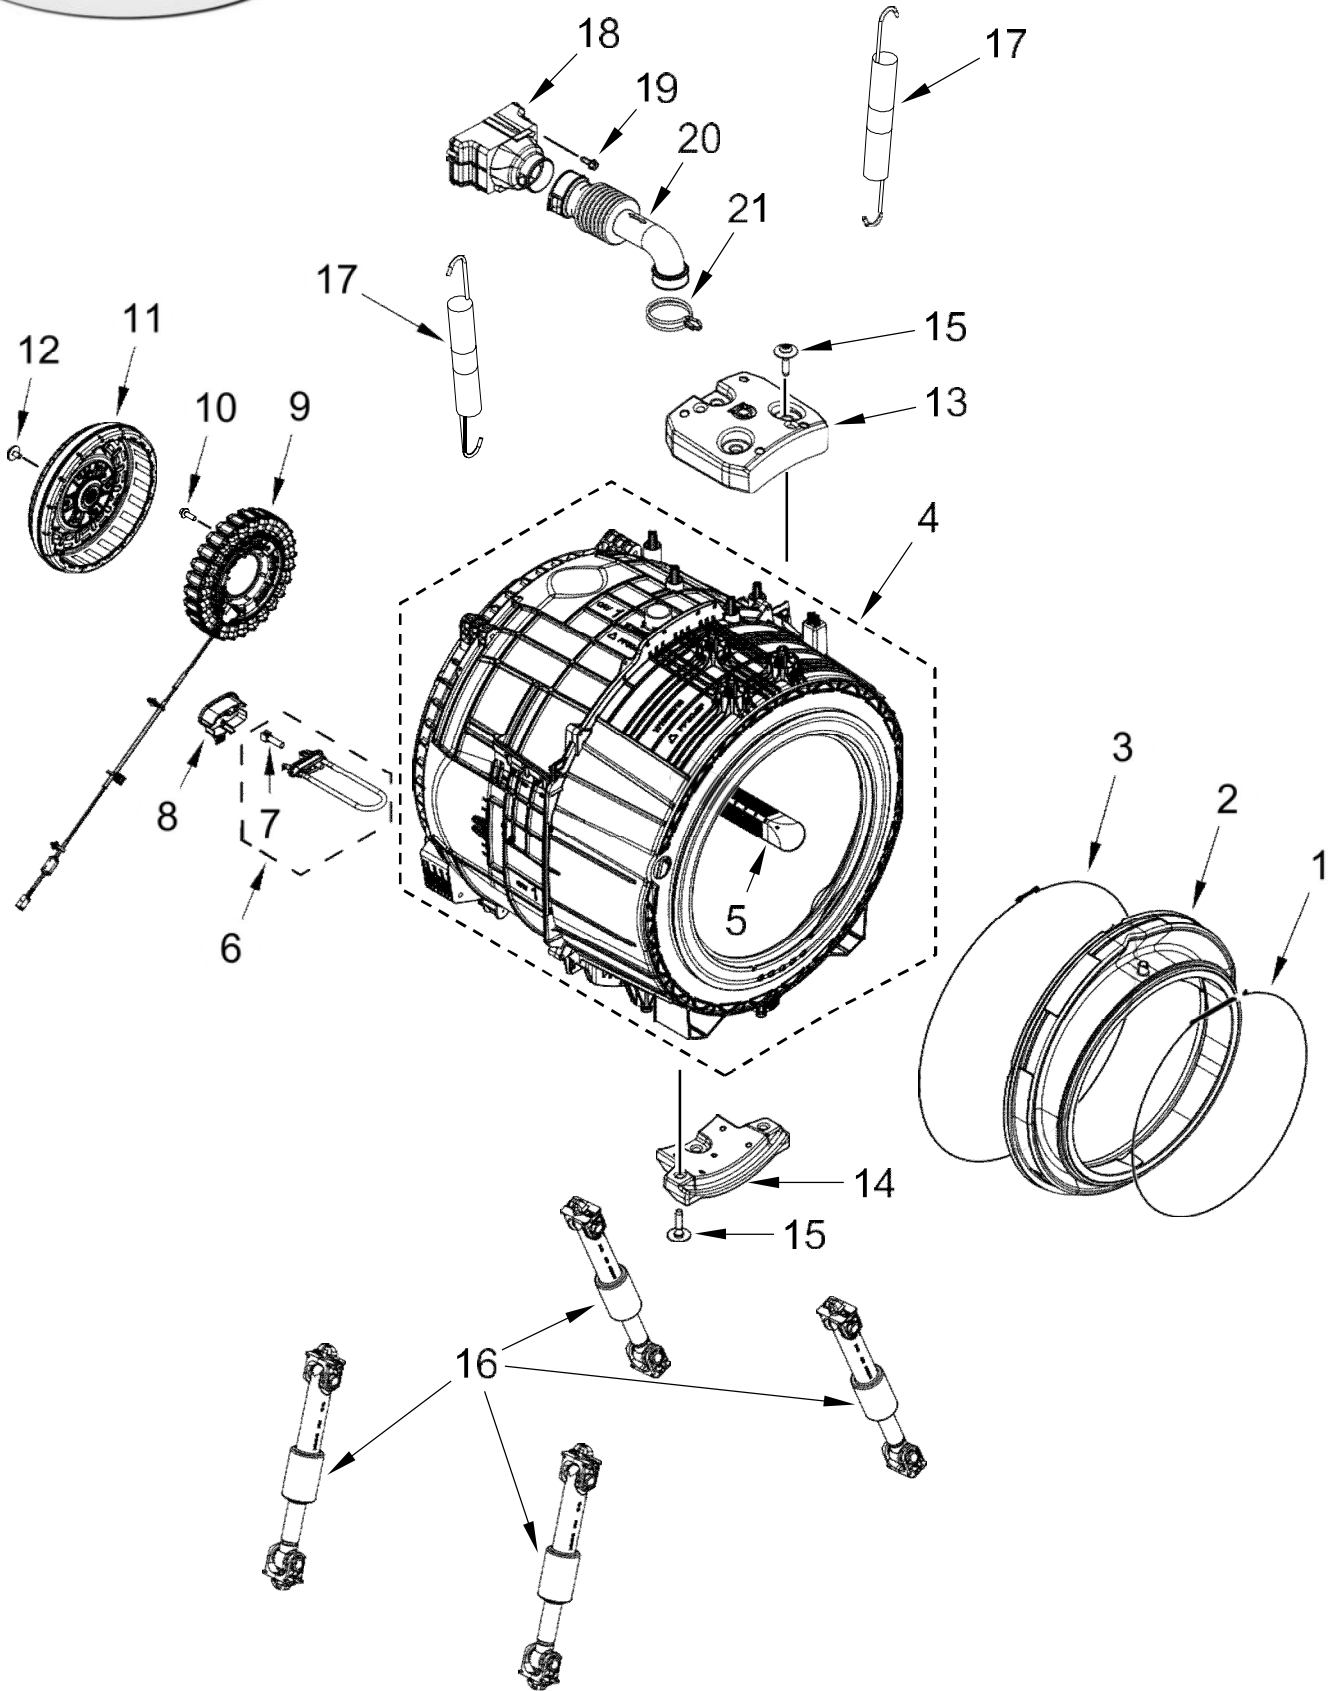

Distribuidor Autorizado

SurteRápido.com

Venta de Refacciones
Electrodomesticas

LAVADORA 7MFW6622HW1