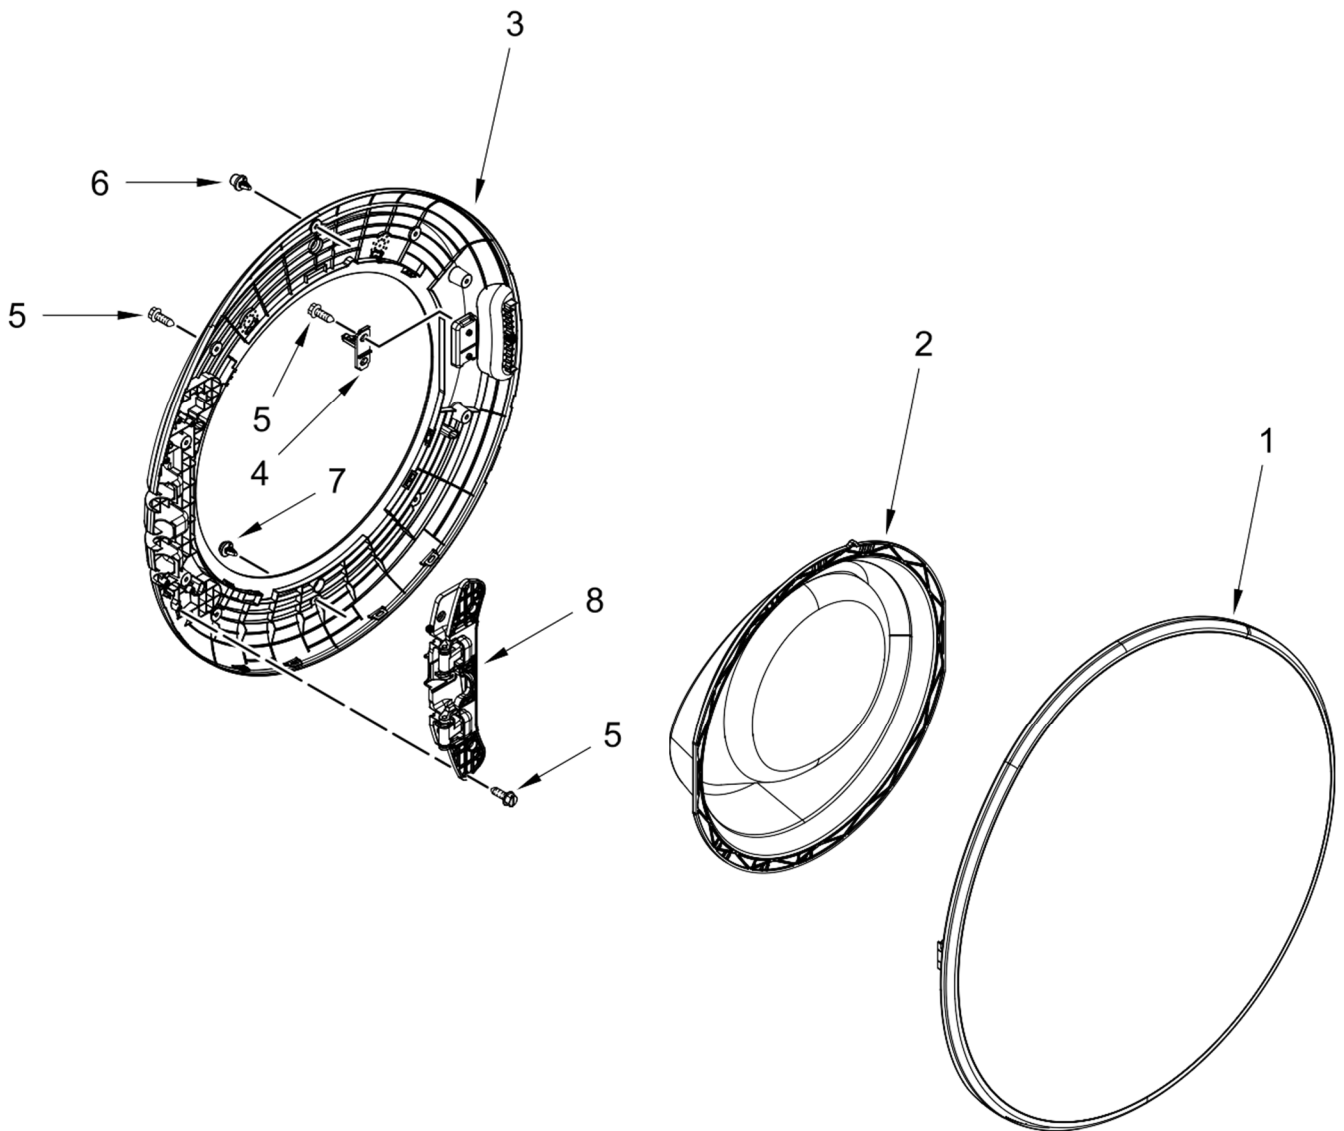

LAVADORA 7MFW6622HW1