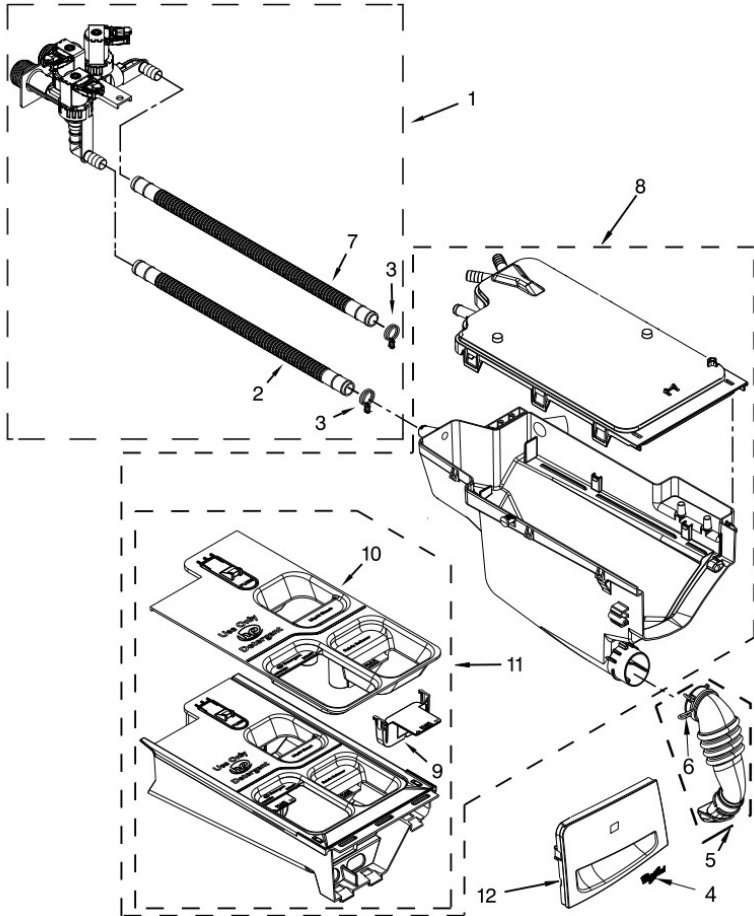

Distribuidor Autorizado

SurteRápido.com

Venta de Refacciones
Electrodomesticas

Lavadora Whirlpool 7MFW72HEDW0

DISPENSER PARTS

<u>Illus. No.</u>	<u>Part No.</u>	<u>Description</u>
1	W10509710	Valve, Inlet Assembly
2	W10577770	Hose, Grey
3	W10096851	Clamp, Hose
4	W10387117	White Badge
5	W10239966	Hose, Dispenser To Bellow

<u>Illus. No.</u>	<u>Part No.</u>	<u>Description</u>
6	W10239910	Clamp, Hose
7	W10577787	Hose, Black
8	W10365881	Housing, Dispenser Assembly (Includes Items 2, 3 and 7)
9	W10411442	Separator, With Selection Slider

<u>Illus. No.</u>	<u>Part No.</u>	<u>Description</u>
10	W10365887	Siphon, Bleach/Softener
11	W10365885	Drawer, Detergent (Complete)
12	W10446404	White Handle, Drawer (Includes Item 4)