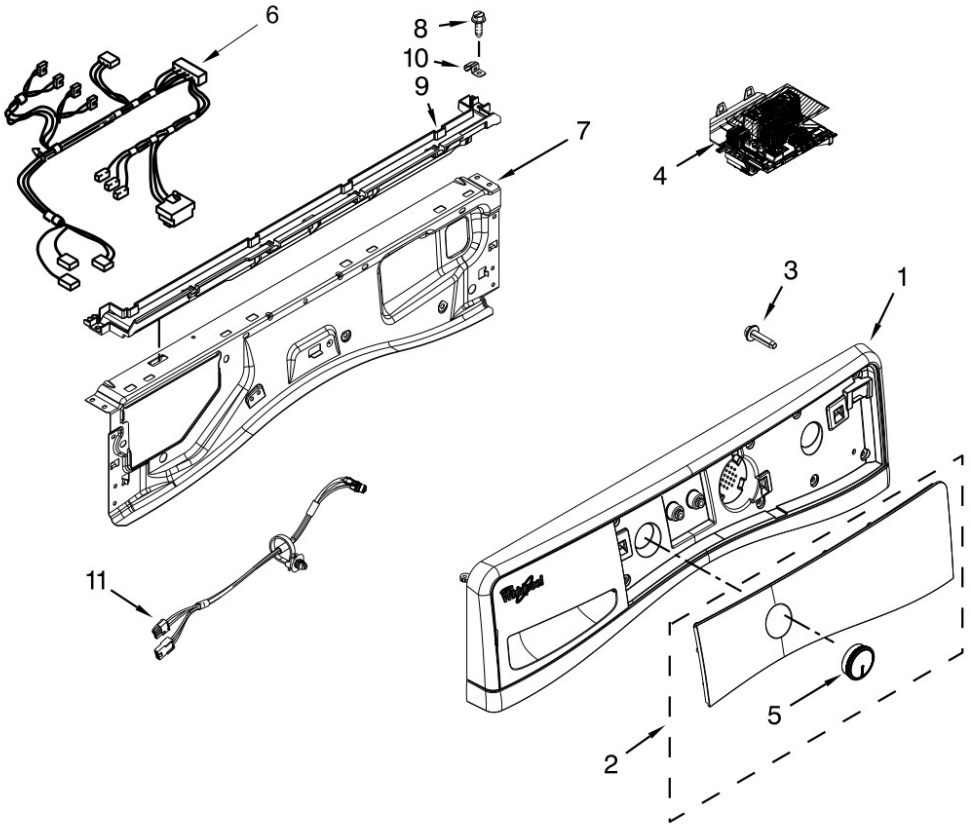

Distribuidor Autorizado

SurteRápido.com

Venta de Refacciones
Electrodomesticas

Lavadora Whirlpool 7MFW72HEDW0

CONTROL PANEL PARTS

<u>Illus. No.</u>	<u>Part No.</u>	<u>Description</u>
1		Assembly, Console
	W10446411	White
2		Assembly, IML
	W10433082	White
3	W10589828	Screw
4	W10693596	Control Unit, Appliance

<u>Illus. No.</u>	<u>Part No.</u>	<u>Description</u>
5		Assembly, Timer Knob
	W10631126	White
6	W10632341	Harness, Main (Upper)
7	W10208197	Bracket, Console
8	W10142290	Screw

<u>Illus. No.</u>	<u>Part No.</u>	<u>Description</u>
9	W10636058	Water Channel
10	W10317566	Clip, Spring
11	W10442440	Harness, UI