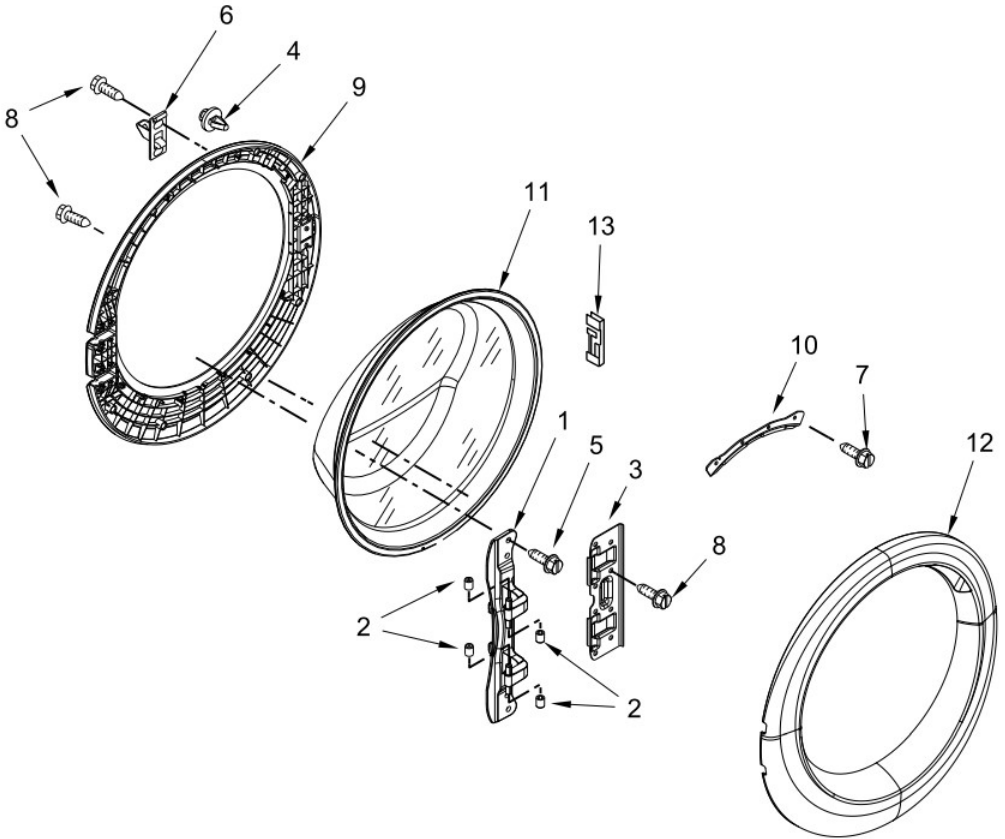

# TOP AND CABINET PARTS

<u>Illus. No.</u>	<u>Part No.</u>	<u>Description</u>	<u>Illus. No.</u>	<u>Part No.</u>	<u>Description</u>	<u>Illus. No.</u>	<u>Part No.</u>	<u>Description</u>
1		Literature Parts	12	W10538715	Bolt, Shipping Upper	27	W10434975	Power Cord
	W10709304	Installation Instructions		W10538711	Bolt, Shipping Lower	28	3351614	Screw
	W10709314	Owners Manual	13	W10237498	Brace, Transport	29	W10275820	Cover, Power Cord-Transport
	W10602465	Tech Sheet	14	W10568353	Panel, Rear	30	8182700	Cover, Transport
	W10727219	Energy Guide	15	W10142290	Screw	31	W10208380	Screw and Bushing Assembly
2		Top	16	W10467483	Brace, Rear	32	W10304004	Cover, Power Cord
	W10208373	White	17	3359452	Nut, Hex	33	W10567155	Screw
3		Cabinet	18	W10181028	Clip, Pressure Switch Hose	34	3357450	Washer, Hose Adapter
	W10441110	White	19	W10367632	Filter, Interference	35	W10269488	Connector, Hose -"Y"
4		Panel, Front	20	W10448876	Sensor, Pressure	36	353362	Washer, Filter
	W10441116	White	21	W10575417	Hose, Pressure Switch	37		Hose, Water Inlet
5	W10237503	Retainer, Bellow (To Front Panel)	22	W10245452	Retainer, Spring		W10194210	Cold Water
6	W10443885	Lock, Door	23	W10467484	Brace, Top		W10194211	Hot Water
7	8540282	Screw	24	356138	Clamp, Hose	38	W10242307	Washer, Inlet Hose
8	W10001130	Foot, Front	25	W10280024	U-Bend, Drain Hose			
9	W10339879	Tie, Cable	26	W10267638	Hose, Drain (External)			
10	W10572206	Harness, Wiring (Lower Main)						
11	W10615477	Spacer, Front Panel						

## DOOR PARTS

**Illus. No.** **Part No.** **Description**

- 1 W10208415 Hinge, Base
- 2 W10208398 Cap, Hinge
- 3 W10208419 Plate, Hinge Retainer
- 4 8572266 Bumper, Door
- 5 W10288126 Screw

**Illus. No.** **Part No.** **Description**