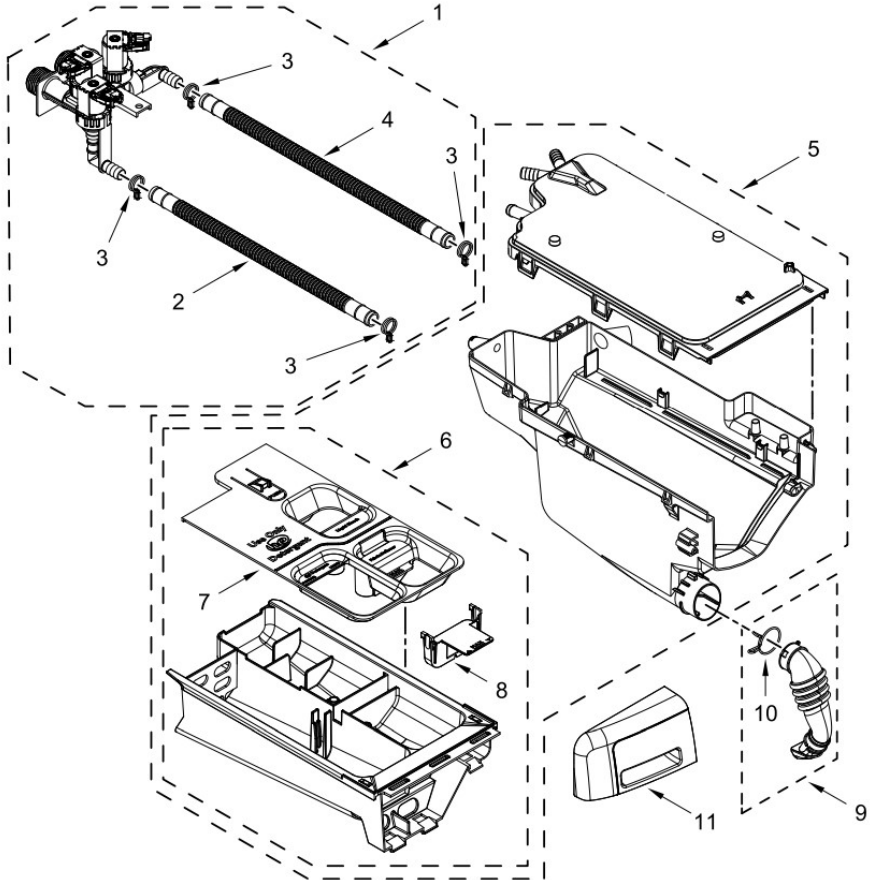

DISPENSER PARTS

<u>Illus. No.</u>	<u>Part No.</u>	<u>Description</u>
1	W10509710	Valve, Inlet Assembly
2	W10577770	Hose, Grey
3	W10096851	Clamp, Hose
4	W10577787	Hose, Black
5	W10759476	Housing, Dispenser Assembly

<u>Illus. No.</u>	<u>Part No.</u>	<u>Description</u>
6	W10365885	Drawer, Detergent (Complete)
7	W10365887	Siphon, Bleach/Softener
8	W10411442	Separator, With Selection Slider
9	W10239966	Hose, Dispenser To Bellow

<u>Illus. No.</u>	<u>Part No.</u>	<u>Description</u>
10	W10239910	Clamp, Hose
11	W10783722	Handle, Drawer White