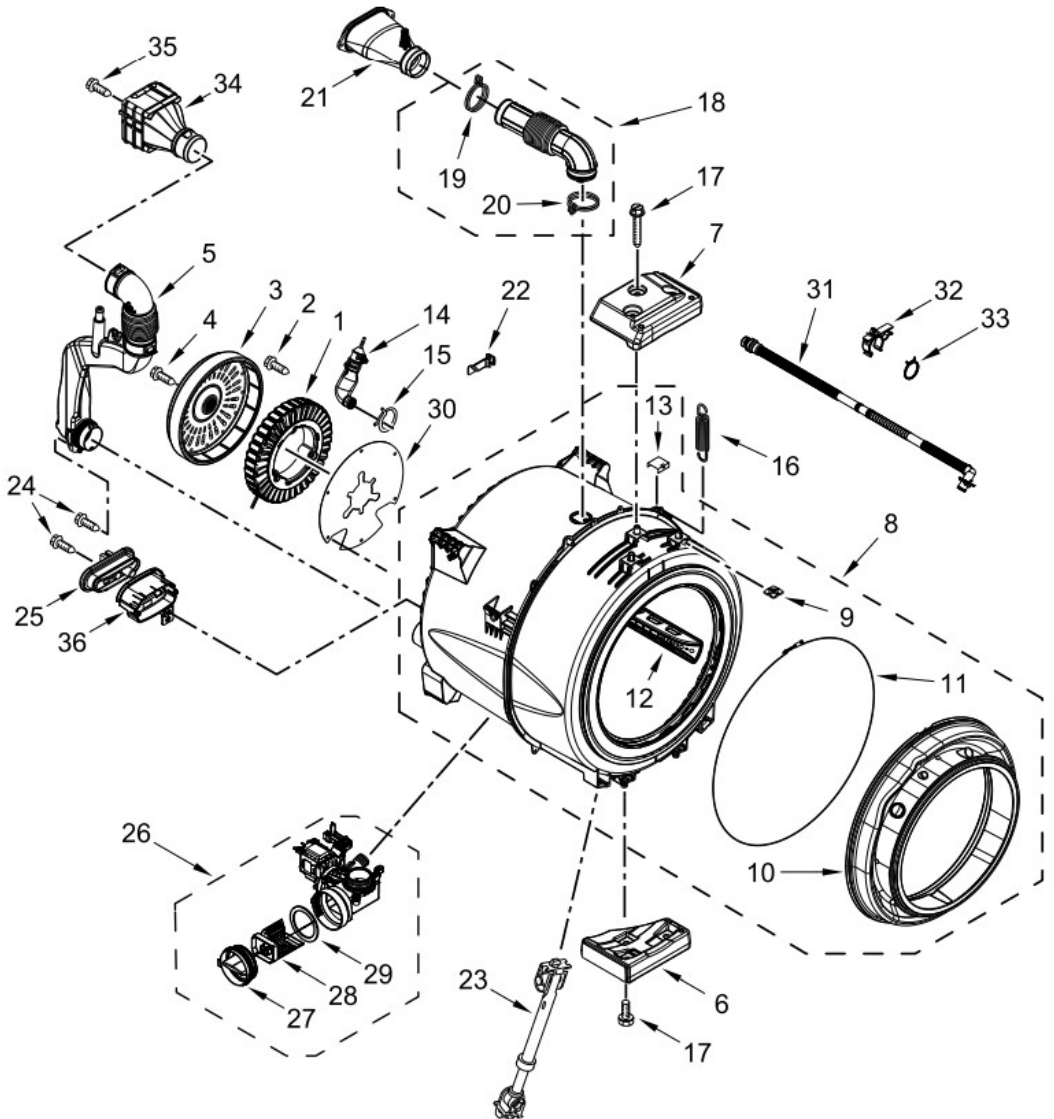

## DISPENSER PARTS

<u>Illus. No.</u>	<u>Part No.</u>	<u>Description</u>
1	W10509710	Valve, Inlet Assembly
2	W10577770	Hose, Grey
3	W10096851	Clamp, Hose
4	W10577787	Hose, Black
5	W10759476	Housing, Dispenser Assembly

<u>Illus. No.</u>	<u>Part No.</u>	<u>Description</u>
6	W10365885	Drawer, Detergent (Complete)
7	W10365887	Siphon, Bleach/Softener
8	W10411442	Separator, With Selection Slider
9	W10239966	Hose, Dispenser To Bellow

<u>Illus. No.</u>	<u>Part No.</u>	<u>Description</u>
10	W10239910	Clamp, Hose
11	W10783722	Handle, Drawer White

Distribuidor Autorizado

SurteRápido.com

Venta de Refacciones  
Electrodomesticas

Lavadora Whirlpool 7MFW75HEFW0

### TUB AND BASKET PARTS

<u>Illus. No.</u>	<u>Part No.</u>	<u>Description</u>
1	W10734060	Stator, Motor
2	W10253476	Screw, Stator Mounting
3	W10544980	Rotor, Motor
4	W10253477	Screw, Rotor Mounting
5	W10261582	Pipe, Ventilation Assembly
6	W10237535	Counterweight, Bottom
7	W10253014	Counterweight, Top
8	W10754106	Tub Assembly, Drum
9	8540072	Nut, Push-In
10	W10474367	Bellow
11	W10237502	Retainer, Bellow To Tub
12	W10597205	Baffle, Tub