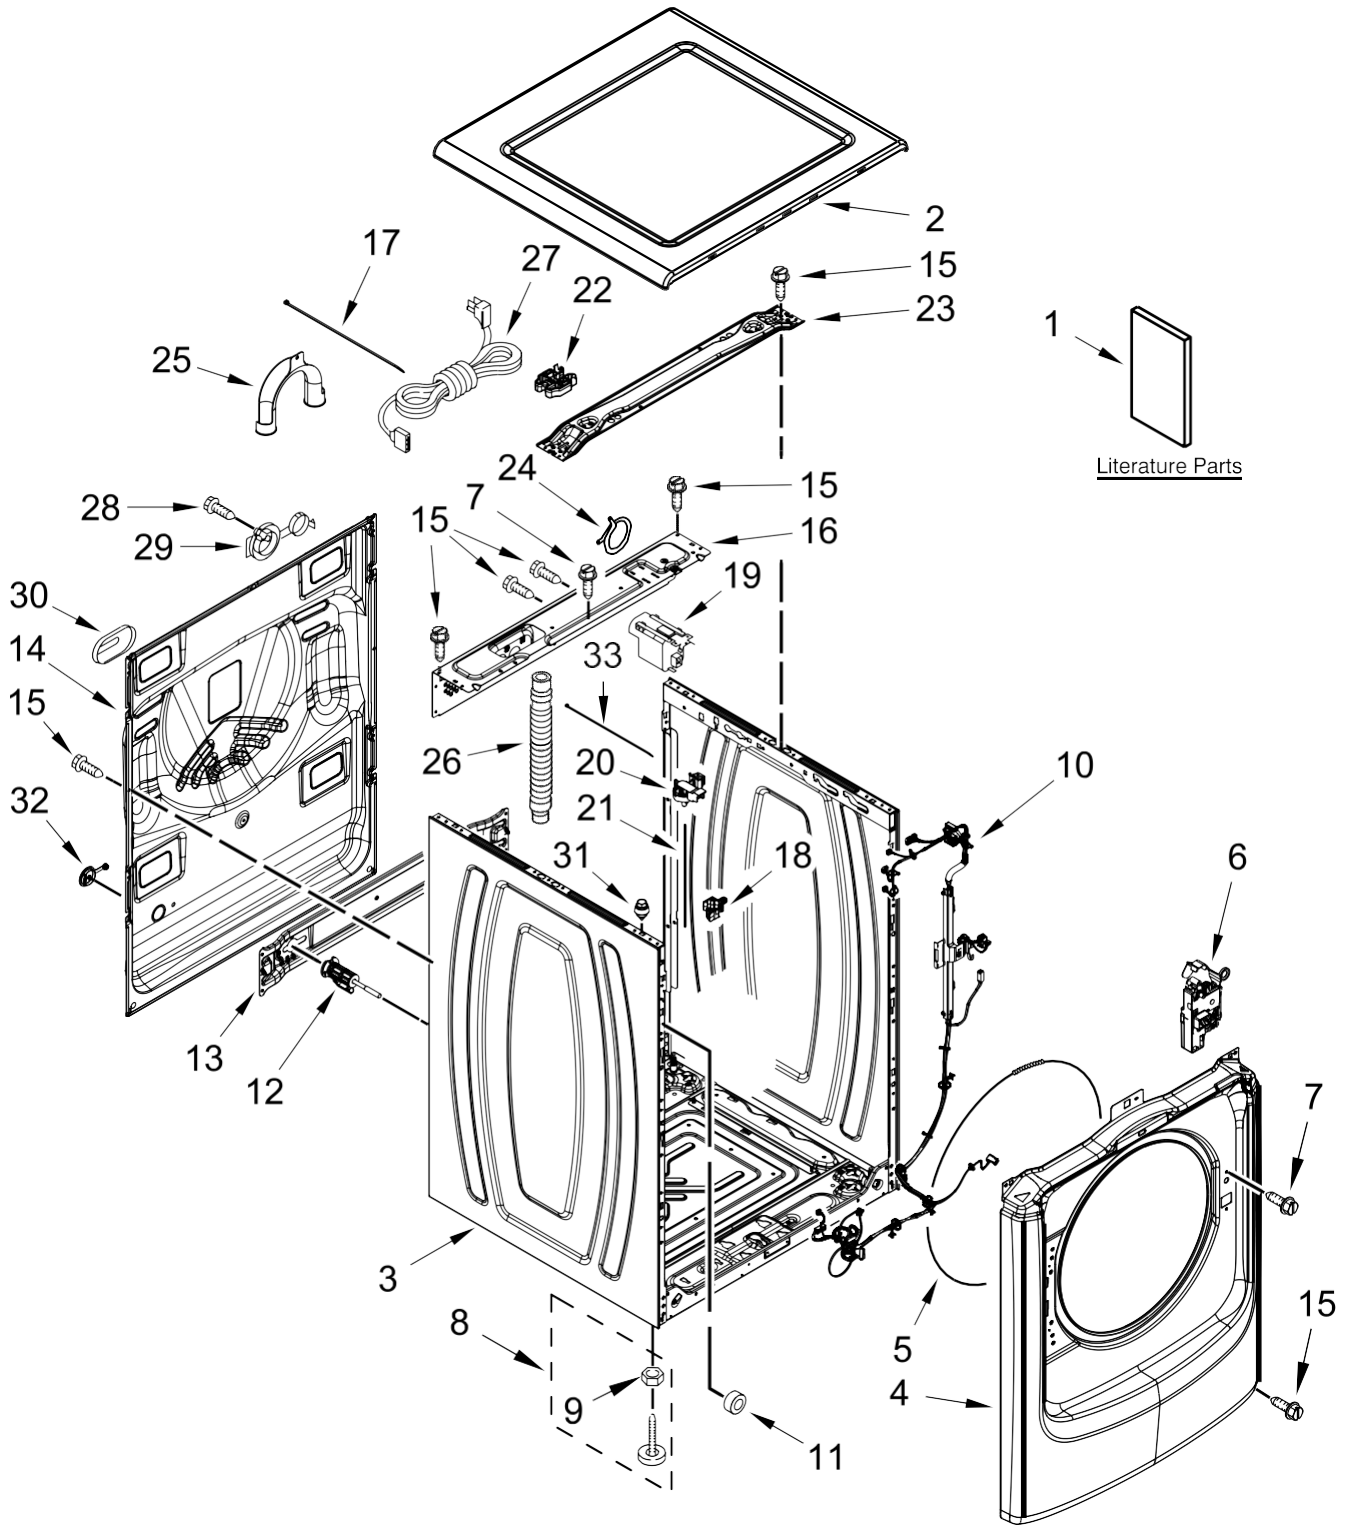

Lavadora Whirlpool 7MFW75HEFW1

Lavadora Whirlpool 7MFW75HEFW1

<u>Illus.</u> <u>No.</u>	<u>Part No.</u>	<u>Description</u>	<u>Illus.</u> <u>No.</u>	<u>Part No.</u>	<u>Description</u>	<u>Illus.</u> <u>No.</u>	<u>Part No.</u>	<u>Description</u>
1		Literature Parts	7	8540282	Screw	20	W10448876	Sensor, Pressure
	W10709304	Installation Instructions	8	W10073890	Leveling Leg Assembly	21	W10509002	Hose, Pressure Switch
	W10849732	Use and Care Guide	9	3359452	Nut, Hex	22	W10245452	Retainer, Spring
	W10602465	Tech Sheet	10	W10746377	Harness, Wiring (Lower Main)	23	W10467484	Brace, Top
	W10849736	Energy Guide (Mexico)	11	W10615477	Spacer, Front Panel	24	356138	Clamp, Hose
	W10849739	Energy Guide (LAR)	12	W10271590	Bolt, Shipping (Set Of 4)	25	W10280024	U-Bend, Drain Hose
2		Top	13	W10237498	Brace, Transport	26	W10267638	Hose, Drain (External)
	W10208373	White	14	W10386102	Panel, Rear	27	W10632346	Power Cord
3		Cabinet	15	W10142290	Screw	28	3351614	Screw
	W10441110	White	16	W10467483	Brace, Rear	29	W10275820	Cover, Power Cord-Transport
4		Panel, Front	17	W10339879	Tie, Cable	30	8540268	Cover, Transport
	W10441116	White	18	W10181028	Clip, Pressure Switch Hose	31	W10208380	Screw and Bushing Assembly
5	W10237503	Retainer, Bellow (To Front Panel)	19	W10367632	Filter, RFI	32	W10304004	Cover, Power Cord
6	W10443885	Lock, Door				33	W10267532	Cable Tie

Lavadora Whirlpool 7MFW75HEFW1

<u>Illus.</u> <u>No.</u>	<u>Part No.</u>	<u>Description</u>
1	W10208415	Hinge, Base
2	W10208398	Cap, Hinge
3	W10208419	Plate, Hinge Retainer
4	8572266	Bumper, Door
5	W10288126	Screw
6	W10488048	Strike, Door