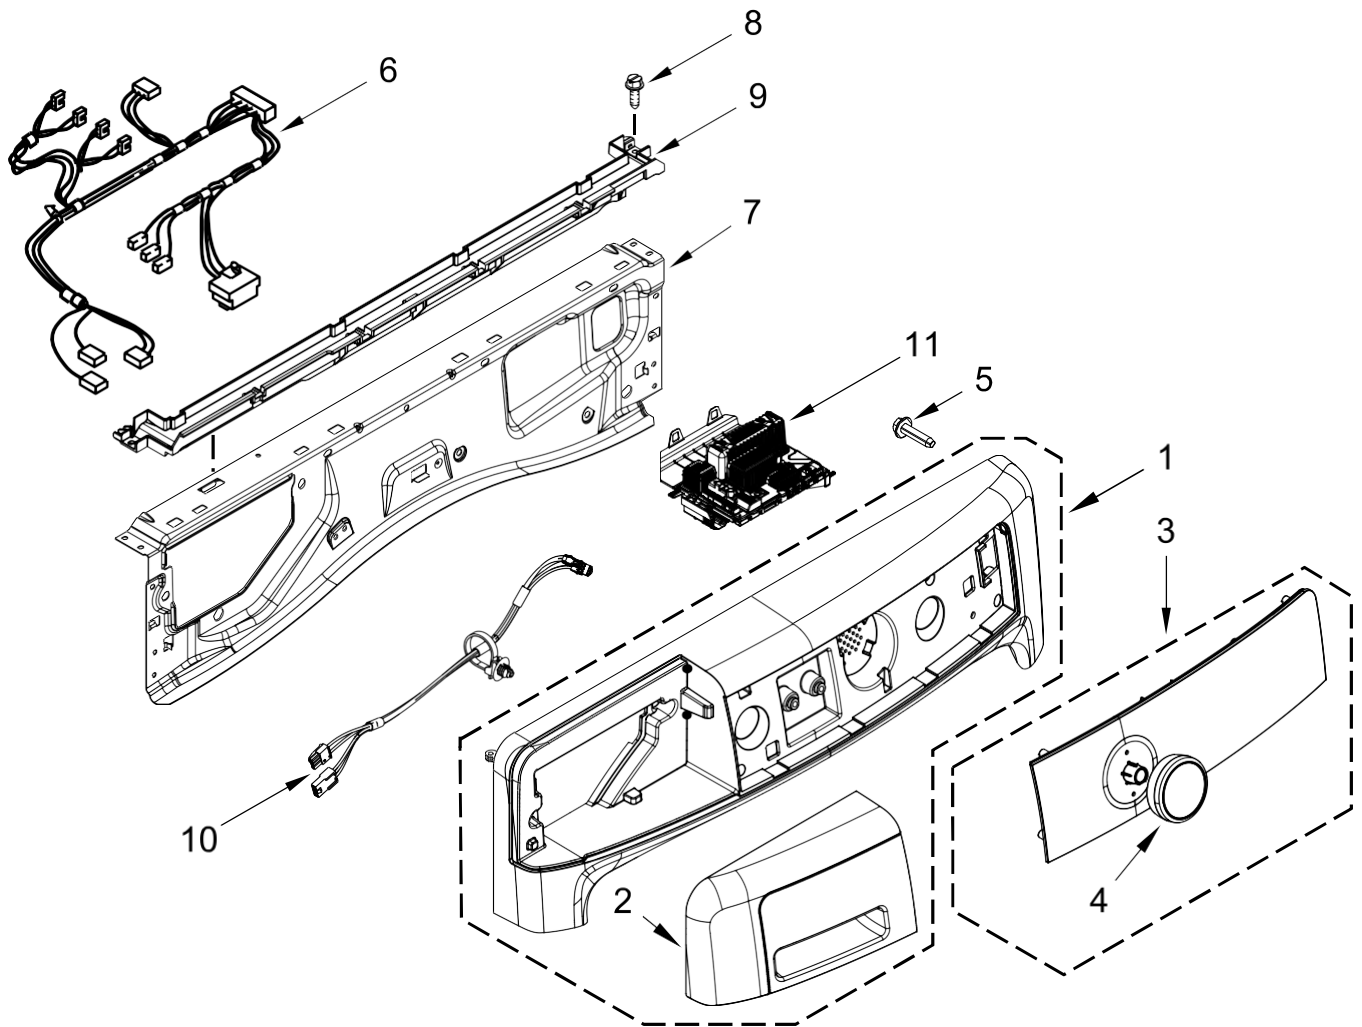

Lavadora Whirlpool 7MFW75HEFW1

<u>Illus.</u> <u>No.</u>	<u>Part No.</u>	<u>Description</u>	<u>Illus.</u> <u>No.</u>	<u>Part No.</u>	<u>Description</u>	<u>Illus.</u> <u>No.</u>	<u>Part No.</u>	<u>Description</u>
1	W10784612	Assemblv Console White	4	W10783726	Assembly, Timer Knob Chrome	9	W10653575	Channel, Water
2	W10783722	Handle, Drawer White	5	W10589828	Screw	10	W10442440	Harness, UI
3	W10825109	Assembly, IML White	6	W10685626	Harness, Main (Upper)	11	W10885568	Control Unit, Appliance
			7	W10208197	Bracket, Console			
			8	W10142290	Screw