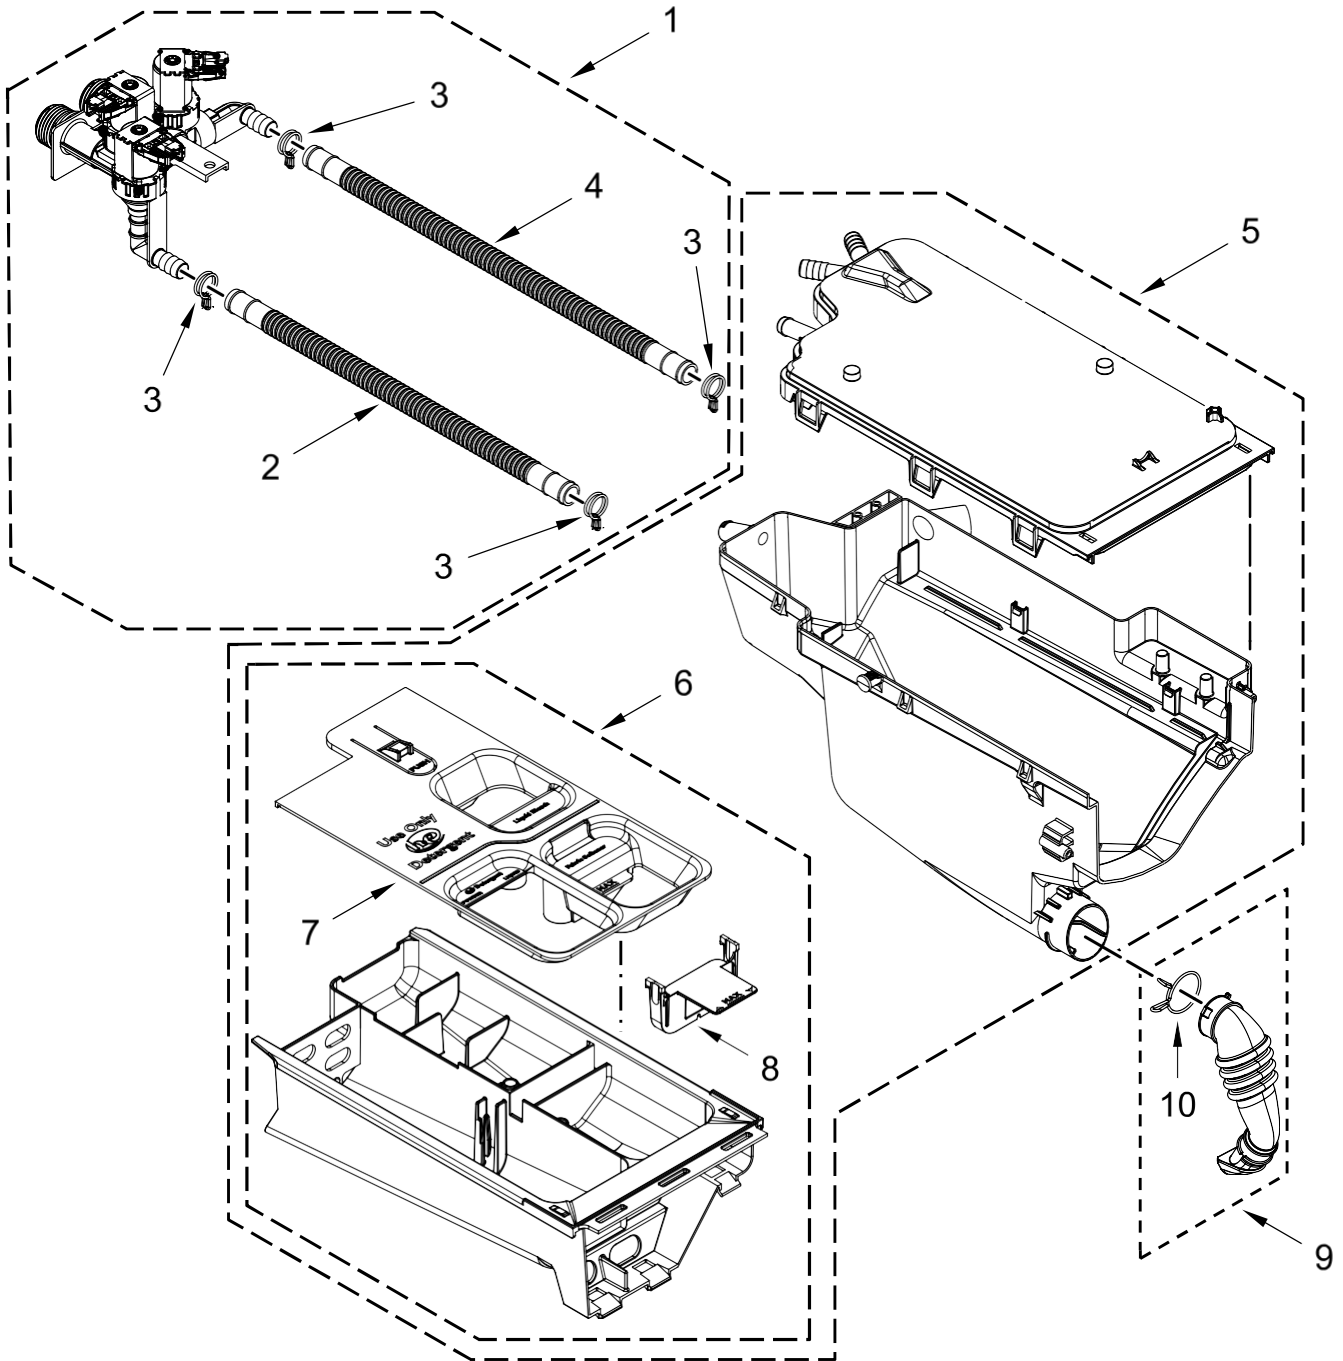

Lavadora Whirlpool 7MFW75HEFW1

Lavadora Whirlpool 7MFW75HEFW1

<u>Illus.</u> <u>No.</u>	<u>Part No.</u>	<u>Description</u>	<u>Illus.</u> <u>No.</u>	<u>Part No.</u>	<u>Description</u>	<u>Illus.</u> <u>No.</u>	<u>Part No.</u>	<u>Description</u>
1		Literature Parts	7	8540282	Screw	20	W10448876	Sensor, Pressure
	W10709304	Installation Instructions	8	W10073890	Leveling Leg Assembly	21	W10509002	Hose, Pressure Switch
	W10849732	Use and Care Guide	9	3359452	Nut, Hex	22	W10245452	Retainer, Spring
	W10602465	Tech Sheet	10	W10746377	Harness, Wiring (Lower Main)	23	W10467484	Brace, Top
	W10849736	Energy Guide (Mexico)	11	W10615477	Spacer, Front Panel	24	356138	Clamp, Hose
	W10849739	Energy Guide (LAR)	12	W10271590	Bolt, Shipping (Set Of 4)	25	W10280024	U-Bend, Drain Hose
2		Top	13	W10237498	Brace, Transport	26	W10267638	Hose, Drain (External)
	W10208373	White	14	W10386102	Panel, Rear	27	W10632346	Power Cord
3		Cabinet	15	W10142290	Screw	28	3351614	Screw
	W10441110	White	16	W10467483	Brace, Rear	29	W10275820	Cover, Power Cord-Transport
4		Panel, Front	17	W10339879	Tie, Cable	30	8540268	Cover, Transport
	W10441116	White	18	W10181028	Clip, Pressure Switch Hose	31	W10208380	Screw and Bushing Assembly
5	W10237503	Retainer, Bellow (To Front Panel)	19	W10367632	Filter, RFI	32	W10304004	Cover, Power Cord
6	W10443885	Lock, Door				33	W10267532	Cable Tie

Lavadora Whirlpool 7MFW75HEFW1

<u>Illus.</u> <u>No.</u>	<u>Part No.</u>	<u>Description</u>	<u>Illus.</u> <u>No.</u>	<u>Part No.</u>	<u>Description</u>	<u>Illus.</u> <u>No.</u>	<u>Part No.</u>	<u>Description</u>
1	W10784612	Assemblv Console White	4	W10783726	Assembly, Timer Knob Chrome	9	W10653575	Channel, Water
2	W10783722	Handle, Drawer White	5	W10589828	Screw	10	W10442440	Harness, UI
3	W10825109	Assembly, IML White	6	W10685626	Harness, Main (Upper)	11	W10885568	Control Unit, Appliance
			7	W10208197	Bracket, Console			
			8	W10142290	Screw			