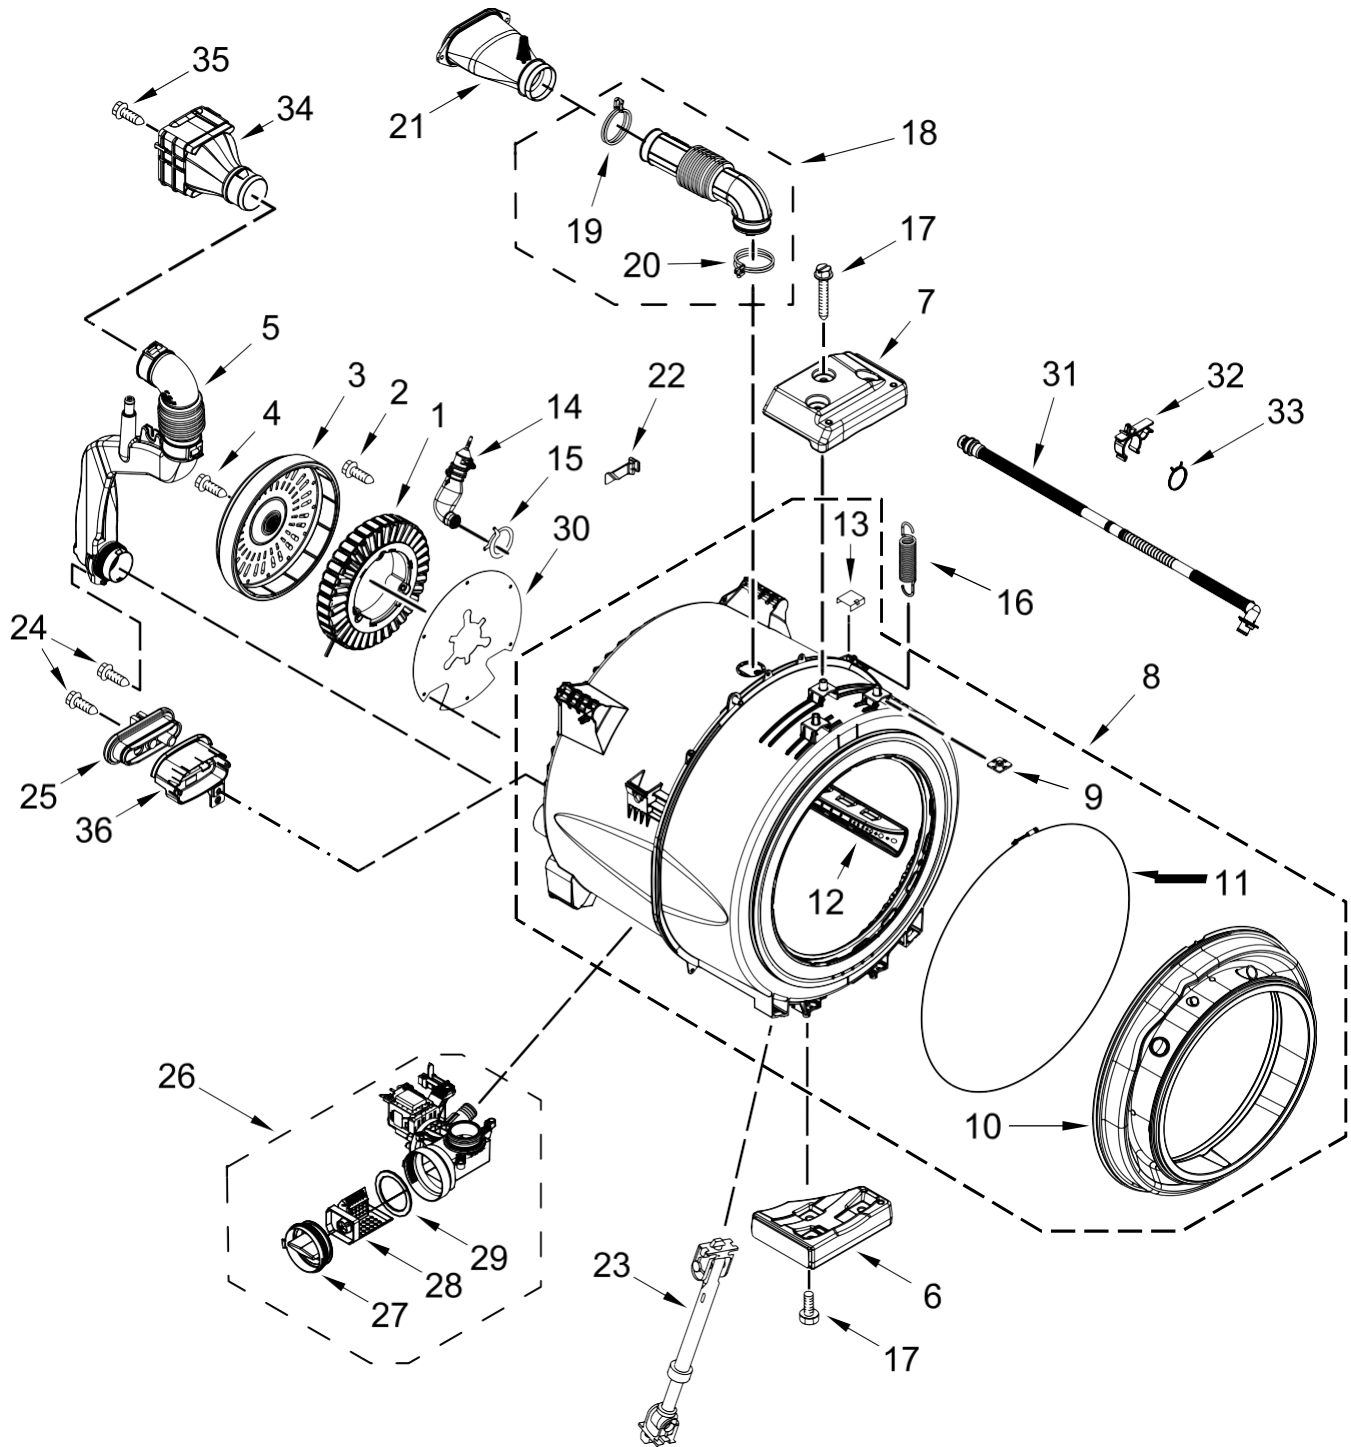

Lavadora Whirlpool 7MFW75HEFW1

Lavadora Whirlpool 7MFW75HEFW1

<u>Illus.</u> <u>No.</u>	<u>Part No.</u>	<u>Description</u>	<u>Illus.</u> <u>No.</u>	<u>Part No.</u>	<u>Description</u>	<u>Illus.</u> <u>No.</u>	<u>Part No.</u>	<u>Description</u>
1	W10734060	Stator, Motor	13	W10793364	Clamp, Tub	27	W10365898	Cap, Filter
2	W10253476	Screw, Stator Mounting	14	W10831586	Airtrap Assembly	28	W10365897	Filter, Element
3	W10544980	Rotor, Motor	15	371499	Clamp, Hose	29	W10365899	Seal, Filter Cap
4	W10253477	Screw, Rotor Mounting	16	W10249487	Spring, Suspension (Set Of 2)	30	W10490826	Shield, Motor
5	W10261582	Pipe, Ventilation Assembly	17	W10261496	Screw, Counterweight	31	W10562025	Drain Hose (Internal)
6	W10237535	Counterweight, Bottom	18	W10568614	Vent Hose Coupling Assembly	32	W10466674	Bracket, Mounting
7	W10253014	Counterweight, Top	19	W10273034	Clamp, Vent Hose	33	W10151157	Clamp, Hose
8	W10754106	Tub Assembly, Drum	20	W10353599	Clamp, Hose	34	W10467494	Fan, Ventilation Assembly
9	8540072	Nut, Push-In	21	W10352818	Vent Tube and Cover	35	8540282	Screw
10	W10474367	Bellow	22	W10316388	Clip, Harness Diverter	36	W10318155	Shield, Heater
11	W10237502	Retainer, Bellow To Tub	23	W10261492	Shock Absorber			
12	W10597205	Baffle, Tub	24	W10306501	Screw			
			25	W10442461	Sensor, Temp			
			26	W10425238	Pump (Complete)