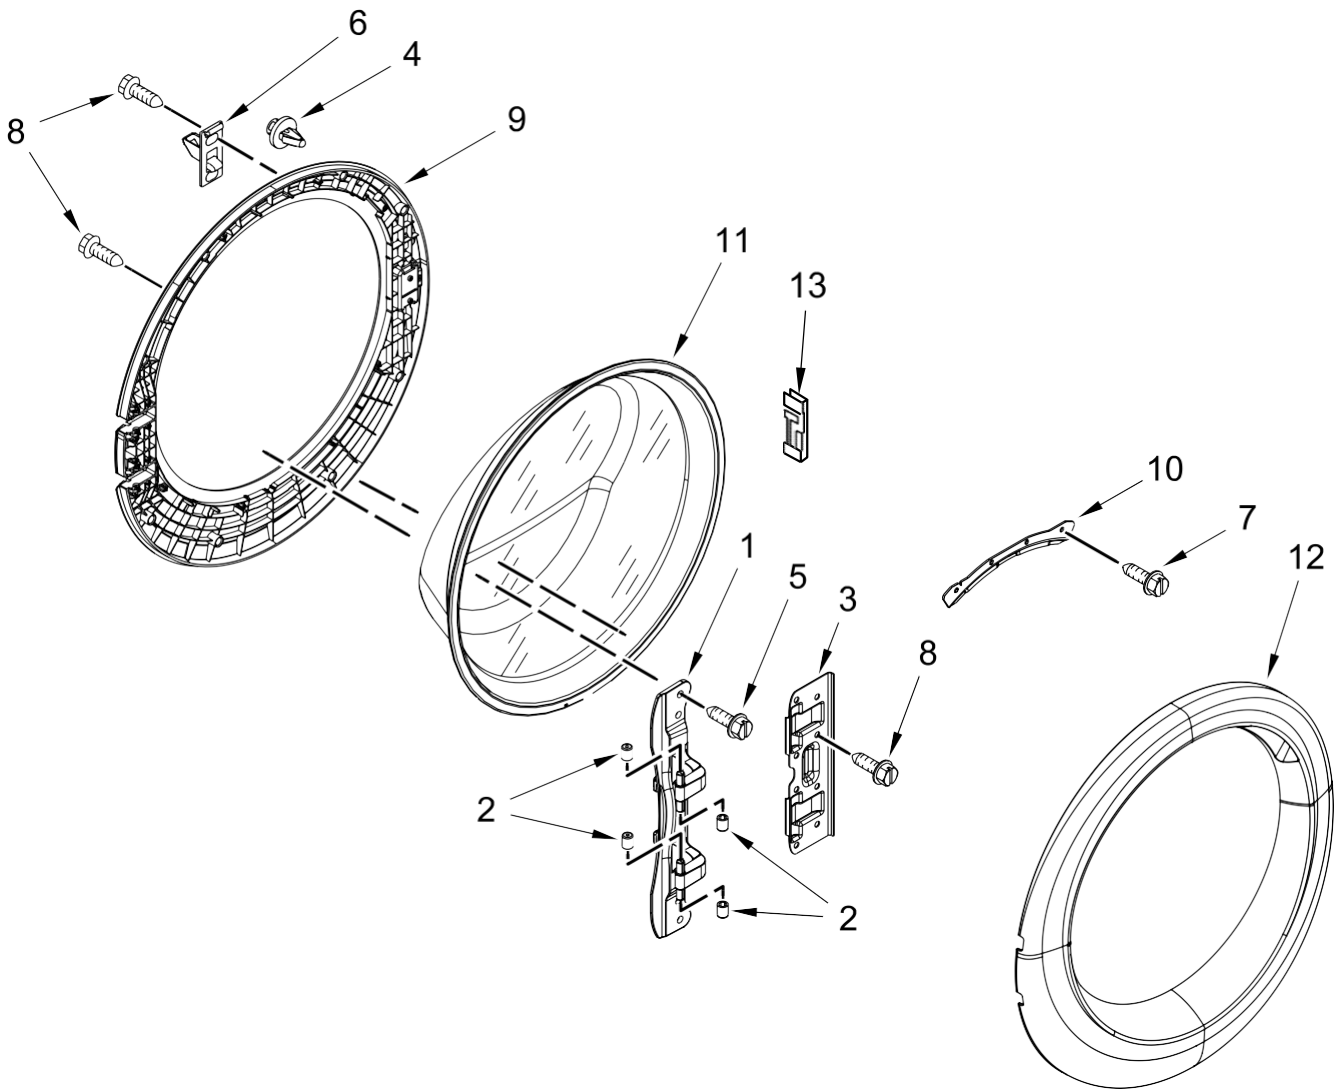

Lavadora Whirlpool 7MFW75HEFW1

Lavadora Whirlpool 7MFW75HEFW1

<u>Illus.</u> <u>No.</u>	<u>Part No.</u>	<u>Description</u>	<u>Illus.</u> <u>No.</u>	<u>Part No.</u>	<u>Description</u>	<u>Illus.</u> <u>No.</u>	<u>Part No.</u>	<u>Description</u>
1		Literature Parts	7	8540282	Screw	20	W10448876	Sensor, Pressure
	W10709304	Installation Instructions	8	W10073890	Leveling Leg Assembly	21	W10509002	Hose, Pressure Switch
	W10849732	Use and Care Guide	9	3359452	Nut, Hex	22	W10245452	Retainer, Spring
	W10602465	Tech Sheet	10	W10746377	Harness, Wiring (Lower Main)	23	W10467484	Brace, Top
	W10849736	Energy Guide (Mexico)	11	W10615477	Spacer, Front Panel	24	356138	Clamp, Hose
	W10849739	Energy Guide (LAR)	12	W10271590	Bolt, Shipping (Set Of 4)	25	W10280024	U-Bend, Drain Hose
2		Top	13	W10237498	Brace, Transport	26	W10267638	Hose, Drain (External)
	W10208373	White	14	W10386102	Panel, Rear	27	W10632346	Power Cord
3		Cabinet	15	W10142290	Screw	28	3351614	Screw
	W10441110	White	16	W10467483	Brace, Rear	29	W10275820	Cover, Power Cord-Transport
4		Panel, Front	17	W10339879	Tie, Cable	30	8540268	Cover, Transport
	W10441116	White	18	W10181028	Clip, Pressure Switch Hose	31	W10208380	Screw and Bushing Assembly
5	W10237503	Retainer, Bellow (To Front Panel)	19	W10367632	Filter, RFI	32	W10304004	Cover, Power Cord
6	W10443885	Lock, Door				33	W10267532	Cable Tie

Lavadora Whirlpool 7MFW75HEFW1

<u>Illus.</u> <u>No.</u>	<u>Part No.</u>	<u>Description</u>
1	W10208415	Hinge, Base
2	W10208398	Cap, Hinge
3	W10208419	Plate, Hinge Retainer
4	8572266	Bumper, Door
5	W10288126	Screw
6	W10488048	Strike, Door

No. Part No. Description

8212487 Inlet Hoses, 5 Ft.
 (Two Braided Hoses
 W/Straight Ends and 4
 Rubber Washers)

8212638RP Inlet Hoses, 6 Ft (Two
 Braided Hoses W/ One
 Straight End and One
 90 Degree End and 4
 Rubber Washers)