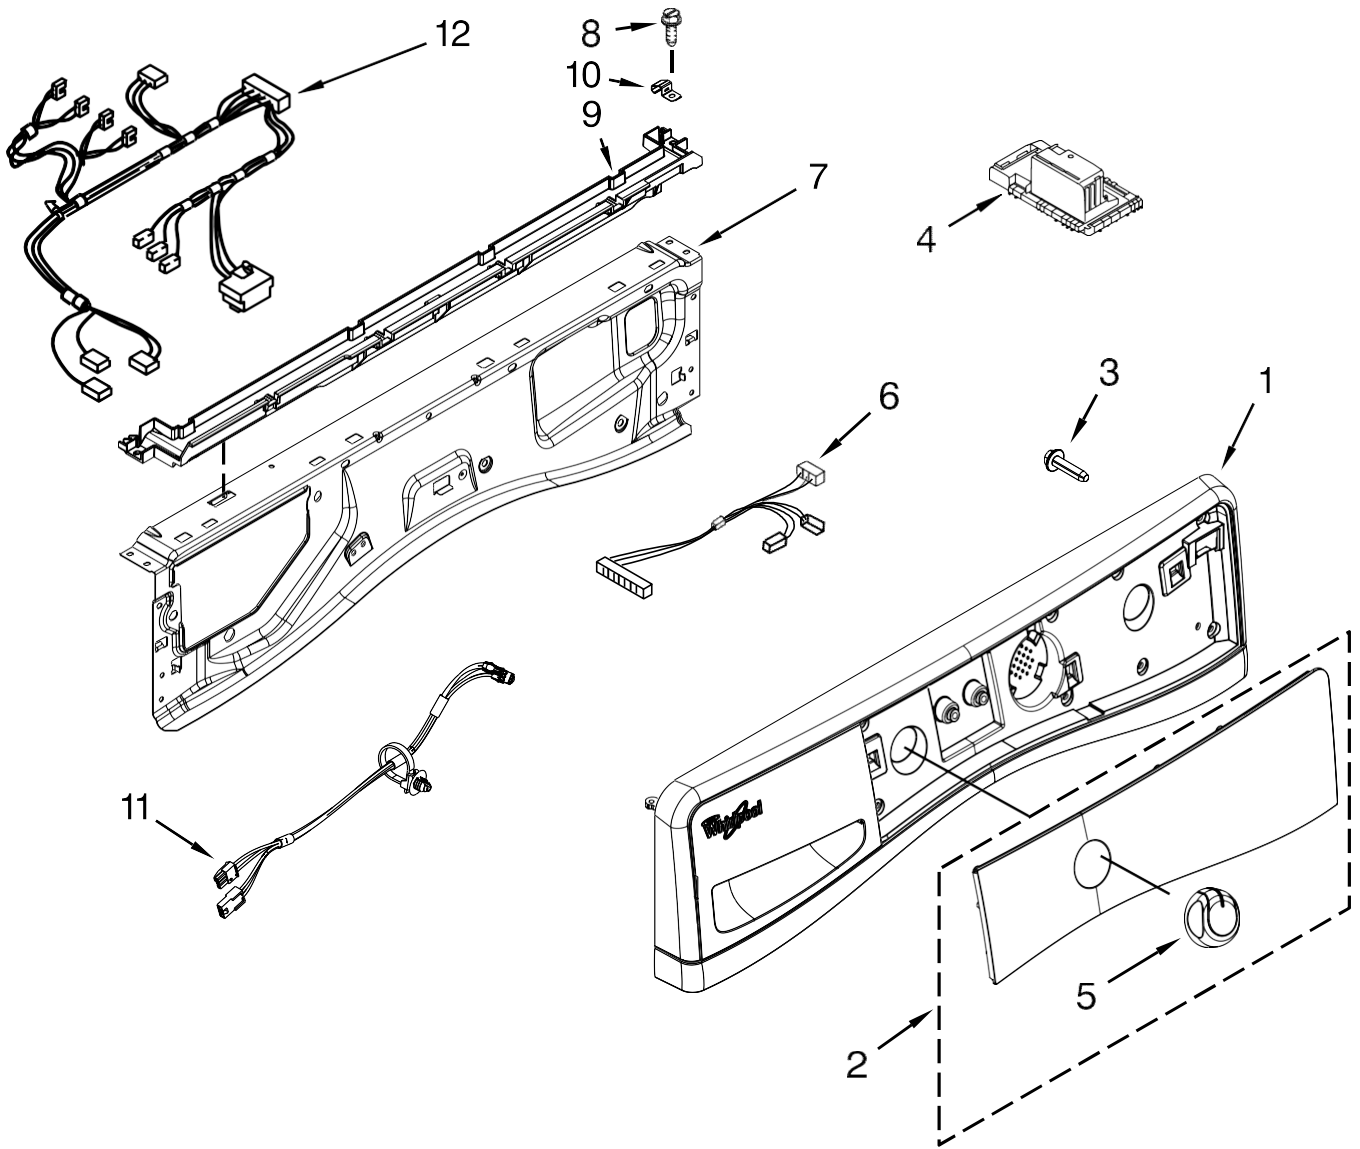

Lavadora Whirlpool 7MFW80HEBWO

<u>Illus.</u> <u>No.</u>	<u>Part No.</u>	<u>Description</u>
1		Assembly, Console
	W10446411	White
2		Assembly, IML
	W10558236	White
3	W10589828	Screw

<u>Illus.</u> <u>No.</u>	<u>Part No.</u>	<u>Description</u>
4	W10583356	Control Unit, Central
5	W10391535	Assembly, Knob
6	W10486216	Harness, UI Jumper
7	W10208197	Bracket, Console
8	W10142290	Screw

<u>Illus.</u> <u>No.</u>	<u>Part No.</u>	<u>Description</u>
9	W10317570	Channel, Water
10	W10317566	Clip, Spring
11	W10486571	Harness, UI
12	W10550613	Harness, Main (Upper)