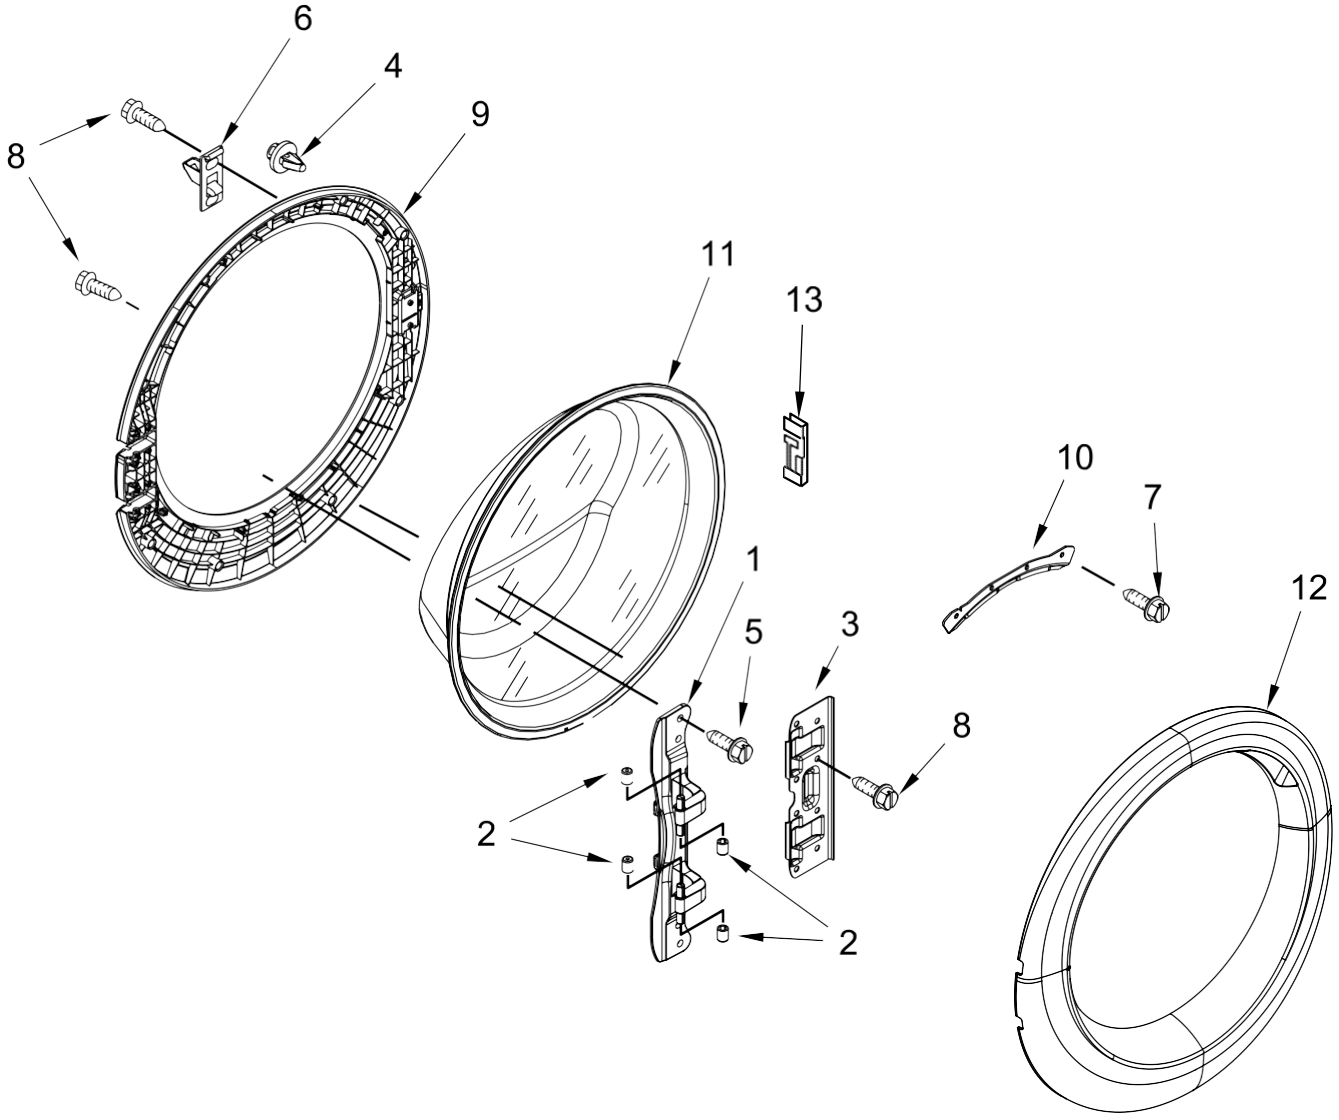

Lavadora Whirlpool 7MFW80HEBW0

<u>Illus.</u> <u>No.</u>	<u>Part No.</u>	<u>Description</u>
1		Literature Parts
	W10586451	Installation Instructions
	W10595184	Owners Manual
	W10441081	Tech Sheet
	W10623518	Energy Guide
2		Top
	W10208373	White
3		Cabinet
	W10441110	White
4		Panel, Front
	W10441116	White
5	W10237503	Retainer, Bellow (To Front Panel)
6	8183197	Lock, Door
7	8540282	Screw
8	W10001130	Foot, Front
9	W10339879	Tie, Cable
10	W10586878	Harness, Wiring (Lower Main)

<u>Illus.</u> <u>No.</u>	<u>Part No.</u>	<u>Description</u>
11	W10374126	Motor Control Unit
12		Bolt, Shipping
	W10538715	Upper
	W10538711	Lower
13	W10237498	Brace, Transport
14	W10568353	Panel, Rear
15	W10142290	Screw
16	W10467483	Brace, Rear
17	3359452	Nut, Hex
18	W10181028	Clip, Pressure Switch Hose
19	W10367632	Filter, Interference
20	W10448876	Sensor, Pressure
21	W10575417	Hose, Pressure Switch
22	W10245452	Retainer, Spring
23	W10467484	Brace, Top
24	356138	Clamp, Hose
25	W10280024	U-Bend, Drain Hose

<u>Illus.</u> <u>No.</u>	<u>Part No.</u>	<u>Description</u>
26	W10267638	Hose, Drain (External)
27	W10434975	Power Cord
28	3351614	Screw
29	W10275820	Cover, Power Cord-Transport
30	8182700	Cover, Transport
31	W10208380	Screw, Bush Assembly
32	W10304004	Cover, Power Cord
33	W10615477	Spacer, Front Panel
34	3357450	Washer, Hose Adapter
35	W10269488	Connector, Hose -"Y"
36	353362	Washer, Filter
37		Hose, Water Inlet
	W10194210	Cold Water
	W10194211	Hot Water
38	W10242307	Washer, Inlet Hose

ACCESSORY PARTS

<u>Illus.</u>	<u>No.</u>	<u>Part No.</u>	<u>Description</u>
		8212487RP	Inlet Hoses, 5 Ft. (Two Braided Hoses W/ Straight Ends and 4 Rubber Washers)
		8212638RP	Inlet Hoses, 6 Ft (Two Braided Hoses W/ One Straight End and One 90 Degree End and 4 Rubber Washers)
		285863	4' Drain Hose w/Clamp
		4396899	Rear Guard
		W10298318RKit	Kit, Stack
		31682	Appliance Cleaner
		W10135699	Affresh Odor Remover
		8212526	Washer, Drip Tray
		1903WH	Laundry Supply Storage Cart