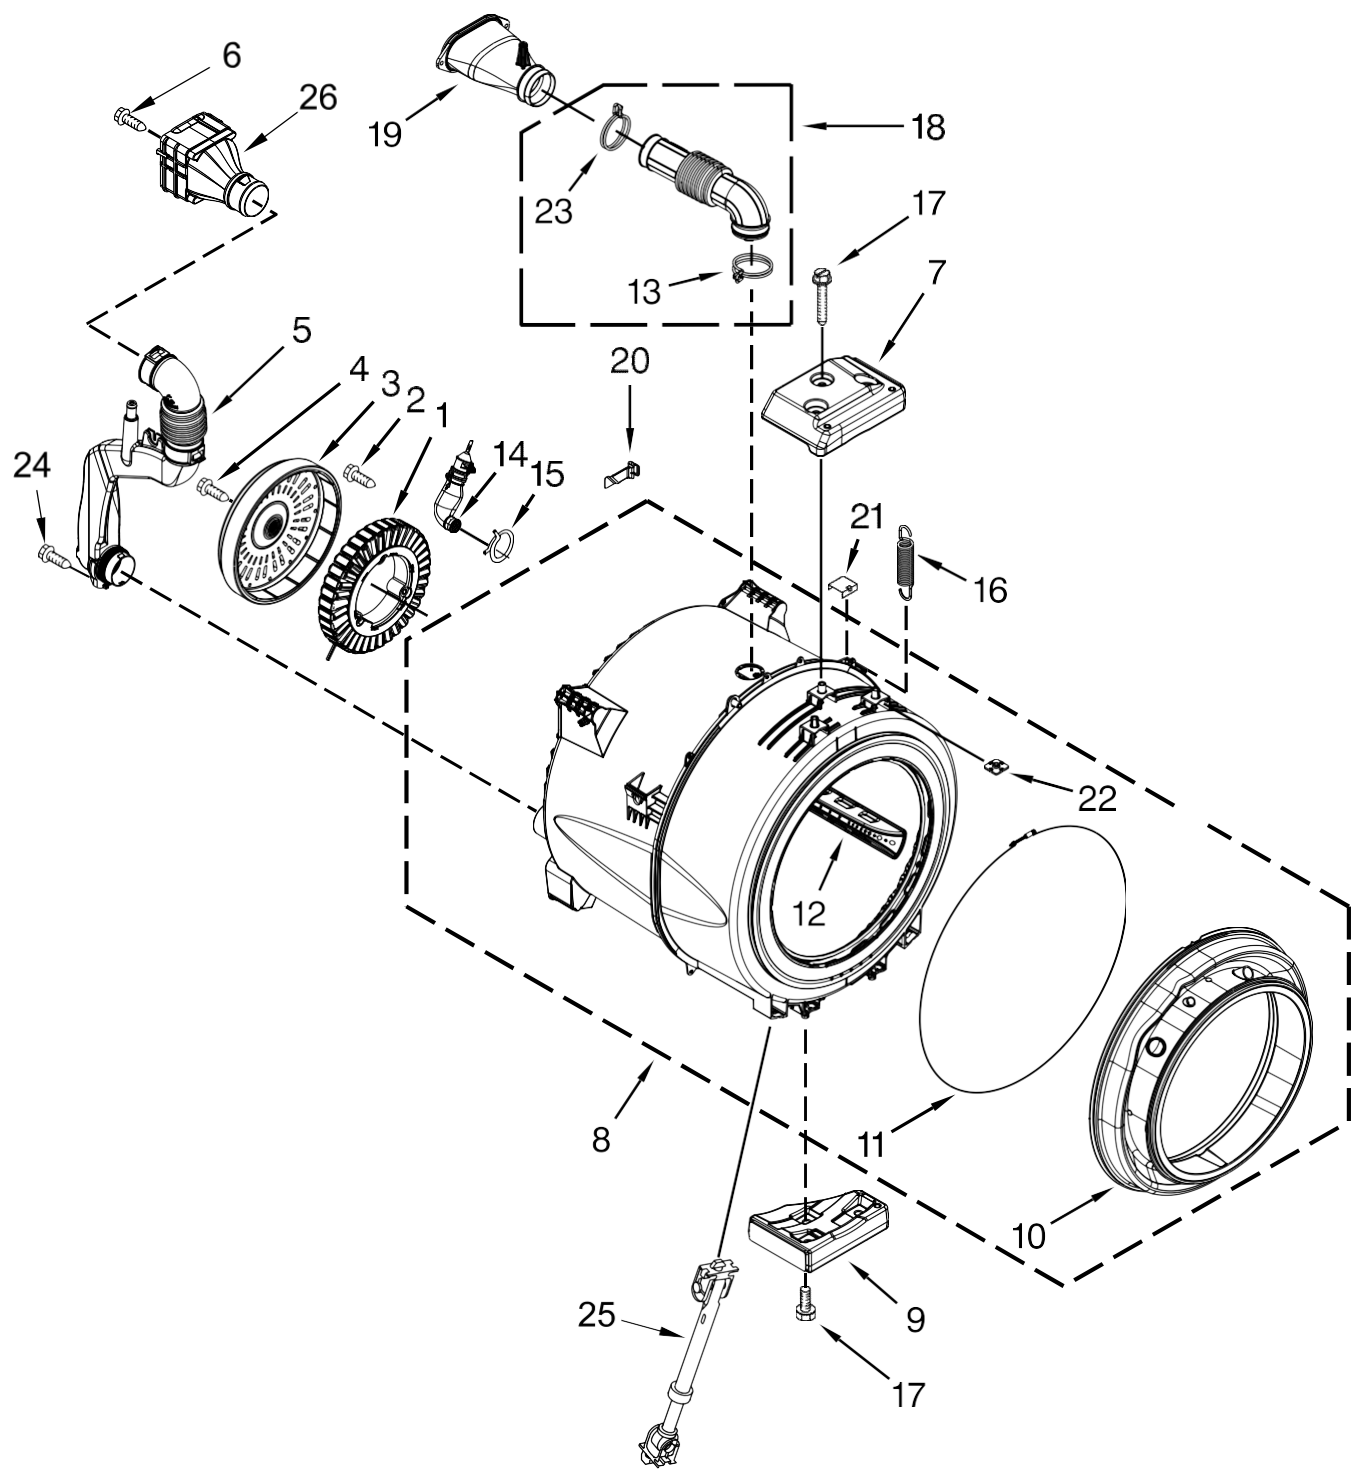

Lavadora Whirlpool 7MFW80HEBW0

<u>Illus.</u> <u>No.</u>	<u>Part No.</u>	<u>Description</u>
1	W10213978	Stator, Motor
2	W10253476	Screw, Stator Mounting
3	W10213980	Rotor, Motor
4	W10253477	Screw, Rotor Mounting
5	W10261582	Pipe, Ventilation Assembly
6	8540282	Screw
7	W10452854	Counterweight, Top
8	W10451926	Tub Assembly, Drum
9	W10452855	Counterweight, Bottom
10	W10340443	Bellow
11	W10237502	Retainer, Bellow To Tub

<u>Illus.</u> <u>No.</u>	<u>Part No.</u>	<u>Description</u>
12	W10279544	Baffle, Tub
13	W10353599	Clamp, Hose
14	W10260500	Airtrap Assembly
15	371499	Clamp, Hose
16	W10249487	Spring, Suspension (Set Of 2)
17	W10261496	Screw, Counterweight
18	W10568614	Vent Hose Coupling Assembly
19	W10352818	Vent Tube and Cover
20	W10316388	Clip, Harness Diverter
21	8540092	Clamp, Tub
22	8540072	Nut, Push-In

<u>Illus.</u> <u>No.</u>	<u>Part No.</u>	<u>Description</u>
23	W10273034	Clamp, Vent Hose
24	W10306501	Screw
25	W10261492	Shock Absorber
26	W10460108	Fan, Ventilation Assembly