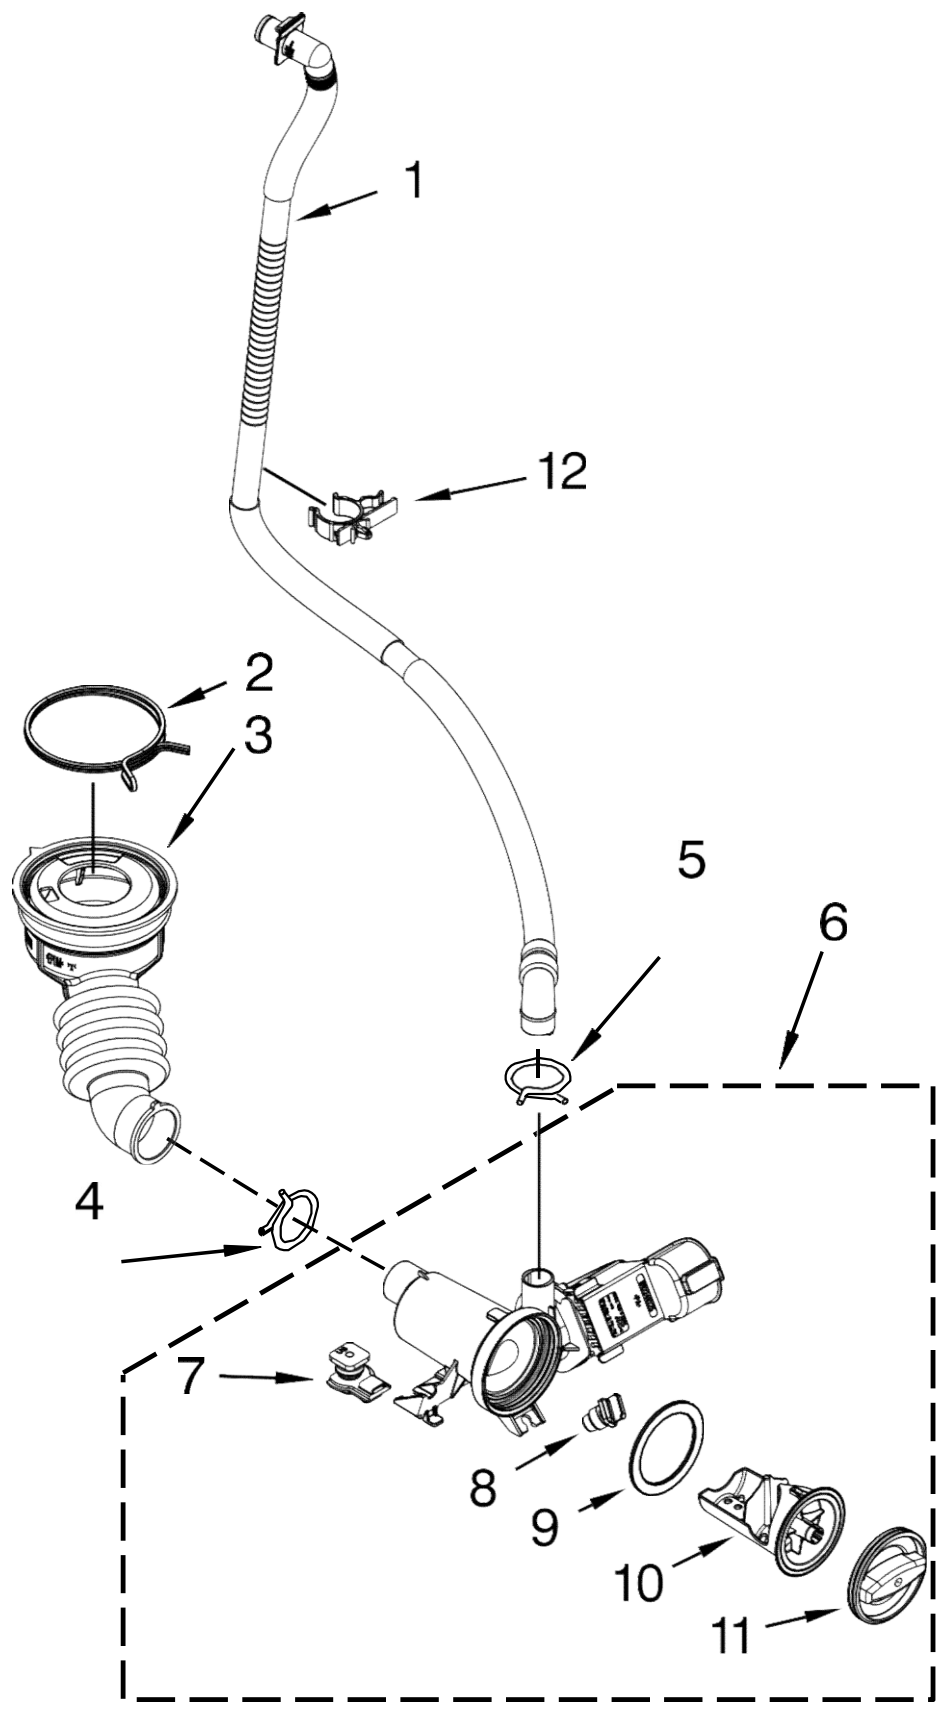

Lavadora Whirlpool 7MFW80HEBW0

<u>Illus. No.</u>	<u>Part No.</u>	<u>Description</u>
1	W10267642	Drain Hose (Internal)
2	8181734	Clamp, Hose
3	W10467168	Hose, Tub to Pump
4	W10273036	Clamp, Hose
5	356138	Clamp, Hose

<u>Illus. No.</u>	<u>Part No.</u>	<u>Description</u>
6	W10454196	Pump (Complete)
7	W10338326	Grommet, Damper (Rear)
8	8182816	Grommet, Damper (Front)
9	8181736	Seal, Filter Cap
10	W10241027	Filter, Pump

<u>Illus. No.</u>	<u>Part No.</u>	<u>Description</u>
11	W10338322	Cap, Filter
12	W10441646	Retainer, Drain Hose