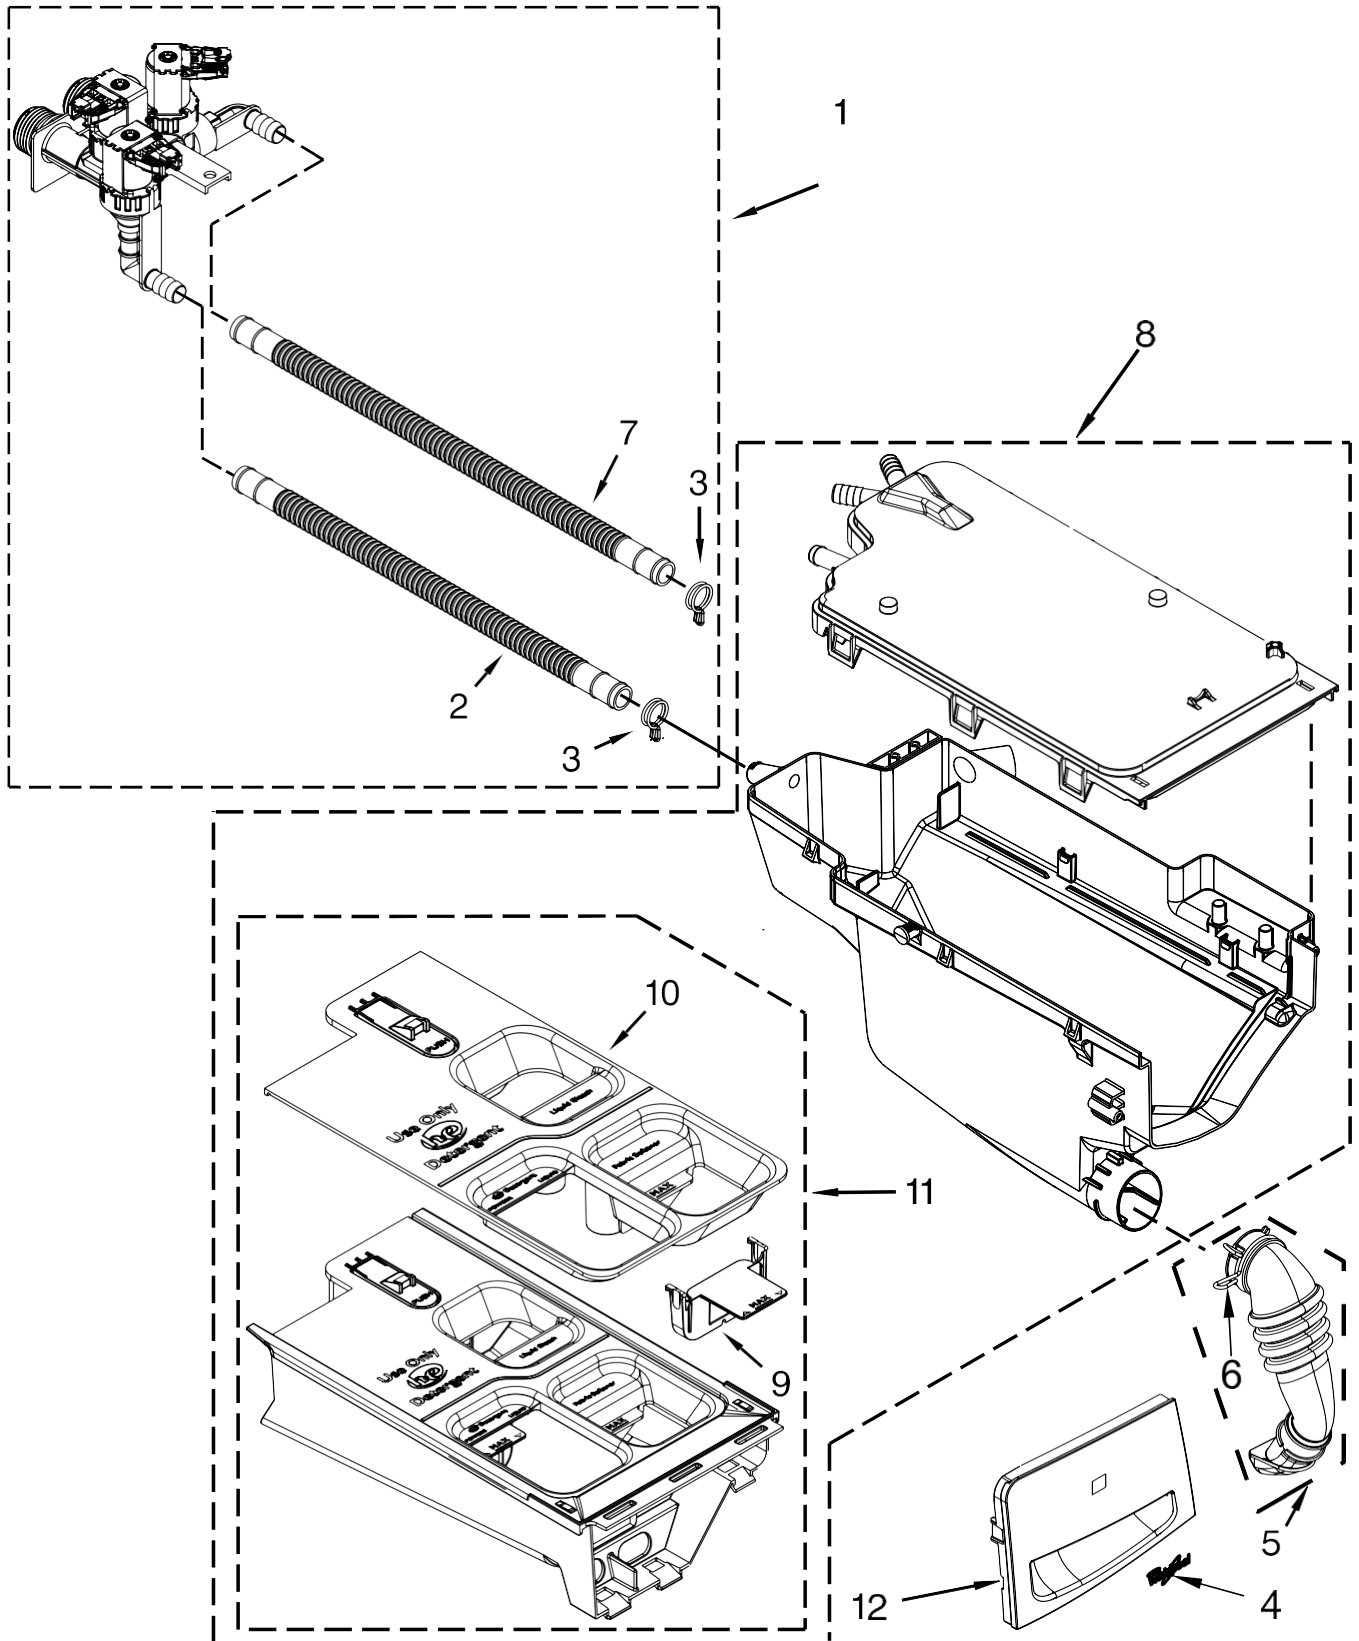

Lavadora Whirlpool 7MFW80HEBW0

<u>Illus. No.</u>	<u>Part No.</u>	<u>Description</u>
1	W10509710	Valve, Inlet Assembly
2	W10435239	Hose, Grey
3	9724997	Clamp, Hose
4		Badge
	W10387117	White (Whirlpool)
5	W10239966	Hose, Dispenser To Bellow

<u>Illus. No.</u>	<u>Part No.</u>	<u>Description</u>
6	W10239910	Clamp, Hose
7	W10435240	Hose, Black
8	W10365881	Housing, Dispenser Assembly (Includes Items 2, 3 and 7)
9	W10411442	Separator, With Selection Slider
10	W10365887	Siphon, Bleach/Softener

<u>Illus. No.</u>	<u>Part No.</u>	<u>Description</u>
11	W10365885	Drawer, Detergent (Complete)
12		Handle, Drawer
	W10446404	White (Includes Item 4)