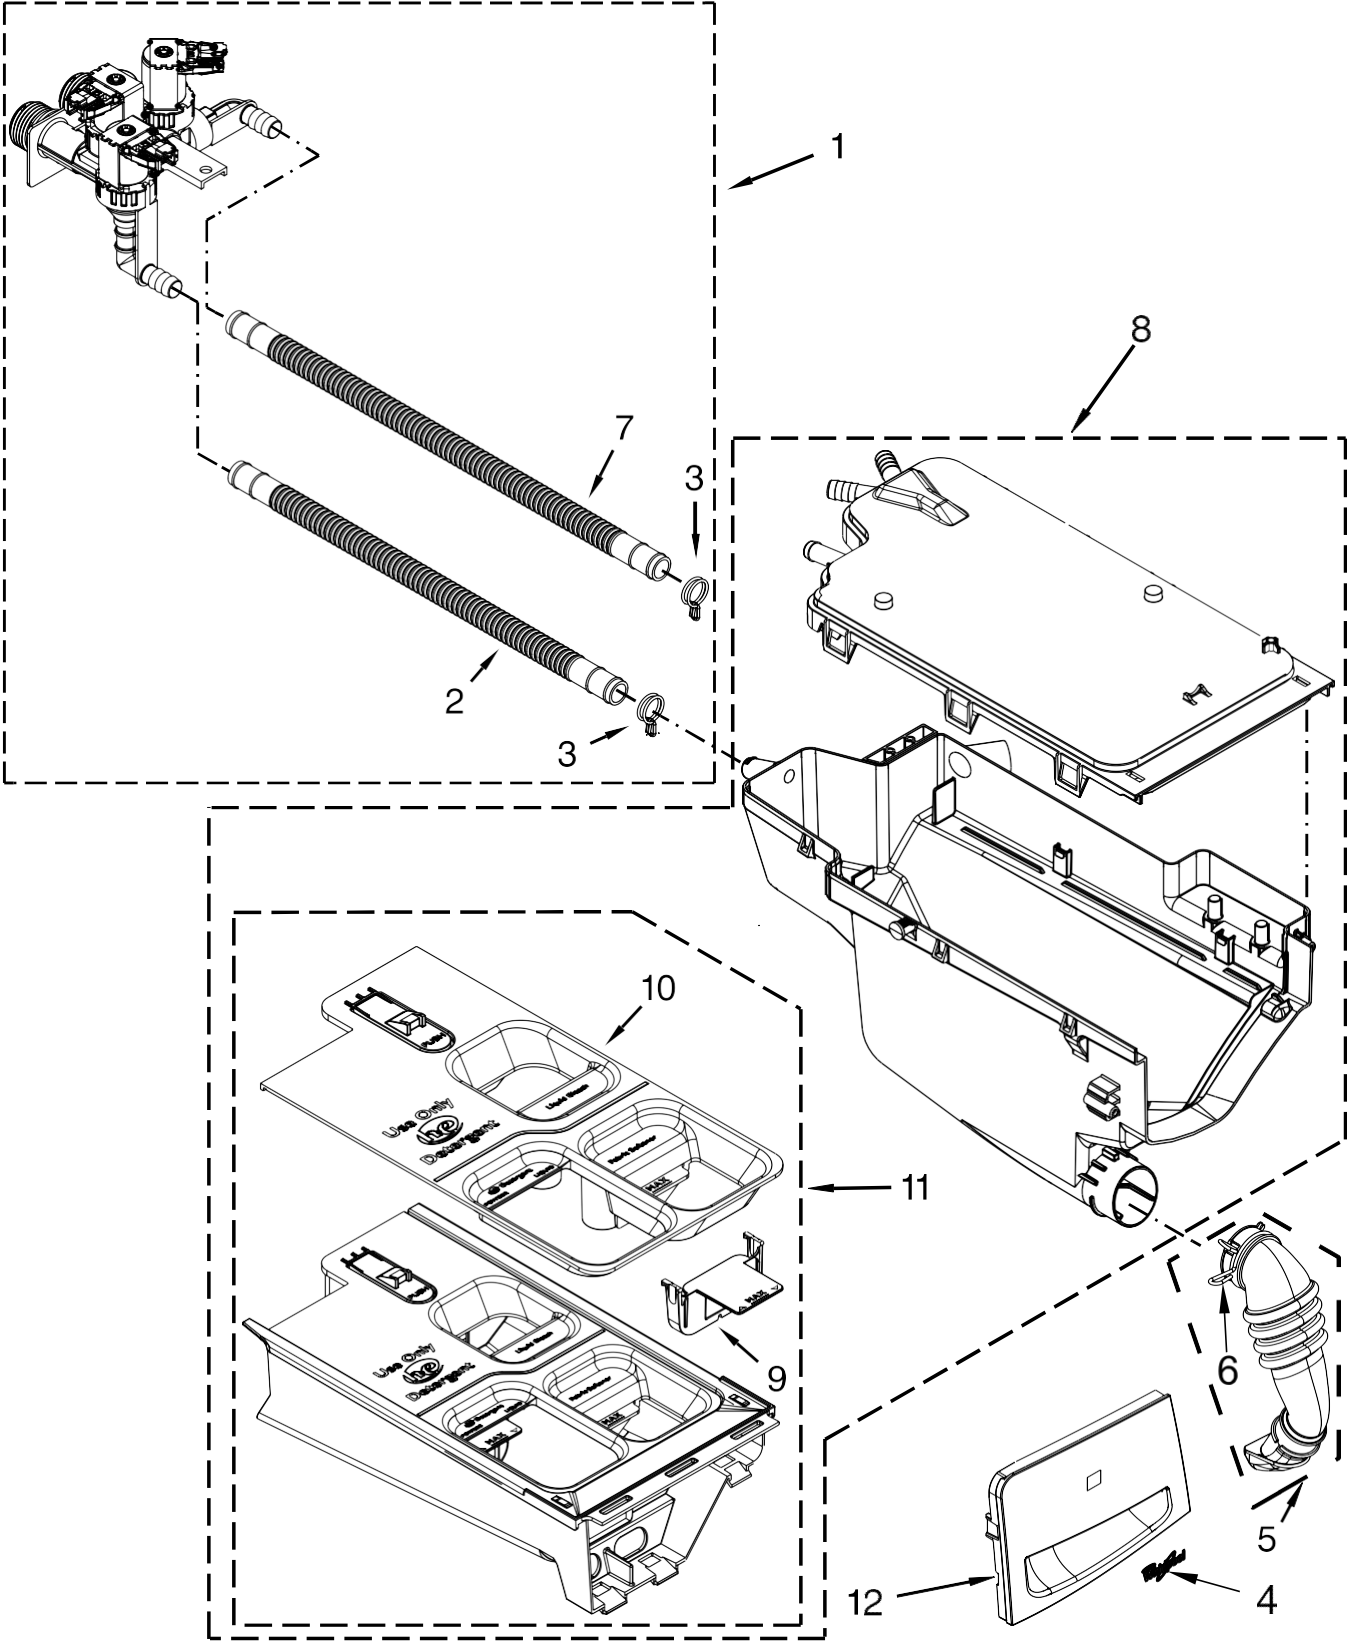

Lavadora Whirlpool 7MFW81HEDW0

<u>Illus. No.</u>	<u>Part No.</u>	<u>Description</u>
1	W10509710	Valve, Inlet Assembly
2	W10577770	Hose, Grey
3	W10096851	Clamp, Hose
4	W10387117	Badge White
5	W10239966	Hose, Dispenser To Bellow

<u>Illus. No.</u>	<u>Part No.</u>	<u>Description</u>
6	W10239910	Clamp, Hose
7	W10577787	Hose, Black
8	W10365881	Housing, Dispenser Assembly (Includes Items 2, 3 and 7)
9	W10411442	Separator, With Selection Slider

<u>Illus. No.</u>	<u>Part No.</u>	<u>Description</u>
10	W10365887	Siphon, Bleach/Softener
11	W10365885	Drawer, Detergent (Complete)
12	W10446404	Handle, Drawer (Includes Item 4) White