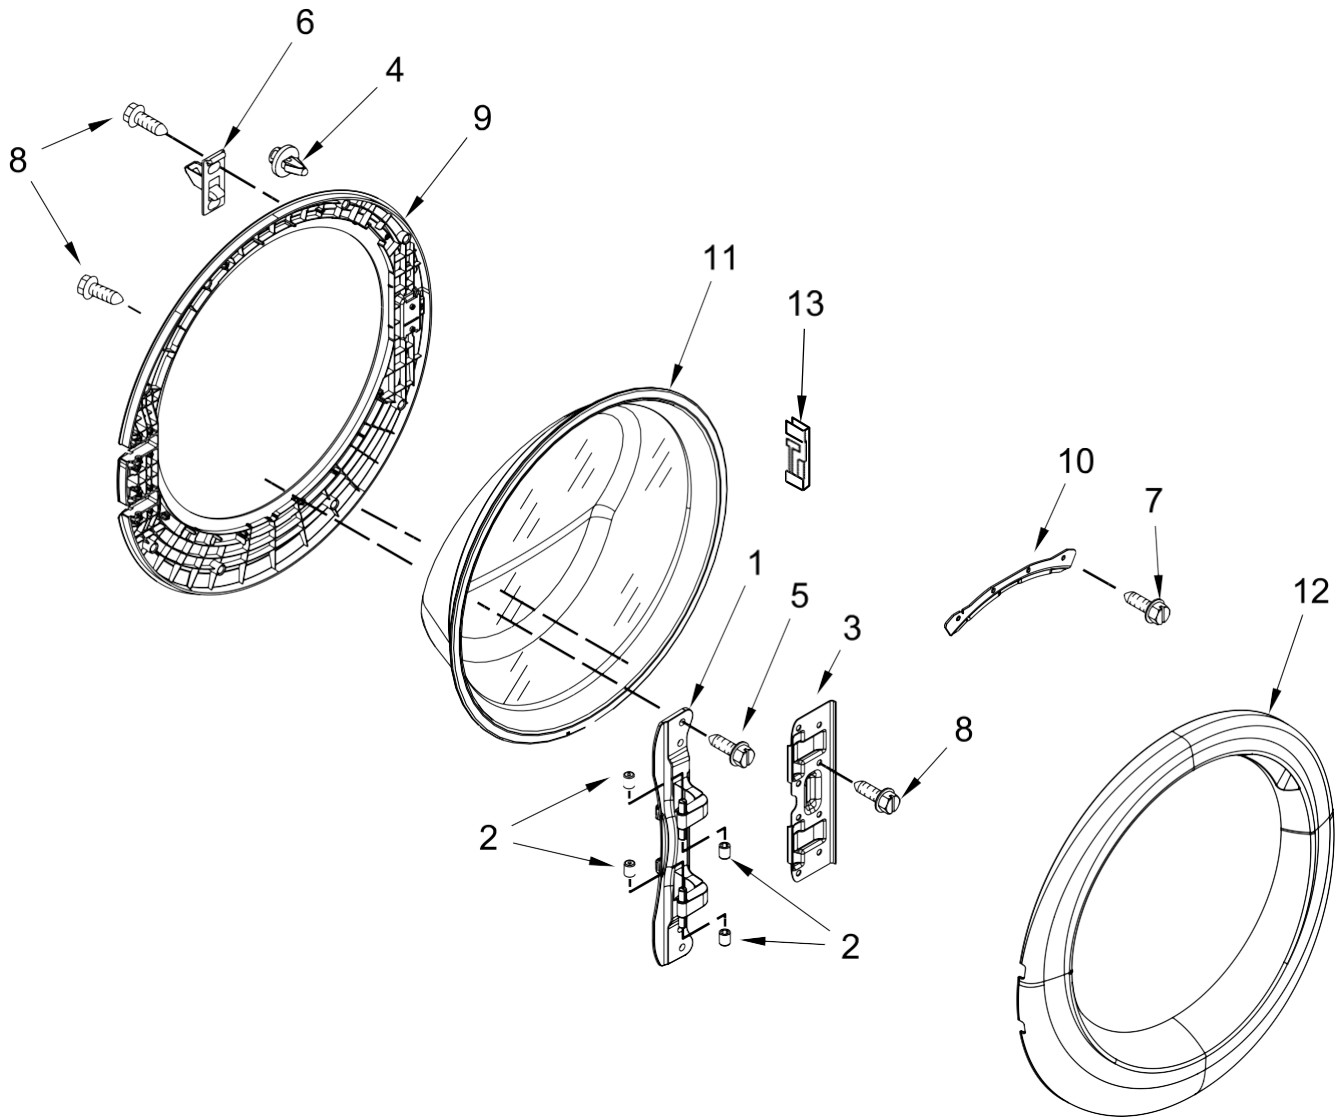

Lavadora Whirlpool 7MFW81HEDWO

<u>Illus. No.</u>	<u>Part No. Description</u>
1	Literature Parts W10709304 Installation Instructions W10709314 Owners Manual W10602465 Tech Sheet W10714842 Energy Guide
2	Top W10208373 White
3	Cabinet W10441110 White
4	Panel, Front W10441116 White
5	W10237503 Retainer, Bellow (To Front Panel)
6	W10443885 Lock, Door
7	8540282 Screw
8	W10001130 Foot, Front
9	W10339879 Tie, Cable
10	W10572166 Harness, Wiring (Lower Main)
11	W10615477 Spacer, FrontPanel

<u>Illus. No.</u>	<u>Part No. Description</u>
12	W10538715 Bolt, Shipping Upper W10538711 Bolt, Shipping Lower
13	W10237498 Brace, Transport
14	W10568353 Panel, Rear
15	W10142290 Screw
16	W10467483 Brace, Rear
17	3359452 Nut, Hex
18	W10181028 Clip, Pressure Switch Hose
19	W10367632 Filter, Interference
20	W10448876 Sensor, Pressure
21	W10575417 Hose, Pressure Switch
22	W10245452 Retainer, Spring
23	W10467484 Brace, Top
24	356138 Clamp, Hose
25	W10280024 U-Bend, Drain Hose
26	W10267638 Hose, Drain (External)

<u>Illus. No.</u>	<u>Part No. Description</u>
27	W10434975 Power Cord
28	3351614 Screw
29	W10275820 Cover, Power Cord-Transport
30	8182700 Cover, Transport
31	W10208380 Screw and Bushing Assembly
32	W10304004 Cover, Power Cord
33	W10567155 Screw
34	3357450 Washer, Hose Adapter
35	W10269488 Connector, Hose -"Y"
36	353362 Washer, Filter
37	Hose, Water Inlet W10194210 Cold Water W10194211 Hot Water
38	W10242307 Washer, Inlet Hose

<u>Illus. No.</u>	<u>Part No.</u>	<u>Description</u>
5		Assembly, Timer Knob
	W10631126	White
6	W10632341	Harness, Main (Upper)
7	W10208197	Bracket, Console
8	W10142290	Screw

<u>Illus. No.</u>	<u>Part No.</u>	<u>Description</u>
9	W10636058	Water Channel
10	W10317566	Clip, Spring
11	W10442440	Harness, UI