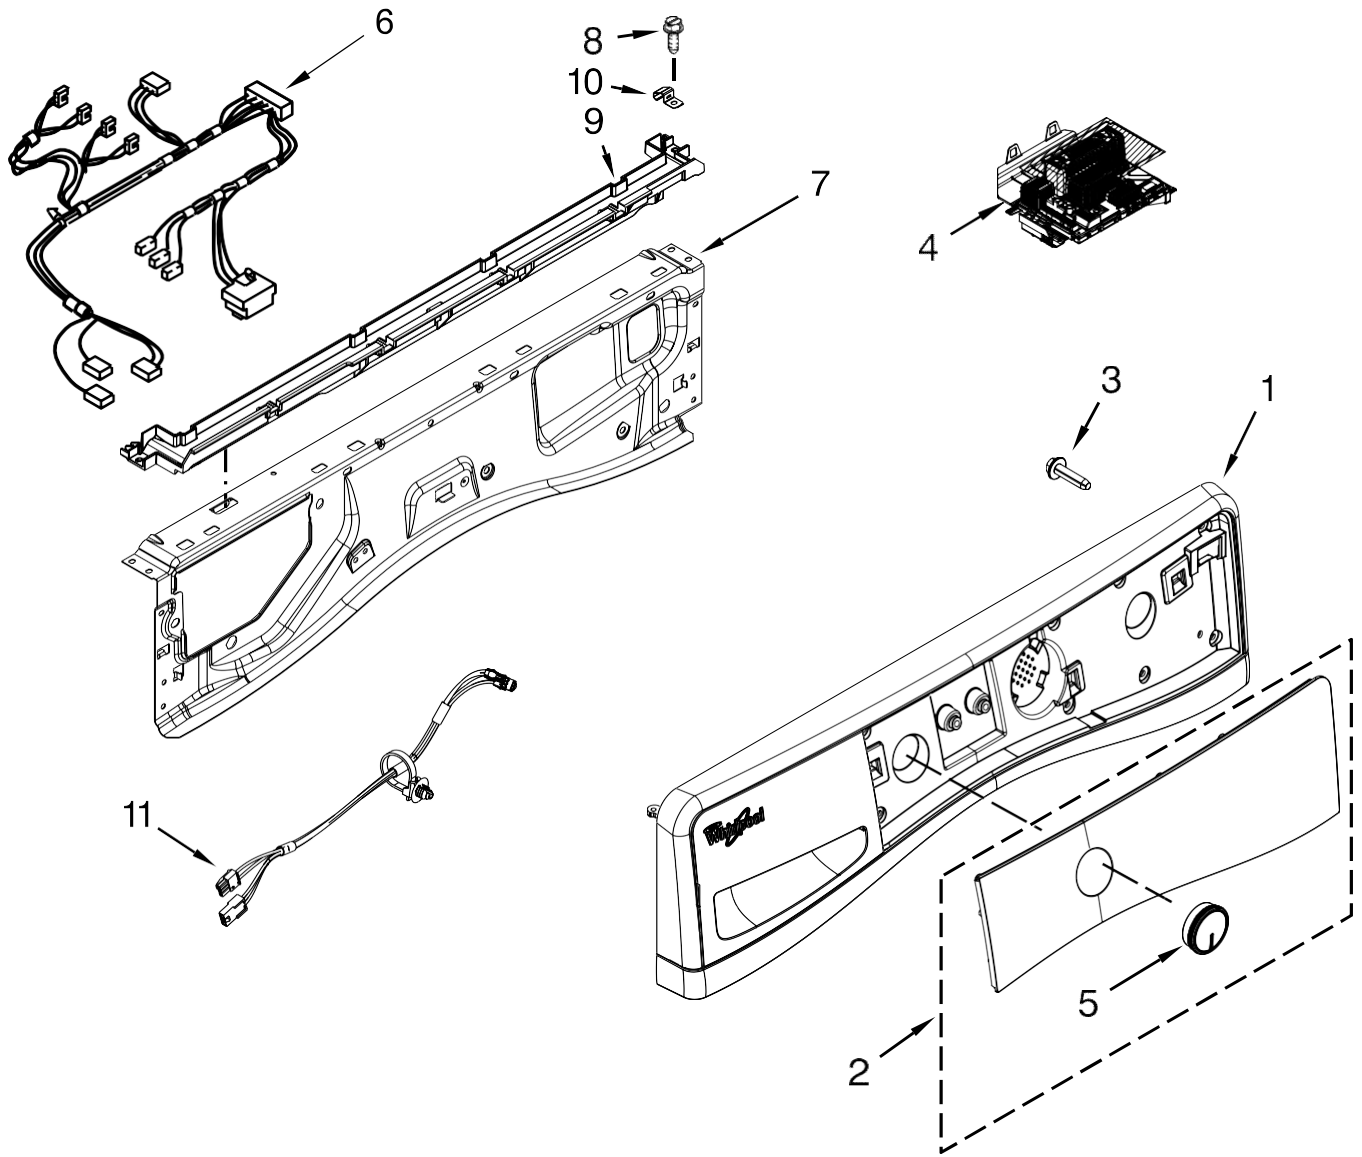

Lavadora Whirlpool 7MFW81HEDW0

<u>Illus. No.</u>	<u>Part No.</u>	<u>Description</u>
1		Assembly, Console
	W10446411	White
2		Assembly, IML
	W10433083	White
3	W10589828	Screw
4	W10693597	Control Unit, Appliance

<u>Illus. No.</u>	<u>Part No.</u>	<u>Description</u>
5		Assembly, Timer Knob
	W10631126	White
6	W10632341	Harness, Main (Upper)
7	W10208197	Bracket, Console
8	W10142290	Screw

<u>Illus. No.</u>	<u>Part No.</u>	<u>Description</u>
9	W10636058	Water Channel
10	W10317566	Clip, Spring
11	W10442440	Harness, UI