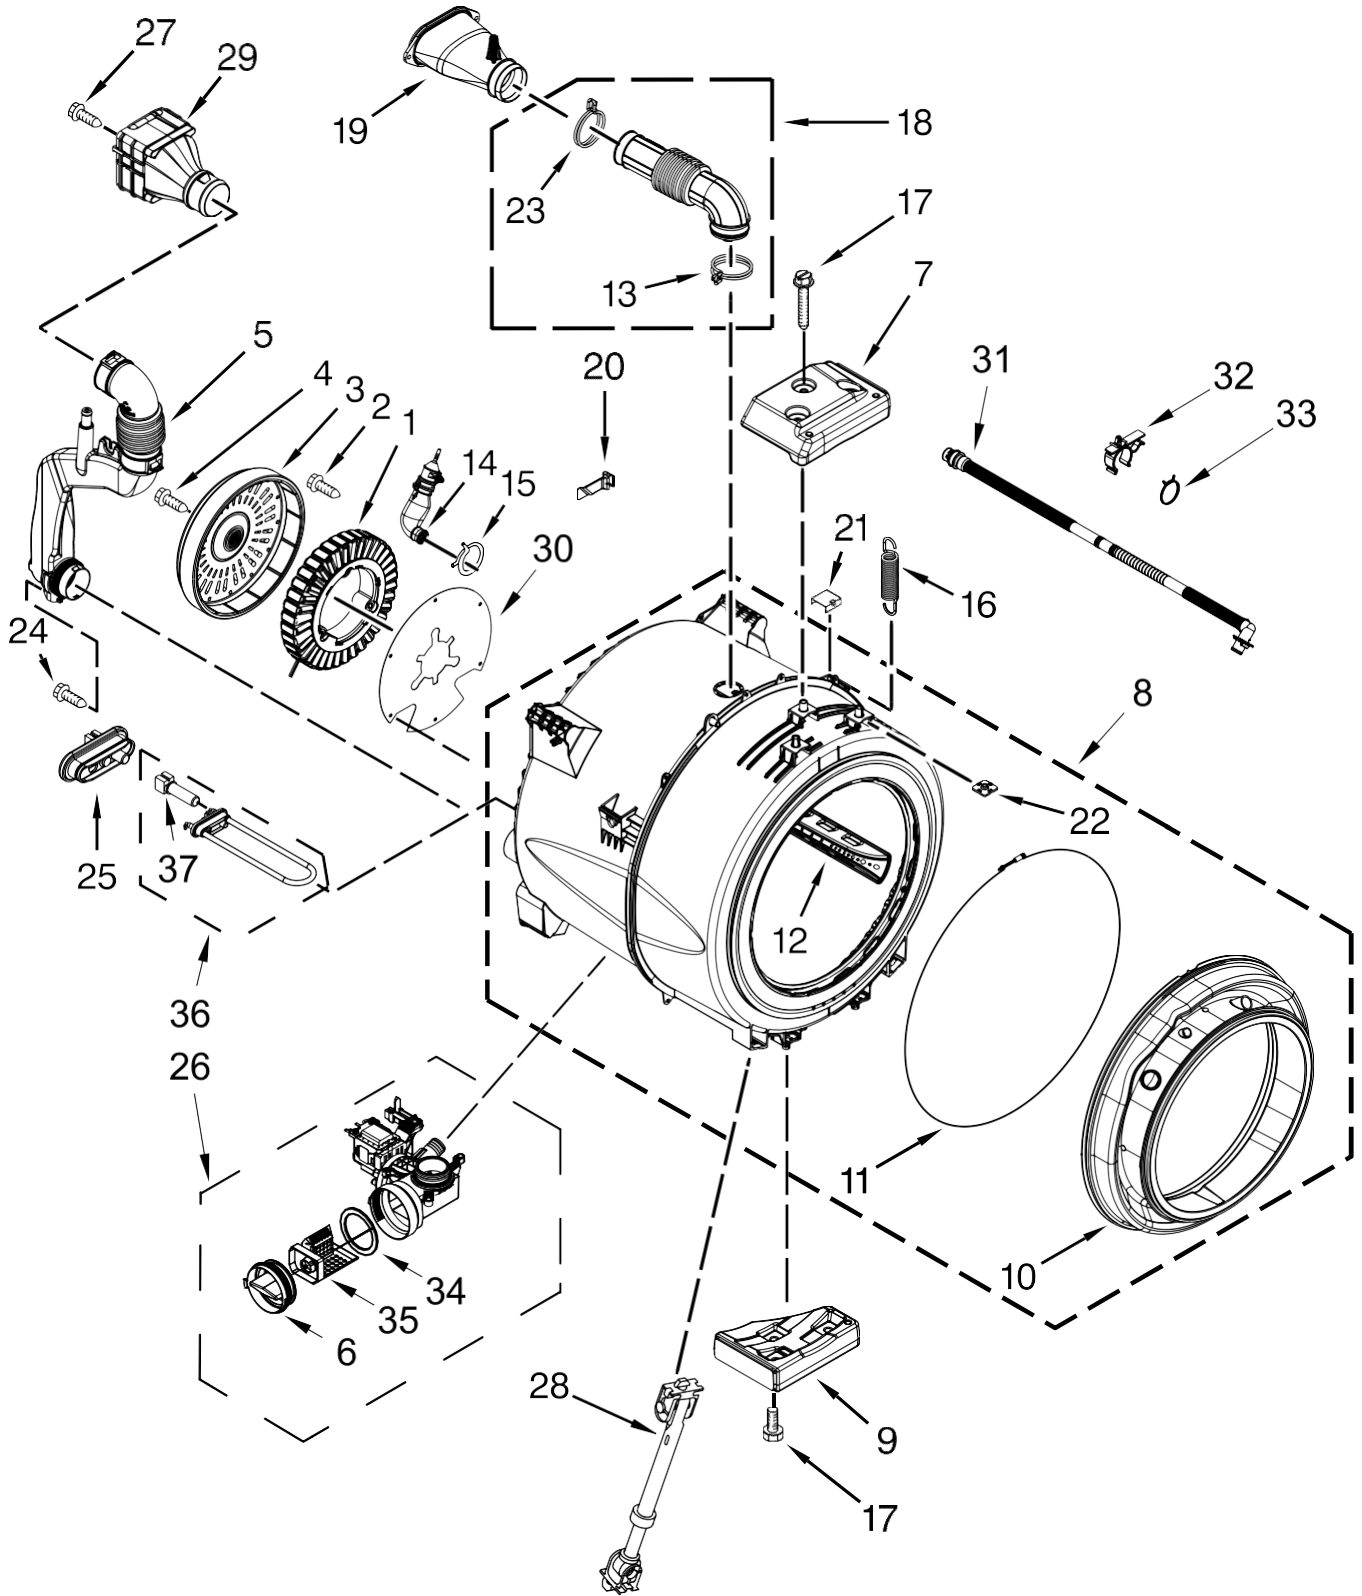

Lavadora Whirlpool 7MFW81HEDW0

<u>Illus. No.</u>	<u>Part No.</u>	<u>Description</u>
1	W10716185	Stator, Motor
2	W10253476	Screw, Stator Mounting
3	W10453673	Rotor, Motor
4	W10253477	Screw, Rotor Mounting
5	W10261582	Pipe, Ventilation Assembly
6	W10365898	Cap, Filter
7	W10452854	Counterweight, Top
8	W10608749	Tub Assembly, Drum
9	W10452855	Counterweight, Bottom
10	W10474367	Bellow
11	W10237502	Retainer, Bellow To Tub
12	W10597205	Baffle, Tub

<u>Illus. No.</u>	<u>Part No.</u>	<u>Description</u>
13	W10353599	Clamp, Hose
14	W10626116	Airtrap Assembly
15	371499	Clamp, Hose
16	W10249487	Spring, Suspension (Set Of 2)
17	W10261496	Screw, Counterweight
18	W10568614	Vent Hose Coupling Assembly
19	W10352818	Vent Tube and Cover
20	W10316388	Clip, Harness Diverter
21	8540092	Clamp, Tub
22	8540072	Nut, Push-In
23	W10273034	Clamp, Vent Hose
24	W10306501	Screw
25	W10318155	Shield, Heater

<u>Illus. No.</u>	<u>Part No.</u>	<u>Description</u>
26	W10425238	Pump (Complete)
27	8540282	Screw
28	W10261492	Shock Absorber
29	W10628719	Fan, Ventilation Assembly
30	W10490826	Shield, Motor
31	W10562025	Drain Hose (Internal)
32	W10466674	Bracket, Mounting
33	W10151157	Clamp, Hose
34	W10365899	Seal, Filter Cap
35	W10365897	Filter, Element
36	W10576399	Heater
37	W10467289	Sensor, Temperature