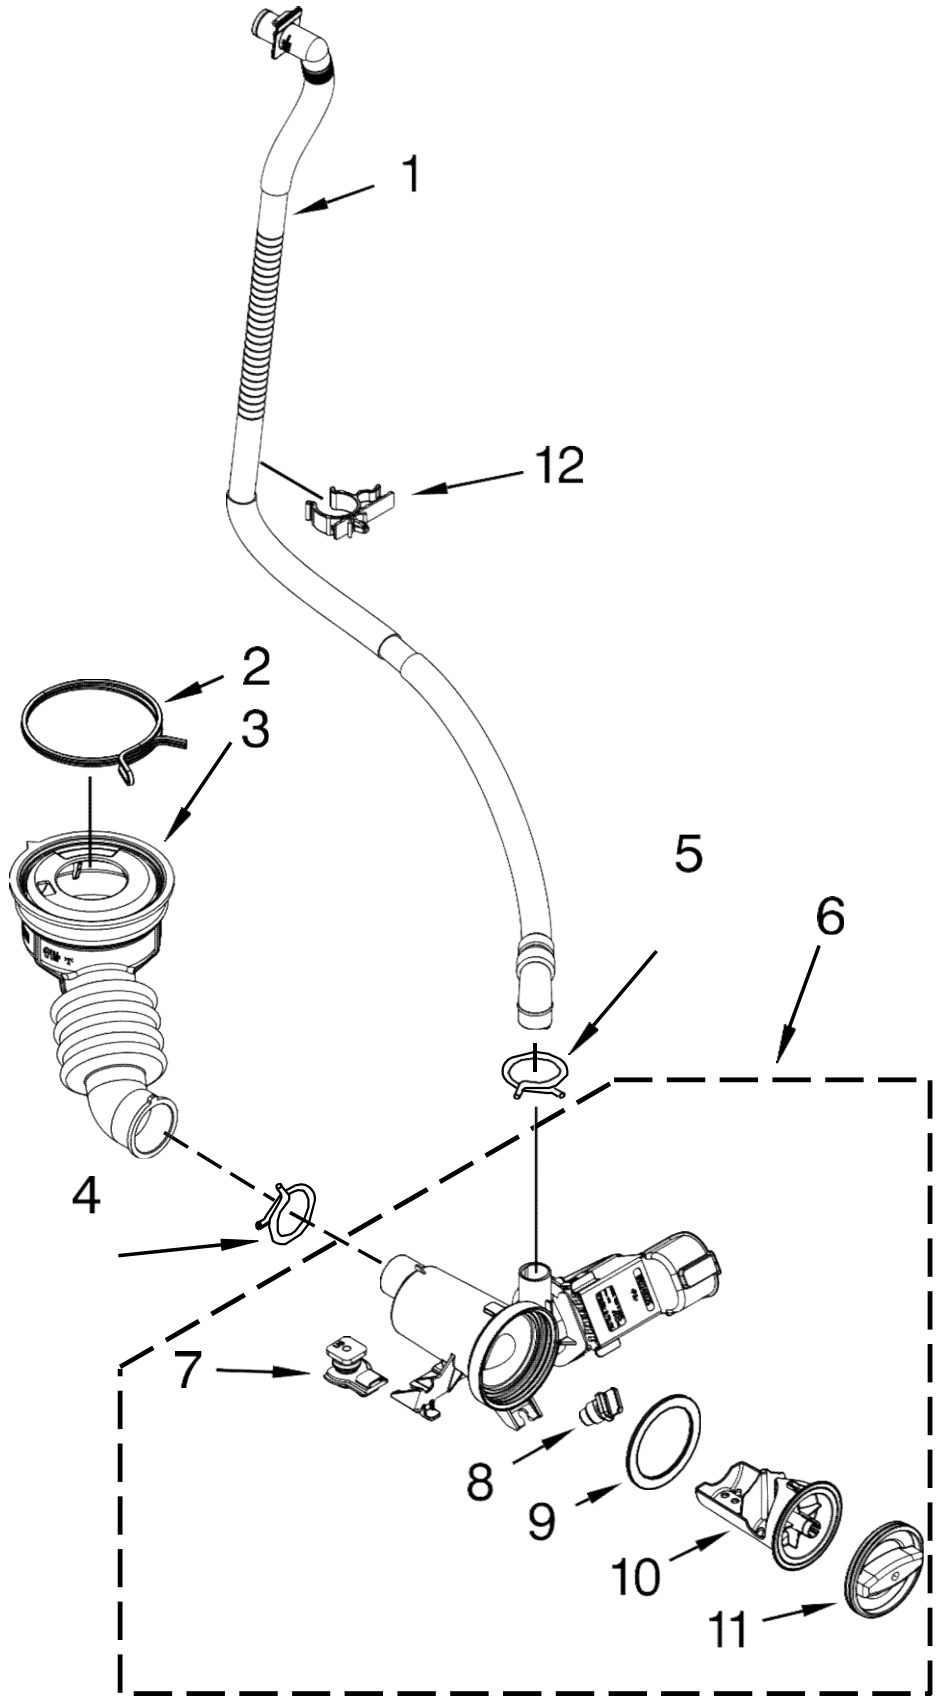

Lavadora Whirlpool 7MFW86HEBC0

<u>Illus.</u> <u>No.</u>	<u>Part No.</u>	<u>Description</u>
1	W10267642	Drain Hose (Internal)
2	8181734	Clamp, Hose
3	W10467168	Hose, Tub to Pump
4	W10273036	Clamp, Hose
5	356138	Clamp, Hose

<u>Illus.</u> <u>No.</u>	<u>Part No.</u>	<u>Description</u>
6	W10454196	Pump (Complete)
7	W10338326	Grommet, Damper (Rear)
8	8182816	Grommet, Damper (Front)
9	8181736	Seal, Filter Cap
10	W10241027	Filter, Pump

<u>Illus.</u> <u>No.</u>	<u>Part No.</u>	<u>Description</u>
11	W10338322	Cap, Filter
12	W10441646	Retainer, Drain Hose