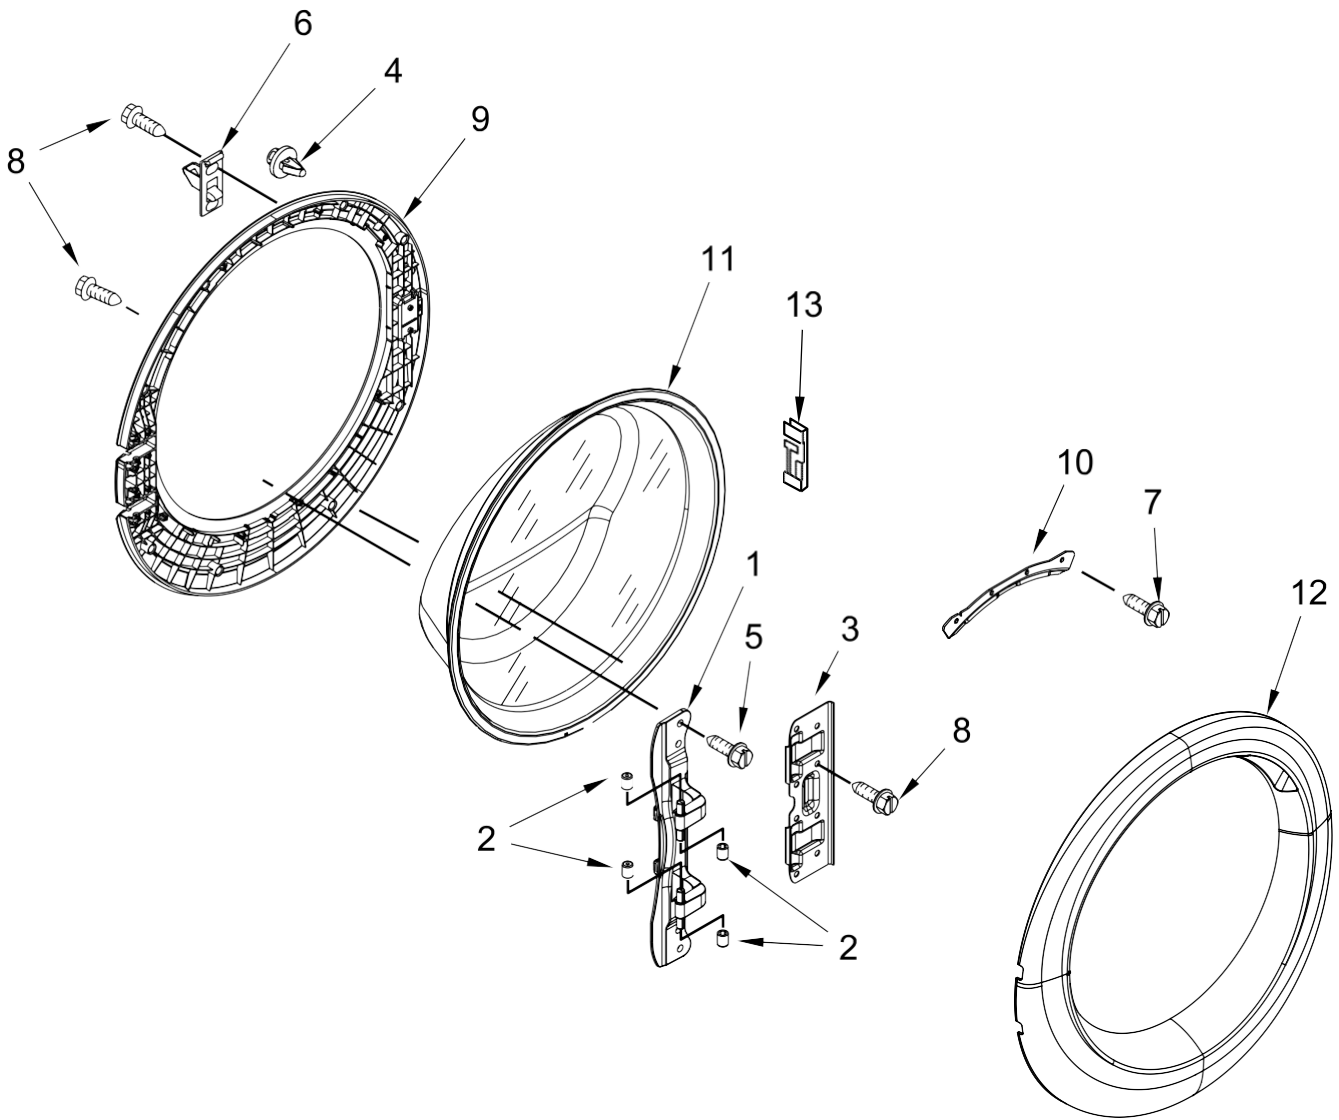

Lavadora Whirlpool 7MFW86HEBC0

<u>Illus. No.</u>	<u>Part No.</u>	<u>Description</u>
1		Literature Parts
	W10586451	Installation Instructions
	W10595181	Owners Manual
	W10441081	Tech Sheet
	W10623592	Energy Guide
2		Top
	W10460693	Chrome Shadow
3		Cabinet
	W10441105	Chrome Shadow
4		Panel, Front
	W10441111	Chrome Shadow
5	W10237503	Retainer, Bellow (To Front Panel)
6	8183197	Lock, Door
7	8540282	Screw
8	W10001130	Foot, Front
9	W10339879	Tie, Cable
10	W10586876	Harness, Wiring (Lower Main)

<u>Illus. No.</u>	<u>Part No.</u>	<u>Description</u>
11	W10374126	Motor Control Unit
12		Bolt, Shipping
	W10538715	Upper
	W10538711	Lower
13	W10237498	Brace, Transport
14	W10568353	Panel, Rear
15	W10142290	Screw
16	W10467483	Brace, Rear
17	3359452	Nut, Hex
18	W10181028	Clip, Pressure Switch Hose
19	W10367632	Filter, Interference
20	W10448876	Sensor, Pressure
21	W10575417	Hose, Pressure Switch
22	W10245452	Retainer, Spring
23	W10467484	Brace, Top
24	356138	Clamp, Hose
25	W10280024	U-Bend, Drain Hose

<u>Illus. No.</u>	<u>Part No.</u>	<u>Description</u>
26	W10267638	Hose, Drain (External)
27	W10434975	Power Cord
28	3351614	Screw
29	W10275820	Cover, Power Cord-Transport
30	8182700	Cover, Transport
31	W10208380	Screw, Bush Assembly
32	W10304004	Cover, Power Cord
33	W10615477	Spacer, Front Panel
34	3357450	Washer, Hose Adapter
35	W10269488	Connector, Hose -"Y"
36	353362	Washer, Filter
37		Hose, Water Inlet
	W10194210	Cold Water
	W10194211	Hot Water
38	W10242307	Washer, Inlet Hose

ACCESSORY PARTS

<u>Illus. No.</u>	<u>Part No.</u>	<u>Description</u>
	8212487RP	Inlet Hoses, 5 Ft. (Two Braided Hoses W/ Straight Ends and 4 Rubber Washers)
	8212638RP	Inlet Hoses, 6 Ft (Two Braided Hoses W/ One Straight End and One 90 Degree End and 4 Rubber Washers)
	285863	4' Drain Hose w/Clamp
	4396899	Rear Guard
	W10298318RKit	Kit, Stack
	31682	Appliance Cleaner
	W10135699	Affresh Odor Remover
	8212526	Washer, Drip Tray
	1903WH	Laundry Supply Storage Cart