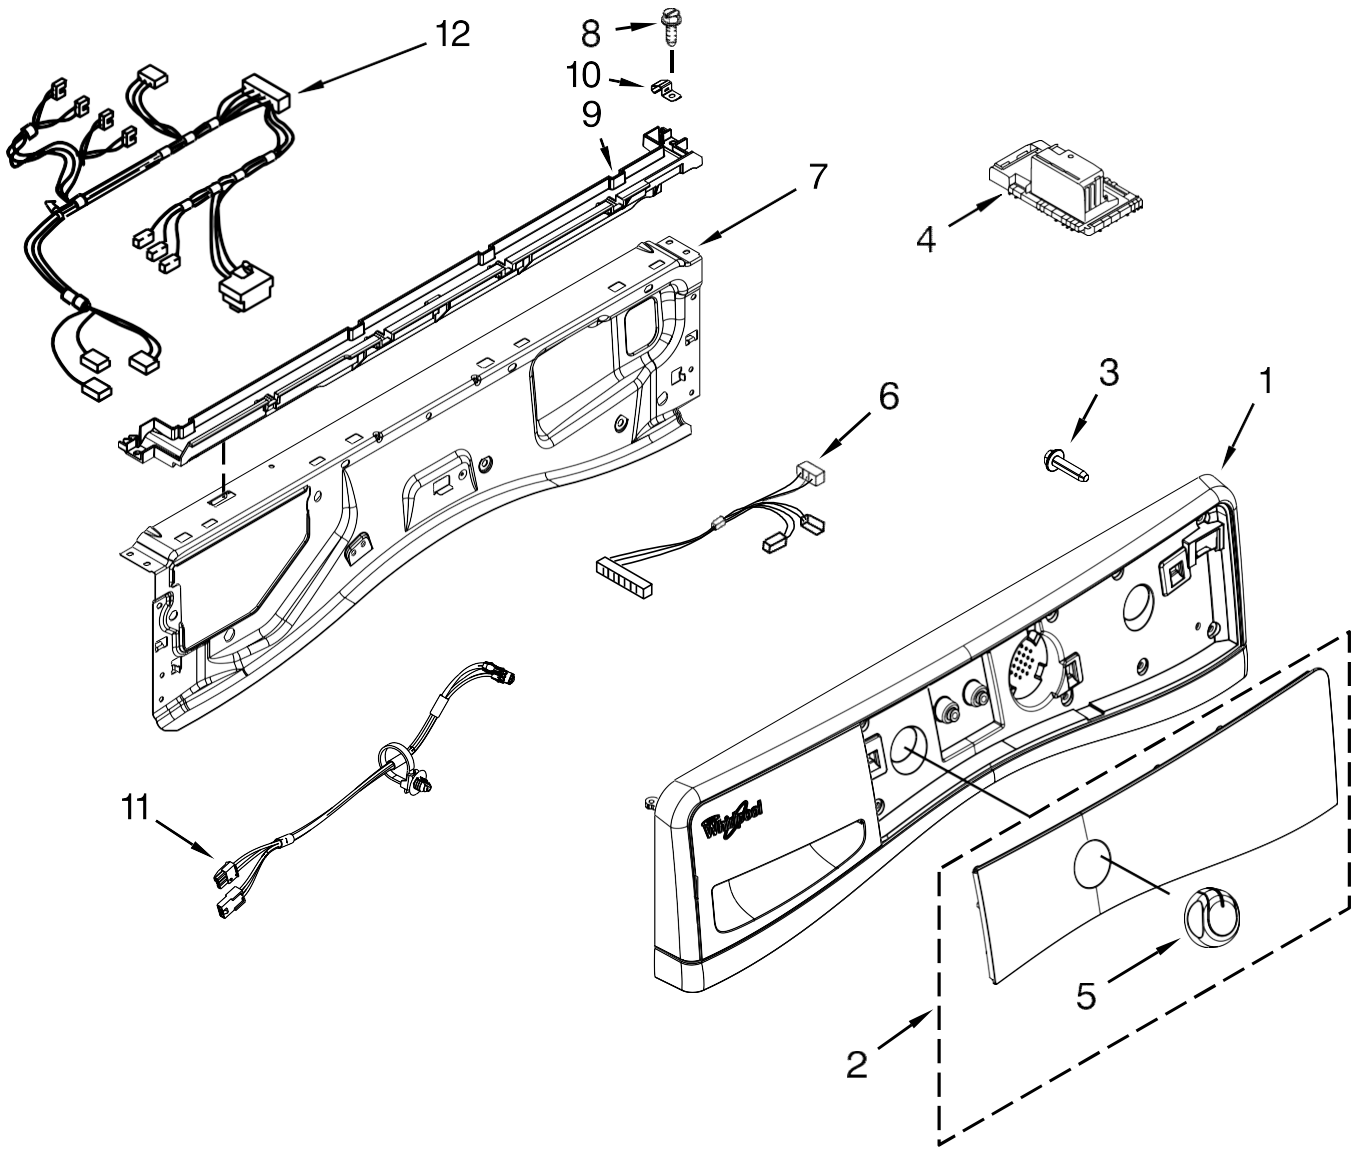

Lavadora Whirlpool 7MFW86HEBC0

<u>Illus.</u> <u>No.</u>	<u>Part No.</u>	<u>Description</u>
1		Assembly, Console
	W10463529	Chrome Shadow
2		Assembly, IML
	W10558235	Chrome Shadow
3	W10589828	Screw

<u>Illus.</u> <u>No.</u>	<u>Part No.</u>	<u>Description</u>
4	W10573393	Control Unit, Central
5	W10391535	Assembly, Knob
6	W10486216	Harness, UI Jumper
7	W10208197	Bracket, Console
8	W10142290	Screw

<u>Illus.</u> <u>No.</u>	<u>Part No.</u>	<u>Description</u>
9	W10317570	Channel, Water
10	W10317566	Clip, Spring
11	W10486571	Harness, UI
12	W10422436	Harness, Main (Upper)