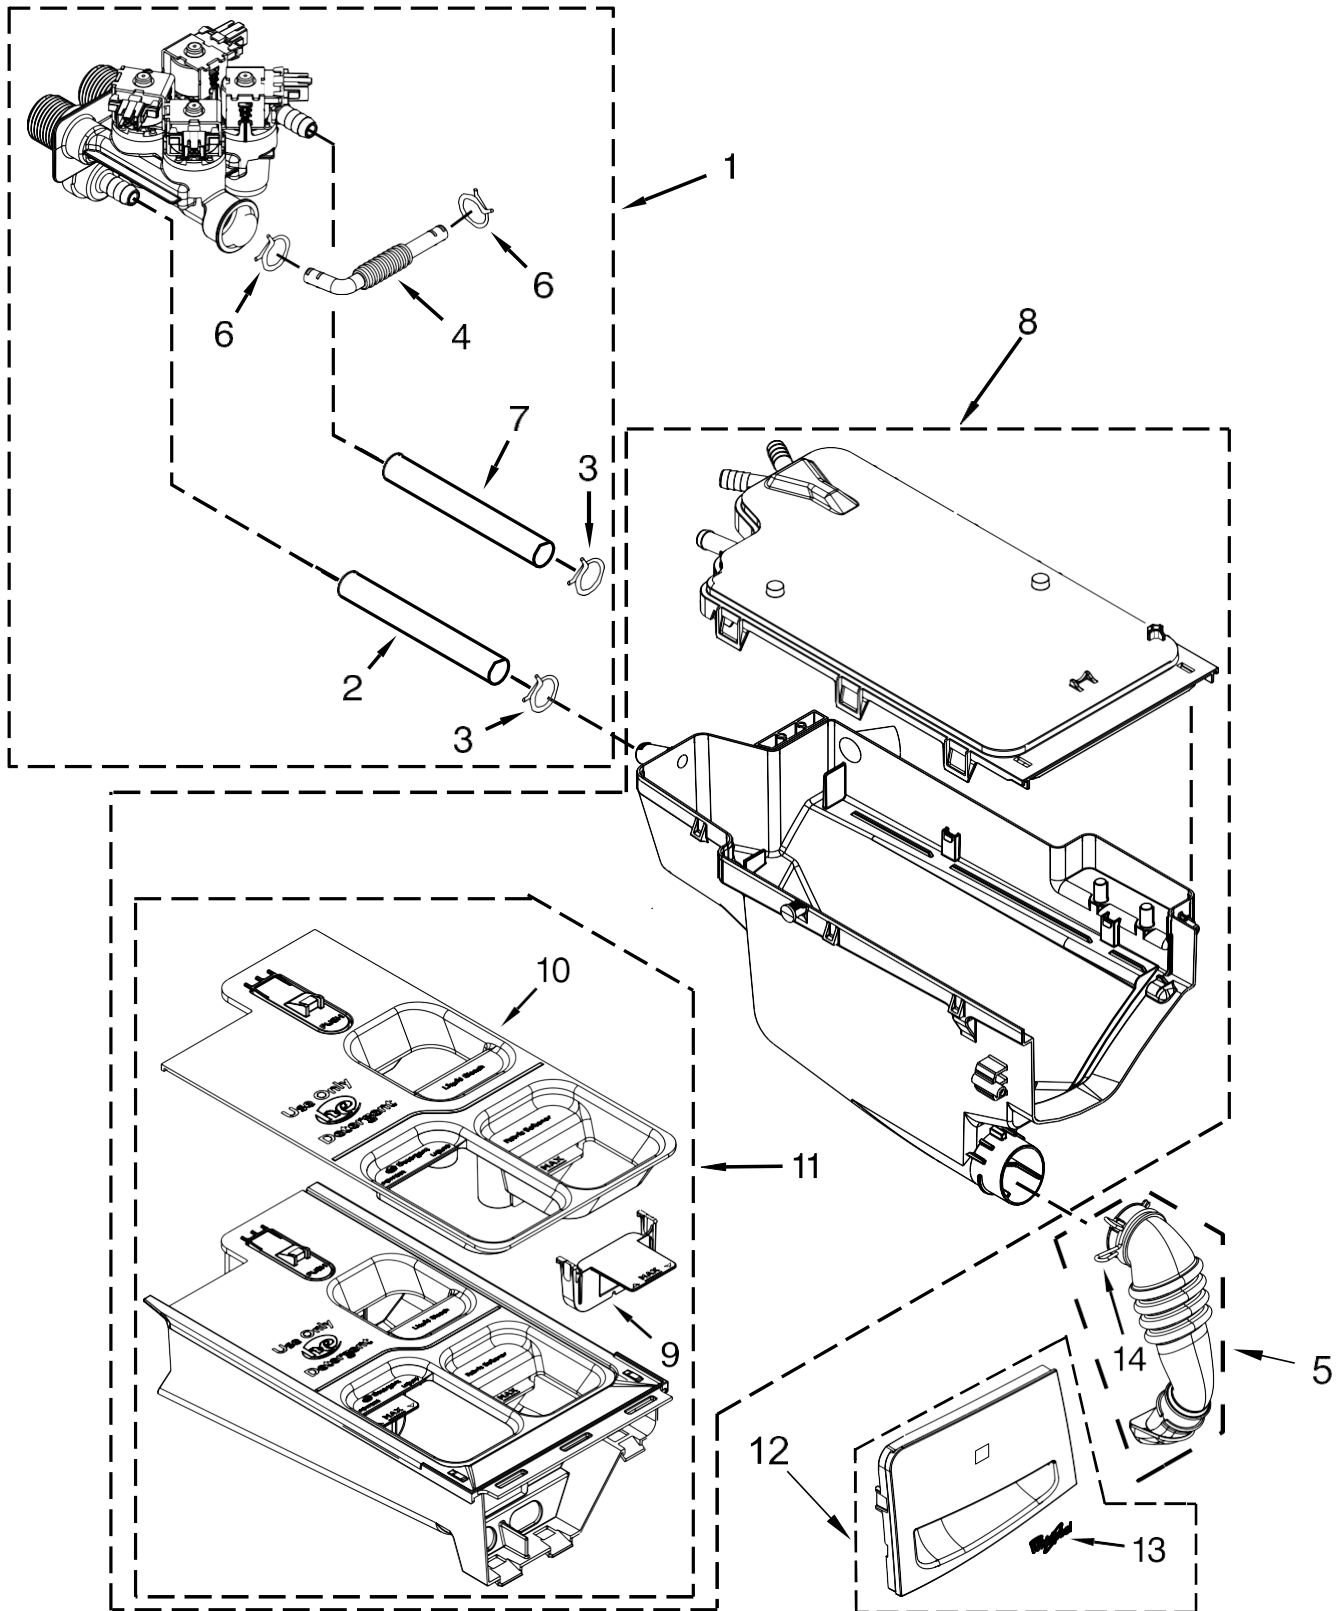

Lavadora Whirlpool 7MFW86HEBC0

<u>Illus. No.</u>	<u>Part No.</u>	<u>Description</u>
1	W10435242	Valve, Inlet Assembly
2	W10435239	Hose, Grey
3	9724997	Clamp, Hose
4	W10435238	Hose, Steam
5	W10239966	Hose, Dispenser To Bellow
6	W10096852	Clamp, Hose
7	W10435240	Hose, Black
8	W10365881	Housing, Dispenser Assembly (Includes Items 2, 3 and 7)

<u>Illus. No.</u>	<u>Part No.</u>	<u>Description</u>
9	W10411442	Separator, With Selection Slider
10	W10365887	Siphon, Bleach/Softener
11	W10365885	Drawer, Detergent (Complete)
12		Handle, Drawer (Includes Item 13)
	W10446405	Chrome Shadow

<u>Illus. No.</u>	<u>Part No.</u>	<u>Description</u>
13		Badge
	W10393264	Grey (Whirlpool)
14	W10239910	Clamp, Hose