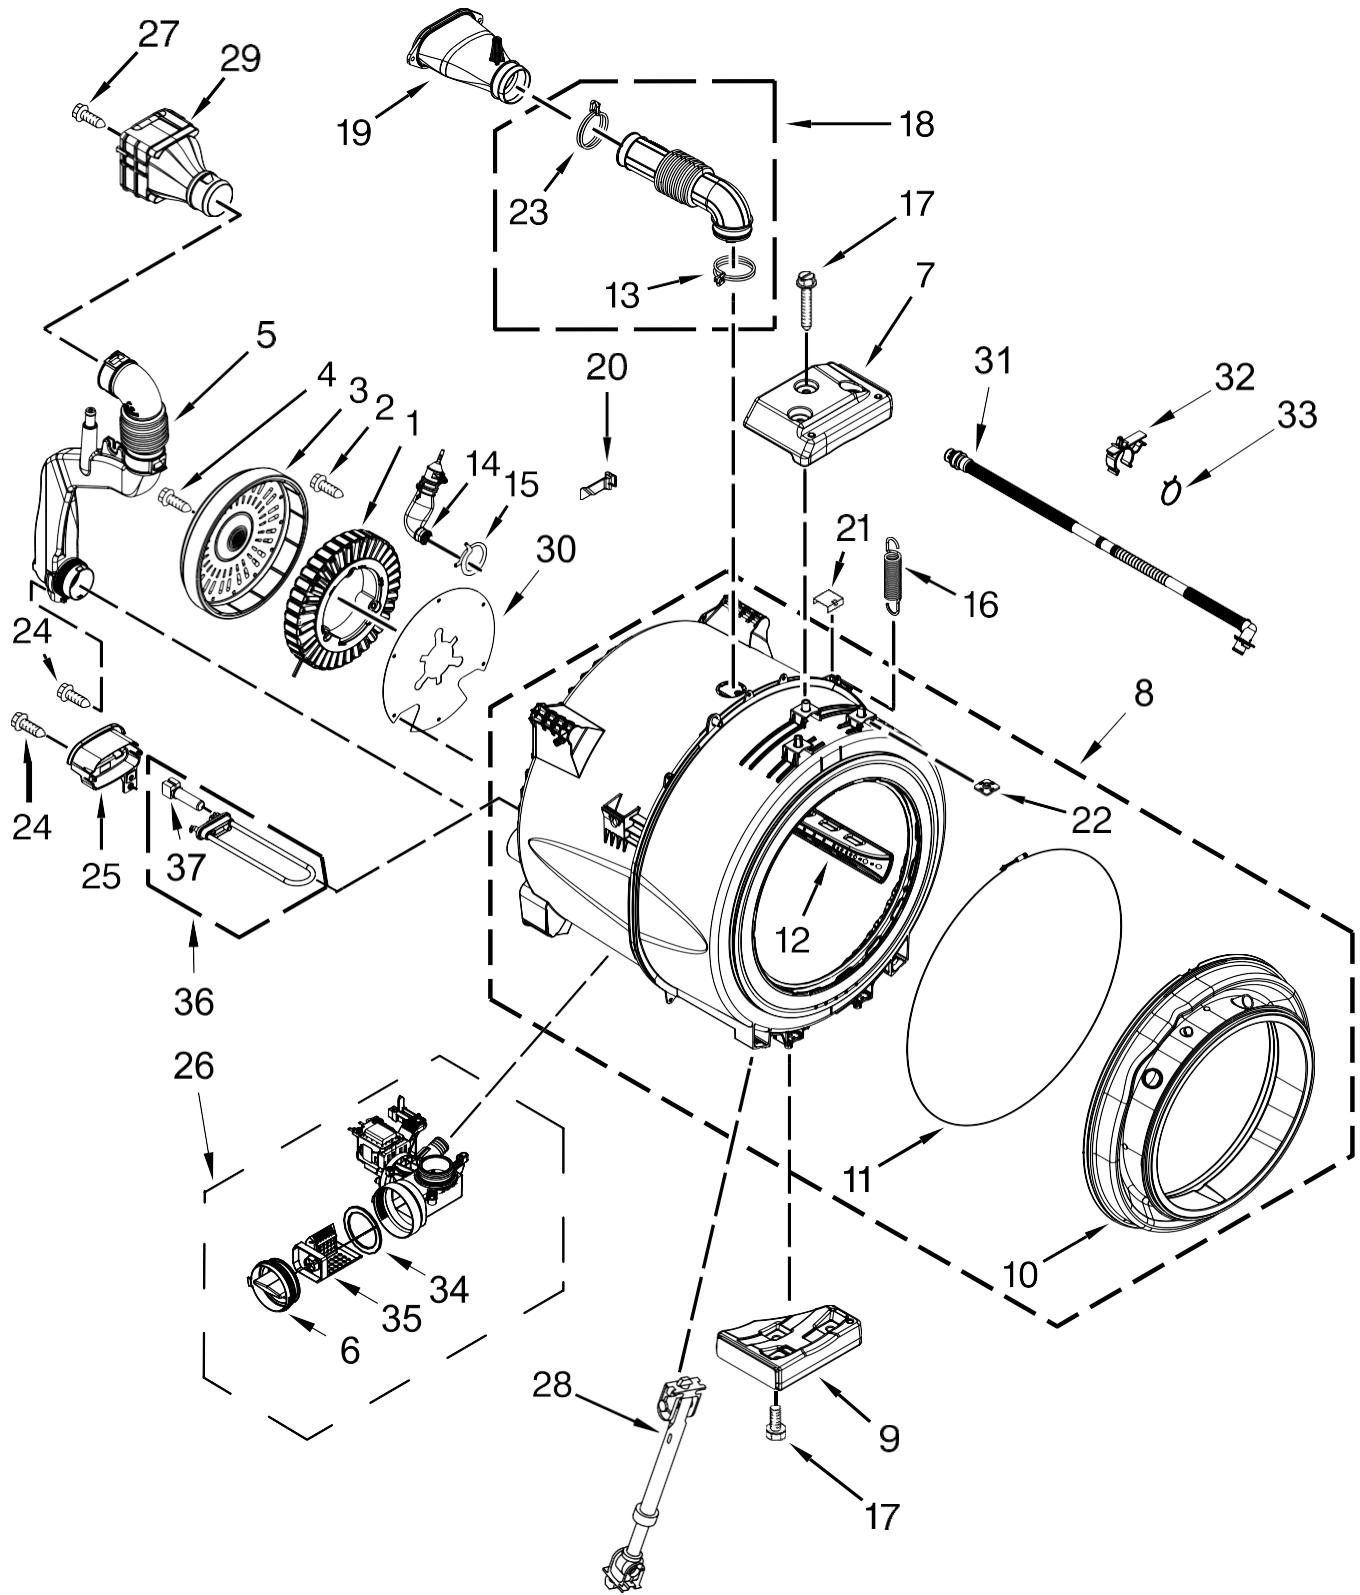

Lavadora Whirlpool 7MFW87HEDC0

<u>Illus. No.</u>	<u>Part No.</u>	<u>Description</u>
1	W10710220	Stator, Motor
2	W10253476	Screw, Stator Mounting
3	W10544980	Rotor, Motor
4	W10253477	Screw, Rotor Mounting
5	W10261582	Pipe, Ventilation Assembly
6	W10365898	Cap, Filter
7	W10253014	Counterweight, Top
8	W10608751	Tub Assembly, Drum
9	W10237535	Counterweight, Bottom
10	W10474367	Bellow
11	W10237502	Retainer, Bellow To Tub
12	W10597205	Baffle, Tub

<u>Illus. No.</u>	<u>Part No.</u>	<u>Description</u>
13	W10353599	Clamp, Hose
14	W10626116	Airtrap Assembly
15	371499	Clamp, Hose
16	W10249487	Spring, Suspension (Set Of 2)
17	W10261496	Screw, Counterweight
18	W10568614	Vent Hose Coupling Assembly
19	W10352818	Vent Tube and Cover
20	W10316388	Clip, Harness Diverter
21	8540092	Clamp, Tub
22	8540072	Nut, Push-In
23	W10273034	Clamp, Vent Hose
24	W10306501	Screw
25	W10318155	Shield, Heater

<u>Illus. No.</u>	<u>Part No.</u>	<u>Description</u>
26	W10425238	Pump (Complete)
27	8540282	Screw
28	W10261492	Shock Absorber
29	W10467494	Fan, Ventilation Assembly
30	W10490826	Shield, Motor
31	W10562025	Drain Hose (Internal)
32	W10466674	Bracket, Mounting
33	W10151157	Clamp, Hose
34	W10365899	Seal, Filter Cap
35	W10365897	Filter, Element
36	W10576399	Heater
37	W10467289	Sensor, Temperature