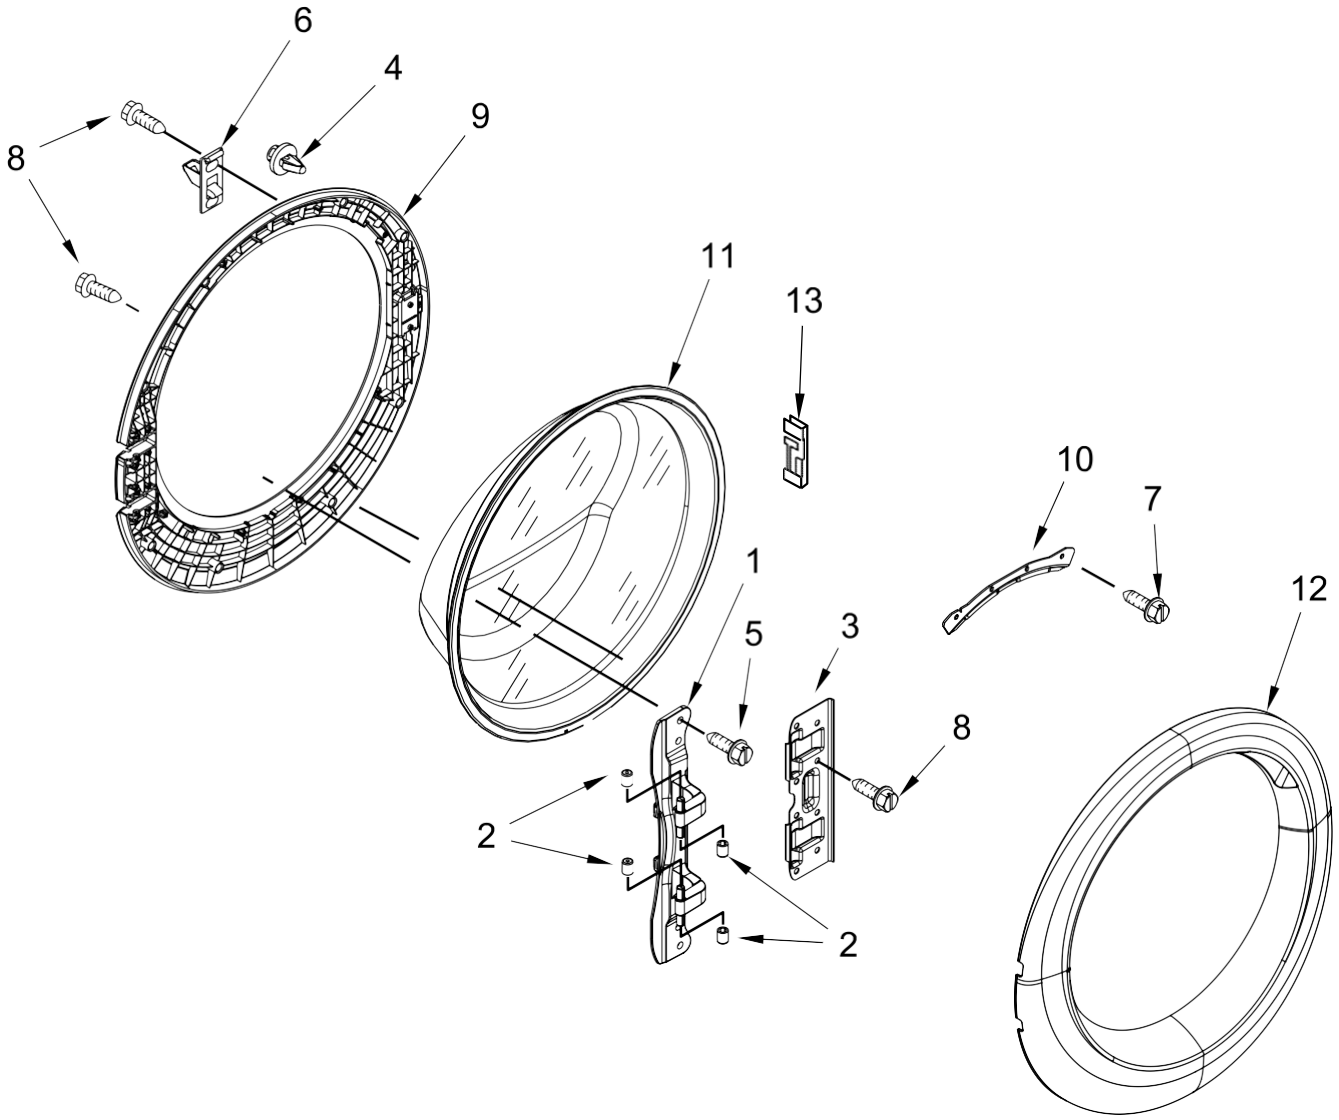

Lavadora Whirlpool 7MFW87HEDCO

<u>Illus. No.</u>	<u>Part No. Description</u>
1	Literature Parts W10709304 Installation Instructions W10709320 Owners Manual W10602465 Tech Sheet W10727222 Energy Guide
2	Top W10460693 Chrome Shadow
3	Cabinet W10441105 Chrome Shadow
4	Panel, Front W10441111 Chrome Shadow
5	W10237503 Retainer, Bellow (To Front Panel)
6	W10443885 Lock, Door
7	8540282 Screw
8	W10001130 Foot, Front
9	W10339879 Tie, Cable
10	W10572166 Harness, Wiring (Lower Main)

<u>Illus. No.</u>	<u>Part No. Description</u>
11	W10615477 Spacer, Front Panel
12	W10271590 Bolt, Shipping (Set Of 4)
13	W10237498 Brace, Transport
14	W10558703 Panel, Rear
15	W10142290 Screw
16	W10467483 Brace, Rear
17	3359452 Nut, Hex
18	W10181028 Clip, Pressure Switch Hose
19	W10367632 Filter, Interference
20	W10448876 Sensor, Pressure
21	W10509002 Hose, Pressure Switch
22	W10245452 Retainer, Spring
23	W10467484 Brace, Top
24	356138 Clamp, Hose
25	W10280024 U-Bend, Drain Hose
26	W10267638 Hose, Drain (External)

<u>Illus. No.</u>	<u>Part No. Description</u>
27	W10434975 Power Cord
28	3351614 Screw
29	W10275820 Cover, Power Cord-Transport
30	8182700 Cover, Transport
31	W10208380 Screw and Bushing Assembly
32	W10304004 Cover, Power Cord
33	W10567155 Screw
34	3357450 Washer, Hose Adapter
35	W10269488 Connector, Hose -"Y"
36	353362 Washer, Filter
37	Hose, Water Inlet W10194210 Cold Water W10194211 Hot Water
38	W10242307 Washer, Inlet Hose

Lavadora Whirlpool 7MFW87HEDC0

<u>Illus. No.</u>	<u>Part No.</u>	<u>Description</u>
1	W10208415	Hinge, Base
2	W10208398	Cap, Hinge
3	W10208419	Plate, Hinge Retainer
4	8572266	Bumper, Door
5	W10288126	Screw