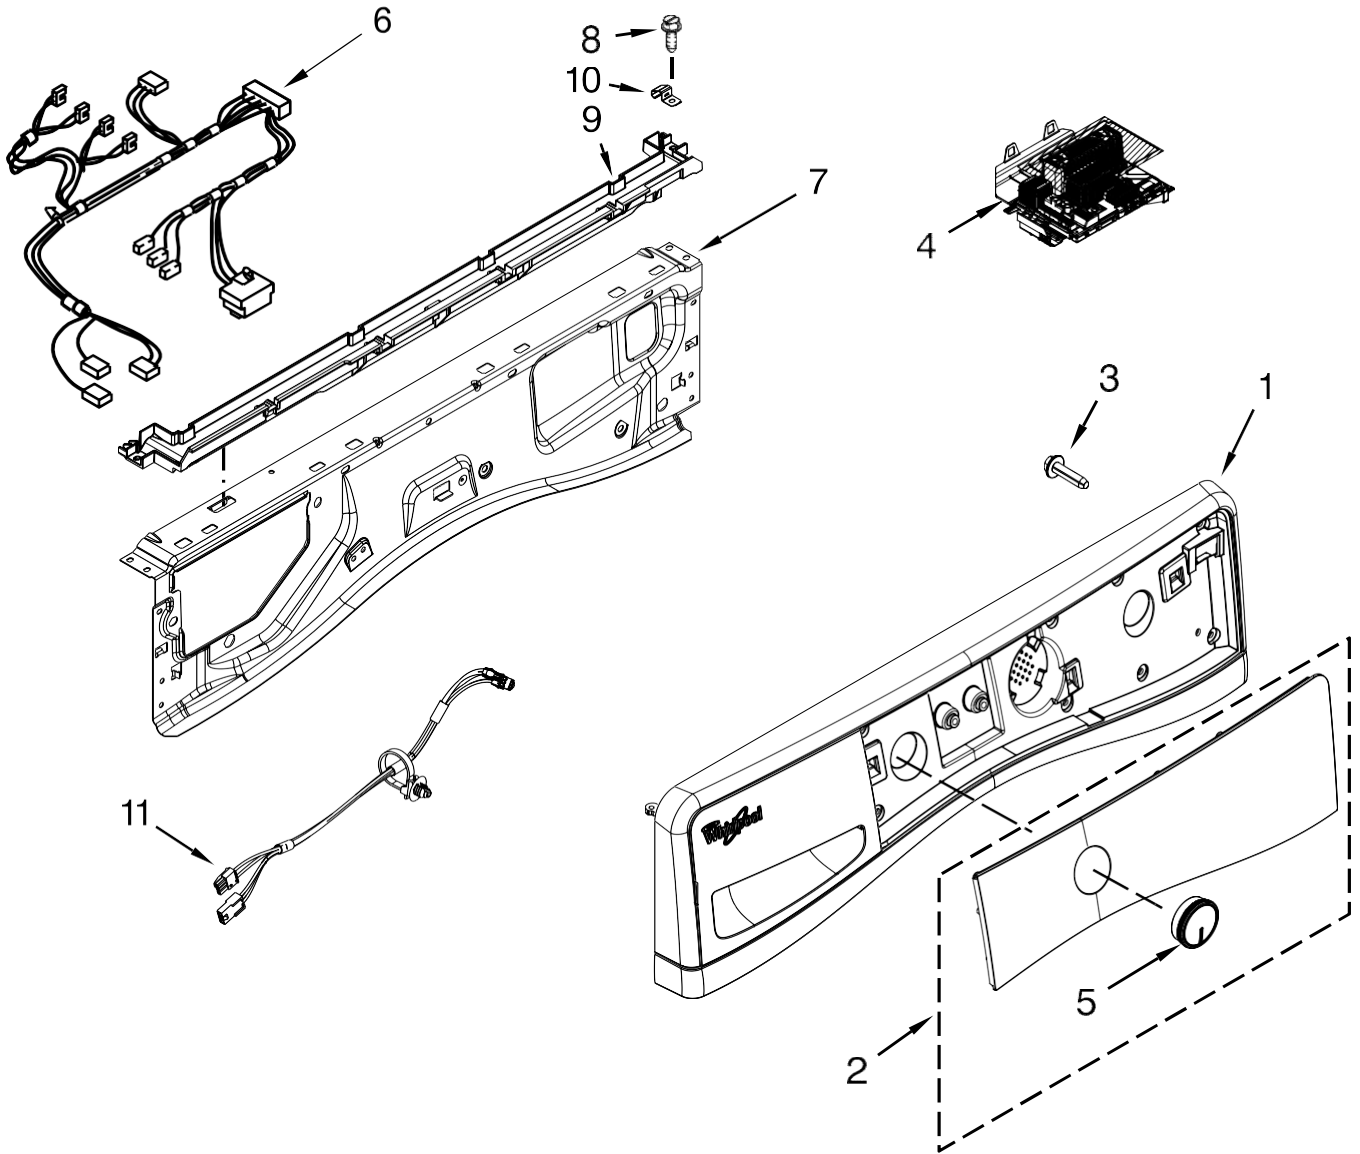

<u>Illus. No.</u>	<u>Part No. Description</u>
11	W10615477 Spacer, Front Panel
12	W10271590 Bolt, Shipping (Set Of 4)
13	W10237498 Brace, Transport
14	W10558703 Panel, Rear
15	W10142290 Screw
16	W10467483 Brace, Rear
17	3359452 Nut, Hex
18	W10181028 Clip, Pressure Switch Hose
19	W10367632 Filter, Interference
20	W10448876 Sensor, Pressure
21	W10509002 Hose, Pressure Switch
22	W10245452 Retainer, Spring
23	W10467484 Brace, Top
24	356138 Clamp, Hose
25	W10280024 U-Bend, Drain Hose
26	W10267638 Hose, Drain (External)

<u>Illus. No.</u>	<u>Part No. Description</u>
27	W10434975 Power Cord
28	3351614 Screw
29	W10275820 Cover, Power Cord-Transport
30	8182700 Cover, Transport
31	W10208380 Screw and Bushing Assembly
32	W10304004 Cover, Power Cord
33	W10567155 Screw
34	3357450 Washer, Hose Adapter
35	W10269488 Connector, Hose -"Y"
36	353362 Washer, Filter
37	Hose, Water Inlet W10194210 Cold Water W10194211 Hot Water
38	W10242307 Washer, Inlet Hose

Lavadora Whirlpool 7MFW87HEDC0

<u>Illus. No.</u>	<u>Part No.</u>	<u>Description</u>
1	W10208415	Hinge, Base
2	W10208398	Cap, Hinge
3	W10208419	Plate, Hinge Retainer
4	8572266	Bumper, Door
5	W10288126	Screw

Lavadora Whirlpool 7MFW87HEDCO

<u>Illus.</u> <u>No.</u>	<u>Part No.</u>	<u>Description</u>	<u>Illus.</u> <u>No.</u>	<u>Part No.</u>	<u>Description</u>	<u>Illus.</u> <u>No.</u>	<u>Part No.</u>	<u>Description</u>
1		Assembly, Console	5		Assembly, Timer Knob	9	W10636058	Water Channel
	W10463529	Chrome Shadow		W10631127	Grey	10	W10317566	Clip, Spring
2		Assembly, IML	6	W10632342	Harness, Main (Upper)	11	W10442440	Harness, UI
	W10433086	ChromeShadow	7	W10208197	Bracket, Console			
3	W10589828	Screw	8	W10142290	Screw			
4	W10693598	Control Unit, Appliance						