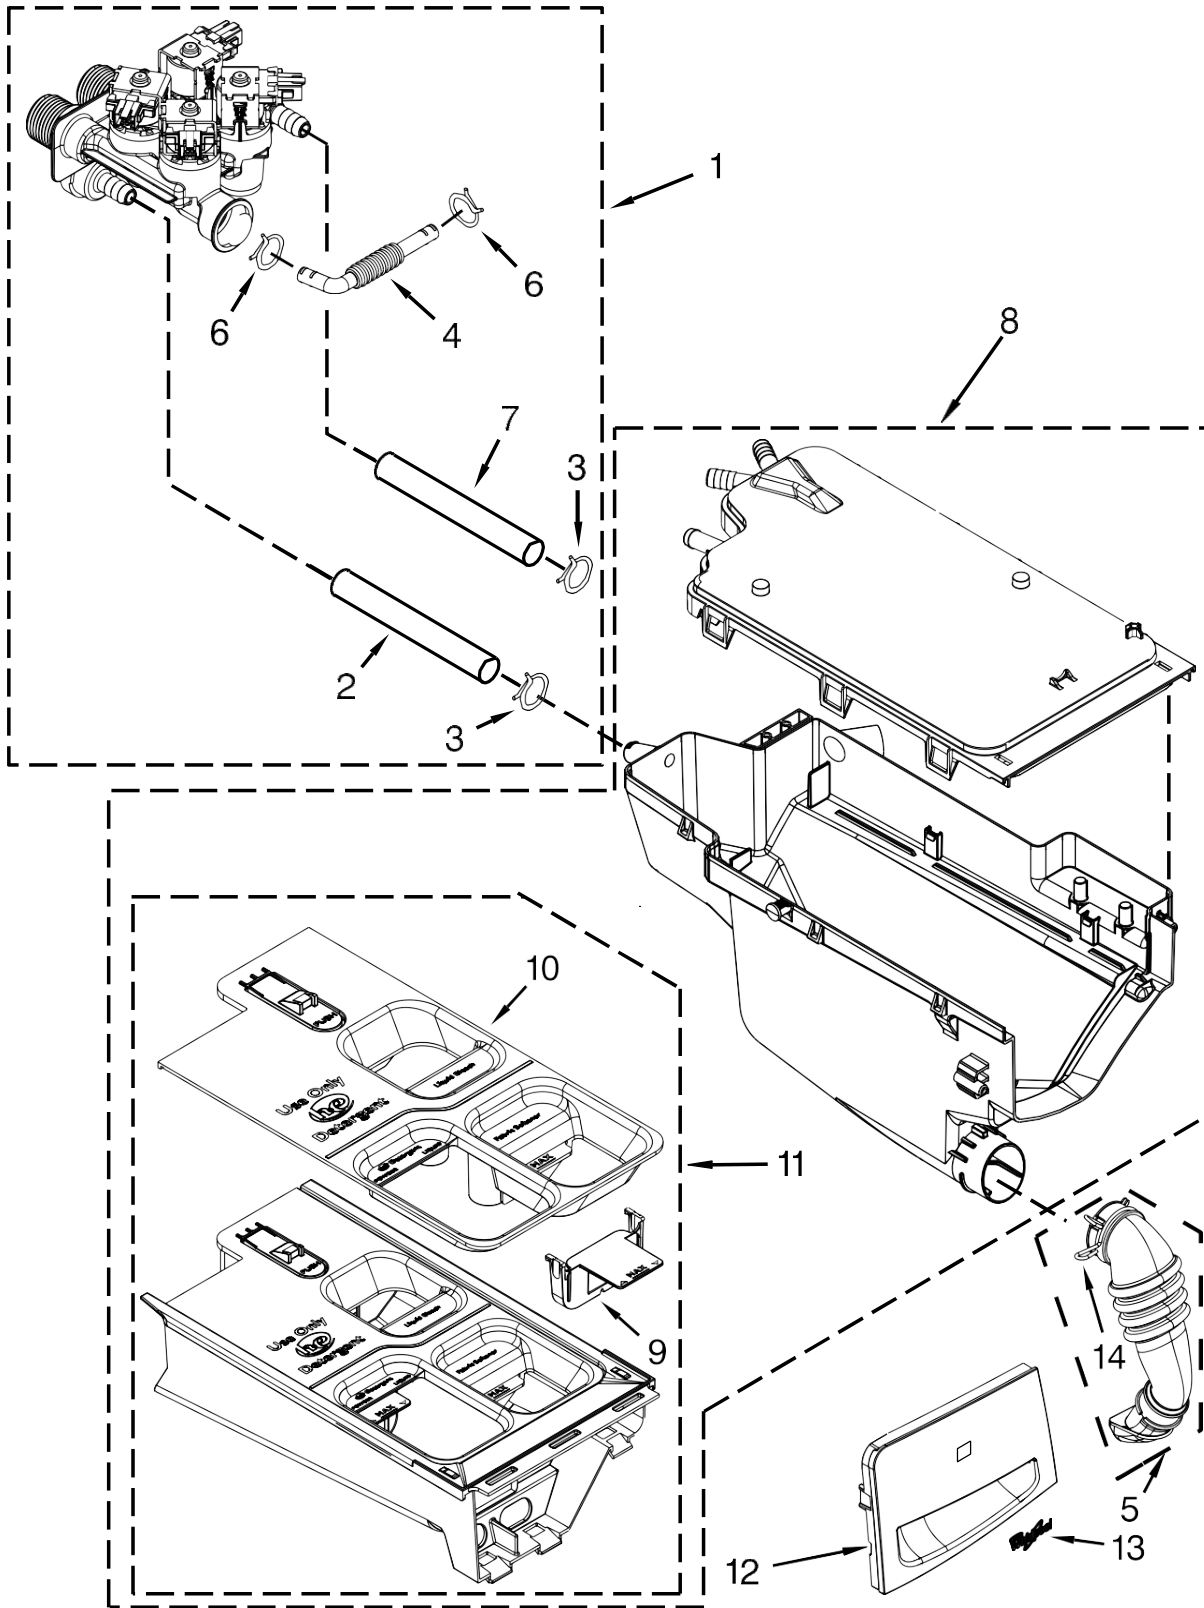

<u>Illus. No.</u>	<u>Part No. Description</u>
27	W10434975 Power Cord
28	3351614 Screw
29	W10275820 Cover, Power Cord-Transport
30	8182700 Cover, Transport
31	W10208380 Screw and Bushing Assembly
32	W10304004 Cover, Power Cord
33	W10567155 Screw
34	3357450 Washer, Hose Adapter
35	W10269488 Connector, Hose -"Y"
36	353362 Washer, Filter
37	Hose, Water Inlet W10194210 Cold Water W10194211 Hot Water
38	W10242307 Washer, Inlet Hose

Lavadora Whirlpool 7MFW87HEDC0

<u>Illus. No.</u>	<u>Part No.</u>	<u>Description</u>
1	W10208415	Hinge, Base
2	W10208398	Cap, Hinge
3	W10208419	Plate, Hinge Retainer
4	8572266	Bumper, Door
5	W10288126	Screw

<u>Illus. No.</u>	<u>Part No.</u>	<u>Description</u>
6	W10488048	Strike, Door
7	8540513	Screw
8	8534022	Screw
9	W10208275	Frame, Door Back Support
10	W10003440	Clamp, Glass

<u>Illus. No.</u>	<u>Part No.</u>	<u>Description</u>
11	W10607723	Glass, Door
12	W10424940	Door, Outer Assembly
13	W10003430	Clamp, Glass Support

Lavadora Whirlpool 7MFW87HEDCO

<u>Illus.</u> <u>No.</u>	<u>Part No.</u>	<u>Description</u>	<u>Illus.</u> <u>No.</u>	<u>Part No.</u>	<u>Description</u>	<u>Illus.</u> <u>No.</u>	<u>Part No.</u>	<u>Description</u>
1		Assembly, Console	5		Assembly, Timer Knob	9	W10636058	Water Channel
	W10463529	Chrome Shadow		W10631127	Grey	10	W10317566	Clip, Spring
2		Assembly, IML	6	W10632342	Harness, Main (Upper)	11	W10442440	Harness, UI
	W10433086	ChromeShadow	7	W10208197	Bracket, Console			
3	W10589828	Screw	8	W10142290	Screw			
4	W10693598	Control Unit, Appliance						