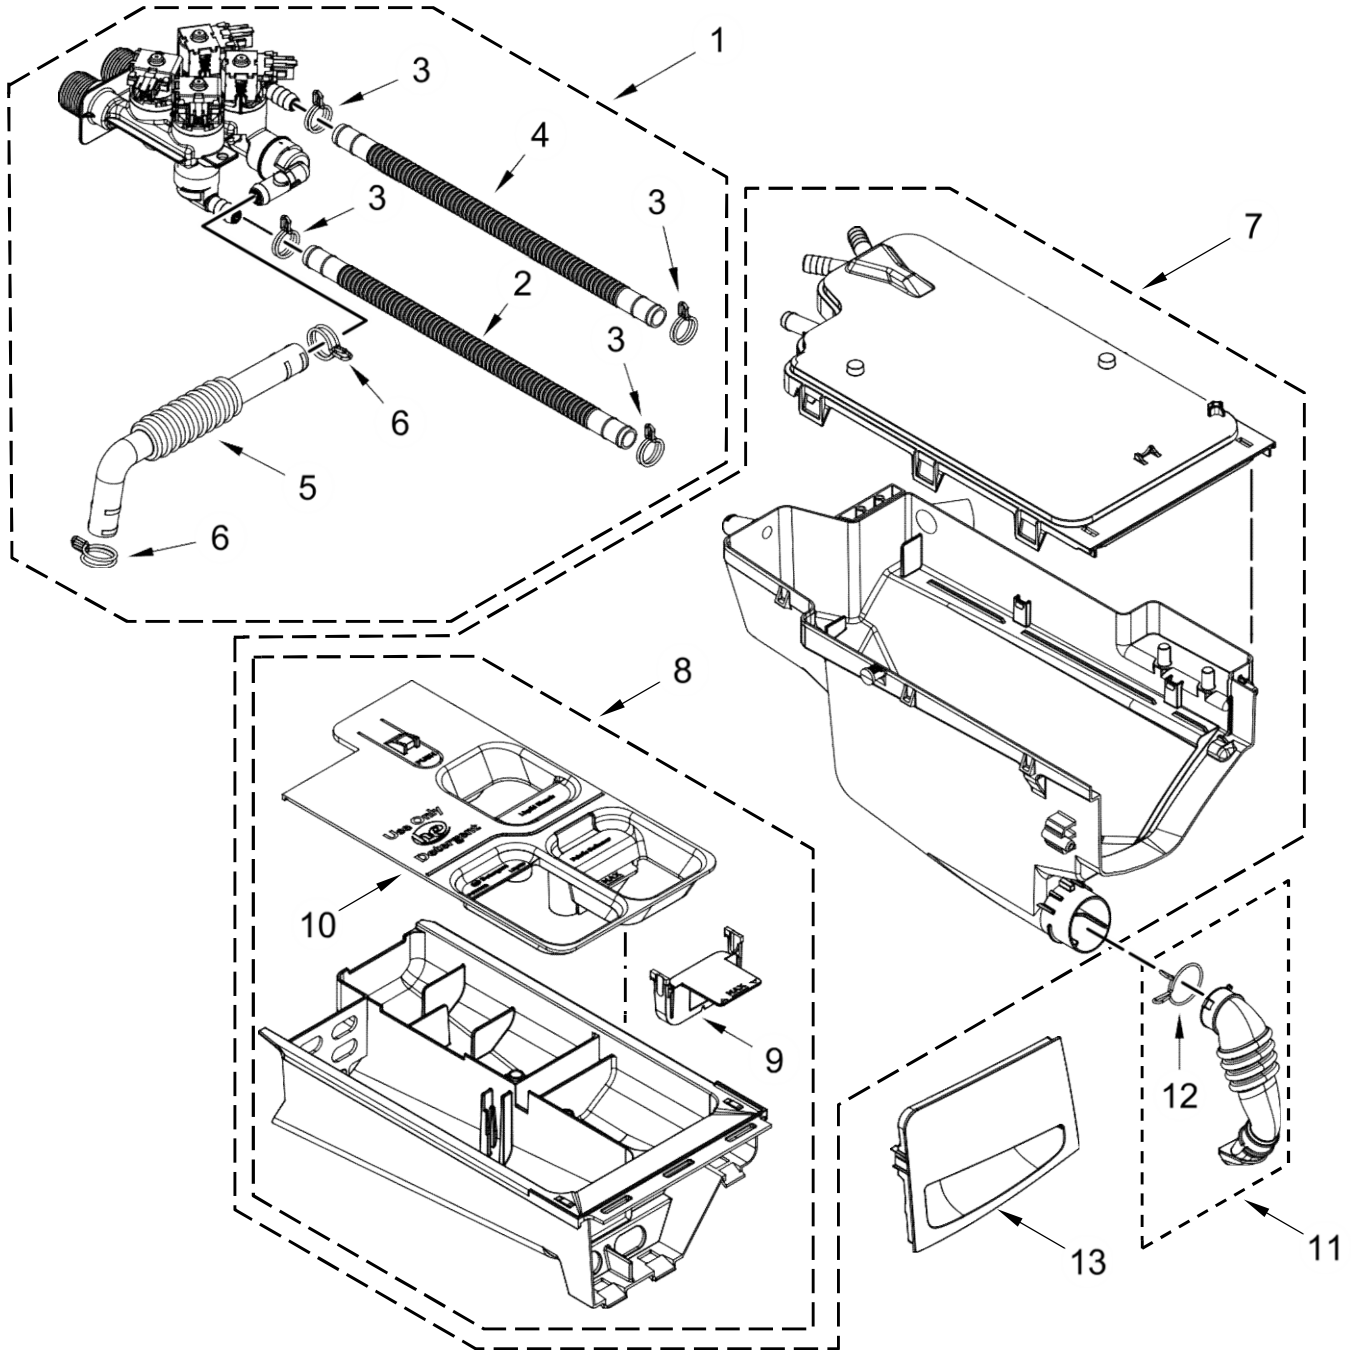

LAVADORA 7MFWW90HEFC0

LAVADORA 7MWF90HEFC0

<u>Illus. No.</u>	<u>Part No.</u>	<u>Description</u>
1		Assembly, Console
	W10784612	White
	W10784614	Chrome Shadow
2		Handle, Drawer
	W10783722	White
	W10783724	Chrome Shadow
3		Assembly, IML
	W10783668	White
	W10783669	Chrome Shadow

<u>Illus. No.</u>	<u>Part No.</u>	<u>Description</u>
4		Assembly, Timer Knob
	W10783726	White
	W10589828	Screw
6	W10685628	Harness, Main (Upper)
7	W10208197	Bracket, Console
8	W10142290	Screw
9	W10653575	Channel, Water

<u>Illus. No.</u>	<u>Part No.</u>	<u>Description</u>
10	W10442440	Harness, UI
11	W10849751	Control Unit, Appliance

LAVADORA 7MFW90HEFC0

LAVADORA 7MFW90HEFC0

<u>Illus. No.</u>	<u>Part No.</u>	<u>Description</u>
1	W10435242	Valve, Inlet Assembly
2	W10577770	Hose, Grey
3	W10096851	Clamp, Hose
4	W10577787	Hose, Black
5	W10435238	Hose, Steam
6	W10096852	Clamp, Hose
7	W10759476	Housing, Dispenser Assembly