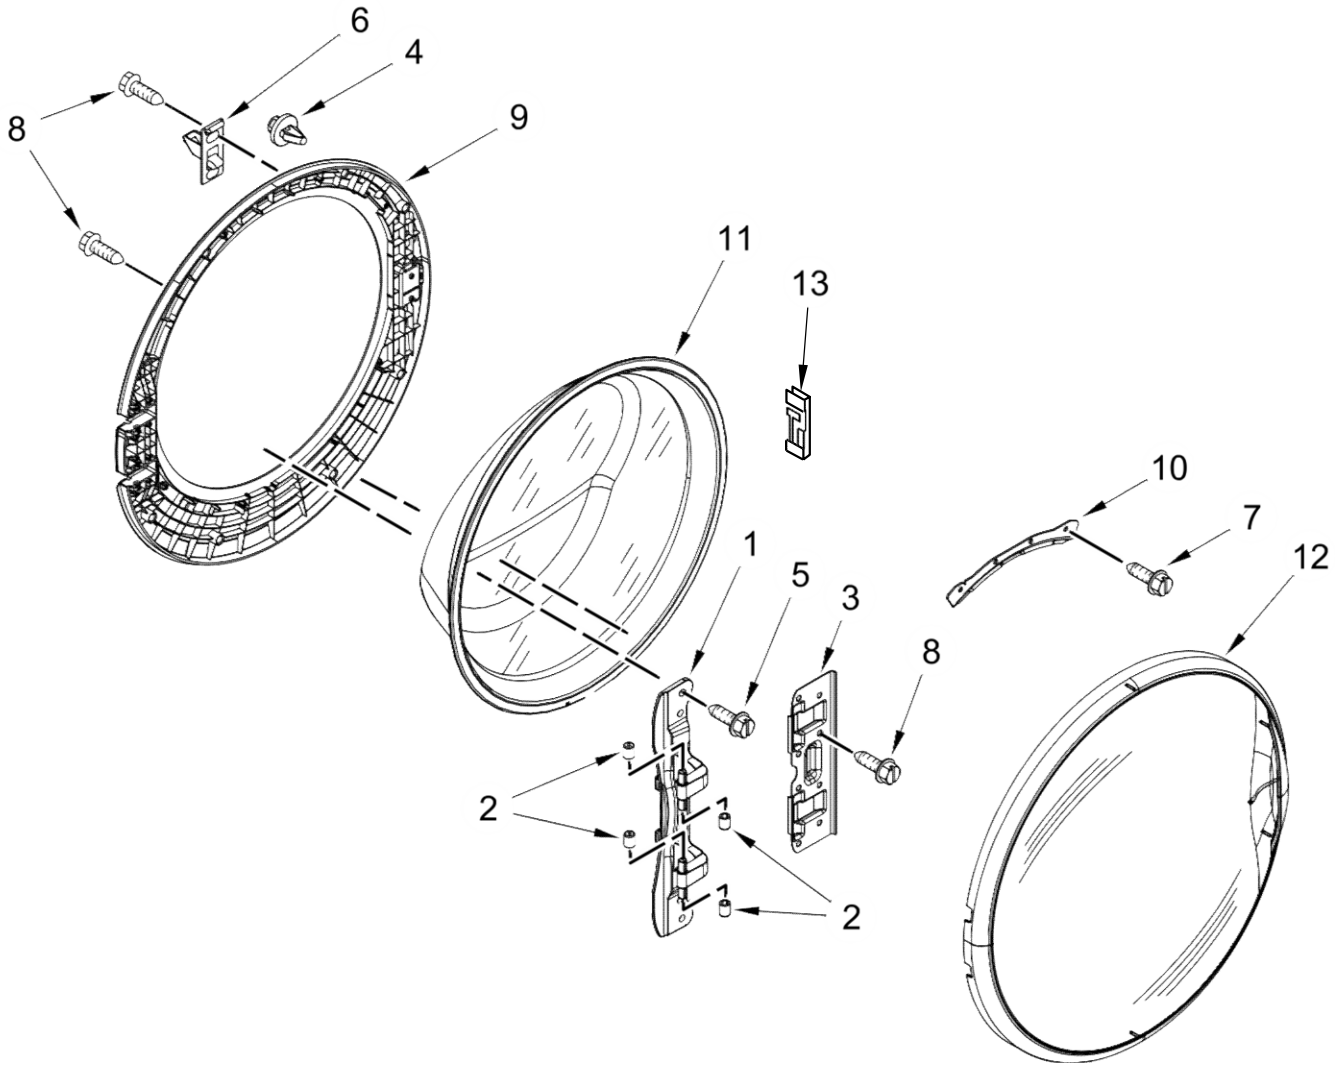

LAVADORA 7MFWW90HEFC0

Distribuidor Autorizado

Venta de Refacciones
Electrodomesticas

LAVADORA 7MFW90HEFC0

<u>Illus.</u> <u>No.</u>	<u>Part No.</u>	<u>Description</u>
1	W10208415	Hinge, Base
2	W10208398	Cap, Hinge
3	W10208419	Plate, Hinge Retainer
4	8572266	Bumper, Door
5	W10288126	Screw

<u>Illus.</u> <u>No.</u>	<u>Part No.</u>	<u>Description</u>
6	W10488048	Strike, Door
7	8540513	Screw
8	8534022	Screw
9	W10208275	Frame, Door Back Support
10	W10003440	Clamp, Glass

<u>Illus.</u> <u>No.</u>	<u>Part No.</u>	<u>Description</u>
11	W10607723	Glass, Door
12	W10733165	Door, Outer Assembly
13	W10003430	Clamp, Glass Support