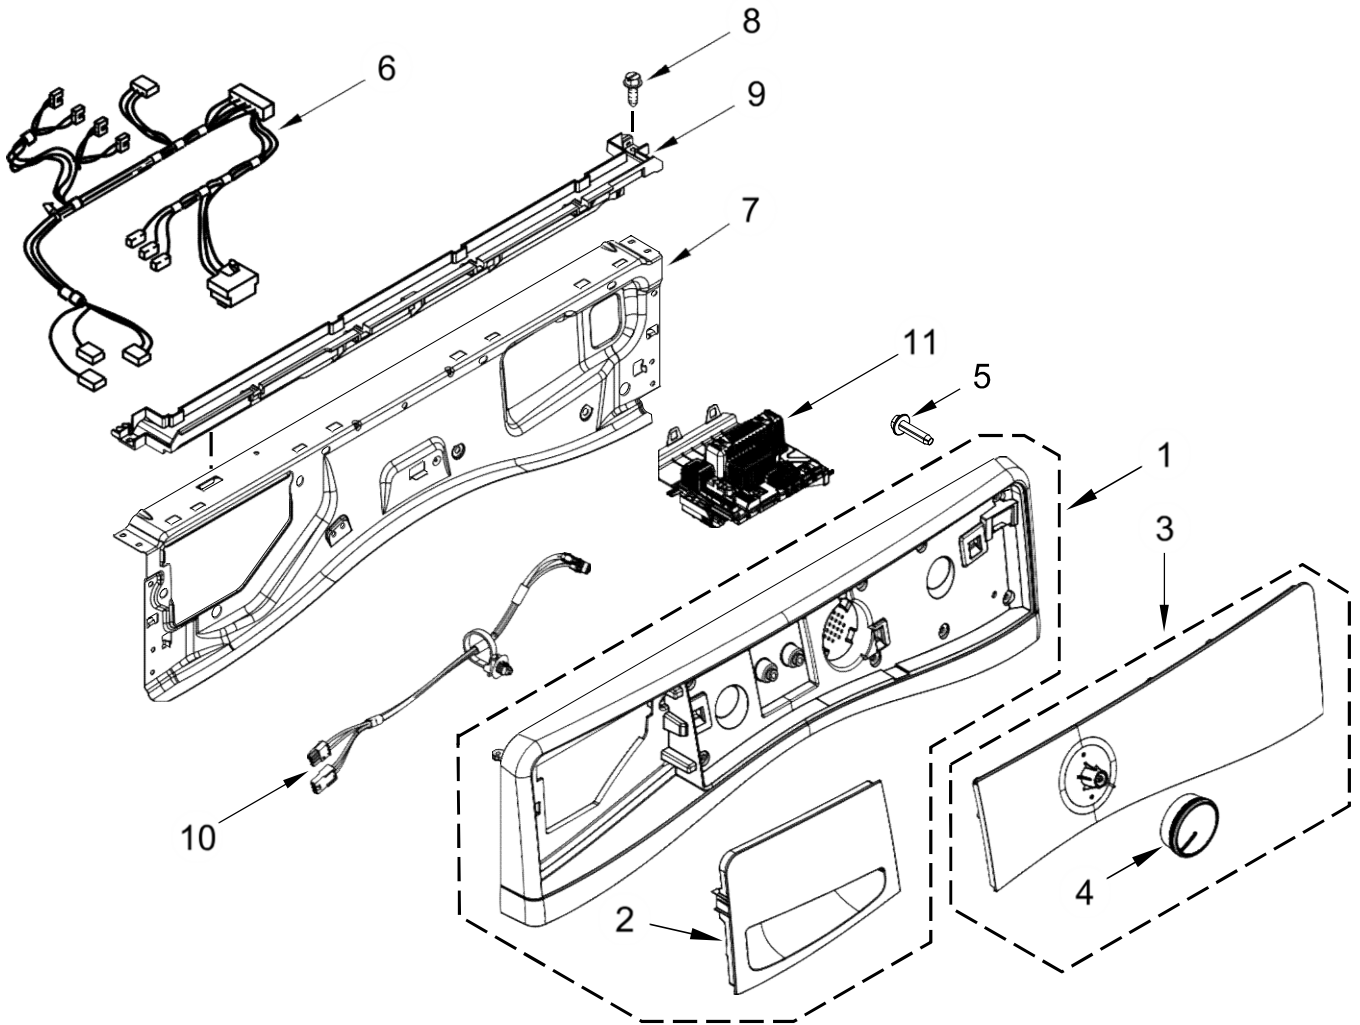

LAVADORA 7MFWW90HEFC0

LAVADORA 7MWF90HEFC0

<u>Illus. No.</u>	<u>Part No.</u>	<u>Description</u>
1		Assembly, Console
	W10784612	White
	W10784614	Chrome Shadow
2		Handle, Drawer
	W10783722	White
	W10783724	Chrome Shadow
3		Assembly, IML
	W10783668	White
	W10783669	Chrome Shadow

<u>Illus. No.</u>	<u>Part No.</u>	<u>Description</u>
4		Assembly, Timer Knob
	W10783726	White
	W10589828	Screw
6	W10685628	Harness, Main (Upper)
7	W10208197	Bracket, Console
8	W10142290	Screw
9	W10653575	Channel, Water

<u>Illus. No.</u>	<u>Part No.</u>	<u>Description</u>
10	W10442440	Harness, UI
11	W10849751	Control Unit, Appliance