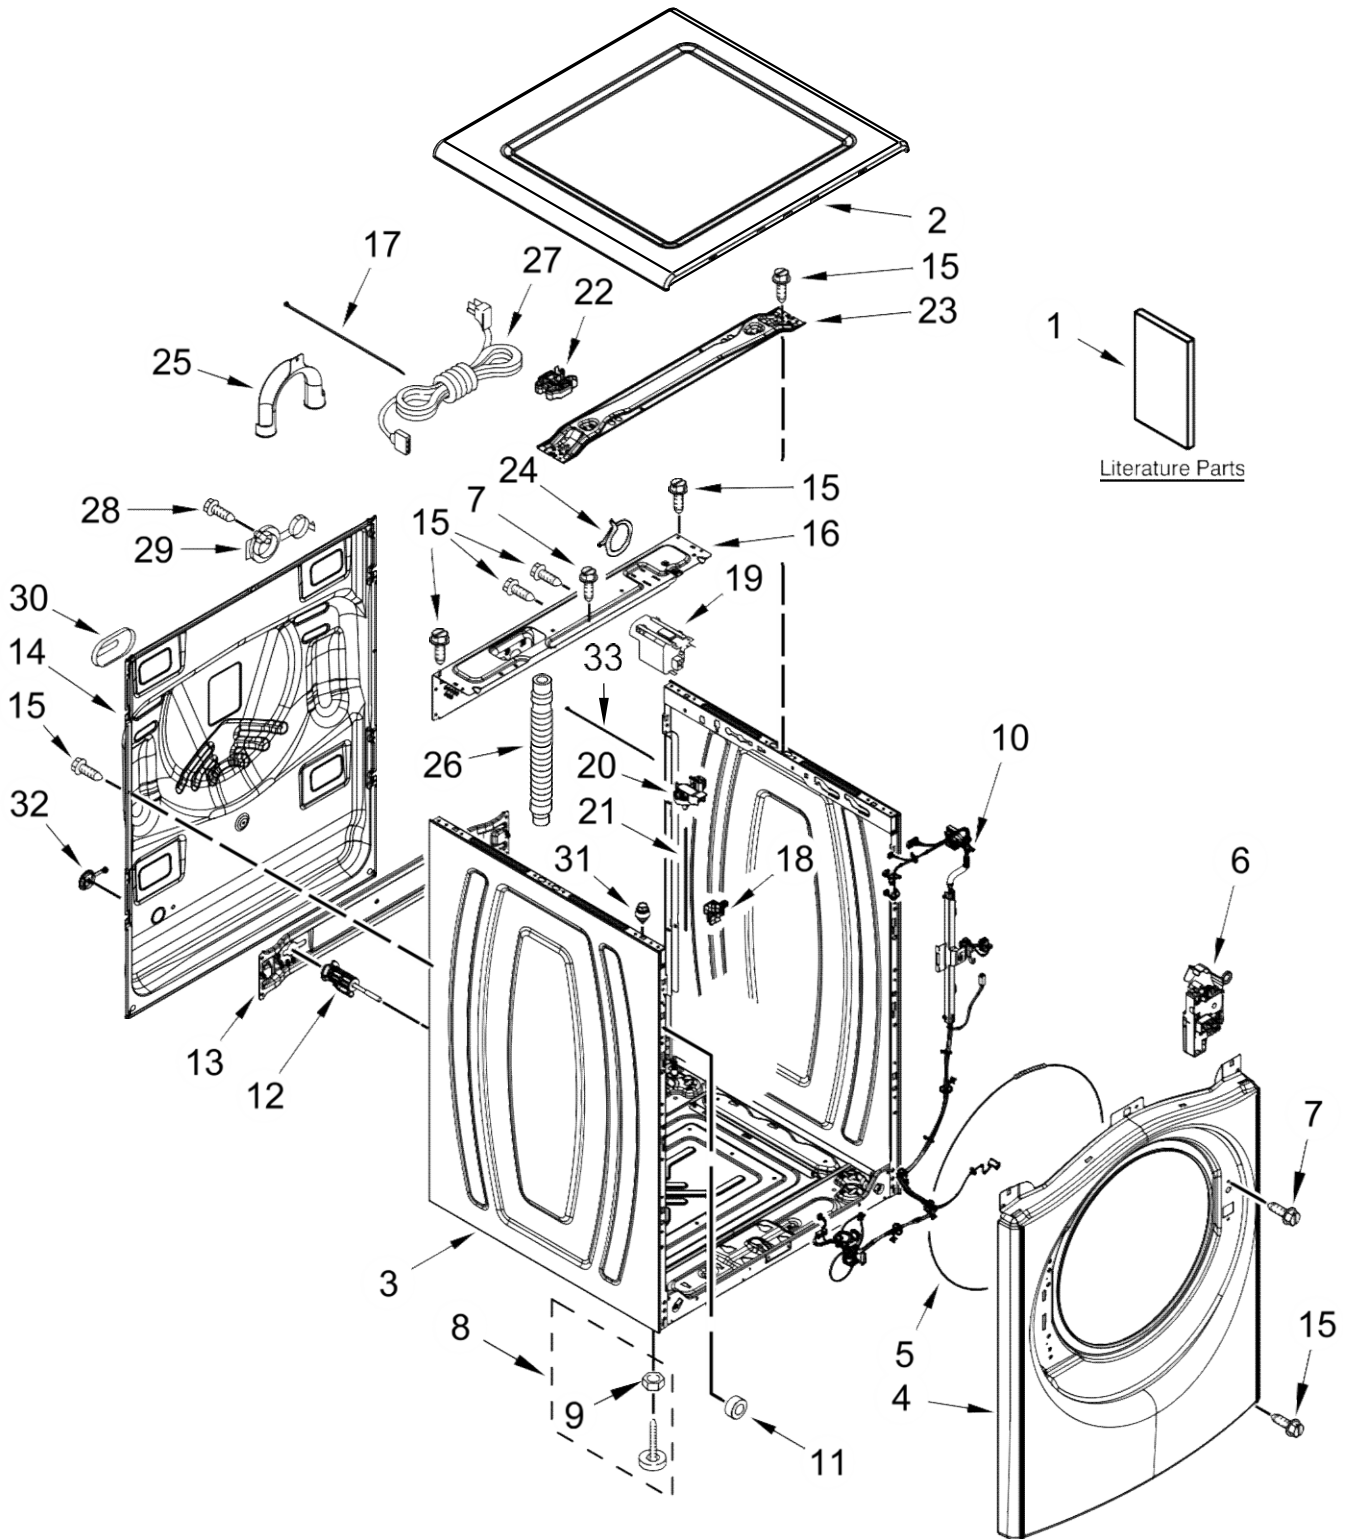

AUTOMATIC WASHER

MODELS:

7MFWW90HEFW0 (White)

7MFWW90HEFC0 (Chrome Shadow)

LAVADORA 7MFWW90HEFC0

LAVADORA 7MFW90HEFC0

<u>Illus. No.</u>	<u>Part No.</u>	<u>Description</u>
1		Literature Parts
	W10709304	Installation Instructions
	W10849732	Use and Care Guide
	W10602465	Tech Sheet
	W10849736	Energy Guide (Mexico)
	W10849739	Energy Guide (LAR)
2		Top
	W10208373	White
	W10460693	Chrome Shadow
3		Cabinet
	W10441110	White
	W10441105	Chrome Shadow
4		Panel, Front
	W10441116	White
	W10441111	Chrome Shadow
5	W10237503	Retainer, Bellow (To Front Panel)

<u>Illus. No.</u>	<u>Part No.</u>	<u>Description</u>
6	W10443885	Lock, Door
7	8540282	Screw
8	W10073890	Leveling Leg Assembly
9	3359452	Nut, Hex
10	W10572166	Harness, Wiring (Lower Main)
11	W10615477	Spacer, Front Panel
12	W10271590	Bolt, Shipping (Set Of 4)
13	W10237498	Brace, Transport
14	W10386102	Panel, Rear
15	W10142290	Screw
16	W10467483	Brace, Rear
17	W10339879	Tie, Cable
18	W10181028	Clip, Pressure Switch Hose
19	W10367632	Filter, Interference
20	W10448876	Sensor, Pressure