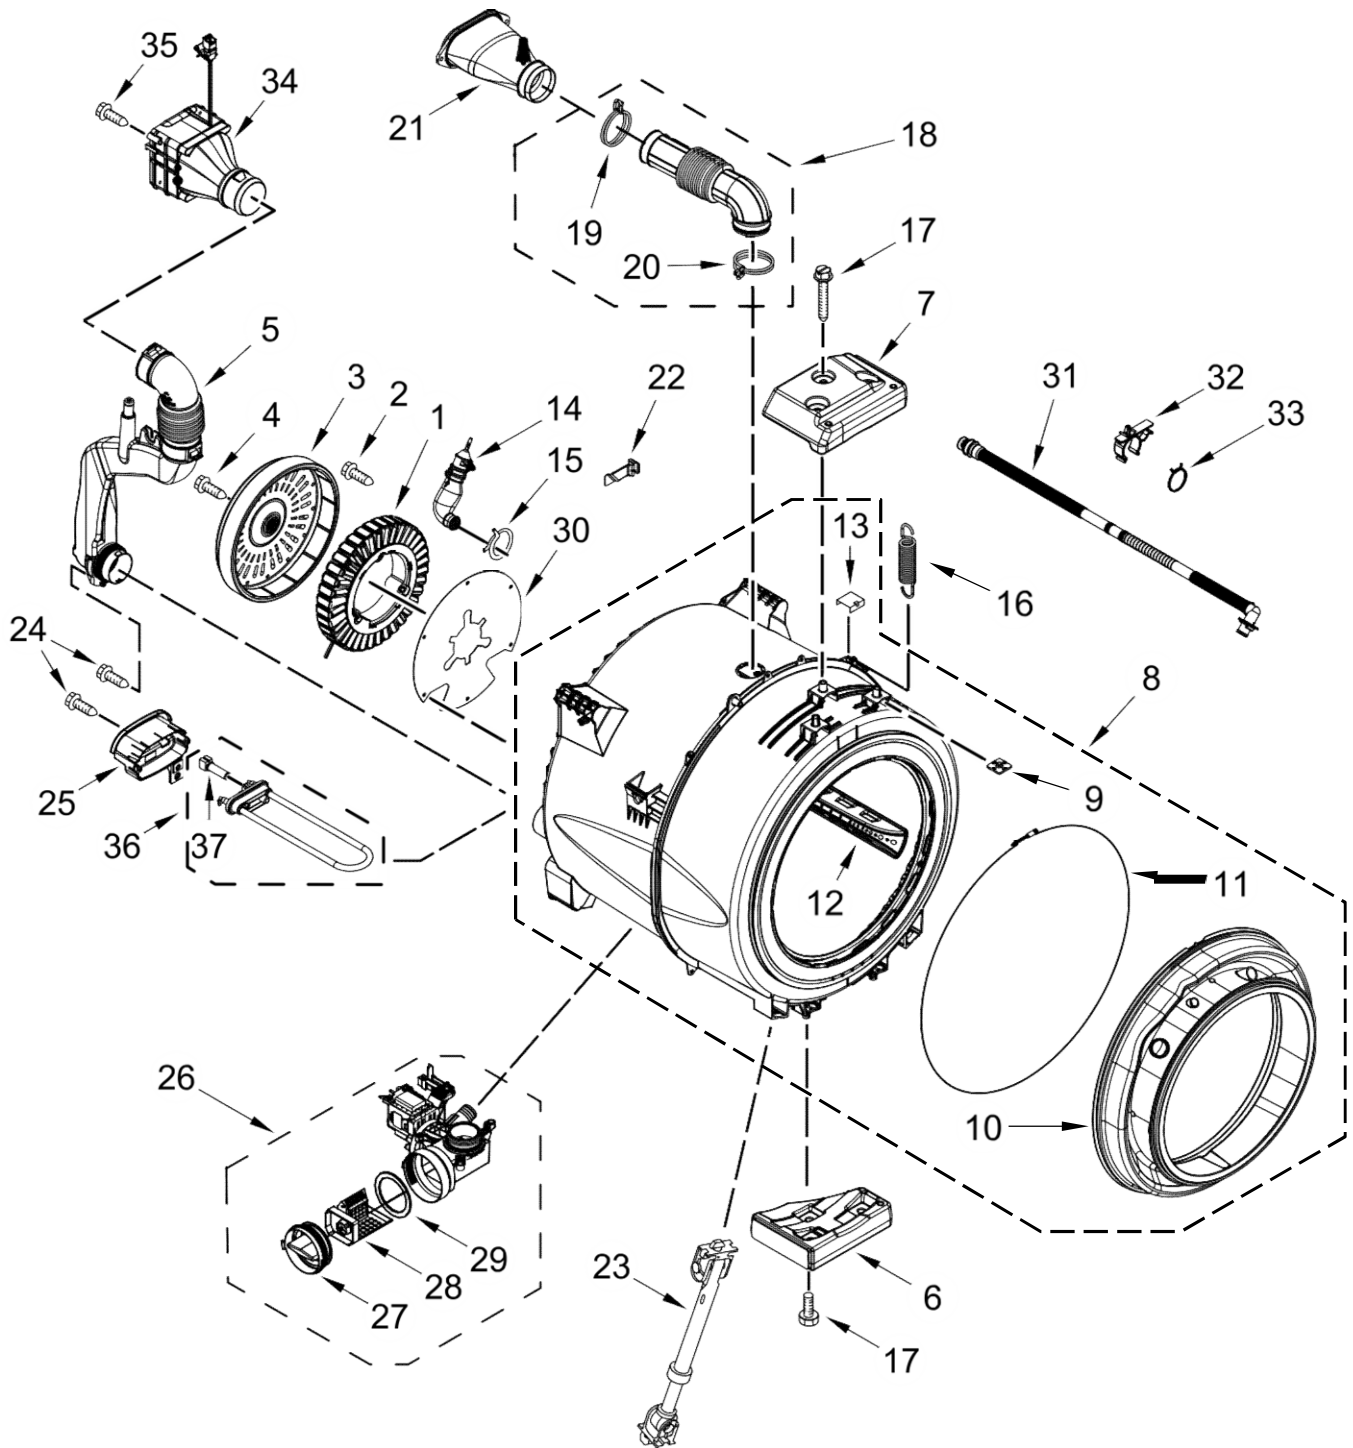

LAVADORA 7MFWW90HEFC0

LAVADORA 7MWF90HEFC0

<u>Illus. No.</u>	<u>Part No.</u>	<u>Description</u>
1	W10734060	Stator, Motor
2	W10253476	Screw, Stator Mounting
3	W10544980	Rotor, Motor
4	W10253477	Screw, Rotor Mounting
5	W10261582	Pipe, Ventilation Assembly
6	W10237535	Counterweight, Bottom
7	W10253014	Counterweight, Top
8	W10754106	Tub Assembly, Drum
9	8540072	Nut, Push-In
10	W10474367	Bellow
11	W10237502	Retainer, Bellow To Tub
12	W10597205	Baffle, Tub

<u>Illus. No.</u>	<u>Part No.</u>	<u>Description</u>
13	W10793364	Clamp, Tub
14	W10626116	Airtrap Assembly
15	371499	Clamp, Hose
16	W10249487	Spring, Suspension (Set Of 2)
17	W10261496	Screw, Counterweight
18	W10568614	Vent Hose Coupling Assembly
19	W10273034	Clamp, Vent Hose
20	W10353599	Clamp, Hose
21	W10352818	Vent Tube and Cover
22	W10316388	Clip, Harness Diverter
23	W10261492	Shock Absorber
24	W10306501	Screw
25	W10318155	Shield, Heater

<u>Illus. No.</u>	<u>Part No.</u>	<u>Description</u>
26	W10425238	Pump (Complete)
27	W10365898	Cap, Filter
28	W10365897	Filter, Element
29	W10365899	Seal, Filter Cap
30	W10490826	Shield, Motor
31	W10562025	Drain Hose (Internal)
32	W10466674	Bracket, Mounting
33	W10151157	Clamp, Hose
34	W10434964	Fan, Ventilation Assembly
35	8540282	Screw
36	W10576399	Heater
37	W10467289	Sensor, Temperature