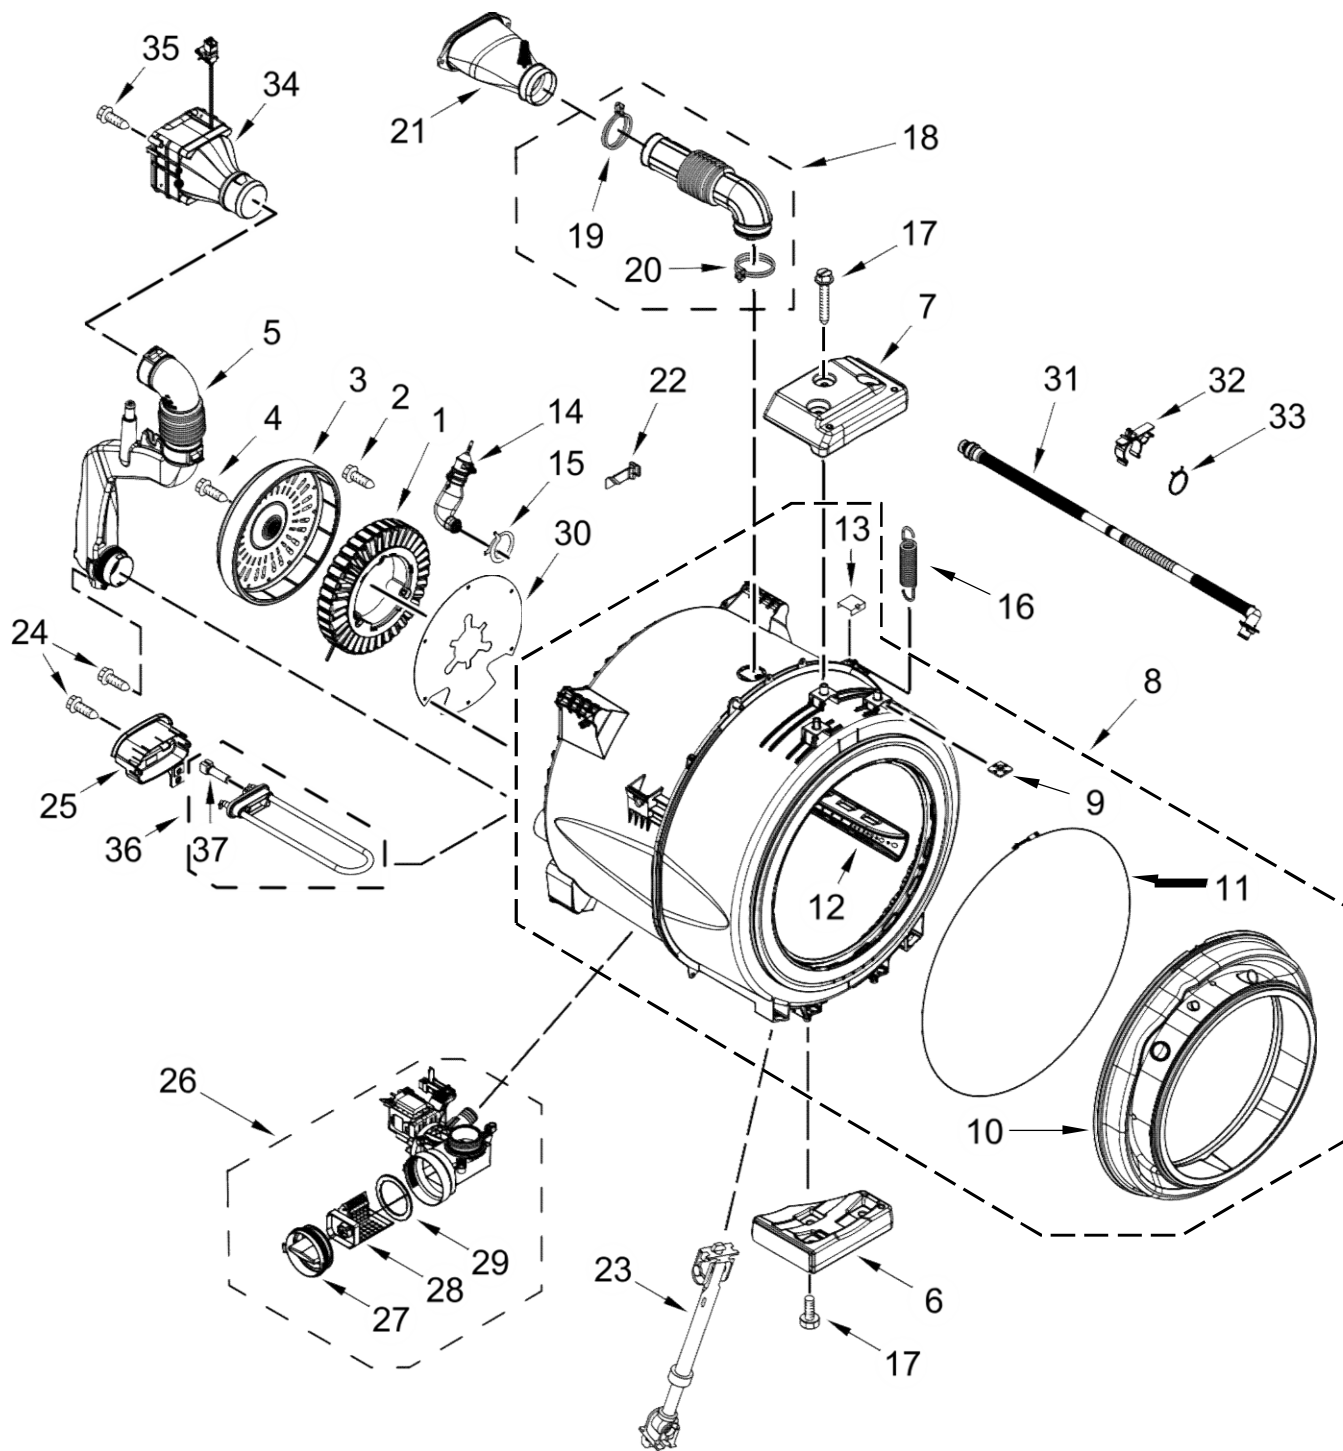

LAVADORA 7MFW90HEFC1

LAVADORA 7MFW90HEFC1

<u>Illus. No.</u>	<u>Part No.</u>	<u>Description</u>
1	W10734060	Stator, Motor
2	W10253476	Screw, Stator Mounting
3	W10544980	Rotor, Motor
4	W10253477	Screw, Rotor Mounting
5	W10261582	Pipe, Ventilation Assembly
6	W10237535	Counterweight, Bottom
7	W10253014	Counterweight, Top
8	W10754106	Tub Assembly, Drum
9	8540072	Nut, Push-In
10	W10900506	Bellow
11	W10237502	Retainer, Bellow To Tub
12	W10597205	Baffle, Tub

<u>Illus. No.</u>	<u>Part No.</u>	<u>Description</u>
13	W10793364	Clamp, Tub
14	W10831586	Airtrap Assembly
15	371499	Clamp, Hose
16	W10249487	Spring, Suspension (Set Of 2)
17	W10261496	Screw, Counterweight
18	W10568614	Vent Hose Coupling Assembly
19	W10273034	Clamp, Vent Hose
20	W10353599	Clamp, Hose
21	W10352818	Vent Tube and Cover
22	W10316388	Clip, Harness Diverter
23	W10261492	Shock Absorber
24	W10306501	Screw
25	W10318155	Shield, Heater
26	W10425238	Pump (Complete)

<u>Illus. No.</u>	<u>Part No.</u>	<u>Description</u>
27	W10365898	Cap, Filter
28	W10365897	Filter, Element
29	W10365899	Seal, Filter Cap
30	W10490826	Shield, Motor
31	W10562025	Drain Hose (Internal)
32	W10466674	Bracket, Mounting
33	W10151157	Clamp, Hose
34	W10434964	Fan, Ventilation Assembly
35	8540282	Screw
36	W10576399	Heater
37	W10467289	Sensor, Temperature