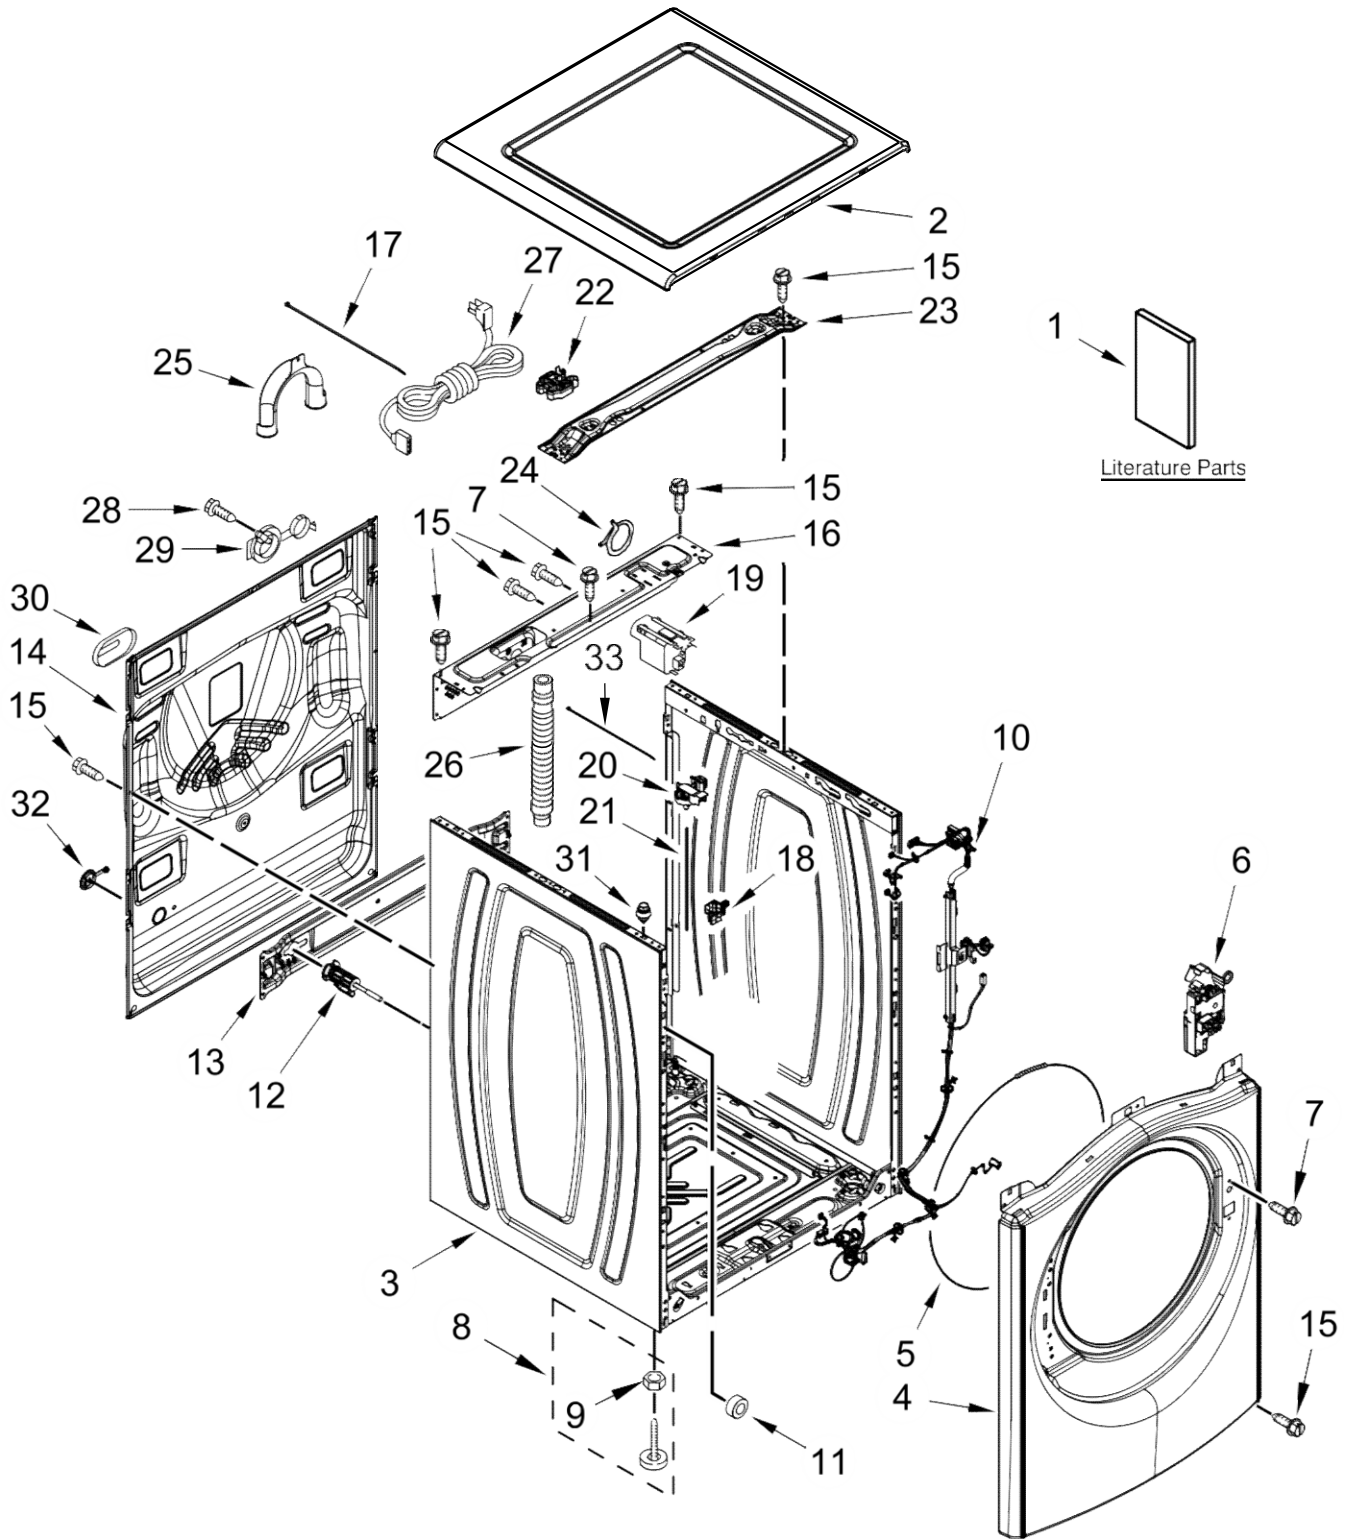

# LAVADORA 7MFW90HEFC1

<u>Illus. No.</u>	<u>Part No.</u>	<u>Description</u>	<u>Illus. No.</u>	<u>Part No.</u>	<u>Description</u>	<u>Illus. No.</u>	<u>Part No.</u>	<u>Description</u>
1		Literature Parts	6	W10443885	Lock, Door	21	W10509002	Hose, Pressure itch
	W10709304	Installation Instructions	7	8540282	Screw	22	W10245452	Retainer, Spring
	W10849732	Use and Care Guide	8	W10073890	Leveling Leg Assembly	23	W10467484	Brace, Top
	W10602465	Tech Sheet	9	3359452	Nut, Hex	24	356138	Clamp, Hose
	W10849736	Energy Guide (Mexico)	10	W10746378	Harness, Wiring (Lower Main)	25	W10280024	U-Bend, Drain Hose
	W10849739	Energy Guide (LAR)	11	W10615477	Spacer, Front Panel	26	W10267638	Hose, Drain (External)
2		Top	12	W10271590	Bolt, Shipping (Set Of 4)	27	W10632346	Power Cord
	W10208373	White	13	W10237498	Brace, Transport	28	3351614	Screw
	W10460693	Chrome Shadow Cabinet	14	W10386102	Panel, Rear	29	W10275820	Cover, Power Cord-Transport
3		White	15	W10142290	Screw	30	8540268	Cover, Transport
	W10441110	White	16	W10467483	Brace, Rear	31	W10208380	Screw and Bushing Assembly
	W10441105	Chrome Shadow Panel, Front	17	W10339879	Tie, Cable	32	W10304004	Cover, Power Cord
4		White	18	W10181028	Clip, Pressure Switch Hose	33	W10267532	Cable Tie
	W10441111	Chrome Shadow	19	W10367632	Filter, RFI			
5	W10237503	Retainer, Bellow (To Front Panel)	20	W10448876	Sensor, Pressure			