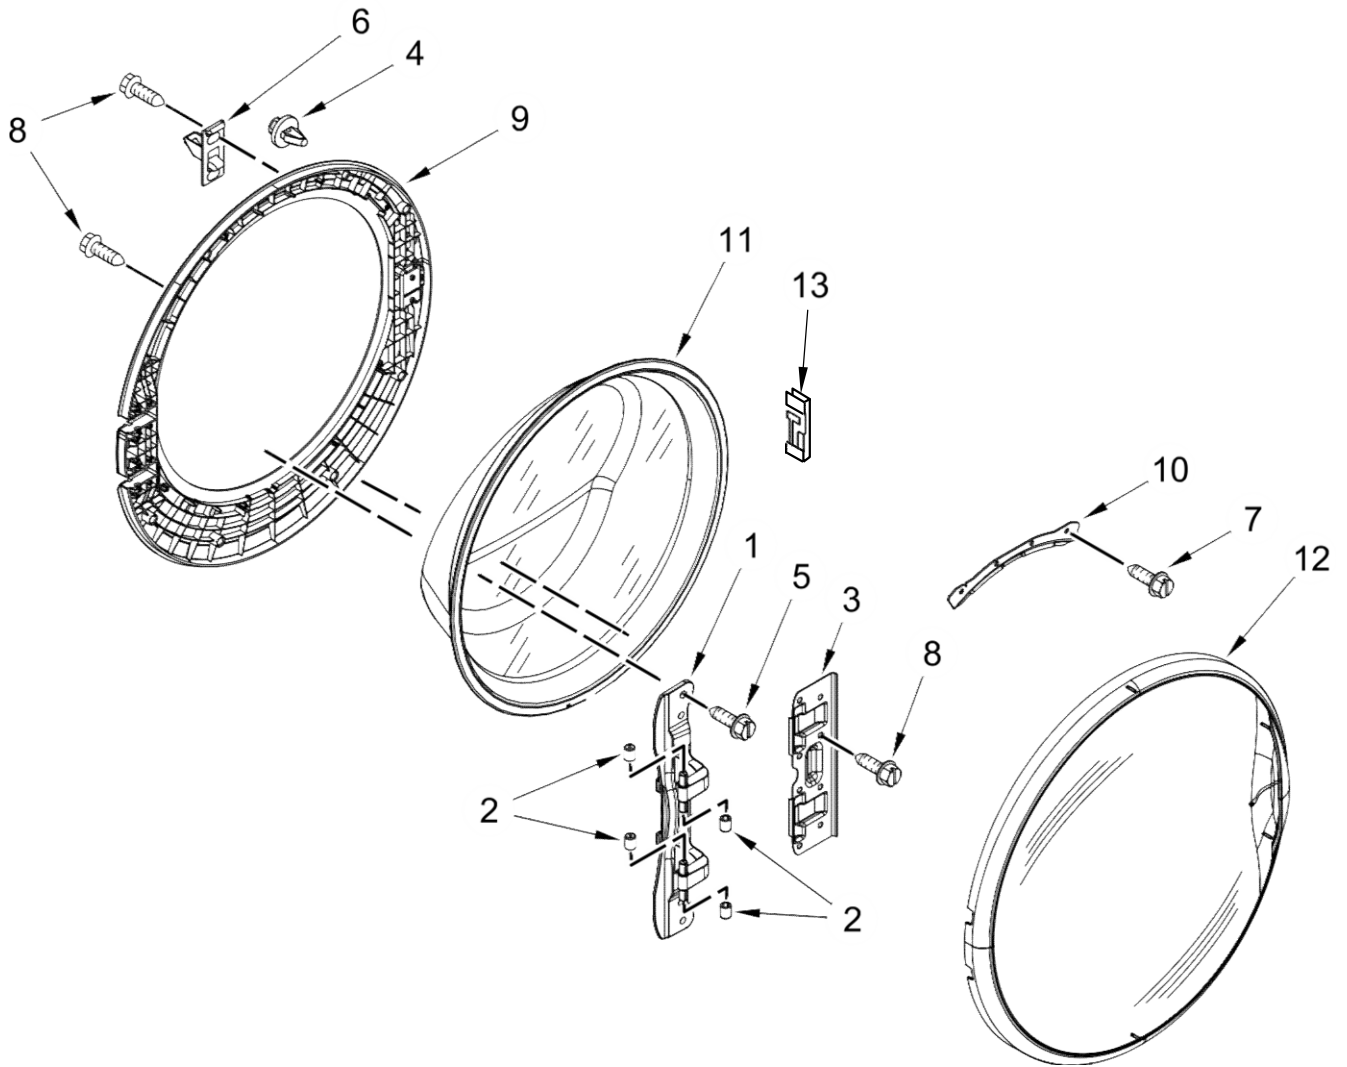

LAVADORA 7MFWW90HEFC1