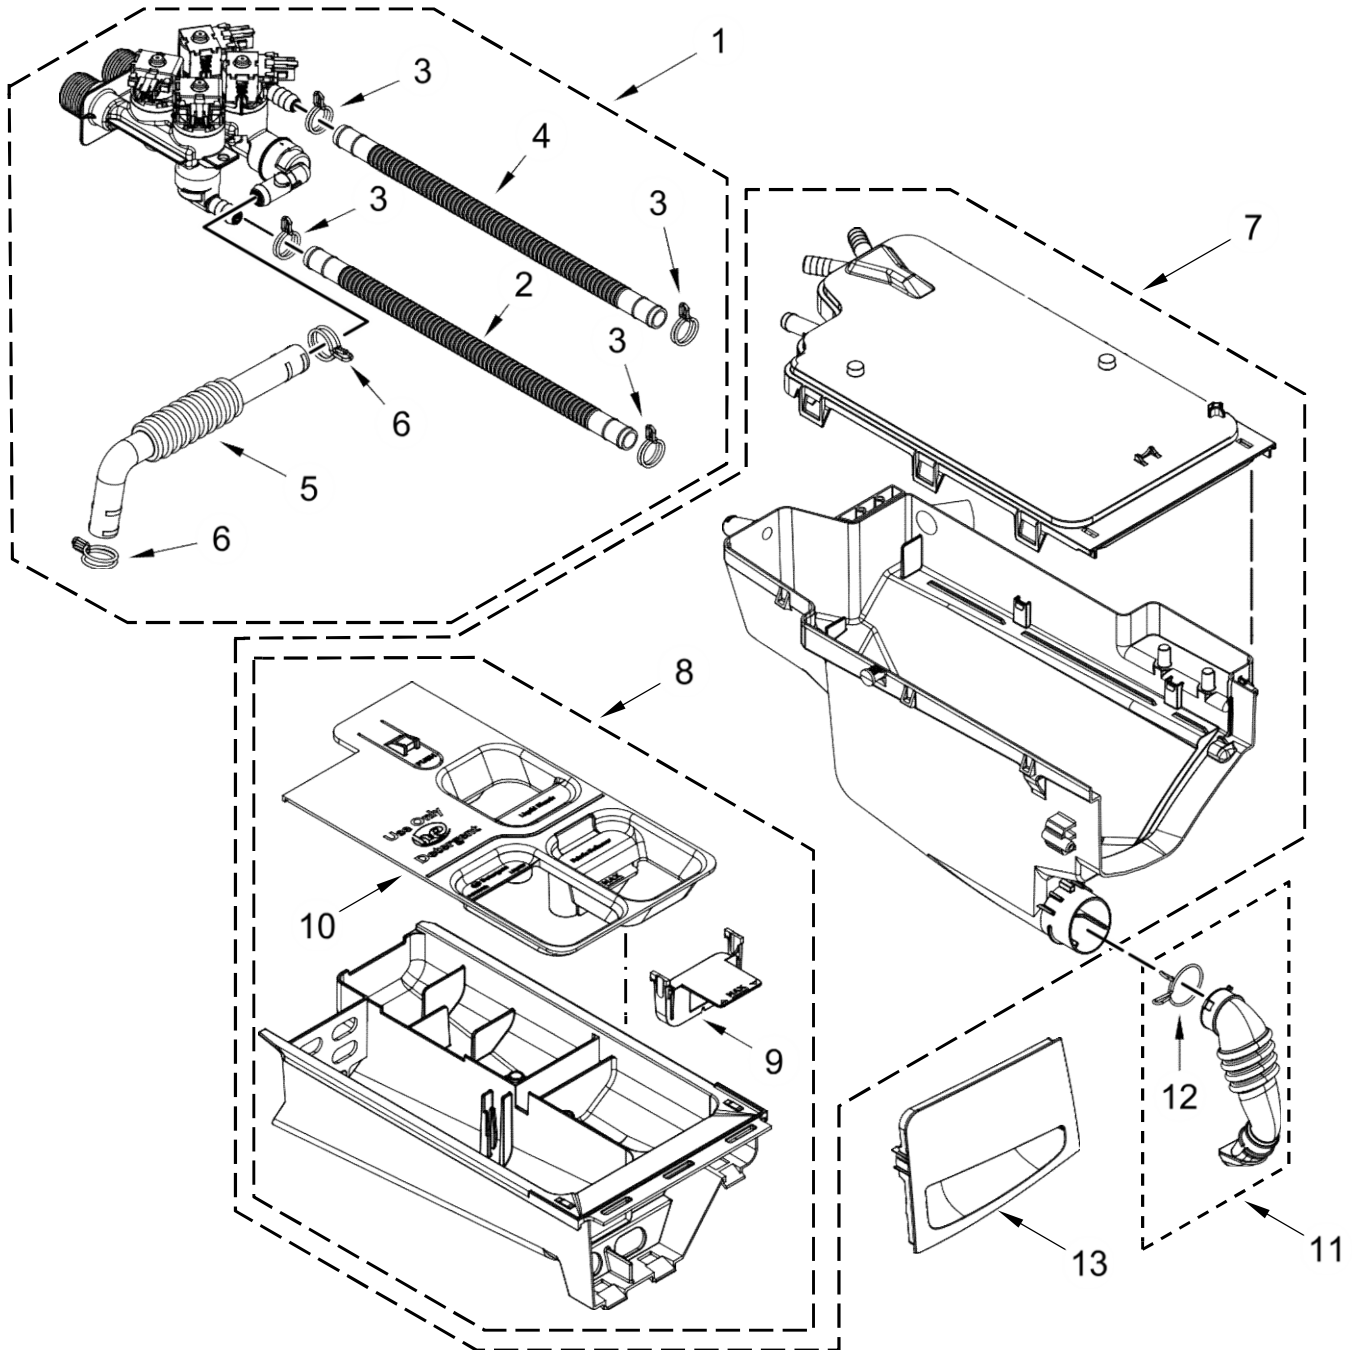

LAVADORA 7MFWW90HEFW0

Distribuidor Autorizado

Venta de Refacciones
Electrodomesticas

LAVADORA 7MFW90HEFW0

<u>Illus.</u> <u>No.</u>	<u>Part No.</u>	<u>Description</u>
1	W10435242	Valve, Inlet Assembly
2	W10577770	Hose, Grey
3	W10096851	Clamp, Hose
4	W10577787	Hose, Black
5	W10435238	Hose, Steam
6	W10096852	Clamp, Hose
7	W10759476	Housing, Dispenser Assembly

<u>Illus.</u> <u>No.</u>	<u>Part No.</u>	<u>Description</u>
8	W10365885	Drawer, Detergent (Complete)
9	W10411442	Separator, With Selection Slider
10	W10365887	Siphon, Bleach/Softener
11	W10239966	Hose, Dispenser To Bellow
12	W10239910	Clamp, Hose

<u>Illus.</u> <u>No.</u>	<u>Part No.</u>	<u>Description</u>
13		Handle, Drawer
	W10783722	White
	W10783724	Chrome Shadow