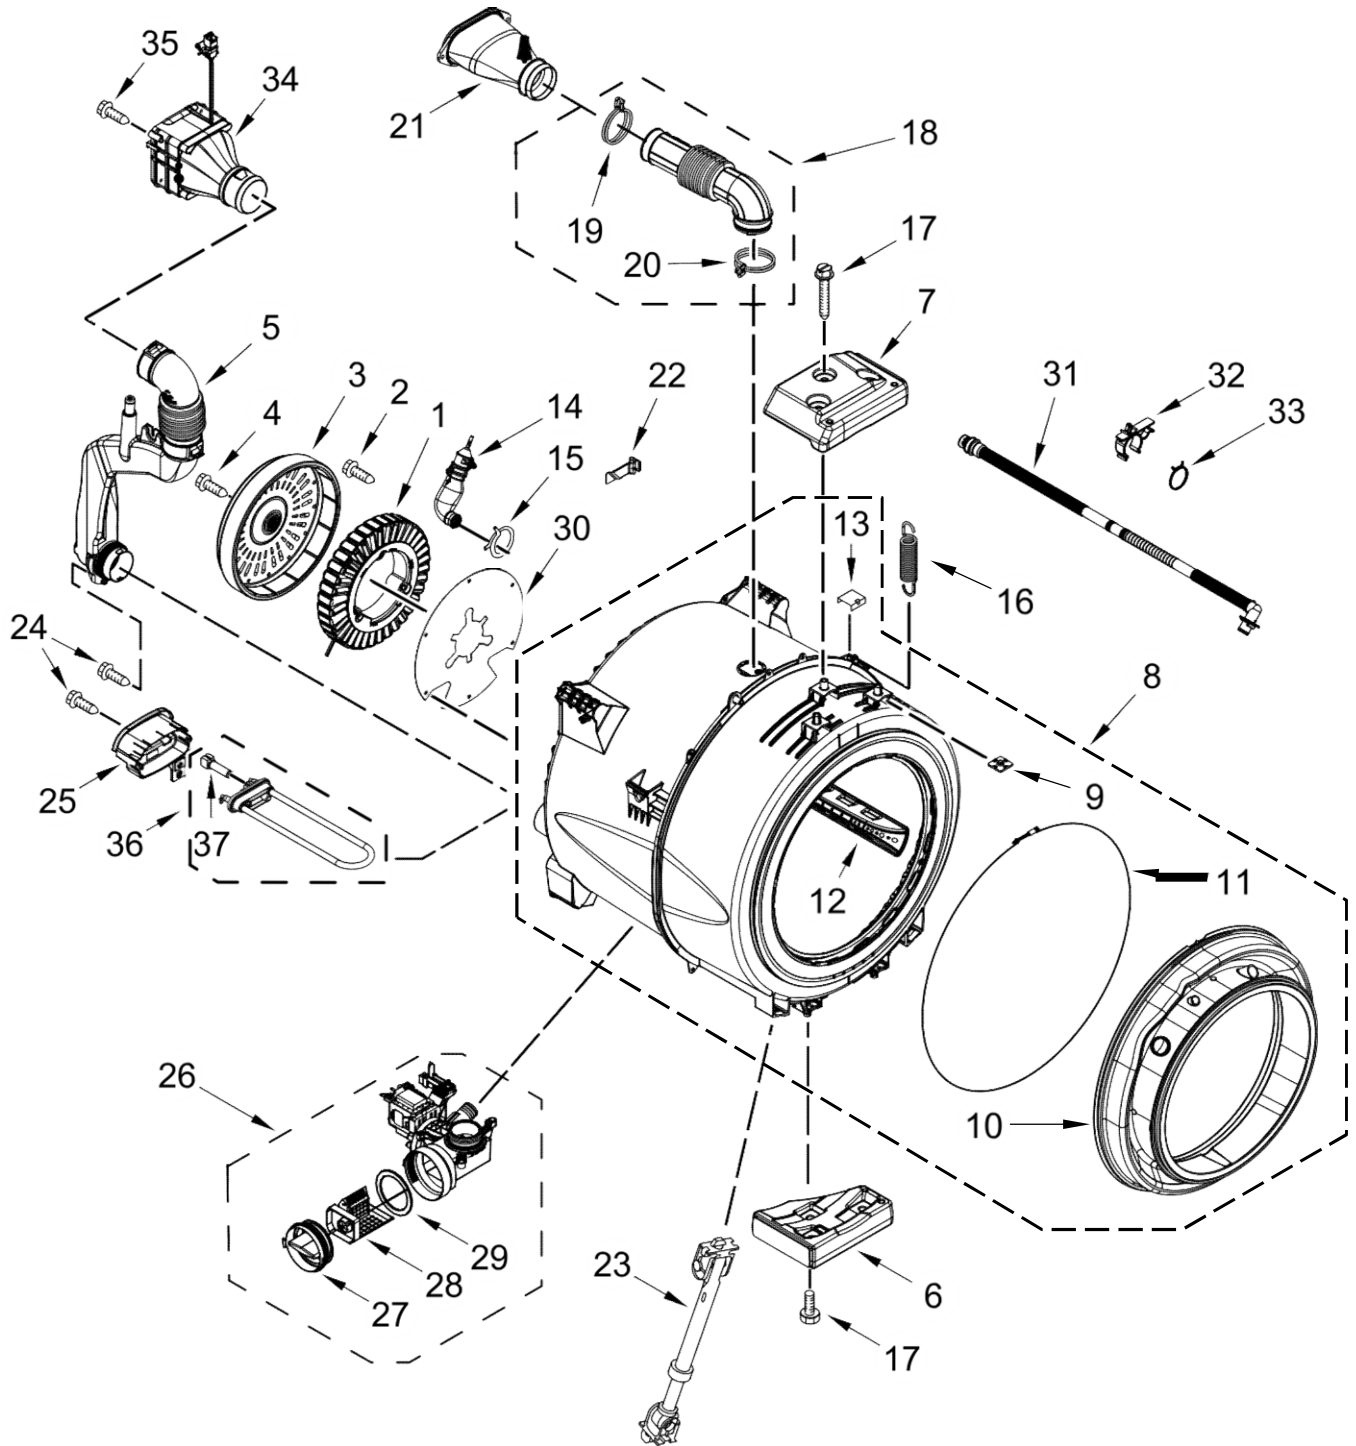

LAVADORA 7MFW90HEFW0

LAVADORA 7MFW90HEFW0

<u>Illus. No.</u>	<u>Part No.</u>	<u>Description</u>
1	W10734060	Stator, Motor
2	W10253476	Screw, Stator Mounting
3	W10544980	Rotor, Motor
4	W10253477	Screw, Rotor Mounting
5	W10261582	Pipe, Ventilation Assembly
6	W10237535	Counterweight, Bottom
7	W10253014	Counterweight, Top
8	W10754106	Tub Assembly, Drum
9	8540072	Nut, Push-In
10	W10474367	Bellow
11	W10237502	Retainer, Bellow To Tub
12	W10597205	Baffle, Tub

<u>Illus. No.</u>	<u>Part No.</u>	<u>Description</u>
13	W10793364	Clamp, Tub
14	W10626116	Airtrap Assembly
15	371499	Clamp, Hose
16	W10249487	Spring, Suspension (Set Of 2)
17	W10261496	Screw, Counterweight
18	W10568614	Vent Hose Coupling Assembly
19	W10273034	Clamp, Vent Hose
20	W10353599	Clamp, Hose
21	W10352818	Vent Tube and Cover
22	W10316388	Clip, Harness Diverter
23	W10261492	Shock Absorber
24	W10306501	Screw
25	W10318155	Shield, Heater

<u>Illus. No.</u>	<u>Part No.</u>	<u>Description</u>
26	W10425238	Pump (Complete)
27	W10365898	Cap, Filter
28	W10365897	Filter, Element
29	W10365899	Seal, Filter Cap
30	W10490826	Shield, Motor
31	W10562025	Drain Hose (Internal)
32	W10466674	Bracket, Mounting
33	W10151157	Clamp, Hose
34	W10434964	Fan, Ventilation Assembly
35	8540282	Screw
36	W10576399	Heater
37	W10467289	Sensor, Temperature