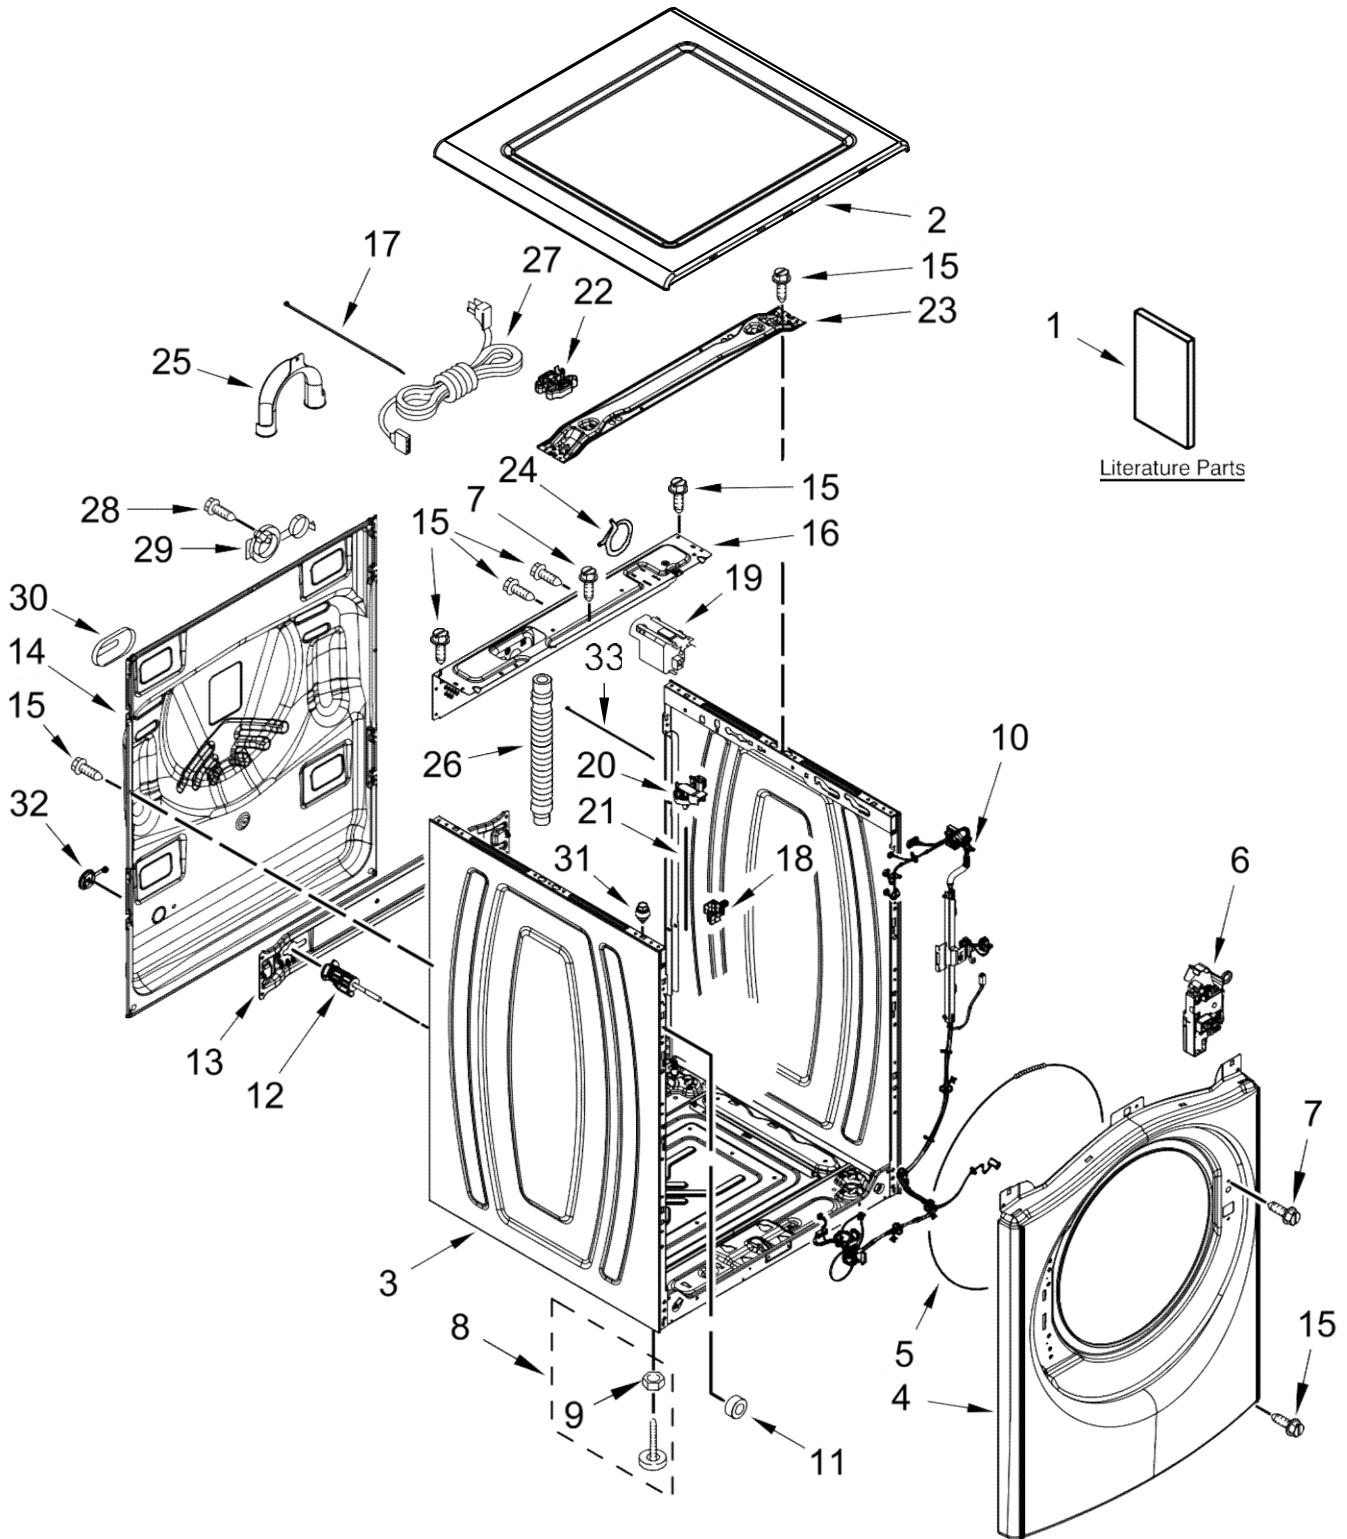

AUTOMATIC WASHER

MODELS:

7MFW90HEFW0 (White)

7MFW90HEFC0 (Chrome Shadow)

LAVADORA 7MFW90HEFW0

LAVADORA 7MFW90HEFW0

| <u>Illus. No.</u> | <u>Part No.</u> | <u>Description</u> |
|-------------------|-----------------|-----------------------------------|
| 1 | | Literature Parts |
| | W10709304 | Installation Instructions |
| | W10849732 | Use and Care Guide |
| | W10602465 | Tech Sheet |
| | W10849736 | Energy Guide (Mexico) |
| | W10849739 | Energy Guide (LAR) |
| 2 | | Top |
| | W10208373 | White |
| | W10460693 | Chrome Shadow |
| 3 | | Cabinet |
| | W10441110 | White |
| | W10441105 | Chrome Shadow |
| 4 | | Panel, Front |
| | W10441116 | White |
| | W10441111 | Chrome Shadow |
| 5 | W10237503 | Retainer, Bellow (To Front Panel) |

| <u>Illus. No.</u> | <u>Part No.</u> | <u>Description</u> |
|-------------------|-----------------|------------------------------|
| 6 | W10443885 | Lock, Door |
| 7 | 8540282 | Screw |
| 8 | W10073890 | Leveling Leg Assembly |
| 9 | 3359452 | Nut, Hex |
| 10 | W10572166 | Harness, Wiring (Lower Main) |
| 11 | W10615477 | Spacer, Front Panel |
| 12 | W10271590 | Bolt, Shipping (Set Of 4) |
| 13 | W10237498 | Brace, Transport |
| 14 | W10386102 | Panel, Rear |
| 15 | W10142290 | Screw |
| 16 | W10467483 | Brace, Rear |
| 17 | W10339879 | Tie, Cable |
| 18 | W10181028 | Clip, Pressure Switch Hose |
| 19 | W10367632 | Filter, Interference |
| 20 | W10448876 | Sensor, Pressure |