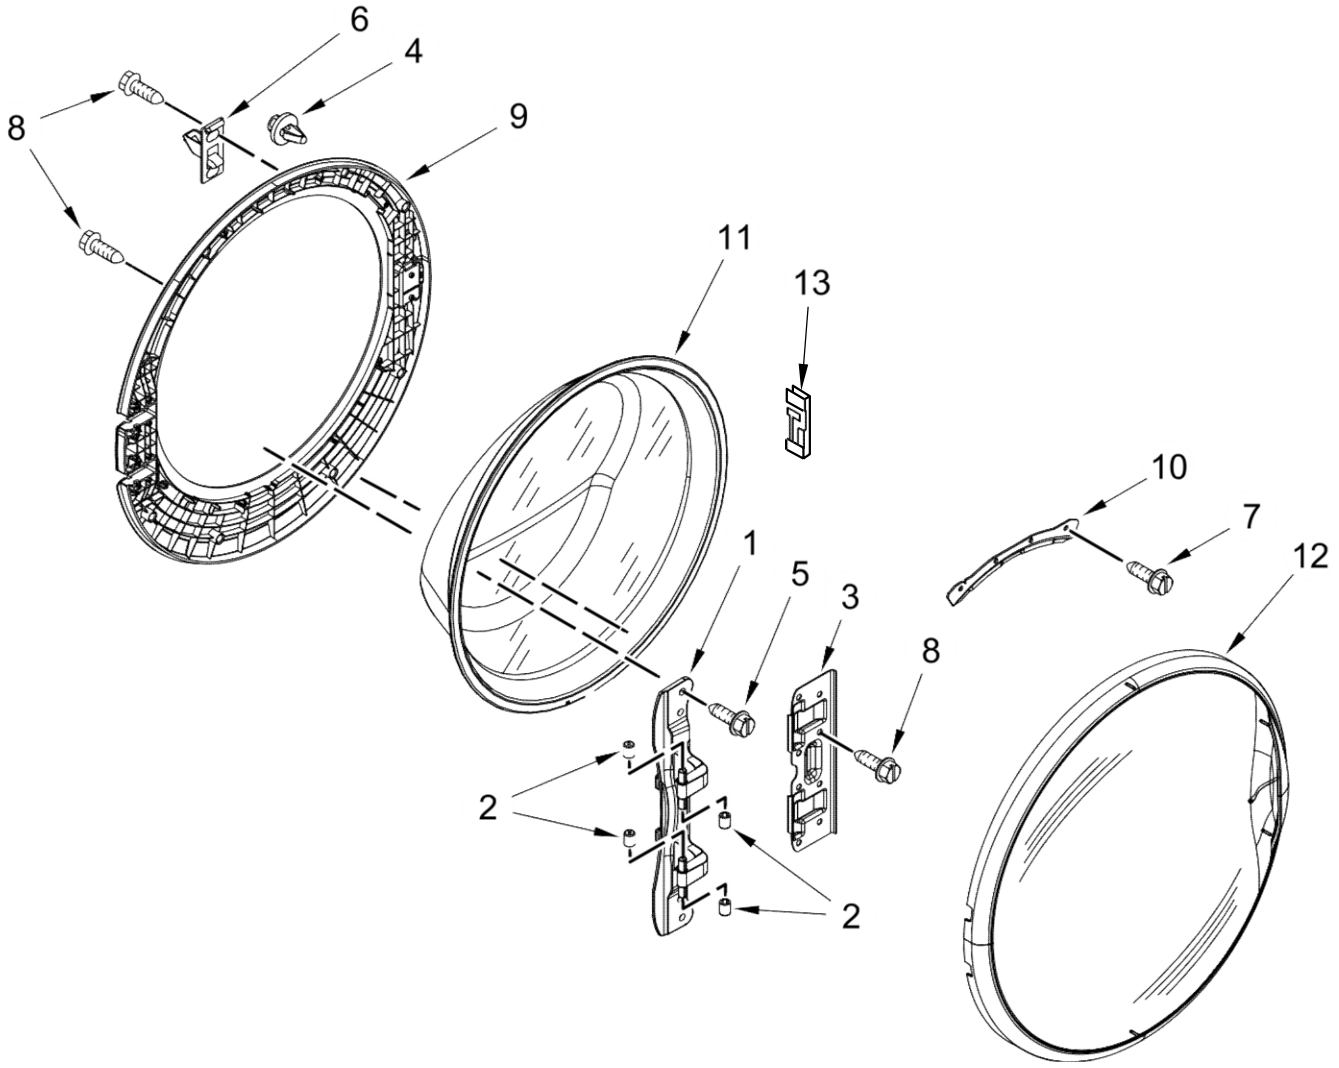

LAVADORA 7MFWW90HEFW0

Distribuidor Autorizado

Venta de Refacciones
Electrodomesticas

LAVADORA 7MFW90HEFW0

<u>Illus. No.</u>	<u>Part No.</u>	<u>Description</u>
1	W10208415	Hinge, Base
2	W10208398	Cap, Hinge
3	W10208419	Plate, Hinge Retainer
4	8572266	Bumper, Door
5	W10288126	Screw

<u>Illus. No.</u>	<u>Part No.</u>	<u>Description</u>
6	W10488048	Strike, Door
7	8540513	Screw
8	8534022	Screw
9	W10208275	Frame, Door Back Support
10	W10003440	Clamp, Glass

<u>Illus. No.</u>	<u>Part No.</u>	<u>Description</u>
11	W10607723	Glass, Door
12	W10733165	Door, Outer Assembly
13	W10003430	Clamp, Glass Support