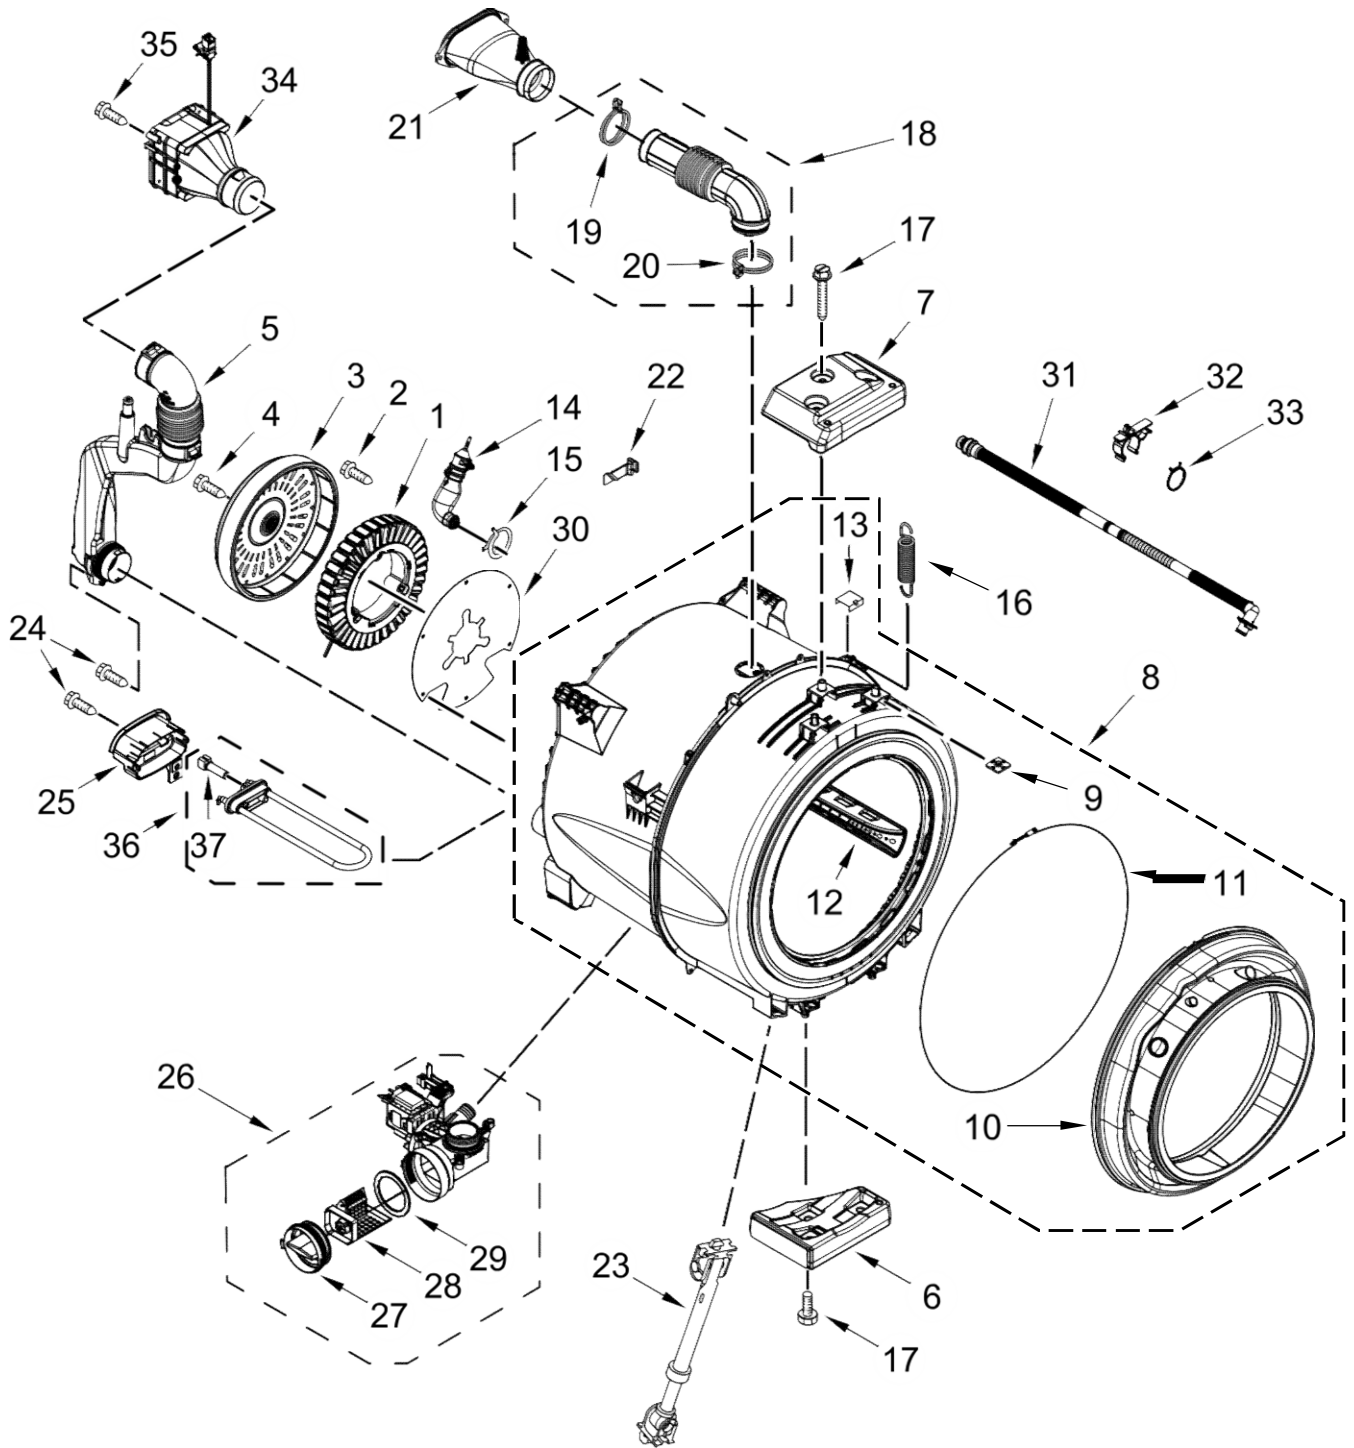

LAVADORA 7MFW90HEFW1

LAVADORA 7MFW90HEFW1

<u>Illus. No.</u>	<u>Part No.</u>	<u>Description</u>
1	W10734060	Stator, Motor
2	W10253476	Screw, Stator Mounting
3	W10544980	Rotor, Motor
4	W10253477	Screw, Rotor Mounting
5	W10261582	Pipe, Ventilation Assembly
6	W10237535	Counterweight, Bottom
7	W10253014	Counterweight, Top
8	W10754106	Tub Assembly, Drum
9	8540072	Nut, Push-In
10	W10900506	Bellow
11	W10237502	Retainer, Bellow To Tub
12	W10597205	Baffle, Tub

<u>Illus. No.</u>	<u>Part No.</u>	<u>Description</u>
13	W10793364	Clamp, Tub
14	W10831586	Airtrap Assembly
15	371499	Clamp, Hose
16	W10249487	Spring, Suspension (Set Of 2)
17	W10261496	Screw, Counterweight
18	W10568614	Vent Hose Coupling Assembly
19	W10273034	Clamp, Vent Hose
20	W10353599	Clamp, Hose
21	W10352818	Vent Tube and Cover
22	W10316388	Clip, Harness Diverter
23	W10261492	Shock Absorber
24	W10306501	Screw
25	W10318155	Shield, Heater
26	W10425238	Pump (Complete)

<u>Illus. No.</u>	<u>Part No.</u>	<u>Description</u>
27	W10365898	Cap, Filter
28	W10365897	Filter, Element
29	W10365899	Seal, Filter Cap
30	W10490826	Shield, Motor
31	W10562025	Drain Hose (Internal)
32	W10466674	Bracket, Mounting
33	W10151157	Clamp, Hose
34	W10434964	Fan, Ventilation Assembly
35	8540282	Screw
36	W10576399	Heater
37	W10467289	Sensor, Temperature