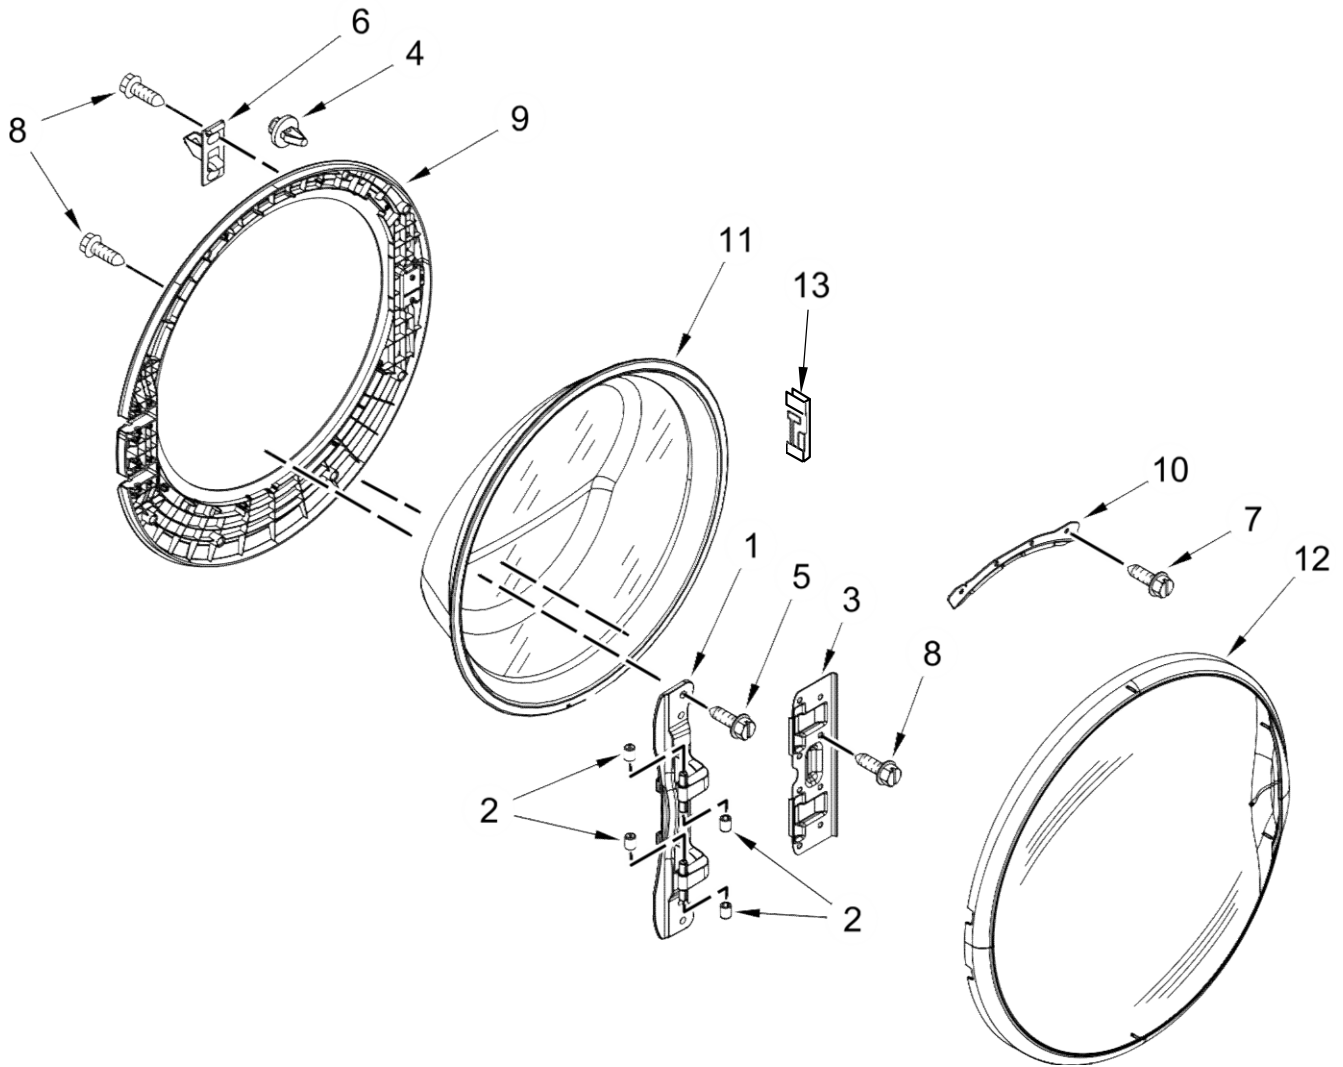

LAVADORA 7MFW90HEFW1