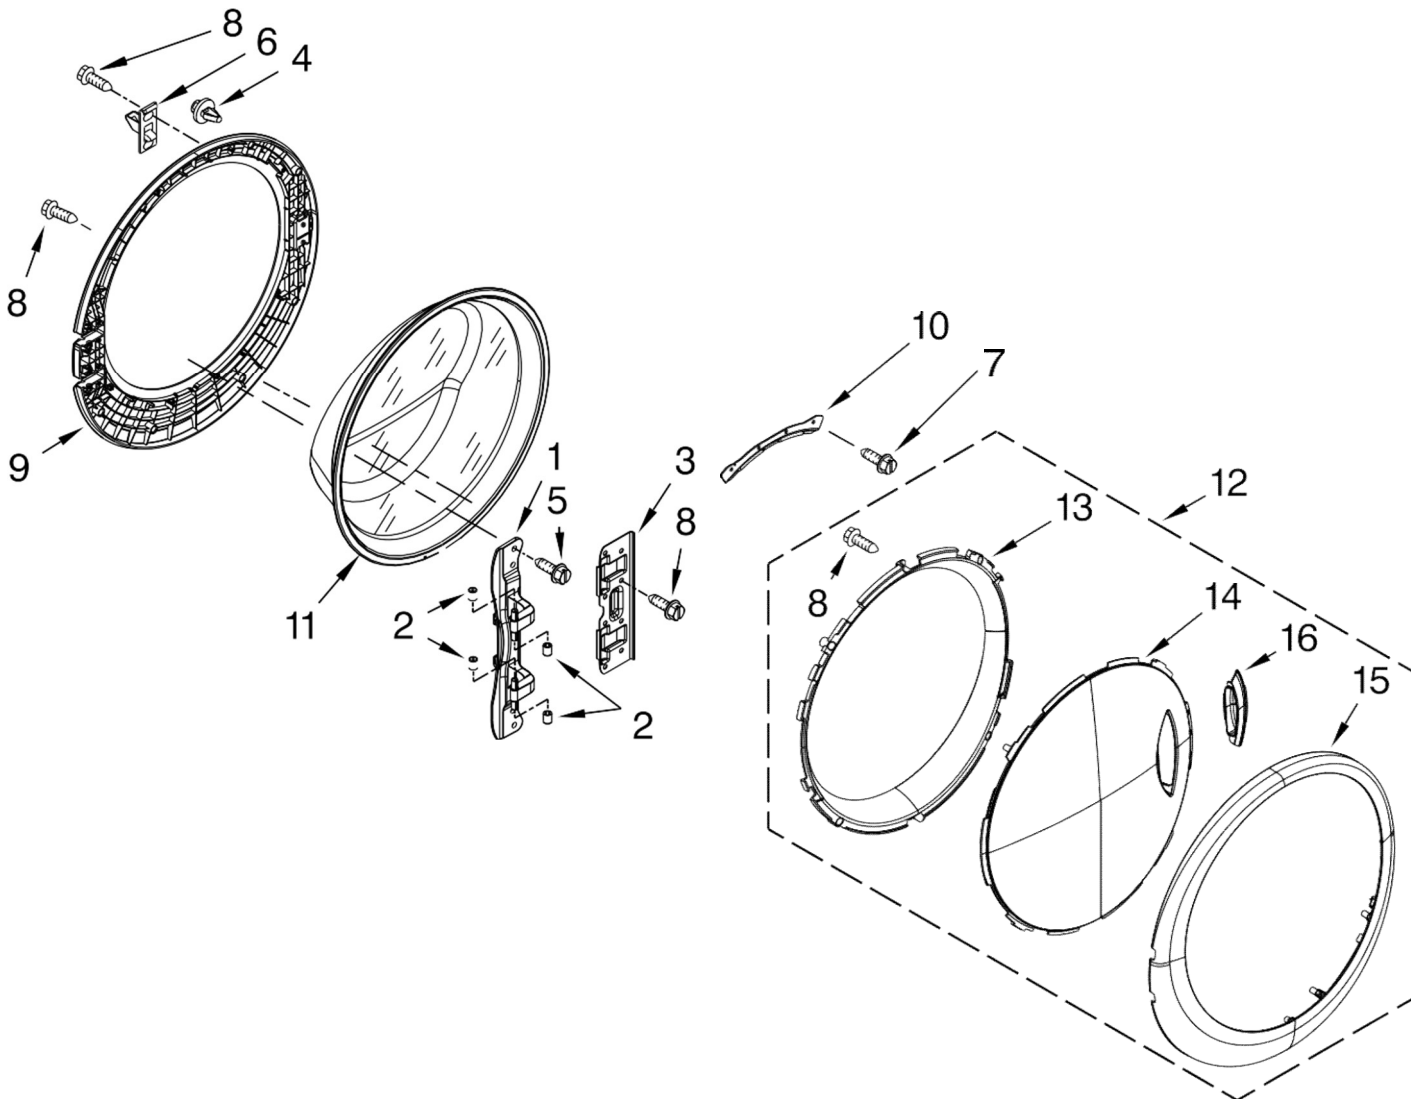

FOR ORDERING INFORMATION REFER TO PARTS PRICE LIST

Lavadora Whirlpool 7MFW95HEYLO

| Illus. No. | Part No. | DESCRIPTION | Illus. No. | Part No. | DESCRIPTION | Illus. No. | Part No. | DESCRIPTION |
|------------|-----------|---------------------------------|------------|-----------|--------------------------------|------------|-----------|-----------------------------|
| 1 | | Literature Parts | 13 | W10237498 | Brace, Transport | 26 | W10267638 | Hose, Drain (External) |
| | W10407103 | Installation Instructions | 14 | W10237492 | Panel, Rear | 27 | W10434975 | Cord, Power |
| | W10407105 | Use & Care Guide | 15 | W10142290 | Screw, 8-18 x 1/2 | 28 | 3351614 | Screw, 10-24 x 3/8 |
| | W10254474 | Tech Sheet | 16 | W10354386 | Brace, Rear | 29 | W10275820 | Cover, Power Cord-Transport |
| | W10451472 | Energy Guide | 17 | W10305097 | Screw, M4.1-1.8 x 57 | 30 | 8182700 | Cover, Transport |
| 2 | W10316283 | Top | 18 | W10181028 | Clip, Pressure Switch Hose | 31 | W10208380 | Screw, Bush Assembly |
| 3 | W10316281 | Cabinet | 19 | W10326464 | Filter, Interference | 32 | W10304004 | Cover, Power Cord |
| 4 | W10316293 | Panel, Front | 20 | W10312527 | Switch, Analog Pressure Sensor | 33 | | Hose, Water Inlet |
| 5 | W10237503 | Retainer, Bellow To Front Panel | 21 | W10251962 | Hose, Pressure Switch | | W10194208 | Cold Water |
| 6 | 8183197 | Lock, Door | 22 | W10245452 | Retainer, Spring | | W10194209 | Hot Water |
| 7 | 8540282 | Screw, M4-1.8 x 16 | 23 | W10237490 | Brace, Top | 34 | W10242307 | Washer, InletHose |
| 8 | 8540329 | Screw, 8-18 x 7/16 | 24 | 356138 | Clamp, Hose | 35 | W10298211 | Stud Assembly, Front Panel |
| 9 | W10339879 | Cable Tie | 25 | W10280024 | U-Bend, Drain Hose | 36 | W10323182 | Spacer, Front Panel |
| 10 | W10432029 | Harness, Wiring (Lower Main) | | | | 37 | W10001130 | Foot, Leveling |
| 11 | W10374126 | Motor Control Unit | | | | 38 | 3359452 | Nut, Lock |
| 12 | W10271590 | Bolt, Shipping (Set Of 4) | | | | | | |