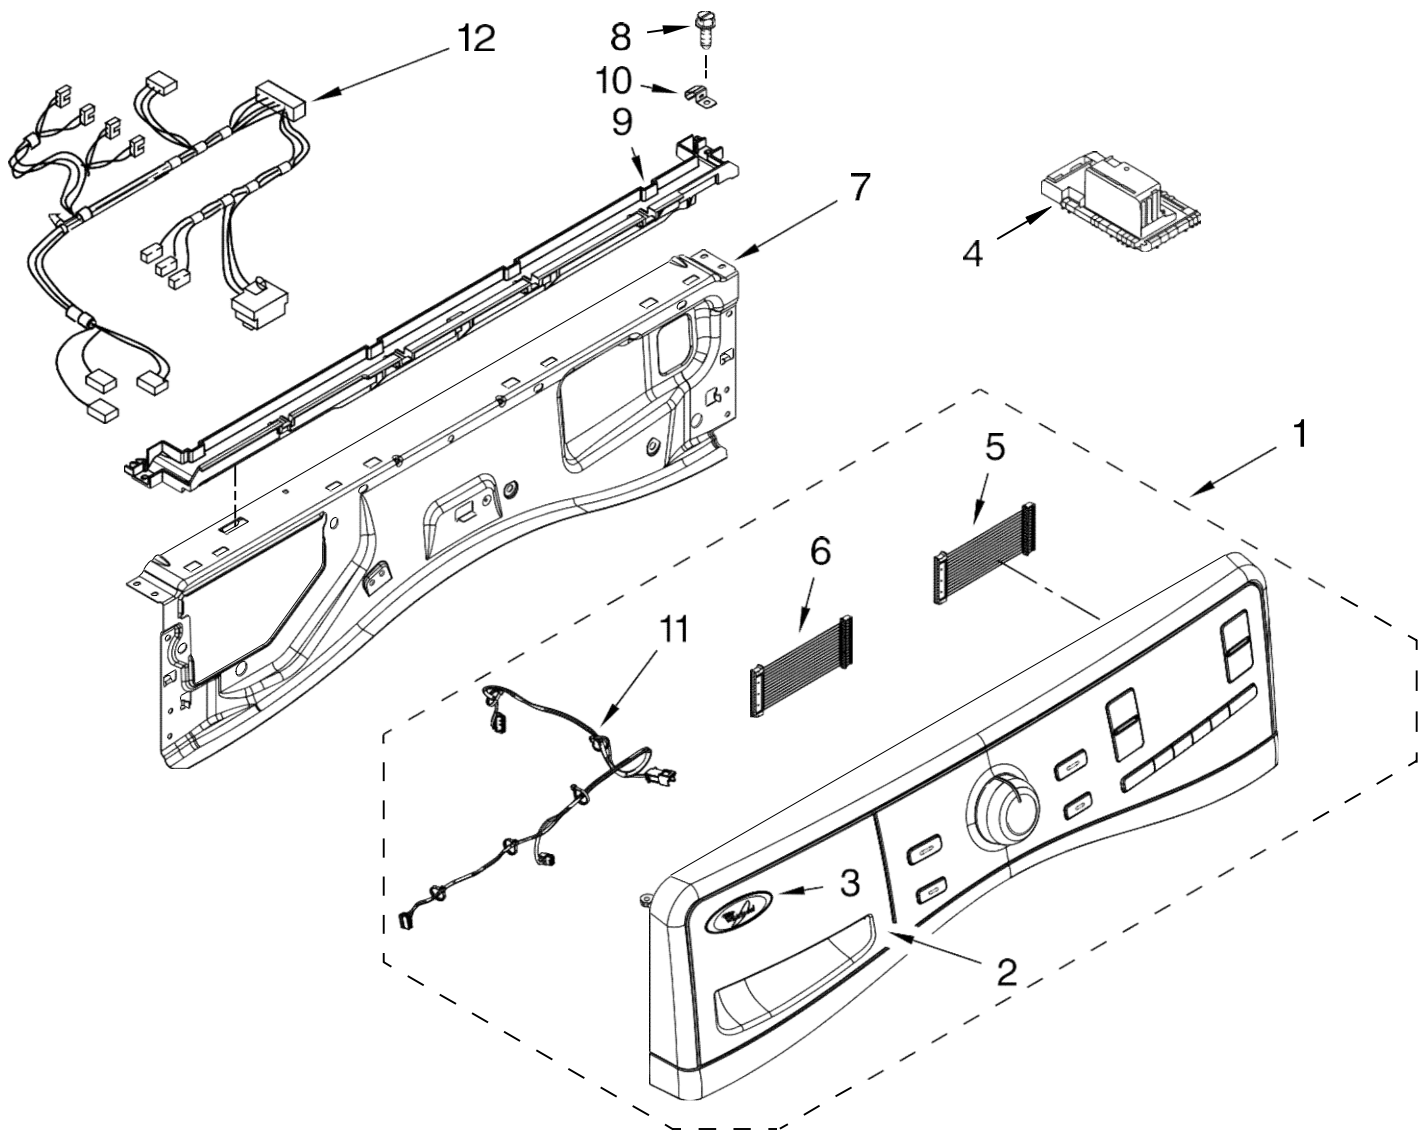

Illus. No.	Part No.	DESCRIPTION	Illus. No.	Part No.	DESCRIPTION	Illus. No.	Part No.	DESCRIPTION
1	W10369552	Console Assembler	4	W10410761	Control Unit, Central	9	W10317570	Channel, Water (Includes Item 10)
2	W10327027	Handle, Dispenser Drawer (Also Shown On Page 5) (Includes Item 3)	5	W10267937	Harness, Jumper	10	W10317566	Clip, Spring
3	W10117943	Badge	6	W10267938	Harness, UI Jumper	11	W10271988	Harness, Main UI
			7	W10208197	Bracket, Console	12	W10271980	Harness, Wiring (Upper Main)
			8	W10142290	Screw, 8-18 x 1/2