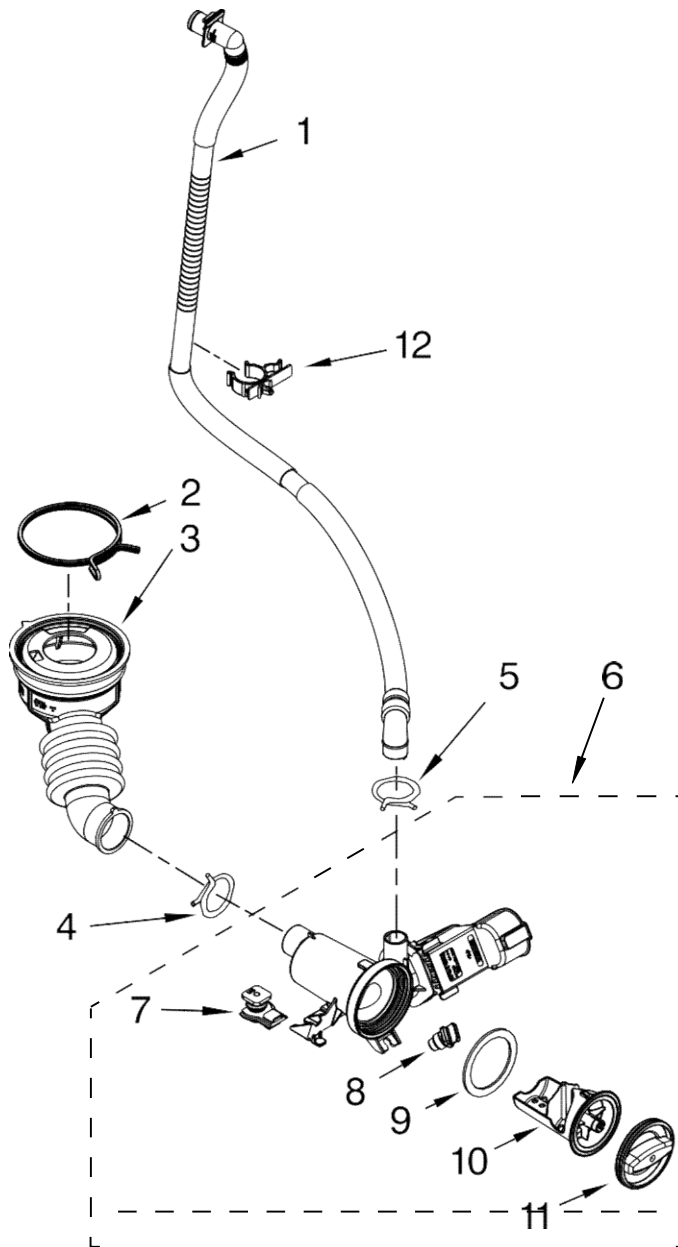

Illus. No.	Part No.	DESCRIPTION	Illus. No.	Part No.	DESCRIPTION	Illus. No.	Part No.	DESCRIPTION
1	W10267642	Drain Hose	5	356138	Clamp, Drain Hose	8	8182816	Grommet, Damper (Front)
2	8181734	Clamp, Hose	6	W10454196	Pump (Complete)	9	8181736	Seal, Filter Cap
3	W10241029	Hose, Tub to Pump	7	W10338326	Grommet, Damper (Rear)	10	W10241027	Filter, Pump
4	W10273036	Clamp, Hose				11	W10338322	Cap, Filter
						12	W10241034	Retainer, Drain Hose