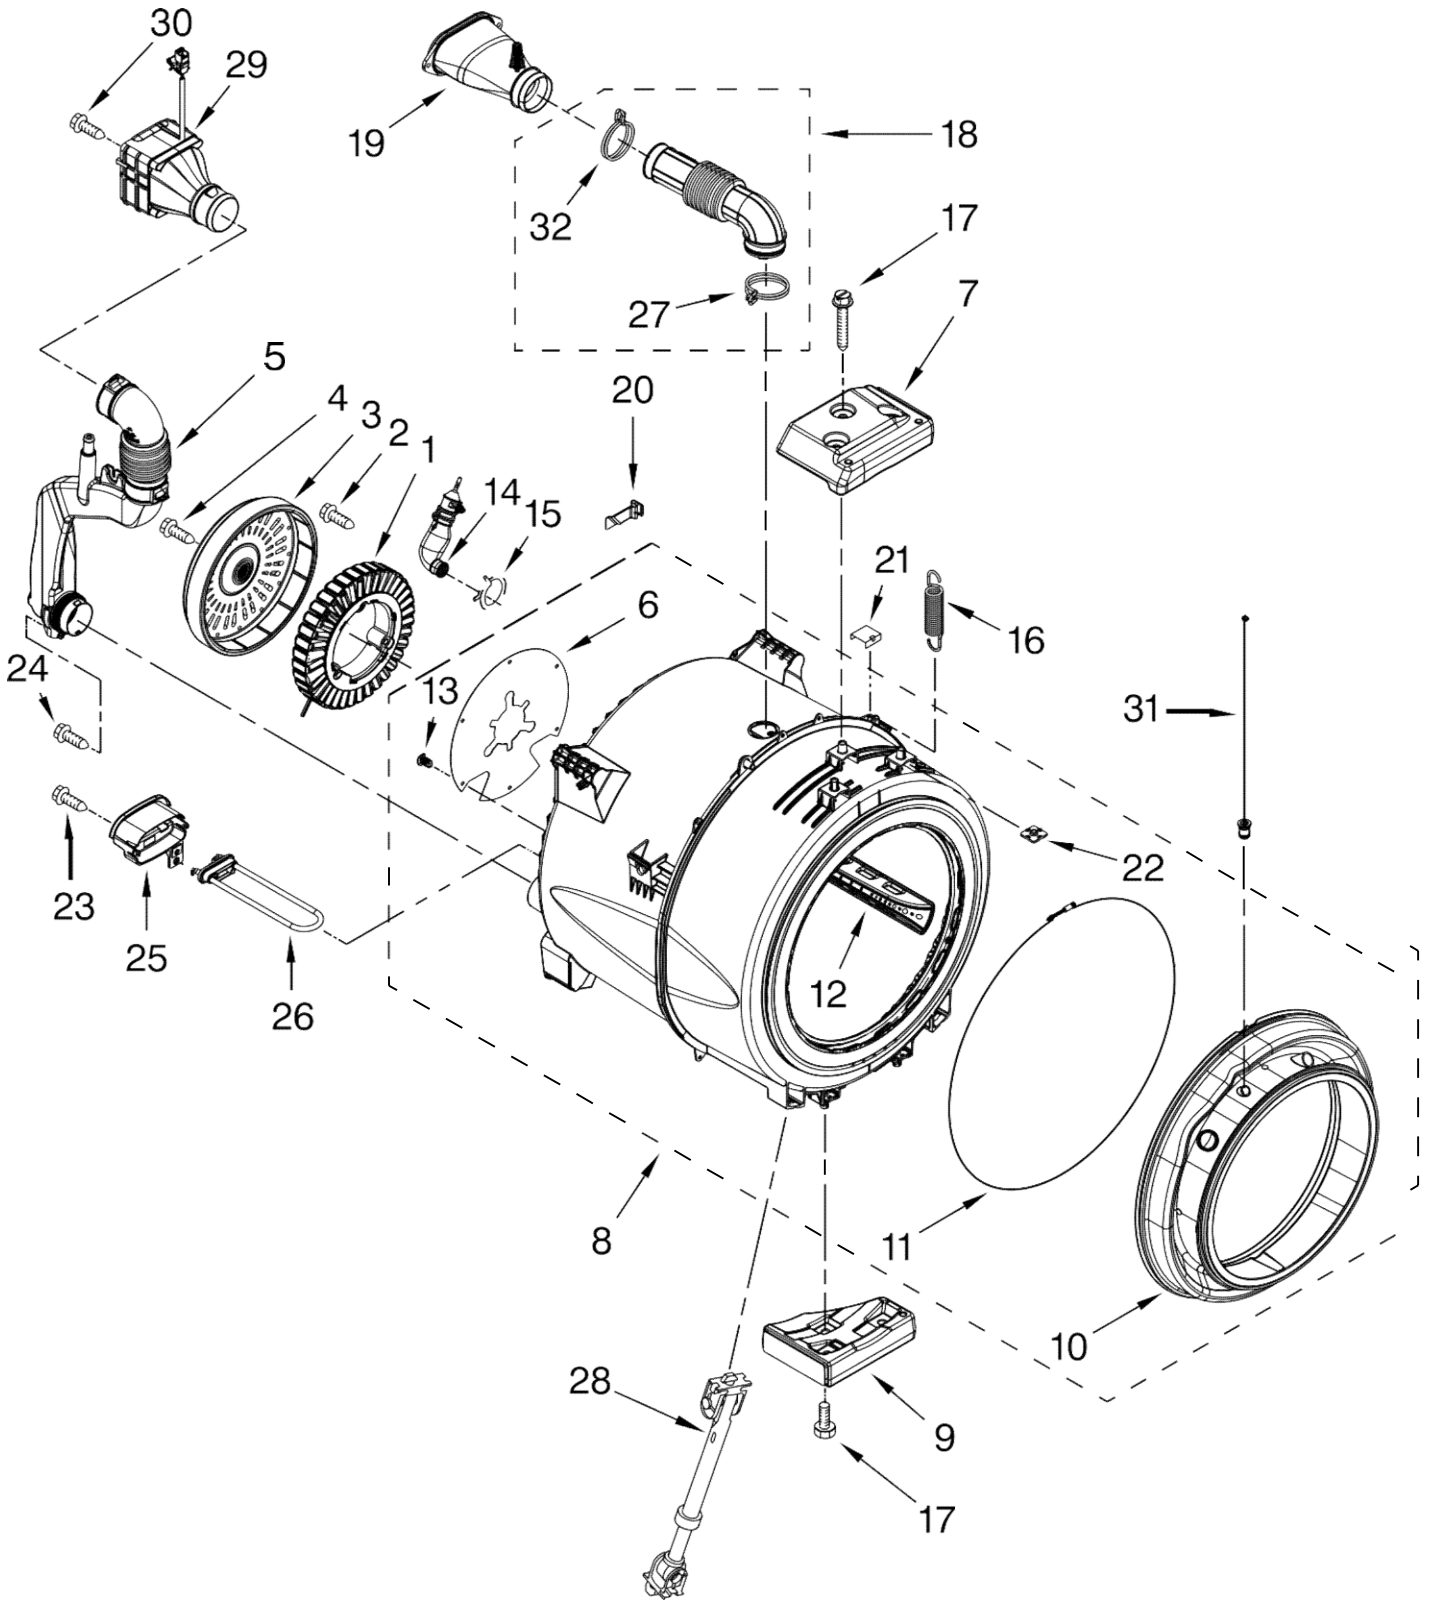

| Illus. No. | Part No. | DESCRIPTION | Illus. No. | Part No. | DESCRIPTION | Illus. No. | Part No. | DESCRIPTION |
|------------|-----------|---|------------|-----------|-----------------------|------------|-----------|-----------------------------------|
| 1 | W10369552 | Console Assembler | 4 | W10410761 | Control Unit, Central | 9 | W10317570 | Channel, Water (Includes Item 10) |
| 2 | W10327027 | Handle, Dispenser Drawer (Also Shown On Page 5) (Includes Item 3) | 5 | W10267937 | Harness, Jumper | 10 | W10317566 | Clip, Spring |
| 3 | W10117943 | Badge | 6 | W10267938 | Harness, UI Jumper | 11 | W10271988 | Harness, Main UI |
| | | | 7 | W10208197 | Bracket, Console | 12 | W10271980 | Harness, Wiring (Upper Main) |
| | | | 8 | W10142290 | Screw, 8-18 x 1/2 | | | |

FOR ORDERING INFORMATION REFER TO PARTS PRICE LIST

Lavadora Whirlpool 7MFW95HEYLO

| Illus. No. | Part No. | DESCRIPTION |
|-------------------|-----------------|---|
| 1 | W10247306 | Valve, Inlet |
| 2 | W10239949 | Hose, Inlet Valve To Active Vent |
| 3 | 370450 | Clamp, Hose |
| 4 | 8181696 | Flowmeter |
| 5 | W10239935 | Hose, Inlet Valve To Flowmeter |
| 6 | 8183181 | Nozzle, Inlet |
| 7 | 8183183 | Lever, Connection |
| 8 | W10003190 | Cam, Actuator |
| 9 | W10183517 | Lever, Water Distribution |
| 10 | W10163975 | Actuator |
| 11 | 8540282 | Screw, M4-1.8 x 16 |
| 12 | W10351808 | Housing, Dispenser Assembly (Includes Item 9) |
| 13 | W10003110 | Nozzle, Distribution |
| 14 | W10239936 | Hose, Flowmeter To Dispenser |
| 15 | W10015200 | Separator, With Selection Slider |
| 16 | W10256661 | Siphon, Bleach/Softener |
| 17 | W10003140 | Cover, Detergent Drawer |
| 18 | W10256683 | Drawer, Detergent (Complete) |
| 19 | W10327027 | Handle, Drawer (Includes Item 20) |
| 20 | W10117943 | Badge |
| 21 | W10239910 | Clamp, Hose |
| 22 | W10239966 | Hose, Dispenser To Bellow |