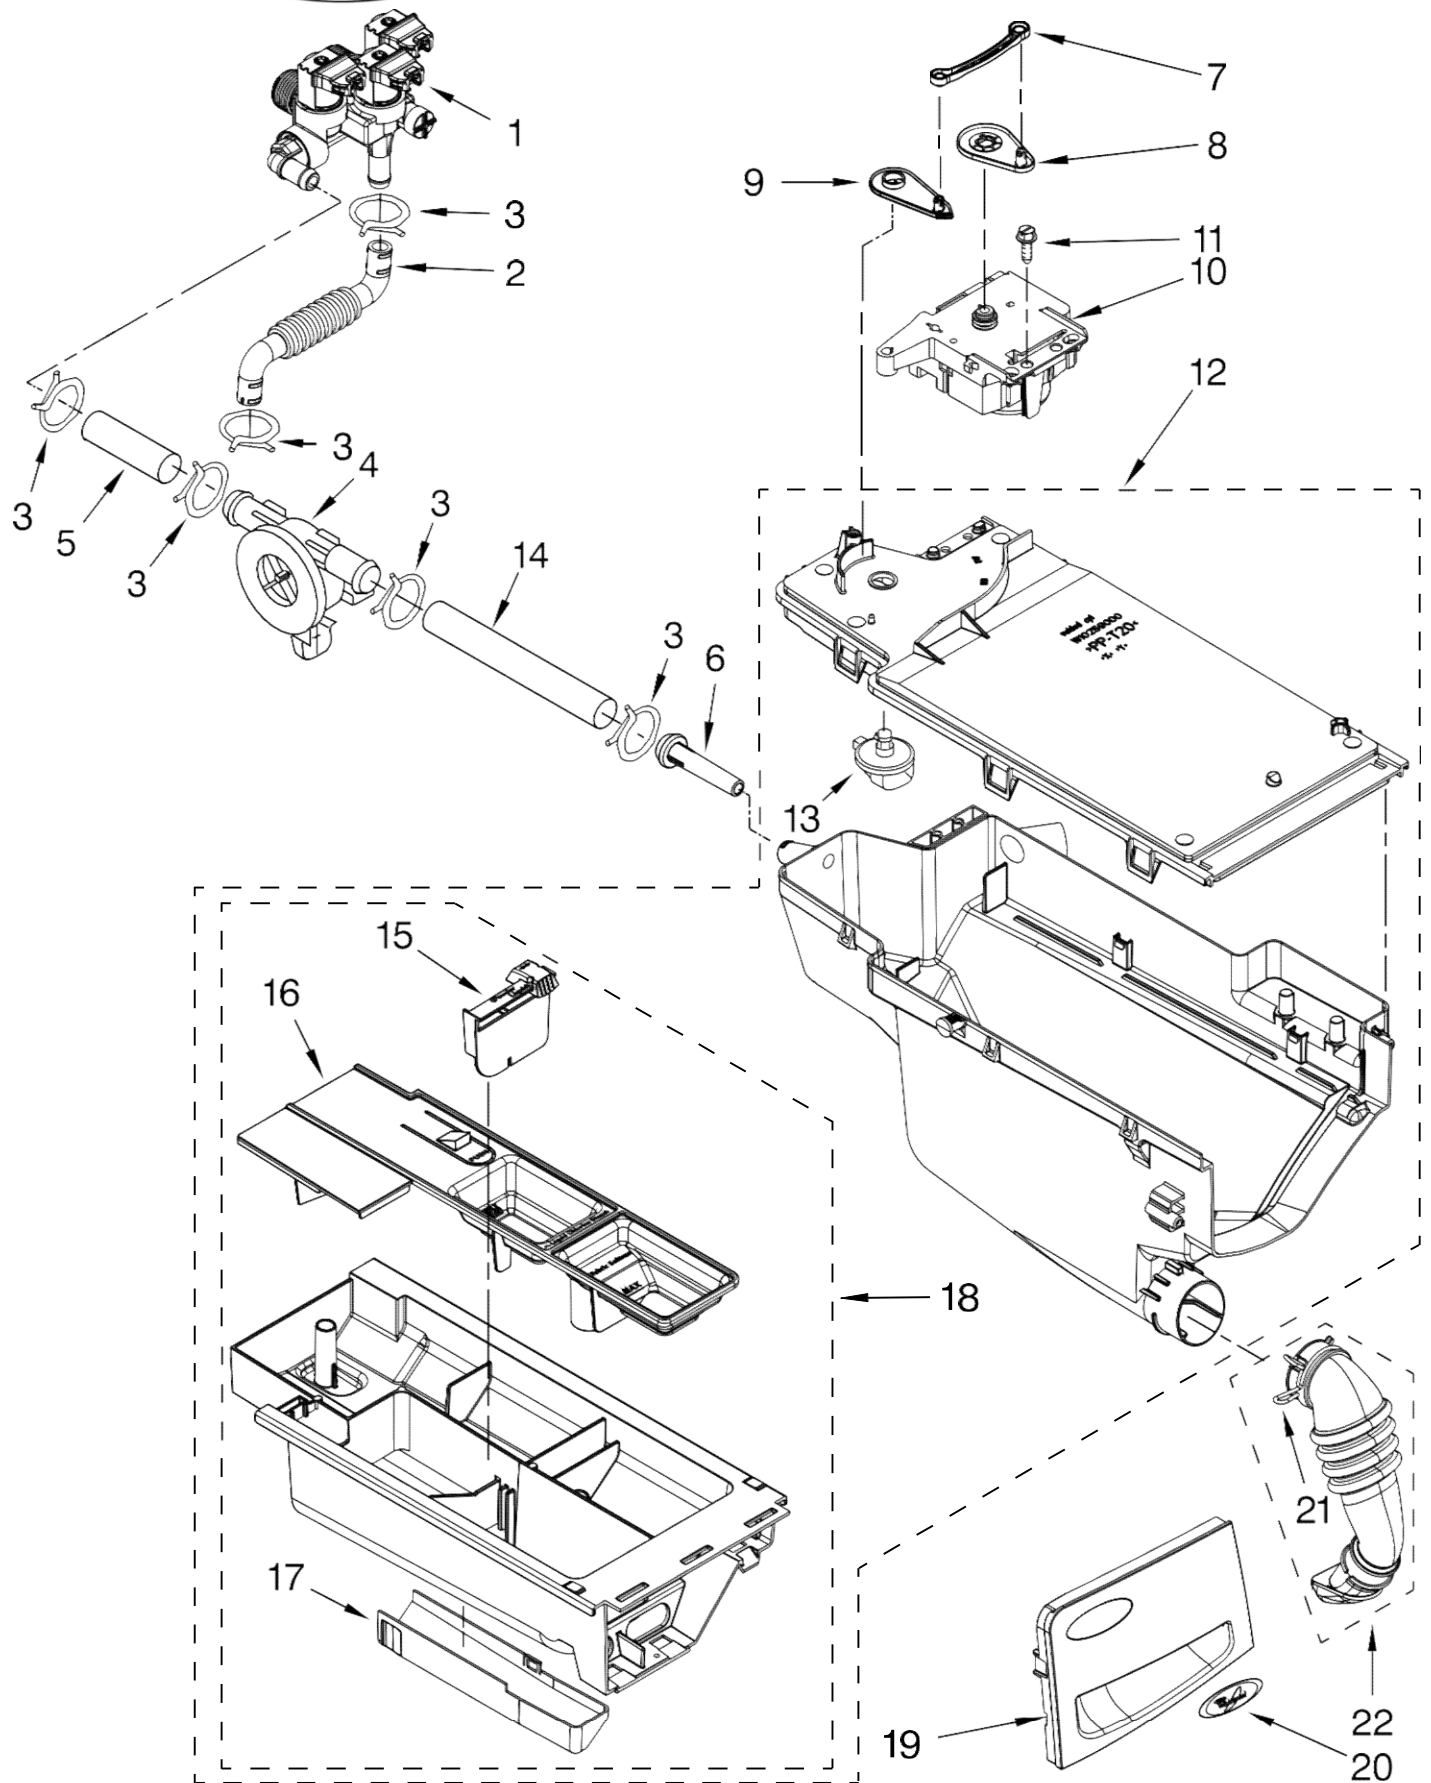

FOR ORDERING INFORMATION REFER TO PARTS PRICE LIST

Lavadora Whirlpool 7MFW95HEYLO

Illus. No.	Part No.	DESCRIPTION
1	W10247306	Valve, Inlet
2	W10239949	Hose, Inlet Valve To Active Vent
3	370450	Clamp, Hose
4	8181696	Flowmeter
5	W10239935	Hose, Inlet Valve To Flowmeter
6	8183181	Nozzle, Inlet
7	8183183	Lever, Connection
8	W10003190	Cam, Actuator
9	W10183517	Lever, Water Distribution
10	W10163975	Actuator
11	8540282	Screw, M4-1.8 x 16
12	W10351808	Housing, Dispenser Assembly (Includes Item 9)
13	W10003110	Nozzle, Distribution
14	W10239936	Hose, Flowmeter To Dispenser
15	W10015200	Separator, With Selection Slider
16	W10256661	Siphon, Bleach/Softener
17	W10003140	Cover, Detergent Drawer
18	W10256683	Drawer, Detergent (Complete)
19	W10327027	Handle, Drawer (Includes Item 20)
20	W10117943	Badge
21	W10239910	Clamp, Hose
22	W10239966	Hose, Dispenser To Bellow