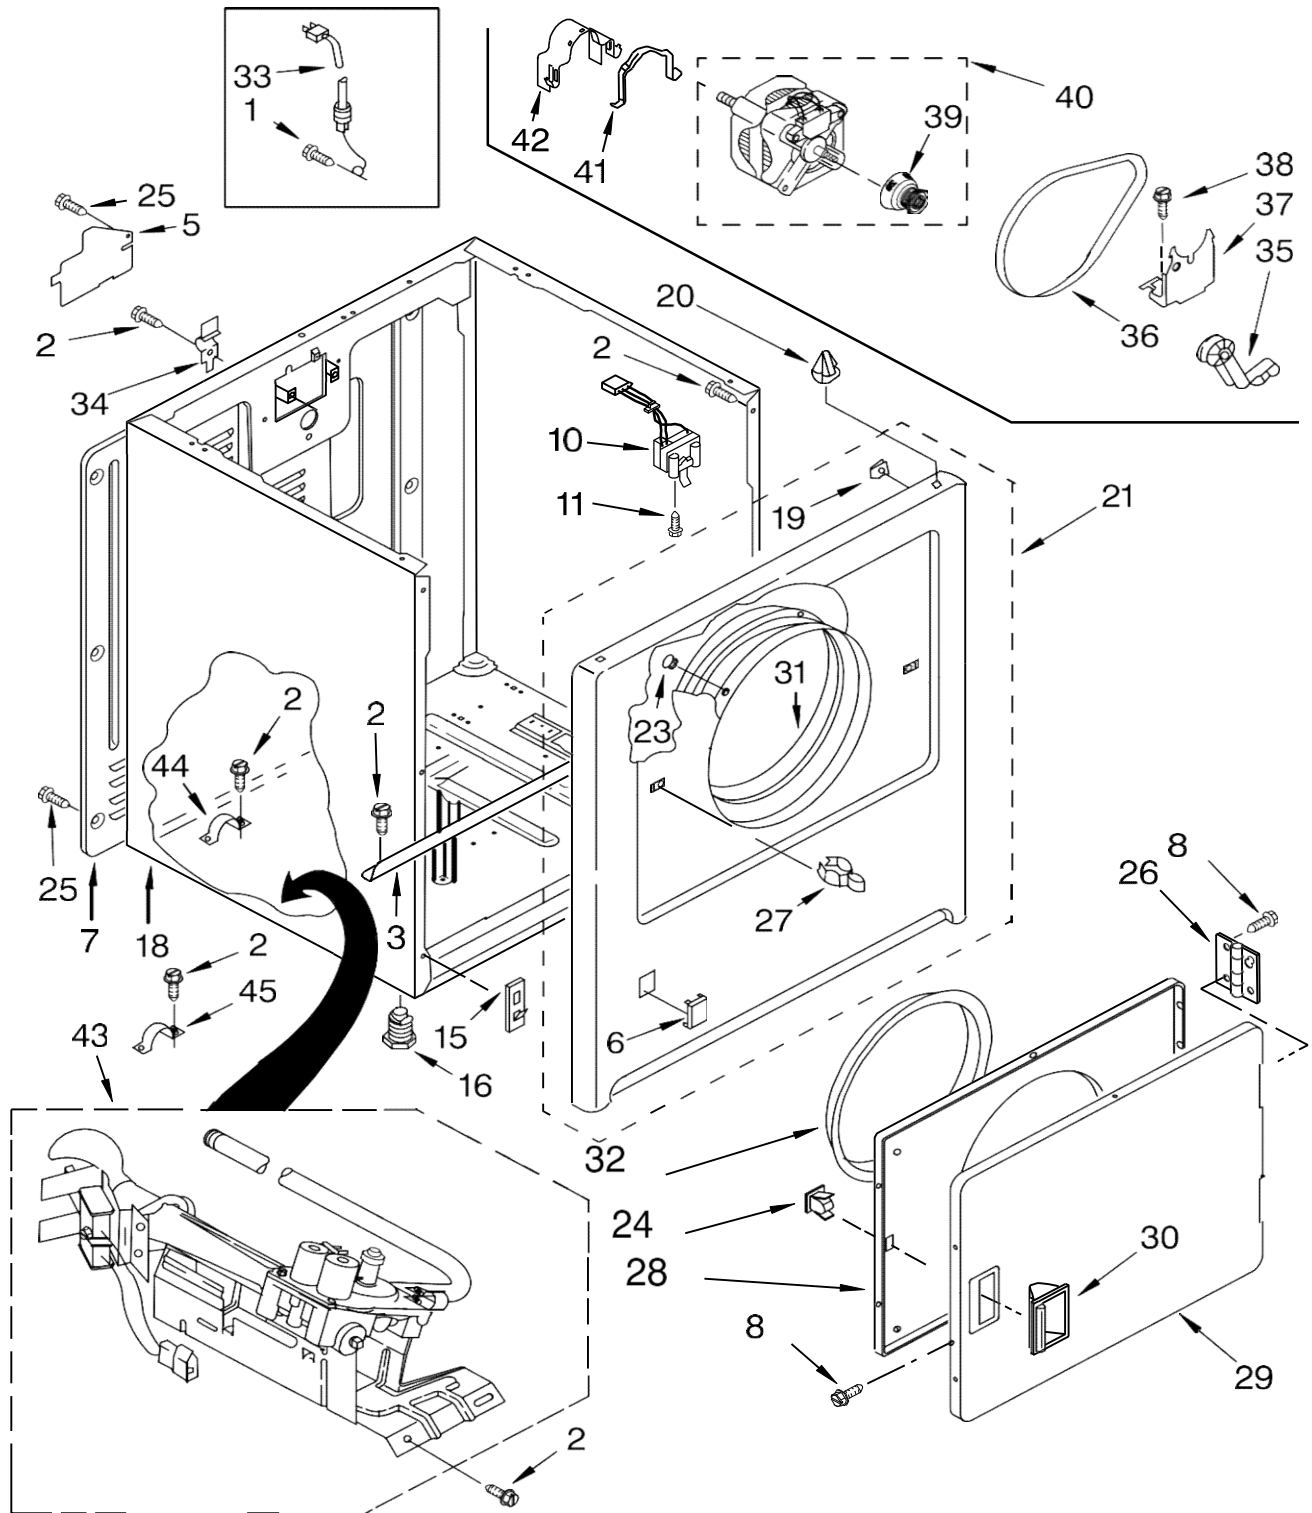

Secadora Whirlpool 7MWG445500SQ

Illus. No.	Part No.	DESCRIPTION
1		Literature Parts
	8565897	Use And Care Guide
	8579563	Sheet, Cycle Feature
	8564241	Installation Instructions
	8533203	Wiring Diagram

Following May Be Purchased

DO-IT-YOURSELF REPAIR MANUALS

	677818	Dryer
2	8533951	Screw, Grounding
3	693995	Screw, Hex Head
4		Cap, End (L.H.)
	8271369	White
	8314852	Biscuit
5	3936144	Connector
6	8274261	Panel, Rear Console

Illus. No.	Part No.	DESCRIPTION
7		Cap, End (R.H.)
	8271363	White
	8314851	Biscuit
8	357213	Nut, Push-In (2)
9	3395683	Housing, Connector (Motor)
10		Screen, Lint
	8557861	White
	8557862	Biscuit
11	8536939	Clip, Spring
12	688983	Screw, 8-18 x 5/8
14	388326	Screw, Console
15	3397269	Connector (Timer)
16		Top
	8557930	White
	8557931	Biscuit
17	3394427	Clip, Harness
18	94614	Terminal
21	3976584	Timer Assembly, 60 Hz.
23	8299876	Harness, Wiring

Illus. No.	Part No.	DESCRIPTION
24	3403499	Connector, 2-Position (Gas Valve)
25	3403498	Connector, 3-Position (Gas Valve)
26	8533971	Screw, 8-18 x 5/16
27	3977456	Switch, Push-To-Start
28		Timer Knob Assembly
	8566061	White
	8566064	Biscuit
29	8544895	Bracket, Control Panel, Control
30		White
	8543033	White
	8543034	Biscuit
31	717252	Receptacle, Latching (2-Way)
32		Knob, Push-To-Start
	8566065	White
	8566068	Biscuit

Secadora Whirlpool 7MWG445500SQ

FOR ORDERING INFORMATION REFER TO PARTS PRICE LIST