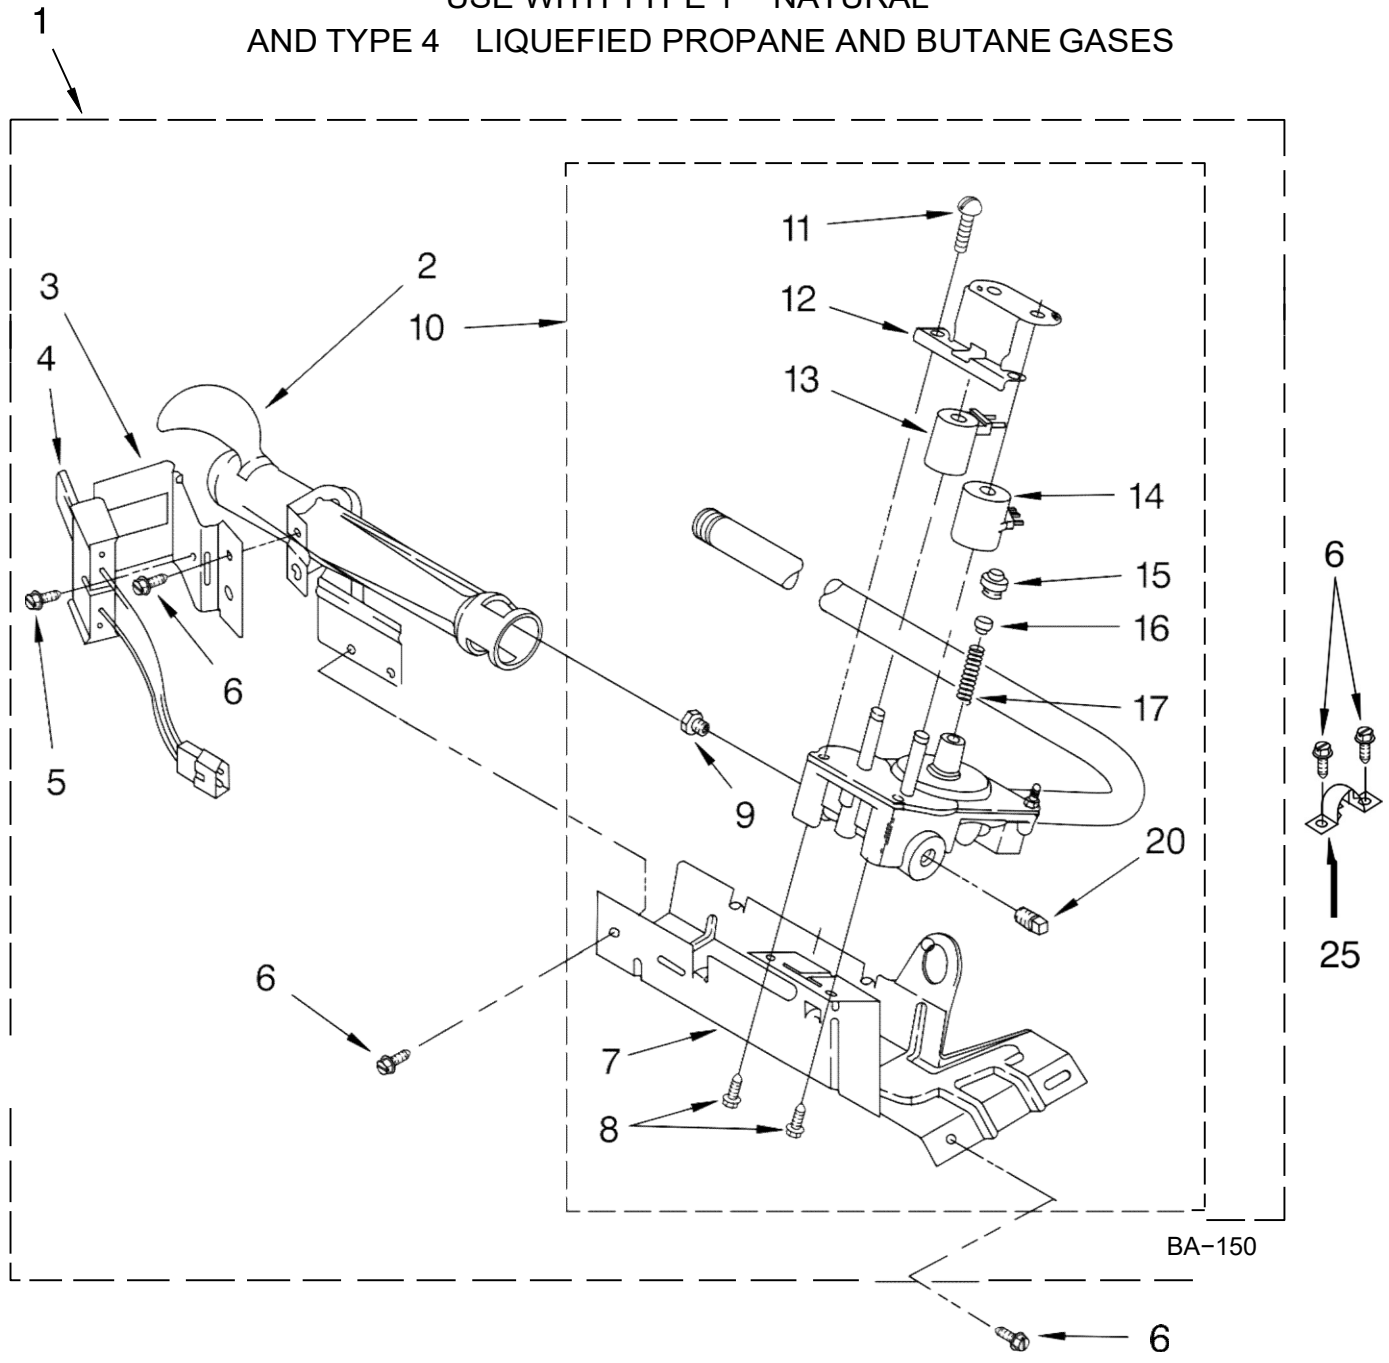

USE WITH TYPE 1 - NATURAL
AND TYPE 4 LIQUEFIED PROPANE AND BUTANE GASES

BA-150

FOR ORDERING INFORMATION REFER TO PARTS PRICE LIST

Secadora Whirlpool 7MWG445500SQO

USE WITH TYPE 1 – NATURAL
AND TYPE 4 LIQUEFIED PROPANE AND BUTANE GASES

Illus. No.	Part No.	DESCRIPTION
1	8318272	Burner Assembly 60 Hz. (Type 1) (White Rodgers)
2	688617	Tube, Burner
3	694298	Bracket, Ignitor
4	686590	Ignitor
5	3393909	Screw & Washer (8-32 x 5/8)
6	343641	Screw, 10-16 x 1/2
7	693986	Base, Burner
8	3387057	Screw, 8-18 x 3/8
9		Orifice, Burner
	234826	Type 1
	229742	Type 4 (Butane)
	234868	Type 4 (Propane)
10	8318277	Valve, 60 Hz. (Includes Pipe & Illus. #7)
11	694421	Screw, 8-32 x 1/2 (2)
12	694538	Bracket, Coil
13	694540	Coil, 60 Hz. (2 Terminal) (Main)
14	694539	Coil, 60 Hz. (Split) (3 Terminal) (Pilot Position)
15	694424	Leak Limiter
16	694423	Screw, Regulator Adjustment
17	694422	Spring, Regulator
20	239822	Plug, Pipe
25	341029	Clamp, Pipe

Following Parts Not Illustrated

694572 Conversion Kit
(Type 1)
to Type (4) L.P.G.