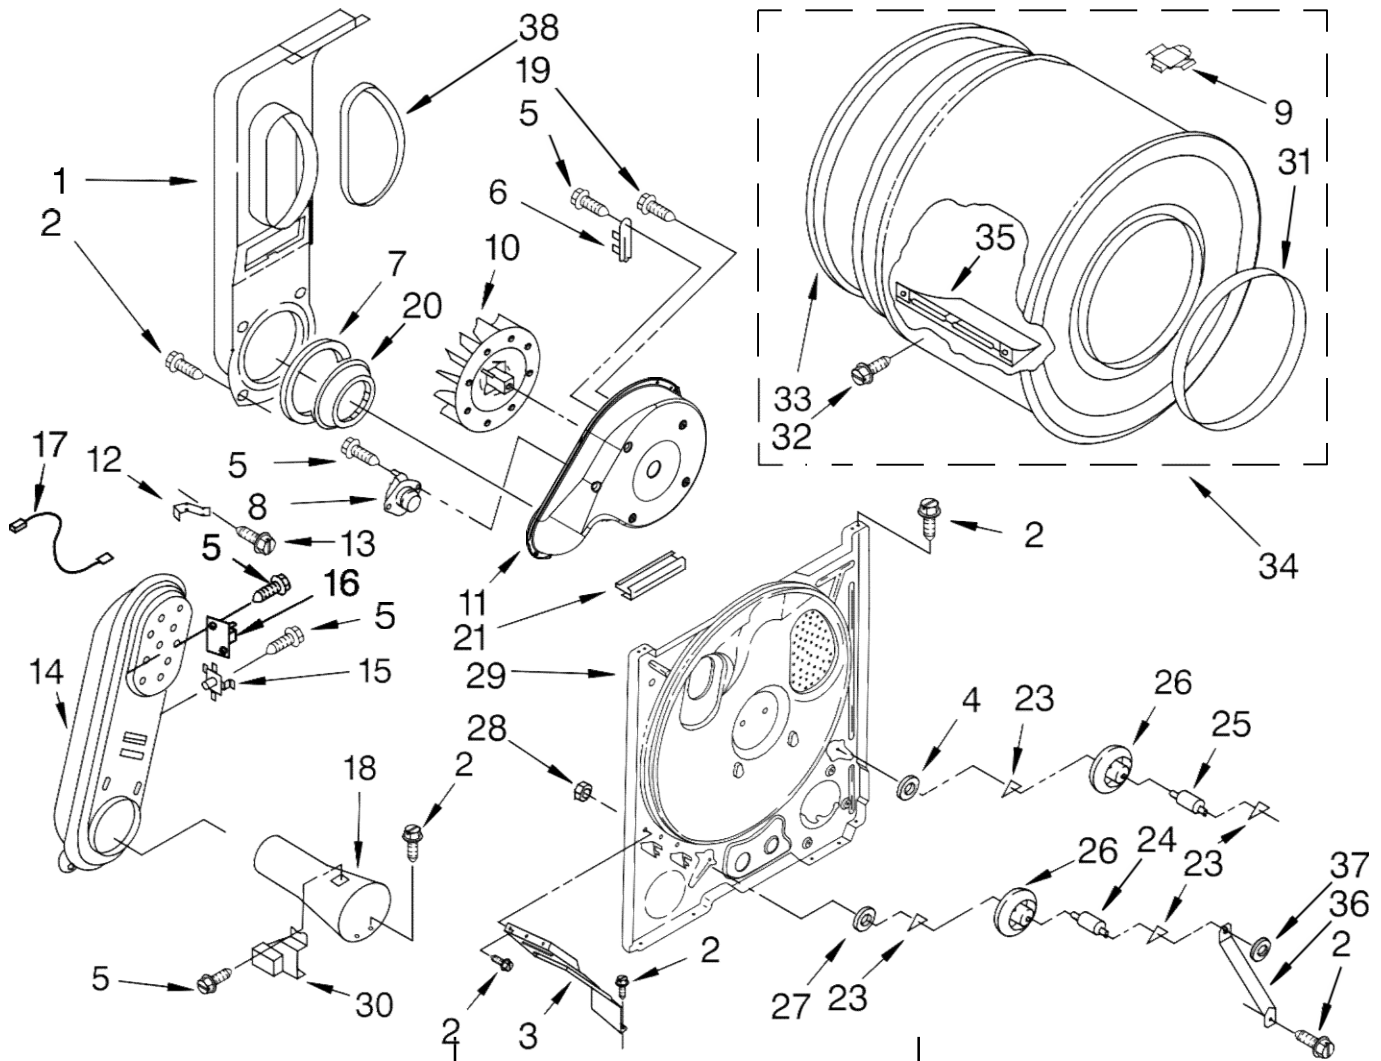

Secadora Whirlpool 7MWG445500SQ

Illus. No.	Part No.	DESCRIPTION
1	694283	Lint Chute Assembly
2	343641	Screw, 10-16 x 1/2
3	3406022	Bracket, Bulkhead
4	3388703	Washer, Support
5	90767	Screw, 8-18 x 3/8
6	3392519	Fuse, Thermal
7	347139	Seal, Lint Chute
8	3387134	Thermostat, Internal-Bias
9	8066086	Drum Hole Plug
10	694089	Wheel, Blower (Includes Illus. 22)
11	8577230	Housing, Blower
12	3398161	Clip

Illus. No.	Part No.	DESCRIPTION
13	489463	Screw, 8-18 x 5/8
14	8530285	Box, Heater
15	3403140	Thermostat, 205 F (96 C)
16	280010	Kit, Thermal Cut-Off (Includes Illus. 15)
17	3401707	Wire, Jumper
18	8066048	Funnel, Burner
19	3390647	Screw, 8-18 x 1/2
20	696302	Shield, Exhaust
21	3392247	Pad, Blower Housing
23	690997	Ring, Tri

Illus. No.	Part No.	DESCRIPTION
24	3399506	Shaft, L.H.
25	3399507	Shaft, R.H.
26	3397590	Roller, Support
27	348197	Washer, Support
28	3359452	Nut, 3/8-16
29	8529955	Bulkhead
30	338906	Sensor, Radiant
31	3394508	Ring, Bearing
32	97787	Screw, 11-16 x 3/4
33	8066085	Seal, Rear Drum
34	695584	Drum Assembly
35	342847	Baffle, Drum
36	3976435	Bracket, Support
37	90296	Clip
38	339956	Seal

FOR ORDERING INFORMATION REFER TO PARTS PRICE LIST