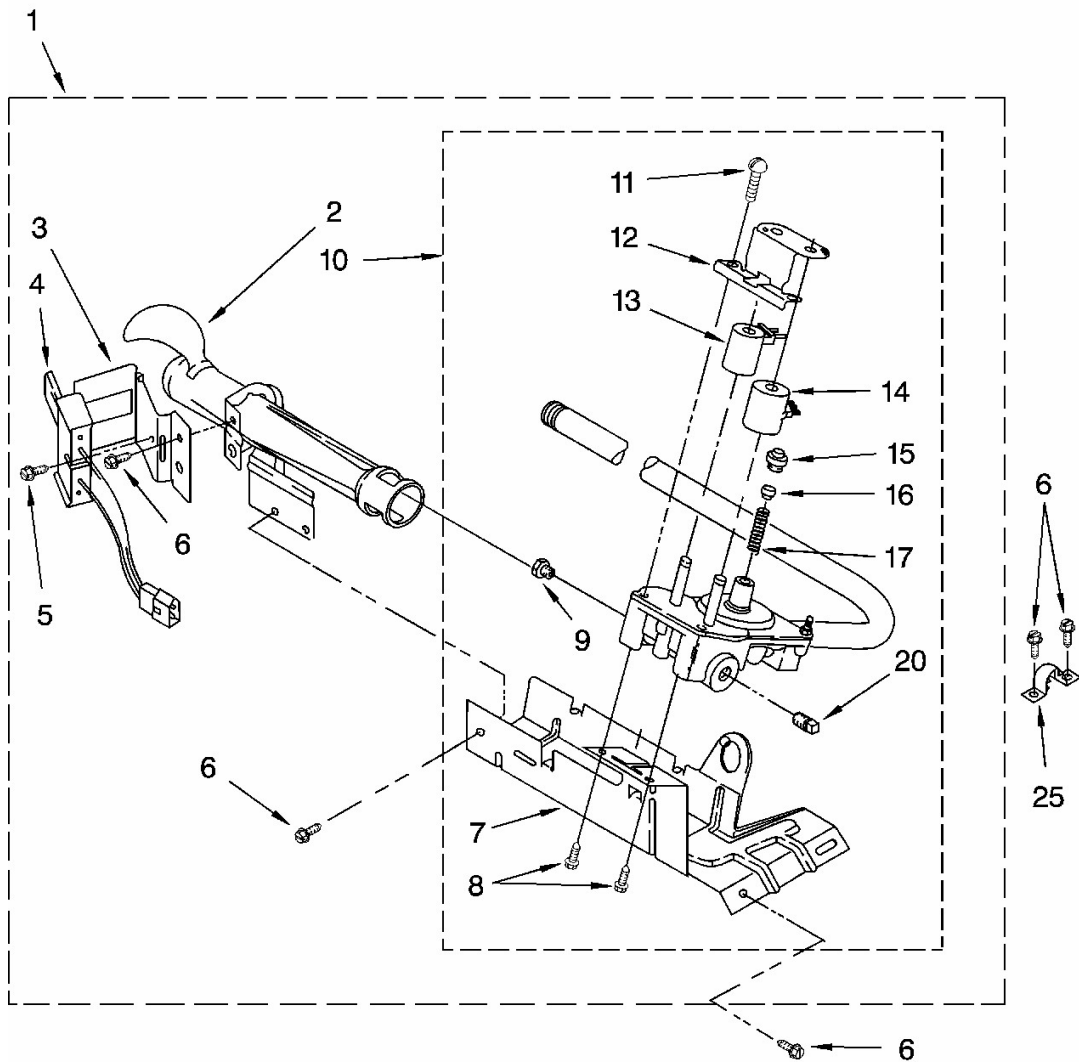

Distribuidor Autorizado

SurteRápido.com

Venta de Refacciones
Electrodomesticas

Secadora Whirlpool 7MWG4550ST0

Distribuidor Autorizado

SurteRápido.com

Venta de Refacciones
Electrodomesticas

Secadora Whirlpool 7MWG45500ST0

No. Ilus.	DESCRIPCIÓN	No. de Parte
1	Burner Assembly 60 Hz.	279990
2	Tube, Burner	693140
3	Bracket, Ignitor	694298
4	Ignitor	279311
5	Screw & Washer (8-32 x 5/8)	3393909
6	Screw, 10-16 x 1/2	681414
7	Base, Burner	693986
8	Screw, 8-18 x 3/8	90767
9	Orifice, Burner (Type 1)	234826
	Orifice, Burner (Type 4 (Butane))	229742
	Orifice, Burner (Type 4 (Propane))	234868
10	Valve, 60 Hz. (Includes Pipe & Illus. 7)	8318277
11	Screw, 8-32 x 1/2 (2)	694421
12	Bracket, Coil	694538
13	Coil, 60 Hz. (2 Terminal) (Main)	694540
14	Coil, 60 Hz. (Split) (3 Terminal) (Pilot Position)	694539
15	Leak Limiter	694424
16	Screw, Regulator Adjustment	694423
17	Spring, Regulator	694422
20	Plug, Pipe	239822
25	Clamp, Pipe	341029
	Conversion Kit L.P.G.	49572