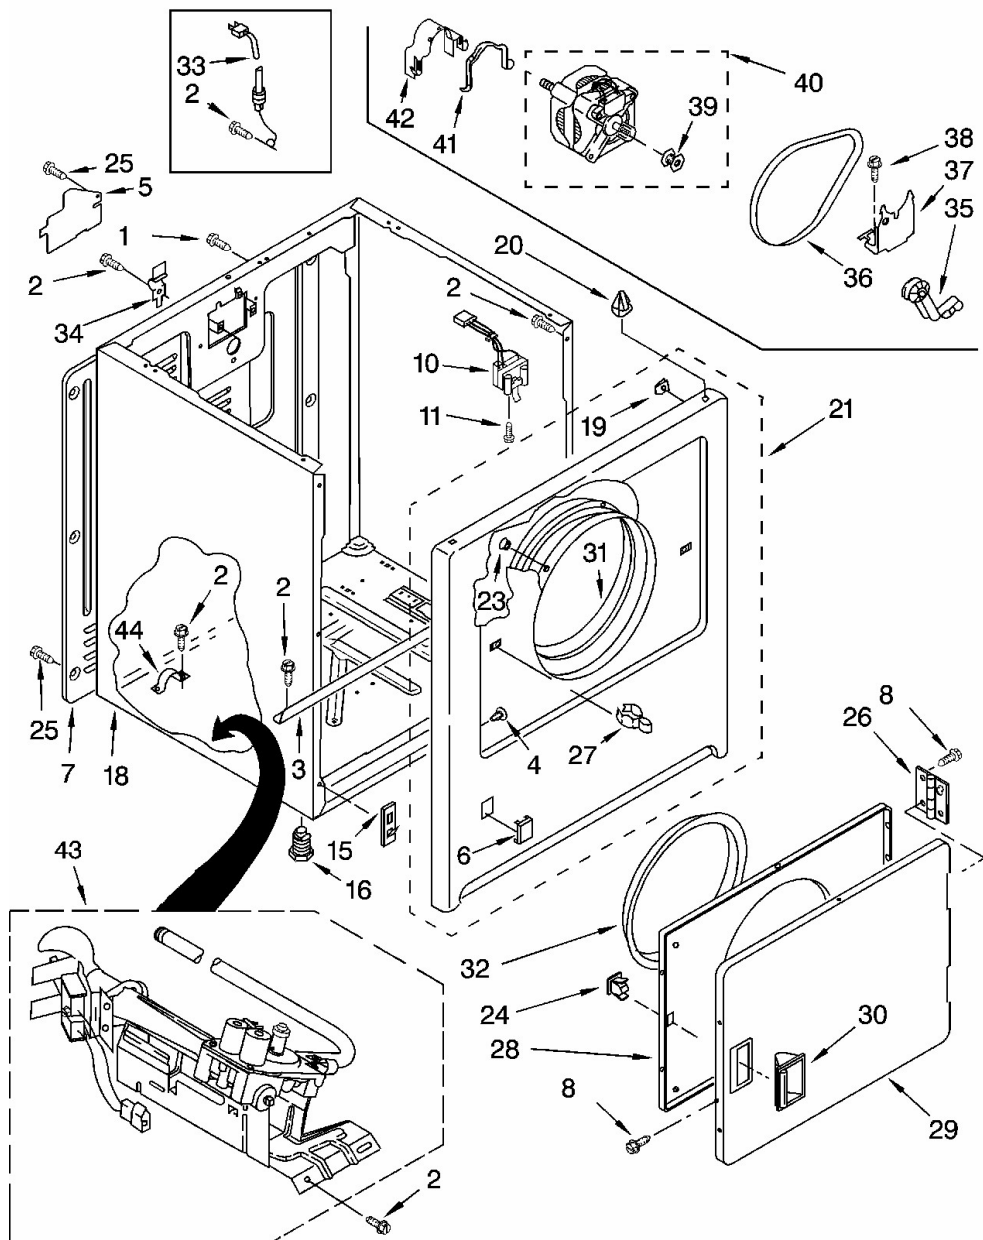

Distribuidor Autorizado

SurteRápido.com

Venta de Refacciones
Electrodomesticas

Secadora Whirlpool 7MWG4550ST0

Distribuidor Autorizado

SurteRápido.com

Venta de Refacciones
Electrodomesticas

Secadora Whirlpool 7MWG45500ST0

No.Illus.	DESCRIPCIÓN	No. de Parte
1	Screw, 10-32 x 5/8	4331106
2	Screw, 10-16 x 1/2	681414
3	Bracket, Cabinet	8541400
4	Plug, Hinge Hole (4) (White)	3404415
	Plug, Hinge Hole (4) (Biscuit)	3404415
5	Cover, Block	3396795
6	Plug, Front Panel (White)	3394978
	Plug, Front Panel (Biscuit)	3394978
7	Panel, Rear	280040
8	Screw, 8-18 x 1/2	488627
10	Door Switch Assembly	3406105
11	Screw, 6-20 x 7/8	3395530
15	Clip, Front Panel	3394083
16	Foot, Dryer	3392100
	Foot - Optional (	279810
18	Cabinet (Includes Illus. 3) (White)	8533643
	Cabinet (Includes Illus. 3) (Biscuit)	3977306
19	Clip, Ground (2)	98234
20	Lock, Front Top (2)	18776
21	Front Panel Assembly (White)	279846
	Front Panel Assembly (Biscuit)	279932
23	Clip, Felt Pad	279220
24	Catch, Door	279570
25	Screw, Hex Head	489069
26	Hinge & Pin Assembly	3405514
27	Strike, Door	279570
28	Door, Rear	3403371