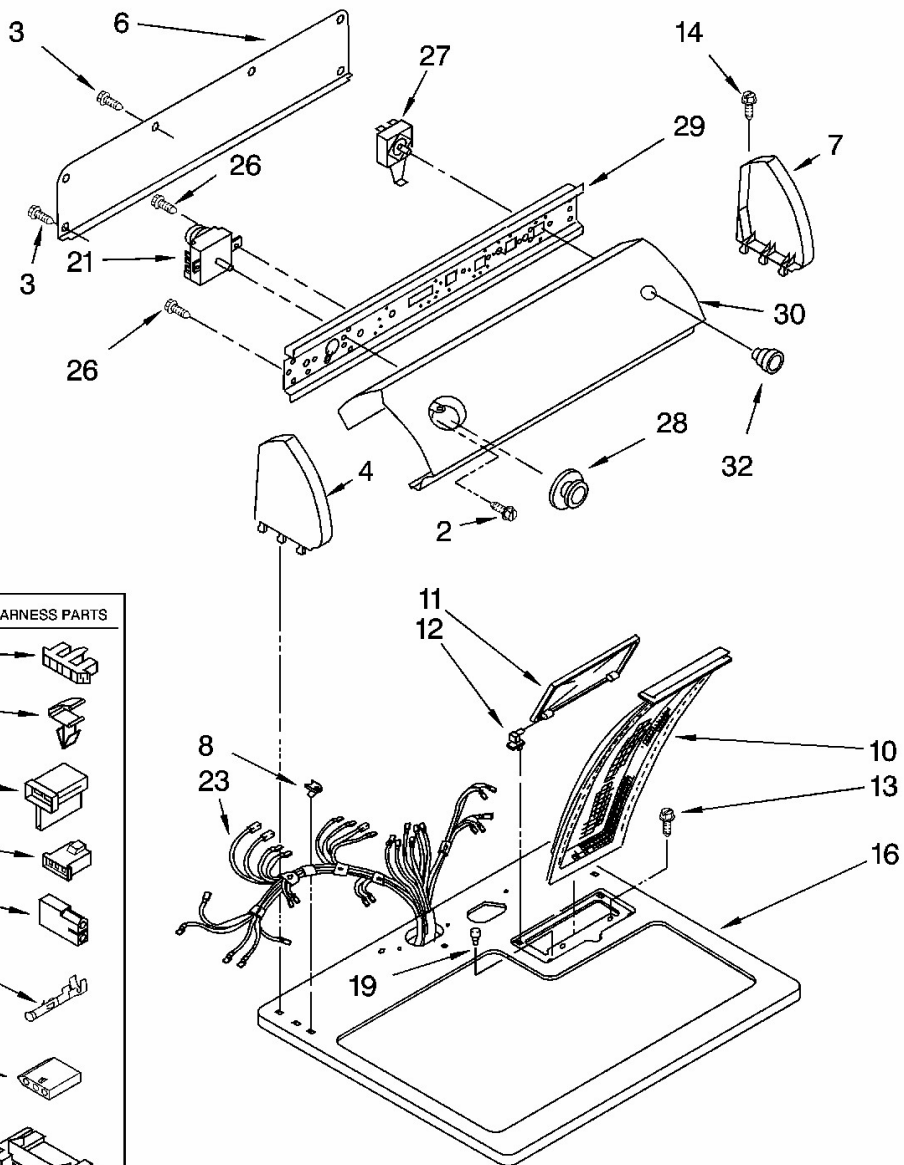

Distribuidor Autorizado

SurteRápido.com

Venta de Refacciones
Electrodomesticas

Secadora Whirlpool 7MWG45500ST0

WIRING HARNESS PARTS

Distribuidor Autorizado

SurteRápido.com

Venta de Refacciones
Electrodomesticas

Secadora Whirlpool 7MWG45500ST0

No. Ilus.	DESCRIPCIÓN	No. de Parte
2	Screw, Grounding	3400859
3	Screw, Hex Head	489069
4	Cap, End (L.H.) (White)	279962
	Cap, End (L.H.) (Biscuit)	279965
5	Connector	3936144
6	Panel, Rear Console	8274261
7	Cap, End (R.H.) (White)	279962
	Cap, End (R.H.) (Biscuit)	279965
8	Nut, Push-In (2)	357213
9	Housing, Connector (Motor)	3395683
10	Screen, Lint	339392
11	Cover, Lint Screen (White)	8283378
	Cover, Lint Screen (Biscuit)	8283380
12	Hinge, R.H.	3978605
	Hinge, L.H.	3978606
13	Screw, 8-18 x 5/8	487240
14	Screw, Console	388326
15	Connector (Timer)	3397269
16	Top (White)	8521918
	Top (Biscuit)	8521920
17	Clip, Harness	3394427
18	Terminal	94614
19	Bumper, Lint Lid	17258
21	Timer Assembly, 60 Hz.	3976584
23	Harness, Wiring	8299876
24	Connector, 2-Position (Gas Valve)	3403499
25	Connector, 3-Position (Gas Valve)	3403498