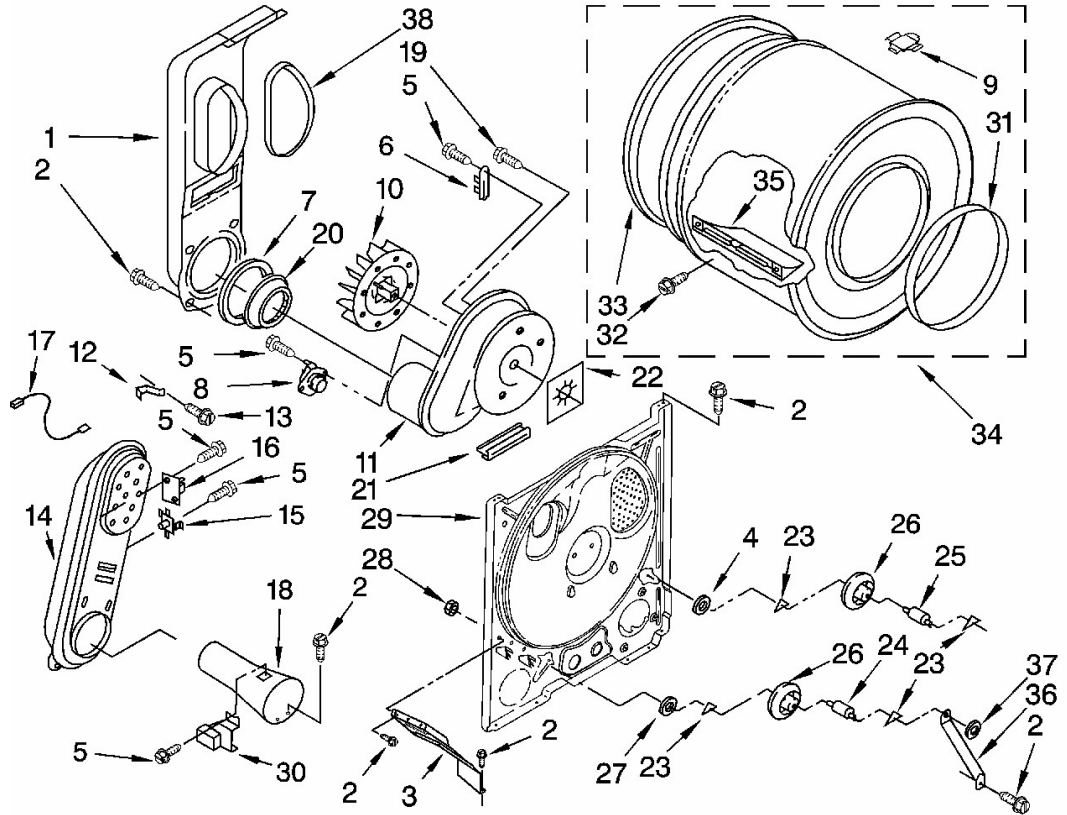

Distribuidor Autorizado

SurteRápido.com

Venta de Refacciones
Electrodomesticas

Secadora Whirlpool 7MWG4550ST0

Distribuidor Autorizado

SurteRápido.com

Venta de Refacciones
Electrodomesticas

Secadora Whirlpool 7MWG45500ST0

No.Illus.	DESCRIPCIÓN	No. de Parte
1	Lint Chute Assembly	279505
2	Screw, 10-16 x 1/2	681414
3	Bracket, Bulkhead	3406022
4	Washer, Support	3388703
5	Screw, 8-18 x 3/8	90767
6	Fuse, Thermal	3392519
7	Seal, Lint Chute	347139
8	Thermostat, Internal-Bias	3387134
9	Drum Hole Plug	8066086
10	Wheel, Blower (Includes Illus. 22)	279711
11	Housing, Blower	8557384
12	Clip	279771
13	Screw, 8-18 x 5/8	489463
14	Box, Heater	279980
15	Thermostat, 205 F (96 C)	3403140
16	Kit, Thermal Cut-Off (Includes Illus. 15)	280010
17	Wire, Jumper	3401707
18	Funnel, Burner	8066048
19	Screw, 8-18 x 1/2	488729
20	Shield, Exhaust	696302
21	Pad, Blower Housing	786068
22	Seal, Blower Shaft	3394196
23	Ring, Tri	690997
24	Shaft, L.H.	3399506
25	Shaft, R.H.	339489
26	Roller, Support	349241T
27	Washer, Support	348197