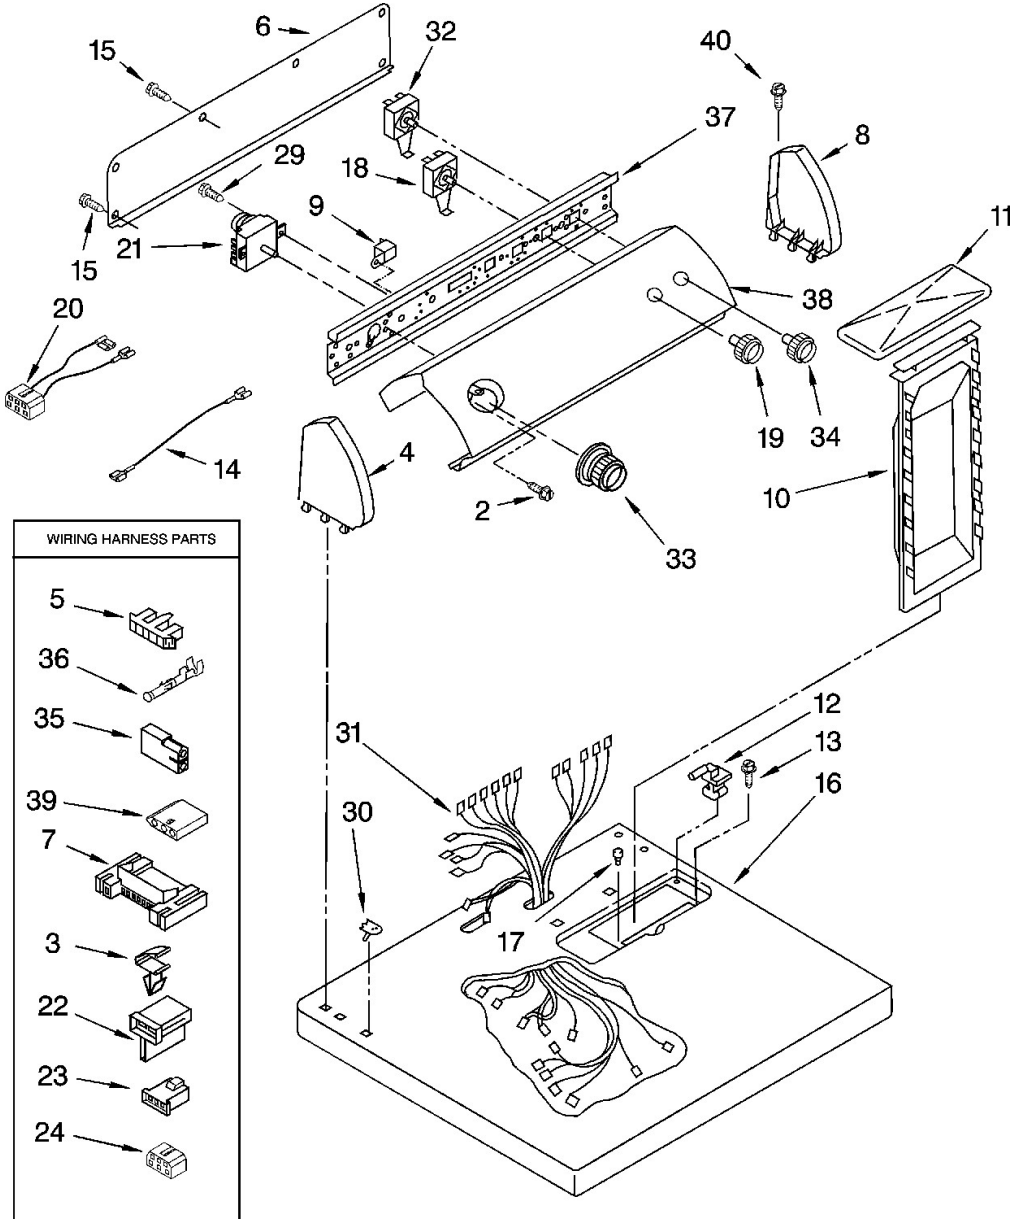

Distribuidor Autorizado

SurteRápido.com

Venta de Refacciones
Electrodomesticas

Secadora Whirlpool 7MWG66700SQ

Distribuidor Autorizado

SurteRápido.com

Venta de Refacciones
Electrodomesticas

Secadora Whirlpool 7MWG66700SQ

No. Ilus.	DESCRIPCIÓN	No. de Parte
2	Screw, Grounding	3400859
3	Clip, Harness	3394427
4	Cap, End (L.H.)	279962
5	Connector (Timer)	3397269
6	Panel, Rear Console	8274261
7	Housing, Connector (Motor)	3395683
8	Cap, End (R.H.)	279962
9	Buzzer, Mini	694419
10	Handle & Lint Screen Assembly	349639
11	Cover, Lint Screen	8283378
12	Hinge, R.H.	3978605
	Hinge, L.H.	3978606
13	Screw, 8-18 x 5/8	487240
14	Wire, Jumper (Black)	3401684
15	Screw, Hex Head	489069
16	Top	8521918
17	Bumper, Lint Lid	17258
18	Switch, End Of Cycle	3399639
19	Knob, Control	8565944
20	Wire, Jumper (Guard On/Off)	8283276
21	Timer Assembly (60 Hz.)	8299765
22	Connector, 2-Position (Gas Valve)	3403499
23	Connector, 3-Position (Gas Valve)	3403498
24	Connector, 6-Circuit	3347243
29	Screw, 8-18 x 5/16	3390646
30	Nut, Push-In (2)	357213
31	Harness, Wiring	8299877
32	Switch, Push-To-Start	3398095