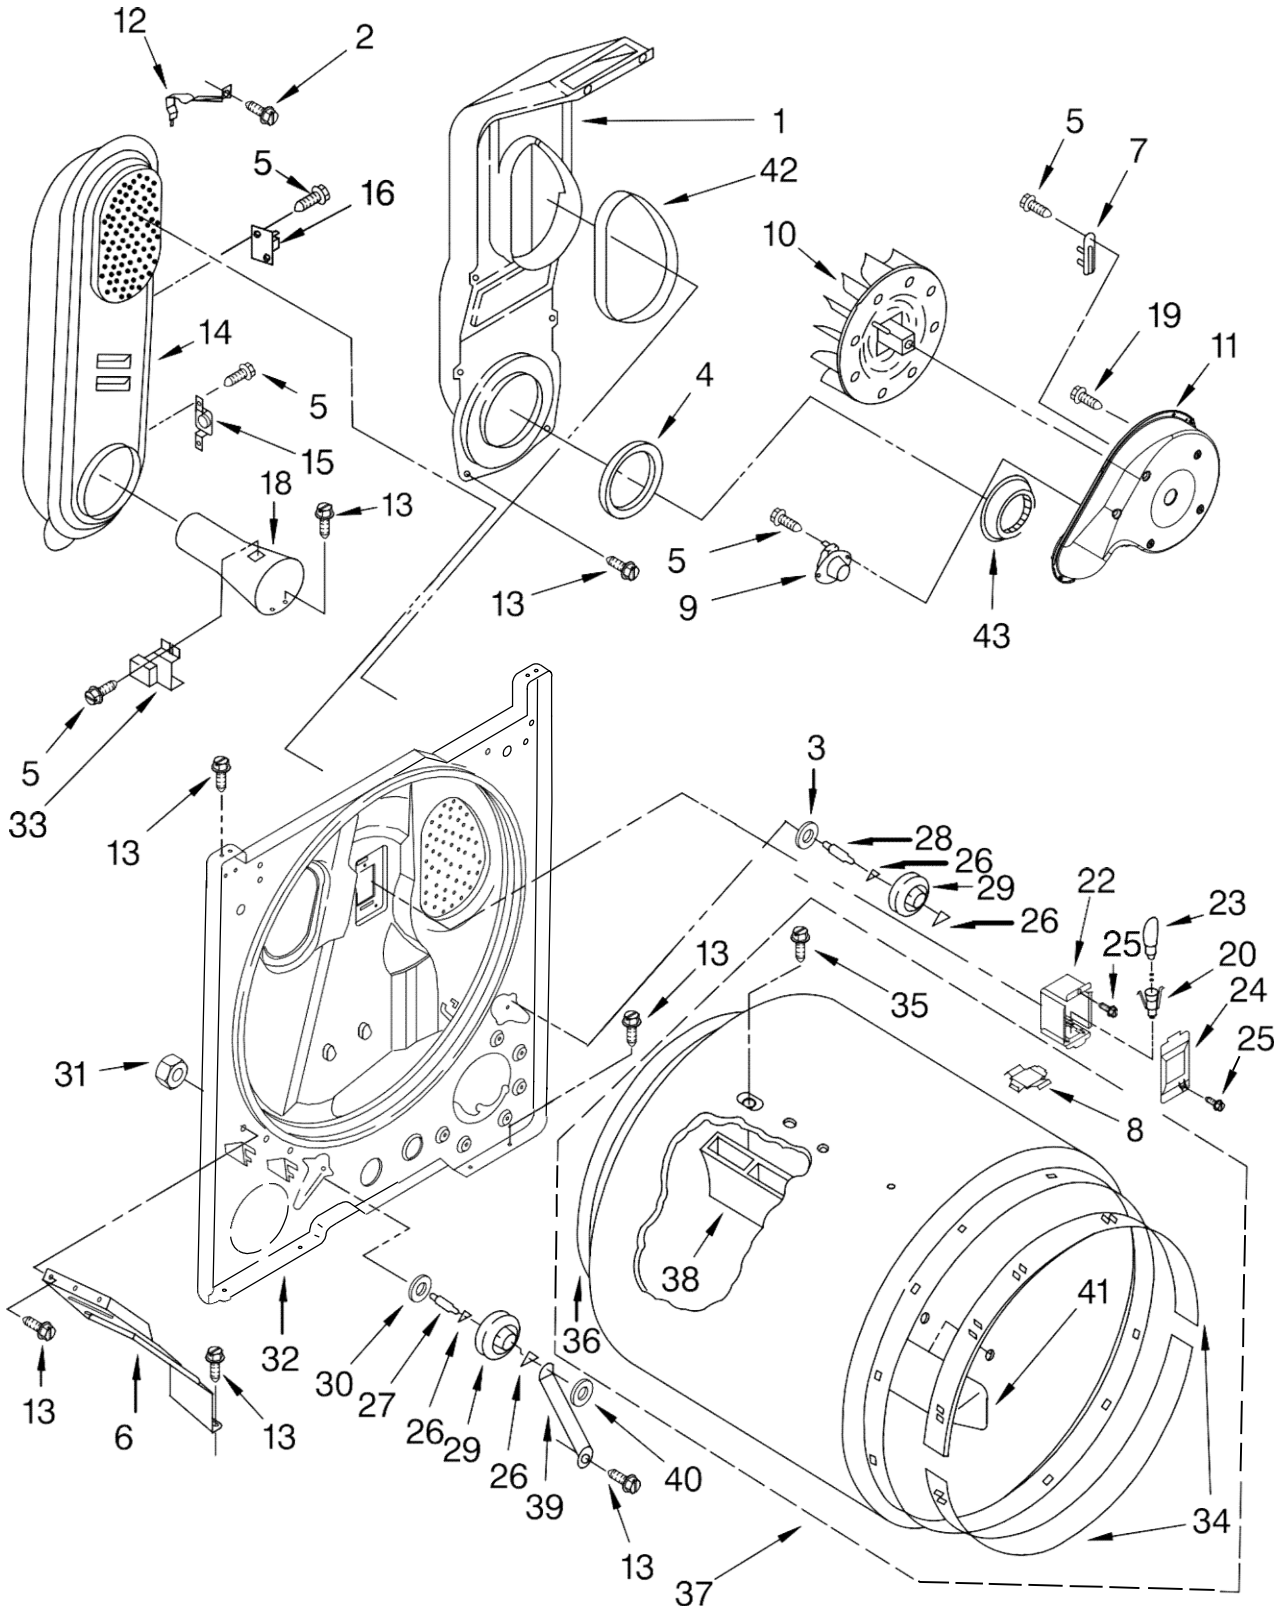

SECADORA 7MWG66705WT1

FOR ORDERING INFORMATION REFER TO PARTS PRICE LIST

SECADORA 7MWG66705WT1

Illus. No.	Part No.	DESCRIPTION
1	348368	Lint Chute Assembly
2	489463	Screw, 8-18 x 5/8
3	3388703	Washer-Support
4	347139	Seal, Lint Chute
5	90767	Screw, 8-18 x 3/8
6	3406022	Bracket, Bulkhead
7	3392519	Fuse, Thermal
8	8066086	Drum Hole Plug
9	3387134	Thermostat, Internal-Bias
10	694089	Wheel, Blower
11	8577230	Housing, Blower
12	8066155	Clip
13	3390631	Screw, 10-16 x .375
14	8530285	Box, Heater
15	3403140	Thermostat, 205°F (96°C)
16	280010	Kit, Thermal Cut-Off (Includes Illus. 15)
18	8066049	Funnel, Burner
19	3390647	Screw, 8-18 x 1/2
20	W10136369	Socket, Assembly
22	3977373	Bracket, Light
23	3406124	Bulb, Light
24	3402841	Lens, Light
25	487909	Screw, 8-15 x 1/2
26	690997	Ring, Tri
27	3399506	Shaft, L.H.
28	3399507	Shaft, R.H.
29	3397590	Roller, Support
30	348197	Washer, Support
31	3359452	Nut, 3/8-16
32	3403493	Bulkhead
33	338906	Sensor, Radiant
34	692526	Ring, Bearing
35	W10219342	Screw, 8-16 x .750
36	3406130	Seal, Rear Drum
37	695587	Drum Assembly
38	692490	Baffle, Drum (2)
39	3976434	Bracket, Support
40	90296	Clip
41	3403636	Baffle, Drum (1)
42	339956	Seal
43	696302	Shield, Exhaust