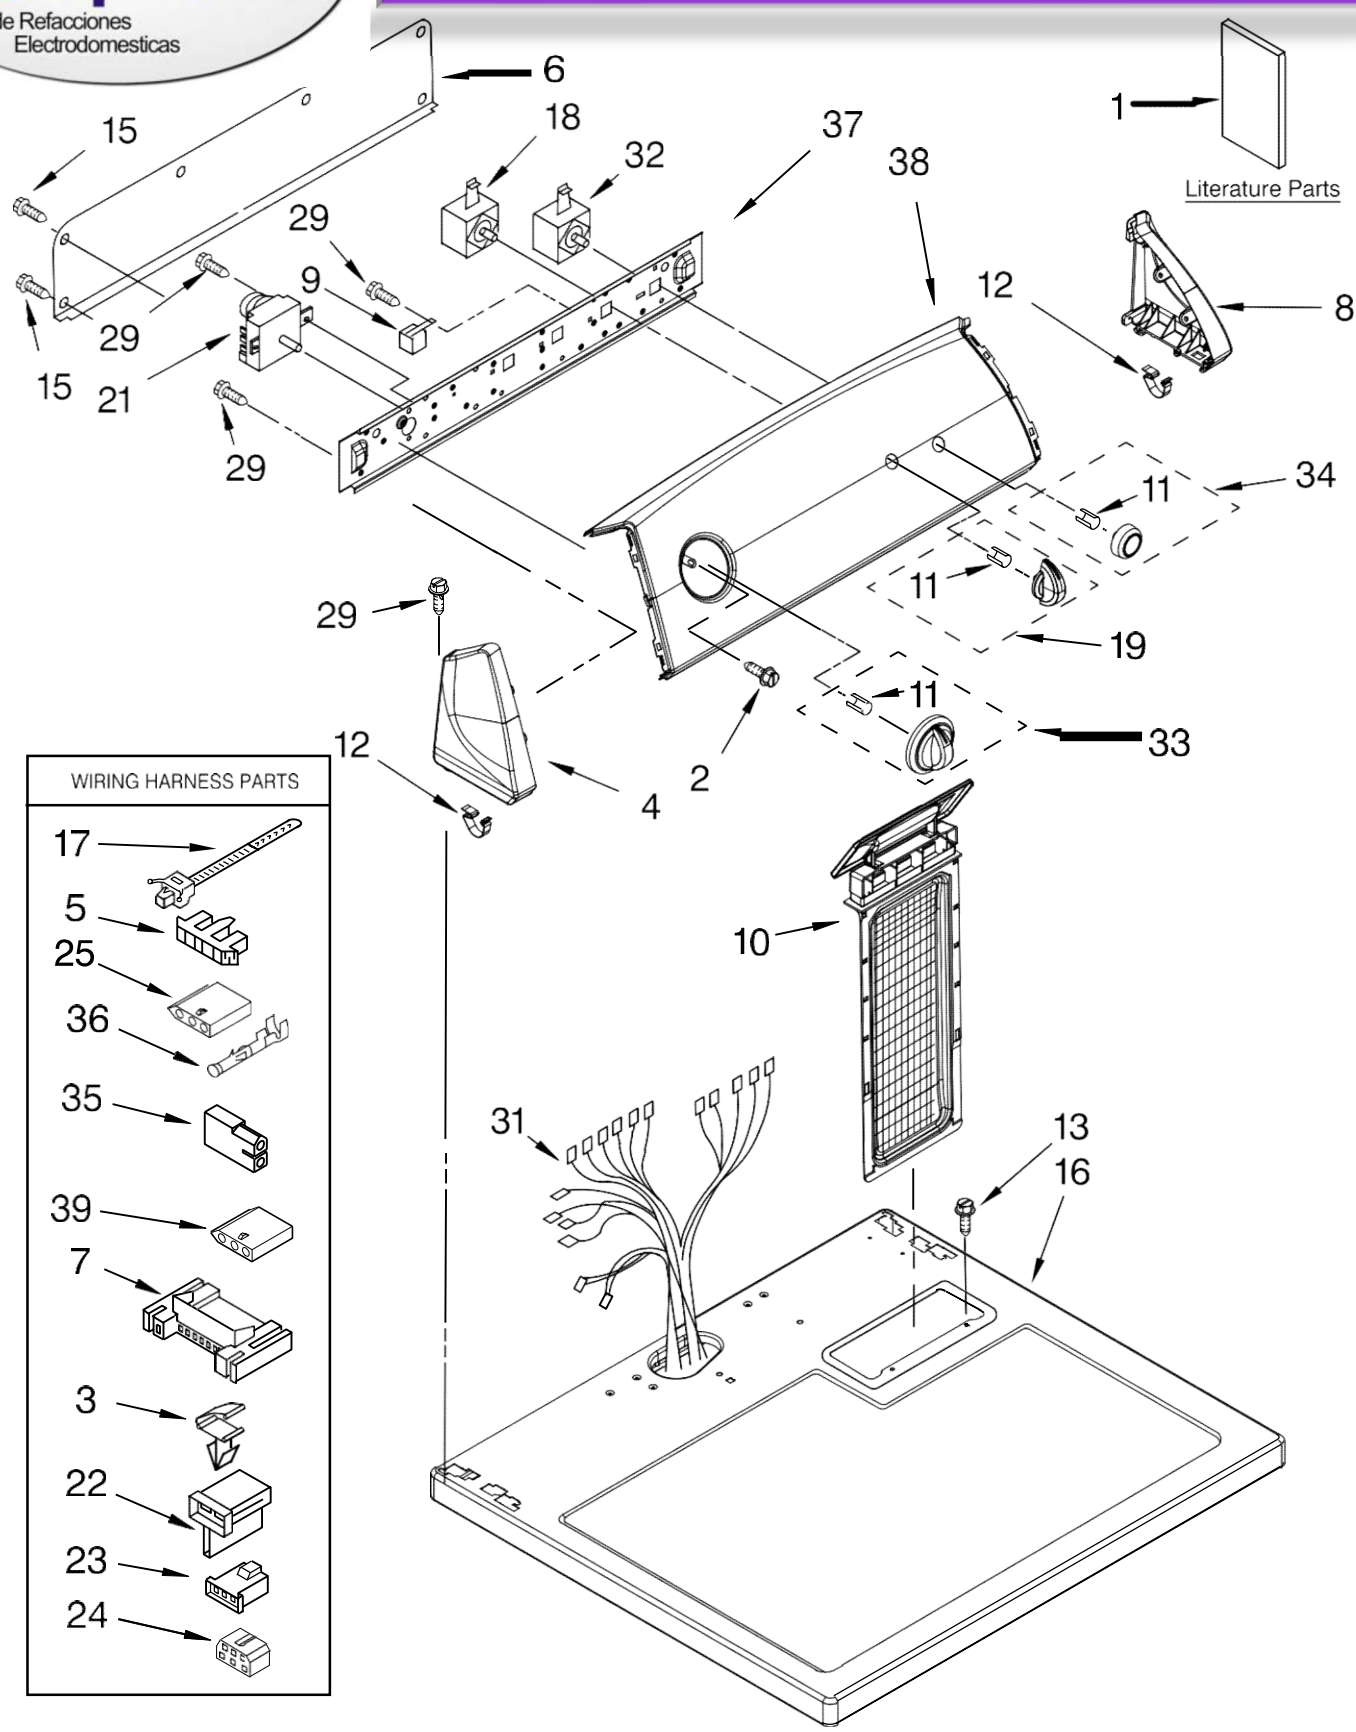

SECADORA 7MWG66705WT1

Literature Parts

WIRING HARNESS PARTS

- 17 → [Image of a long wiring harness]
- 5 → [Image of a connector]
- 25 → [Image of a connector]
- 36 → [Image of a connector]
- 35 → [Image of a connector]
- 39 → [Image of a connector]
- 7 → [Image of a connector]
- 3 → [Image of a connector]
- 22 → [Image of a connector]
- 23 → [Image of a connector]
- 24 → [Image of a connector]

FOR ORDERING INFORMATION REFER TO PARTS PRICE LIST

SECADORA 7MWG66705WT1

Illus. No.	Part No.	DESCRIPTION
1		Literature Parts
	8564241	Installation Instructions
	W10245390	Sheet, Cycle Feature
	8565897	Use & Care Guide
	W10185985	Wiring Diagram

Illus. No.	Part No.	DESCRIPTION
8		Cap, End (R.H.)
	8566032	White
	8566033	Biscuit
9	694419	Buzzer, Mini
10		Lint Screen
	8557857	White
	8557858	Biscuit
11	8536939	Clip, Spring
12	8312709	Clip-Console
13	688983	Screw, 8-18 x 5/8
15	693995	Screw, Hex Head
16		Top
	8559800	White
	8563660	Biscuit
17	3391249	Cable tie
18	3399639	Switch, End of Cycle
19		Knob, Control
	8565944	White
	8565947	Biscuit
21	W10185981	Timer Assembly (60 Hz.)
22	3403499	Connector, 2-Position (Gas Valve)

Illus. No.	Part No.	DESCRIPTION
23	3403498	Connector, 3-Position (Gas Valve)
24	3347243	Connector, 6-Circuit
25	3401144	Connector
29	8533971	Screw, 8-18 x 5/16
31	W10186122	Harness, Wiring
32	3398095	Switch, Push-To-Start
33		Timer Knob Assembly
	8566061	White
	8566064	Biscuit
34		Knob, Push-To-Start
	8566073	White
	8566076	Biscuit
35	717252	Receptacle, 2-Way
36	94614	Terminal, Female
37	8566052	Bracket, Control
38		Panel, Control
	W10244060	White
	W10244061	Biscuit
39	3936144	Connector