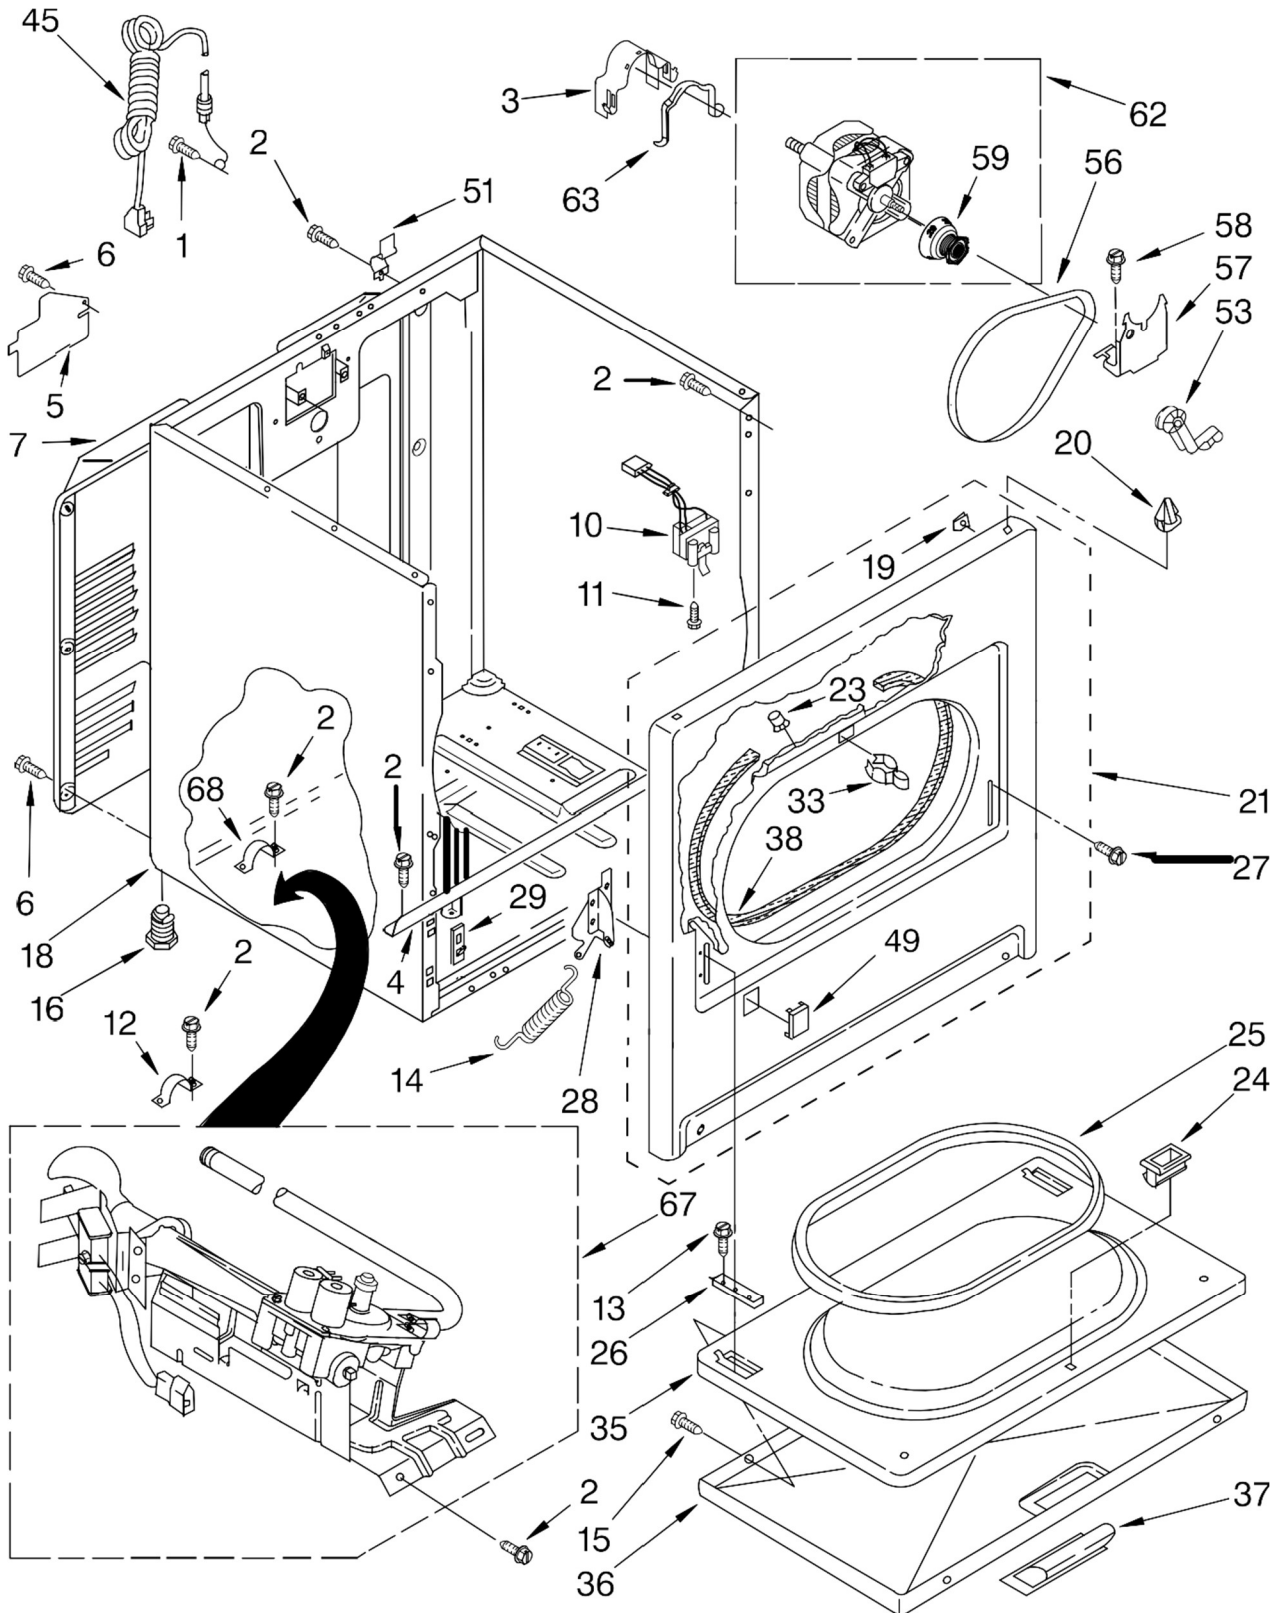

SECADORA 7MWG66705WT1

FOR ORDERING INFORMATION REFER TO PARTS PRICE LIST

SECADORA 7MWG66705WT1

Illus. No.	Part No.	DESCRIPTION	Illus. No.	Part No.	DESCRIPTION	Illus. No.	Part No.	DESCRIPTION
1	697776	Screw, 10-32 x 5/8 (External Ground)	18		Cabinet (Includes Illus. 4)	37		Handle, Door
2	3390631	Screw, 10-16 x .375				W10095180		White
3	3404162	Clamp, Motor (W/Shield)		8530603	White	W10095190		Biscuit
4	8541400	Bracket, Cabinet		8530606	Biscuit	38	3406129	Seal & Bearing Assembly
5	3396795	Cover, Block	19	98234	Clip, Ground (2)	45	344020	Cord, Power
6	693995	Screw, Hex Washer Head	20	690363	Lock, Front Top (2)	49		Plug, Front Panel
7	3396805	Panel, Rear Door Spring	21		Panel Front		3394975	White
10	3406107	Door Switch Assembly		3395197	White		3394978	Biscuit
11	697773	Screw, 6-20 x 7/8		3977243	Biscuit	51	8066217	Hinge, Top (2)
12	3980175	Clamp-Elbow	23	685203	Clip, Felt Pad (2)	53	691366	Idler & Pulley Assembly
13	694091	Screw, 8-18 x 3/8	24	3389441	Catch, Door Assembly	56	8066065	Belt, Drive
14	W10041960	Spring, Door (2)	25	3390731	Seal, Door	57	348780	Base, Motor
15	3357011	Screw, 10-16 x 1/2	26	337189	Clip, Hinge (2)	58	3400500	Bolt, 5/16-18 x 3/4
16	3392100	Foot, Dryer	27	342043	Screw, 10-32 x 3/8	59	8066184	Pulley, 60 Hz.
	279810	Foot - Optional (Extended Length Package Of 2 (Not Included))	28	8066056	Hinge, R.H.	62	8066206	Motor Assembly 60 Hz.
				8066057	Hinge, L.H.	63	W10121316	Clamp, Motor
			29	3394083	Clip, Front Panel	67	8318272	Burner Assembly, 60 Hz. (See Pages 7 & 8 For Further Burner Breakdown)
			33	696144	Strike, Panel	68	341029	Clamp, Pipe
			35	695737	Door, Rear			
			36		Door, Front			
				3393549	White			
				3977241	Biscuit