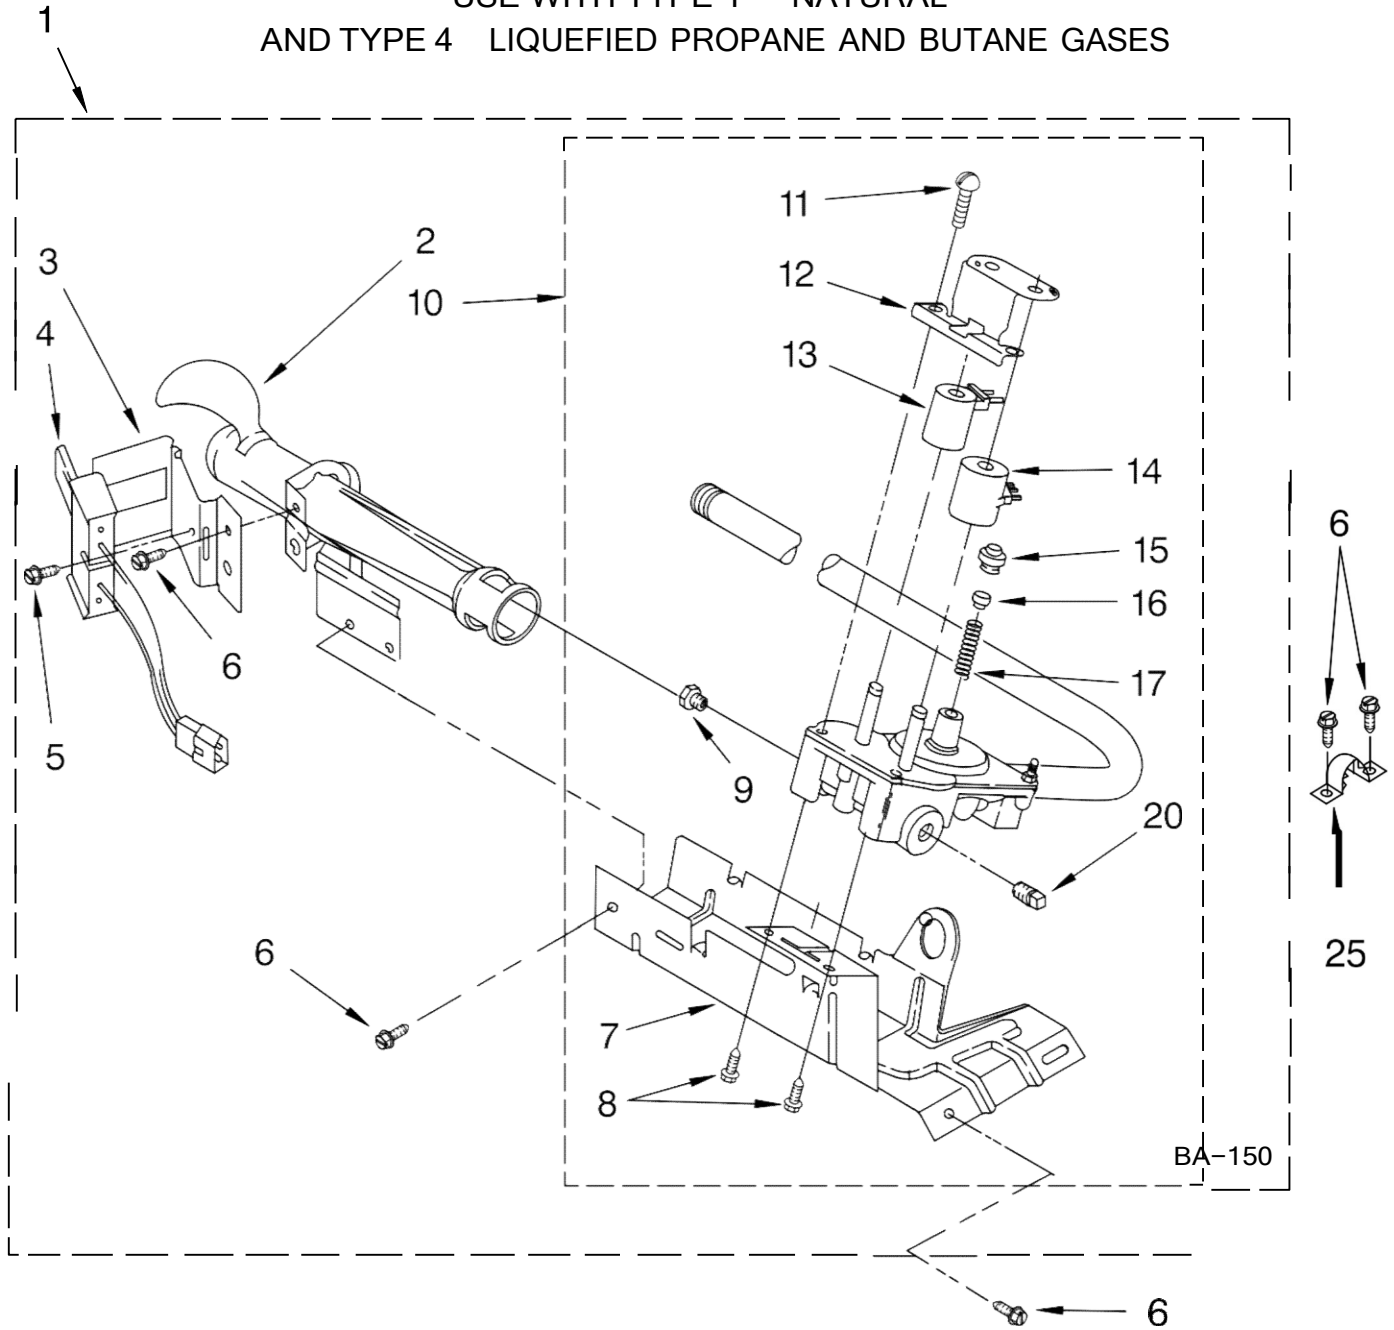

SECADORA 7MWG66705WT1

Illus. No.	Part No.	DESCRIPTION
1	348368	Lint Chute Assembly
2	489463	Screw, 8-18 x 5/8
3	3388703	Washer-Support
4	347139	Seal, Lint Chute
5	90767	Screw, 8-18 x 3/8
6	3406022	Bracket, Bulkhead
7	3392519	Fuse, Thermal
8	8066086	Drum Hole Plug
9	3387134	Thermostat, Internal-Bias
10	694089	Wheel, Blower
11	8577230	Housing, Blower
12	8066155	Clip
13	3390631	Screw, 10-16 x .375
14	8530285	Box, Heater
15	3403140	Thermostat, 205°F (96°C)
16	280010	Kit, Thermal Cut-Off (Includes Illus. 15)
18	8066049	Funnel, Burner
19	3390647	Screw, 8-18 x 1/2
20	W10136369	Socket, Assembly
22	3977373	Bracket, Light
23	3406124	Bulb, Light
24	3402841	Lens, Light
25	487909	Screw, 8-15 x 1/2
26	690997	Ring, Tri
27	3399506	Shaft, L.H.
28	3399507	Shaft, R.H.
29	3397590	Roller, Support
30	348197	Washer, Support
31	3359452	Nut, 3/8-16
32	3403493	Bulkhead
33	338906	Sensor, Radiant
34	692526	Ring, Bearing
35	W10219342	Screw, 8-16 x .750
36	3406130	Seal, Rear Drum
37	695587	Drum Assembly
38	692490	Baffle, Drum (2)
39	3976434	Bracket, Support
40	90296	Clip
41	3403636	Baffle, Drum (1)
42	339956	Seal
43	696302	Shield, Exhaust

SECADORA 7MWG66705WT1

USE WITH TYPE 1 - NATURAL
AND TYPE 4 LIQUEFIED PROPANE AND BUTANE GASES

FOR ORDERING INFORMATION REFER TO PARTS PRICE LIST