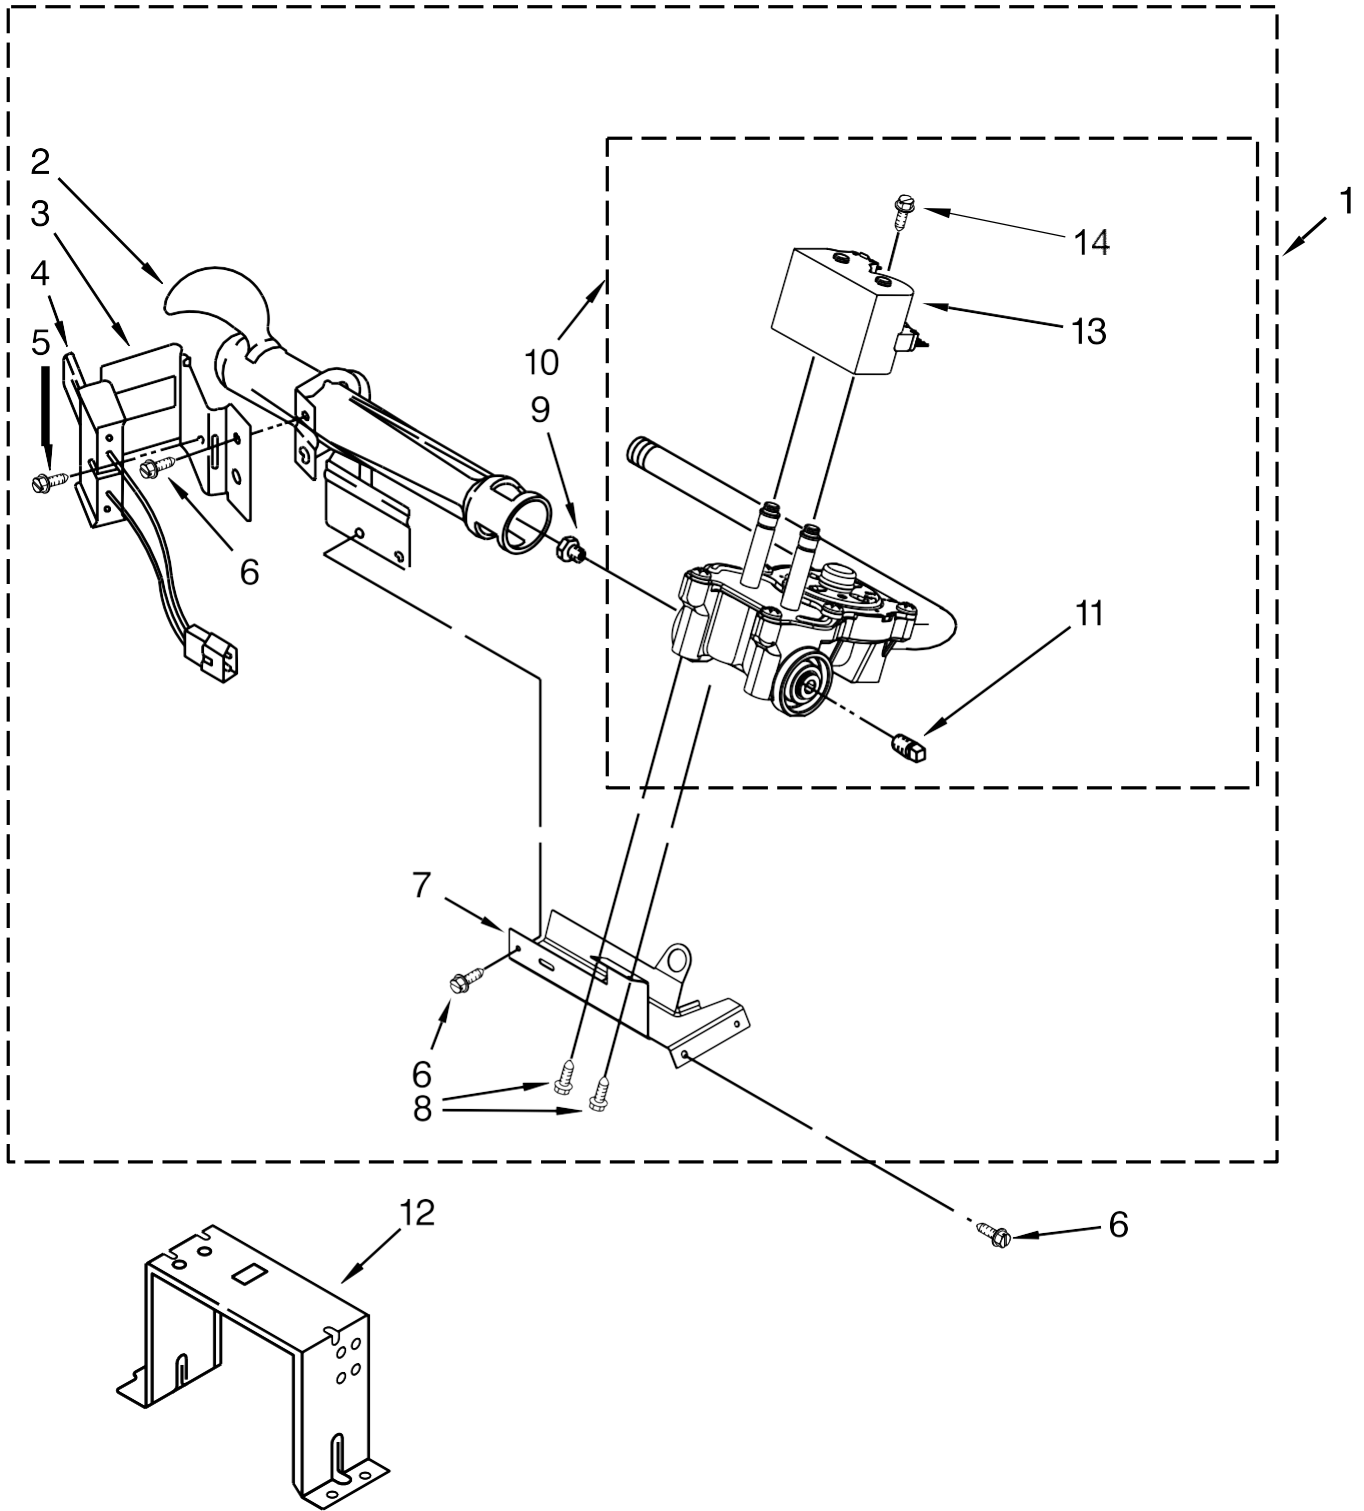

Secadora Whirlpool 7MWGD1500AQ0

<u>Illus. No.</u>	<u>Part No.</u>	<u>Description</u>
1	W10336852	Burner Assembly (60 Hz)
2	688617	Tube, Burner
3	694298	Bracket, Ignitor
4	686590	Ignitor
5	3393909	Screw
6	343641	Screw
7	3389871	Base, Burner
8	3387057	Screw
9	234826	Orifice, Burner Type 1
10	W10304604	Valve, Gas 60 Hz.
11	W10295523	Pipe Plug
12	3389889	Bracket, Support
13	W10328463	Coil, 60 Hz.
14	326049536	Screw
		Following Parts Not Illustrated
	W10307153	CONVERSION KIT (TYPE 1 AND 2) TO TYPE (4) L.P.G.