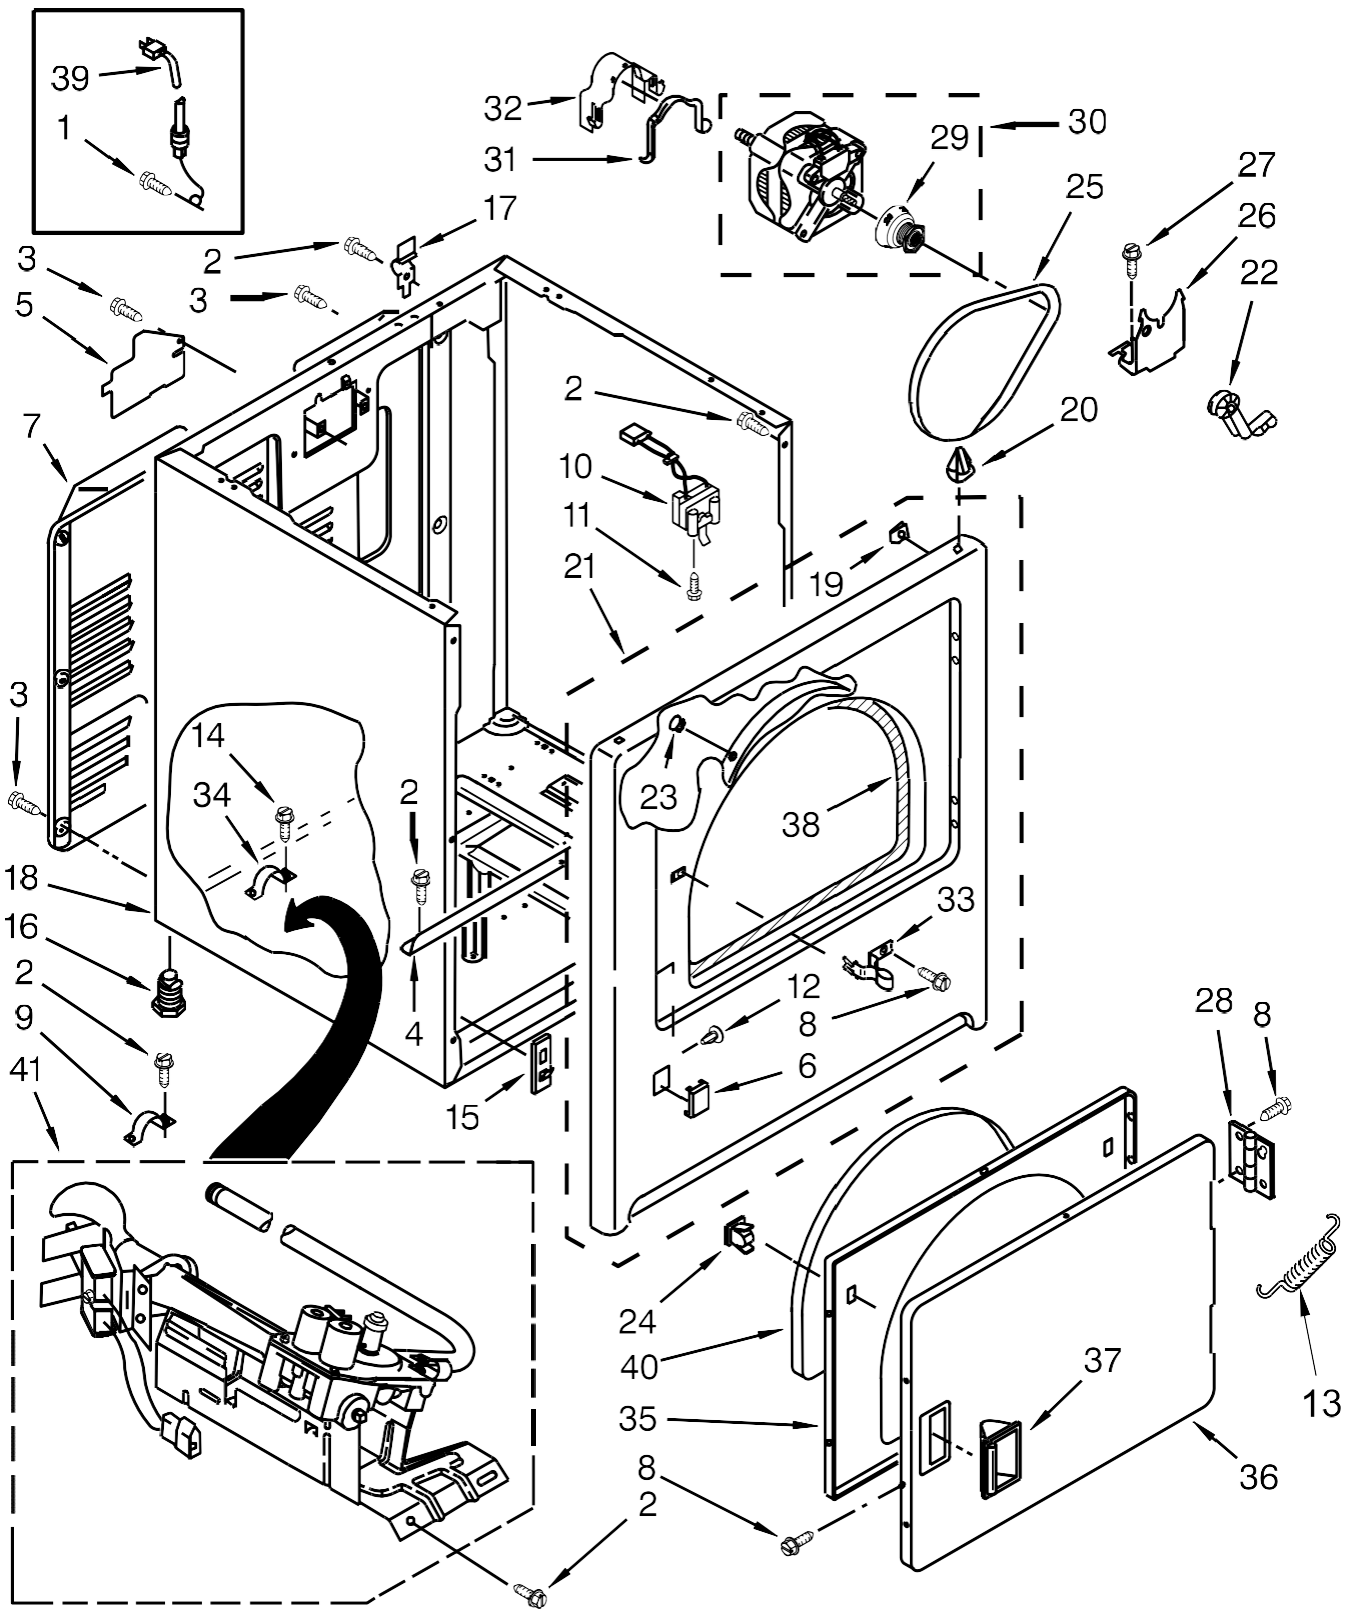

PARTS LIST

for

29" GAS DRYER

Models:

7MWGD1500AQ0 (White)

**FOR CUSTOMER SATISFACTION ALWAYS USE
FACTORY SPECIFICATION PARTS**

Literature Parts

<u>Illus. No.</u>	<u>Part No.</u>	<u>Description</u>
1		Literature Parts
	W10096991	Use & Care Guide
	W10329763	Instructions, Installation
	W10185990	Wiring Diagram
2	693995	Screw
3	8312709	Clip, Console
4	W10298336	Nut, "U"
5	W10416486	Panel, Rear Console
6	8558463	Lint Screen
7	8536939	Clip, Spring
8	688983	Screw
9	8559800	Top
10		Knob, Push-To-Start
	W10453948	White
11	W10436306	Timer Assembly (60 Hz.)
12	W10450287	Harness, Wiring
13	3348629	Screw
14	W10420741	Switch, Push To Start
15		Knob, Timer
	W10453946	White
16		Console
	W10517276	White

Secadora Whirlpool 7MWGD1500AQ0

<u>Illus. No.</u>	<u>Part No.</u>	<u>Description</u>	<u>Illus. No.</u>	<u>Part No.</u>	<u>Description</u>
1	8533974	Screw			
2	343641	Screw			
3	693995	Screw	33	696144	Strike, Door
4	W10236073	Bracket, Cabinet	34	341029	Clamp, Pipe
5	3396795	Cover, Terminal Block	35	695737	Door, Rear
6	8564457	White	36		Door, Outer
7	3396805	Panel, Rear Door Spring		3393549	White
8	342055	Screw	37	W10095180	Handle, Door
9	3980175	Clamp, Elbow	38	3406129	Seal & Bearing Assembly
10	3406109	Switch, Door	39	W10440460	Cord, Power
11	697773	Screw	40	3390731	Seal, Door
12	8066086	Plug, Drum Hole	41	W10336852	Burner Assembly (60 Hz)
13	W10041960	Spring, Door			
14	3390631	Screw			
15	3394083	Clip, Front Panel			
16	3392100	Foot, Dryer			
17	8066217	Hinge, Top			
18		Cabinet			
	8530603	White			
19	98234	Clip, Ground			
20	8066092	Lock, Front Top			
21		Panel, Front			
	3395197	White			
22	691366	Idler Assembly			
23	685203	Clip, Felt Pad			
24	3389441	Door Catch Assembly			
25	W10131364	Belt, Drive			
26	348780	Base, Motor			
27	3400500	Bolt			
28		Hinge, Spring Assembly			
	8066056	Right Side			
	8066057	Left Side			
29	8066184	Pulley, Motor			
30	W10396029	Motor Assembly			
31	W10121316	Clamp, Motor Mount			
32	3404162	Clamp, Motor (With Shield)			