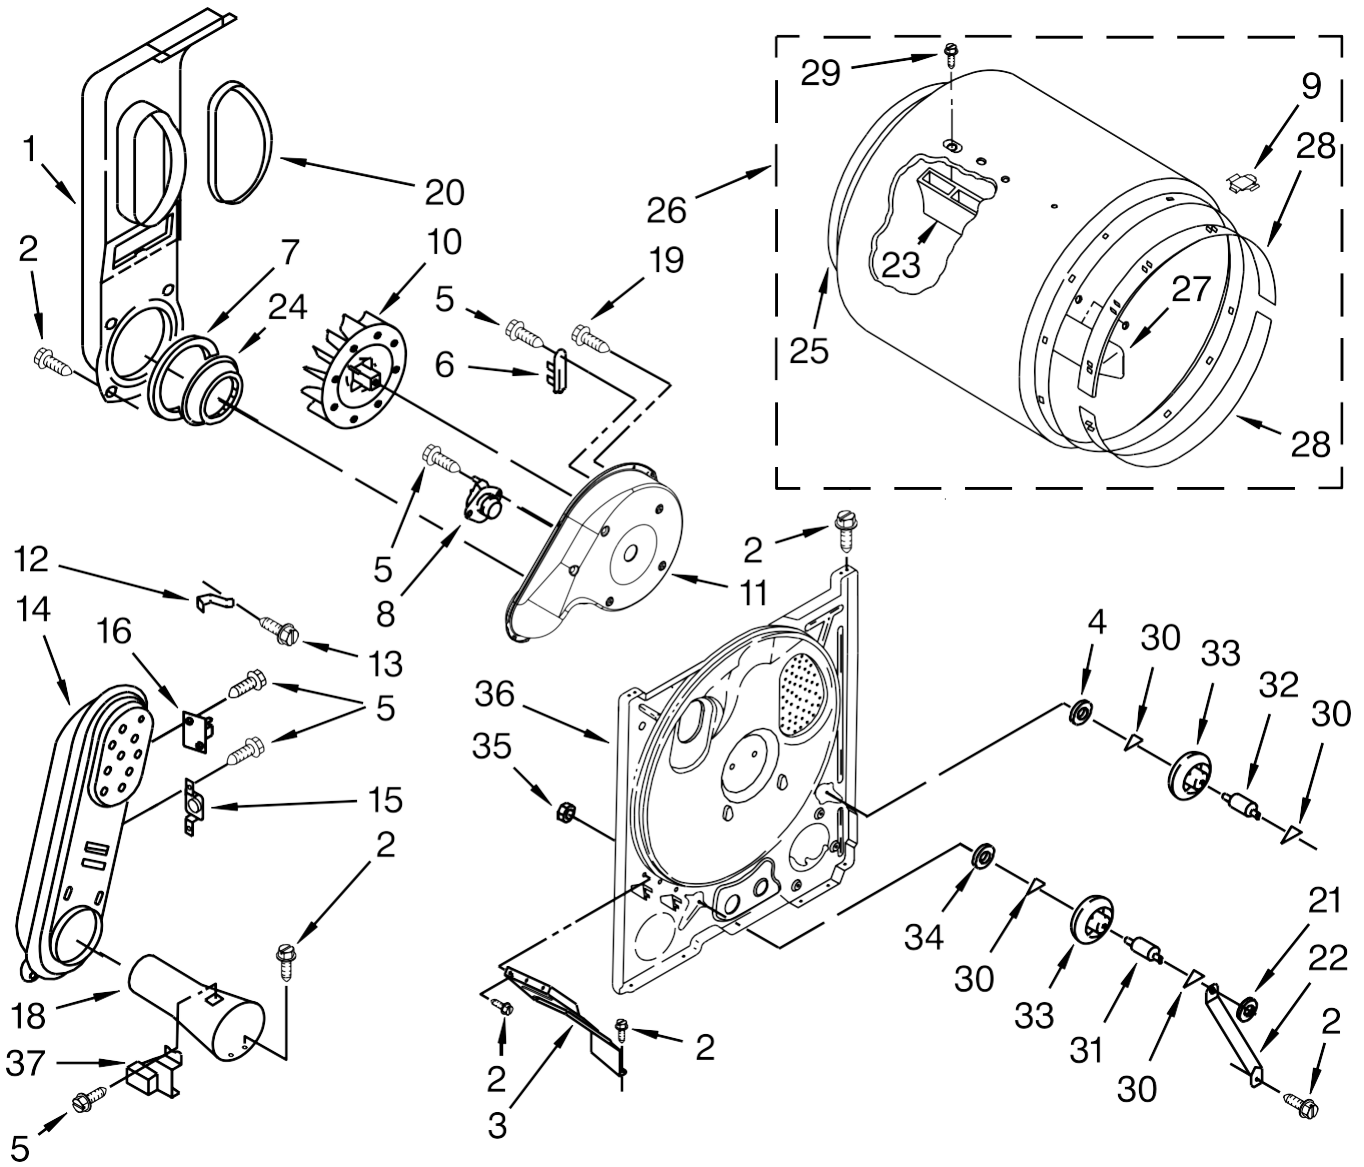

PARTS LIST

for

29" GAS DRYER

Models:

7MWGD1500AQ0 (White)

**FOR CUSTOMER SATISFACTION ALWAYS USE
FACTORY SPECIFICATION PARTS**

Literature Parts

<u>Illus. No.</u>	<u>Part No.</u>	<u>Description</u>
1		Literature Parts
	W10096991	Use & Care Guide
	W10329763	Instructions, Installation
	W10185990	Wiring Diagram
2	693995	Screw
3	8312709	Clip, Console
4	W10298336	Nut, "U"
5	W10416486	Panel, Rear Console
6	8558463	Lint Screen
7	8536939	Clip, Spring
8	688983	Screw
9	8559800	Top
10		Knob, Push-To-Start
	W10453948	White
11	W10436306	Timer Assembly (60 Hz.)
12	W10450287	Harness, Wiring
13	3348629	Screw
14	W10420741	Switch, Push To Start
15		Knob, Timer
	W10453946	White
16		Console
	W10517276	White

Secadora Whirlpool 7MWGD1500AQ0

<u>Illus. No.</u>	<u>Part No.</u>	<u>Description</u>	<u>Illus. No.</u>	<u>Part No.</u>	<u>Description</u>
1	8533974	Screw			
2	343641	Screw			
3	693995	Screw	33	696144	Strike, Door
4	W10236073	Bracket, Cabinet	34	341029	Clamp, Pipe
5	3396795	Cover, Terminal Block	35	695737	Door, Rear
6	8564457	White	36		Door, Outer
7	3396805	Panel, Rear Door Spring		3393549	White
8	342055	Screw	37	W10095180	Handle, Door
9	3980175	Clamp, Elbow	38	3406129	Seal & Bearing Assembly
10	3406109	Switch, Door	39	W10440460	Cord, Power
11	697773	Screw	40	3390731	Seal, Door
12	8066086	Plug, Drum Hole	41	W10336852	Burner Assembly (60 Hz)
13	W10041960	Spring, Door			
14	3390631	Screw			
15	3394083	Clip, Front Panel			
16	3392100	Foot, Dryer			
17	8066217	Hinge, Top			
18		Cabinet			
	8530603	White			
19	98234	Clip, Ground			
20	8066092	Lock, Front Top			
21		Panel, Front			
	3395197	White			
22	691366	Idler Assembly			
23	685203	Clip, Felt Pad			
24	3389441	Door Catch Assembly			
25	W10131364	Belt, Drive			
26	348780	Base, Motor			
27	3400500	Bolt			
28		Hinge, Spring Assembly			
	8066056	Right Side			
	8066057	Left Side			
29	8066184	Pulley, Motor			
30	W10396029	Motor Assembly			
31	W10121316	Clamp, Motor Mount			
32	3404162	Clamp, Motor (With Shield)			