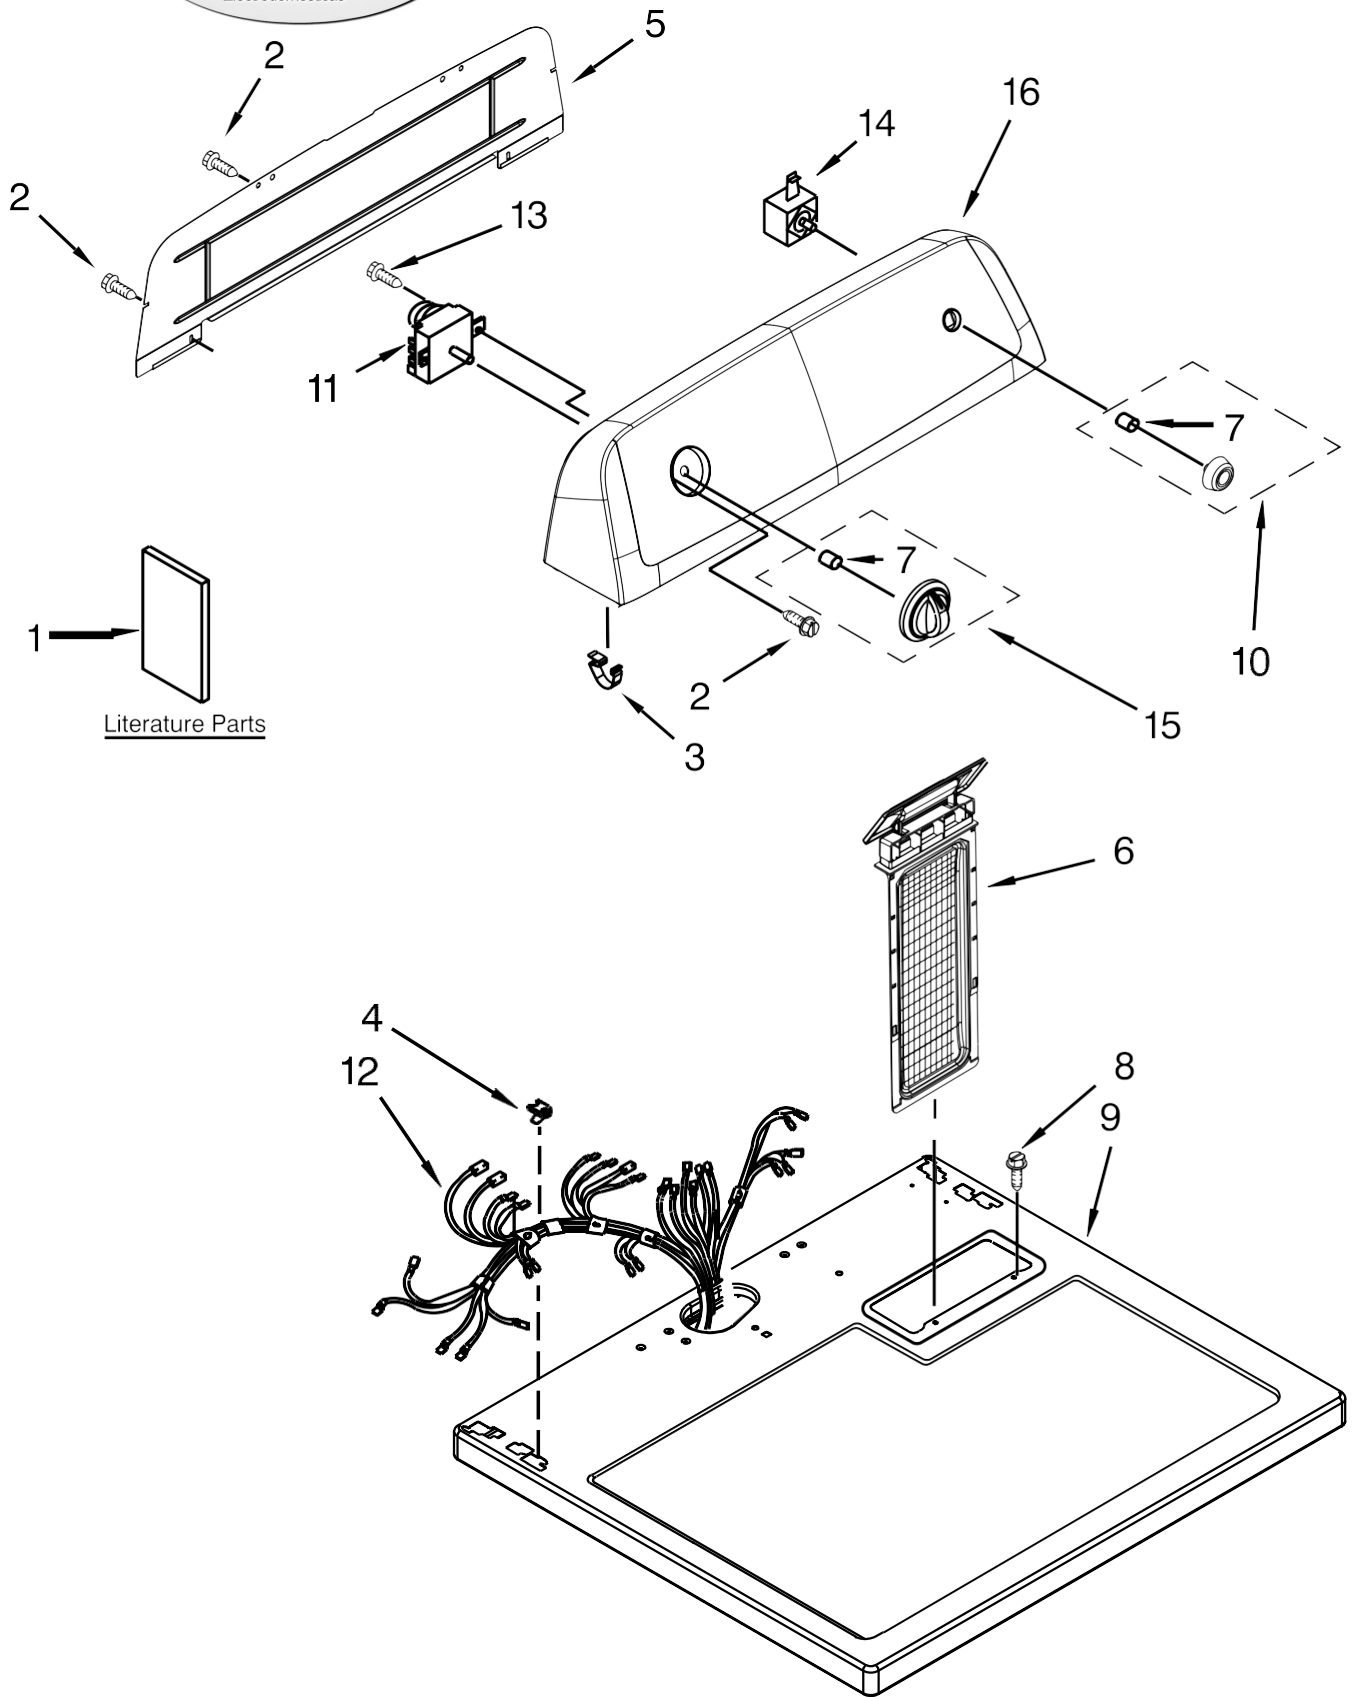

PARTS LIST

for

29" GAS DRYER

Models:

7MWGD1500AQ0 (White)

**FOR CUSTOMER SATISFACTION ALWAYS USE
FACTORY SPECIFICATION PARTS**

Literature Parts

<u>Illus. No.</u>	<u>Part No.</u>	<u>Description</u>
1		Literature Parts
	W10096991	Use & Care Guide
	W10329763	Instructions, Installation
	W10185990	Wiring Diagram
2	693995	Screw
3	8312709	Clip, Console
4	W10298336	Nut, "U"
5	W10416486	Panel, Rear Console
6	8558463	Lint Screen
7	8536939	Clip, Spring
8	688983	Screw
9	8559800	Top
10		Knob, Push-To-Start
	W10453948	White
11	W10436306	Timer Assembly (60 Hz.)
12	W10450287	Harness, Wiring
13	3348629	Screw
14	W10420741	Switch, Push To Start
15		Knob, Timer
	W10453946	White
16		Console
	W10517276	White

Secadora Whirlpool 7MWGD1500AQ0

<u>Illus. No.</u>	<u>Part No.</u>	<u>Description</u>	<u>Illus. No.</u>	<u>Part No.</u>	<u>Description</u>
1	8533974	Screw			
2	343641	Screw			
3	693995	Screw	33	696144	Strike, Door
4	W10236073	Bracket, Cabinet	34	341029	Clamp, Pipe
5	3396795	Cover, Terminal Block	35	695737	Door, Rear
6	8564457	White	36		Door, Outer
7	3396805	Panel, Rear Door Spring		3393549	White
8	342055	Screw	37	W10095180	Handle, Door
9	3980175	Clamp, Elbow	38	3406129	Seal & Bearing Assembly
10	3406109	Switch, Door	39	W10440460	Cord, Power
11	697773	Screw	40	3390731	Seal, Door
12	8066086	Plug, Drum Hole	41	W10336852	Burner Assembly (60 Hz)
13	W10041960	Spring, Door			
14	3390631	Screw			
15	3394083	Clip, Front Panel			
16	3392100	Foot, Dryer			
17	8066217	Hinge, Top			
18		Cabinet			
	8530603	White			
19	98234	Clip, Ground			
20	8066092	Lock, Front Top			
21		Panel, Front			
	3395197	White			
22	691366	Idler Assembly			
23	685203	Clip, Felt Pad			
24	3389441	Door Catch Assembly			
25	W10131364	Belt, Drive			
26	348780	Base, Motor			
27	3400500	Bolt			
28		Hinge, Spring Assembly			
	8066056	Right Side			
	8066057	Left Side			
29	8066184	Pulley, Motor			
30	W10396029	Motor Assembly			
31	W10121316	Clamp, Motor Mount			
32	3404162	Clamp, Motor (With Shield)			