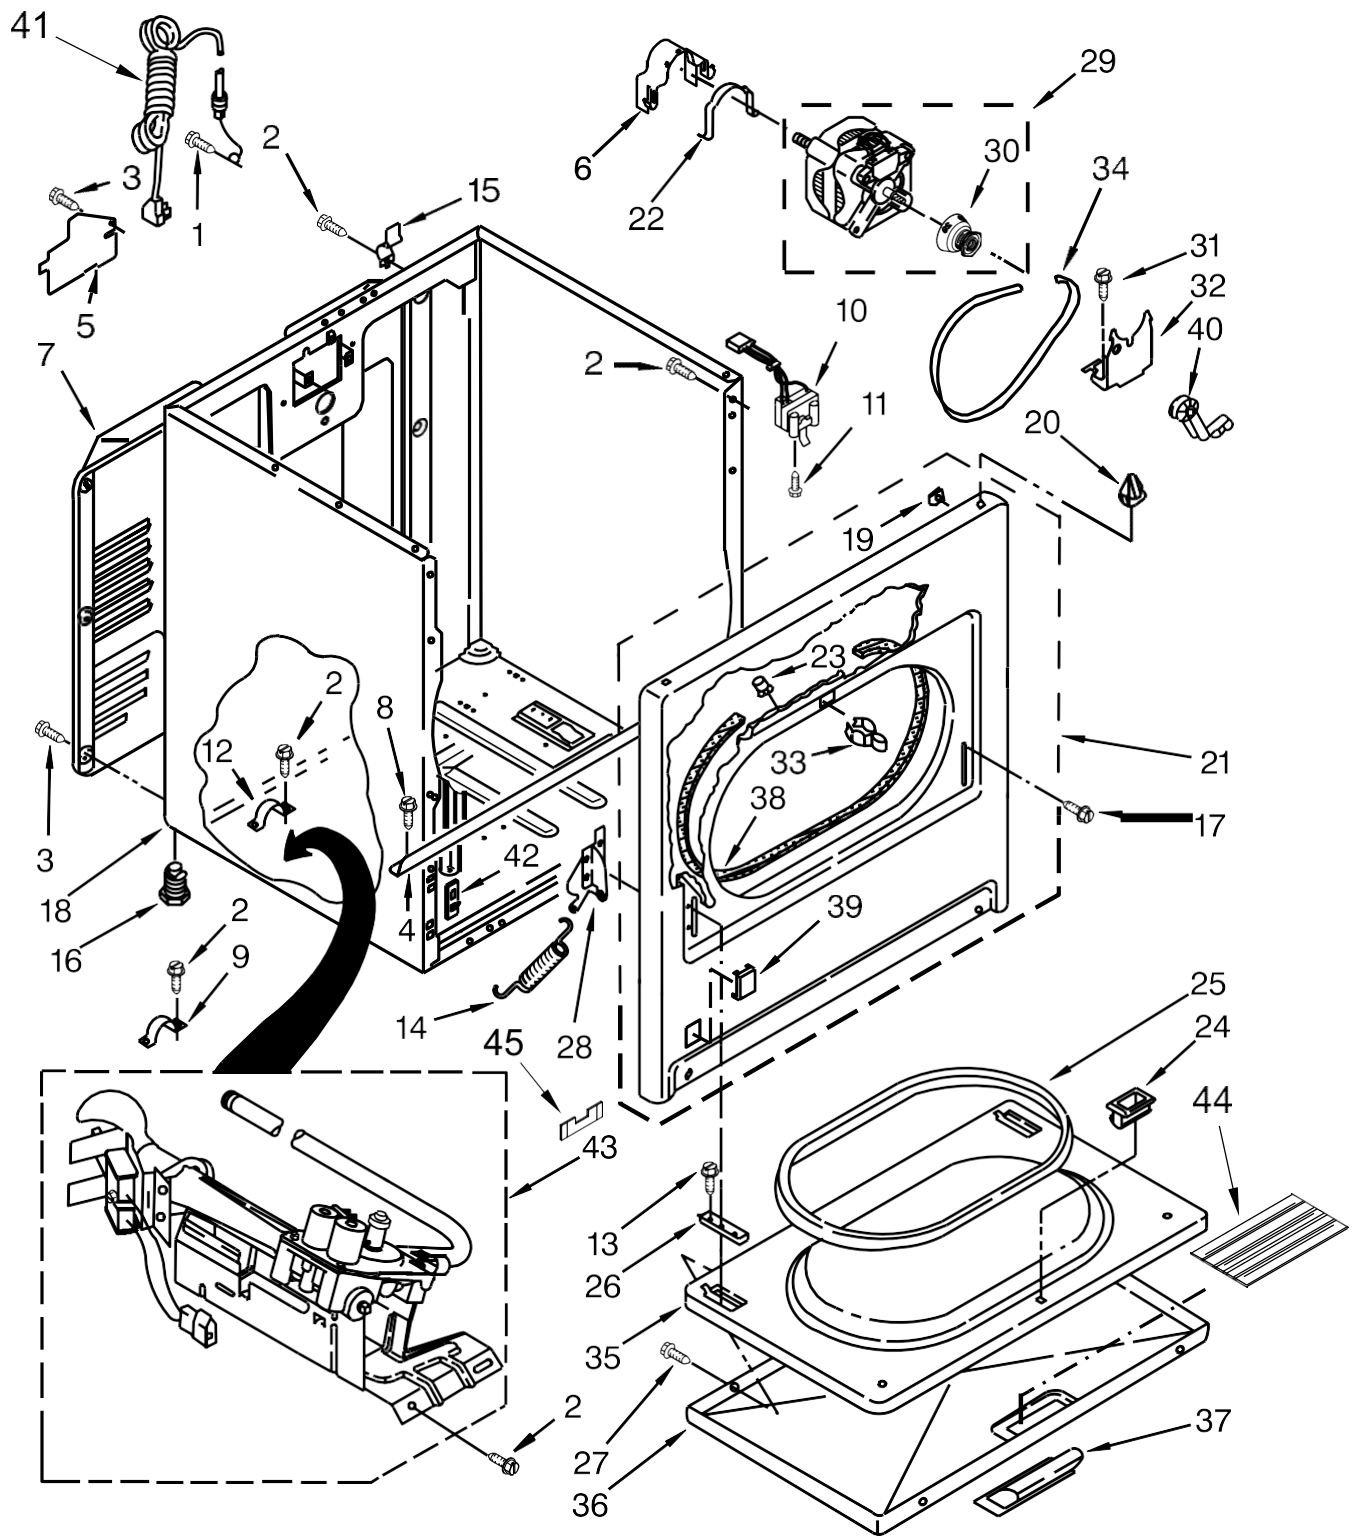

Secadora Whirlpool 7MWGD1600BM1

Secadora Whirlpool 7MWGD1600BM1

<u>Illus.</u> <u>No.</u>	<u>Part No.</u>	<u>Description</u>
1	8533974	Screw
2	343641	Screw
3	693995	Screw
4	W10236073	Bracket, Cabinet
5	3396795	Cover, Terminal Block
6	3404162	Clamp, Motor (With Shield)
7	W10571724	Panel, Rear
8	3390647	Screw
9	3980175	Clamp, Elbow
10	3406109	Switch, Door
11	697773	Screw
12	341029	Clamp, Pipe
13	3357011	Screw
14	W10041960	Spring, Door
15	8066217	Hinge, Top
16	3392100	Foot, Dryer
	279810	Foot, Optional (Extended Length Package Of 2) (Not Included)

<u>Illus.</u> <u>No.</u>	<u>Part No.</u>	<u>Description</u>
17	342043	Screw
18		Cabinet
	8530603	White
19	98234	Clip, Ground
20	8066092	Lock, Front Top
21		Panel, Front
	3395197	White
22	W10121316	Clamp, Motor Mount
23	685203	Clip, Felt Pad
24	3389441	Assembly, Door Catch
25	W10389571	Seal, Door
26	337189	Clip, Hinge
27	342055	Screw
28	8066056	Hinge, Door (Right)
	8066057	Hinge, Door (Left)
29	W10396032	Assembly, Motor
30	8066184	Pulley, Motor
31	3400500	Bolt

<u>Illus.</u> <u>No.</u>	<u>Part No.</u>	<u>Description</u>
32	348780	Base, Motor
33	696144	Strike, Door
34	W10131364	Belt, Drive
35	695737	Door, Rear
36		Door, Outer
	3393549	White
37	W10095180	Handle, Door
38	W10568603	Assembly, Seal and Bearing
39		Plug, Multivent
	8564457	White
40	691366	Assembly, Idler
41	W10440460	Cord, Power
42	3394083	Clip, Front Panel
43	8318272	Burner Assembly (60 Hz) (Type 1) (White Rodgers)
44	W10595510	Tape, Foil
45	W10544498	Pad, Front Panel