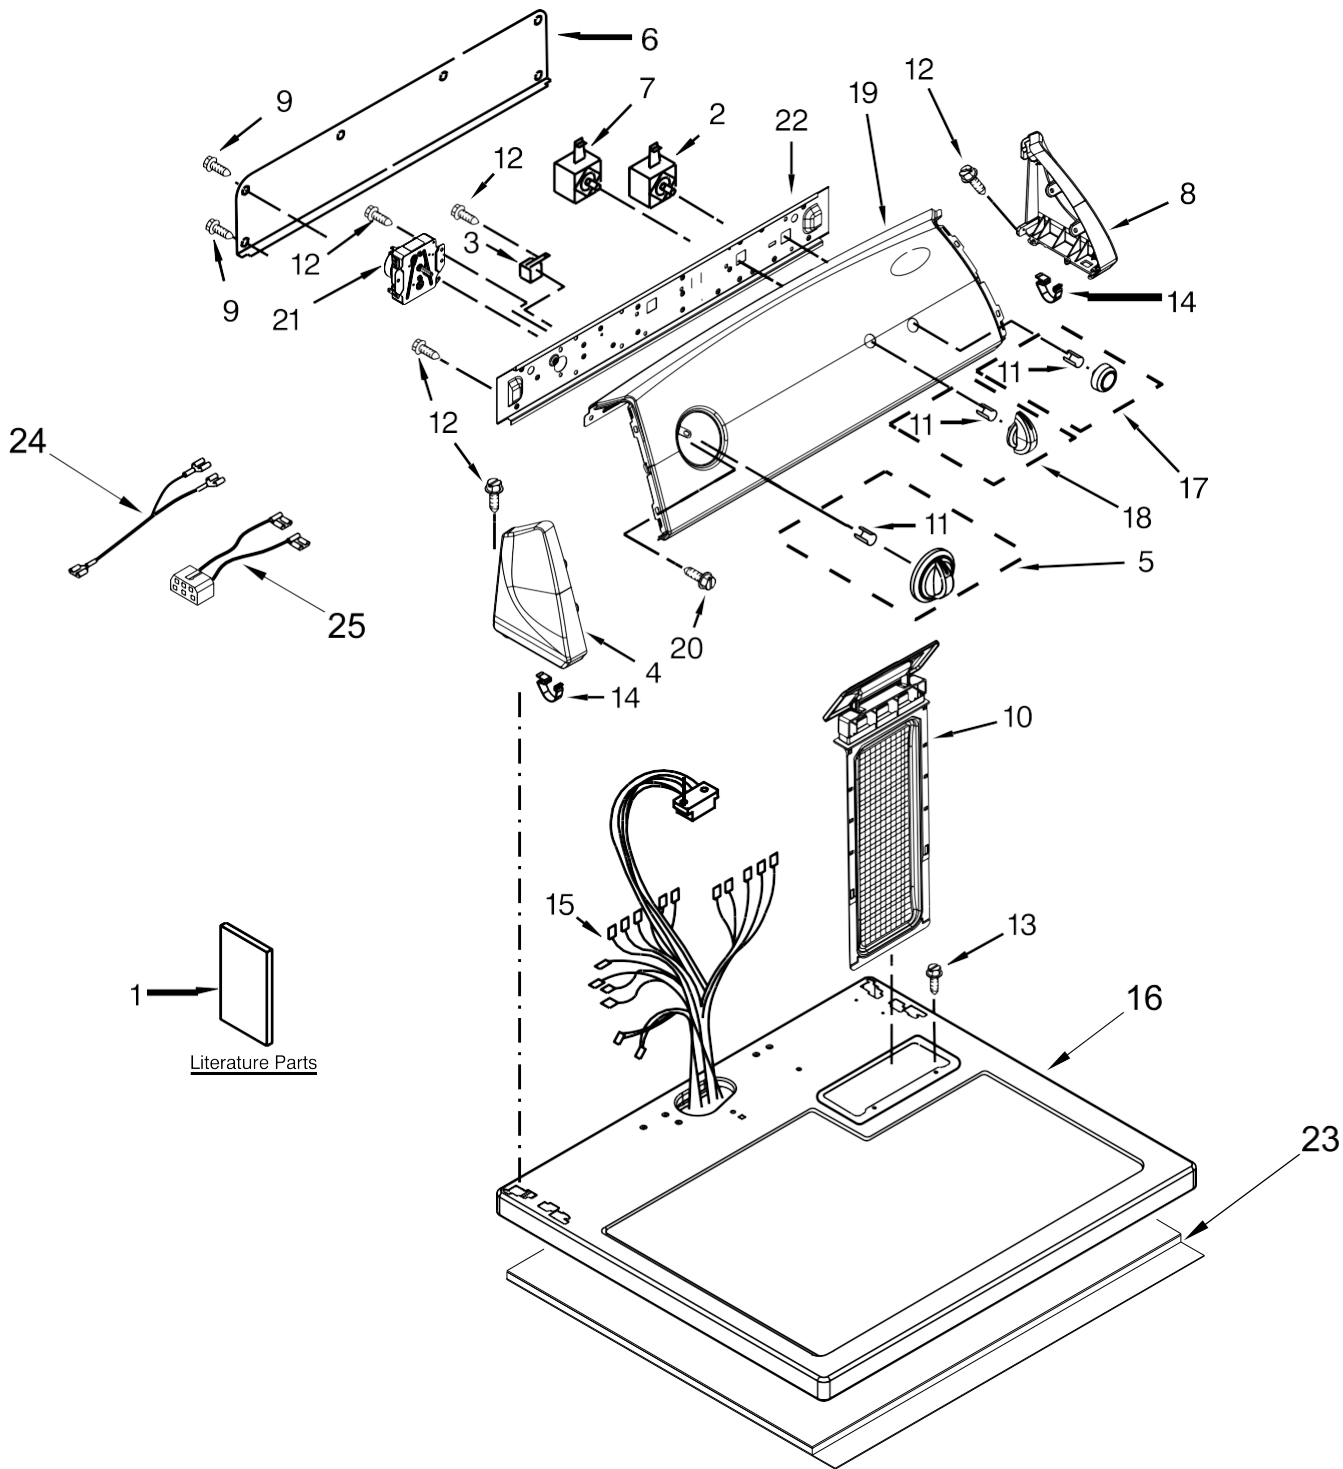

Secadora Whirlpool 7MWGD1600BM1

Secadora Whirlpool 7MWGD1600BM1

<u>Illus. No.</u>	<u>Part No.</u>	<u>Description</u>
1		Literature Parts
	W10329763	Instructions, Installation
	W10566781	Use and Care Guide
	8576796	Wiring Diagram
2	3977456	Switch, Push-To-Start
3	694419	Buzzer, Mini
4		End Cap (Left)
	8566035	White
5		Assembly, Timer Knob
	W10034750	White/Metallic
6	W10103406	Panel, Rear (Console)

<u>Illus. No.</u>	<u>Part No.</u>	<u>Description</u>
7	3405152	Switch, Rotary
8		End Cap (Right)
	8566032	White
9	693995	Screw
10	8557857	Lint Screen
11	8536939	Clip, Spring
12	3348629	Screw
13	688983	Screw
14	8312709	Clip, Console
15	8299876	Harness, Wiring (Complete)
16		Top
	8559800	White

<u>Illus. No.</u>	<u>Part No.</u>	<u>Description</u>
17		Assembly, Push-To-Start Knob
	W10034770	White/Metallic
18		Assembly, Control Knob
	W10034380	White/Metallic
19	W10552367	Panel, Control
20	3390631	Screw
21	3977678	Timer Assembly (60 Hz.)
22	8566052	Bracket, Control
23	W10123956	Panel, Dampening
24	W10203571	Jumper, Push-To-Start
25	3401695	Wire, Jumper (Buzzer On/Off)