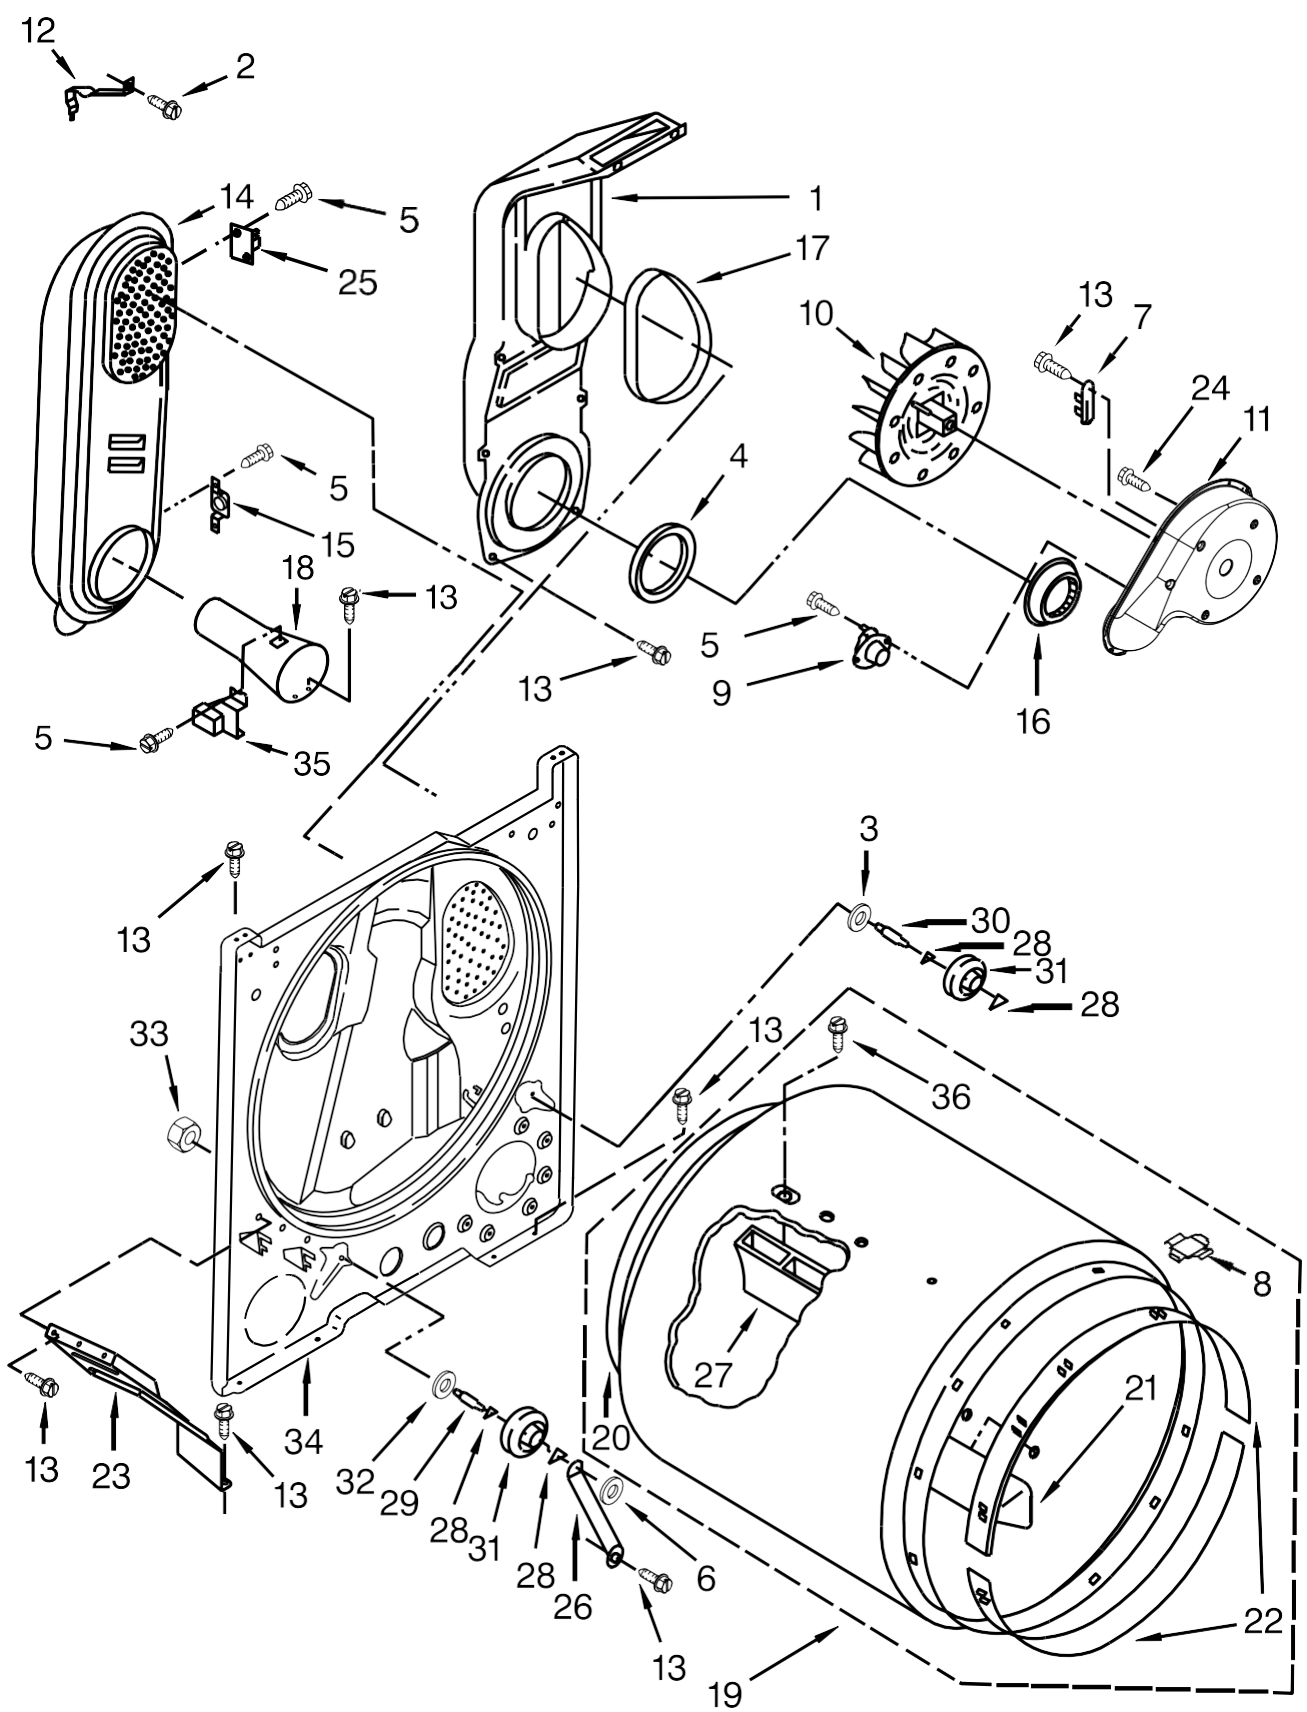

Secadora Whirlpool 7MWGD1600BM1

<u>Illus. No.</u>	<u>Part No.</u>	<u>Description</u>
1	348368	Assembly, Lint Chute
2	489463	Screw
3	3388703	Washer
4	347139	Seal, Lint Chute
5	90767	Screw
6	90296	Nut, Push On
7	3392519	Fuse, Thermal (91C)
8	8066086	Plug, Drum Hole
9	3387134	Thermostat
10	694089	Wheel, Blower
11	8577230	Housing, Blower
12	8066155	Clip, Heater Box
13	343641	Screw
14	8530285	Box, Heater (96C)
15	W10423382	Thermostat H.L SPST (180F)

<u>Illus. No.</u>	<u>Part No.</u>	<u>Description</u>
16	W10389567	Shield, Exhaust
17	339956	Seal
18	8066049	Funnel, Burner Light
19	W10389436	Assembly, Drum (Complete)
20	W10389561	Seal, Rear Drum
21	3403636	Baffle, Drum (Short)
22	692526	Bearing, Ring
23	3406022	Bracket, Bulkhead Chute
24	3390647	Screw
25	3977394	Thermal Cut-Off
26	3976434	Bracket, Support
27	692490	Baffle, Drum (Long)
28	W10512946	Washer, Tri Ring
29	W10359270	Shaft, Drum Roller - Left Hand Thread

<u>Illus. No.</u>	<u>Part No.</u>	<u>Description</u>
30	W10359269	Shaft, Drum Roller - Right Hand Thread
31	3397590	Roller, Support
32	348197	Washer
33	W10298789	Nut, Hex
34	3403491	Bulkhead
35	338906	Sensor, Radiant
36	W10219342	Screw