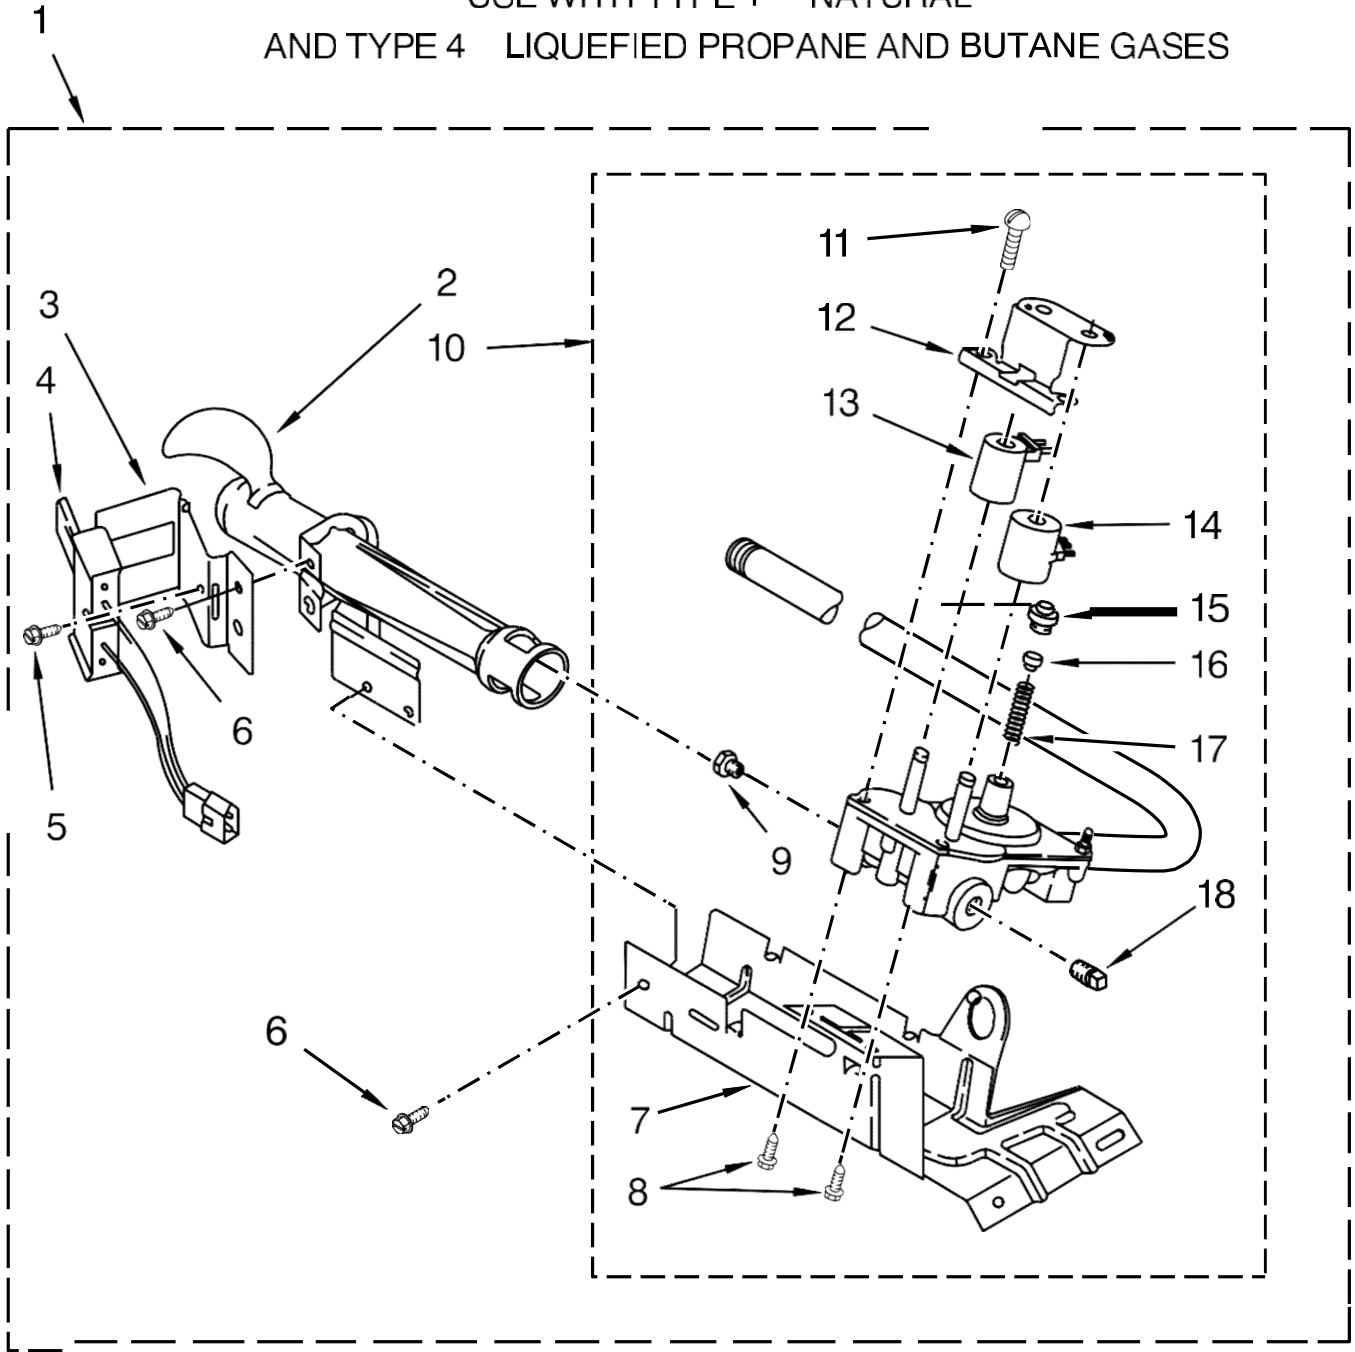

USE WITH TYPE 1 - NATURAL
AND TYPE 4 LIQUEFIED PROPANE AND BUTANE GASES

Secadora Whirlpool 7MWGD1600BM1

<u>Illus. No.</u>	<u>Part No.</u>	<u>Description</u>
1	8318272	Burner Assembly (60 Hz) (Type 1) (White Rodgers)
2	688617	Tube, Burner
3	694298	Bracket, Ignitor
4	686590	Ignitor
5	W10366705	Screw
6	343641	Screw
7	693986	Base, Burner
8	3387057	Screw

<u>Illus. No.</u>	<u>Part No.</u>	<u>Description</u>
9	234826	Orifice, Burner Type 1 (Natural)
	229742	Type 4 (Propane)
	234868	Orifice Burner Type 4 (Propane)
10	8318277	Valve, Gas (60 Hz)
11	694421	Screw, Coil
12	694538	Bracket, Coil
13	694540	Coil, 60 Hz. (2 Terminal) (Main)
14	694539	Coil, 60 Hz (Split) (3 Terminal) (Pilot Position)

<u>Illus. No.</u>	<u>Part No.</u>	<u>Description</u>
15	694424	Leak, Limiter
16	694423	Screw, Regulator Adjustment
17	694422	Spring, Regulator
18	239822	Plug, Pipe
		Following Parts Not Illustrated
	694572	Conversion Kit (Type 1 and 2) to Type (4) L.P.G.