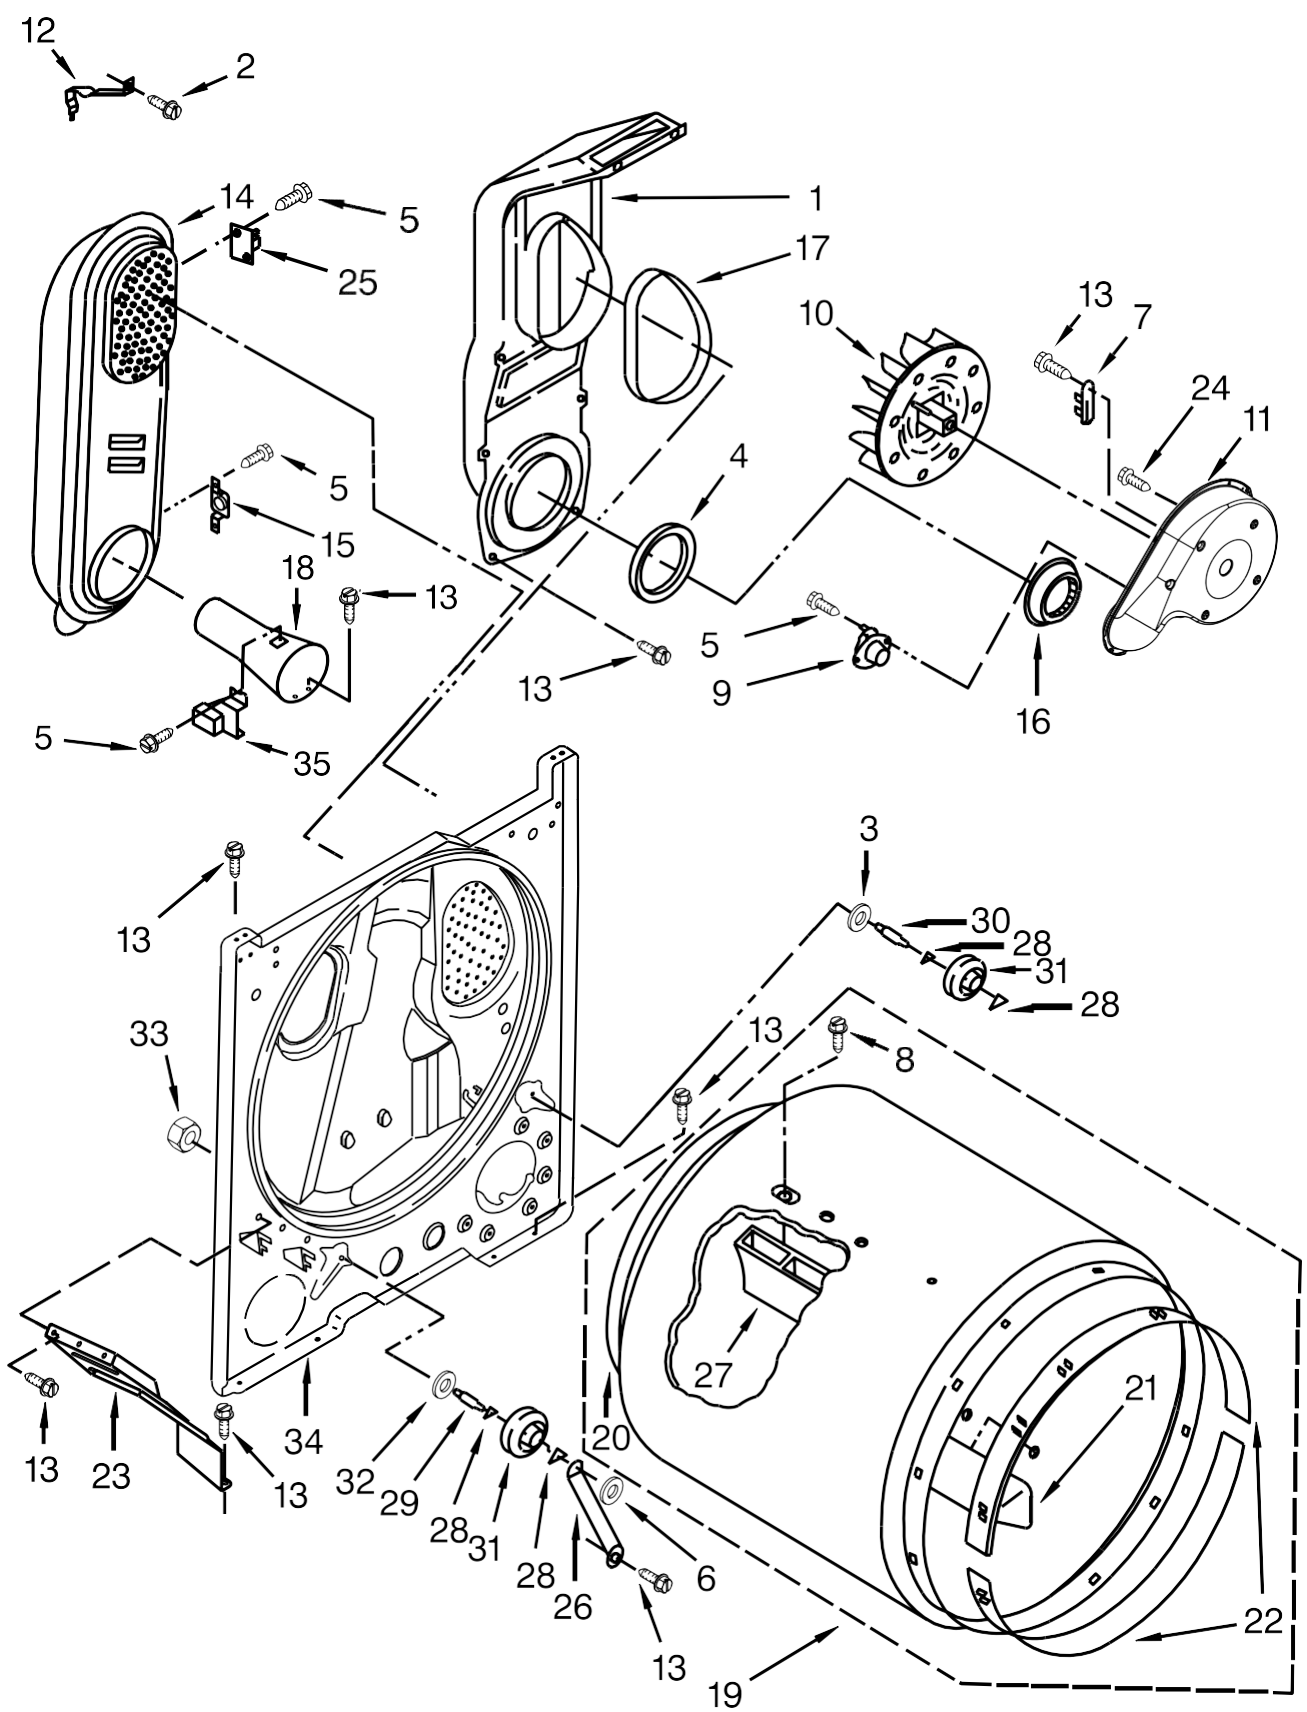

Secadora Whirlpool 7MWGD1600BM2

<u>Illus. No.</u>	<u>Part No.</u>	<u>Description</u>
1	348368	Assembly, Lint Chute
2	489463	Screw
3	3388703	Washer
4	347139	Seal, Lint Chute
5	90767	Screw
6	90296	Nut, Push On
7	3392519	Fuse, Thermal (91C)
8	W10219342	Screw
9	3387134	Thermostat
10	694089	Wheel, Blower
11	8577230	Housing, Blower
12	8066155	Clip, Heater Box
13	343641	Screw
14	8530285	Box, Heater (96C)
15	W10423382	Thermostat H.L SPST (180F)

<u>Illus. No.</u>	<u>Part No.</u>	<u>Description</u>
16	W10389567	Shield, Exhaust
17	339956	Seal
18	8066049	Funnel, Burner Light
19	W10389436	Assembly, Drum (Complete)
20	W10663495	Seal, Rear Drum
21	3403636	Baffle, Drum (Short)
22	692526	Bearing, Ring
23	3406022	Bracket, Bulkhead Chute
24	3390647	Screw
25	3977394	Thermal Cut-Off
26	3976434	Bracket, Support
27	692490	Baffle, Drum (Long)
28	W10512946	Washer, Tri Ring
29	W10359270	Shaft, Drum Roller - Left Hand Thread

<u>Illus. No.</u>	<u>Part No.</u>	<u>Description</u>
30	W10359269	Shaft, Drum Roller - Right Hand Thread
31	3397590	Roller, Support
32	348197	Washer
33	W10298789	Nut, Hex
34	3403491	Bulkhead
35	338906	Sensor, Radiant