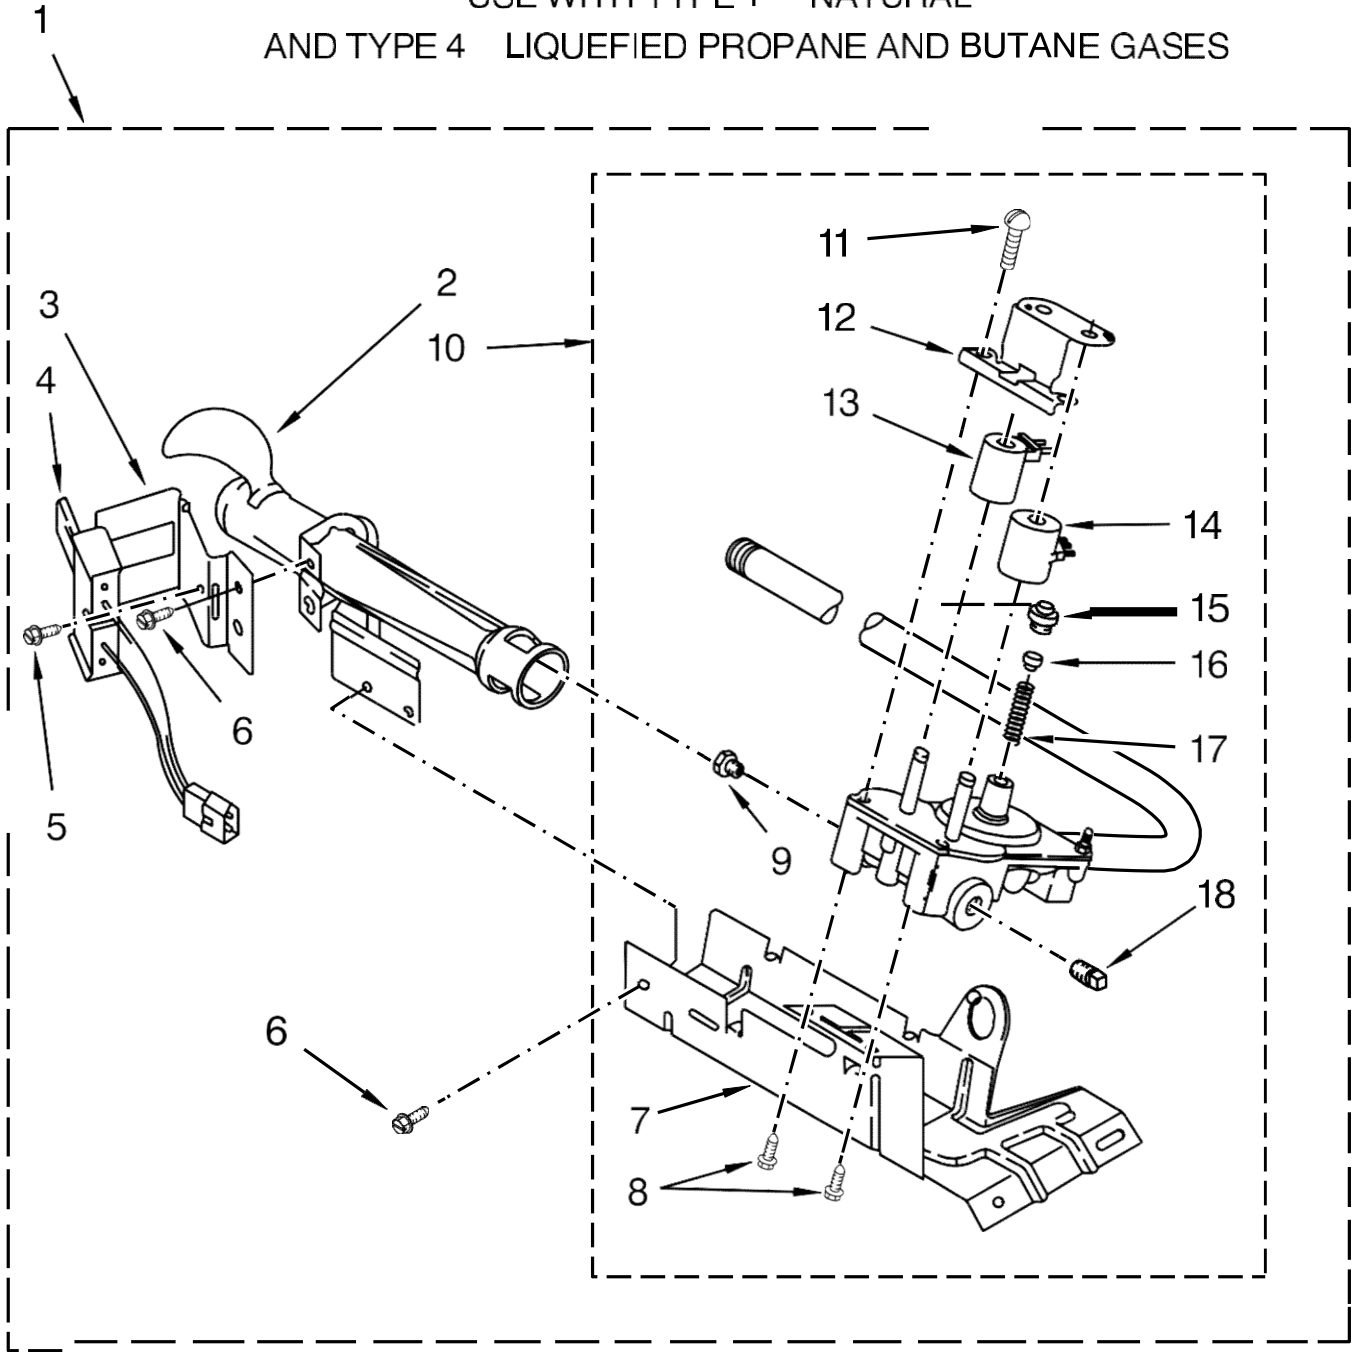

USE WITH TYPE 1 - NATURAL
AND TYPE 4 LIQUEFIED PROPANE AND BUTANE GASES

Secadora Whirlpool 7MWGD1600BM2

<u>Illus. No.</u>	<u>Part No.</u>	<u>Description</u>
1	8318272	Burner Assembly (60 Hz) (Type 1) (White Rodgers)
2	688617	Tube, Burner
3	694298	Bracket, Ignitor
4	686590	Ignitor
5	W10366705	Screw
6	343641	Screw
7	693986	Base, Burner
8	3387057	Screw

<u>Illus. No.</u>	<u>Part No.</u>	<u>Description</u>
9		Orifice, Burner
	234826	Type 1 (Natural)
	229742	Type 4 (Butane)
	234868	Type 4 (Propane)
10	8318277	Valve, Gas (60 Hz)
11	694421	Screw, Coil
12	694538	Bracket, Coil
13	694540	Coil, 60 Hz. (2 Terminal) (Main)
14	694539	Coil, 60 Hz (Split) (3 Terminal) (Pilot Position)

<u>Illus. No.</u>	<u>Part No.</u>	<u>Description</u>
15	694424	Leak, Limiter
16	694423	Screw, Regulator Adjustment
17	694422	Spring, Regulator
18	239822	Plug, Pipe
		Following Parts Not Illustrated
	694572	Conversion Kit (Type 1 and 2) to Type (4) L.P.G.