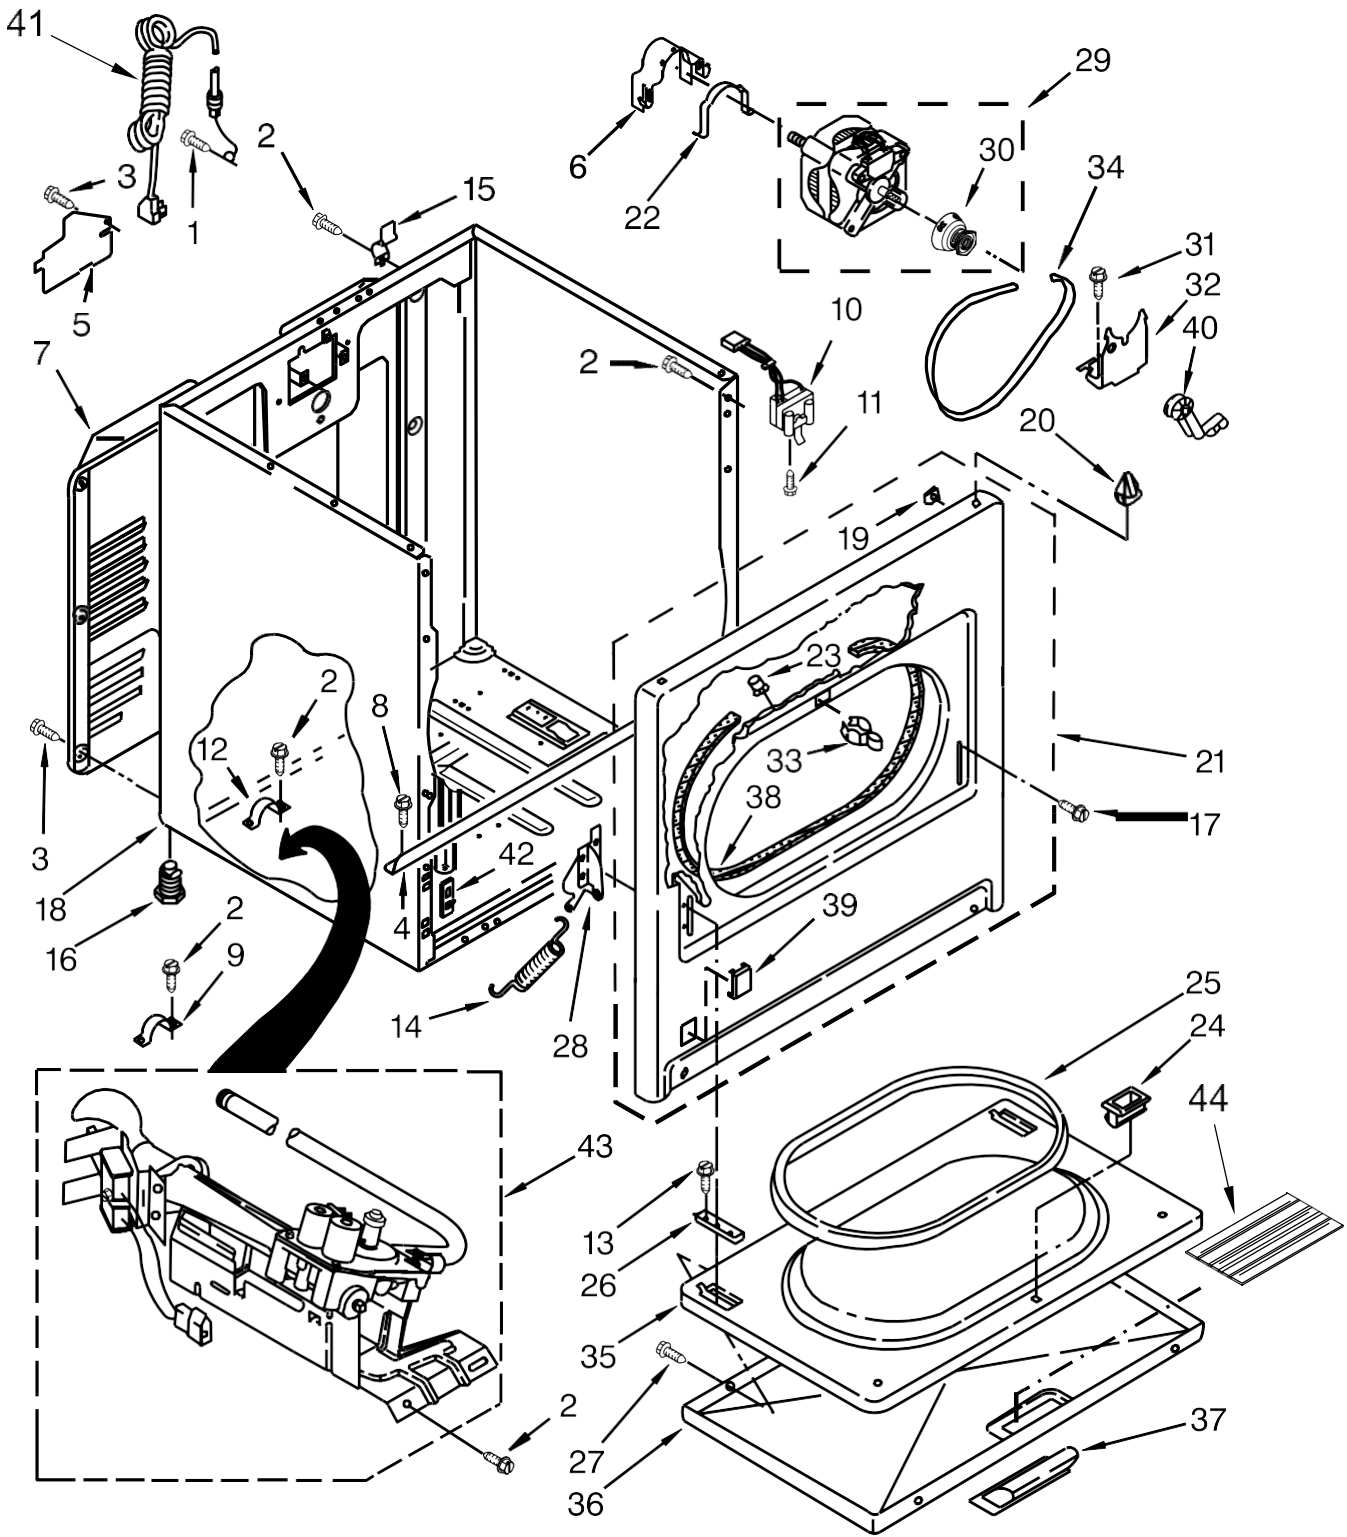

Secadora Whirlpool 7MWGD1600BM2

Secadora Whirlpool 7MWGD1600BM2

<u>Illus.</u> <u>No.</u>	<u>Part No.</u>	<u>Description</u>
1	8533974	Screw
2	343641	Screw
3	693995	Screw
4	W10236073	Bracket, Cabinet
5	3396795	Cover, Terminal Block
6	3404162	Clamp, Motor (With Shield)
7	W10571724	Panel, Rear
8	3390647	Screw
9	3980175	Clamp, Elbow
10	W10237959	Switch, Door
11	697773	Screw
12	341029	Clamp, Pipe
13	3357011	Screw
14	W10041960	Spring, Door
15	8066217	Hinge, Top
16	3392100	Foot, Dryer
	279810	Foot, Optional (Extended Length Package Of 2) (Not Included)

<u>Illus.</u> <u>No.</u>	<u>Part No.</u>	<u>Description</u>
17	342043	Screw
18		Cabinet
	8530603	White
19	98234	Clip, Ground
20	8066092	Lock, Front Top
21		Panel, Front
	3395197	White
22	W10121316	Clamp, Motor Mount
23	685203	Clip, Felt Pad
24	3389441	Assembly, Door Catch
25	W10389571	Seal, Door
26	337189	Clip, Hinge
27	342055	Screw
28	8066056	Hinge, Door (Right)
	8066057	Hinge, Door (Left)
29	W10396032	Assembly, Motor
30	8066184	Pulley, Motor
31	3400500	Bolt

<u>Illus.</u> <u>No.</u>	<u>Part No.</u>	<u>Description</u>
32	348780	Base, Motor
33	696144	Strike, Door
34	W10131364	Belt, Drive
35	695737	Door, Rear
36		Door, Outer
	3393549	White
37	W10095180	Handle, Door
38	W10568603	Assembly, Seal and Bearing
39		Plug, Multivent
	8564457	White
40	691366	Idler Assembly
41	344020	Cord, Power
42	3394083	Clip, Front Panel
43	8318272	Burner Assembly (60 Hz) (Type 1) (White Rodgers)
44	W10595510	Tape, Foil