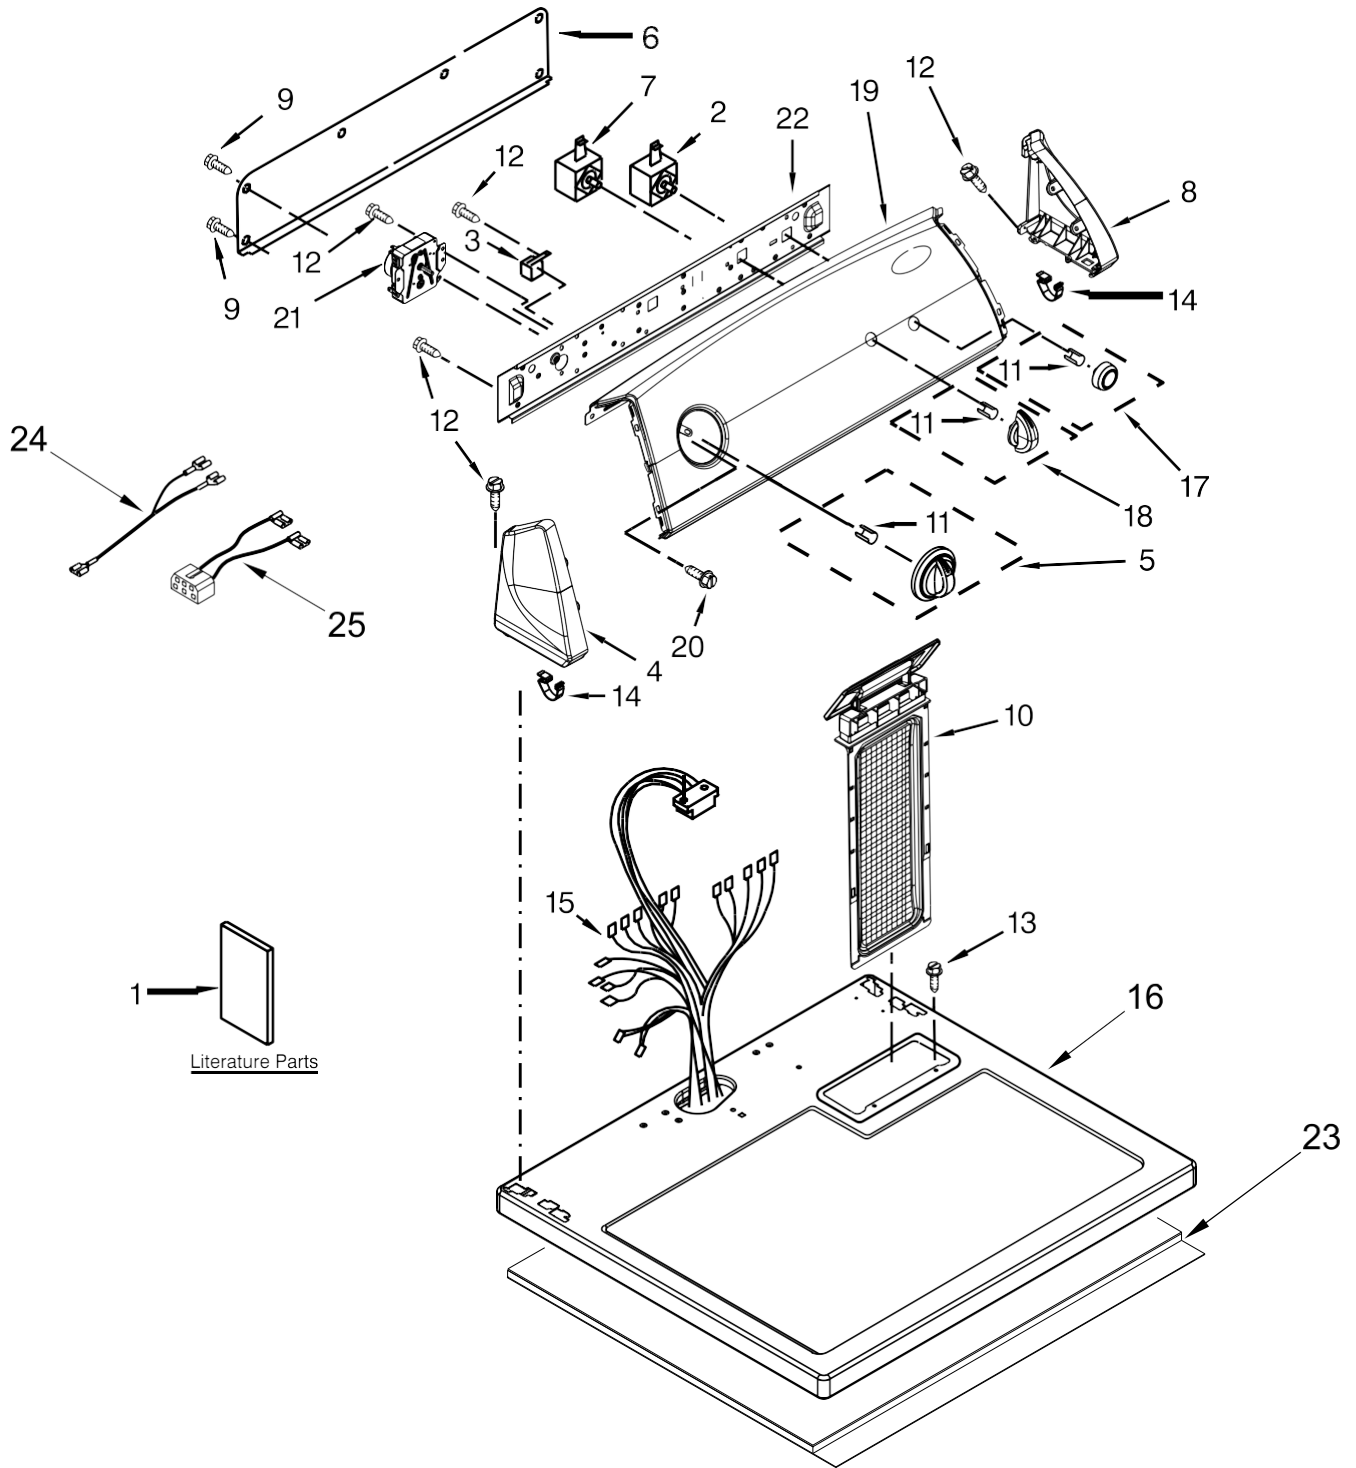

Secadora Whirlpool 7MWGD1600BM2

Secadora Whirlpool 7MWGD1600BM2

<u>Illus. No.</u>	<u>Part No.</u>	<u>Description</u>
1		Literature Parts
	W10329763	Instructions, Installation
	W10566781	Use and Care Guide
	W10185989	Wiring Diagram
2	3977456	Switch, Push-To-Start
3	694419	Buzzer, Mini
4		End Cap (Left)
	8566035	White
5		Assembly, Timer Knob
	W10034750	White/Metallic
6	W10103406	Panel, Rear (Console)
7	3405152	Switch, Rotary

<u>Illus. No.</u>	<u>Part No.</u>	<u>Description</u>
8		End Cap (Right)
	8566032	White
9	693995	Screw
10		Screen, Lint
	W10641634	White
11	8536939	Clip, Spring
12	3348629	Screw
13	688983	Screw
14	8312709	Clip, Console
15	W10111051	Harness, Wiring
16		Top
	8559800	White

<u>Illus. No.</u>	<u>Part No.</u>	<u>Description</u>
17		Assembly, Push-To-Start Knob
	W10034770	White/Metallic
18		Assembly, Control Knob
	W10034380	White/Metallic
19	W10552367	Panel, Control
20	3390631	Screw
21	W10185987	Timer Assembly (60 Hz.)
22	8566052	Bracket, Control
23	W10123956	Panel, Dampening