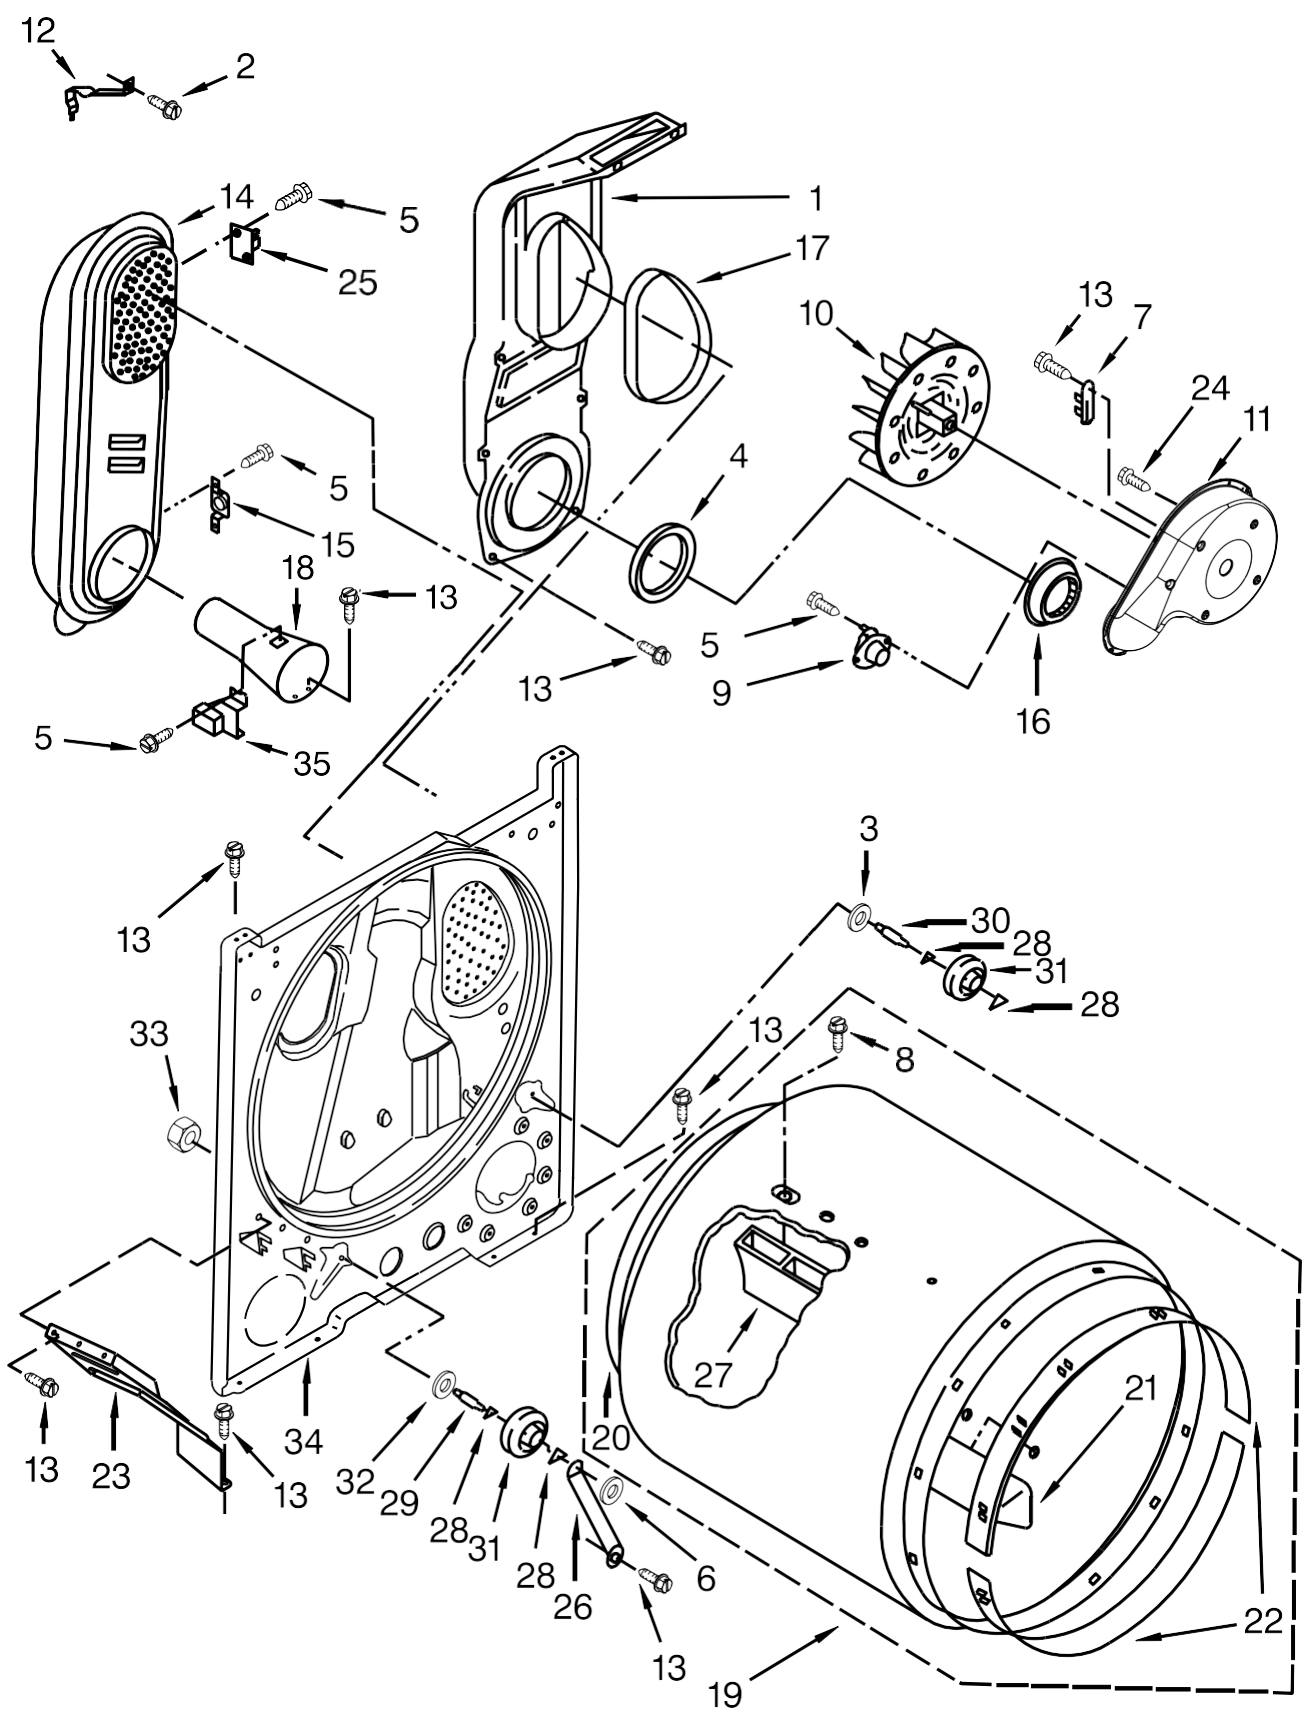

Secadora Whirlpool 7MWGD1600BM3

<u>Illus. No.</u>	<u>Part No.</u>	<u>Description</u>
1	348368	Assembly, Lint Chute
2	489463	Screw
3	3388703	Washer
4	347139	Seal, Lint Chute
5	90767	Screw
6	90296	Nut, Push On
7	3392519	Fuse, Thermal (91C)
8	W10219342	Screw
9	3387134	Thermostat
10	694089	Wheel, Blower
11	8577230	Housing, Blower
12	8066155	Clip, Heater Box
13	343641	Screw
14	8530285	Box, Heater (96C)
15	W10423382	Thermostat, High Limit SPST (180F)

<u>Illus. No.</u>	<u>Part No.</u>	<u>Description</u>
16	W10389567	Shield, Exhaust
17	339956	Seal
18	8066049	Funnel, Burner Light
19	W10389436	Assembly, Drum (Complete)
20	W10663495	Seal, Rear Drum
21	3403636	Baffle, Drum (Short)
22	692526	Bearing, Ring
23	3406022	Bracket, Bulkhead Chute
24	3390647	Screw
25	3977394	Thermal Cut-Off
26	3976434	Bracket, Support
27	692490	Baffle, Drum (Long)
28	W10512946	Washer, Tri Ring
29	W10359270	Shaft, Drum Roller - Left Hand Thread

<u>Illus. No.</u>	<u>Part No.</u>	<u>Description</u>
30	W10359269	Shaft, Drum Roller - Right Hand Thread
31	3397590	Roller, Support
32	348197	Washer
33	W10298789	Nut, Hex
34	3403491	Bulkhead
35	338906	Sensor, Radiant