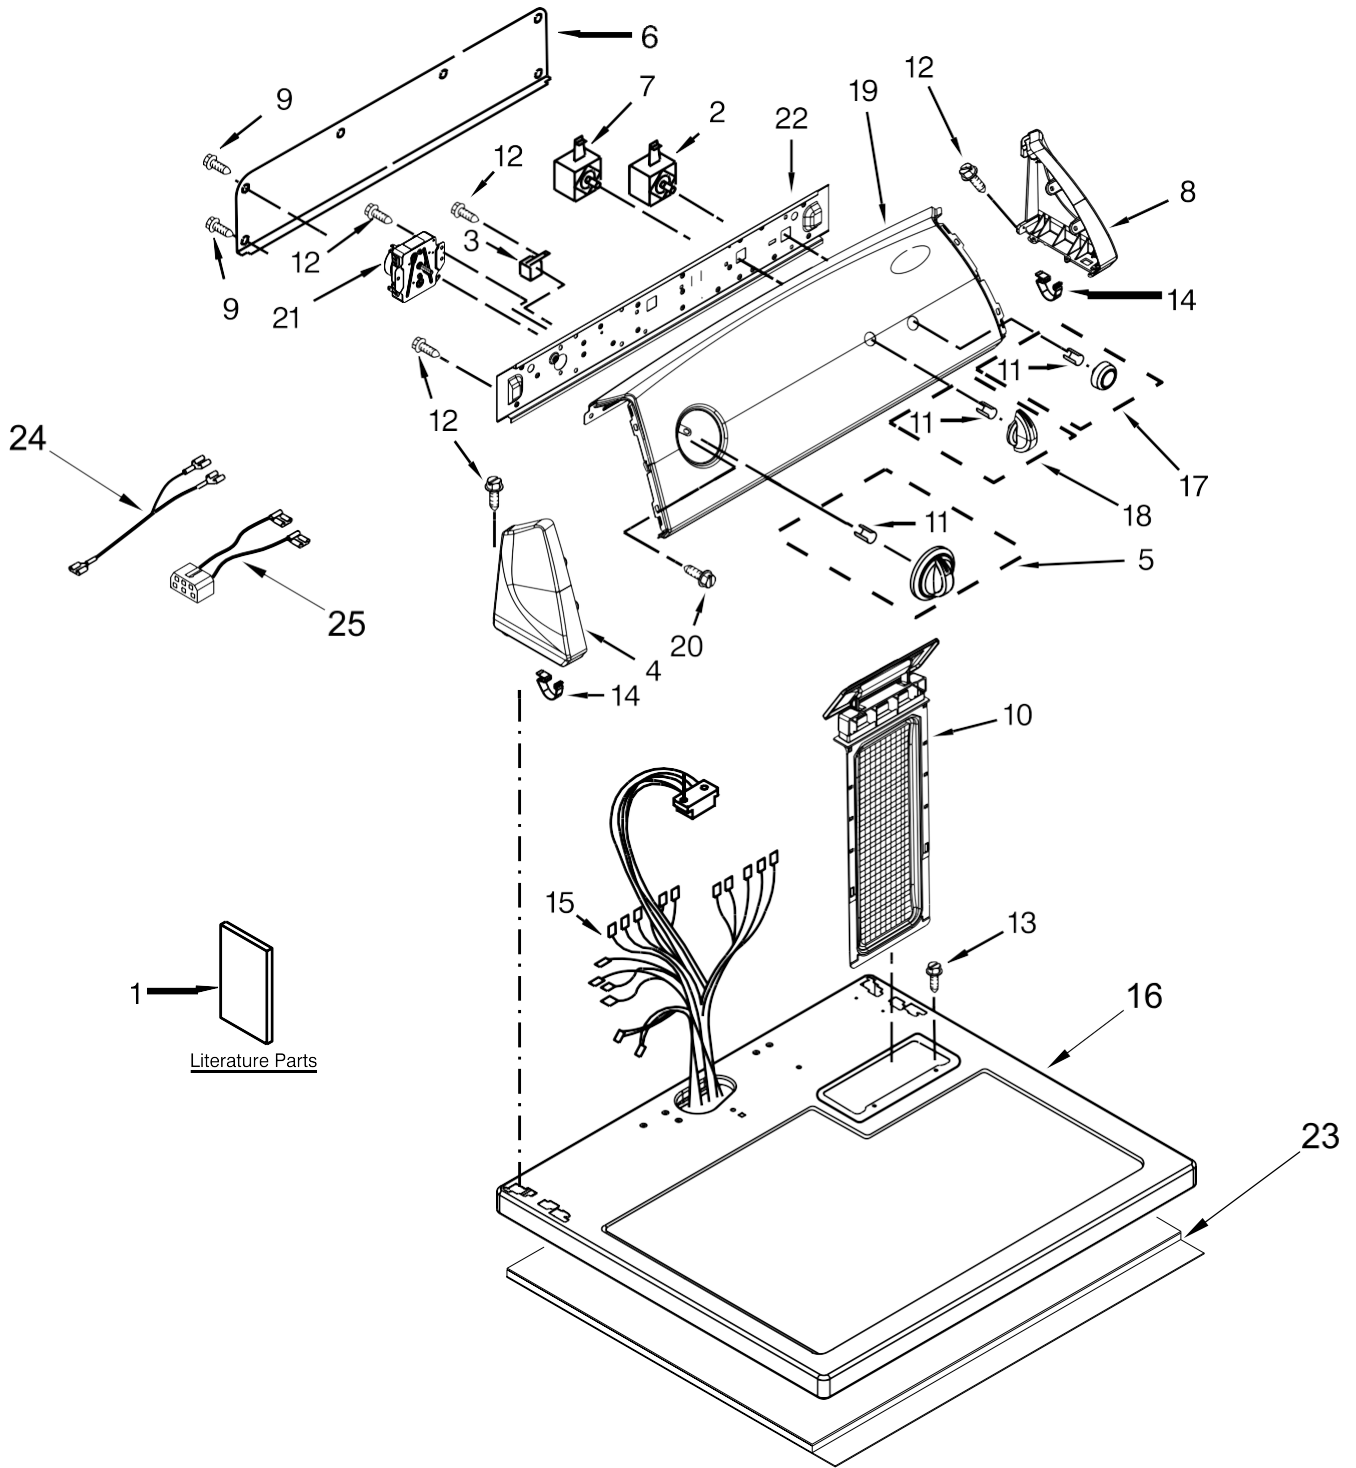

Secadora Whirlpool 7MWGD1600BM3

Secadora Whirlpool 7MWGD1600BM3

<u>Illus. No.</u>	<u>Part No.</u>	<u>Description</u>
1		Literature Parts
	W10329763	Instructions, Installation
	W10566781	Use and Care Guide
	W10185989	Wiring Diagram
2	3977456	Switch, Push-To-Start
3	694419	Buzzer, Mini
4		End Cap (Left)
	8566035	White
5		Assembly, Timer Knob
	W10034750	White/Metallic
6	W10103406	Panel, Rear (Console)
7	3405152	Switch, Rotary

<u>Illus. No.</u>	<u>Part No.</u>	<u>Description</u>
8		End Cap (Right)
	8566032	White
9	693995	Screw
10		Screen, Lint
	W10717210	White
11	8536939	Clip, Spring
12	3348629	Screw
13	688983	Screw
14	8312709	Clip, Console
15	W10111050	Harness, Wiring
16		Top
	8559800	White

<u>Illus. No.</u>	<u>Part No.</u>	<u>Description</u>
17		Assembly, Push-To-Start Knob
	W10034770	White/Metallic
18		Assembly, Control Knob
	W10034380	White/Metallic
19		Assembly, Control Panel
	W10552367	White
20	3390631	Screw
21	W10185987	Timer Assembly (60 Hz.)
22	8566052	Bracket, Control
23	W10123956	Panel, Dampening