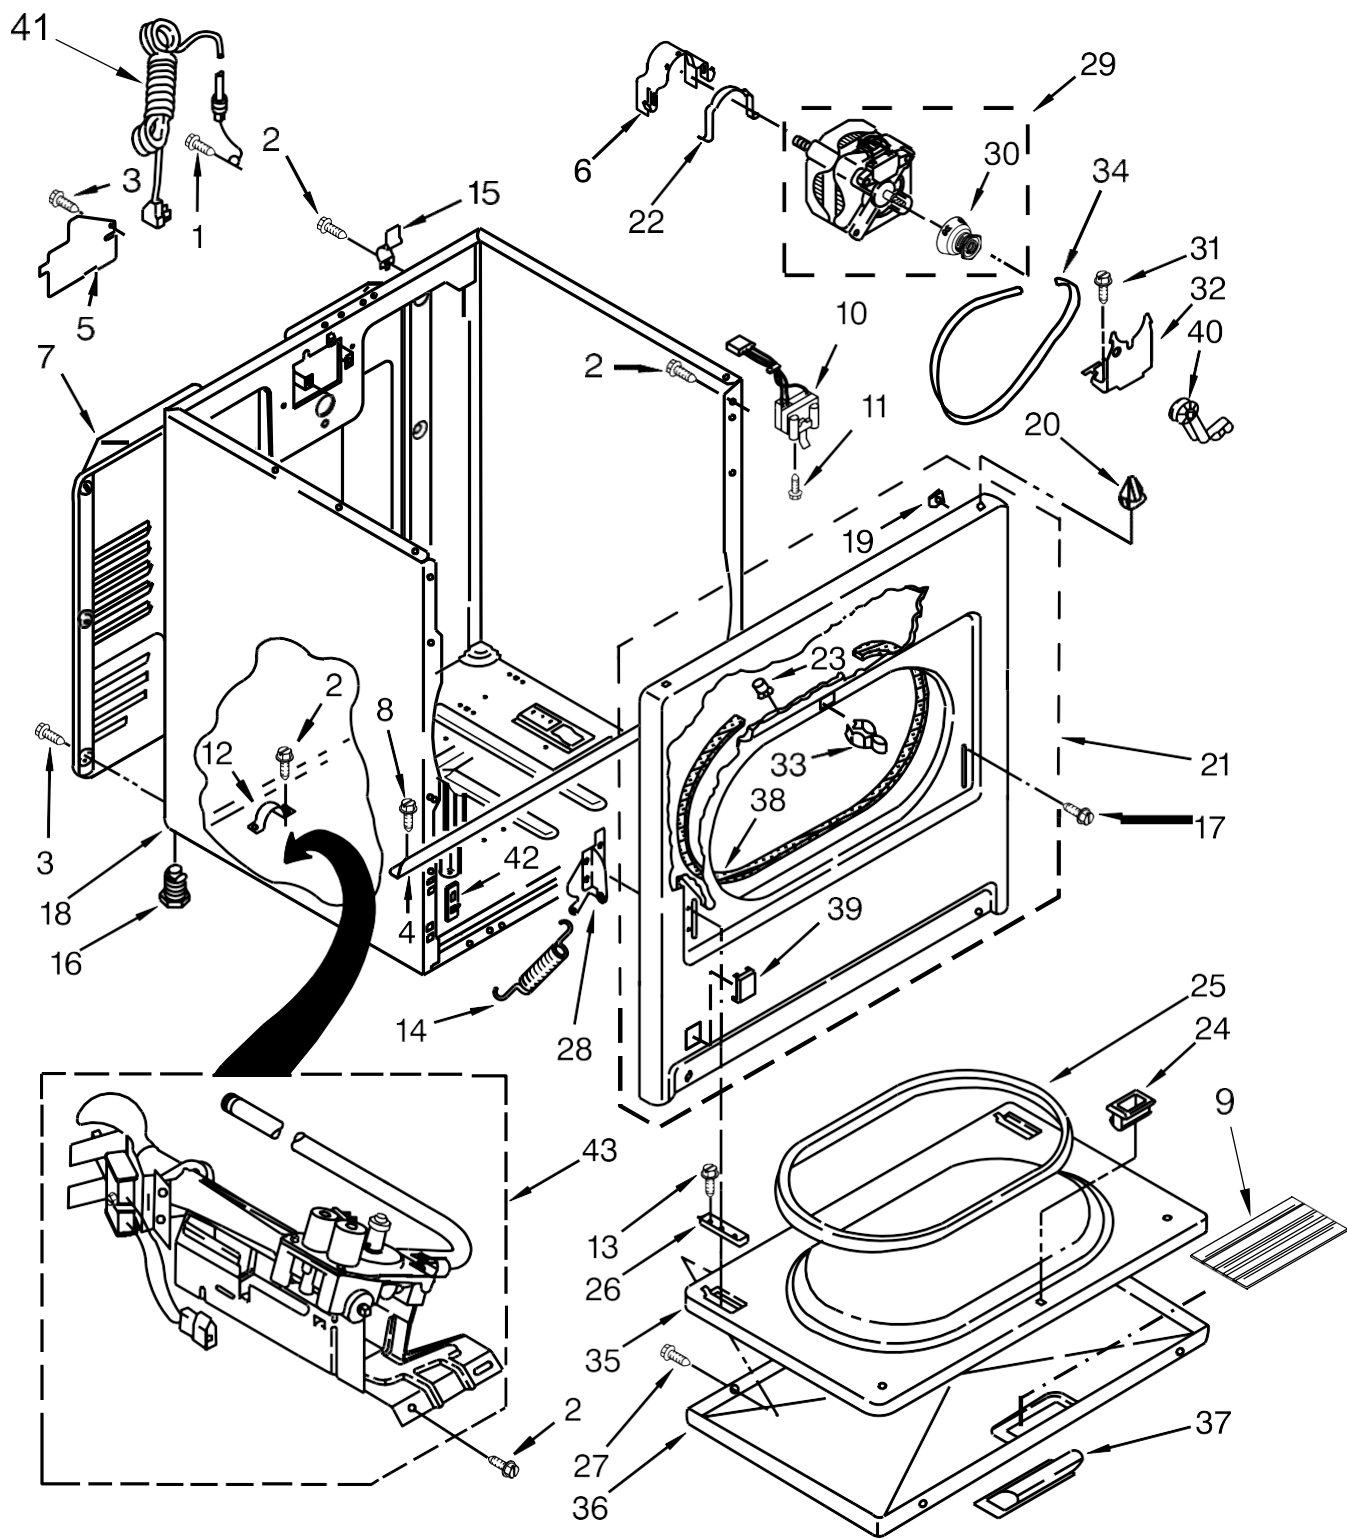

Secadora Whirlpool 7MWGD1600BM3

Secadora Whirlpool 7MWGD1600BM3

<u>Illus. No.</u>	<u>Part No.</u>	<u>Description</u>
1		Literature Parts
	W10329763	Instructions, Installation
	W10566781	Use and Care Guide
	W10185989	Wiring Diagram
2	3977456	Switch, Push-To-Start
3	694419	Buzzer, Mini
4		End Cap (Left)
	8566035	White
5		Assembly, Timer Knob
	W10034750	White/Metallic
6	W10103406	Panel, Rear (Console)
7	3405152	Switch, Rotary

<u>Illus. No.</u>	<u>Part No.</u>	<u>Description</u>
8		End Cap (Right)
	8566032	White
9	693995	Screw
10		Screen, Lint
	W10717210	White
11	8536939	Clip, Spring
12	3348629	Screw
13	688983	Screw
14	8312709	Clip, Console
15	W10111050	Harness, Wiring
16		Top
	8559800	White

<u>Illus. No.</u>	<u>Part No.</u>	<u>Description</u>
17		Assembly, Push-To-Start Knob
	W10034770	White/Metallic
18		Assembly, Control Knob
	W10034380	White/Metallic
19		Assembly, Control Panel
	W10552367	White
20	3390631	Screw
21	W10185987	Timer Assembly (60 Hz.)
22	8566052	Bracket, Control
23	W10123956	Panel, Dampening

<u>Illus. No.</u>	<u>Part No.</u>	<u>Description</u>
17	342043	Screw
18		Cabinet
	8530603	White
19	98234	Clip, Ground
20	8066092	Lock, Front Top
21		Panel, Front
	3395197	White
22	W10121316	Clamp, Motor Mount
23	685203	Clip, Felt Pad
24	3389441	Assembly, Door Catch
25	W10389571	Seal, Door
26	337189	Clip, Hinge
27	342055	Screw
28	8066056	Hinge, Door (Right)
	8066057	Hinge, Door (Left)
29	W10396032	Assembly, Motor
30	8066184	Pulley, Motor
31	3400500	Bolt