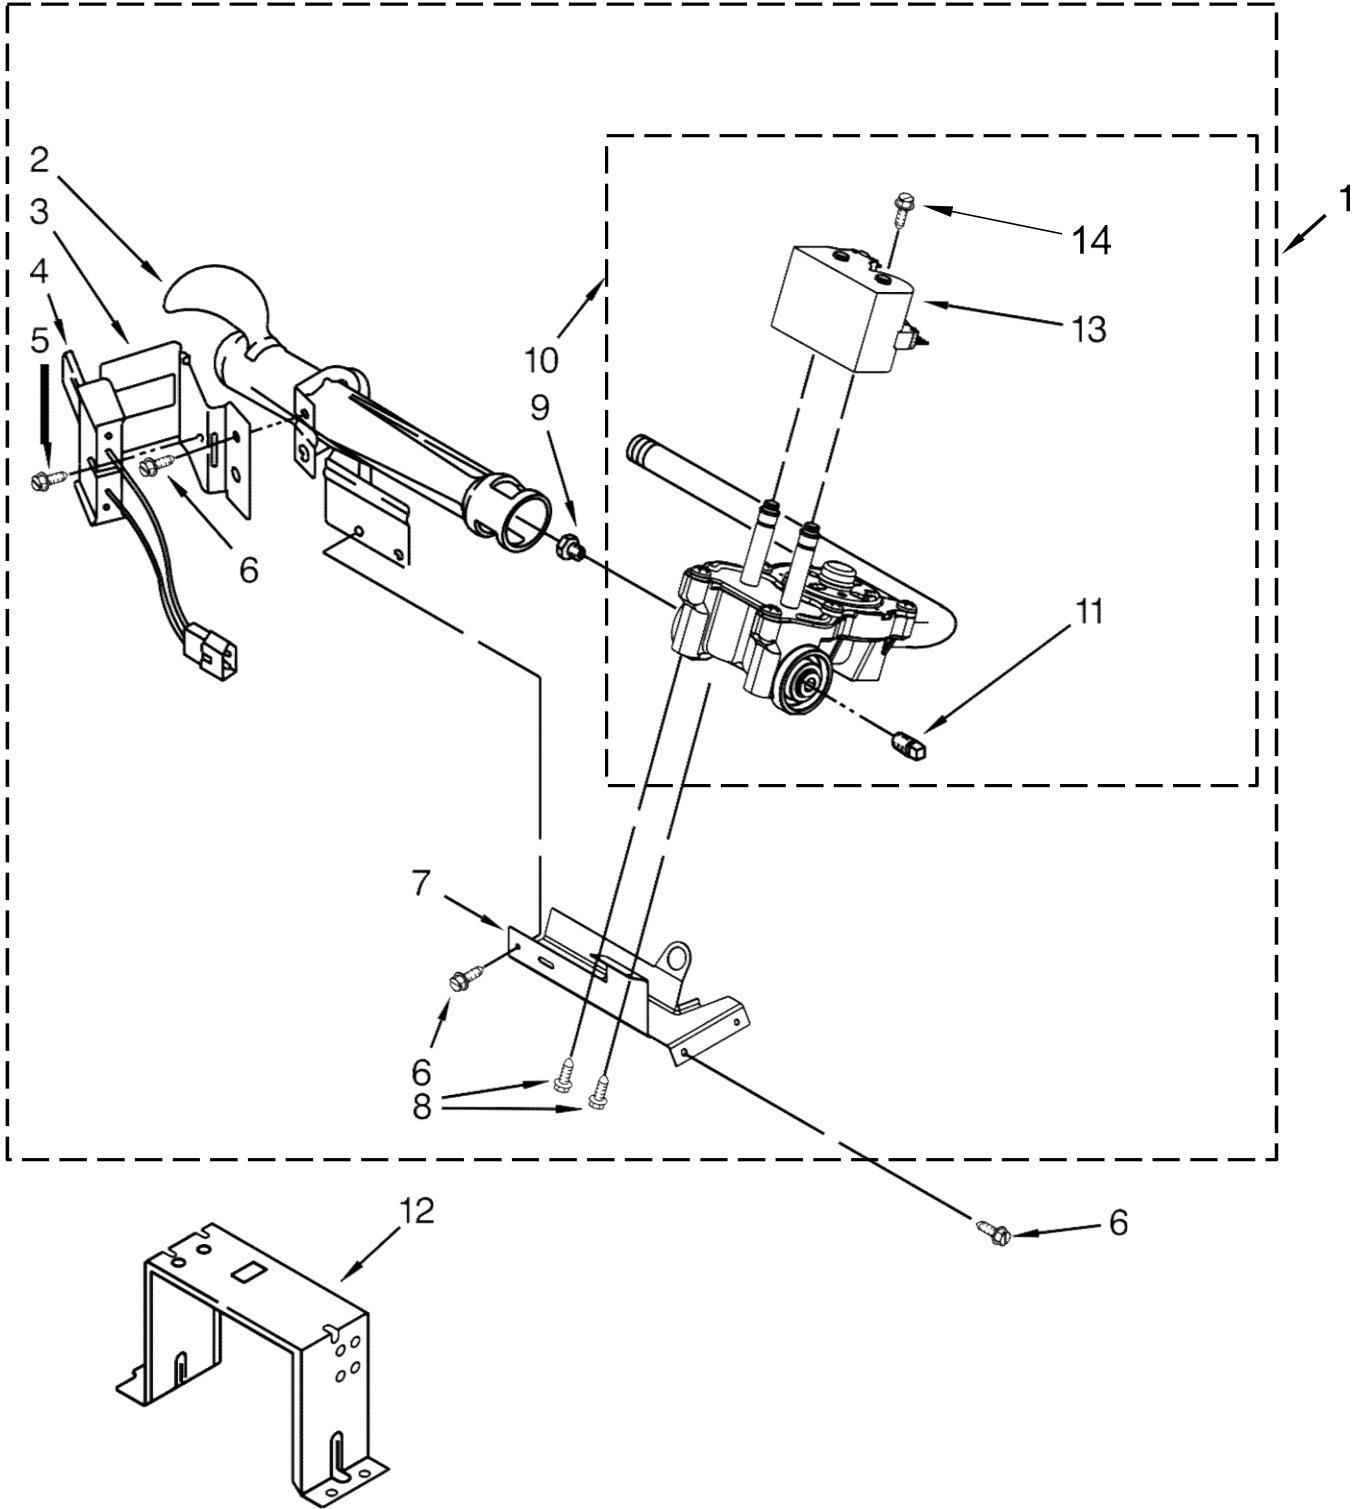

USE WITH TYPE 1 - NATURAL, TYPE 2 - MIXED,
AND TYPE 4 - LIQUEFIED PROPANE AND BUTANE GASES

Secadora Whirlpool 7MWGD1600BM3

<u>Illus.</u> <u>No.</u>	<u>Part No.</u>	<u>Description</u>
1	W10336852	Burner Assembly (60 Hz) (Type 1 and 2)
2	688617	Tube, Burner
3	694298	Bracket, Ignitor
4	686590	Ignitor
5	W10366705	Screw
6	343641	Screw

<u>Illus.</u> <u>No.</u>	<u>Part No.</u>	<u>Description</u>
7	693986	Base, Burner
8	3387057	Screw
9		Orifice, Burner
	234826	Type 1 (Natural)
10	W10304604	Valve, Gas (60 Hz)
11	W10295523	Pipe Plug

<u>Illus.</u> <u>No.</u>	<u>Part No.</u>	<u>Description</u>
12	3389889	Bracket, Support
13	W10328463	Coil (60 Hz)
14	326049536	Screw
		Following Parts Not Illustrated
	W10307153	Conversion Kit (Type 1 and 2) to Type (4) L.P.G.