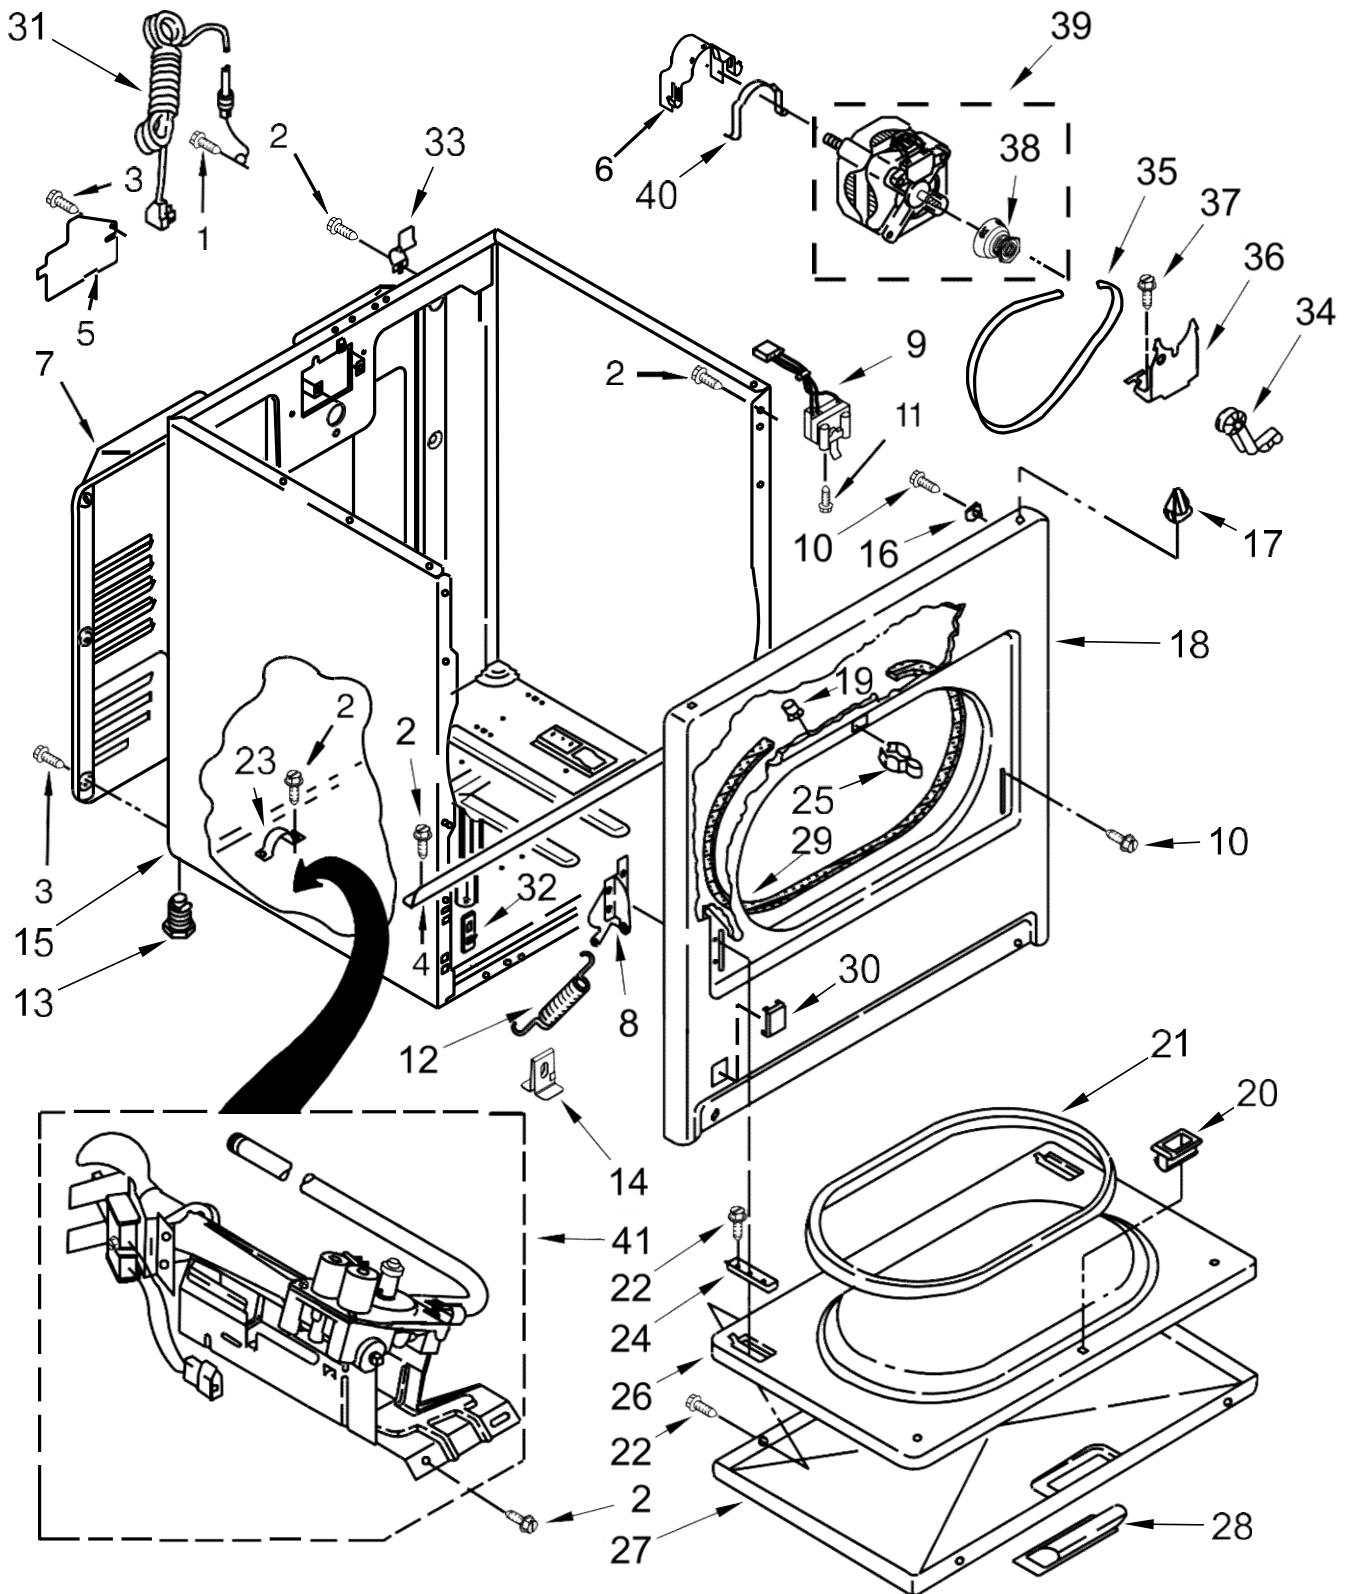

SECADORA 7MWGD1600DQ0

SECADORA 7MWGD1600DQ0

<u>Illus. No.</u>	<u>Part No.</u>	<u>Description</u>
1	8533974	Screw
2	3390631	Screw
3	693995	Screw
4	W10236073	Bracket, Cabinet
5	3396795	Cover, Terminal Block
6	3404162	Clamp, Motor (With Shield)
7	W10571724	Panel, Rear
8	8066057	Hinge, Door (Left)
	8066056	Hinge, Door (Right)
9	W10237959	Switch, Door
10	697773	Screw
11	342055	Screw
12	W10041960	Spring, Door
13	W10561321	Foot, Dryer
14	W10575896	Clip, Spring
15		Cabinet
	8530603	White

<u>Illus. No.</u>	<u>Part No.</u>	<u>Description</u>
16	98234	Clip, Ground
17	8066092	Lock, Front Top
18		Panel, Front
	W10664692	White
19	685203	Clip, Felt Pad
20	3389441	Assembly, Door Catch
21	W10389571	Seal, Door
22	343641	Screw
23	341029	Clamp, Pipe
24	337189	Clip, Hinge
25	696144	Strike, Door
26	695737	Door, Rear
27		Door, Outer
	3393549	White
28	W10095180	Handle, Door
29	W10663510	Assembly, Seal and Bearing
30		Plug, Hinge Hole
	8564457	White

<u>Illus. No.</u>	<u>Part No.</u>	<u>Description</u>
31	344020	Cord, Power
32	3394083	Clip, Front Panel
33	8066217	Hinge, Top
34	691366	Idler Assembly
35	W10131364	Belt, Drive
36	348780	Base, Motor
37	3400500	Bolt
38	8066184	Pulley, Motor
39	W10396029	Assembly, Motor
40	W10121316	Clamp, Motor Mount
41	8318272	Burner Assembly (60 Hz) (Type 1) (White Rodgers)