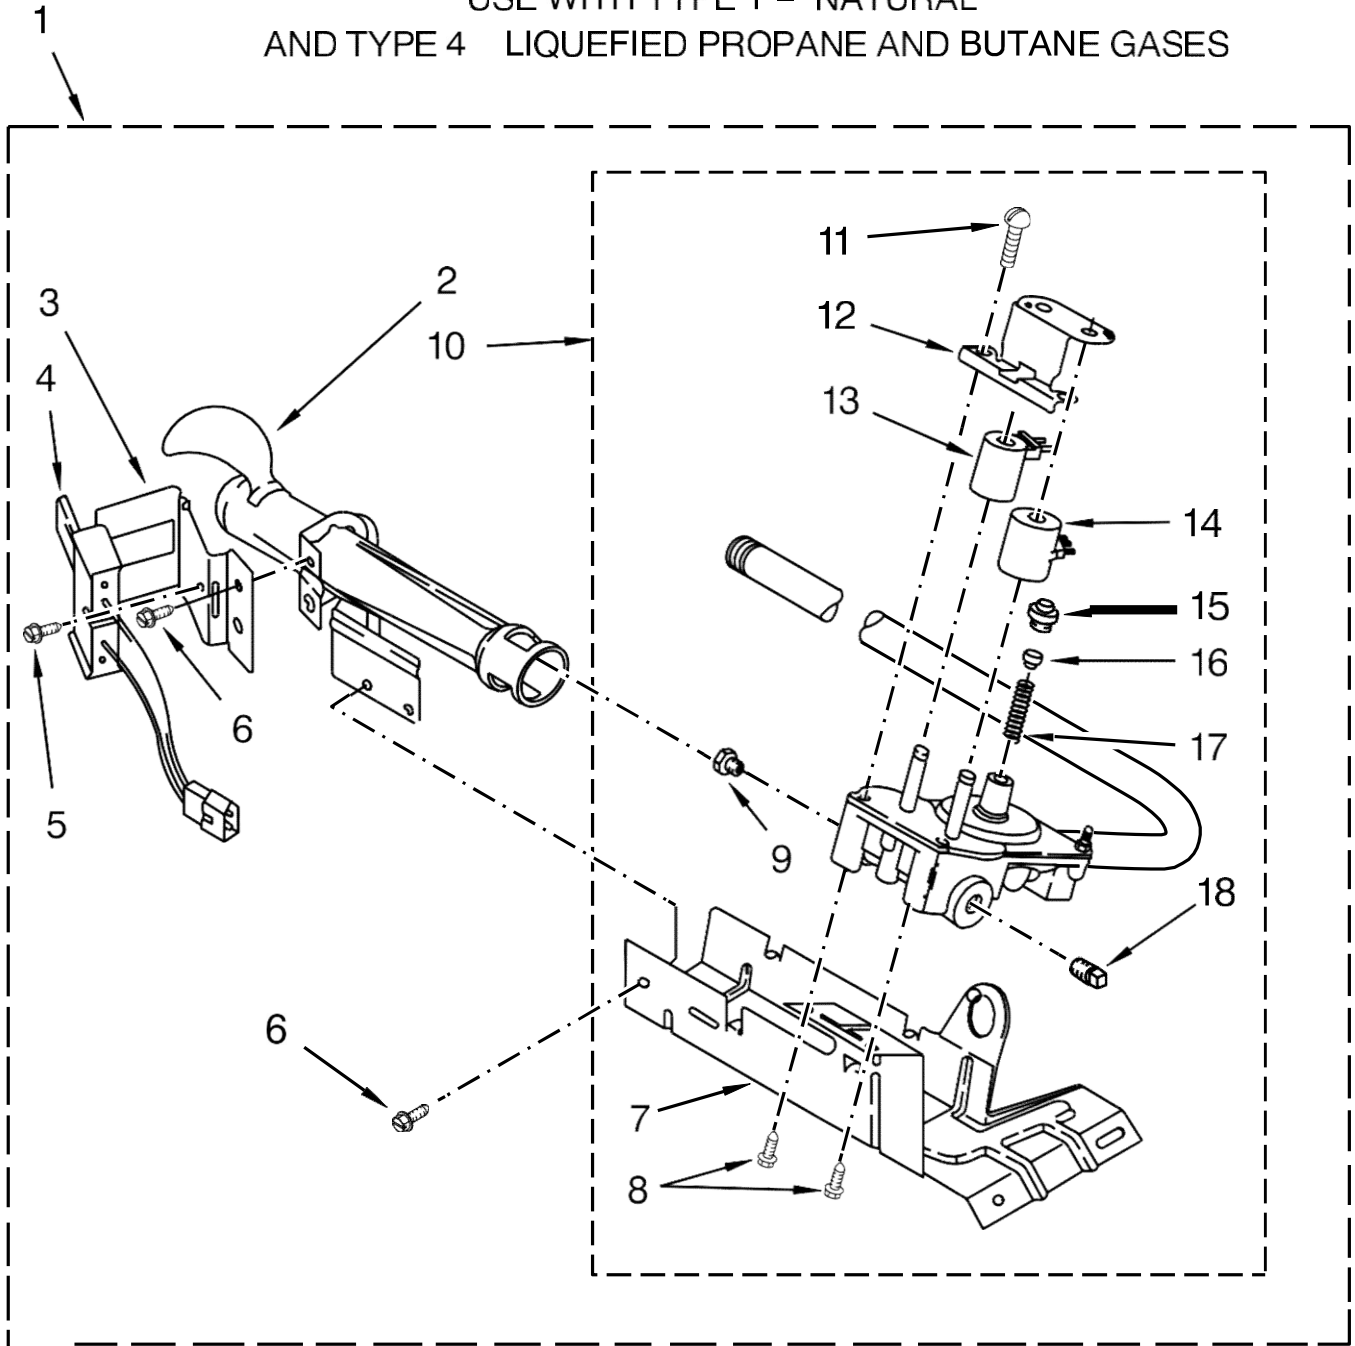

SECADORA 7MWGD1600DQ0

USE WITH TYPE 1 - NATURAL
AND TYPE 4 LIQUEFIED PROPANE AND BUTANE GASES

SECADORA 7MWGD1600DQ0

<u>Illus. No.</u>	<u>Part No.</u>	<u>Description</u>
1	8318272	Burner Assembly (60 Hz) (Type 1) (White Rodgers)
2	688617	Tube, Burner
3	694298	Bracket, Ignitor
4	686590	Ignitor
5	W10366705	Screw
6	343641	Screw
7	693986	Base, Burner
8	3387057	Screw

<u>Illus. No.</u>	<u>Part No.</u>	<u>Description</u>
9		Orifice, Burner
	234826	Type 1 (Natural)
	229742	Type 4 (Butane)
	234868	Type 4 (Propane)
10	8318277	Valve, Gas (60 Hz)
11	694421	Screw, Coil
12	694538	Bracket, Coil
13	694540	Coil, 60 Hz. (2 Terminal) (Main)
14	694539	Coil, 60 Hz (Split) (3 Terminal) (Pilot Position)

<u>Illus. No.</u>	<u>Part No.</u>	<u>Description</u>
15	694424	Leak, Limiter
16	694423	Screw, Regulator Adjustment
17	694422	Spring, Regulator
18	239822	Plug, Pipe
		Following Parts Not Illustrated
	W10307153	Conversion Kit (Type 1 and 2) to Type (4) L.P.G.