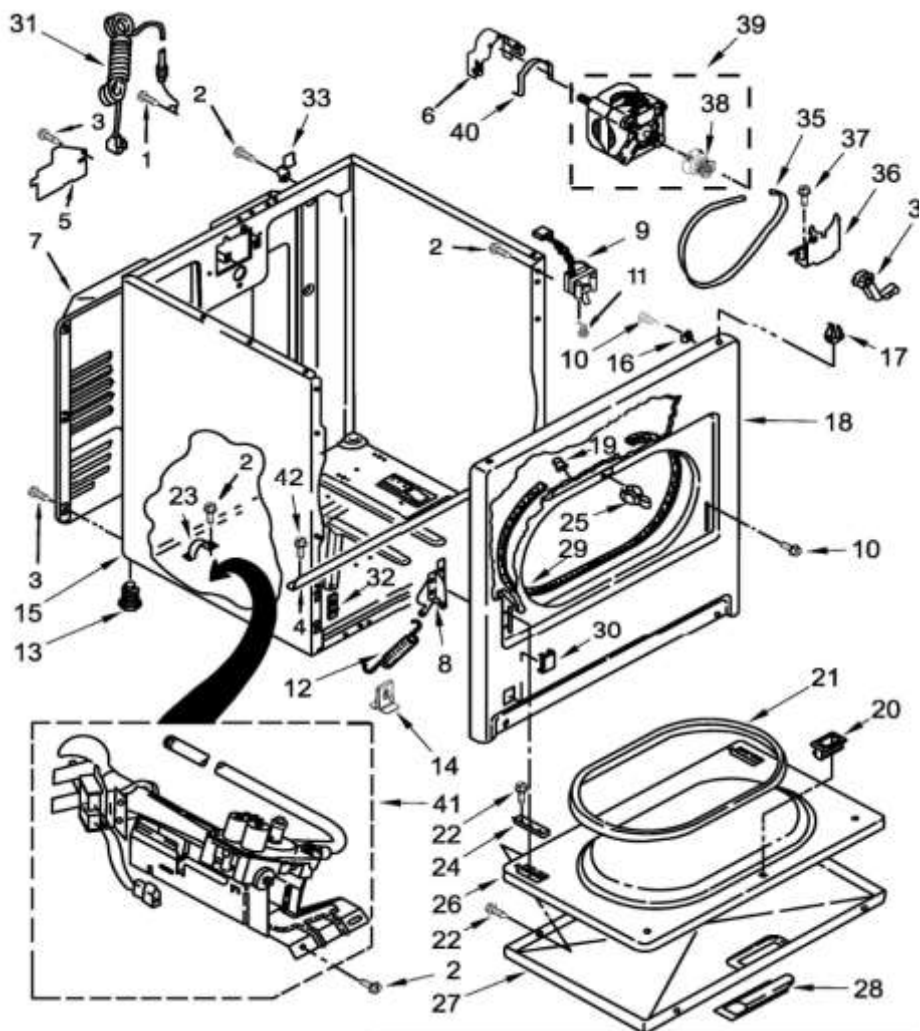

7MWGD1600DQ1

7MWGD1600DQ1

1	W10658639	INSTALLATION INSTRUCTIONS
1A	W10652257	USE AND CARE GUIDE
1B	W10185986	WIRING DIAGRAM
2	W10643284	ASSEMBLY,PANEL & BRACKET (WHITE)
3	WP694419	BUZZER,MINI
4	WPW10520782	END CAP (LEFT) (WHITE)
5	WP8312709	CLIP,CONSOLE
6	W10556829	PANEL,REAR (CONSOLE)
7	WP3399640	SWITCH,TEMPERATURE
8	WPW10520780	END CAP (RH) (WHITE)
9	WP693995	SCREW
10	WPW10717210	SCREEN,LINT (WHITE)
11	WP8536939	CLIP,SPRING
12	W10316616	SEAL,FOAM
13	WP487240	SCREW
14	8533974	SCREW
15	3348629	SCREW
16	WP8563663	TOP (WHITE)
17	WPW10117655	SWITCH,PUSH TO START
18	W10576636	ASSEMBLY,CONTROL KNOB (WHITE/METALLIC)
19	W10756270	ASSEMBLY,TIMER KNOB (WHITE/METALLIC)
20	WPW10185981	ASSEMBLY,TIMER (60 HZ.)
21	W10640701	HARNESS,WIRING

7MWGD1600DQ1

7MWGD1600DQ1

1	8533974	SCREW
2	WP3390631	SCREW
3	WP693995	SCREW
4	W10236073	BRACKET,CABINET - NLA
5	WP3396795	COVER,TERMINAL BLOCK
6	WP3404162	CLAMP,MOTOR (WITH SHIELD)
7	280043	PANEL,REAR
8	WP8066057	HINGE,DOOR (LEFT)
8A	WP8066056	HINGE,DOOR (RIGHT)
9	WPW10237959	SWITCH,DOOR
10	WP3395530	SCREW
11	WP488627	SCREW
12	WPW10041960	SPRING,DOOR
13	W10561321	FOOT,DRYER
14	W10575896	CLIP,SPRING
15	8533643	CABINET (WHITE)
16	WP98234	CLIP,GROUND
17	WP8066092	LOCK,FRONT TOP
18	3395197	PANEL,FRONT (WHITE)
19	279220	CLIP,FELT PAD
20	WP3389441	ASSEMBLY,DOOR CATCH
21	W10906683	SEAL,DOOR
22	WP681414	SCREW
23	341029	CLAMP,PIPE
24	337189	CLIP,HINGE
25	279570	STRIKE,DOOR
26	WP695737	DOOR,REAR
27	WP3393549	DOOR,FRONT (WHITE)
28	W10877261	WHITE
29	W11035878	ASSEMBLY,SEAL AND BEARING
30	W10811916	PLUG,FRONT PANEL (WHITE)
31	WP3401402	CORD,POWER
32	W10854425	CLIP,FRONT PANEL
33	WP8066217	HINGE,TOP
34	WP691366	IDLER ASSEMBLY
35	341241	BELT,DRIVE

36	WP348780	BASE,MOTOR
37	3400500	BOLT
38	WP8066184	PULLEY,MOTOR
39	279827	ASSEMBLY,MOTOR
40	WPW10121316	CLAMP,MOTOR MOUNT
41	W10336852	BURNER ASSEMBLY (60 HZ) (TYPE 1 AND 2)
42	WP308685	SCREW

7MWGD1600DQ1