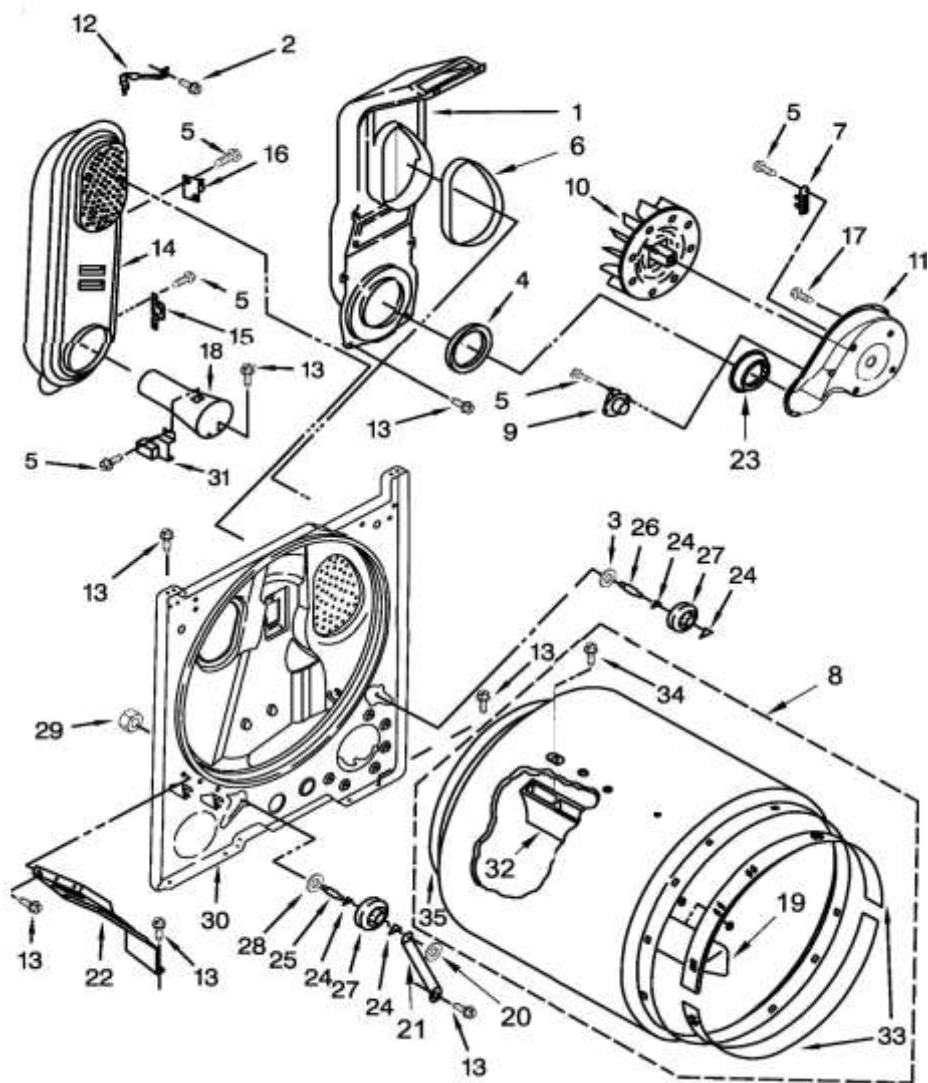

7MWGD1600DQ1

7MWGD1600DQ1

1	W10658639	INSTALLATION INSTRUCTIONS
1A	W10652257	USE AND CARE GUIDE
1B	W10185986	WIRING DIAGRAM
2	W10643284	ASSEMBLY,PANEL & BRACKET (WHITE)
3	WP694419	BUZZER,MINI
4	WPW10520782	END CAP (LEFT) (WHITE)
5	WP8312709	CLIP,CONSOLE
6	W10556829	PANEL,REAR (CONSOLE)
7	WP3399640	SWITCH,TEMPERATURE
8	WPW10520780	END CAP (RH) (WHITE)
9	WP693995	SCREW
10	WPW10717210	SCREEN,LINT (WHITE)
11	WP8536939	CLIP,SPRING
12	W10316616	SEAL,FOAM
13	WP487240	SCREW
14	8533974	SCREW
15	3348629	SCREW
16	WP8563663	TOP (WHITE)
17	WPW10117655	SWITCH,PUSH TO START
18	W10576636	ASSEMBLY,CONTROL KNOB (WHITE/METALLIC)
19	W10756270	ASSEMBLY,TIMER KNOB (WHITE/METALLIC)
20	WPW10185981	ASSEMBLY,TIMER (60 HZ.)
21	W10640701	HARNESS,WIRING

7MWGD1600DQ1

7MWGD1600DQ1

1	8533974	SCREW
2	WP3390631	SCREW
3	WP693995	SCREW
4	W10236073	BRACKET,CABINET - NLA
5	WP3396795	COVER,TERMINAL BLOCK
6	WP3404162	CLAMP,MOTOR (WITH SHIELD)
7	280043	PANEL,REAR
8	WP8066057	HINGE,DOOR (LEFT)
8A	WP8066056	HINGE,DOOR (RIGHT)
9	WPW10237959	SWITCH,DOOR
10	WP3395530	SCREW
11	WP488627	SCREW
12	WPW10041960	SPRING,DOOR
13	W10561321	FOOT,DRYER
14	W10575896	CLIP,SPRING
15	8533643	CABINET (WHITE)
16	WP98234	CLIP,GROUND
17	WP8066092	LOCK,FRONT TOP
18	3395197	PANEL,FRONT (WHITE)
19	279220	CLIP,FELT PAD
20	WP3389441	ASSEMBLY,DOOR CATCH
21	W10906683	SEAL,DOOR
22	WP681414	SCREW
23	341029	CLAMP,PIPE
24	337189	CLIP,HINGE
25	279570	STRIKE,DOOR
26	WP695737	DOOR,REAR
27	WP3393549	DOOR,FRONT (WHITE)
28	W10877261	WHITE
29	W11035878	ASSEMBLY,SEAL AND BEARING
30	W10811916	PLUG,FRONT PANEL (WHITE)
31	WP3401402	CORD,POWER
32	W10854425	CLIP,FRONT PANEL
33	WP8066217	HINGE,TOP
34	WP691366	IDLER ASSEMBLY
35	341241	BELT,DRIVE

36	WP348780	BASE,MOTOR
37	3400500	BOLT
38	WP8066184	PULLEY,MOTOR
39	279827	ASSEMBLY,MOTOR
40	WPW10121316	CLAMP,MOTOR MOUNT
41	W10336852	BURNER ASSEMBLY (60 HZ) (TYPE 1 AND 2)
42	WP308685	SCREW

7MWGD1600DQ1