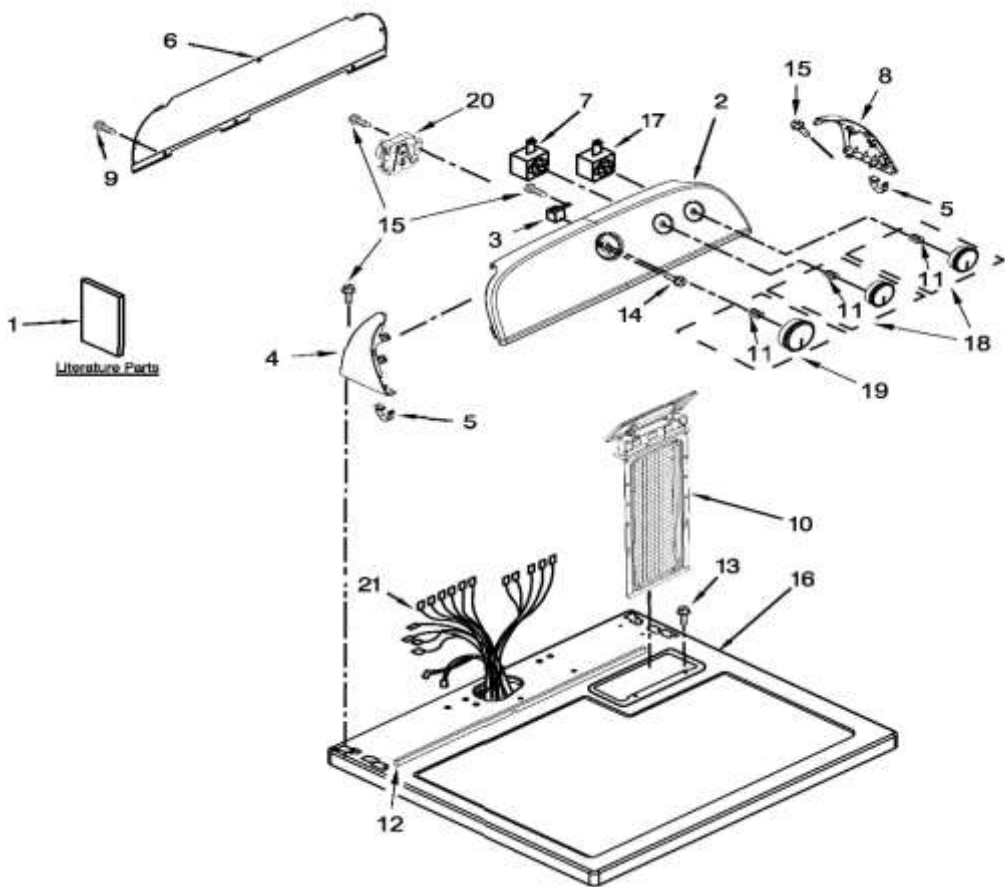

7MWGD1600DQ1

7MWGD1600DQ1

1	W10658639	INSTALLATION INSTRUCTIONS
1A	W10652257	USE AND CARE GUIDE
1B	W10185986	WIRING DIAGRAM
2	W10643284	ASSEMBLY,PANEL & BRACKET (WHITE)
3	WP694419	BUZZER,MINI
4	WPW10520782	END CAP (LEFT) (WHITE)
5	WP8312709	CLIP,CONSOLE
6	W10556829	PANEL,REAR (CONSOLE)
7	WP3399640	SWITCH,TEMPERATURE
8	WPW10520780	END CAP (RH) (WHITE)
9	WP693995	SCREW
10	WPW10717210	SCREEN,LINT (WHITE)
11	WP8536939	CLIP,SPRING
12	W10316616	SEAL,FOAM
13	WP487240	SCREW
14	8533974	SCREW
15	3348629	SCREW
16	WP8563663	TOP (WHITE)
17	WPW10117655	SWITCH,PUSH TO START
18	W10576636	ASSEMBLY,CONTROL KNOB (WHITE/METALLIC)
19	W10756270	ASSEMBLY,TIMER KNOB (WHITE/METALLIC)
20	WPW10185981	ASSEMBLY,TIMER (60 HZ.)
21	W10640701	HARNESS,WIRING