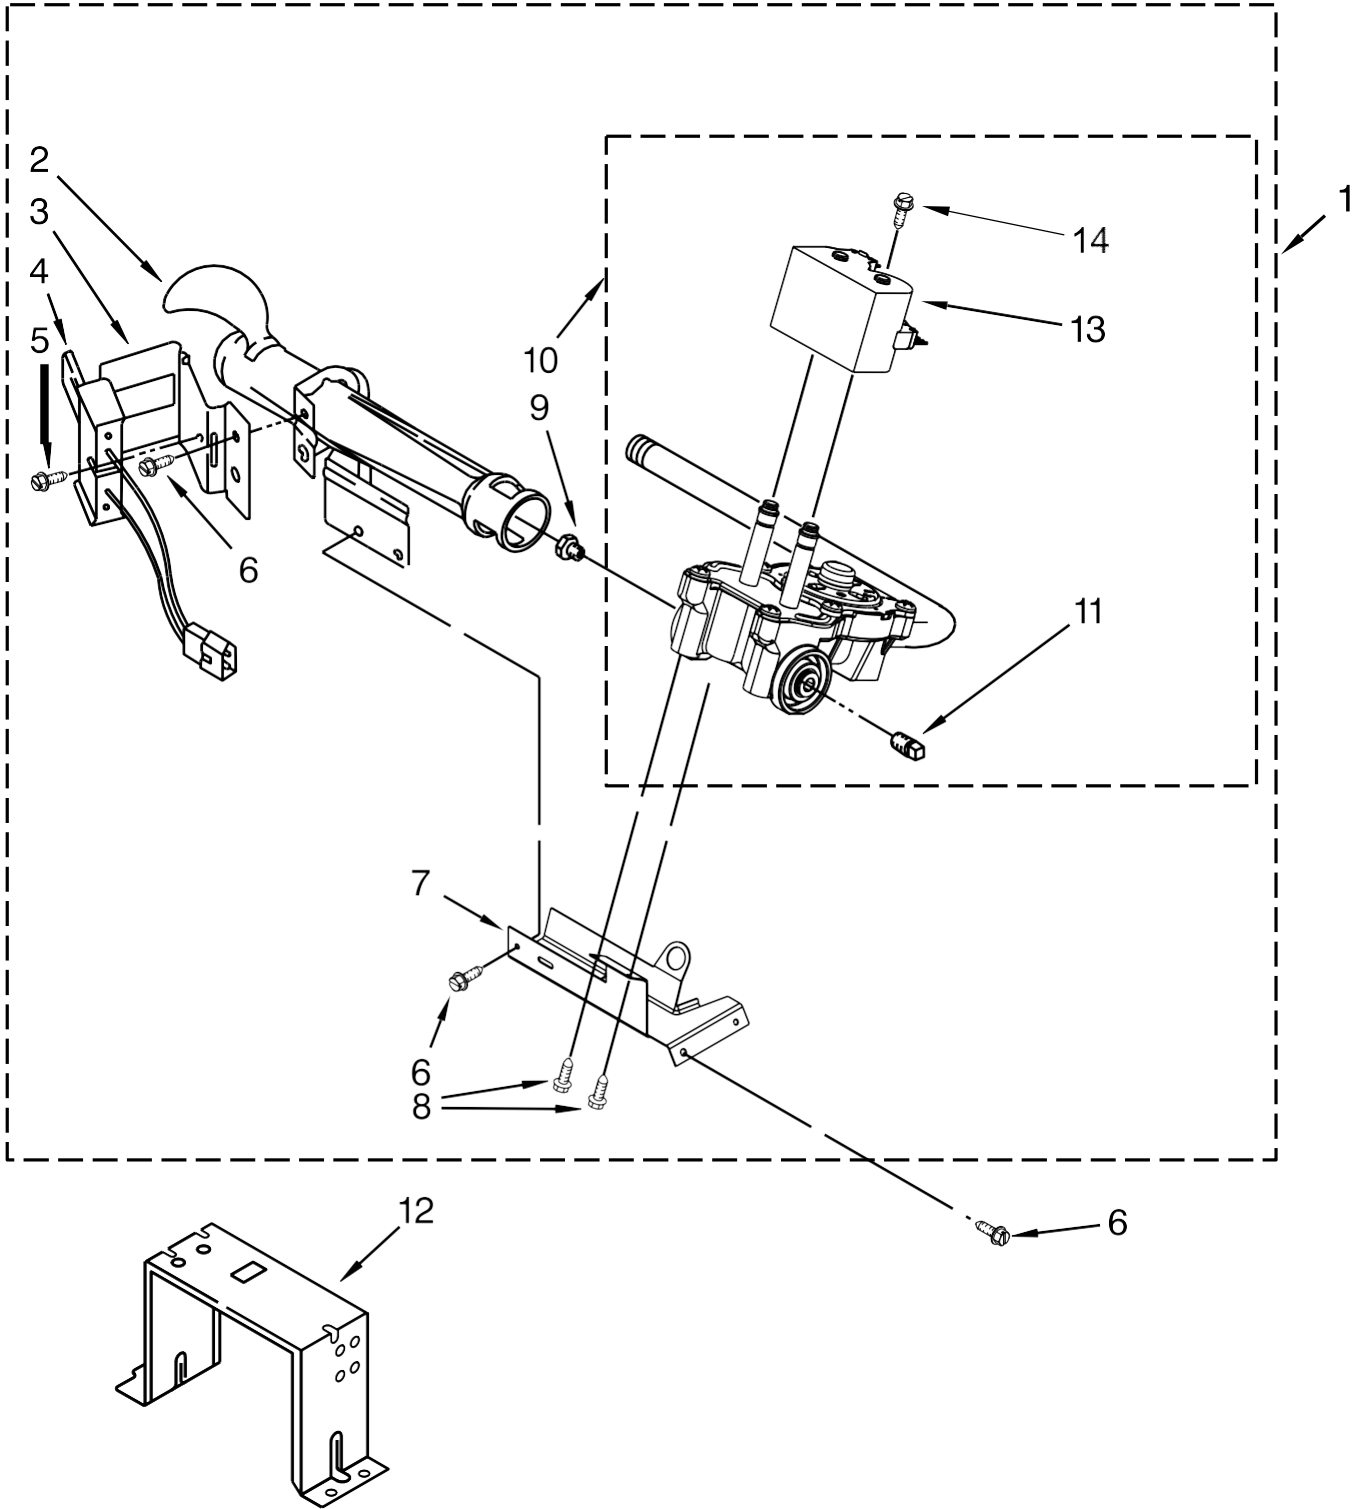

<u>Illus. No.</u>	<u>Part No.</u>	<u>Description</u>
1	W10336852	Burner Assembly (60 Hz)
2	688617	Tube, Burner
3	694298	Bracket, Ignitor
4	686590	Ignitor
5	3393909	Screw
6	343641	Screw
7	693986	Base, Burner
8	3387057	Screw
9	234826	Orifice, Burner Type 1
10	W10304604	Valve, Gas 60 Hz.
11	W10295523	Pipe Plug
12	3389889	Bracket, Support
13	W10328463	Coil, 60 Hz.
14	326049536	Screw
		Following Parts Not Illustrated
	49572A	Conversion Kit (Type 1 and 2) to Type (4) L.P.G.