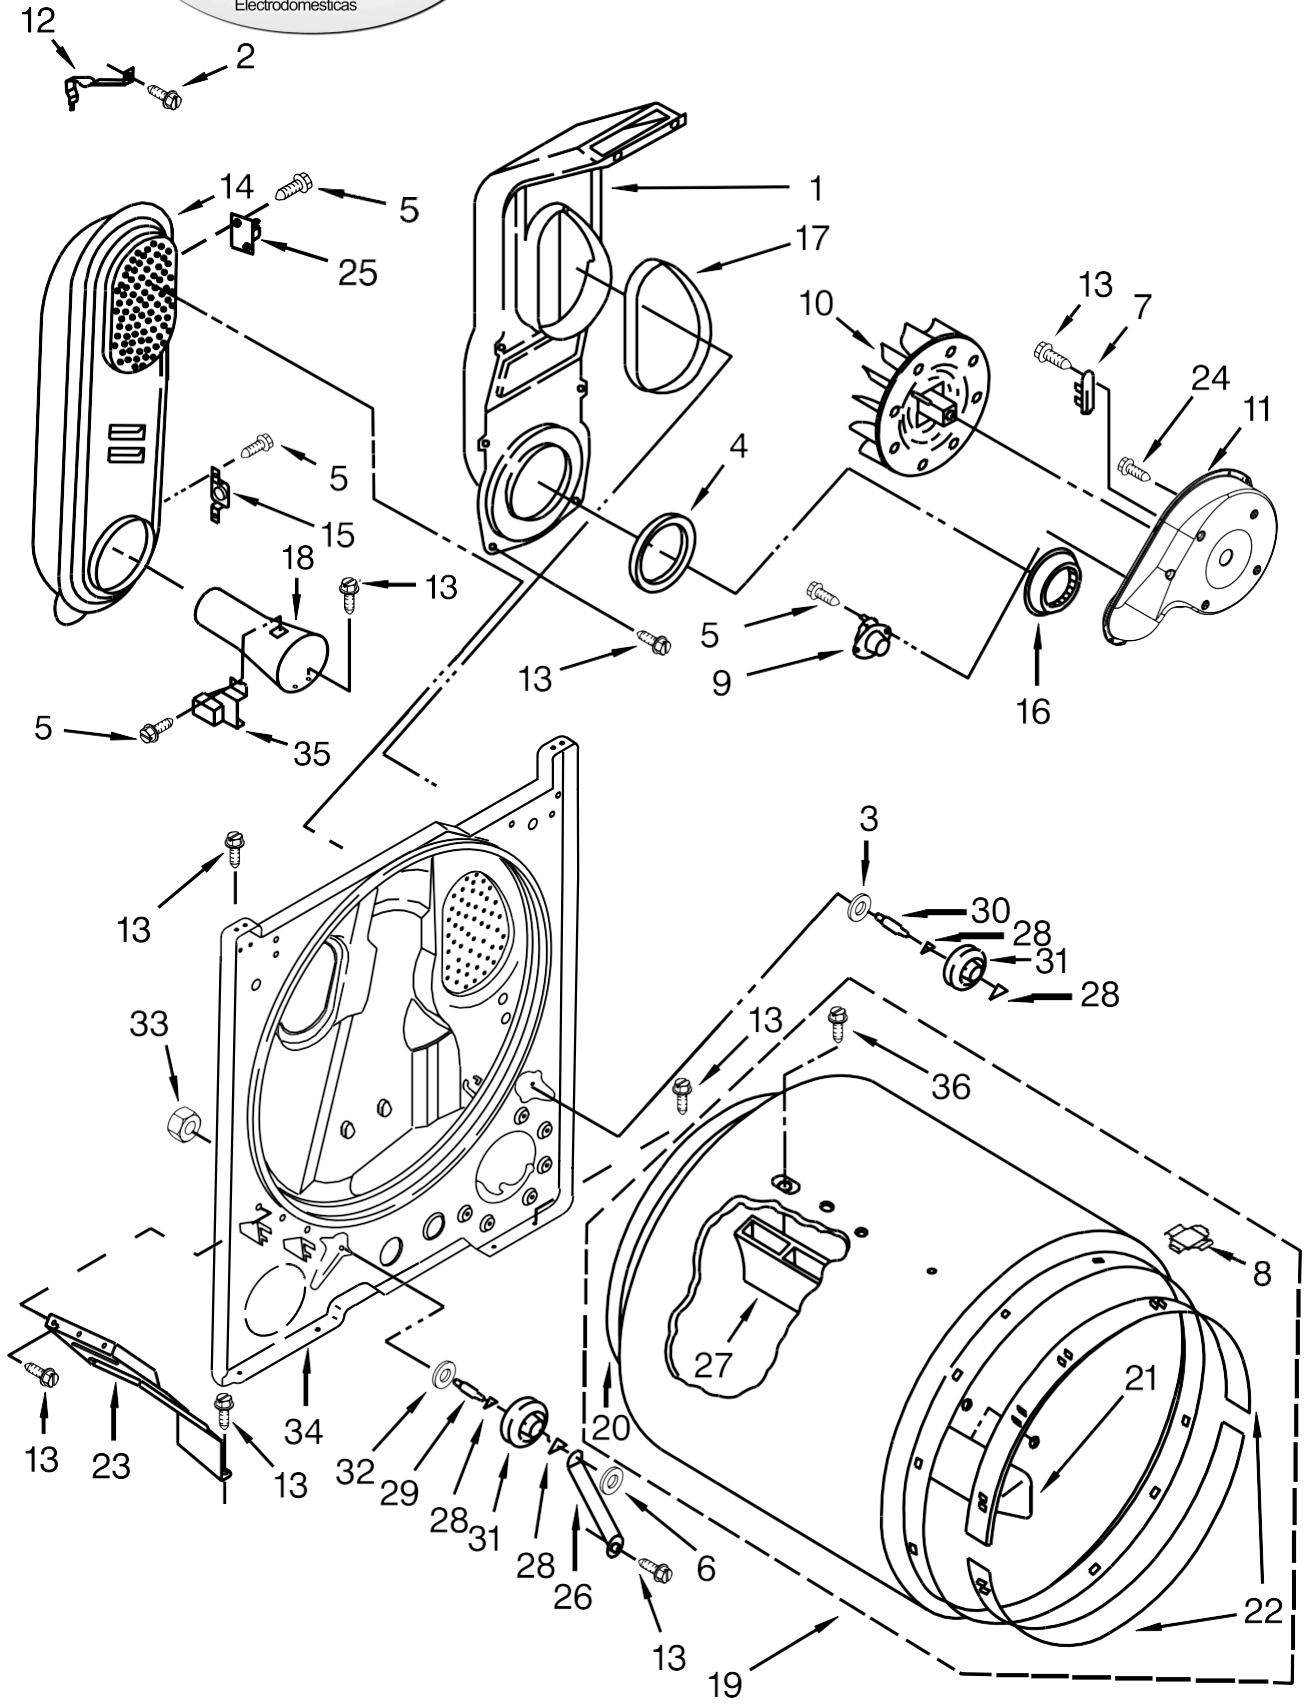

<u>Illus.</u> <u>No.</u>	<u>Part No.</u>	<u>Description</u>	<u>Illus.</u> <u>No.</u>	<u>Part No.</u>	<u>Description</u>
1	348368	Lint Chute Assembly	35	338906	Sensor, Radiant
2	489463	Screw	36	W10219342	Screw
3	3388703	Washer			
4	347139	Seal, Lint Chute			
5	90767	Screw			
6	90296	Nut, Push On			
7	3392519	Fuse, Thermal (91C)			
8	8066086	Plug, Drum Hole			
9	3387134	Thermostat			
10	694089	Wheel, Blower			
11	8577230	Housing, Blower			
12	8066155	Clip, Heater Box			
13	343641	Screw			
14	8530285	Box, Heater (96~C)			
15	W10423382	Thermostat H.L SPST (180)			
16	696302	Shield, Exhaust			
17	339956	Seal			
18	8066049	Funnel, Burner Light			
19	695587	Drum Assembly Complete			
20	W10352407	Seal, Rear Drum			
21	3403636	Baffle, Drum			
22	692526	Bearing, Ring			
23	3406022	Bracket, Bulkhead Chute			
24	3390647	Screw			
25	3977394	Thermal Cut-Off			
26	3976434	Bracket, Support			
27	692490	Baffle, Drum			
28	690997	Washer, Tri Ring			
29	W10359270	Shaft, Drum Roller - Left Hand Thread			
30	W10359269	Shaft, Drum Roller - Right Hand Thread			
31	3397590	Roller, Support			
32	348197	Washer			
33	W10298789	Nut, Hex			
34	3403491	Bulkhead