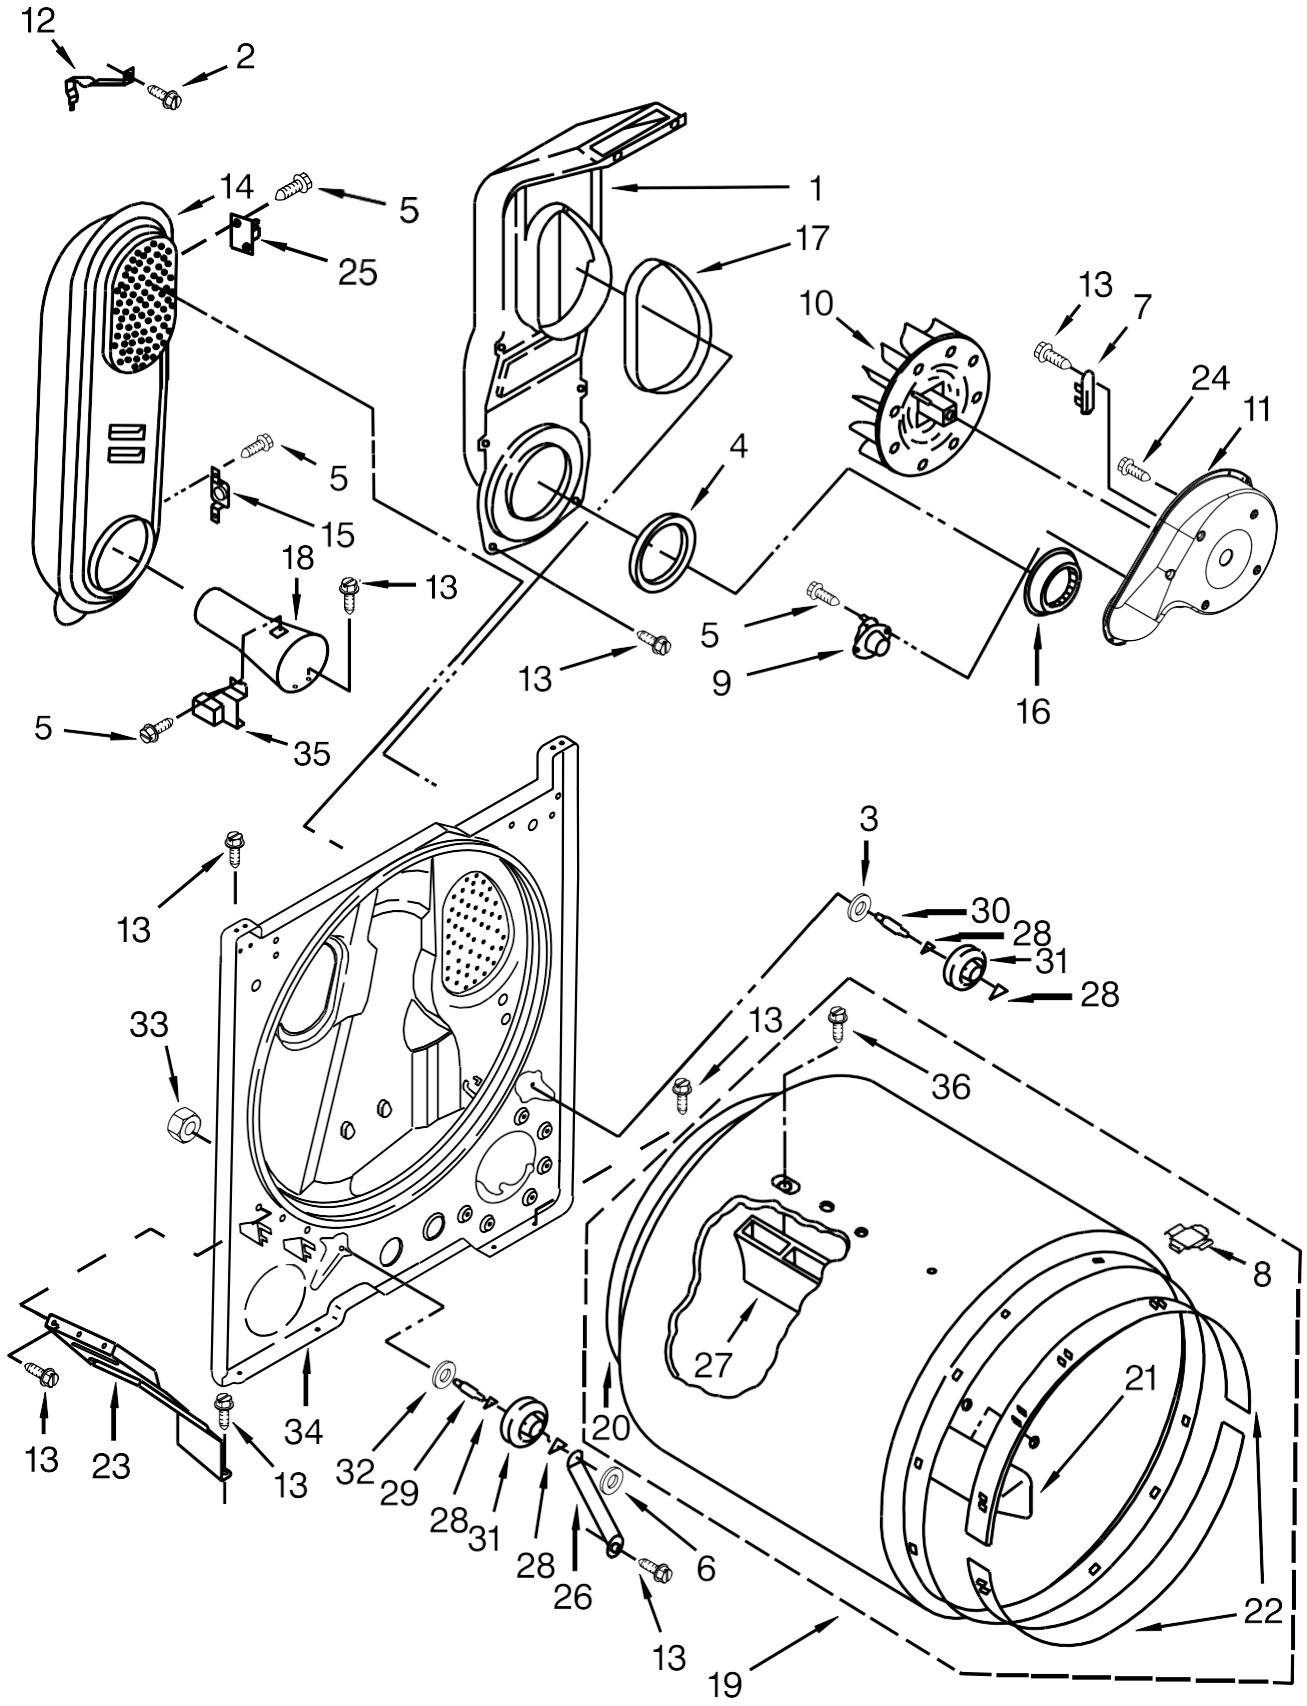

Secadora Whirlpool 7MWGD1601AW2

<u>Illus. No.</u>	<u>Part No. Description</u>
1	348368 Assembly, Lint Chute
2	489463 Screw
3	3388703 Washer
4	347139 Seal, Lint Chute
5	90767 Screw
6	90296 Nut, Push On
7	3392519 Fuse, Thermal (91C)
8	8066086 Plug, Drum Hole
9	3387134 Thermostat
10	694089 Wheel, Blower
11	8577230 Housing, Blower
12	8066155 Clip, Heater Box
13	343641 Screw
14	8530285 Box, Heater (96C)
15	W10423382 Thermostat H.L SPST (180F)

<u>Illus. No.</u>	<u>Part No. Description</u>
16	W10389567 Shield, Exhaust
17	339956 Seal
18	8066049 Funnel, Burner Light
19	W10389436 Assembly, Drum (Complete)
20	W10389561 Seal, Rear Drum
21	3403636 Baffle, Drum (Short)
22	692526 Bearing, Ring
23	3406022 Bracket, Bulkhead Chute
24	3390647 Screw
25	3977394 Thermal Cut-Off
26	3976434 Bracket, Support
27	692490 Baffle, Drum (Long)
28	W10512946 Washer, Tri Ring
29	W10359270 Shaft, Drum Roller - Left Hand Thread

<u>Illus. No.</u>	<u>Part No. Description</u>
30	W10359269 Shaft, Drum Roller - Right Hand Thread
31	3397590 Roller, Support
32	348197 Washer
33	W10298789 Nut, Hex
34	3403491 Bulkhead
35	338906 Sensor, Radiant
36	W10219342 Screw