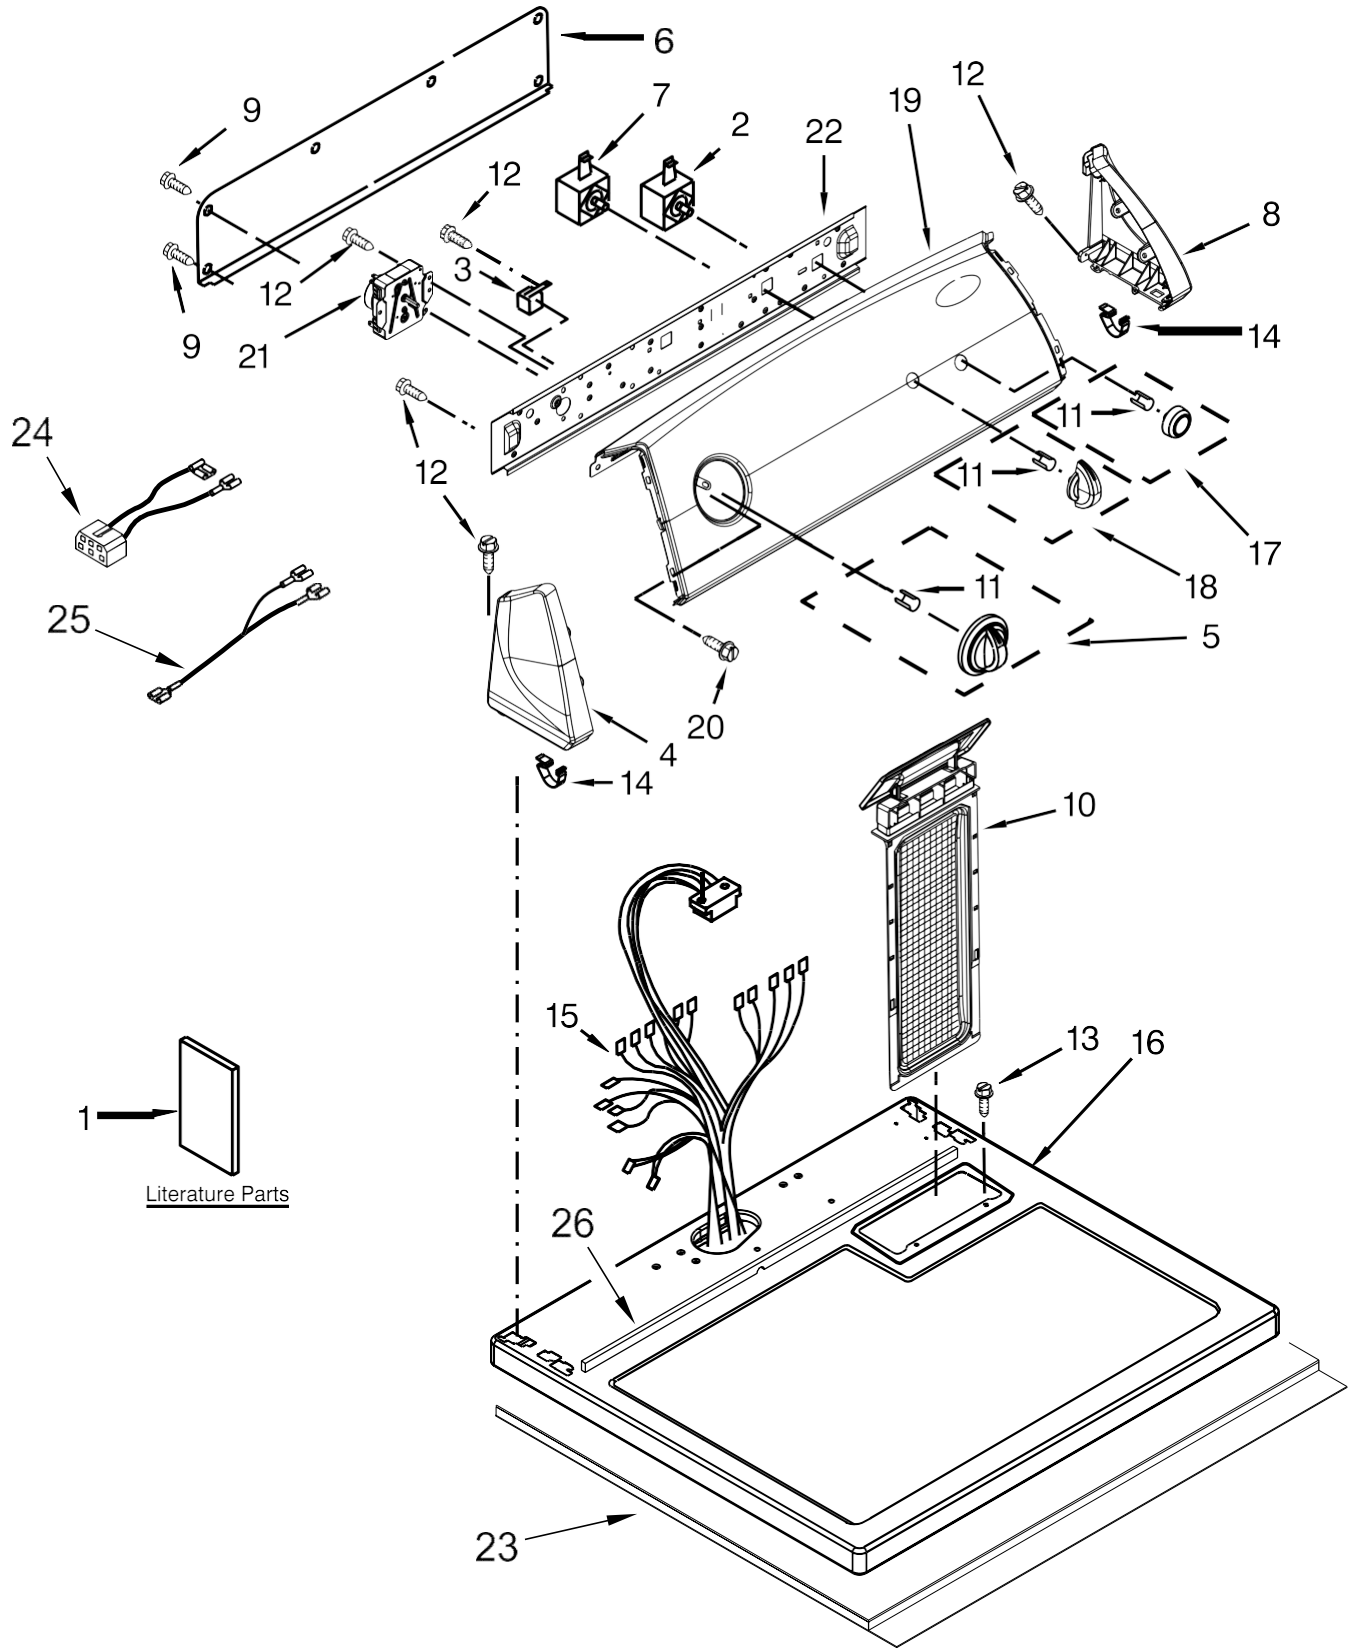

Secadora Whirlpool 7MWGD1601AW2

Secadora Whirlpool 7MWGD1601AW2

<u>Illus.</u> <u>No.</u>	<u>Part No.</u> <u>Description</u>	<u>Illus.</u> <u>No.</u>	<u>Part No.</u> <u>Description</u>	<u>Illus.</u> <u>No.</u>	<u>Part No.</u> <u>Description</u>
1	Literature Parts W10329763 Instructions, Installation	8	End Cap (Right) 8566032 White	18	Assembly, Control Knob 8565944 White
	W10536125 Use & Care Guide	9	693995 Screw	19	Console W10518936 White
	8576796 Wiring Diagram	10	8557857 Lint Screen	20	3390631 Screw
2	3977456 Switch, Push-To-Start	11	8536939 Clip, Spring	21	3977678 Timer Assembly (60 Hz.)
3	694419 Buzzer, Mini	12	3348629 Screw	22	8566052 Bracket, Control
4	End Cap (Left) 8566035 White	13	688983 Screw	23	W10123956 Panel, Dampening
5	Assembly, Timer Knob 8566061 White	14	8312709 Clip, Console	24	3401695 Wire, Jumper (Buzzer On/Off)
6	W10103406 Panel, Rear (Console)	15	8299876 Harness, Wiring (Complete)	25	W10203571 Jumper, Push-To-Start
7	3405152 Switch, Rotary	16	8559800 White	26	W10316616 Seal, Foam
		17	Assembly, Push-To-Start Knob 8566065 White		

Secadora Whirlpool 7MWGD1601AW2

<u>Illus. No.</u>	<u>Part No.</u>	<u>Description</u>
1	8533974	Screw
2	343641	Screw
3	693995	Screw
4	W10236073	Bracket, Cabinet
5	3396795	Cover, Terminal Block
6	3404162	Clamp, Motor (With Shield)
7	W10571724	Panel, Rear
8	3390647	Screw
9	3980175	Clamp, Elbow
10	W10237959	Switch, Door
11	697773	Screw
12	341029	Clamp, Pipe
13	3357011	Screw
14	W10041960	Spring, Door
15	8066217	Hinge, Top
16	3392100	Foot, Dryer
	279810	Foot, Optional (Extended Length Package Of 2) (Not Included)
17	342043	Screw