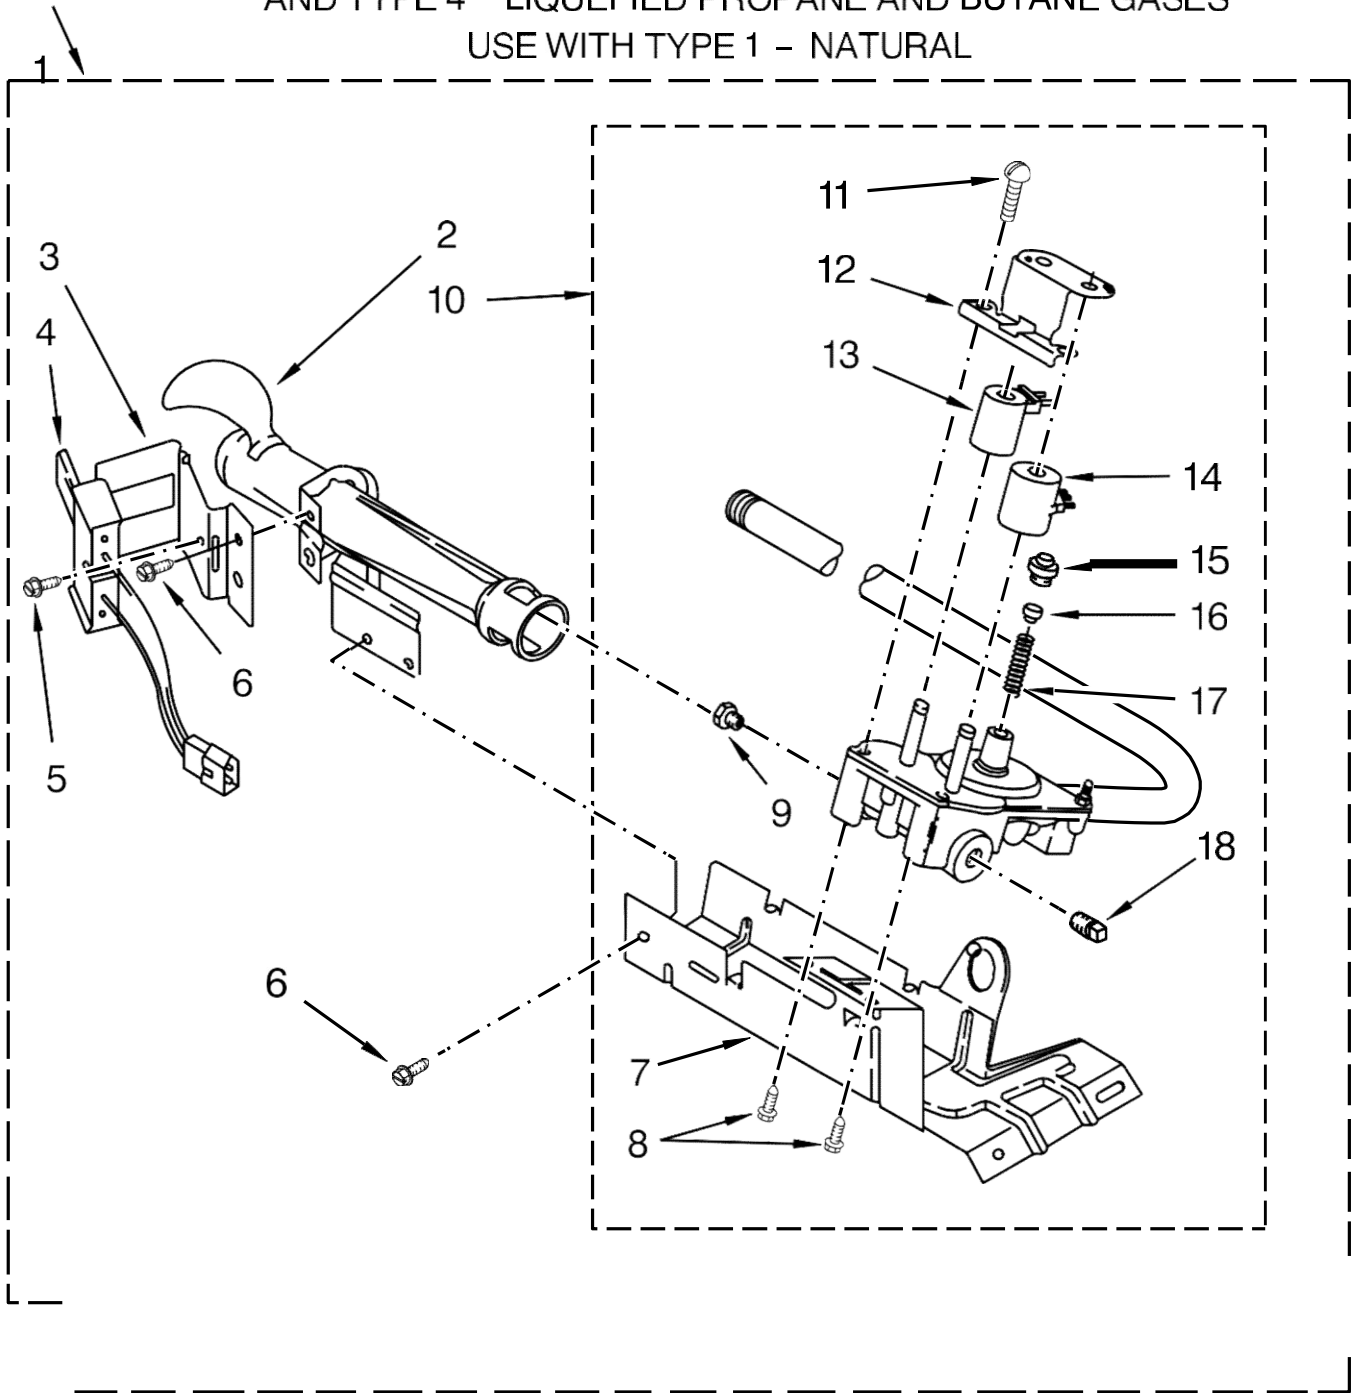

AND TYPE 4 LIQUEFIED PROPANE AND BUTANE GASES
USE WITH TYPE 1 - NATURAL

Secadora Whirlpool 7MWGD1601AW2

<u>Illus. No.</u>	<u>Part No.</u>	<u>Description</u>
1	8318272	Burner Assembly (60 Hz) (Type 1) (White Rodgers)
2	688617	Tube, Burner
3	694298	Bracket, Ignitor
4	686590	Ignitor
5	W10366705	Screw
6	343641	Screw
7	693986	Base, Burner
8	3387057	Screw

<u>Illus. No.</u>	<u>Part No.</u>	<u>Description</u>
9		Orifice, Burner
	234826	Type 1 (Natural)
	229742	Type 4 (Butane)
	234868	Type 4 (Propane)
10	8318277	Valve, Gas (60 Hz)
11	694421	Screw, Coil
12	694538	Bracket, Coil
13	694540	Coil, 60 Hz. (2 Terminal) (Main)
14	694539	Coil, 60 Hz (Split) (3 Terminal) (Pilot Position)

<u>Illus. No.</u>	<u>Part No.</u>	<u>Description</u>
15	694424	Leak, Limiter
16	694423	Screw, Regulator Adjustment
17	694422	Spring, Regulator
18	239822	Plug, Pipe
		Following Parts Not Illustrated
	694572	Conversion Kit (Type 1 and 2) to Type (4) L.P.G.