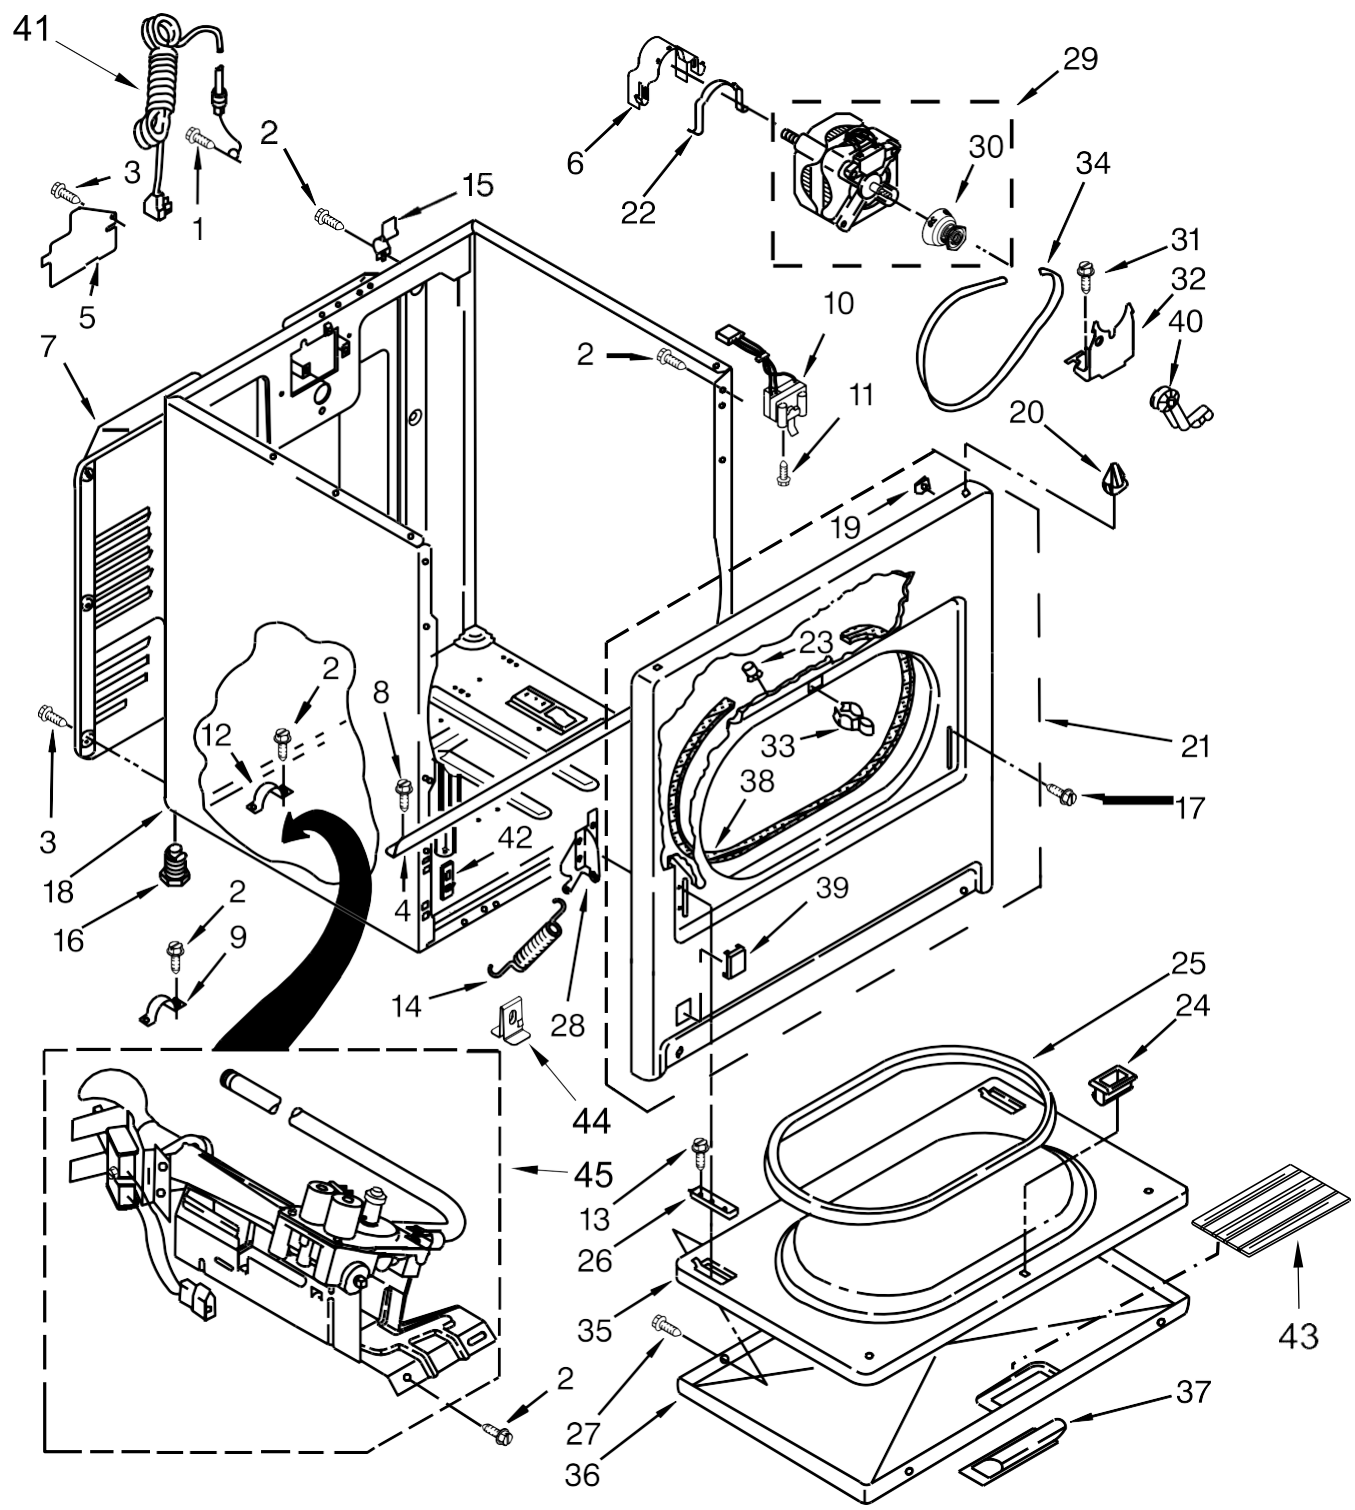

Secadora Whirlpool 7MWGD1601AW2

Secadora Whirlpool 7MWGD1601AW2

<u>Illus.</u> <u>No.</u>	<u>Part No.</u> <u>Description</u>	<u>Illus.</u> <u>No.</u>	<u>Part No.</u> <u>Description</u>	<u>Illus.</u> <u>No.</u>	<u>Part No.</u> <u>Description</u>
1	Literature Parts W10329763 Instructions, Installation	8	End Cap (Right) 8566032 White	18	Assembly, Control Knob 8565944 White
	W10536125 Use & Care Guide	9	693995 Screw	19	Console W10518936 White
	8576796 Wiring Diagram	10	8557857 Lint Screen	20	3390631 Screw
2	3977456 Switch, Push-To-Start	11	8536939 Clip, Spring	21	3977678 Timer Assembly (60 Hz.)
3	694419 Buzzer, Mini	12	3348629 Screw	22	8566052 Bracket, Control
4	End Cap (Left) 8566035 White	13	688983 Screw	23	W10123956 Panel, Dampening
5	Assembly, Timer Knob 8566061 White	14	8312709 Clip, Console	24	3401695 Wire, Jumper (Buzzer On/Off)
6	W10103406 Panel, Rear (Console)	15	8299876 Harness, Wiring (Complete)	25	W10203571 Jumper, Push-To-Start
7	3405152 Switch, Rotary	16	8559800 White	26	W10316616 Seal, Foam
		17	Assembly, Push-To-Start Knob 8566065 White		

Secadora Whirlpool 7MWGD1601AW2

<u>Illus. No.</u>	<u>Part No.</u>	<u>Description</u>
1	8533974	Screw
2	343641	Screw
3	693995	Screw
4	W10236073	Bracket, Cabinet
5	3396795	Cover, Terminal Block
6	3404162	Clamp, Motor (With Shield)
7	W10571724	Panel, Rear
8	3390647	Screw
9	3980175	Clamp, Elbow
10	W10237959	Switch, Door
11	697773	Screw
12	341029	Clamp, Pipe
13	3357011	Screw
14	W10041960	Spring, Door
15	8066217	Hinge, Top
16	3392100	Foot, Dryer
	279810	Foot, Optional (Extended Length Package Of 2) (Not Included)
17	342043	Screw

<u>Illus. No.</u>	<u>Part No. Description</u>
30	W10359269 Shaft, Drum Roller - Right Hand Thread
31	3397590 Roller, Support
32	348197 Washer
33	W10298789 Nut, Hex
34	3403491 Bulkhead
35	338906 Sensor, Radiant
36	W10219342 Screw