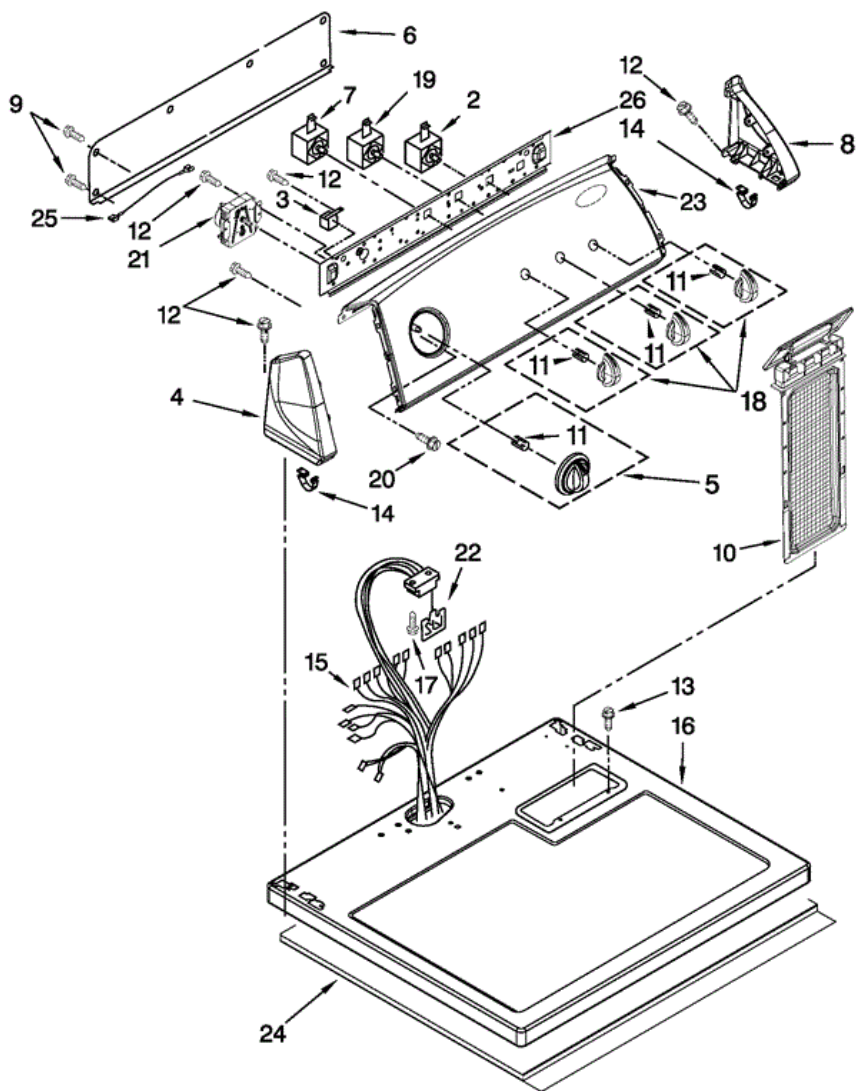

Distribuidor Autorizado

SurteRápido.com

Venta de Refacciones
Electrodomesticas

7MWGD1602AW0 TABLERO

7MWGD1602AW0 TABLERO

2	W10117655	SWITCH, PUSH TO START
3	694419	BUZZER, MINI
4	8566035	CAP, END (L.H.)
5	W10034750	KNOB, TIMER ASSEMBLY
6	W10103406	PANEL, REAR CONSOLE
7	8530169	SWITCH, TEMPERATURE
8	8566032	CAP, END (R.H.)
9	693995	SCREW, HEX WASHER HEAD
10	8557857	SCREEN, LINT
11	8536939	CLIP, SPRING
12	3348629	SCREW, 8-18 X 5/16
13	688983	SCREW, 8-18 X 5/8
14	8312709	CLIP, CONSOLE
15	W10450282	HARNESS, WIRING
16	8559800	TOP
17	359625	SCREW, 8-18 X 1/2
18	W10034380	KNOB, CONTROL (3)
19	3405156	SWITCH, ROTARY (TWIST MOUNT)
20	3400818	SCREW, GROUNDING
21	8566184	TIMER ASSEMBLY (60 HZ.)
22	8558178	CONTROL, ELECTRONIC
23	W10452090	PANEL & CONSOLE ASSEMBLY
24	W10123956	PANEL, DAMPENING
25	W10113080	JUMPER, BUZZER
26	8566052	BRACKET, CONTROL

Distribuidor Autorizado

SurteRápido.com

Venta de Refacciones
Electrodomesticas

7MWGD1602AW0 GABINETE

7MWGD1602AW0 GABINETE

1	8533974	SCREW, 10-32 X 5/8 (EXTERNAL GROUND)
2	343641	SCREW, 10-16 X 1/2
3	693995	SCREW, HEX HEAD
4	W10236073	BRACKET, CABINET
5	3396795	COVER, BLOCK
6	3404162	CLAMP, MOTOR (W/SHIELD)
7	3396805	PANEL, REAR
8	3390647	SCREW, 8-18 X 1/2
9	3980175	CLAMP-ELBOW
10	3406109	DOOR SWITCH ASSEMBLY
11	697773	SCREW, 6-20 X 7/8
12	341029	CLAMP, PIPE
13	3357011	SCREW, 10-16 X 1/2
14	W10041960	SPRING, DOOR
15	8066217	HINGE, TOP
16	3392100	FOOT, DRYER
17	342043	SCREW, 10-32 X 3/8
18	8530603	CABINET (INCLUDES ILLUS. 4)
19	98234	CLIP, GROUND
20	8066092	LOCK, FRONT TOP
21	3395197	PANEL, FRONT
22	W10121316	CLAMP, MOTOR
23	685203	CLIP, FELT PAD
24	3389441	CATCH, DOOR ASSEMBLY
25	3390731	SEAL, DOOR
26	337189	CLIP, HINGE
27	342055	SCREW, 8-18 X 5/8
28	8066056	HINGE, R.H.
28	8066057	HINGE, L.H.
29	8066206	MOTOR ASSEMBLY 60 HZ.
30	8066184	PULLEY, 60 HZ.
31	3400500	BOLT, 5/16-18 X 3/4
32	348780	BASE, MOTOR
33	696144	STRIKE, PANEL
34	W10131364	BELT, DRIVE
35	695737	DOOR, REAR