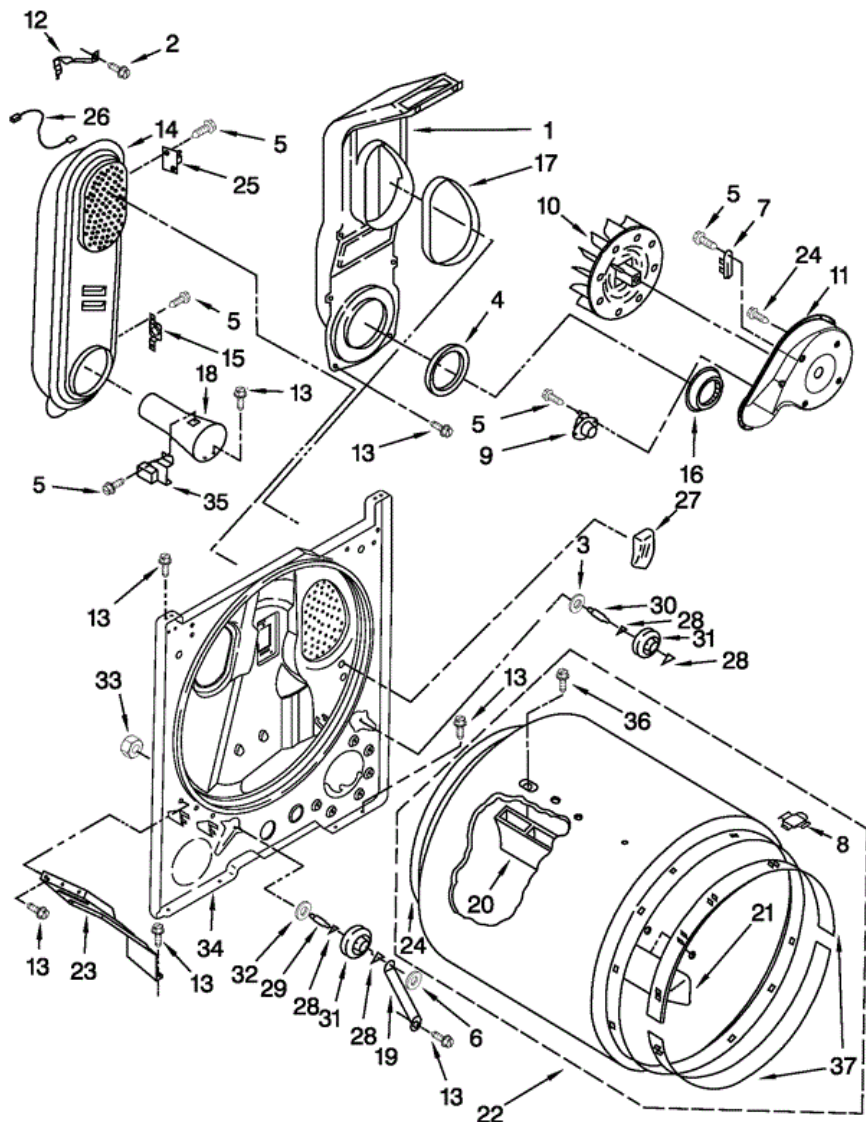

36	3393549	DOOR, FRONT
37	W10095180	HANDLE, DOOR
38	3406129	SEAL & BEARING ASSEMBLY
39	8564457	
40	691366	IDLER & PULLEY ASSEMBLY
41	W10440460	CORD, POWER
42	3394083	CLIP, FRONT PANEL
43	W10336852	BURNER ASSEMBLY, 60 HZ.
44	3390631	SCREW, 10-16 X 3/8
NI	279810	FOOT - OPTIONAL

Distribuidor Autorizado

SurteRápido.com

Venta de Refacciones
Electrodomesticas

7MWGD1602AW0 TAMBOR