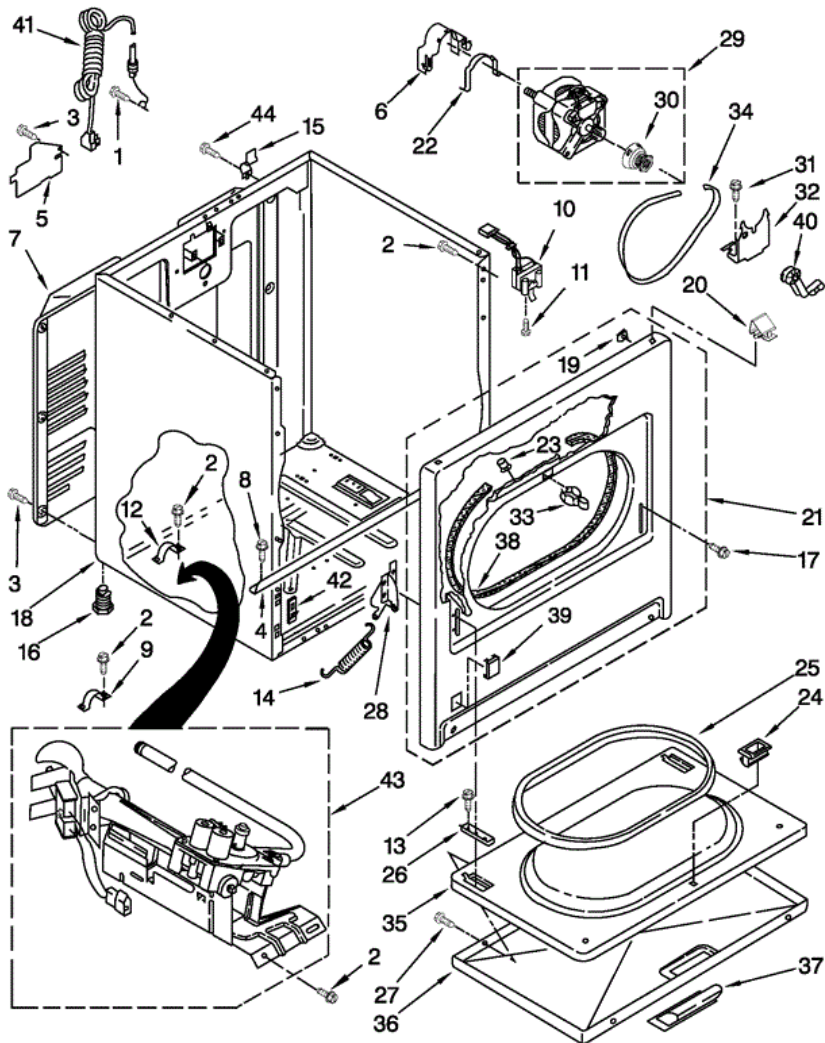

Distribuidor Autorizado

SurteRápido.com

Venta de Refacciones
Electrodomesticas

7MWGD1602AW0 TABLERO

7MWGD1602AW0 TABLERO

2	W10117655	SWITCH, PUSH TO START
3	694419	BUZZER, MINI
4	8566035	CAP, END (L.H.)
5	W10034750	KNOB, TIMER ASSEMBLY
6	W10103406	PANEL, REAR CONSOLE
7	8530169	SWITCH, TEMPERATURE
8	8566032	CAP, END (R.H.)
9	693995	SCREW, HEX WASHER HEAD
10	8557857	SCREEN, LINT
11	8536939	CLIP, SPRING
12	3348629	SCREW, 8-18 X 5/16
13	688983	SCREW, 8-18 X 5/8
14	8312709	CLIP, CONSOLE
15	W10450282	HARNESS, WIRING
16	8559800	TOP
17	359625	SCREW, 8-18 X 1/2
18	W10034380	KNOB, CONTROL (3)
19	3405156	SWITCH, ROTARY (TWIST MOUNT)
20	3400818	SCREW, GROUNDING
21	8566184	TIMER ASSEMBLY (60 HZ.)
22	8558178	CONTROL, ELECTRONIC
23	W10452090	PANEL & CONSOLE ASSEMBLY
24	W10123956	PANEL, DAMPENING
25	W10113080	JUMPER, BUZZER
26	8566052	BRACKET, CONTROL

Distribuidor Autorizado

SurteRápido.com

Venta de Refacciones
Electrodomesticas

7MWGD1602AW0 GABINETE

7MWGD1602AW0 GABINETE

1	8533974	SCREW, 10-32 X 5/8 (EXTERNAL GROUND)
2	343641	SCREW, 10-16 X 1/2
3	693995	SCREW, HEX HEAD
4	W10236073	BRACKET, CABINET
5	3396795	COVER, BLOCK
6	3404162	CLAMP, MOTOR (W/SHIELD)
7	3396805	PANEL, REAR
8	3390647	SCREW, 8-18 X 1/2
9	3980175	CLAMP-ELBOW
10	3406109	DOOR SWITCH ASSEMBLY
11	697773	SCREW, 6-20 X 7/8
12	341029	CLAMP, PIPE
13	3357011	SCREW, 10-16 X 1/2
14	W10041960	SPRING, DOOR
15	8066217	HINGE, TOP
16	3392100	FOOT, DRYER
17	342043	SCREW, 10-32 X 3/8
18	8530603	CABINET (INCLUDES ILLUS. 4)
19	98234	CLIP, GROUND
20	8066092	LOCK, FRONT TOP
21	3395197	PANEL, FRONT
22	W10121316	CLAMP, MOTOR
23	685203	CLIP, FELT PAD
24	3389441	CATCH, DOOR ASSEMBLY
25	3390731	SEAL, DOOR
26	337189	CLIP, HINGE
27	342055	SCREW, 8-18 X 5/8
28	8066056	HINGE, R.H.
28	8066057	HINGE, L.H.
29	8066206	MOTOR ASSEMBLY 60 HZ.
30	8066184	PULLEY, 60 HZ.
31	3400500	BOLT, 5/16-18 X 3/4
32	348780	BASE, MOTOR
33	696144	STRIKE, PANEL
34	W10131364	BELT, DRIVE
35	695737	DOOR, REAR