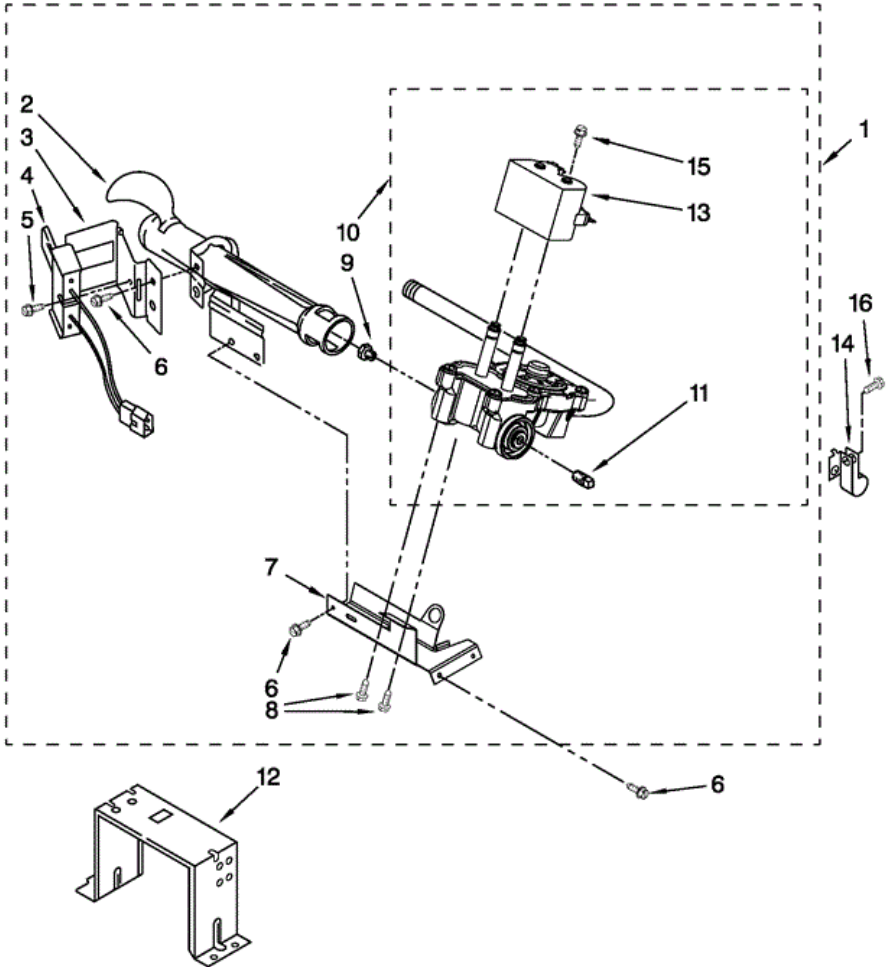

7MWGD1602AW0 QUEMADOR