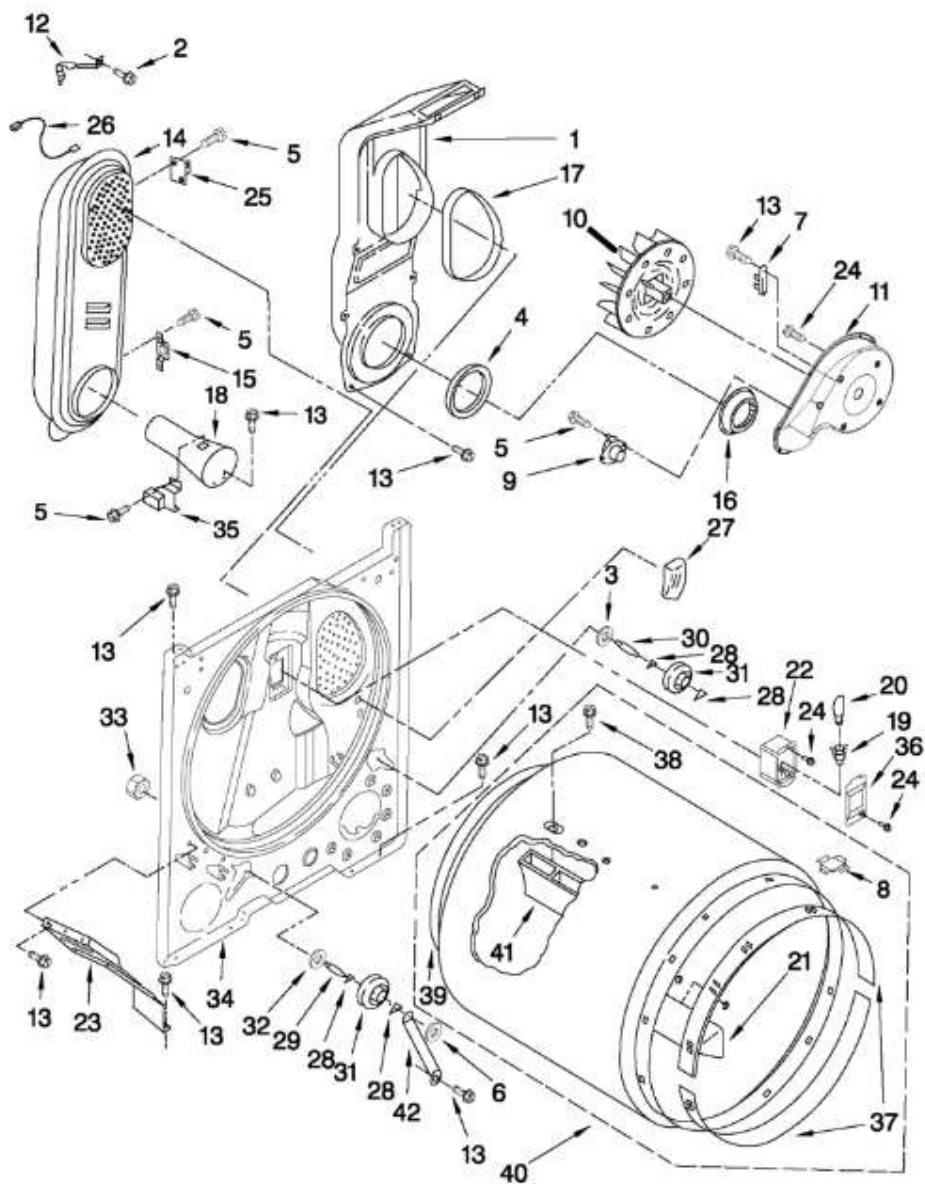

7MWGD1705YM0

7MWGD1705YM0

1	WP348368	ASSEMBLY,LINT CHUTE
2	WP489463	SCREW
3	WP3388703	WASHER
4	WP347139	SEAL,LINT CHUTE
5	WP90767	SCREW
6	WP90296	NUT,PUSH ON
7	WP3392519	FUSE,THERMAL (91C)
8	8066086	PLUG,DRUM HOLE
9	WP8318268	THERMOSTAT
10	WP694089	WHEEL,BLOWER
11	WP8577230	HOUSING,BLOWER
12	279771	CLIP,HEATER BOX
13	WP681414	SCREW
14	279980	BOX,HEATER (96C)
15	WPW10423382	Thermostat,205 F (96C)
16	W10389567	Shield,Exhaust
17	WP339956	SEAL
18	WP8066049	FUNNEL,BURNER LIGHT
19	WPW10136369	SOCKET,LIGHT
20	WP22002263	BULB,LIGHT
21	WP3403636	BAFFLE,DRUM (SHORT)
22	3977373	BRACKET,DRUM LIGHT
23	3406022	BRACKET,BULKHEAD CHUTE
24	WP488729	SCREW
25	W10480709	Kit,Thermal Cut-Off (Includes Illus. 15)
26	WP3401707	JUMPER,WIRE
27	W10816105	PAD,SENSOR
28	WPW10512946	WASHER,TRI RING
29	WPW10359270	SHAFT,DRUM ROLLER - LEFT HAND THREAD
30	WPW10359269	SHAFT,DRUM ROLLER - RIGHT HAND THREAD
31	349241T	ROLLER,SUPPORT
32	WP348197	WASHER
33	W10298789	NUT,HEX
34	WP3403414	BULKHEAD
35	WP338906	SENSOR,RADIANT
36	WP8532165	LENS,DRUM LIGHT