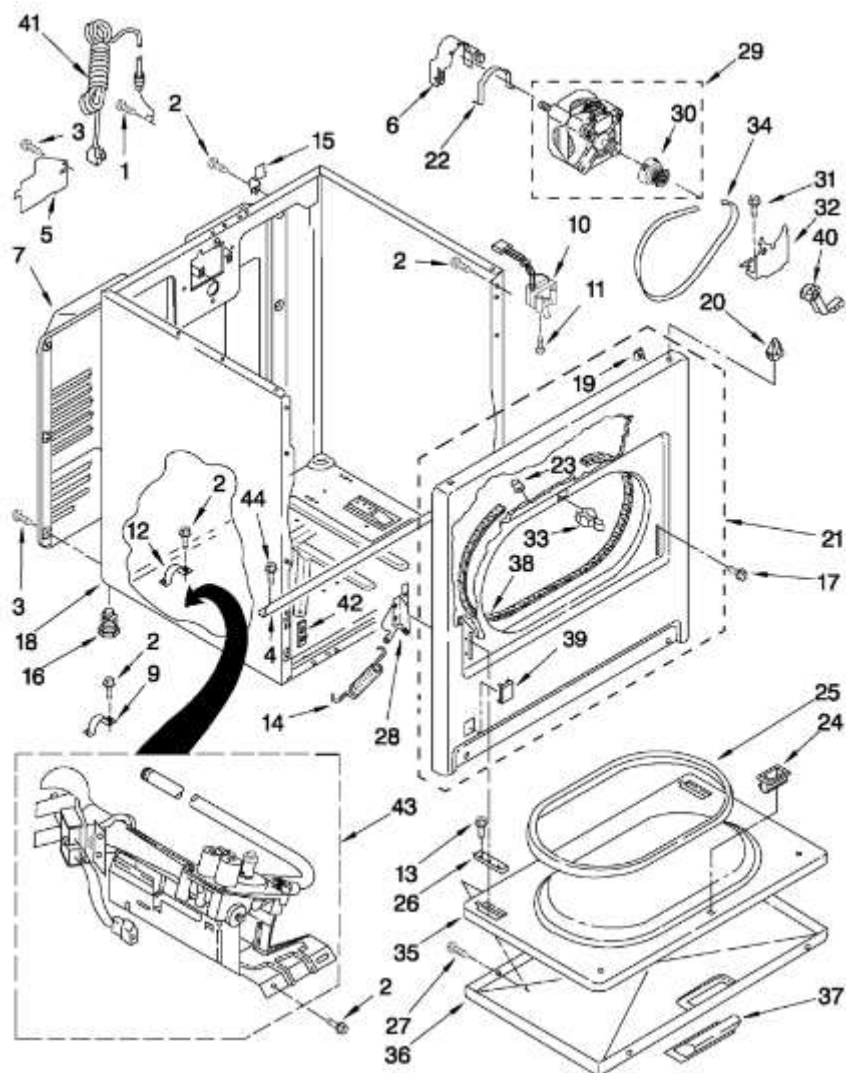

7MWGD1705YM0

7MWGD1705YM0

1	8533974	SCREW
2	WP681414	SCREW
3	WP693995	SCREW
4	W10236073	BRACKET,CABINET - NLA
5	WP3396795	COVER,TERMINAL BLOCK
6	WP3404162	CLAMP,MOTOR (WITH SHIELD)
7	280043	Panel,Rear
9	3980175	CLAMP,ELBOW
10	WP3406107	SWITCH,DOOR
11	WP3395530	SCREW
12	341029	CLAMP,PIPE
13	WP308685	SCREW
14	WPW10041960	SPRING,DOOR
15	WP8066217	HINGE, TOP
16	49621	FOOT, DRYER
17	486146	SCREW
18	8533643	CABINET (WHITE)
19	WP98234	CLIP,GROUND
20	WP18776	Locator,Top
21	3395197	PANEL,FRONT (WHITE)
22	WPW10121316	CLAMP,MOTOR MOUNT
23	279220	CLIP,FELT PAD
24	WP3389441	ASSEMBLY,DOOR CATCH
25	WP3390731	Seal,Door
26	337189	CLIP,HINGE
27	WP488627	SCREW
28	WP8066056	HINGE,DOOR (RIGHT)
28	WP8066057	HINGE,DOOR (LEFT)
29	279827	Motor Assembly
30	WP8066184	PULLEY,MOTOR
31	3400500	BOLT
32	WP348780	BASE,MOTOR
33	279570	STRIKE,DOOR
34	341241	BELT,DRIVE
35	WP695737	DOOR,REAR
36	WP3393549	DOOR,FRONT (WHITE)