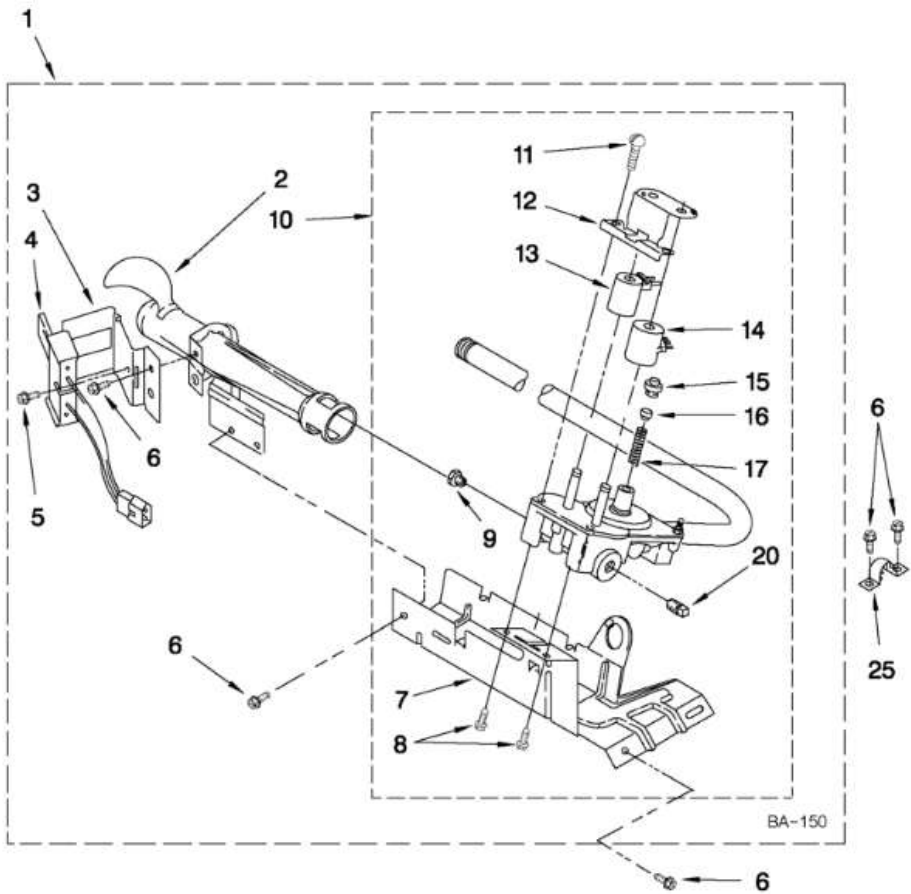

7MWGD1705YM0

7MWGD1705YM0

1	W10823508	BURNER ASSEMBLY (60 HZ) (TYPE 1) (WHITE RODGERS)
2	WP693140	TUBE,BURNER
3	WP694298	BRACKET,IGNITOR
4	279311	IGNITOR
5	3393909	SCREW
6	WP681414	SCREW
7	693986	BASE,BURNER
8	3387057	SCREW
9	WP229742	ORIFICE,BURNER (TYPE 4 (BUTANE))
9	WP234826	ORIFICE,BURNER (TYPE 1 (NATURAL))
9	WP234868	ORIFICE,BURNER (TYPE 4 (PROPANE))
10	WP8318277	VALVE,GAS (60 HZ)
11	694421	SCREW,COIL
12	694538	BRACKET,COIL
13	279834	COIL,60 HZ. (2 TERMINAL) (MAIN)
14	279834	COIL,60 HZ (SPLIT) (3 TERMINAL) (PILOT POSITION)
15	WP694424	LEAK,LIMITER
16	WP694423	SCREW,REGULATOR ADJUSTMENT
17	WP694422	SPRING,REGULATOR
20	239822	PLUG,PIPE
25	341029	CLAMP,PIPE
NI	49572A	CONVERSION KIT (TYPE 1 AND 2) TO TYPE (4) L.P.G.

*NOTA: SI EL CODIGO DEL ARTICULO QUE NECESITA NO APARECE EN NUESTRA PAGINA WEB, ES PROBABLE QUE SEA SOBRE PEDIDO O ESTE OBSOLETO.

FAVOR DE COMUNICARSE A NUESTRAS OFICINAS PARA MAYOR INFORMACION

TELEFONOS: 83377949, 83377999 Y 83373889.