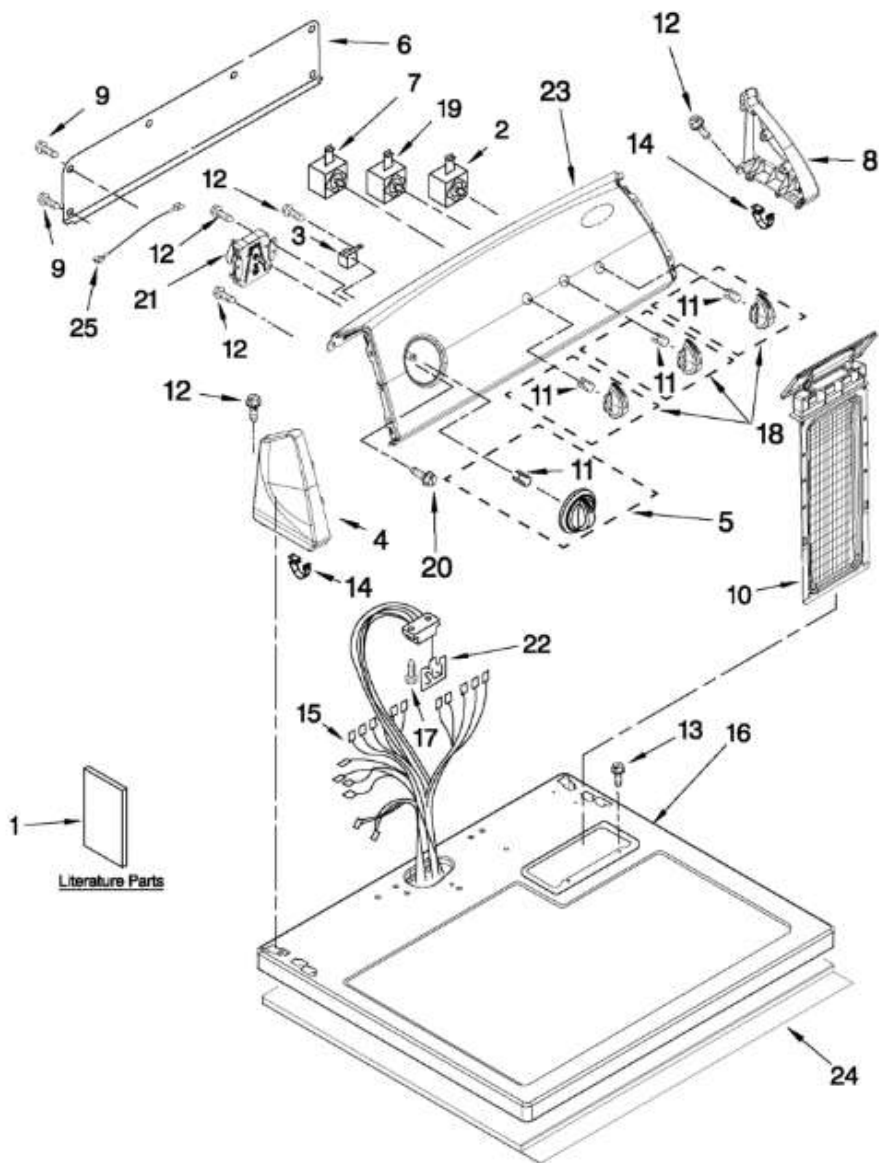

7MWGD1705YM0

7MWGD1705YM0

1	W10118081	Wiring Diagram
1	W10329763	INSTRUCTIONS,INSTALLATION
1	W10368973	USE & CARE GUIDE
2	WPW10117655	SWITCH,PUSH TO START
3	WP694419	BUZZER,MINI
4	WP8565957	END CAP (LEFT) (WHITE)
5	WPW10034750	ASSEMBLY,TIMER KNOB (WHITE/METALLIC)
6	W10103406	PANEL,REAR (CONSOLE)
7	8530169	SWITCH,ROTARY TEMPERATURE
8	WP8565954	END CAP (RIGHT) (WHITE)
9	WP693995	SCREW
10	WPW10717210	Lint Screen
11	WP8536939	CLIP,SPRING
12	3348629	SCREW
13	WP487240	SCREW
14	WP8312709	CLIP,CONSOLE
15	W10071310	HARNESS,WIRING
16	WP8563663	TOP (WHITE)
17	WP487240	SCREW
18	WPW10034380	ASSEMBLY,CONTROL KNOB (WHITE/METALLIC)
19	WP3405156	SWITCH,ROATARY (2 POS)
20	3400808	SCREW
21	WP8566184	ASSEMBLY,TIMER (60 HZ.)
22	WPW10476828	C-VERSION CONTROL
23	W10354025	ASSEMBLY,PANEL AND BRACKET
24	W10123956	PANEL,DAMPENING
25	W10113080	WIRE,JUMPER (BUZZER)

37	W10877261	WHITE
38	W11035878	Seal & Bearing Assembly
39	W10811916	PLUG,FRONT PANEL (WHITE)
40	WP691366	IDLER ASSEMBLY
41	WP3401402	CORD,POWER
42	W10854425	CLIP,FRONT PANEL
43	W10823508	BURNER ASSEMBLY (60 HZ) (TYPE 1) (WHITE RODGERS)
44	WP488729	SCREW
NI	49621	FOOT,OPTIONAL (EXTENDED LENGTH PACKAGE OF 2) (NOT INCLUDED)