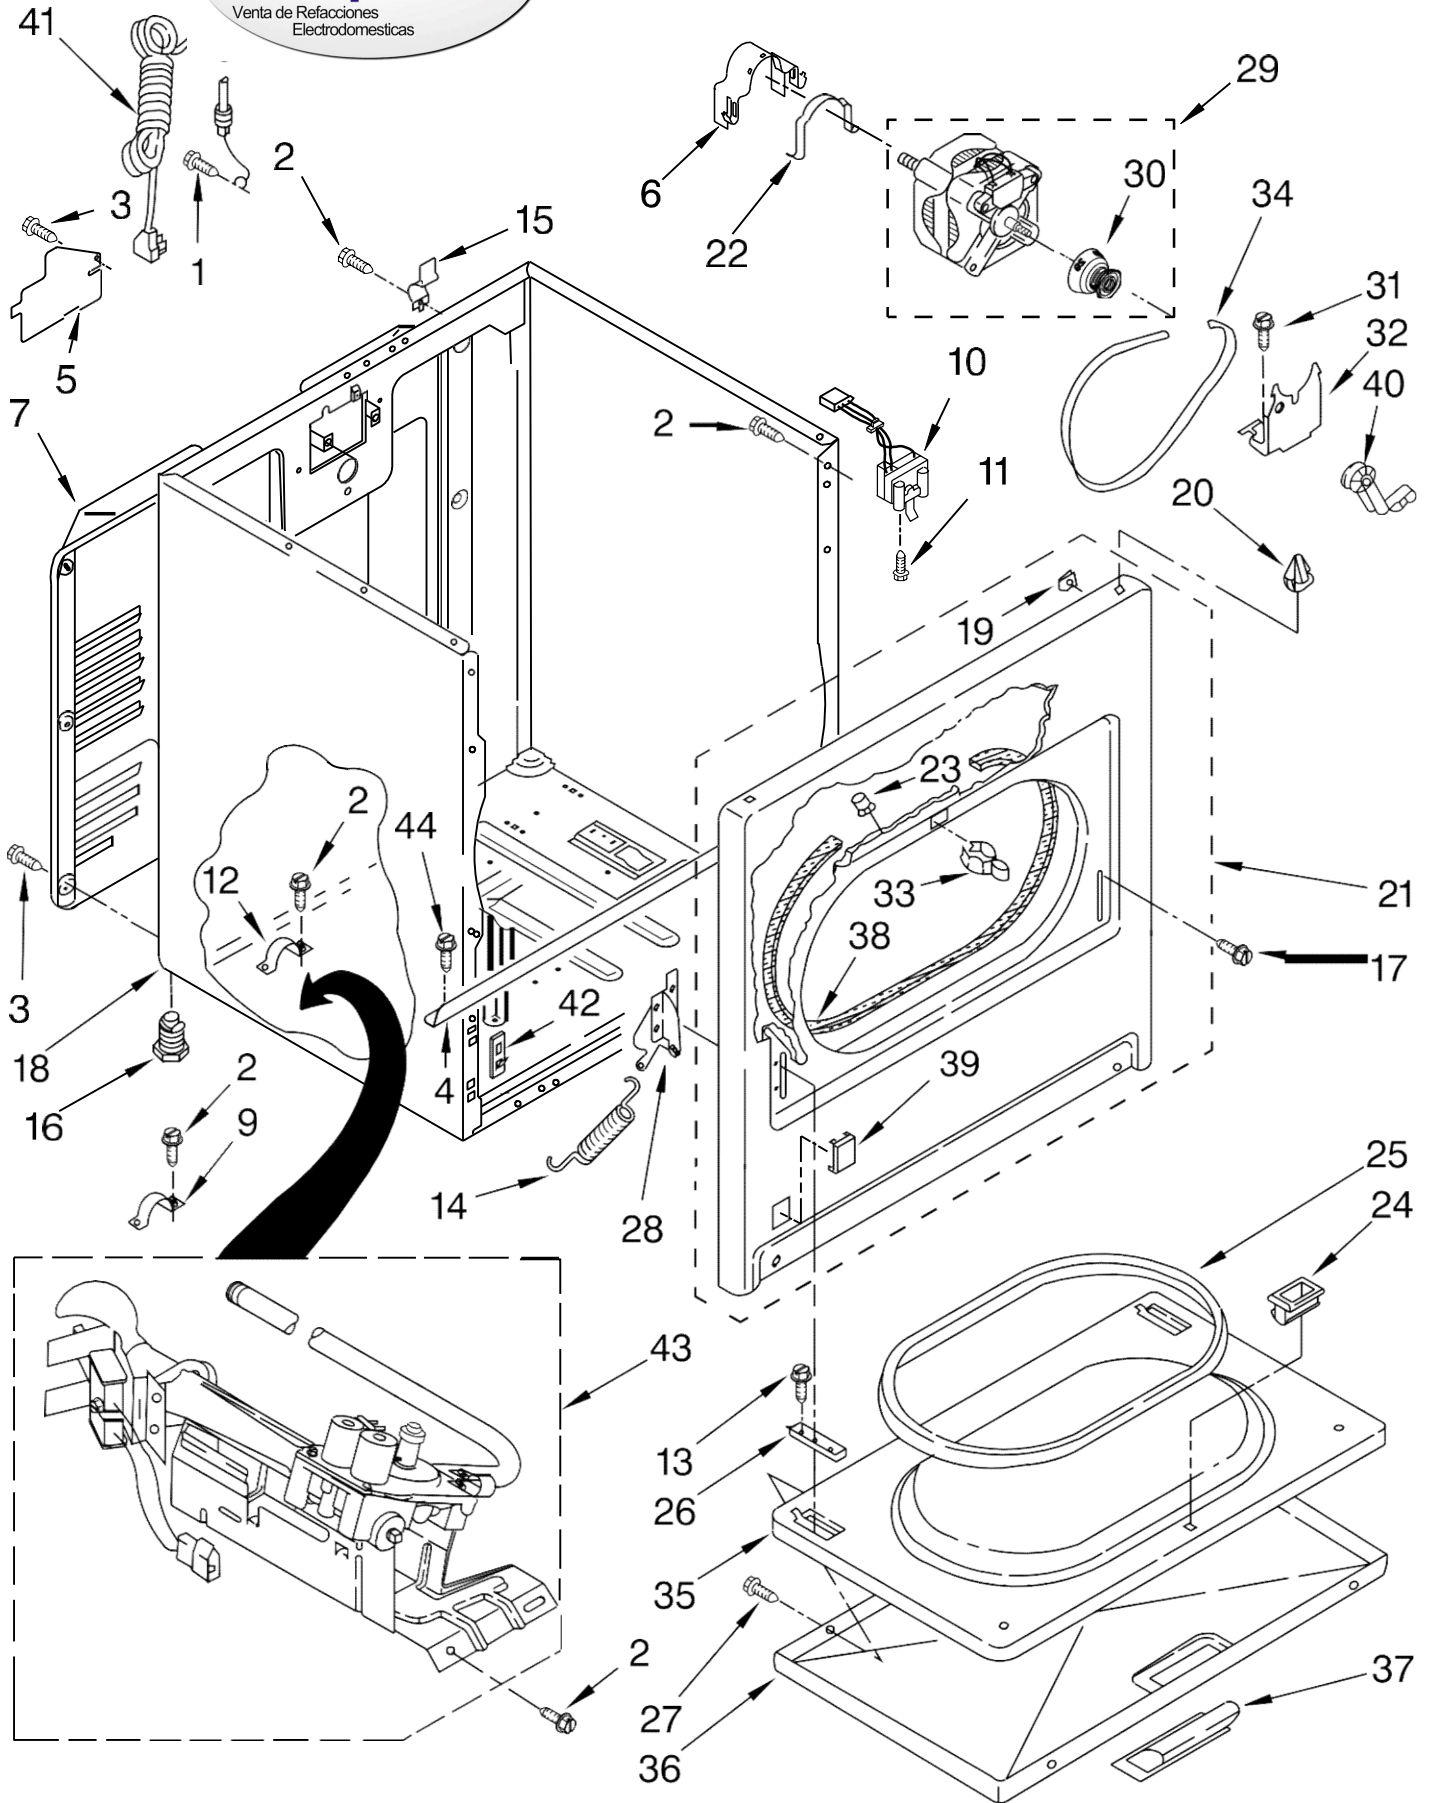

Secadora Whirlpool 7MWGD1705YM1

1
 Literature Parts

FOR ORDERING INFORMATION REFER TO PARTS PRICE LIST

Illus. No.	Part No.	DESCRIPTION
1		Literature Parts
	W10329763	Instructions, Installation
	W10368973	Use & Care Guide
	W10118081	Wiring Diagram
2	W10117655	Switch, Push To Start
3	694419	Buzzer, Mini
4	8566035	Cap, End (L.H.)
5	W10034750	Knob, Timer Assembly
6	W10103406	Panel, Rear Console
7	8530169	Switch, Temperature
8	8566032	Cap, End (R.H.)
9	693995	Screw, Hex Washer Head
10	8557857	Screen, Lint
11	8536939	Clip, Spring
12	3348629	Screw, 8-18 x 5/16
13	688983	Screw, 8-18 x 5/8
14	8312709	Clip-Console
15	8576542	Harness, Wiring
16	8559800	Top
17	359625	Screw, 8-18 x 1/2
18	W10034380	Knob, Control (3)
19	3405156	Switch, Rotary (Twist Mount)
20	3400818	Screw, Grounding
21	8566184	Timer Assembly (60 Hz.)
22	8558178	Control, Electronic
23	W10354025	Panel & Console Assembly
24	W10123956	Panel, Dampening
25	W10113080	Jumper, Buzzer
26	8566052	Bracket, Control