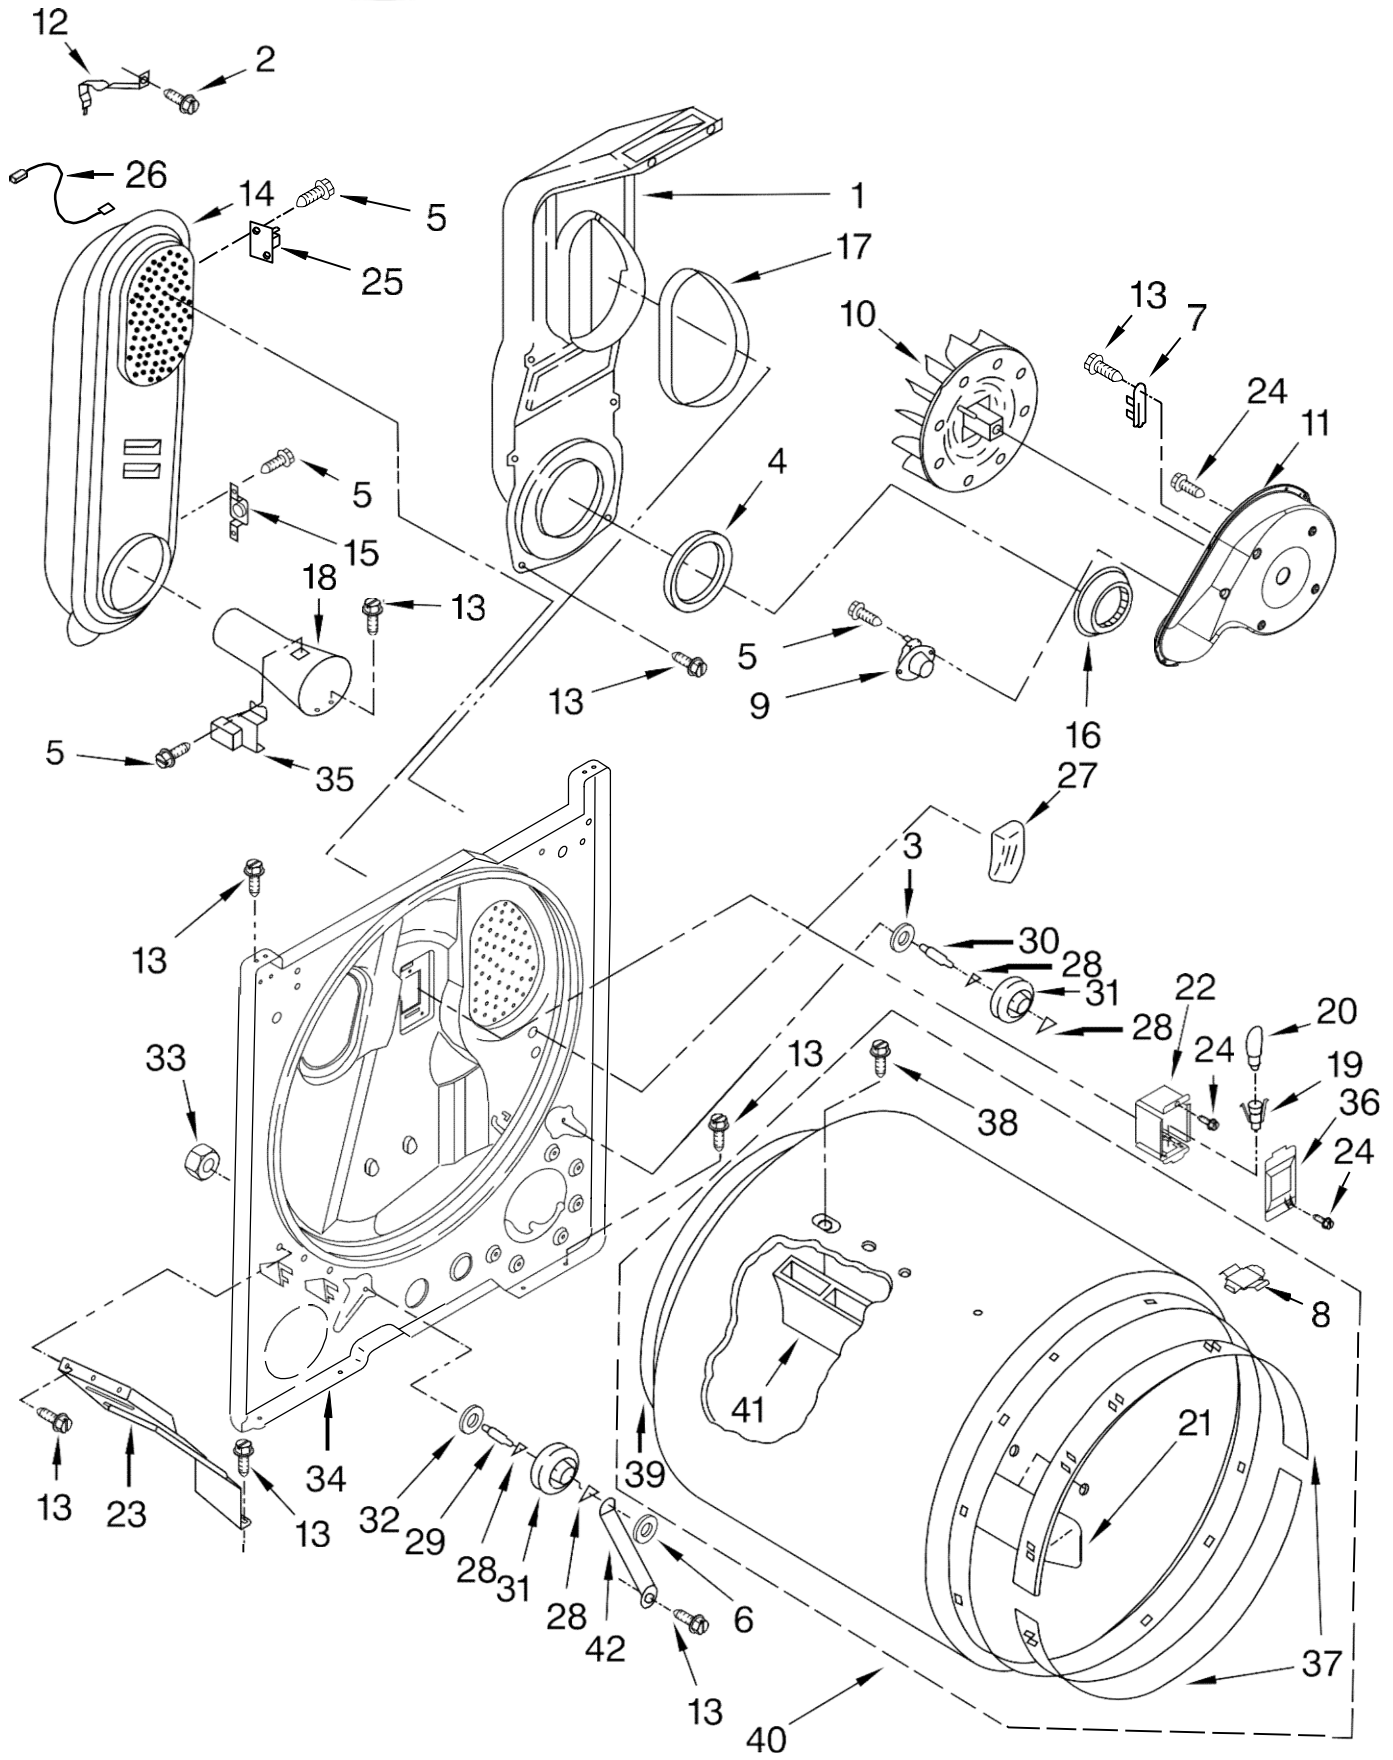

FOR ORDERING INFORMATION REFER TO PARTS PRICE LIST

Illus. No.	Part No.	DESCRIPTION
1	348368	Lint Chute Assembly
2	489463	Screw, 8-18 x 5/8
3	3388703	Washer-Support
4	347139	Seal, Lint Chute
5	90767	Screw, 8-18 x 3/8
6	90296	Clip
7	3392519	Thermal Fuse (91°C)
8	8066086	Drum Hole Plug
9	8318268	Thermostat, Internal-Bias
10	694089	Wheel, Blower (Includes Illus. 21)
11	8577230	Housing, Blower
12	3398161	Clip
13	343641	Screw, 10-16 x 1/2
14	8530285	Box, Heater
15	W10423382	Thermostat, 180 F (82°C)
16	696302	Shield, Exhaust
17	339956	Seal
18	8066049	Funnel, Burner
19	W10214261	Socket Assembly
20	3406124	Bulb
21	3403636	Baffle, Drum (1)
22	3977373	Bracket, Drum Light
23	3406022	Bracket, Bulkhead
24	3390647	Screw, 8-18 x 1/2
25	280010	Kit, Thermal Cut-Off (Includes Illus. 15)
26	3401707	Wire, Jumper
27	3976479	Pad, Sensor
28	690997	Ring, Tri
29	W10359270	Shaft, L.H.
30	W10359269	Shaft, R.H.
31	3397590	Roller, Support
32	348197	Washer, Support
33	W10298789	Nut, 3/8-16
34	3403414	Bulkhead
35	338906	Sensor, Radiant
36	3402841	Lens, Drum Light
37	692526	Ring, Bearing
38	W10219342	Screw, 8-16 x 1/2
39	W10352407	Seal, Rear Drum
40	695587	Drum Assembly
41	692490	Baffle, Drum
42	3976434	Bracket, Support