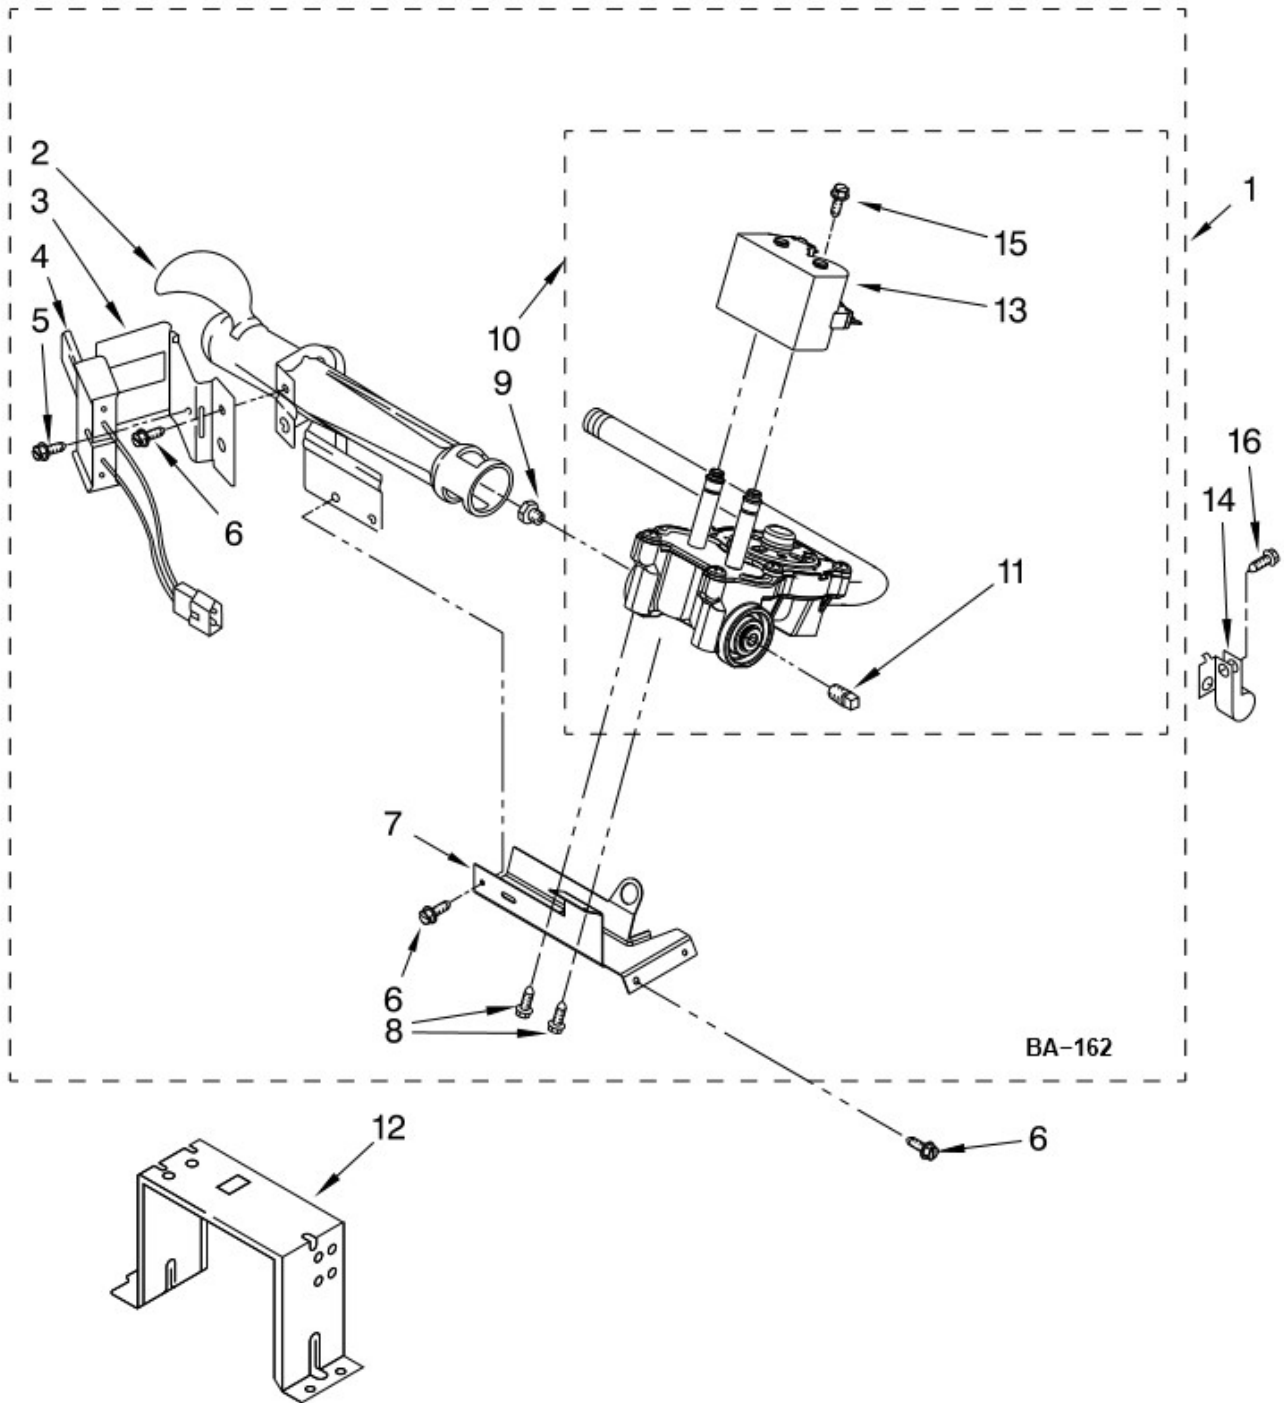

USE WITH TYPE 1 - NATURAL, TYPE 2 - MIXED,
AND TYPE 4 - LIQUEFIED PROPANE AND BUTANE GASES

Secadora Whirlpool 7MWGD1705YM1

USE WITH TYPE 1 – NATURAL, TYPE 2 – MIXED,
AND TYPE 4 – LIQUEFIED PROPANE AND BUTANE GASES

Illus. No.	Part No.	DESCRIPTION
1	W10336852	Burner Assembly 60 Hz. (Type 1 & 2)
2	688617	Tube, Burner
3	694298	Bracket, Ignitor
4	686590	Ignitor
5	3393909	Screw & Washer (8-32 x 5/8)
6	343641	Screw, 10-16 x 1/2
7	693986	Base, Burner
8	3387057	Screw, 8-18 x 3/8 (3)
9	234826	Orifice, Burner Type 1
10	W10304604	Valve, Gas 60 Hz. (Complete) (Includes Pipe & Illus. No. 7)
11	W10295523	Plug, Pipe
12	3389889	Bracket, Support
13	W10328463	Coil, 60 Hz.
14	3978776	Clamp, Pipe
15	326049536	Screw, Coil
16	3390647	Screw, 8-18 x 1/2

Following Parts Not Illustrated

49572A Conversion Kit
(Type 1 and 2)
to Type (4) L.P.G.

BA-162

FOR ORDERING INFORMATION REFER TO PARTS PRICE LIST