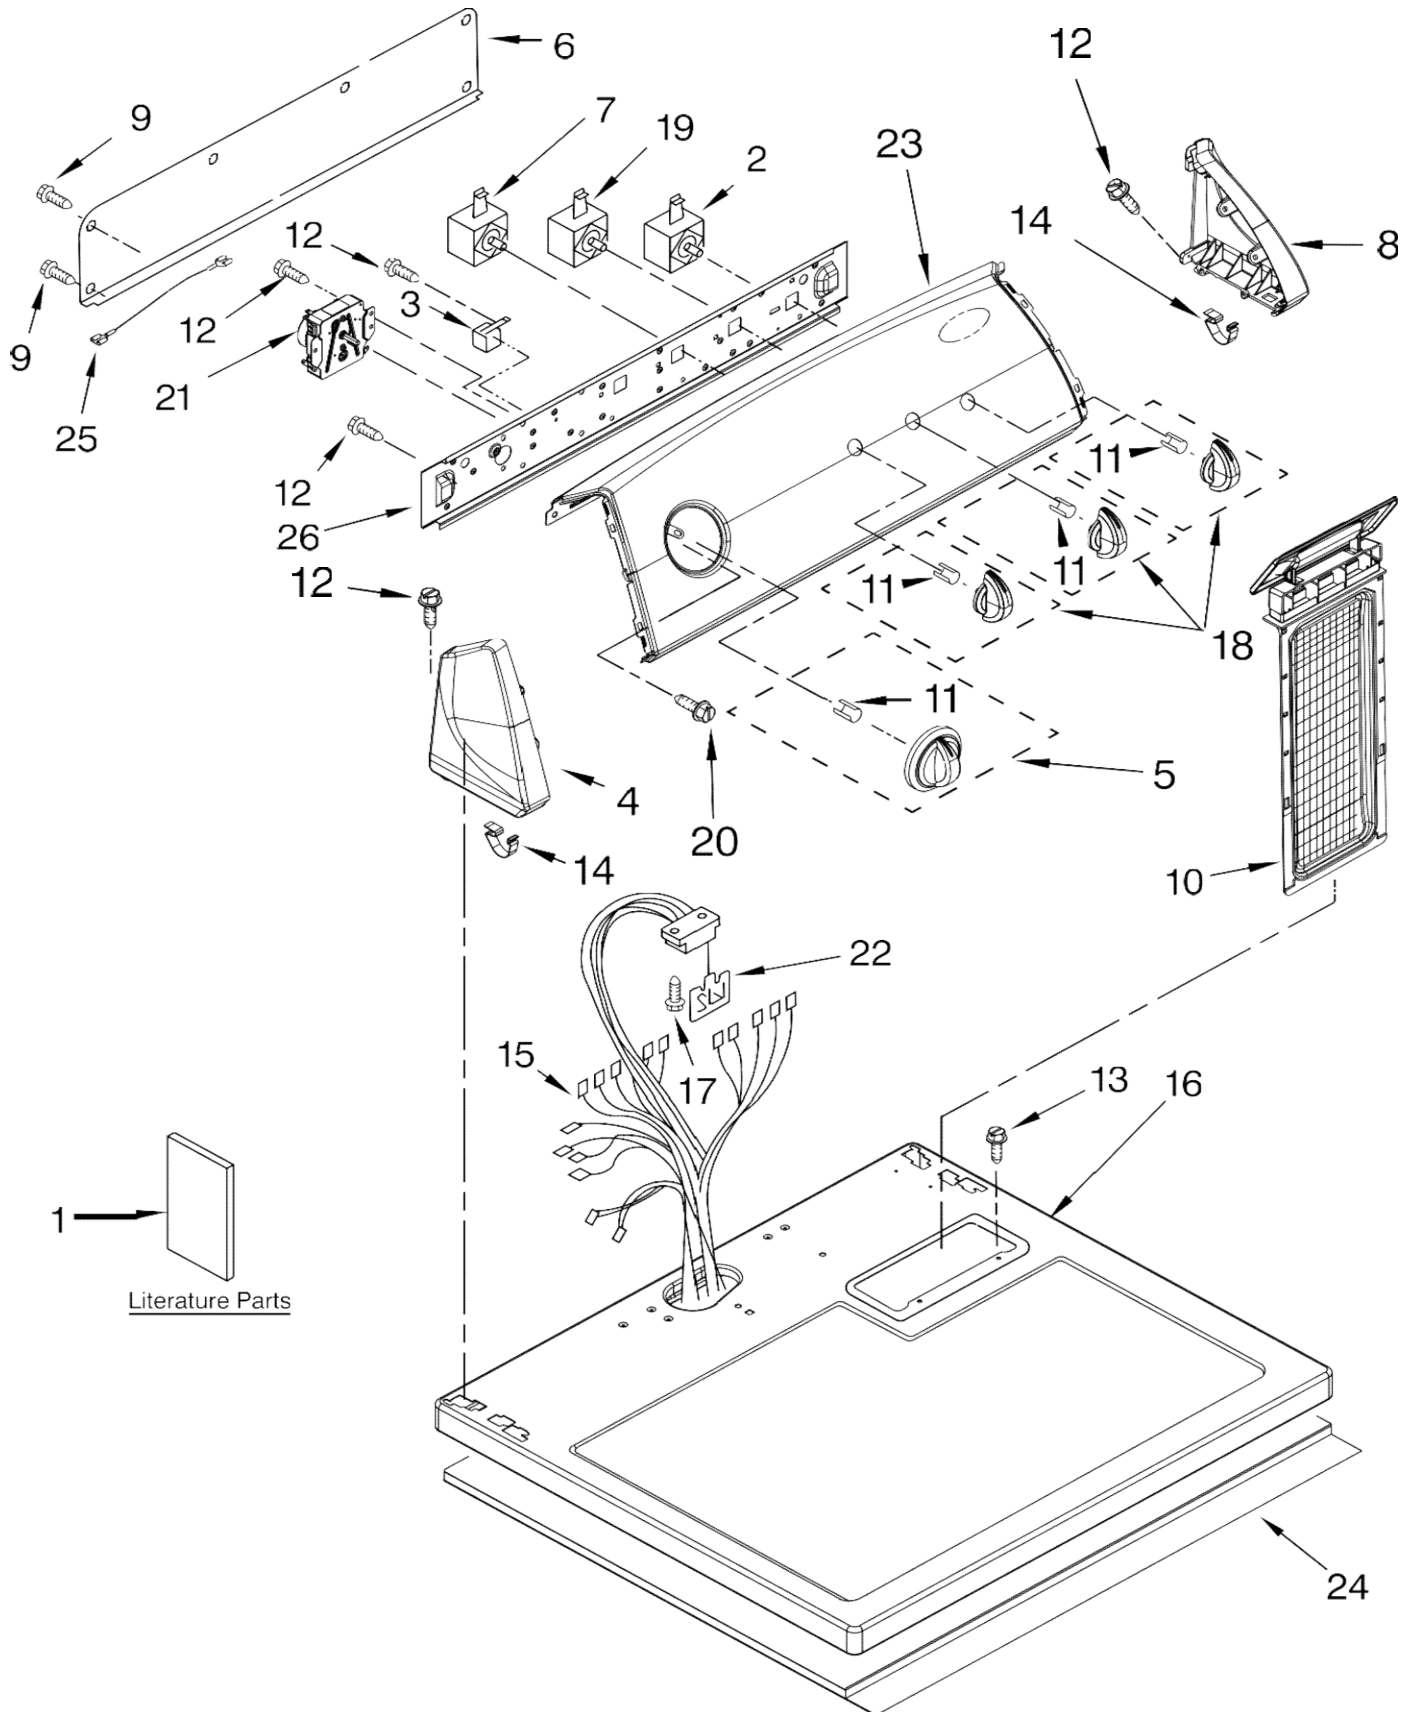

Secadora Whirlpool 7MWGD1705YM1

1
 Literature Parts

FOR ORDERING INFORMATION REFER TO PARTS PRICE LIST

Illus. No.	Part No.	DESCRIPTION
1		Literature Parts
	W10329763	Instructions, Installation
	W10368973	Use & Care Guide
	W10118081	Wiring Diagram
2	W10117655	Switch, Push To Start
3	694419	Buzzer, Mini
4	8566035	Cap, End (L.H.)
5	W10034750	Knob, Timer Assembly
6	W10103406	Panel, Rear Console
7	8530169	Switch, Temperature
8	8566032	Cap, End (R.H.)
9	693995	Screw, Hex Washer Head
10	8557857	Screen, Lint
11	8536939	Clip, Spring
12	3348629	Screw, 8-18 x 5/16
13	688983	Screw, 8-18 x 5/8
14	8312709	Clip-Console
15	8576542	Harness, Wiring
16	8559800	Top
17	359625	Screw, 8-18 x 1/2
18	W10034380	Knob, Control (3)
19	3405156	Switch, Rotary (Twist Mount)
20	3400818	Screw, Grounding
21	8566184	Timer Assembly (60 Hz.)
22	8558178	Control, Electronic
23	W10354025	Panel & Console Assembly
24	W10123956	Panel, Dampening
25	W10113080	Jumper, Buzzer
26	8566052	Bracket, Control