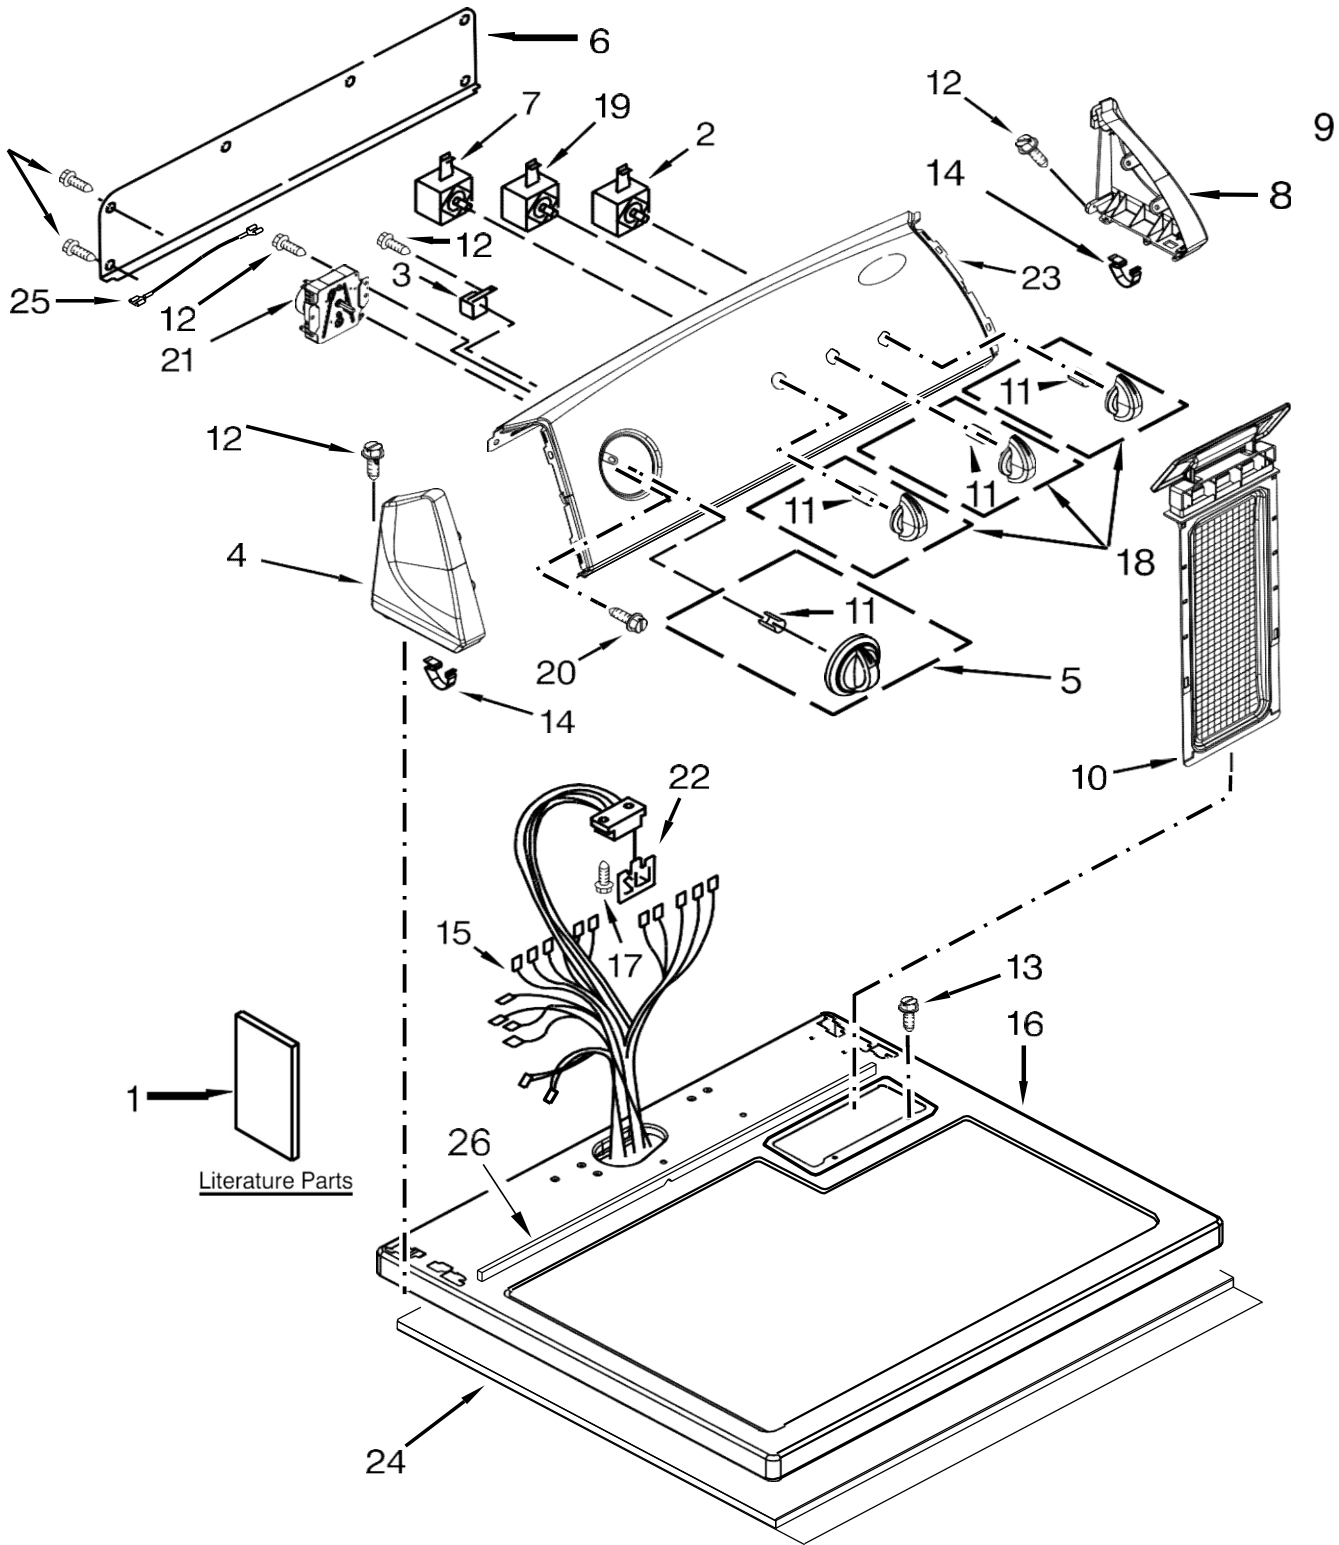

Secadora Whirlpool 7MWGD1705YM03

Secadora Whirlpool 7MWGD1705YM03

<u>Illus.</u> <u>No.</u>	<u>Part No.</u> <u>Description</u>	<u>Illus.</u> <u>No.</u>	<u>Part No.</u> <u>Description</u>	<u>Illus.</u> <u>No.</u>	<u>Part No.</u> <u>Description</u>
1	Literature Parts W10329763 Instructions, Installation W10368973 Use & Care Guide W10118081 Wiring Diagram	8	End Cap (Right) 8566032 White	18	Assembly, Control Knob W10034380 White/Metallic
2	W10117655 Switch, Push ToStart	9	693995 Screw	19	3405156 Switch, Wrinkle Guard
3	694419 Buzzer, Mini	10	8557857 Lint Screen	20	3400818 Screw
4	End Cap (Left) 8566035 White	11	8536939 Clip, Spring	21	8566184 Assembly, Timer (60 Hz.)
5	Assembly, Timer Knob W10034750 White/Metallic	12	3348629 Screw	22	W10476828 Control, Electronic
6	W10103406 Panel, Rear (Console)	13	688983 Screw	23	W10354025 Assembly, Panel and Bracket
7	8530169 Switch, Rotary Temperature	14	8312709 Clip, Console	24	W10123956 Panel, Dampening
		15	8576542 Harness, Wiring	25	W10113080 Wire, Jumper (Buzzer)
		16	Top 8559800 White	26	W10316616 Seal, Foam
		17	359625 Screw		

Secadora Whirlpool 7MWGD1705YM03

<u>Illus. No.</u>	<u>Part No.</u>	<u>Description</u>
1	8533974	Screw
2	343641	Screw
3	693995	Screw
4	W10236073	Bracket, Cabinet
5	3396795	Cover, Terminal Block
6	3404162	Clamp, Motor (With Shield)
7	W10571724	Panel, Rear
8	W10595510	Tape, Foil
9	3980175	Clamp, Elbow
10	W10569603	Switch, Door
11	697773	Screw
12	341029	Clamp, Pipe
13	3357011	Screw
14	W10041960	Spring, Door
15	8066217	Hinge, Top
16	3392100	Foot, Dryer
	279810	Foot, Optional (Extended Length Package Of 2) (Not Included)