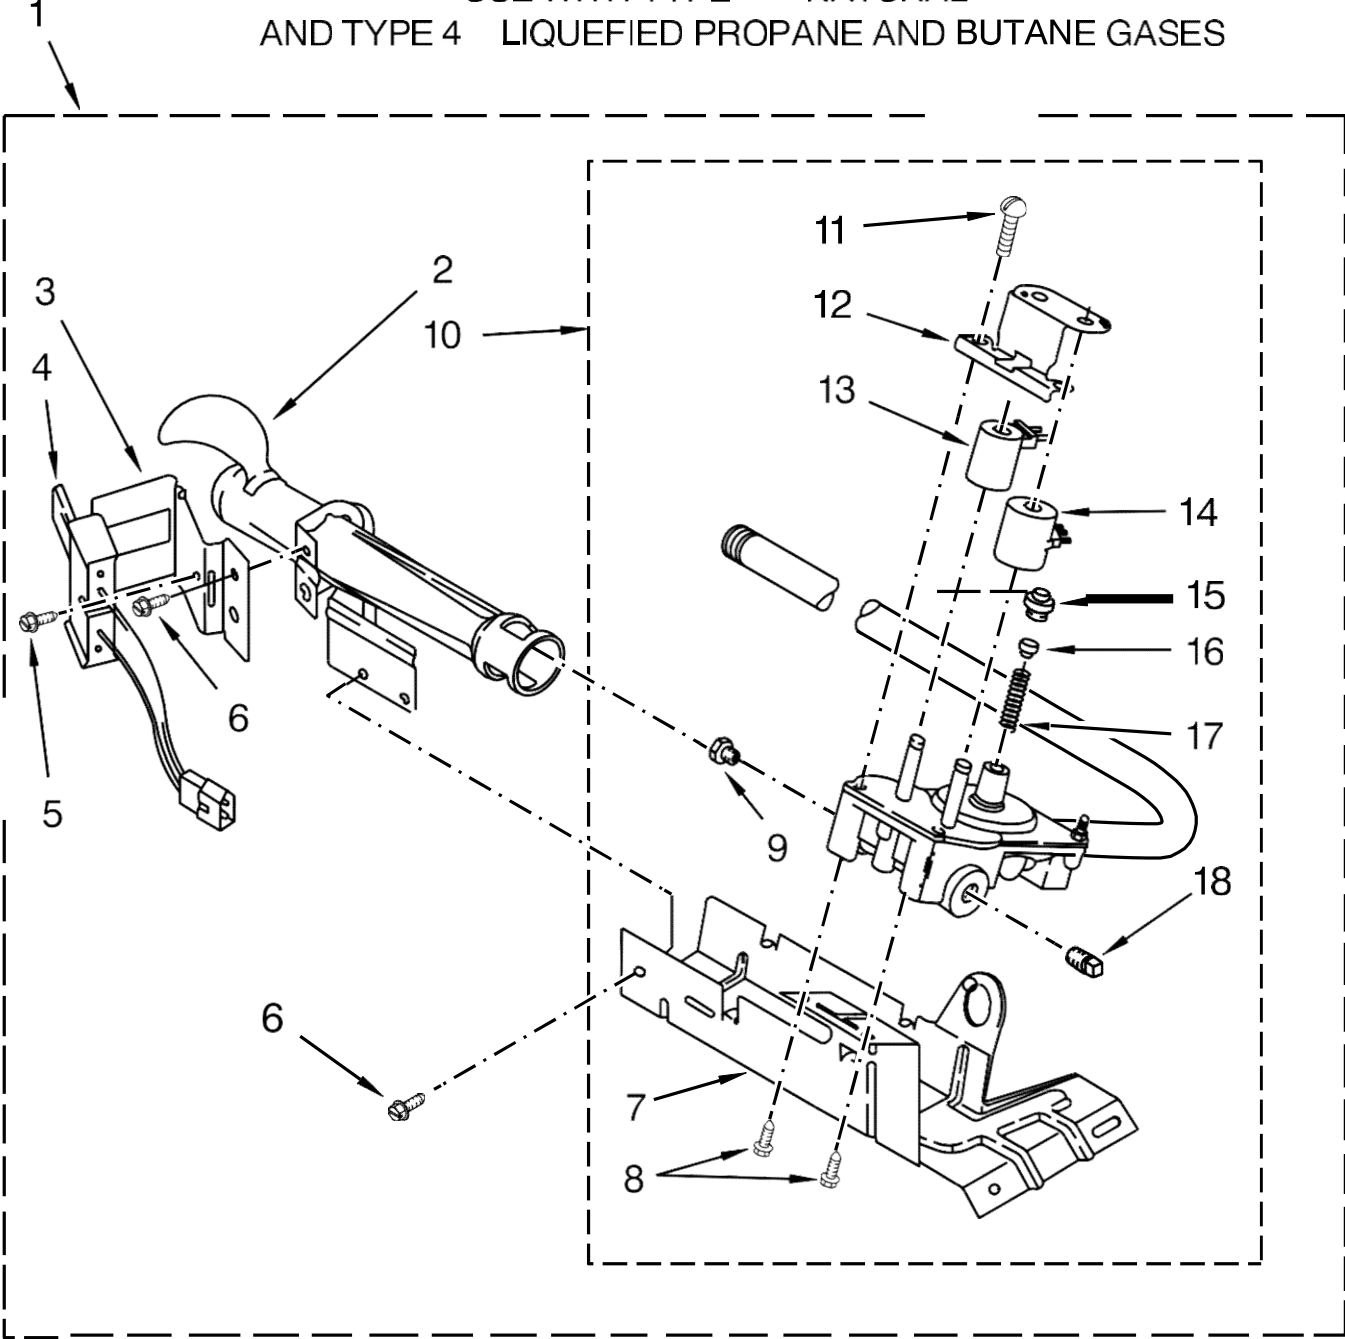

USE WITH TYPE 1 - NATURAL
AND TYPE 4 LIQUEFIED PROPANE AND BUTANE GASES

Secadora Whirlpool 7MWGD1705YM03

<u>Illus.</u> <u>No.</u>	<u>Part No.</u> <u>Description</u>	<u>Illus.</u> <u>No.</u>	<u>Part No.</u> <u>Description</u>	<u>Illus.</u> <u>No.</u>	<u>Part No.</u> <u>Description</u>
1	8318272 Burner Assembly (60 Hz) (Type 1) (White Rodgers)	9	Orifice, Burner	15	694424 Leak, Limiter
2	688617 Tube, Burner		234826 Type 1 (Natural)	16	694423 Screw, Regulator Adjustment
3	694298 Bracket, Ignitor		229742 Type 4 (Butane)	17	694422 Spring, Regulator
4	686590 Ignitor	10	234868 Type 4 (Propane)	18	239822 Plug, Pipe
5	W10366705 Screw	11	8318277 Valve, Gas (60 Hz)		Following Parts Not Illustrated
6	343641 Screw	12	694421 Screw, Coil		694572 Conversion Kit (Type 1 and 2) to Type (4) L.P.G.
7	693986 Base, Burner	13	694538 Bracket, Coil		
8	3387057 Screw	14	694540 Coil, 60 Hz. (2 Terminal) (Main)		
			694539 Coil, 60 Hz (Split) (3 Terminal) (Pilot Position)