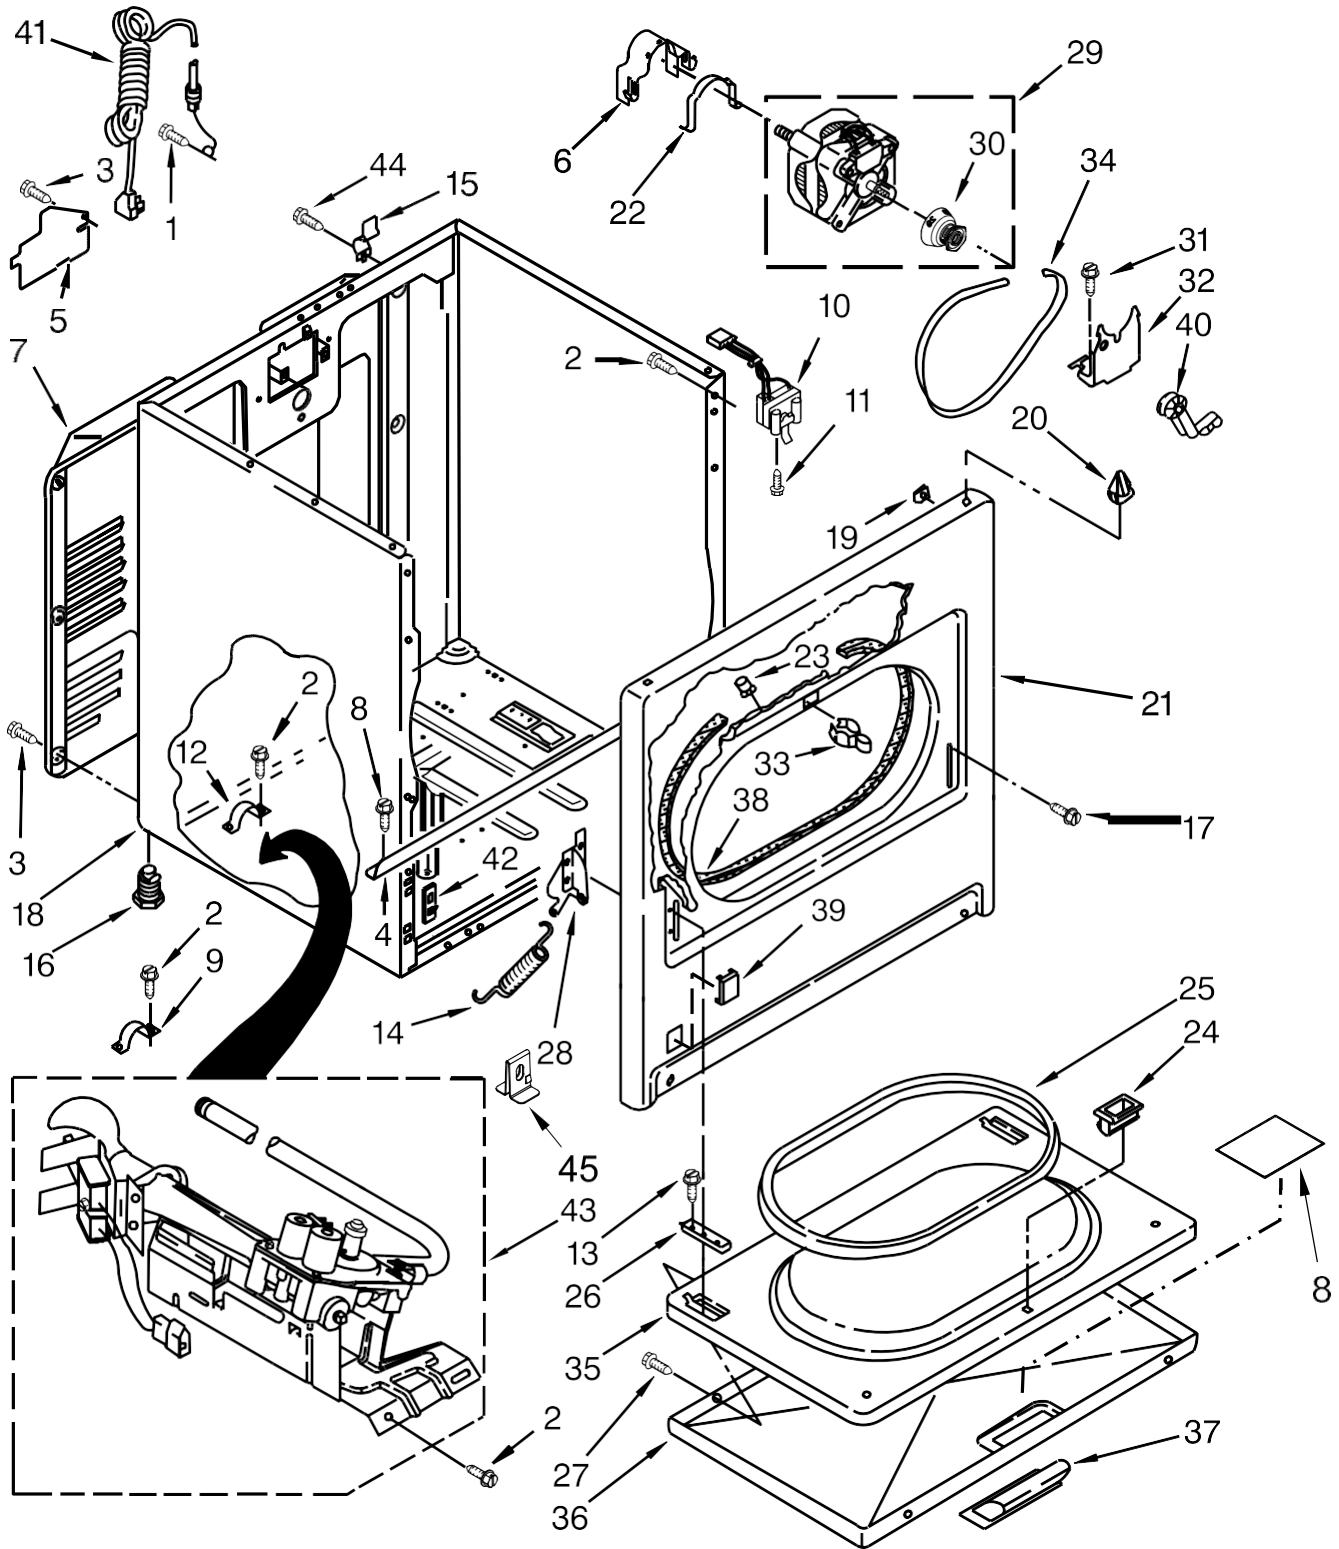

Secadora Whirlpool 7MWGD1705YM03

Secadora Whirlpool 7MWGD1705YM03

<u>Illus.</u> <u>No.</u>	<u>Part No.</u> <u>Description</u>	<u>Illus.</u> <u>No.</u>	<u>Part No.</u> <u>Description</u>	<u>Illus.</u> <u>No.</u>	<u>Part No.</u> <u>Description</u>
1	Literature Parts W10329763 Instructions, Installation W10368973 Use & Care Guide W10118081 Wiring Diagram	8	End Cap (Right) 8566032 White	18	Assembly, Control Knob W10034380 White/Metallic
2	W10117655 Switch, Push ToStart	9	693995 Screw	19	3405156 Switch, Wrinkle Guard
3	694419 Buzzer, Mini	10	8557857 Lint Screen	20	3400818 Screw
4	End Cap (Left) 8566035 White	11	8536939 Clip, Spring	21	8566184 Assembly, Timer (60 Hz.)
5	Assembly, Timer Knob W10034750 White/Metallic	12	3348629 Screw	22	W10476828 Control, Electronic
6	W10103406 Panel, Rear (Console)	13	688983 Screw	23	W10354025 Assembly, Panel and Bracket
7	8530169 Switch, Rotary Temperature	14	8312709 Clip, Console	24	W10123956 Panel, Dampening
		15	8576542 Harness, Wiring	25	W10113080 Wire, Jumper (Buzzer)
		16	Top 8559800 White	26	W10316616 Seal, Foam
		17	359625 Screw		

Secadora Whirlpool 7MWGD1705YM03

<u>Illus. No.</u>	<u>Part No.</u>	<u>Description</u>
1	8533974	Screw
2	343641	Screw
3	693995	Screw
4	W10236073	Bracket, Cabinet
5	3396795	Cover, Terminal Block
6	3404162	Clamp, Motor (With Shield)
7	W10571724	Panel, Rear
8	W10595510	Tape, Foil
9	3980175	Clamp, Elbow
10	W10569603	Switch, Door
11	697773	Screw
12	341029	Clamp, Pipe
13	3357011	Screw
14	W10041960	Spring, Door
15	8066217	Hinge, Top
16	3392100	Foot, Dryer
	279810	Foot, Optional (Extended Length Package Of 2) (Not Included)