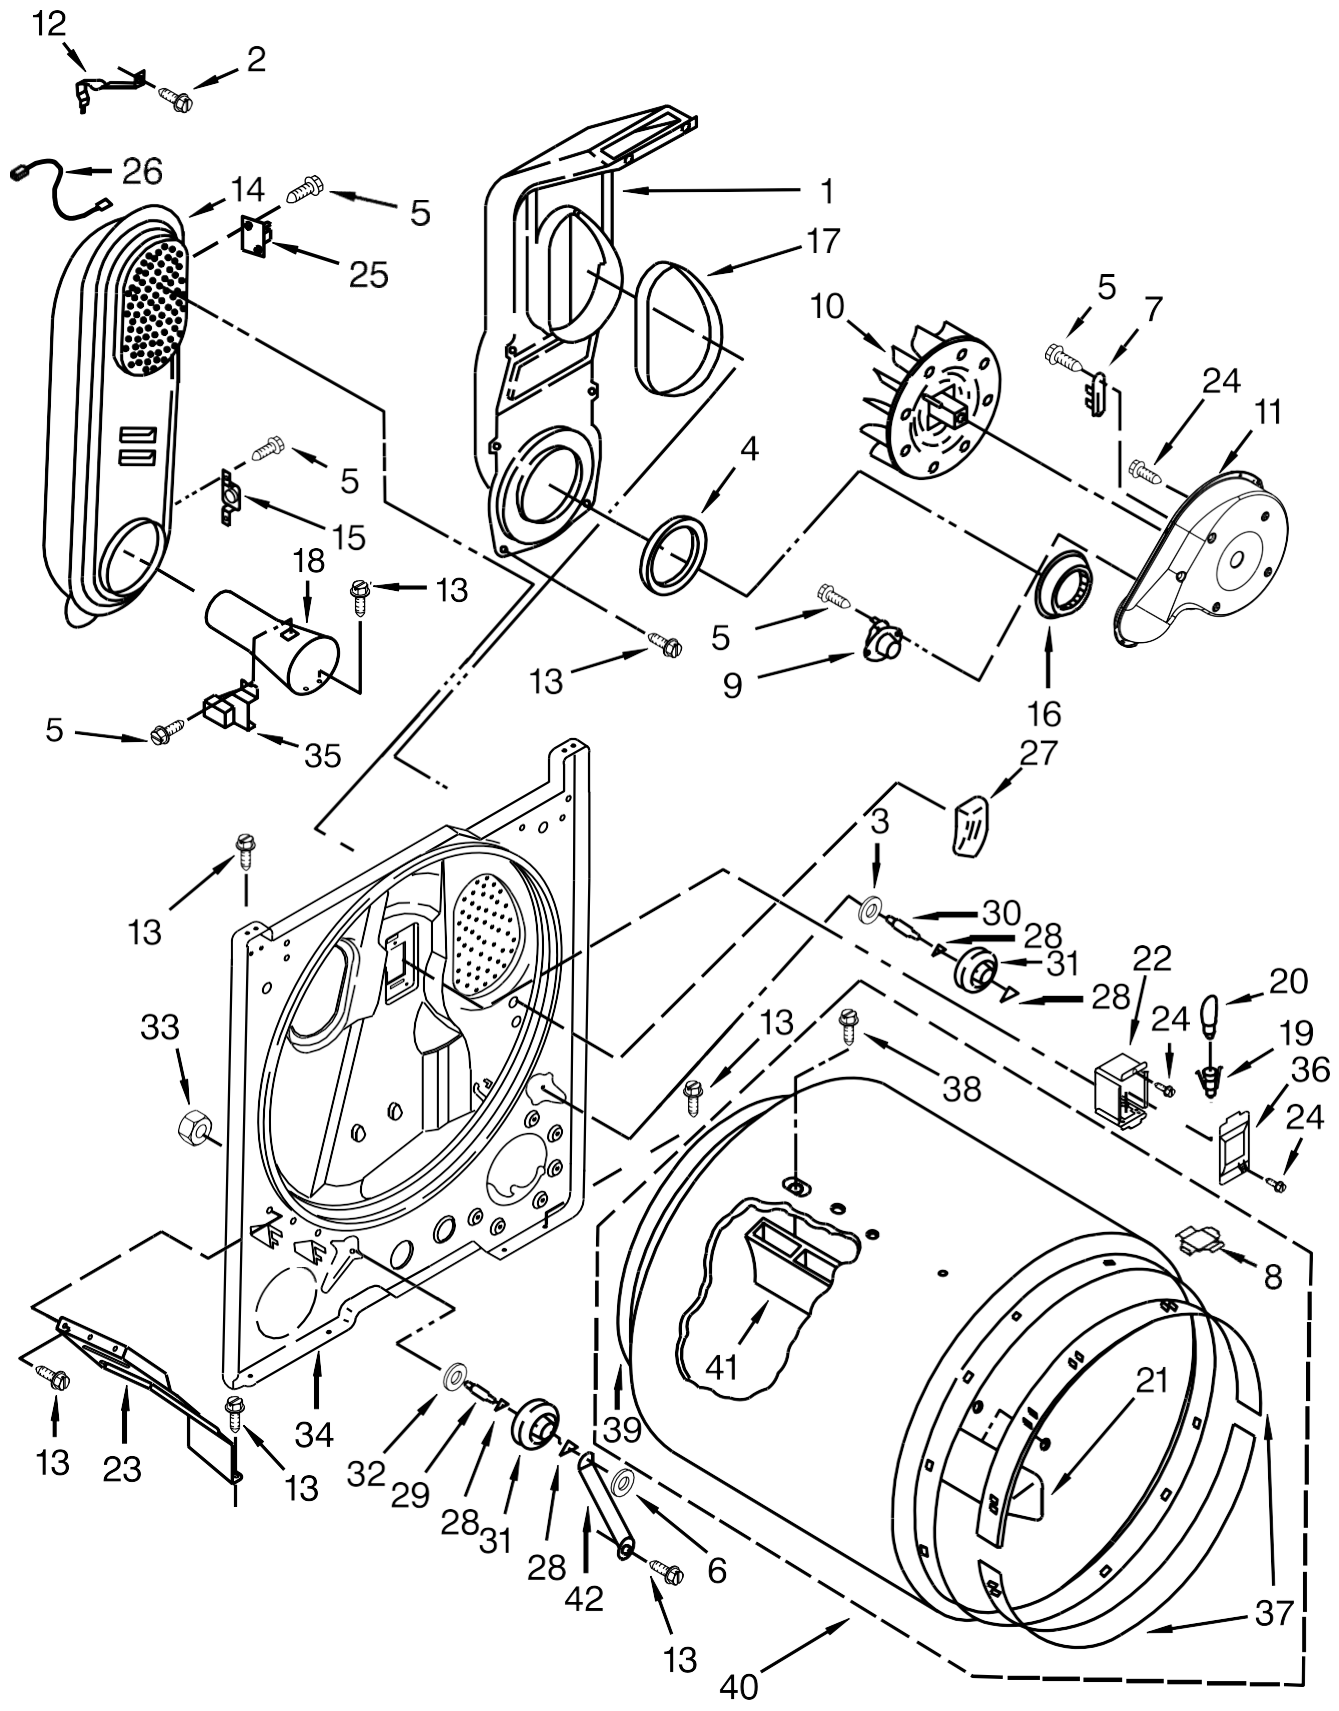

Secadora Whirlpool 7MWGD1705YM03

<u>Illus. No.</u>	<u>Part No.</u>	<u>Description</u>
1	348368	Assembly, Lint Chute
2	489463	Screw
3	3388703	Washer
4	347139	Seal, Lint Chute
5	90767	Screw
6	90296	Nut, Push On
7	3392519	Fuse, Thermal (91C)
8	8066086	Plug, Drum Hole
9	8318268	Thermostat
10	694089	Wheel, Blower
11	8577230	Housing, Blower
12	3398161	Clip, Heater Box
13	343641	Screw
14	8530285	Box, Heater (96C)
15	W10423382	Thermostat H.L SPST (180F)

<u>Illus. No.</u>	<u>Part No.</u>	<u>Description</u>
16	W10389567	Shield, Exhaust
17	339956	Seal
18	8066049	Funnel, Burner Light
19	W10214261	Socket, Light
20	3406124	Bulb, Light
21	3403636	Baffle, Drum (Short)
22	3977373	Bracket, Drum Light
23	3406022	Bracket, Bulkhead Chute
24	3390647	Screw
25	3977394	Thermal Cut-Off
26	3401707	Jumper, Wire
27	3976479	Pad, Sensor
28	W10512946	Washer, Tri Ring
29	W10359270	Shaft, Drum Roller - Left Hand Thread

<u>Illus. No.</u>	<u>Part No.</u>	<u>Description</u>
30	W10359269	Shaft, Drum Roller - Right Hand Thread
31	3397590	Roller, Support
32	348197	Washer
33	W10298789	Nut, Hex
34	3403414	Bulkhead
35	338906	Sensor, Radiant
36	3402841	Lens, Drum Light
37	692526	Bearing, Ring
38	W10219342	Screw
39	W10389561	Seal, Rear Drum
40	W10389436	Assembly, Drum (Complete)
41	692490	Baffle, Drum (Long)
42	3976434	Bracket, Support