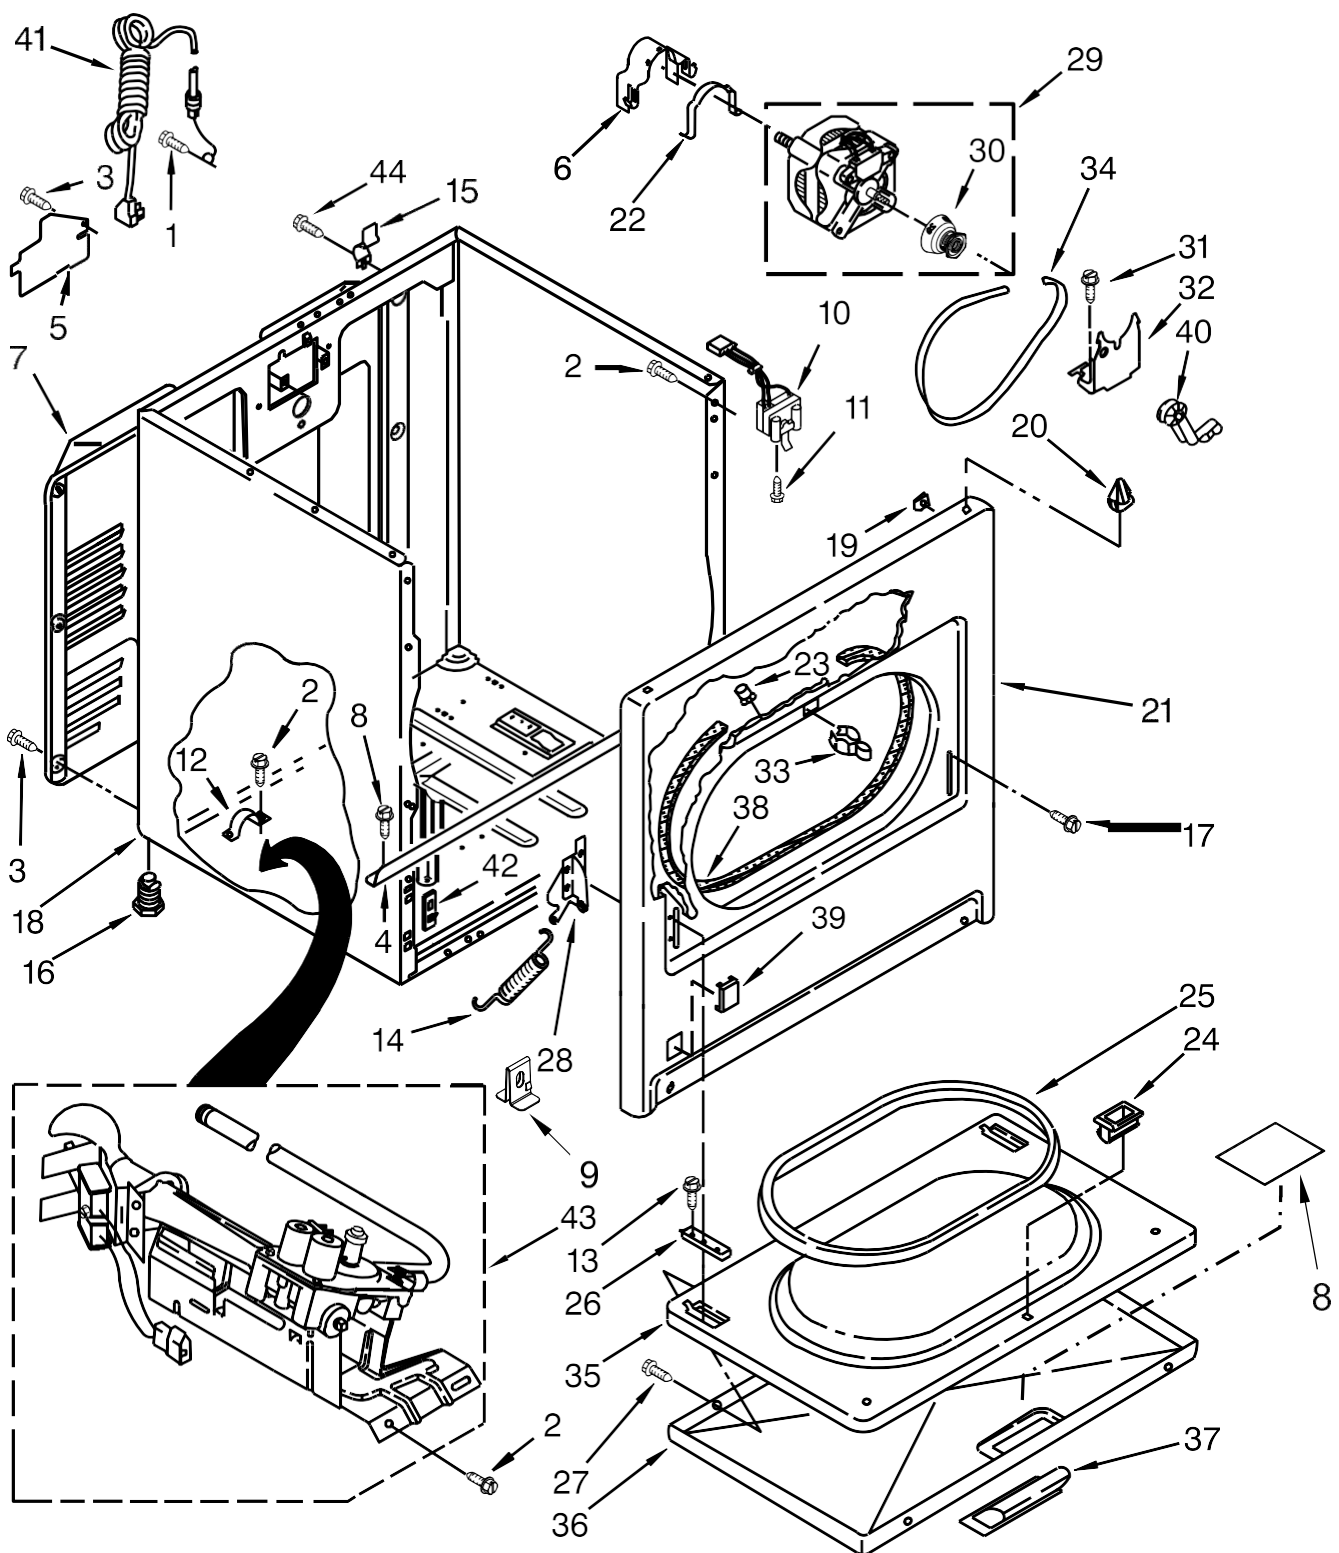

Secadora Whirlpool 7MWGD1705YM04

<u>Illus. No.</u>	<u>Part No.</u>	<u>Description</u>
1		Literature Parts
	W10329763	Instructions, Installation
	W10368973	Use & Care Guide
	W10185994	Wiring Diagram
2	W10117655	Switch, Push ToStart
3	694419	Buzzer, Mini
4		End Cap (Left)
	8566035	White
5		Assembly, Timer Knob
	W10034750	White/Metallic
6	W10103406	Panel, Rear (Console)
7	8530169	Switch, Rotary Temperature

<u>Illus. No.</u>	<u>Part No.</u>	<u>Description</u>
8		End Cap (Right)
	8566032	White
9	693995	Screw
10		Screen, Lint
	W10641634	White
11	8536939	Clip, Spring
12	3348629	Screw
13	688983	Screw
14	8312709	Clip, Console
15	W10640704	Harness, Wiring
16		Top
	8559800	White
17	359625	Screw

<u>Illus. No.</u>	<u>Part No.</u>	<u>Description</u>
18		Assembly, Control Knob
	W10034380	White/Metallic
19	3405156	Switch, Wrinkle Guard
20	3400818	Screw
21	W10185992	Timer Assembly (60 Hz.)
22	W10476828	Control, Electronic
23	W10354025	Assembly, Panel and Bracket
24	W10123956	Panel, Dampening
25	W10316616	Seal, Foam

<u>Illus. No.</u>	<u>Part No.</u>	<u>Description</u>
32	348780	Base, Motor
33	696144	Strike, Door
34	W10131364	Belt, Drive
35	695737	Door, Rear
36		Door, Front
	3393549	White
37	W10095180	Handle, Door
38	W10663510	Assembly, Seal and Bearing
39		Plug, Front Panel
	8564457	White
40	691366	Idler Assembly
41	344020	Cord, Power
42	3394083	Clip, Front Panel
43	8318272	Burner Assembly (60 Hz) (Type 1) (White Rodgers)
44	3390631	Screw