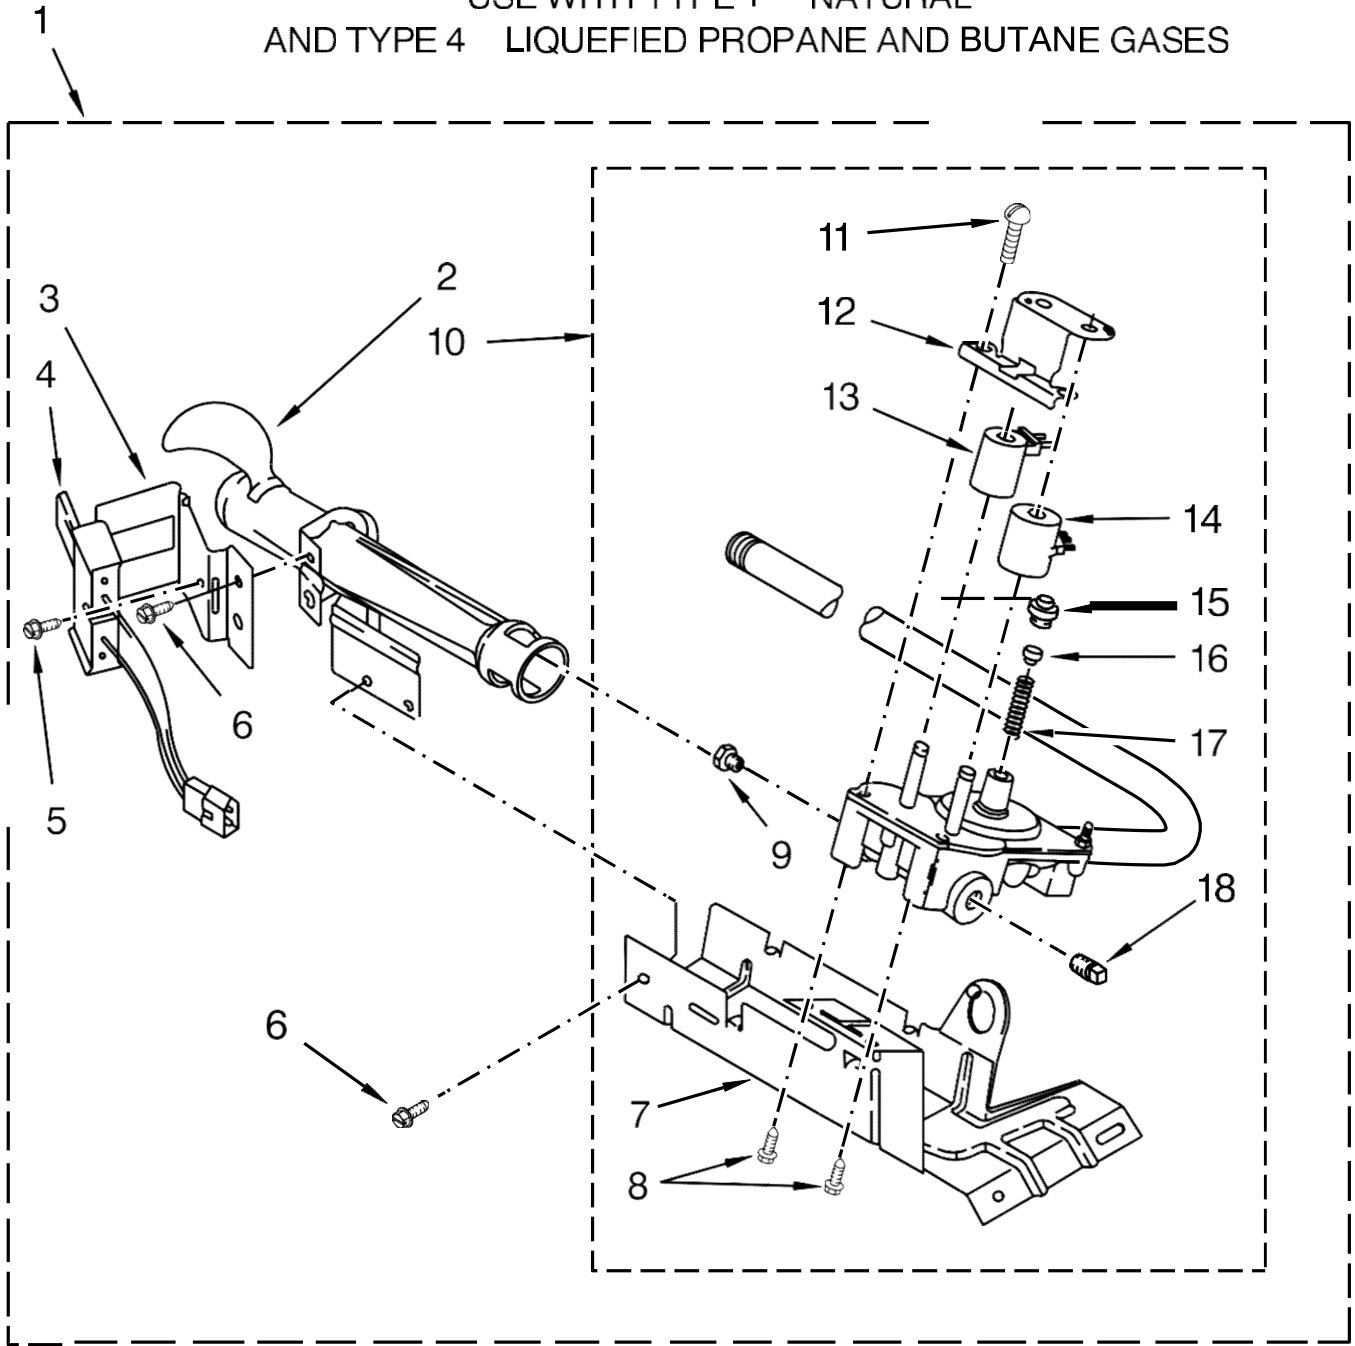

USE WITH TYPE 1 - NATURAL
AND TYPE 4 LIQUEFIED PROPANE AND BUTANE GASES

Secadora Whirlpool 7MWGD1705YM04

<u>Illus. No.</u>	<u>Part No.</u>	<u>Description</u>
1	8318272	Burner Assembly (60 Hz) (Type 1) (White Rodgers)
2	688617	Tube, Burner
3	694298	Bracket, Ignitor
4	686590	Ignitor
5	W10366705	Screw
6	343641	Screw
7	693986	Base, Burner
8	3387057	Screw

<u>Illus. No.</u>	<u>Part No.</u>	<u>Description</u>
9		Orifice, Burner
	234826	Type 1 (Natural)
	229742	Type 4 (Butane)
	234868	Type 4 (Propane)
10	8318277	Valve, Gas (60 Hz)
11	694421	Screw, Coil
12	694538	Bracket, Coil
13	694540	Coil, 60 Hz. (2 Terminal) (Main)
14	694539	Coil, 60 Hz (Split) (3 Terminal) (Pilot Position)

<u>Illus. No.</u>	<u>Part No.</u>	<u>Description</u>
15	694424	Leak, Limiter
16	694423	Screw, Regulator Adjustment
17	694422	Spring, Regulator
18	239822	Plug, Pipe
		Following Parts Not Illustrated
	W10307153	Conversion Kit (Type 1 and 2) to Type (4) L.P.G.