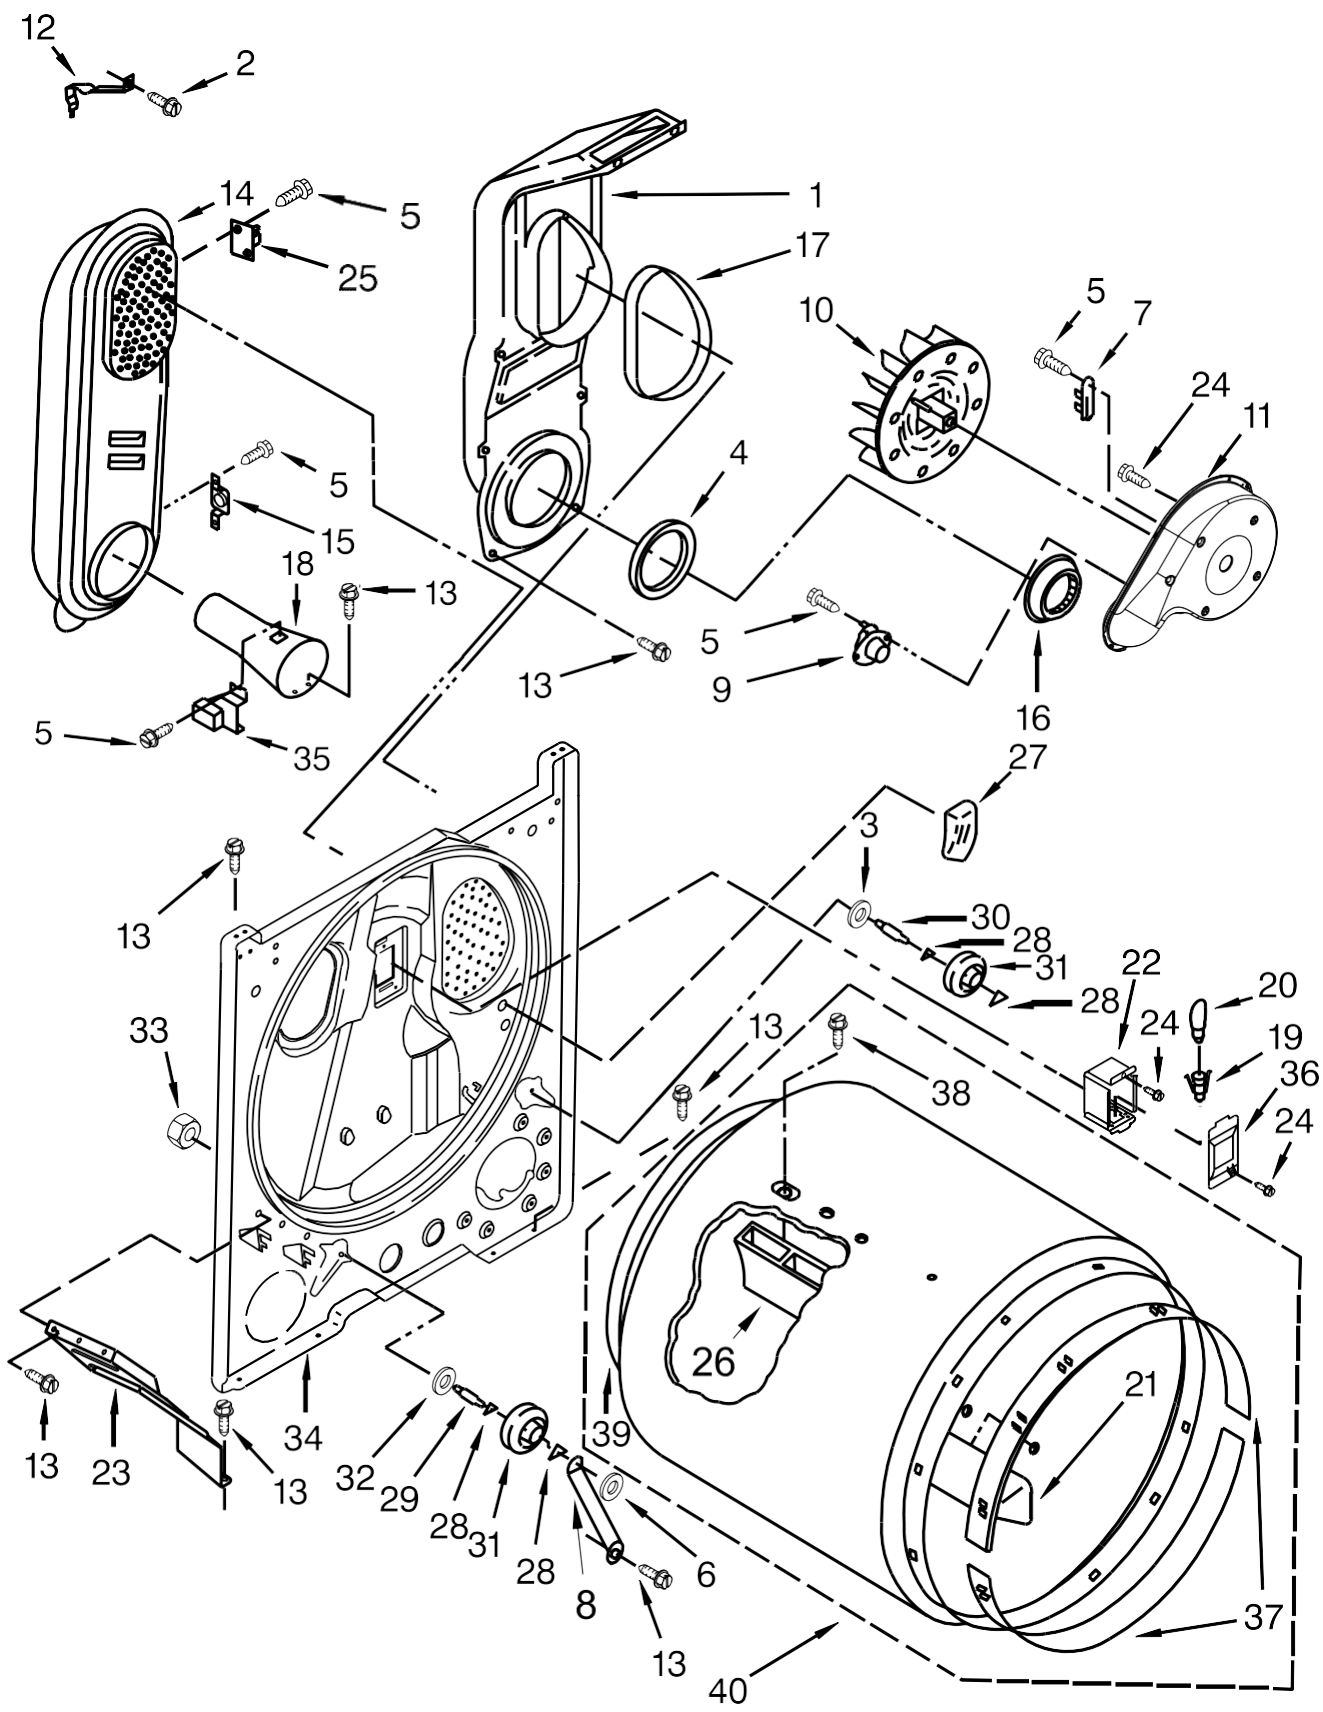

Secadora Whirlpool 7MWGD1705YM04

<u>Illus. No.</u>	<u>Part No.</u>	<u>Description</u>
1	348368	Assembly, Lint Chute
2	489463	Screw
3	3388703	Washer
4	347139	Seal, Lint Chute
5	90767	Screw
6	90296	Nut, Push On
7	3392519	Fuse, Thermal (91C)
8	3976434	Bracket, Support
9	8318268	Thermostat
10	694089	Wheel, Blower
11	8577230	Housing, Blower
12	3398161	Clip, Heater Box
13	343641	Screw
14	8530285	Box, Heater (96C)
15	W10423382	Thermostat H.L SPST (180F)
16	W10389567	Shield, Exhaust

<u>Illus. No.</u>	<u>Part No.</u>	<u>Description</u>
17	339956	Seal
18	8066049	Funnel, Burner Light
19	W10214261	Socket, Light
20	3406124	Bulb, Light
21	3403636	Baffle, Drum (Short)
22	3977373	Bracket, Drum Light
23	3406022	Bracket, Bulkhead Chute
24	3390647	Screw
25	3977394	Thermal Cut-Off
26	692490	Baffle, Drum (Long)
27	3976479	Pad, Sensor
28	W10512946	Washer, Tri Ring
29	W10359270	Shaft, Drum Roller - Left Hand Thread
30	W10359269	Shaft, Drum Roller - Right Hand Thread
31	3397590	Roller, Support

<u>Illus. No.</u>	<u>Part No.</u>	<u>Description</u>
32	348197	Washer
33	W10298789	Nut, Hex
34	3403414	Bulkhead
35	338906	Sensor, Radiant
36	3402841	Lens, Drum Light
37	692526	Bearing, Ring
38	W10219342	Screw
39	W10663495	Seal, Rear Drum
40	W10389436	Assembly, Drum (Complete)