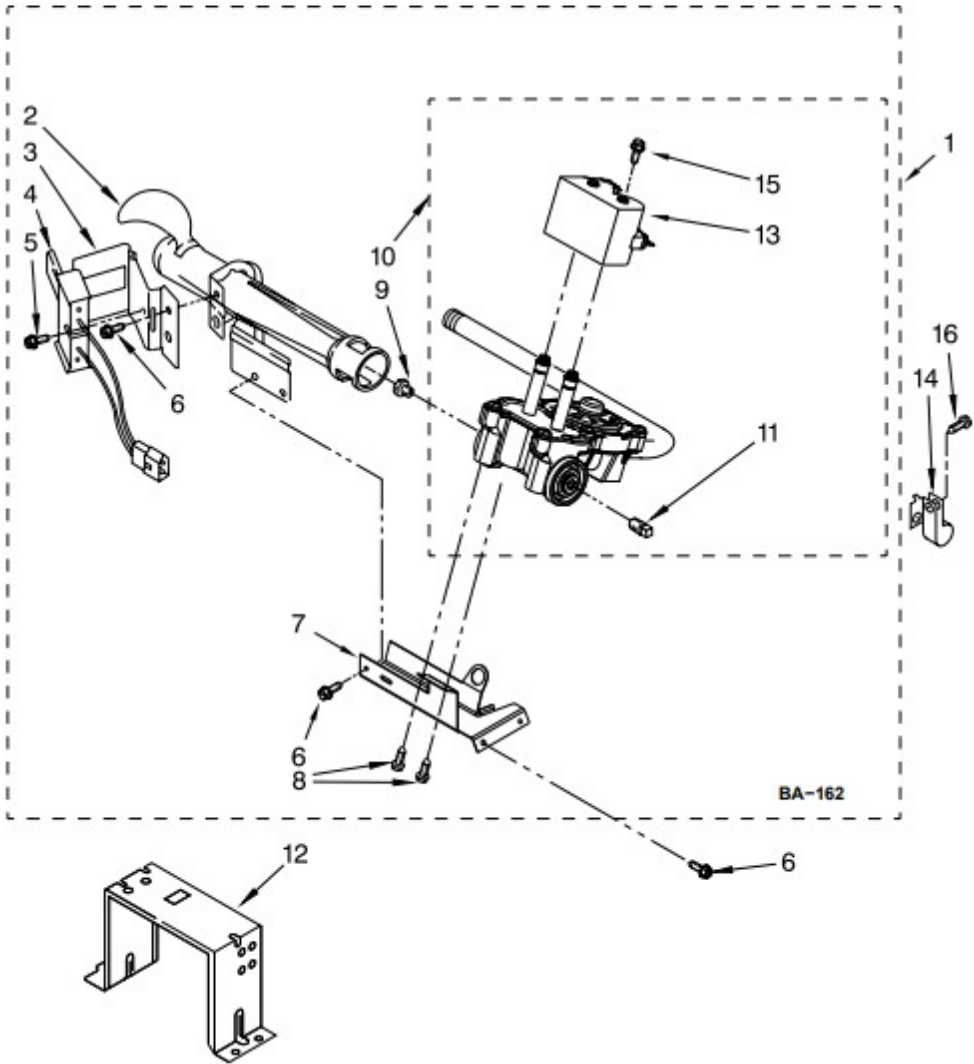

W10336852 BURNER ASSEMBLY

For Model: 7MWGD1705YM1
(White/Grey)

USE WITH TYPE 1 - NATURAL, TYPE 2 - MIXED,
AND TYPE 4 - LIQUEFIED PROPANE AND BUTANE GASES