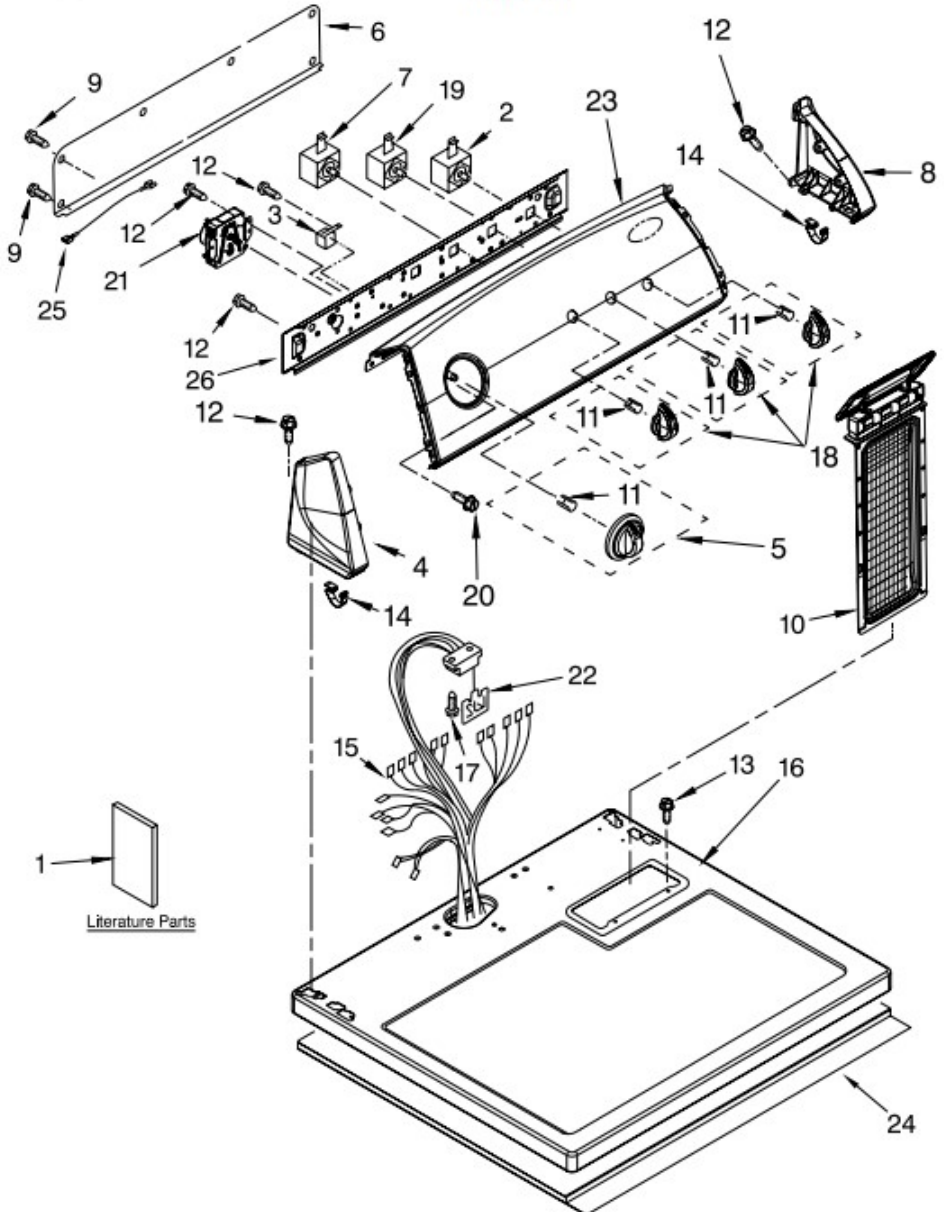

Secadora Whirlpool 7MWGD1705YM1

TOP AND CONSOLE PARTS

For Model: 7MWGD1705YM1
(White/Grey)

Illus. No.	Part No.	DESCRIPTION
1	W10329763	Literature Parts Instructions, Installation
	W10368973	Use & Care Guide
	W10118081	Wiring Diagram
2	W10117655	Switch, Push To Start
3	694419	Buzzer, Mini
4	8566035	Cap, End (L.H.)
5	W10034750	Knob, Timer Assembly
6	W10103406	Panel, Rear Console
7	8530169	Switch, Temperature
8	8566032	Cap, End (R.H.)
9	693995	Screw, Hex Washer Head
10	8557857	Screen, Lint
11	8536939	Clip, Spring
12	3348629	Screw, 8-18 x 5/16
13	688983	Screw, 8-18 x 5/8
14	8312709	Clip-Console
15	8576542	Harness, Wiring
16	8559800	Top
17	359625	Screw, 8-18 x 1/2
18	W10034380	Knob, Control (3)
19	3405156	Switch, Rotary (Twist Mount)
20	3400818	Screw, Grounding
21	8566184	Timer Assembly (60 Hz.)
22	8558178	Control, Electronic
23	W10354025	Panel & Console Assembly
24	W10123956	Panel, Dampening
25	W10113080	Jumper, Buzzer
26	8566052	Bracket, Control

Illus. No.	Part No.	DESCRIPTION
17	342043	Screw, 10-32 x 3/8
18	8530603	Cabinet (Includes Illus. 4)
19	98234	Clip, Ground
20	690363	Lock, Front Top
21	3395197	Panel, Front
22	W10121316	Clamp, Motor
23	685203	Clip, Felt Pad
24	3389441	Catch, Door Assembly
25	3390731	Seal, Door
26	337189	Clip, Hinge (2)
27	342055	Screw, 8-18 x 5/8
28	8066056	Hinge, R.H.
	8066057	Hinge, L.H.
29	8066206	Motor Assembly 60 Hz.
30	8066184	Pulley, 60 Hz.

Illus. No.	Part No.	DESCRIPTION
31	3400500	Bolt, 5/16-18 x 3/4
32	348780	Base, Motor
33	696144	Strike, Panel
34	W10131364	Belt, Drive
35	695737	Door, Rear
36	3393549	Door, Front
37	W10095180	Handle, Door
38	3406129	Seal & Bearing Assembly
39	8564457	Plug, Front Panel
40	691366	Idler & Pulley Assembly
41	W10440460	Cord, Power
42	3394083	Clip, Front Panel
43	W10336852	Burner Assembly, 60 Hz. (See Pages 7 & 8 For Further Burner Breakdown)
44	3390647	Screw, 8-18 x 1/2