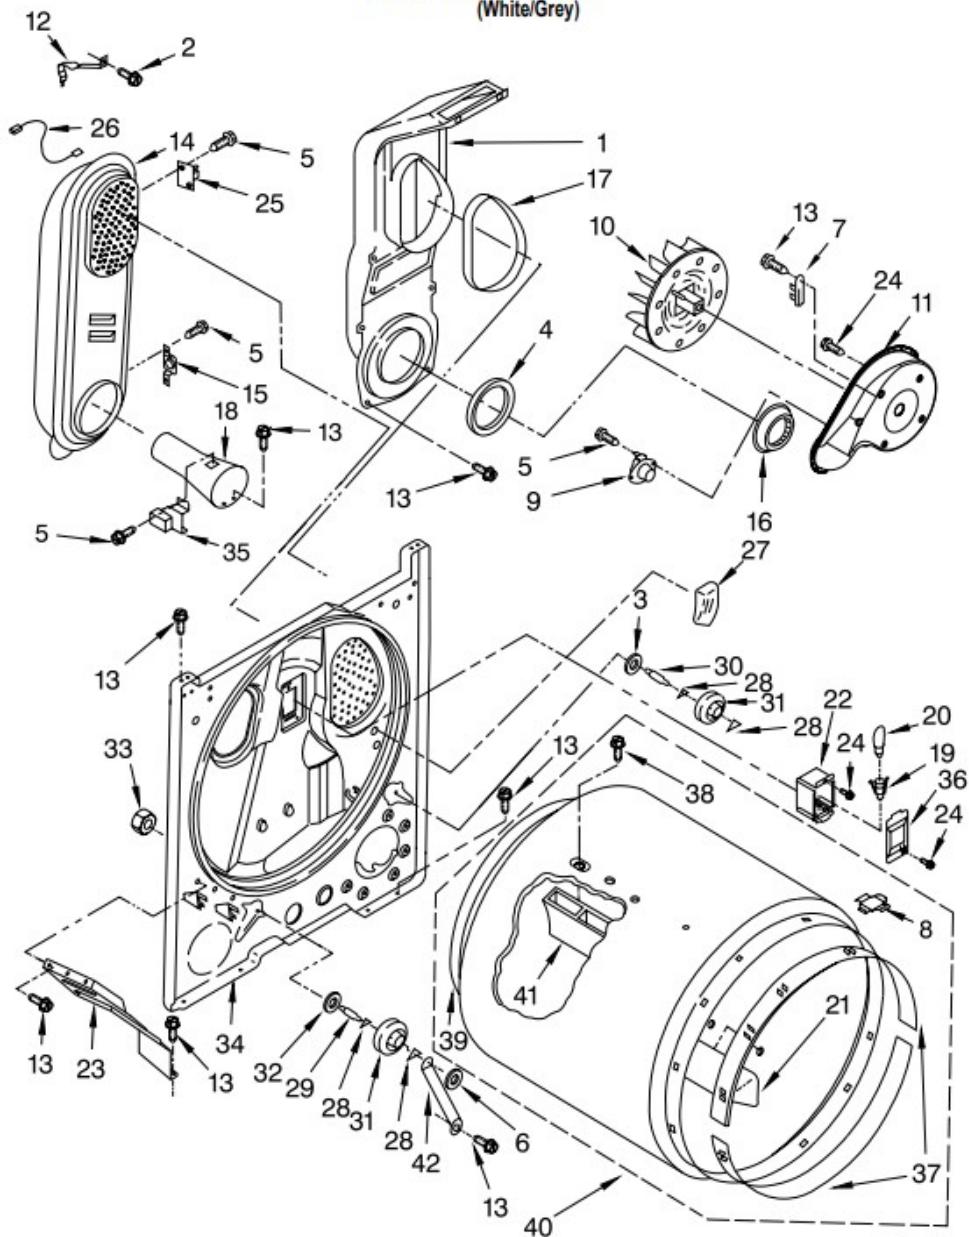

Distribuidor Autorizado

SurteRápido.com

Venta de Refacciones
Electrodomesticas

Secadora Whirlpool 7MWGD1705YM1

BULKHEAD PARTS

For Model: 7MWGD1705YM1
(White/Grey)