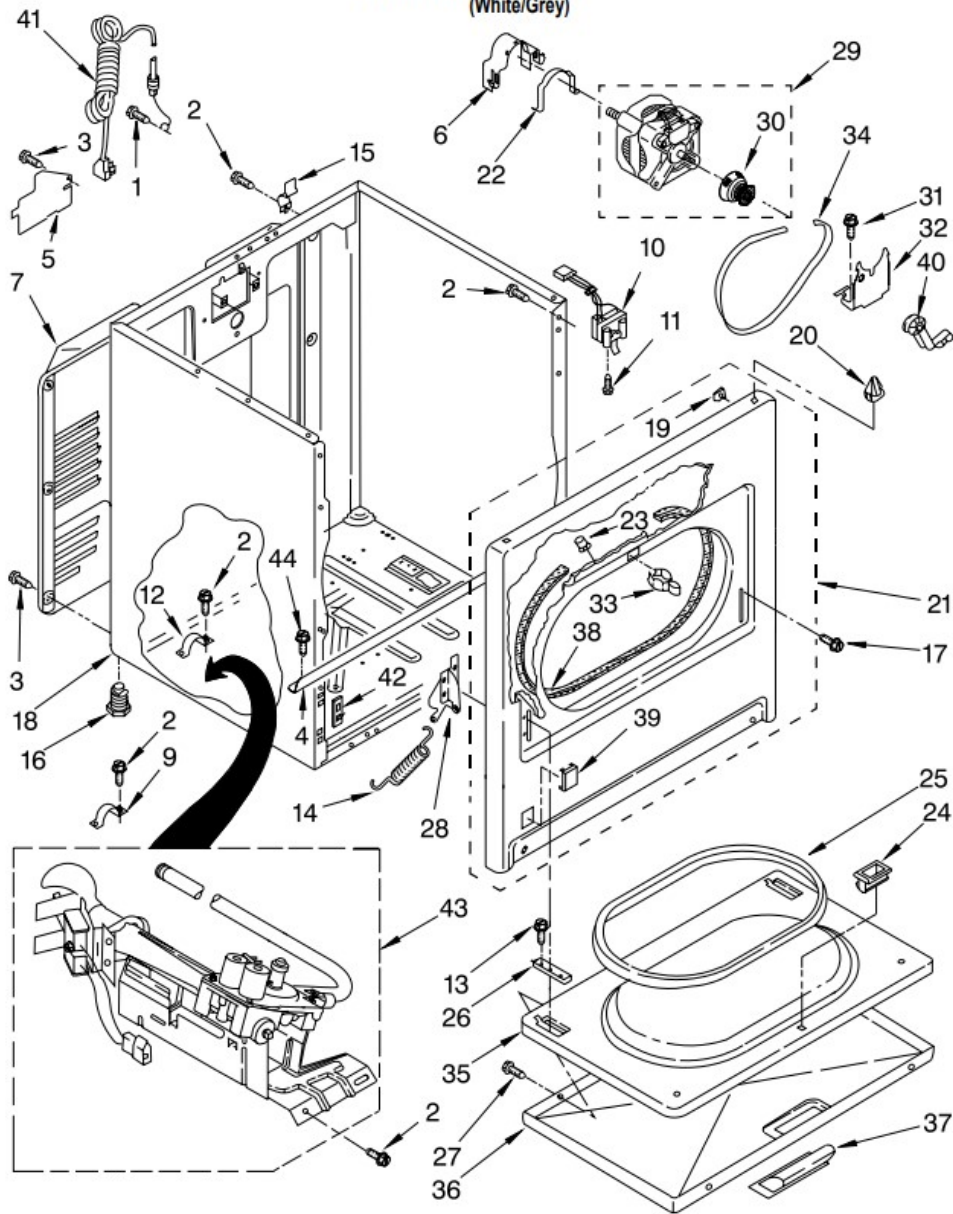

Distribuidor Autorizado

SurteRápido.com

Venta de Refacciones Electrodomesticas

Secadora Whirlpool 7MWGD1705YM1

CABINET PARTS

For Model: 7MWGD1705YM1
(White/Grey)