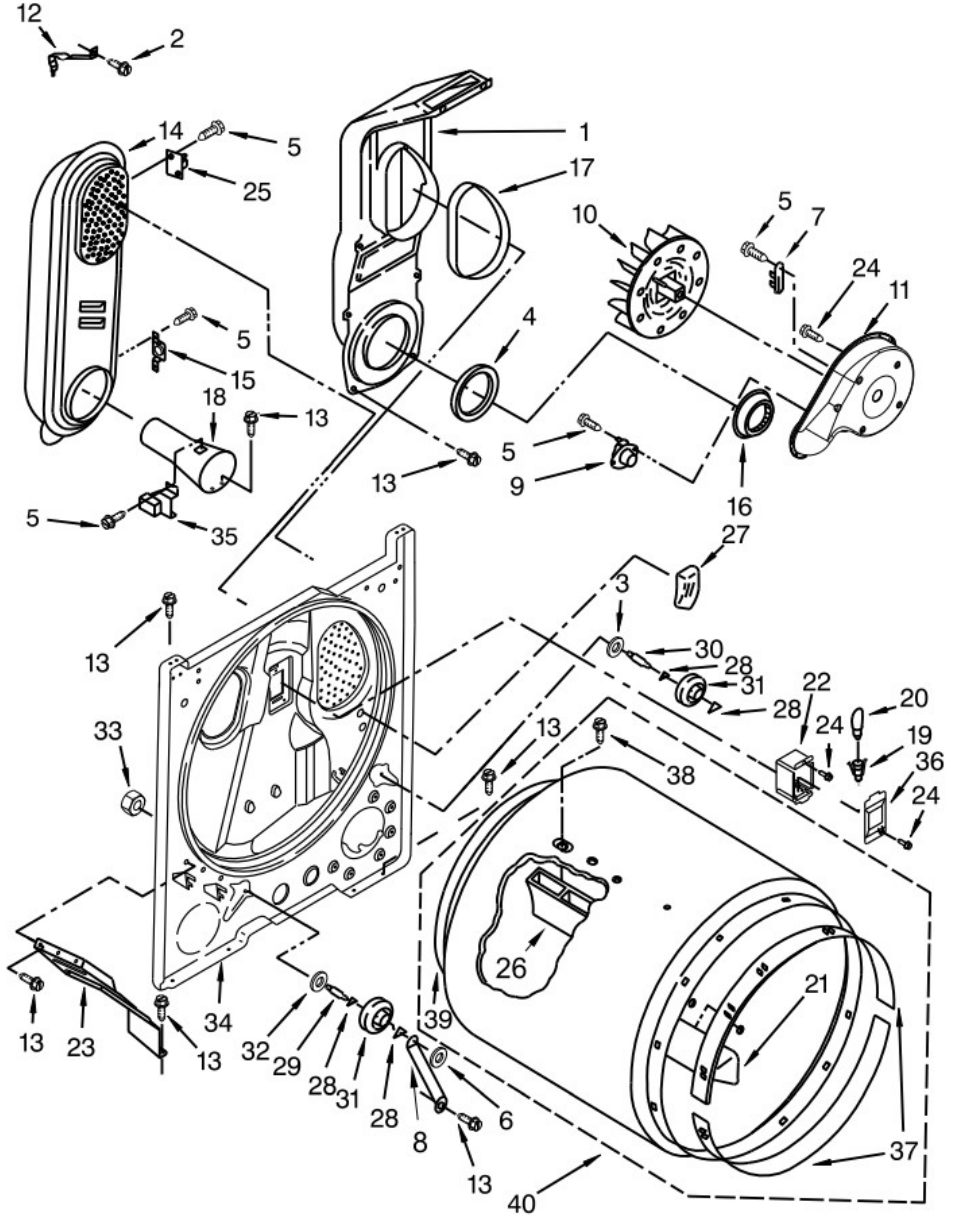

Distribuidor Autorizado

SurteRápido.com

Venta de Refacciones
Electrodomesticas

Secadora Whirlpool 7MWGD1705YM4