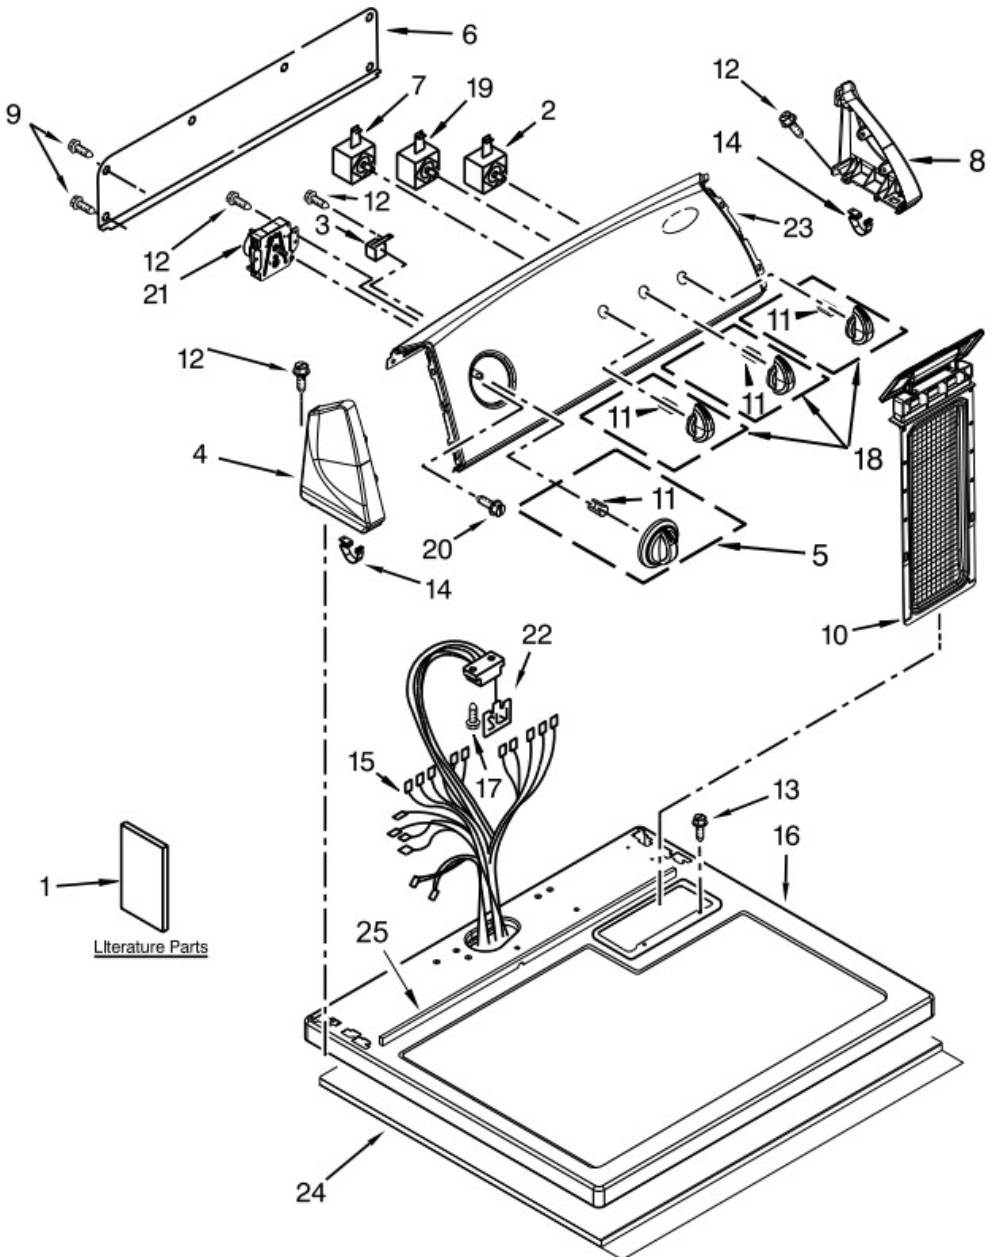

Distribuidor Autorizado

SurteRápido.com

Venta de Refacciones
Electrodomesticas

Secadora Whirlpool 7MWGD1705YM4