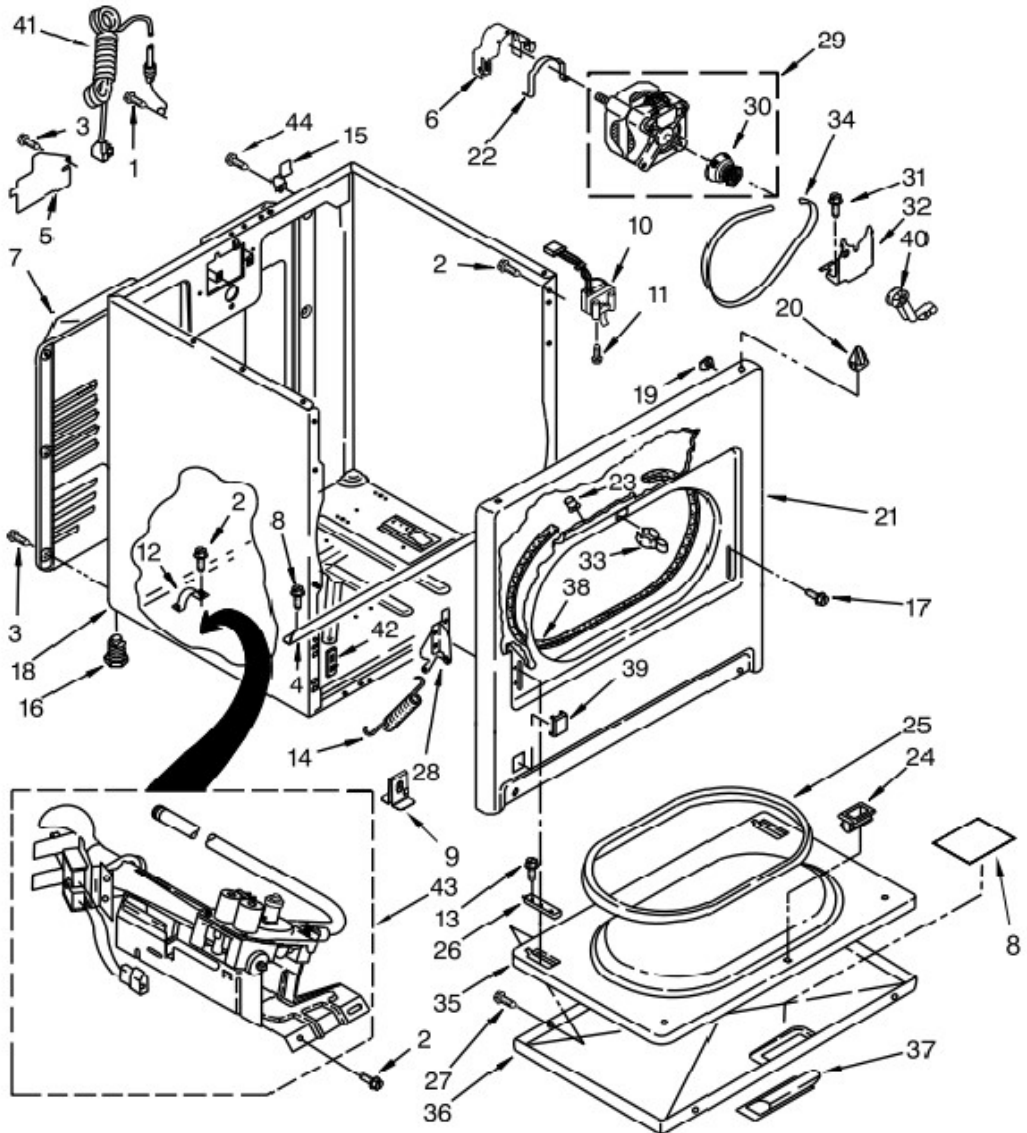

Distribuidor Autorizado

SurteRápido.com

Venta de Refacciones
Electrodomesticas

Secadora Whirlpool 7MWGD1705YM4