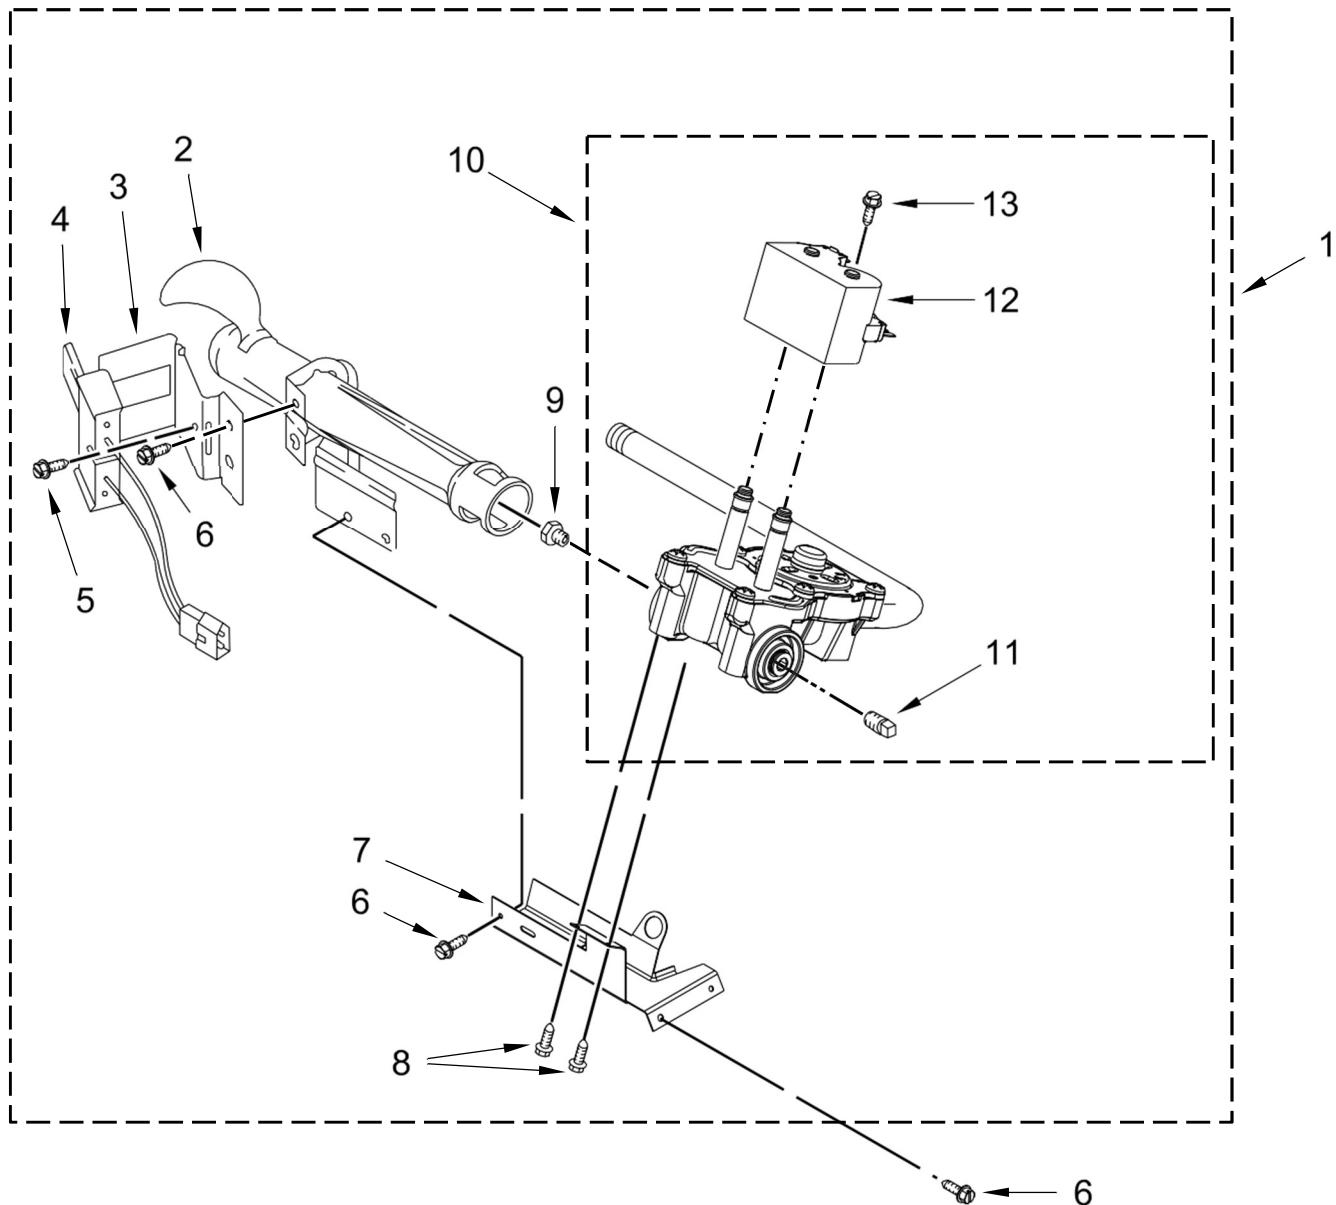

USE WITH TYPE 1 - NATURAL, TYPE 2 - MIXED,
AND TYPE 4 - LIQUEFIED PROPANE AND BUTANE GASES

<u>Illus.</u> <u>No.</u>	<u>Part No.</u>	<u>Description</u>	<u>Illus.</u> <u>No.</u>	<u>Part No.</u>	<u>Description</u>	<u>Illus.</u> <u>No.</u>	<u>Part No.</u>	<u>Description</u>
1	W11564940	Burner Assembly (60 Hz) (Type 1)	7	693986	Base, Burner	13	326049536	Screw
2	688617	Tube, Burner	8	3387057	Screw			Following Parts Not Illustrated
3	694298	Bracket, Ignitor	9		Orifice, Burner			
4	686590	Ignitor		234826	Type 1 (Natural)	W11581316		Kit, LP Conversion
5	W10366705	Screw	10	W11564943	Valve, Gas (60 Hz)			
6	343641	Screw	11	W10295523	Pipe Plug			
			12	W10328463	Coil (60 Hz)