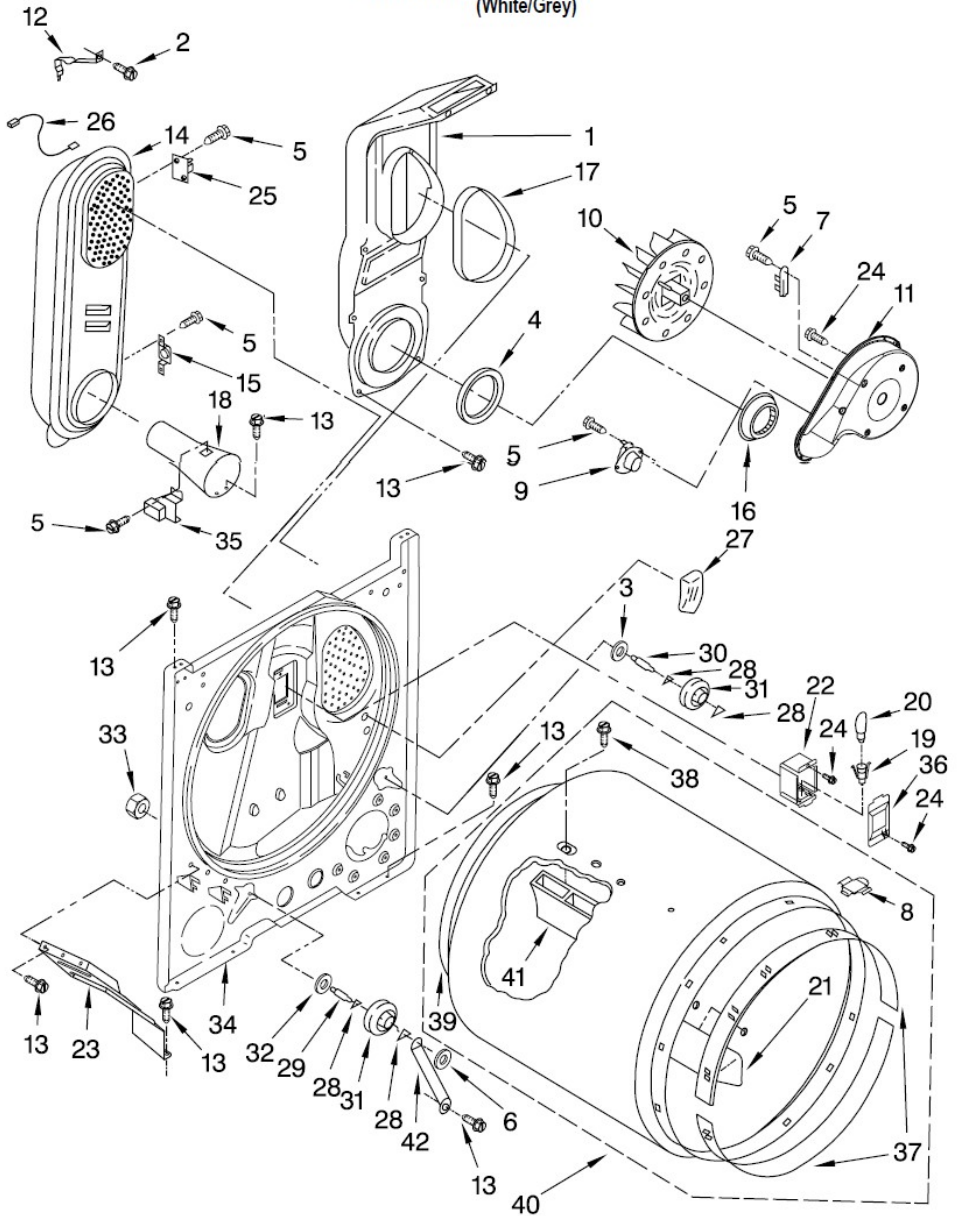

Distribuidor Autorizado

SurteRápido.com

Venta de Refacciones
Electrodomesticas

Secadora Maytag 7MWGD1730YW1

BULKHEAD PARTS

For Model: 7MWGD1730YW1
(White/Grey)

Distribuidor Autorizado

SurteRápido.com

Venta de Refacciones
Electrodomesticas

Secadora Maytag 7MWGD1730YW1

BULKHEAD PARTS

For Model: 7MWGD1730YW1
(White/Grey)

Illus. No.	Part No.	DESCRIPTION
1	348368	Lint Chute Assembly
2	489463	Screw, 8-18 x 5/8
3	3388703	Washer-Support
4	347139	Seal, Lint Chute
5	90767	Screw, 8-18 x 3/8
6	90296	Clip
7	3392519	Thermal Fuse (91°C)
8	8066086	Drum Hole Plug
9	8318268	Thermostat, Internal-Bias
10	694089	Wheel, Blower (Includes Illus. 21)
11	8577230	Housing, Blower
12	3398161	Clip
13	343641	Screw, 10-16 x 1/2
14	8530285	Box, Heater
15	W10423382	Thermostat, 180°F (82°C)
16	696302	Shield, Exhaust
17	339956	Seal
18	8066049	Funnel, Burner
19	W10214261	Socket Assembly
20	3406124	Bulb
21	3403636	Baffle, Drum (1)
22	3977373	Bracket, Drum Light
23	3406022	Bracket, Bulkhead
24	3390647	Screw, 8-18 x 1/2
25	280010	Kit, Thermal Cut-Off (Includes Illus. 15)
26	3401707	Wire, Jumper
27	3976479	Pad, Sensor
28	690997	Ring, Tri
29	W10359270	Shaft, L.H.
30	W10359269	Shaft, R.H.
31	3397590	Roller, Support
32	348197	Washer, Support
33	W10298789	Nut, 3/8-16
34	3403414	Bulkhead
35	338906	Sensor, Radiant
36	3402841	Lens, Drum Light
37	692526	Ring, Bearing
38	W10219342	Screw, 8-16 x 1/2
39	W10352407	Seal, Rear Drum
40	695587	Drum Assembly
41	692490	Baffle, Drum (2)
42	3976434	Bracket, Support