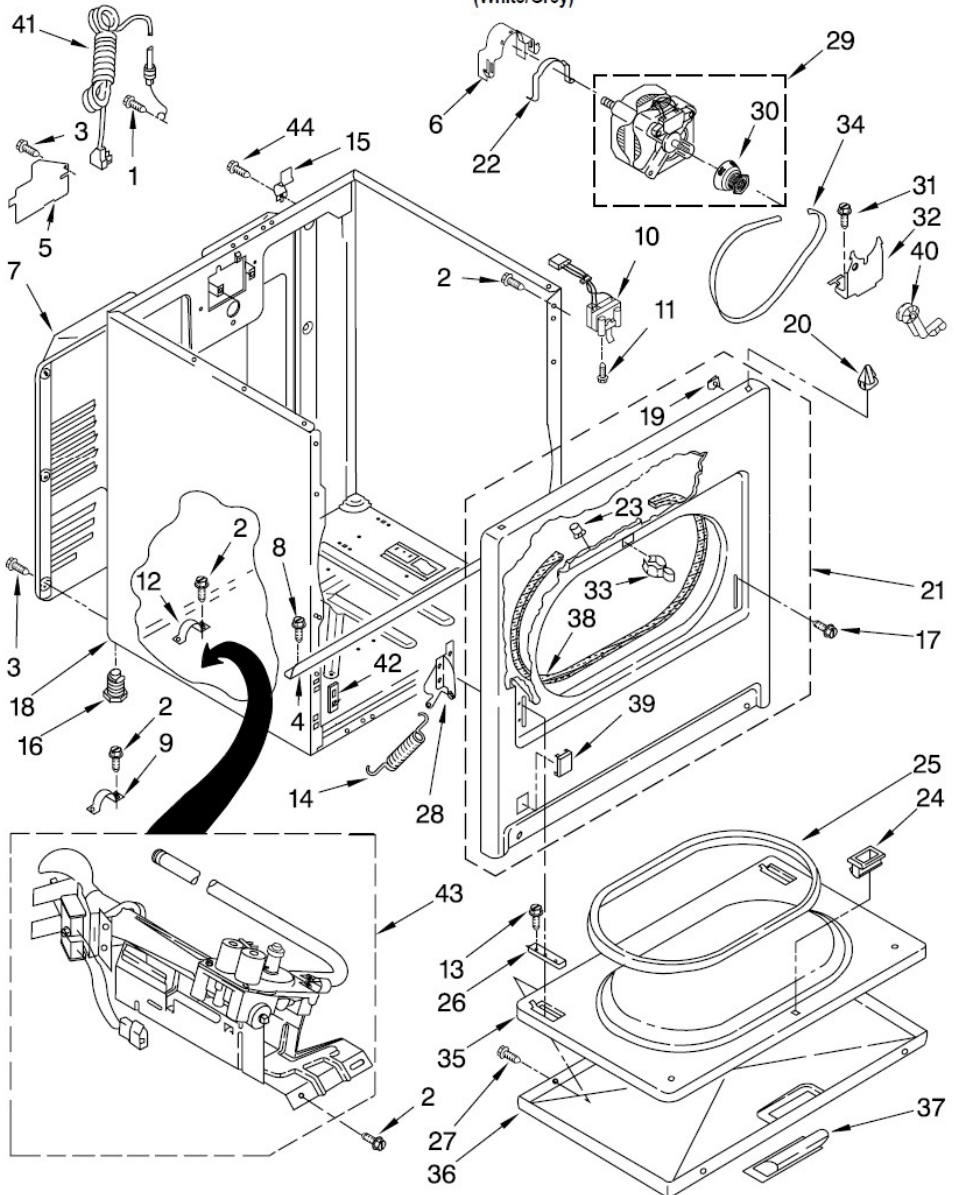

Distribuidor Autorizado

SurteRápido.com

Venta de Refacciones
Electrodomesticas

Secadora Maytag 7MWGD1730YW1

CABINET PARTS

For Model: 7MWGD1730YW1
(White/Grey)

Distribuidor Autorizado

Surte Rápido.com

Venta de Refacciones
Electrodomesticas

Secadora Maytag 7MWGD1730YW1

CABINET PARTS

For Model: 7MWGD1730YW1
(White/Grey)

Illus. No.	Part No.	DESCRIPTION
1	8533974	Screw, 10-32 x 5/8 (External Ground)
2	343641	Screw, 10-16 x 1/2
3	693995	Screw, Hex Head
4	W10236073	Bracket, Cabinet
5	3396795	Cover, Block
6	3404162	Clamp, Motor (W/Shield)
7	3396805	Panel, Rear
8	3390647	Screw, 8-18 x 1/2
9	3980175	Clamp-Elbow
10	3406107	Door Switch Assembly
11	697773	Screw, 6-20 x 7/8
12	341029	Clamp, Pipe
13	3357011	Screw, 10-16 x 1/2
14	W10041960	Spring, Door (2)
15	8066217	Hinge, Top
16	3392100	Foot, Dryer
	279810	Foot-Optional (Extended Length) (Package of 2) (Not Included.)

Illus. No.	Part No.	DESCRIPTION
17	342043	Screw, 10-32 x 3/8
18	8530603	Cabinet (Includes Illus. 4)
19	98234	Clip, Ground (2)
20	690363	Lock, Front Top (2)
21	3395197	Panel, Front
22	W10121316	Clamp, Motor
23	685203	Clip, Felt Pad (2)
24	3389441	Catch, Door Assembly
25	3390731	Seal, Door
26	337189	Clip, Hinge (2)
27	342055	Screw, 8-18 x 5/8
28	8066056	Hinge, R.H.
	8066057	Hinge, L.H.
29	8066206	Motor Assembly 60 Hz.
30	8066184	Pulley, 60 Hz.

Illus. No.	Part No.	DESCRIPTION
31	3400500	Bolt, 5/16-18 x 3/4
32	348780	Base, Motor
33	696144	Strike, Panel
34	W10131364	Belt, Drive
35	695737	Door, Rear
36	3393549	Door, Front
37	W10095180	Handle, Door
38	3406129	Seal & Bearing Assembly
39	8564457	Plug, Front Panel
40	691366	Idler & Pulley Assembly
41	W10440460	Cord, Power
42	3394083	Clip, Front Panel
43	W10336852	Burner Assembly, 60 Hz. (See Pages 7 & 8 For Further Burner Breakdown)
44	3390631	Screw, 10-16 x 3/8