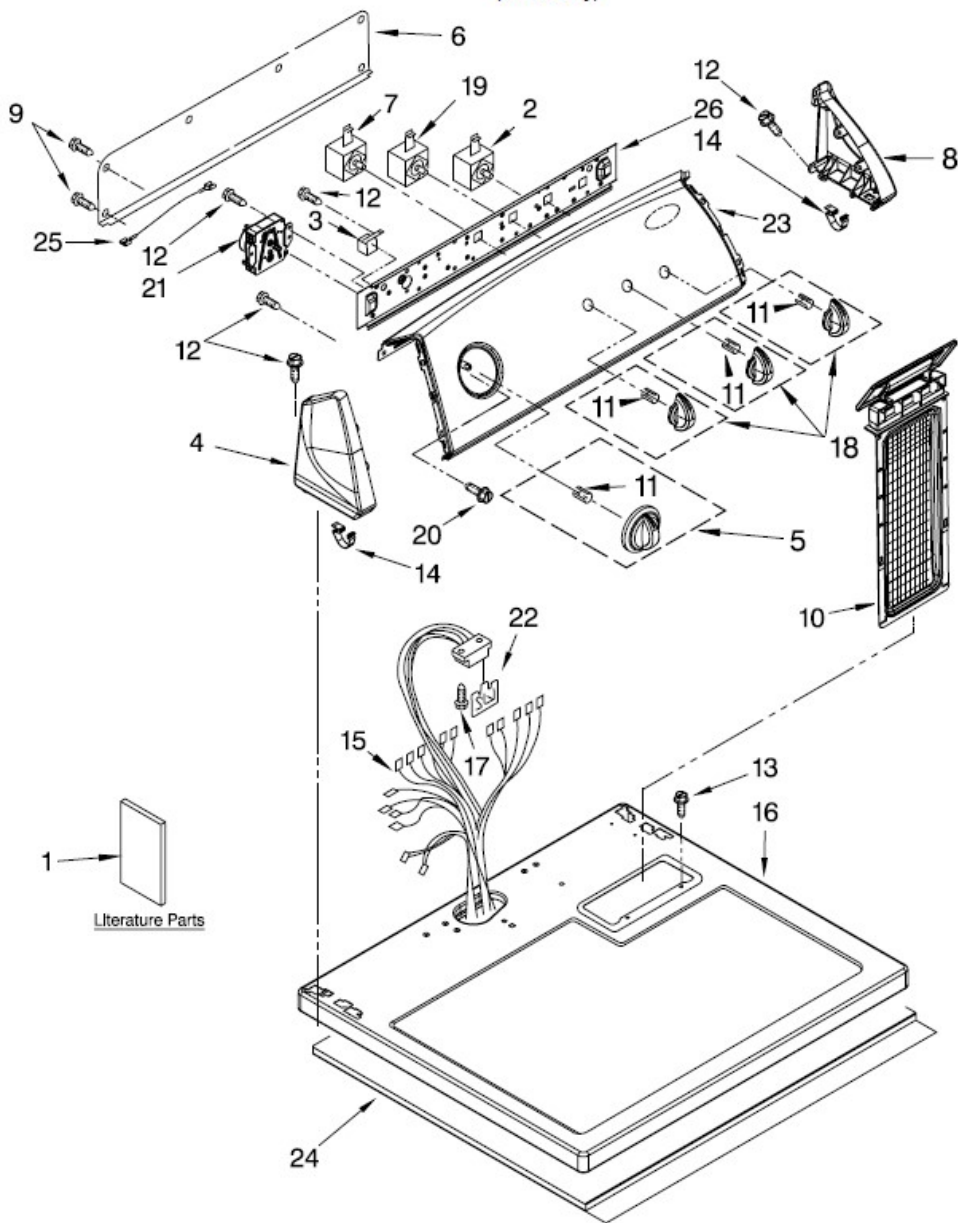

Distribuidor Autorizado

SurteRápido.com

Venta de Refacciones
Electrodomesticas

Secadora Maytag 7MWGD1730YW1

MAYTAG®

TOP AND CONSOLE PARTS

For Model: 7MWGD1730YW1
(White/Grey)

29" GAS DRYER

Distribuidor Autorizado

SurteRápido.com

Venta de Refacciones
Electrodomesticas

Secadora Maytag 7MWGD1730YW1

TOP AND CONSOLE PARTS

For Model: 7MWGD1730YW1
(White/Grey)

Illus. No.	Part No.	DESCRIPTION
1	W10329763 W10368973 W10118081	Literature Parts Instructions, Installation Use & Care Guide Wiring Diagram
2	W10117655	Switch, Push To Start
3	694419	Buzzer, Mini
4	8566035	Cap, End (L.H.)
5	W10034750	Knob, Timer Assembly
6	W10103406	Panel, Rear Console
7	8530169	Switch, Temperature
8	8566032	Cap, End (R.H.)
9	693995	Screw, Hex Washer Head
10	8557857	Screen, Lint
11	8536939	Clip, Spring
12	3348629	Screw, 8-18 x 5/16
13	688983	Screw, 8-18 x 5/8
14	8312709	Clip-Console
15	8576542	Harness, Wiring
16	8559800	Top
17	359625	Screw, 8-18 x 1/2
18	W10034380	Knob, Control (3)
19	3405156	Switch, Rotary (Twist Mount)
20	3400808	Screw, Grounding
21	8566184	Timer Assembly (60 Hz.)
22	8558178	Control, Electronic
23	W10354023	Panel & Console Assembly
24	W10123956	Panel, Dampening
25	W10113080	Jumper, Buzzer
26	8566052	Bracket, Control