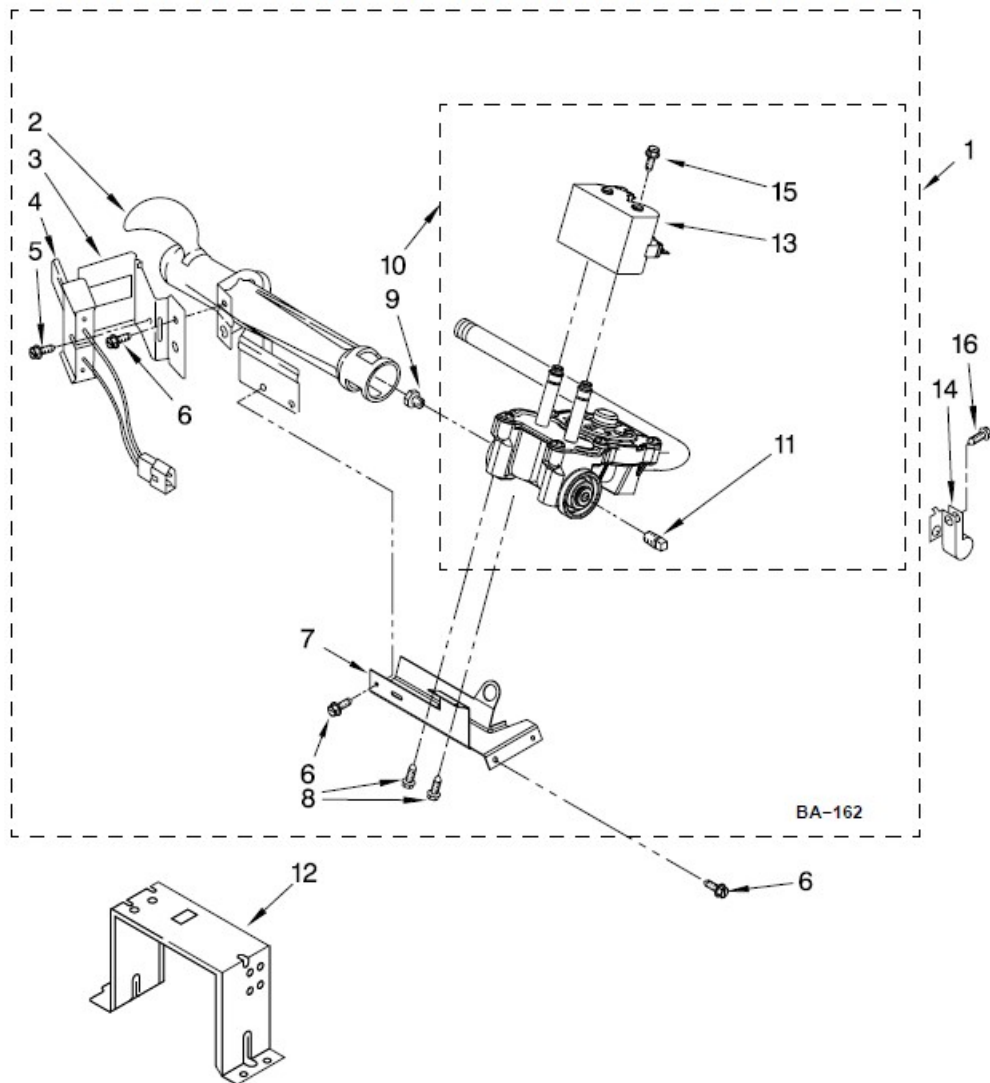

Distribuidor Autorizado

SurteRápido.com

Venta de Refacciones
Electrodomesticas

Secadora Maytag 7MWGD1730YW1

W10336852 BURNER ASSEMBLY

For Model: 7MWGD1730YW1
(White/Grey)

USE WITH TYPE 1 - NATURAL, TYPE 2 - MIXED,
AND TYPE 4 - LIQUEFIED PROPANE AND BUTANE GASES

Distribuidor Autorizado

SurteRápido.com

Venta de Refacciones
Electrodomesticas

Secadora Maytag 7MWGD1730YW1

W10336852 BURNER ASSEMBLY

For Model: 7MWGD1730YW1
(White/Grey)

USE WITH TYPE 1 - NATURAL, TYPE 2 - MIXED,
AND TYPE 4 - LIQUEFIED PROPANE AND BUTANE GASES

Illus. No.	Part No.	DESCRIPTION
1	W10336852	Burner Assembly 60 Hz. (Type 1 & 2)
2	688617	Tube, Burner
3	694298	Bracket, Ignitor
4	686590	Ignitor
5	3393909	Screw & Washer (8-32 x 5/8)
6	343641	Screw, 10-16 x 1/2
7	693986	Base, Burner
8	3387057	Screw, 8-18 x 3/8 (3)
9	234826	Orifice, Burner Type 1
10	W10304604	Valve, Gas 60 Hz. (Complete) (Includes Pipe & Illus. No. 7)
11	W10295523	Plug, Pipe
12	3389889	Bracket, Support
13	W10328463	Coil, 60 Hz.
14	3978776	Clamp, Pipe
15	326049536	Screw, Coil
16	3390647	Screw, 8-18 x 1/2

Following Parts Not Illustrated

49572A Conversion Kit
(Type 1 and 2)
to Type (4) L.P.G.