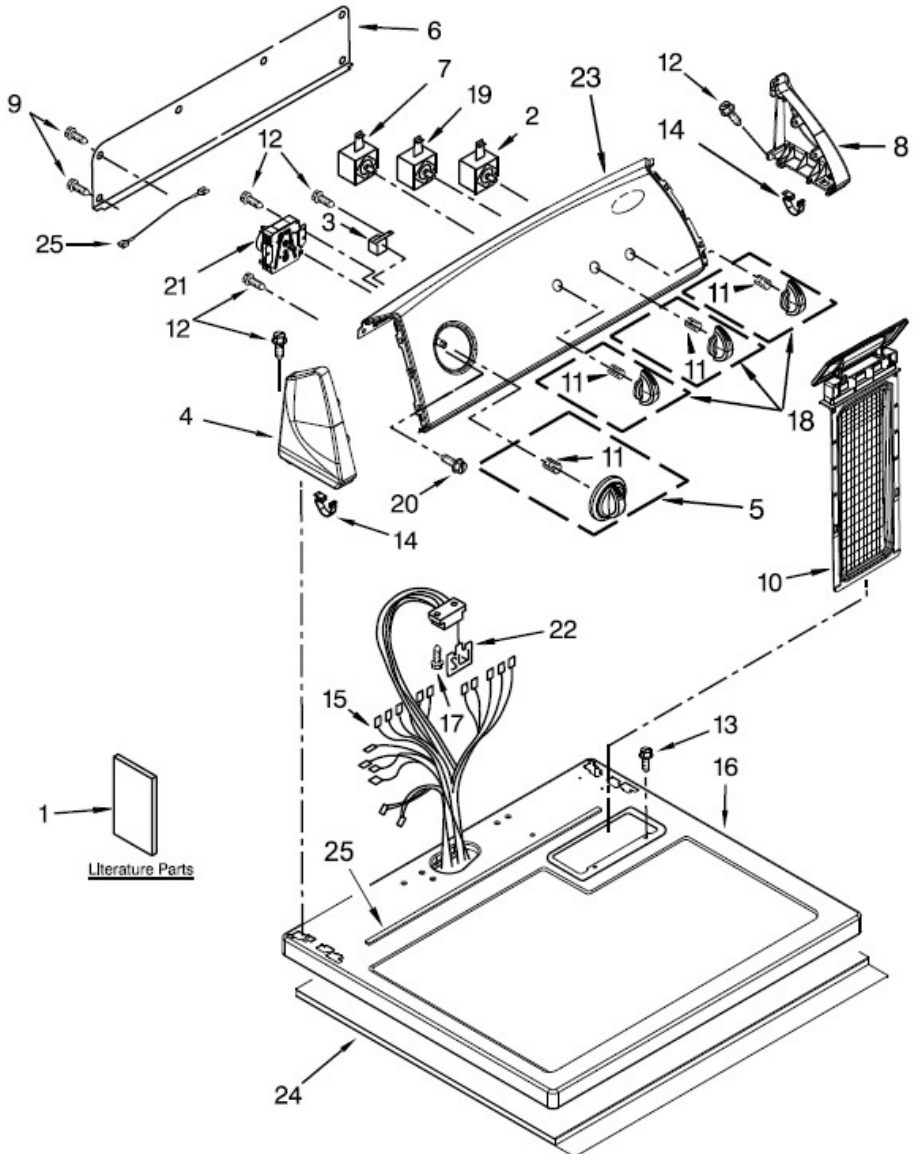

Distribuidor Autorizado

SurteRápido.com

Venta de Refacciones
Electrodomesticas

Secadora Maytag 7MWGD1730YW4

TOP AND CONSOLE PARTS

Distribuidor Autorizado

Surte Rápido.com

Venta de Refacciones
Electrodomesticas

Secadora Maytag 7MWGD1730YW4

TOP AND CONSOLE PARTS

<u>Illus.</u> <u>No.</u>	<u>Part No.</u>	<u>Description</u>	<u>Illus.</u> <u>No.</u>	<u>Part No.</u>	<u>Description</u>	<u>Illus.</u> <u>No.</u>	<u>Part No.</u>	<u>Description</u>
1		Literature Parts	8		End Cap (Right)	18		Assembly, Control Knob
	W10329763	Instructions, Installation		8566032	White		W10034380	White/Metallic
	W10368973	Use & Care Guide	9	693995	Screw	19	3405156	Switch, Wrinkle Guard
	W10185994	Wiring Diagram	10		Screen, Lint	20	3400818	Screw
2	W10117655	Switch, Push To Start		W10641634	White	21	W10185992	Timer Assembly (60 Hz.)
3	694419	Buzzer, Mini	11	8536939	Clip, Spring	22	W10476828	Control, Electronic
4		End Cap (Left)	12	3348629	Screw	23	W10354023	Panel & Console Assembly
	8566035	White	13	688983	Screw	24	W10123956	Panel, Dampening
5		Assembly, Timer Knob	14	8312709	Clip, Console	25	W10316616	Seal, Foam
	W10034750	White/Metallic	15	W10640704	Harness, Wiring			
6	W10103406	Panel, Rear (Console)	16		Top			
				8559800	White			
7	8530169	Switch, Rotary Temperature	17	359625	Screw