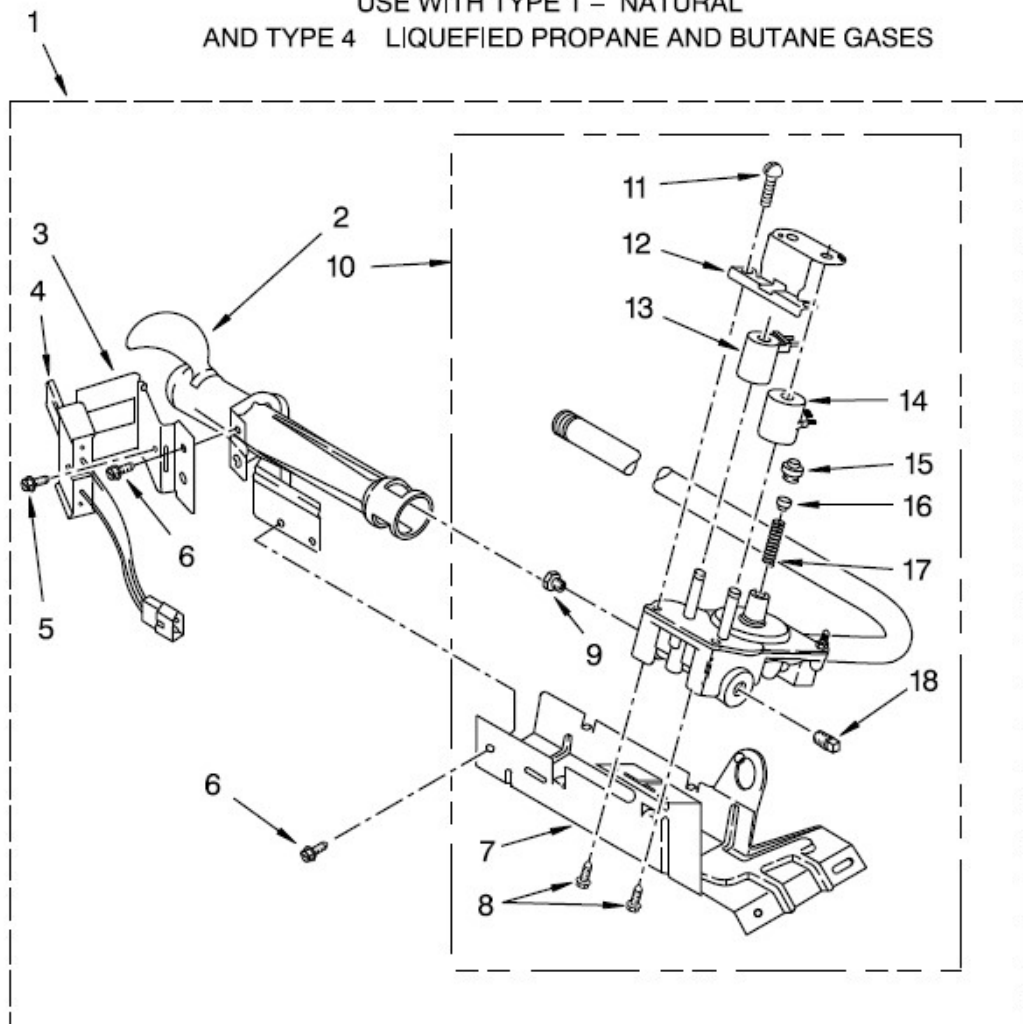

Distribuidor Autorizado

SurteRápido.com

Venta de Refacciones
Electrodomesticas

Secadora Maytag 7MWGD1730YW4

8318272 BURNER ASSEMBLY PARTS

USE WITH TYPE 1 – NATURAL
AND TYPE 4 LIQUEFIED PROPANE AND BUTANE GASES

Distribuidor Autorizado

SurteRápido.com

Venta de Refacciones
Electrodomesticas

Secadora Maytag 7MWGD1730YW4

8318272 BURNER ASSEMBLY PARTS

<u>Illus.</u> <u>No.</u>	<u>Part No.</u>	<u>Description</u>
1	8318272	Burner Assembly (60 Hz) (Type 1) (White Rodgers)
2	688617	Tube, Burner
3	694298	Bracket, Ignitor
4	686590	Ignitor
5	W10366705	Screw
6	343641	Screw
7	693986	Base, Burner
8	3387057	Screw

<u>Illus.</u> <u>No.</u>	<u>Part No.</u>	<u>Description</u>
9		Orifice, Burner
	234826	Type 1 (Natural)
	229742	Type 4 (Butane)
	234868	Type 4 (Propane)
10	8318277	Valve, Gas (60 Hz)
11	694421	Screw, Coil
12	694538	Bracket, Coil
13	694540	Coil, 60 Hz. (2 Terminal) (Main)
14	694539	Coil, 60 Hz (Split) (3 Terminal) (Pilot Position)

<u>Illus.</u> <u>No.</u>	<u>Part No.</u>	<u>Description</u>
15	694424	Leak, Limiter
16	694423	Screw, Regulator Adjustment
17	694422	Spring, Regulator
18	239822	Plug, Pipe
		Following Parts Not Illustrated
	W10307153	Conversion Kit (Type 1 and 2) to Type (4) L.P.G.