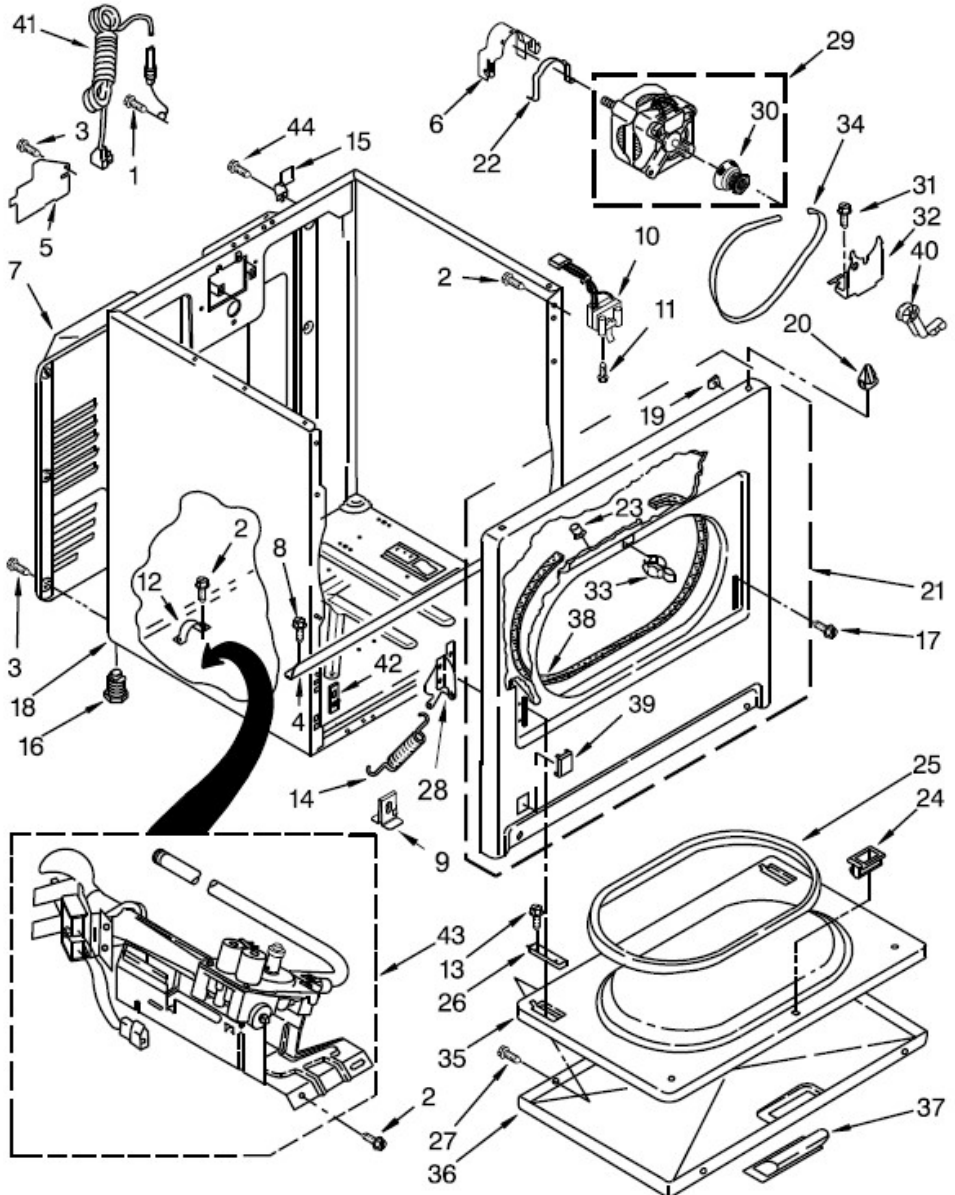

Distribuidor Autorizado

SurteRápido.com

Venta de Refacciones
Electrodomesticas

Secadora Maytag 7MWGD1730YW4

CABINET PARTS

Distribuidor Autorizado

SurteRápido.com

Venta de Refacciones
Electrodomesticas

Secadora Maytag 7MWGD1730YW4

CABINET PARTS

<u>Illus.</u> <u>No.</u>	<u>Part No.</u>	<u>Description</u>
1	8533974	Screw
2	343641	Screw
3	693995	Screw
4	W10236073	Bracket, Cabinet
5	3396795	Cover, Terminal Block
6	3404162	Clamp, Motor (With Shield)
7	W10571724	Panel, Rear
8	3390647	Screw
9	W10575896	Clip, Spring
10	W10569603	Switch, Door
11	697773	Screw
12	341029	Clamp, Pipe
13	3357011	Screw
14	W10041960	Spring, Door
15	8066217	Hinge, Top
16	3392100	Foot, Dryer
	279810	Foot, Optional (Extended Length Package Of 2) (Not Included)

<u>Illus.</u> <u>No.</u>	<u>Part No.</u>	<u>Description</u>
17	342043	Screw
18		Cabinet
	8530603	White
19	98234	Clip, Ground
20	8066092	Lock, Front Top
21		Panel, Front
	W10664692	White
22	W10121316	Clamp, Motor Mount
23	685203	Clip, Felt Pad
24	3389441	Assembly, Door Catch
25	W10389571	Seal, Door
26	337189	Clip, Hinge
27	342055	Screw
28	8066056	Hinge, Door (Right)
	8066057	Hinge, Door (Left)
29	W10396032	Assembly, Motor
30	8066184	Pulley, Motor
31	3400500	Bolt

<u>Illus.</u> <u>No.</u>	<u>Part No.</u>	<u>Description</u>
32	348780	Base, Motor
33	696144	Strike, Door
34	W10131364	Belt, Drive
35	695737	Door, Rear
36		Door, Outer
	3393549	White
37	W10095180	Handle, Door
38	W10663510	Assembly, Seal and Bearing
39		Plug, Front Panel
	8564457	White
40	691366	Idler Assembly
41	344020	Cord, Power
42	3394083	Clip, Front Panel
43	8318272	Burner Assembly (60 Hz) (Type 1) (White Rodgers)
44	3390631	Screw