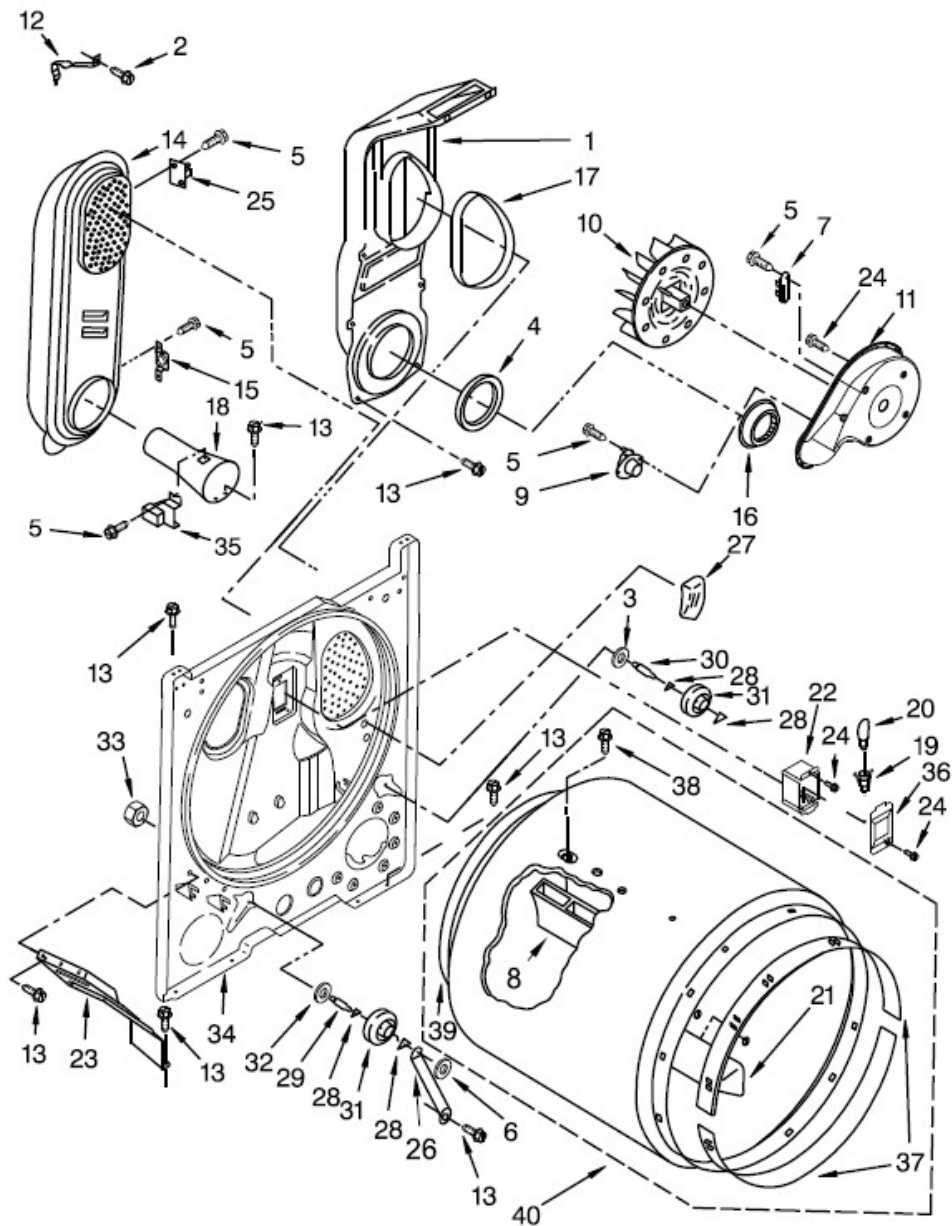

Distribuidor Autorizado

SurteRápido.com

Venta de Refacciones
Electrodomesticas

Secadora Maytag 7MWGD1730YW4

BULKHEAD PARTS

Distribuidor Autorizado

SurteRápido.com

Venta de Refacciones
Electrodomesticas

Secadora Maytag 7MWGD1730YW4

BULKHEAD PARTS

<u>Illus.</u> <u>No.</u>	<u>Part No.</u>	<u>Description</u>	<u>Illus.</u> <u>No.</u>	<u>Part No.</u>	<u>Description</u>	<u>Illus.</u> <u>No.</u>	<u>Part No.</u>	<u>Description</u>
1	348368	Assembly, Lint Chute	15	W10423382	Thermostat H.L SPST (180F)	28	W10512946	Washer, Tri Ring
2	489463	Screw	16	W10389567	Shield, Exhaust	29	W10359270	Shaft, Drum Roller - Left Hand Thread
3	3388703	Washer	17	339956	Seal	30	W10359269	Shaft, Drum Roller - Right Hand Thread
4	347139	Seal, Lint Chute	18	8066049	Funnel, Burner Light	31	3397590	Roller, Support
5	90767	Screw	19	W10214261	Socket, Light	32	348197	Washer
6	90296	Nut, Push On	20	3406124	Bulb, Light	33	W10298789	Nut, Hex
7	3392519	Fuse, Thermal (91C)	21	3403636	Baffle, Drum (Short)	34	3403414	Bulkhead
8	692490	Baffle, Drum (Long)	22	3977373	Bracket, Drum Light	35	338906	Sensor, Radiant
9	8318268	Thermostat	23	3406022	Bracket, Bulkhead Chute	36	3402841	Lens, Drum Light
10	694089	Wheel, Blower	24	3390647	Screw	37	692526	Bearing, Ring
11	8577230	Housing, Blower	25	3977394	Thermal Cut-Off	38	W10219342	Screw
12	3398161	Clip, Heater Box	26	3976434	Bracket, Support	39	W10663495	Seal, Rear Drum
13	343641	Screw	27	3976479	Pad, Sensor	40	W10389436	Assembly, Drum (Complete)
14	8530285	Box, Heater (96C)