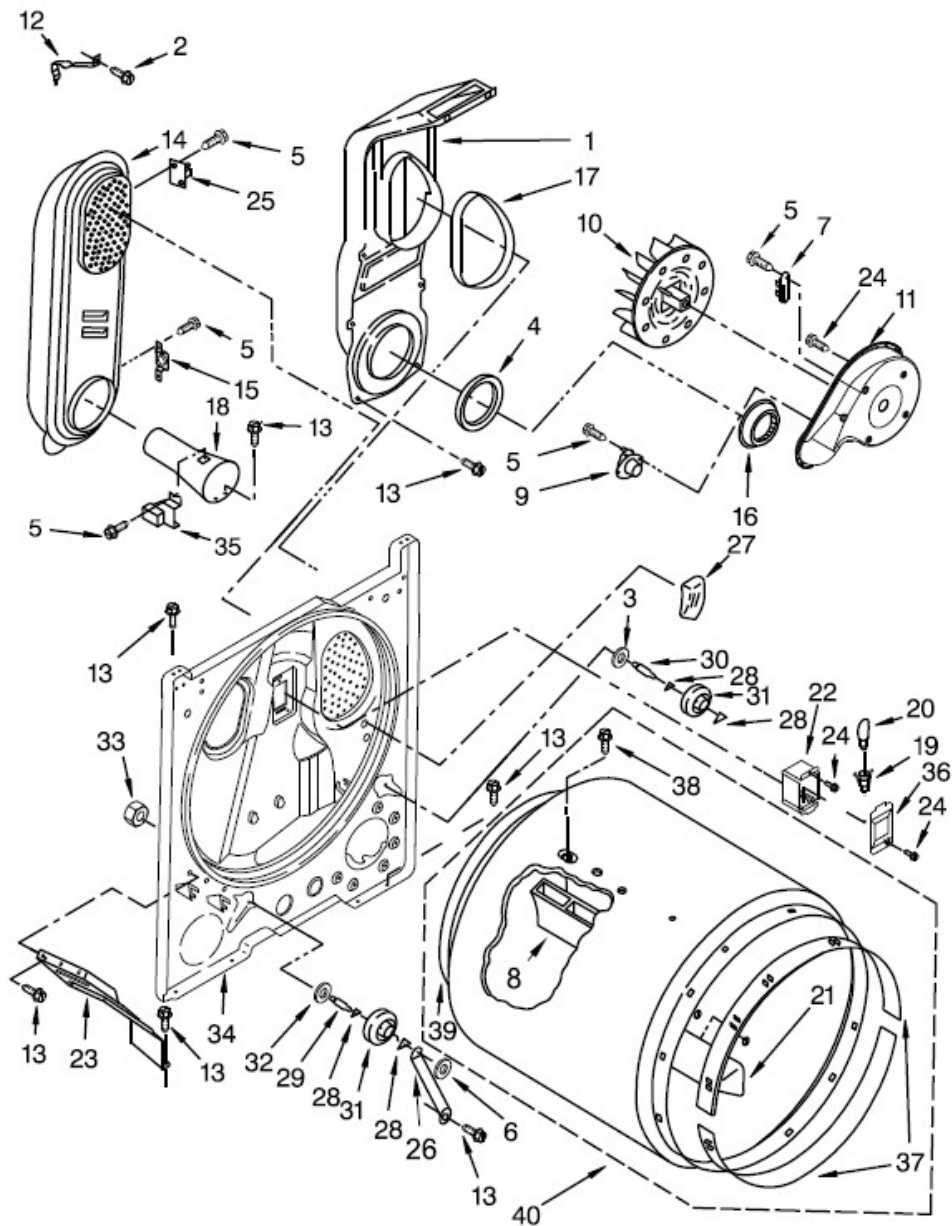

Distribuidor Autorizado

SurteRápido.com

Venta de Refacciones
Electrodomesticas

Secadora Maytag 7MWGD1730YW5

BULKHEAD PARTS

Distribuidor Autorizado

SurteRápido.com

Venta de Refacciones
Electrodomesticas

Secadora Maytag 7MWGD1730YW5

BULKHEAD PARTS

<u>Illus.</u> <u>No.</u>	<u>Part No.</u>	<u>Description</u>	<u>Illus.</u> <u>No.</u>	<u>Part No.</u>	<u>Description</u>	<u>Illus.</u> <u>No.</u>	<u>Part No.</u>	<u>Description</u>
1	348368	Assembly, Lint Chute	15	W10423382	Thermostat, High Limit SPST (180F)	28	W10512946	Washer, Tri Ring
2	489463	Screw	16	W10389567	Shield, Exhaust	29	W10359270	Shaft, Drum Roller - Left Hand Thread
3	3388703	Washer	17	339956	Seal	30	W10359269	Shaft, Drum Roller - Right Hand Thread
4	347139	Seal, Lint Chute	18	8066049	Funnel, Burner Light	31	3397590	Roller, Support
5	90767	Screw	19	W10214261	Socket, Light	32	348197	Washer
6	90296	Nut, Push On	20	3406124	Bulb, Light	33	W10298789	Nut, Hex
7	3392519	Fuse, Thermal (91C)	21	3403636	Baffle, Drum (Short)	34	3403414	Bulkhead
8	692490	Baffle, Drum (Long)	22	3977373	Bracket, Drum Light	35	338906	Sensor, Radiant
9	8318268	Thermostat	23	3406022	Bracket, Bulkhead Chute	36	3402841	Lens, Drum Light
10	694089	Wheel, Blower	24	3390647	Screw	37	692526	Bearing, Ring
11	8577230	Housing, Blower	25	3977394	Thermal Cut-Off	38	W10219342	Screw
12	3398161	Clip, Heater Box	26	3976434	Bracket, Support	39	W10663495	Seal, Rear Drum
13	343641	Screw	27	3976479	Pad, Sensor	40	W10389436	Assembly, Drum (Complete)
14	8530285	Box, Heater (96C)