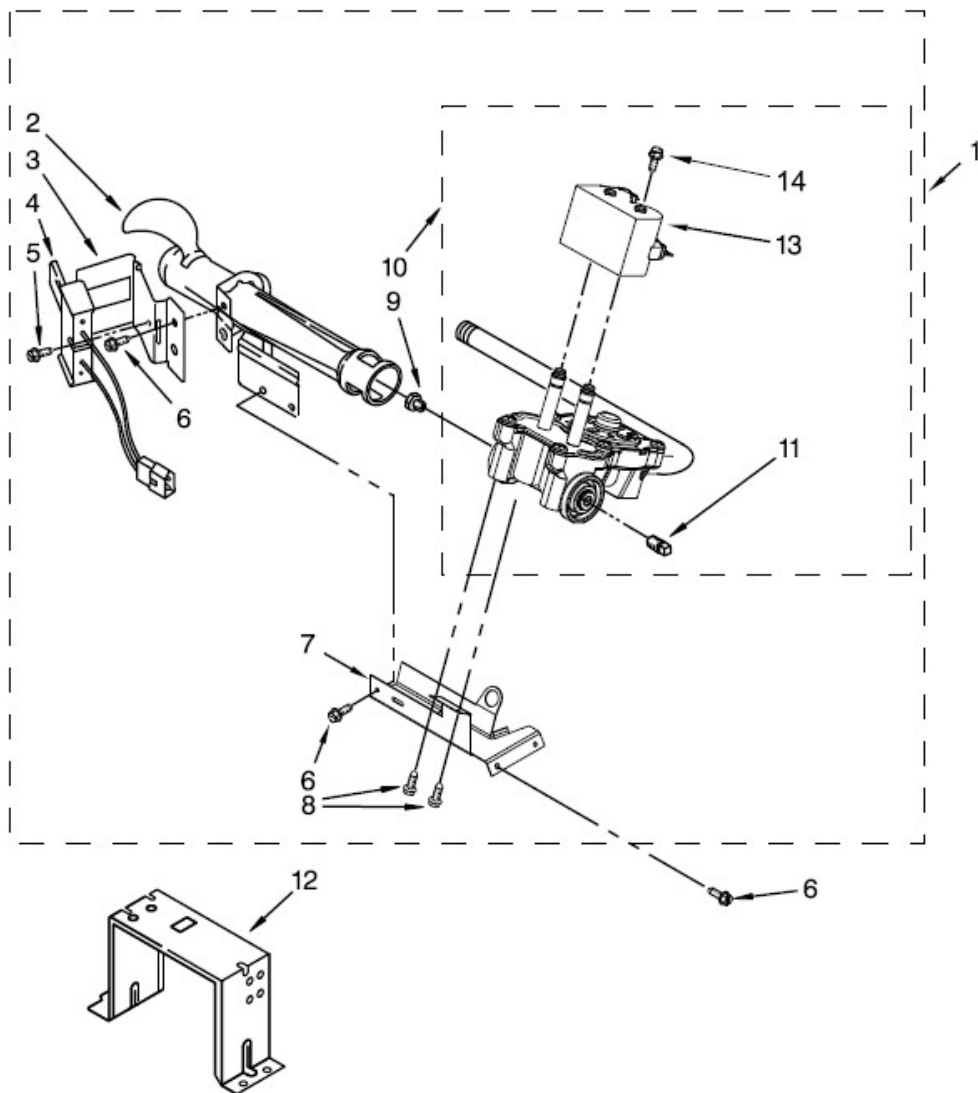

Distribuidor Autorizado

SurteRápido.com

Venta de Refacciones
Electrodomesticas

Secadora Maytag 7MWGD1730YW5

W10336852 BURNER ASSEMBLY PARTS

USE WITH TYPE 1 - NATURAL, TYPE 2 - MIXED,
AND TYPE 4 - LIQUEFIED PROPANE AND BUTANE GASES

Distribuidor Autorizado

SurteRápido.com

Venta de Refacciones
Electrodomesticas

Secadora Maytag 7MWGD1730YW5

W10336852 BURNER ASSEMBLY PARTS

<u>Illus.</u> <u>No.</u>	<u>Part No.</u>	<u>Description</u>
1	W10336852	Burner Assembly (60 Hz) (Type 1 and 2)
2	688617	Tube, Burner
3	694298	Bracket, Ignitor
4	686590	Ignitor
5	W10366705	Screw
6	343641	Screw

<u>Illus.</u> <u>No.</u>	<u>Part No.</u>	<u>Description</u>
7	693986	Base, Burner
8	3387057	Screw
9		Orifice, Burner
	234826	Type 1 (Natural)
10	W10304604	Valve, Gas (60 Hz)
11	W10295523	Pipe Plug

<u>Illus.</u> <u>No.</u>	<u>Part No.</u>	<u>Description</u>
12	3389889	Bracket, Support
13	W10328463	Coil (60 Hz)
14	326049536	Screw
		Following Parts Not Illustrated
	W10307153	Conversion Kit (Type 1 and 2) to Type (4) L.P.G.