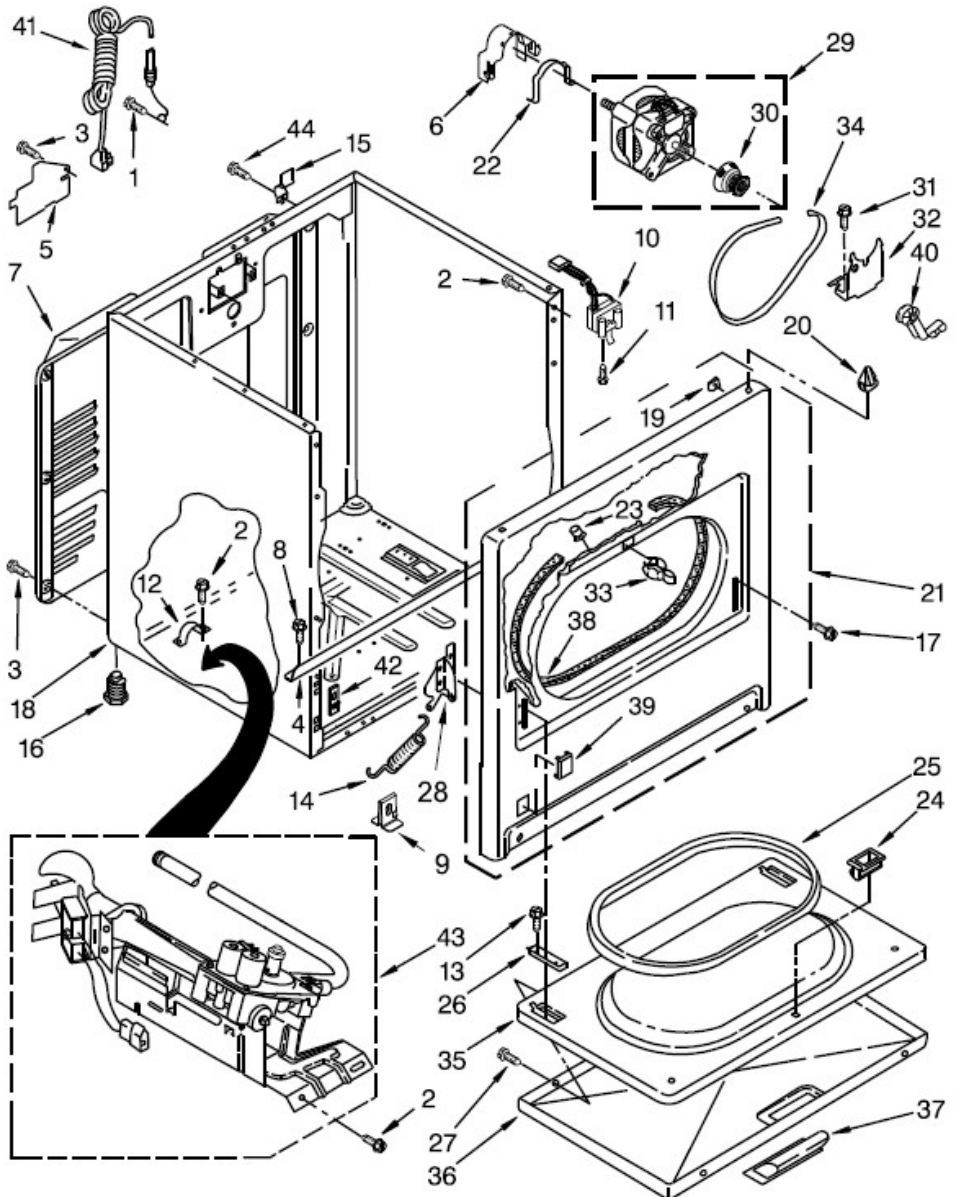

Distribuidor Autorizado

SurteRápido.com

Venta de Refacciones
Electrodomesticas

Secadora Maytag 7MWGD1730YW4

CABINET PARTS

Distribuidor Autorizado

SurteRápido.com

Venta de Refacciones
Electrodomesticas

Secadora Maytag 7MWGD1730YW4

CABINET PARTS

<u>Illus.</u> <u>No.</u>	<u>Part No.</u>	<u>Description</u>	<u>Illus.</u> <u>No.</u>	<u>Part No.</u>	<u>Description</u>	<u>Illus.</u> <u>No.</u>	<u>Part No.</u>	<u>Description</u>
1	8533974	Screw	17	342043	Screw	32	348780	Base, Motor
2	343641	Screw	18		Cabinet	33	696144	Strike, Door
3	693995	Screw		8530603	White	34	W10131364	Belt, Drive
4	W10236073	Bracket, Cabinet	19	98234	Clip, Ground	35	695737	Door, Rear
5	3396795	Cover, Terminal Block	20	8066092	Lock, Front Top	36		Door, Outer
6	3404162	Clamp, Motor (With Shield)	21		Panel, Front		3393549	White
7	W10571724	Panel, Rear		3395197	White	37		Handle, Door
8	3390647	Screw	22	W10121316	Clamp, Motor Mount		W10095180	White
9	W10575896	Clip, Spring	23	685203	Clip, Felt Pad	38	W10663510	Assembly, Seal and Bearing
10	W10569603	Switch, Door	24	3389441	Assembly, Door Catch	39		Plug, Front Panel
11	697773	Screw	25	W10389571	Seal, Door		8564457	White
12	341029	Clamp, Pipe	26	337189	Clip, Hinge	40	691366	Idler Assembly
13	3357011	Screw	27	342055	Screw	41	344020	Cord, Power
14	W10041960	Spring, Door	28	8066056	Hinge, Door (Right)	42	3394083	Clip, Front Panel
15	8066217	Hinge, Top		8066057	Hinge, Door (Left)	43	W10336852	Burner Assembly (1/2 Hz) (Type 1 and 2)
16	3392100	Foot, Dryer	29	W10396032	Assembly, Motor	44	3390631	Screw
	279810	Foot, Optional (Extended Length Package Of 2) (Not Included)	30	8066184	Pulley, Motor			
			31	3400500	Bolt