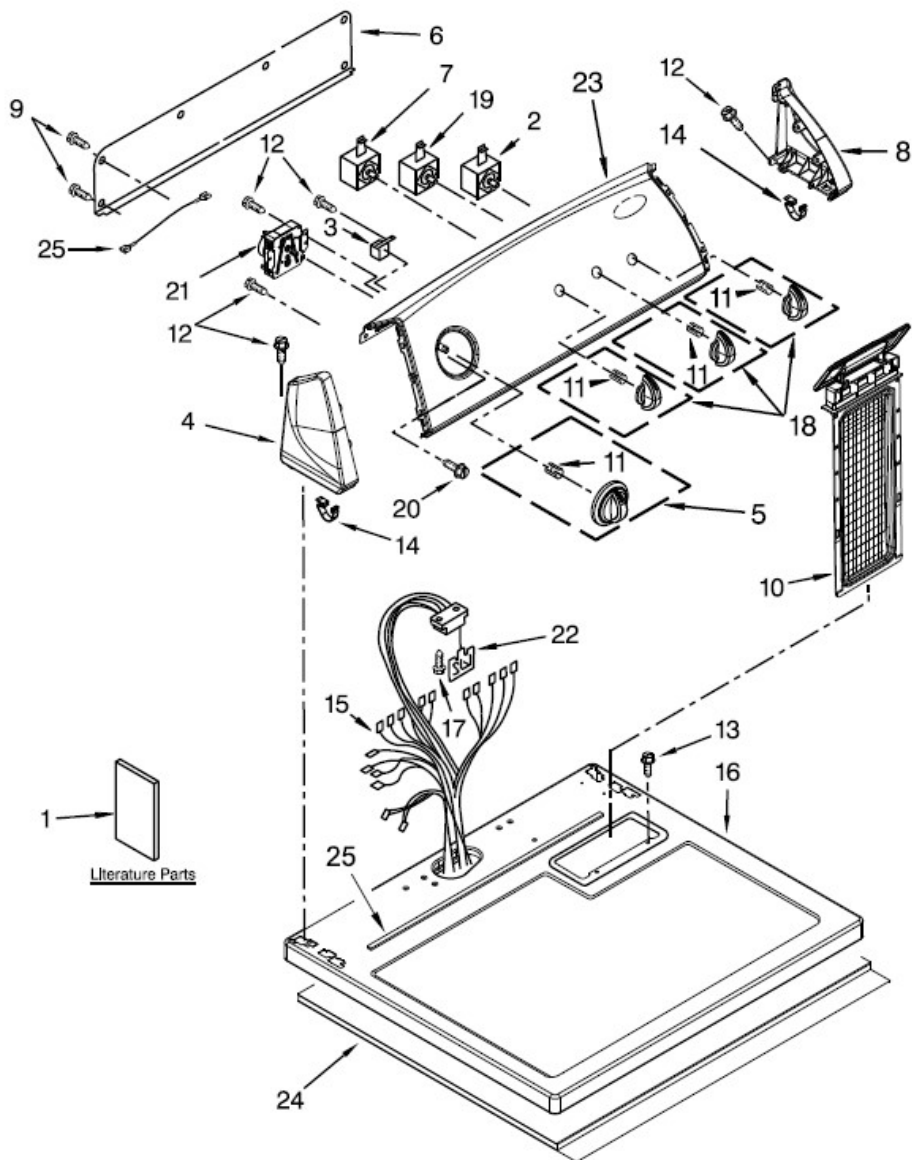

Distribuidor Autorizado

SurteRápido.com

Venta de Refacciones
Electrodomesticas

Secadora Maytag 7MWGD1730YW5

TOP AND CONSOLE PARTS

Distribuidor Autorizado

SurteRápido.com

Venta de Refacciones
Electrodomesticas

Secadora Maytag 7MWGD1730YW5

TOP AND CONSOLE PARTS

<u>Illus.</u> <u>No.</u>	<u>Part No.</u>	<u>Description</u>	<u>Illus.</u> <u>No.</u>	<u>Part No.</u>	<u>Description</u>	<u>Illus.</u> <u>No.</u>	<u>Part No.</u>	<u>Description</u>
1		Literature Parts	8		End Cap (Right)	18		Assen
	W10329763	Instructions, Installation		8566032	White		W10034380	White
	W10368973	Use & Care Guide	9	693995	Screw	19	3405156	Switch
	W10185994	Wiring Diagram	10		Screen, Lint	20	3400818	Screw
2	W10117655	Switch, Push To Start		W10717210	White	21	W10185992	Timer
3	694419	Buzzer, Mini	11	8536939	Clip, Spring	22	W10476828	Contro
4		End Cap (Left)	12	3348629	Screw	23	W10354023	Panel
	8566035	White	13	688983	Screw			Assen
5		Assembly, Timer Knob	14	8312709	Clip, Console	24	W10123956	Panel
	W10034750	White/Metallic	15	W10640704	Harness, Wiring	25	W10316616	Seal,
6	W10103406	Panel, Rear (Console)	16		Top			
				8559800	White			
7	8530169	Switch, Rotary Temperature	17	359625	Screw