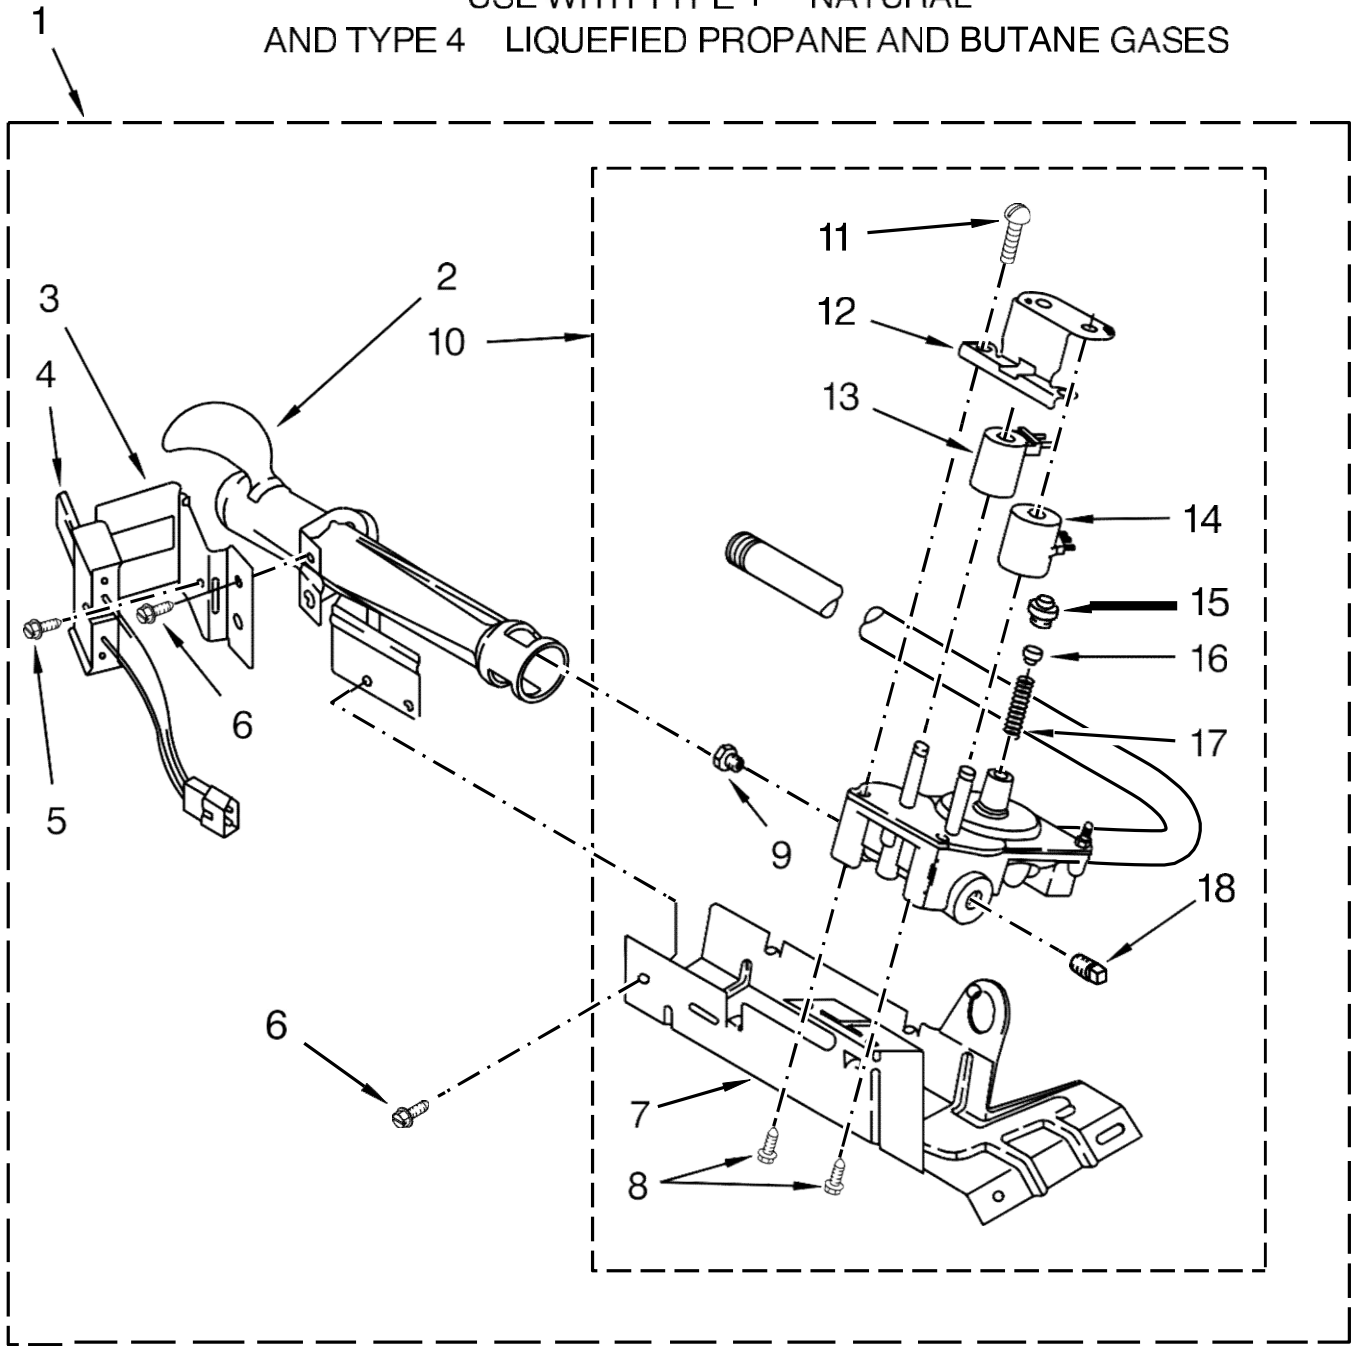

USE WITH TYPE 1 - NATURAL
AND TYPE 4 LIQUEFIED PROPANE AND BUTANE GASES

Secadora Maytag 7MWGD1730YW4

<u>Illus. No.</u>	<u>Part No.</u>	<u>Description</u>
1	8318272	Burner Assembly (60 Hz) (Type 1) (White Rodgers)
2	688617	Tube, Burner
3	694298	Bracket, Ignitor
4	686590	Ignitor
5	W10366705	Screw
6	343641	Screw
7	693986	Base, Burner
8	3387057	Screw

<u>Illus. No.</u>	<u>Part No.</u>	<u>Description</u>
9		Orifice, Burner
	234826	Type 1 (Natural)
	229742	Type 4 (Butane)
	234868	Type 4 (Propane)
10	8318277	Valve, Gas (60 Hz)
11	694421	Screw, Coil
12	694538	Bracket, Coil
13	694540	Coil, 60 Hz. (2 Terminal) (Main)
14	694539	Coil, 60 Hz (Split) (3 Terminal) (Pilot Position)

<u>Illus. No.</u>	<u>Part No.</u>	<u>Description</u>
15	694424	Leak, Limiter
16	694423	Screw, Regulator Adjustment
17	694422	Spring, Regulator
18	239822	Plug, Pipe
		Following Parts Not Illustrated
	W10307153	Conversion Kit (Type 1 and 2) to Type (4) L.P.G.