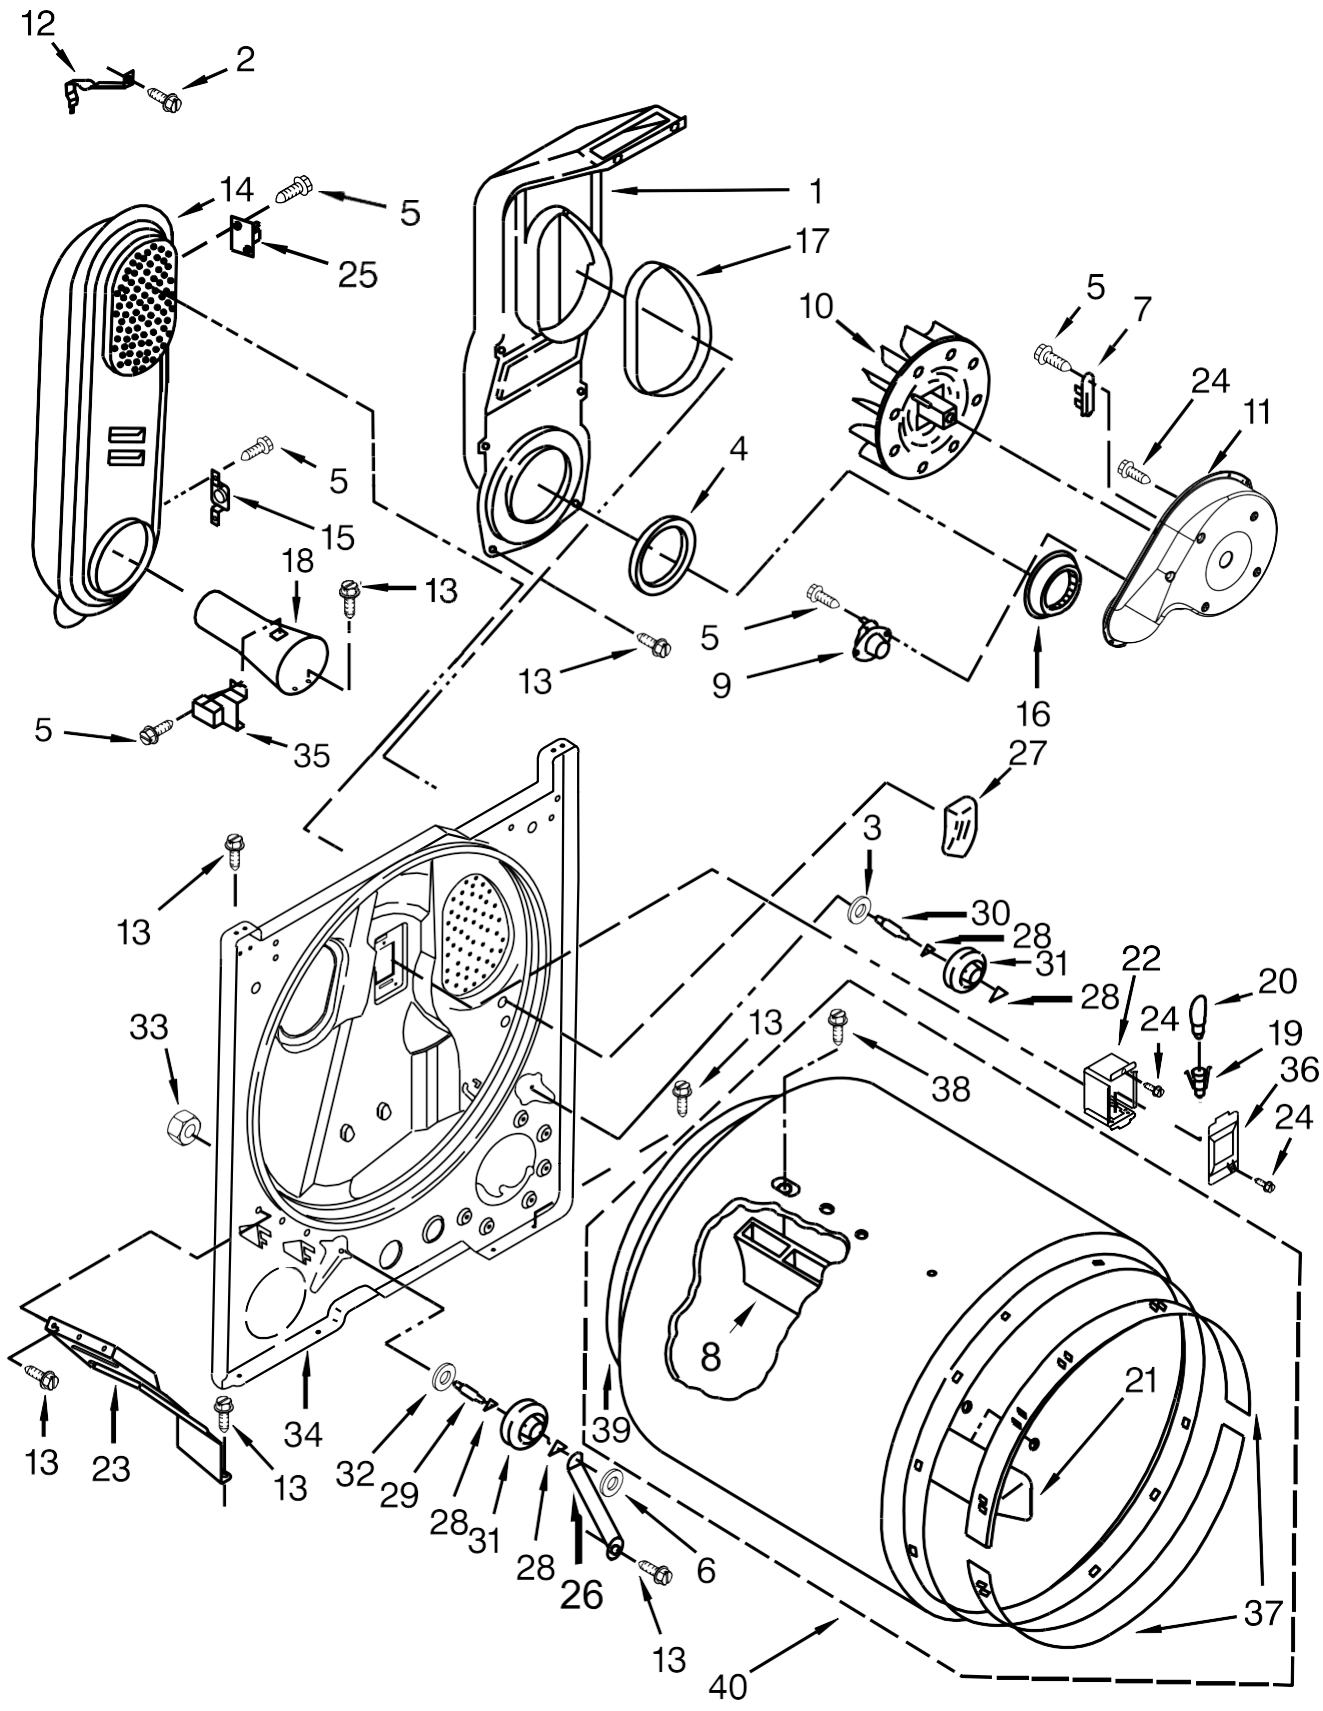

<u>Illus. No.</u>	<u>Part No.</u>	<u>Description</u>
18		Assembly, Control Knob
	W10034380	White/Metallic
19	3405156	Switch, Wrinkle Guard
20	3400818	Screw
21	W10185992	Timer Assembly (60 Hz.)
22	W10476828	Control, Electronic
23	W10354023	Panel & Console Assembly
24	W10123956	Panel, Dampening
25	W10316616	Seal, Foam

Secadora Maytag 7MWGD1730YW4

Secadora Maytag 7MWGD1730YW4

<u>Illus. No.</u>	<u>Part No.</u>	<u>Description</u>
1	8533974	Screw
2	343641	Screw
3	693995	Screw
4	W10236073	Bracket, Cabinet
5	3396795	Cover, Terminal Block
6	3404162	Clamp, Motor (With Shield)
7	W10571724	Panel, Rear
8	3390647	Screw
9	W10575896	Clip, Spring
10	W10569603	Switch, Door
11	697773	Screw
12	341029	Clamp, Pipe
13	3357011	Screw
14	W10041960	Spring, Door
15	8066217	Hinge, Top
16	3392100	Foot, Dryer
	279810	Foot, Optional (Extended Length Package Of 2) (Not Included)

<u>Illus. No.</u>	<u>Part No.</u>	<u>Description</u>
17	342043	Screw
18		Cabinet
	8530603	White
19	98234	Clip, Ground
20	8066092	Lock, Front Top
21		Panel, Front
	W10664692	White
22	W10121316	Clamp, Motor Mount
23	685203	Clip, Felt Pad
24	3389441	Assembly, Door Catch
25	W10389571	Seal, Door
26	337189	Clip, Hinge
27	342055	Screw
28	8066056	Hinge, Door (Right)
	8066057	Hinge, Door (Left)
29	W10396032	Assembly, Motor
30	8066184	Pulley, Motor
31	3400500	Bolt

<u>Illus. No.</u>	<u>Part No.</u>	<u>Description</u>
32	348780	Base, Motor
33	696144	Strike, Door
34	W10131364	Belt, Drive
35	695737	Door, Rear
36		Door, Outer
	3393549	White
37	W10095180	Handle, Door
38	W10663510	Assembly, Seal and Bearing
39		Plug, Front Panel
	8564457	White
40	691366	Idler Assembly
41	344020	Cord, Power
42	3394083	Clip, Front Panel
43	8318272	Burner Assembly (60 Hz) (Type 1) (White Rodgers)
44	3390631	Screw