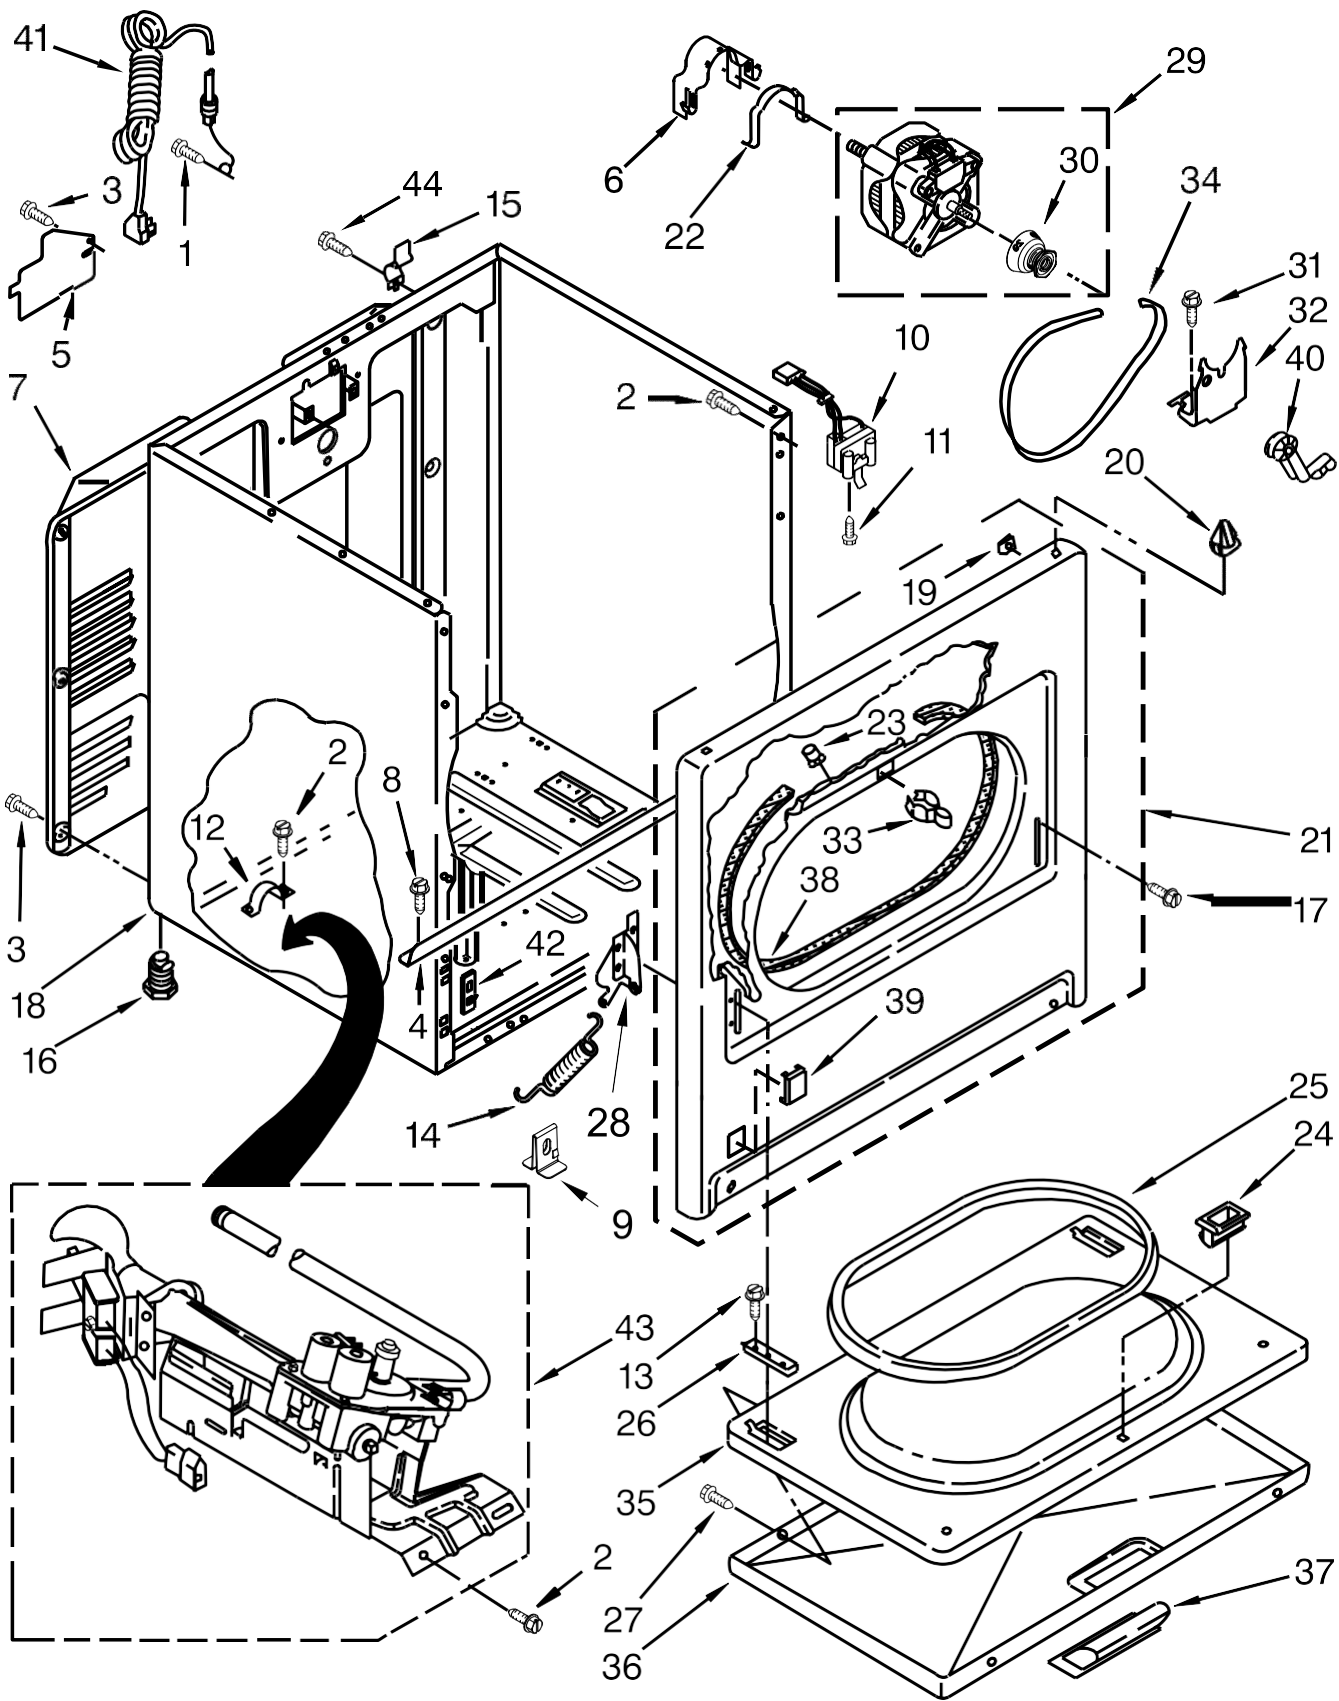

Secadora Maytag 7MWGD1730YW4

<u>Illus. No.</u>	<u>Part No.</u>	<u>Description</u>
1		Literature Parts
	W10329763	Instructions, Installation
	W10368973	Use & Care Guide
	W10185994	Wiring Diagram
2	W10117655	Switch, Push ToStart
3	694419	Buzzer, Mini
4		End Cap (Left)
	8566035	White
5		Assembly, Timer Knob
	W10034750	White/Metallic
6	W10103406	Panel, Rear (Console)
7	8530169	Switch, Rotary Temperature

<u>Illus. No.</u>	<u>Part No.</u>	<u>Description</u>
8		End Cap (Right)
	8566032	White
9	693995	Screw
10		Screen, Lint
	W10641634	White
11	8536939	Clip, Spring
12	3348629	Screw
13	688983	Screw
14	8312709	Clip, Console
15	W10640704	Harness, Wiring
16		Top
	8559800	White
17	359625	Screw

<u>Illus. No.</u>	<u>Part No.</u>	<u>Description</u>
18		Assembly, Control Knob
	W10034380	White/Metallic
19	3405156	Switch, Wrinkle Guard
20	3400818	Screw
21	W10185992	Timer Assembly (60 Hz.)
22	W10476828	Control, Electronic
23	W10354023	Panel & Console Assembly
24	W10123956	Panel, Dampening
25	W10316616	Seal, Foam

Secadora Maytag 7MWGD1730YW4

Secadora Maytag 7MWGD1730YW4

<u>Illus. No.</u>	<u>Part No.</u>	<u>Description</u>
1	8533974	Screw
2	343641	Screw
3	693995	Screw
4	W10236073	Bracket, Cabinet
5	3396795	Cover, Terminal Block
6	3404162	Clamp, Motor (With Shield)
7	W10571724	Panel, Rear
8	3390647	Screw
9	W10575896	Clip, Spring
10	W10569603	Switch, Door
11	697773	Screw
12	341029	Clamp, Pipe
13	3357011	Screw
14	W10041960	Spring, Door
15	8066217	Hinge, Top
16	3392100	Foot, Dryer
	279810	Foot, Optional (Extended Length Package Of 2) (Not Included)