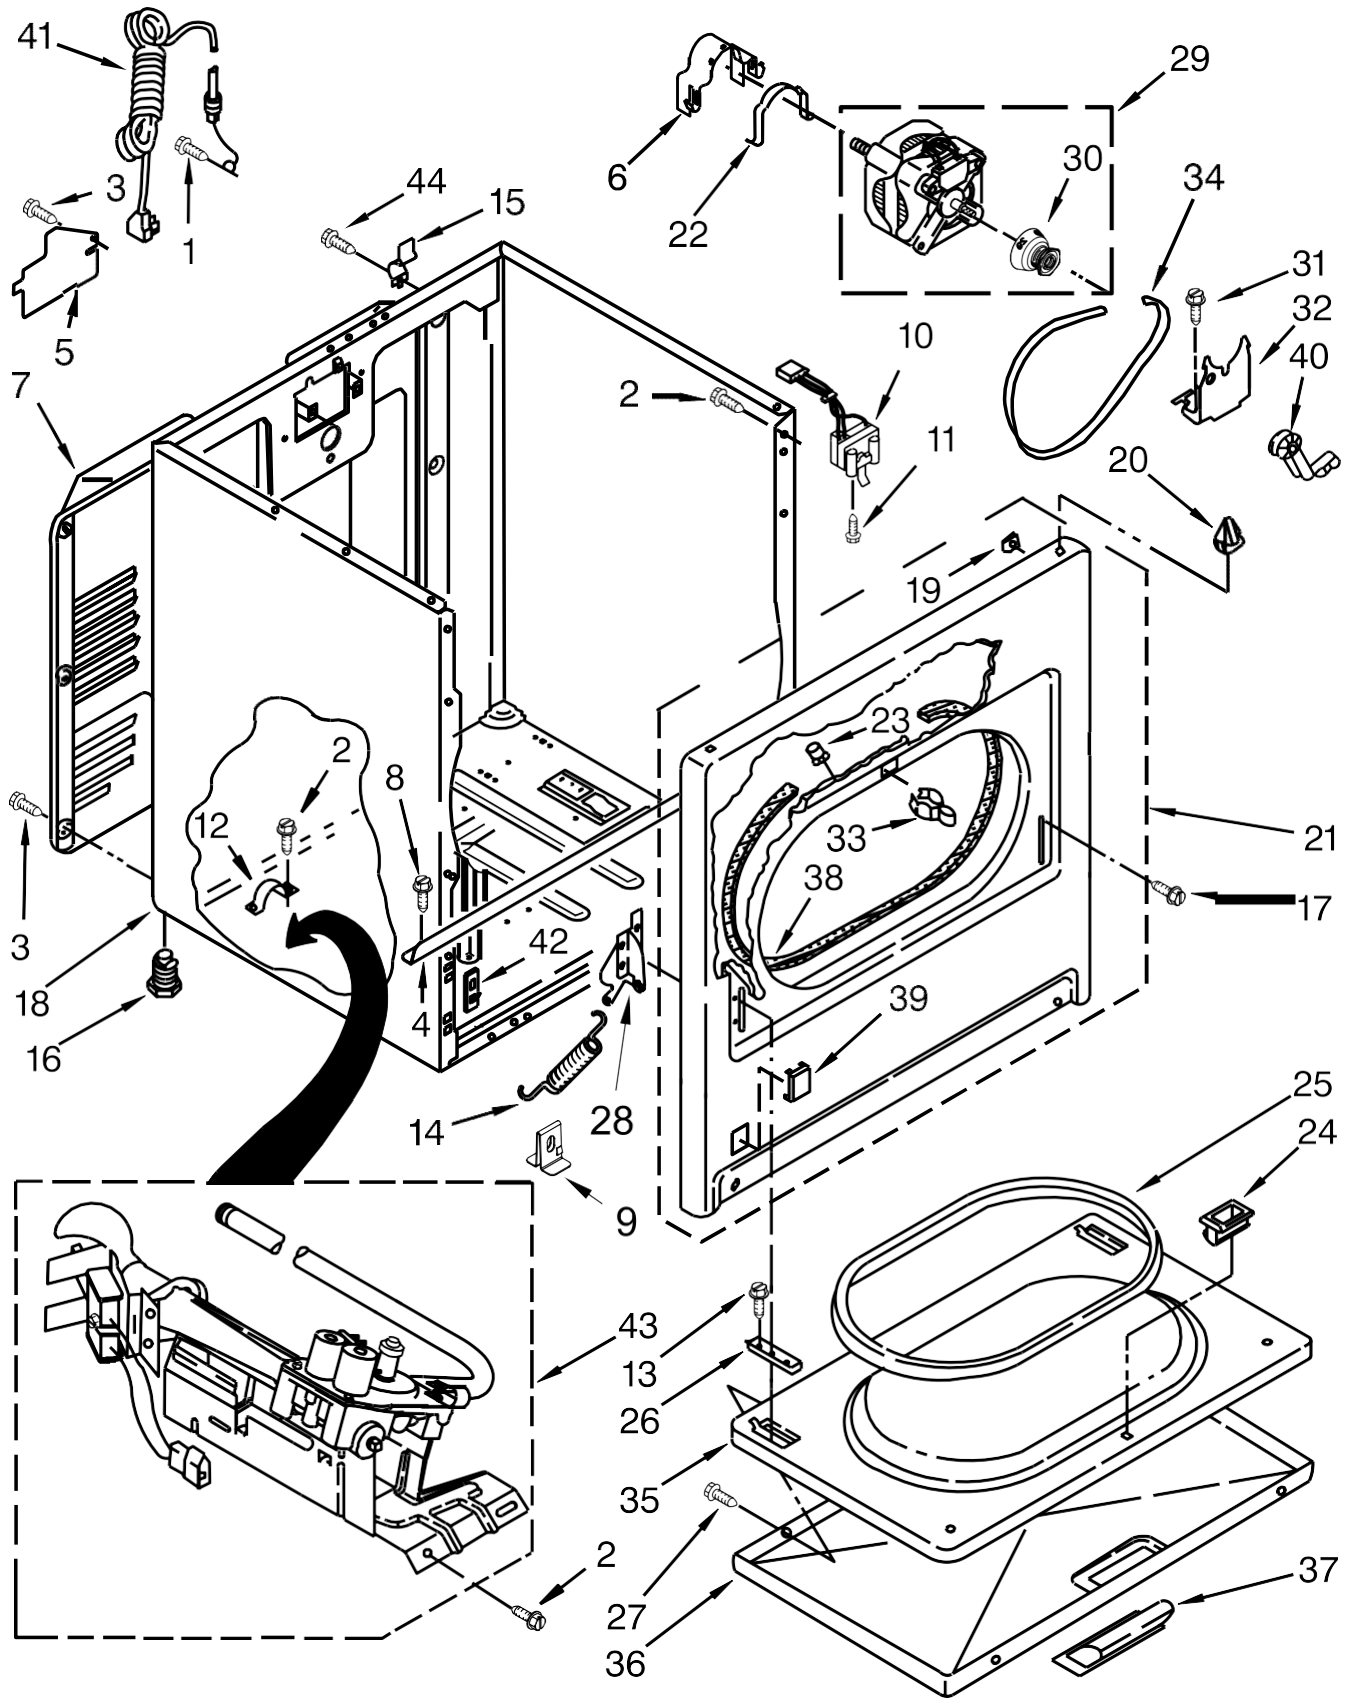

Secadora Maytag 7MWGD1730YW5

<u>Illus. No.</u>	<u>Part No.</u>	<u>Description</u>
1		Literature Parts
	W10329763	Instructions, Installation
	W10368973	Use & Care Guide
	W10185994	Wiring Diagram
2	W10117655	Switch, Push ToStart
3	694419	Buzzer, Mini
4		End Cap (Left)
	8566035	White
5		Assembly, Timer Knob
	W10034750	White/Metallic
6	W10103406	Panel, Rear (Console)
7	8530169	Switch, Rotary Temperature

<u>Illus. No.</u>	<u>Part No.</u>	<u>Description</u>
8		End Cap (Right)
	8566032	White
9	693995	Screw
10		Screen, Lint
	W10717210	White
11	8536939	Clip, Spring
12	3348629	Screw
13	688983	Screw
14	8312709	Clip, Console
15	W10640704	Harness, Wiring
16		Top
	8559800	White
17	359625	Screw

<u>Illus. No.</u>	<u>Part No.</u>	<u>Description</u>
18		Assembly, Control Knob
	W10034380	White/Metallic
19	3405156	Switch, Wrinkle Guard
20	3400818	Screw
21	W10185992	Timer Assembly (60 Hz.)
22	W10476828	Control, Electronic
23	W10354023	Panel & Console Assembly
24	W10123956	Panel, Dampening
25	W10316616	Seal, Foam

Secadora Maytag 7MWGD1730YW5

<u>Illus. No.</u>	<u>Part No.</u>	<u>Description</u>
1	8533974	Screw
2	343641	Screw
3	693995	Screw
4	W10236073	Bracket, Cabinet
5	3396795	Cover, Terminal Block
6	3404162	Clamp, Motor (With Shield)
7	W10571724	Panel, Rear
8	3390647	Screw
9	W10575896	Clip, Spring
10	W10569603	Switch, Door
11	697773	Screw
12	341029	Clamp, Pipe
13	3357011	Screw
14	W10041960	Spring, Door
15	8066217	Hinge, Top
16	3392100	Foot, Dryer
	279810	Foot, Optional (Extended Length Package Of 2) (Not Included)