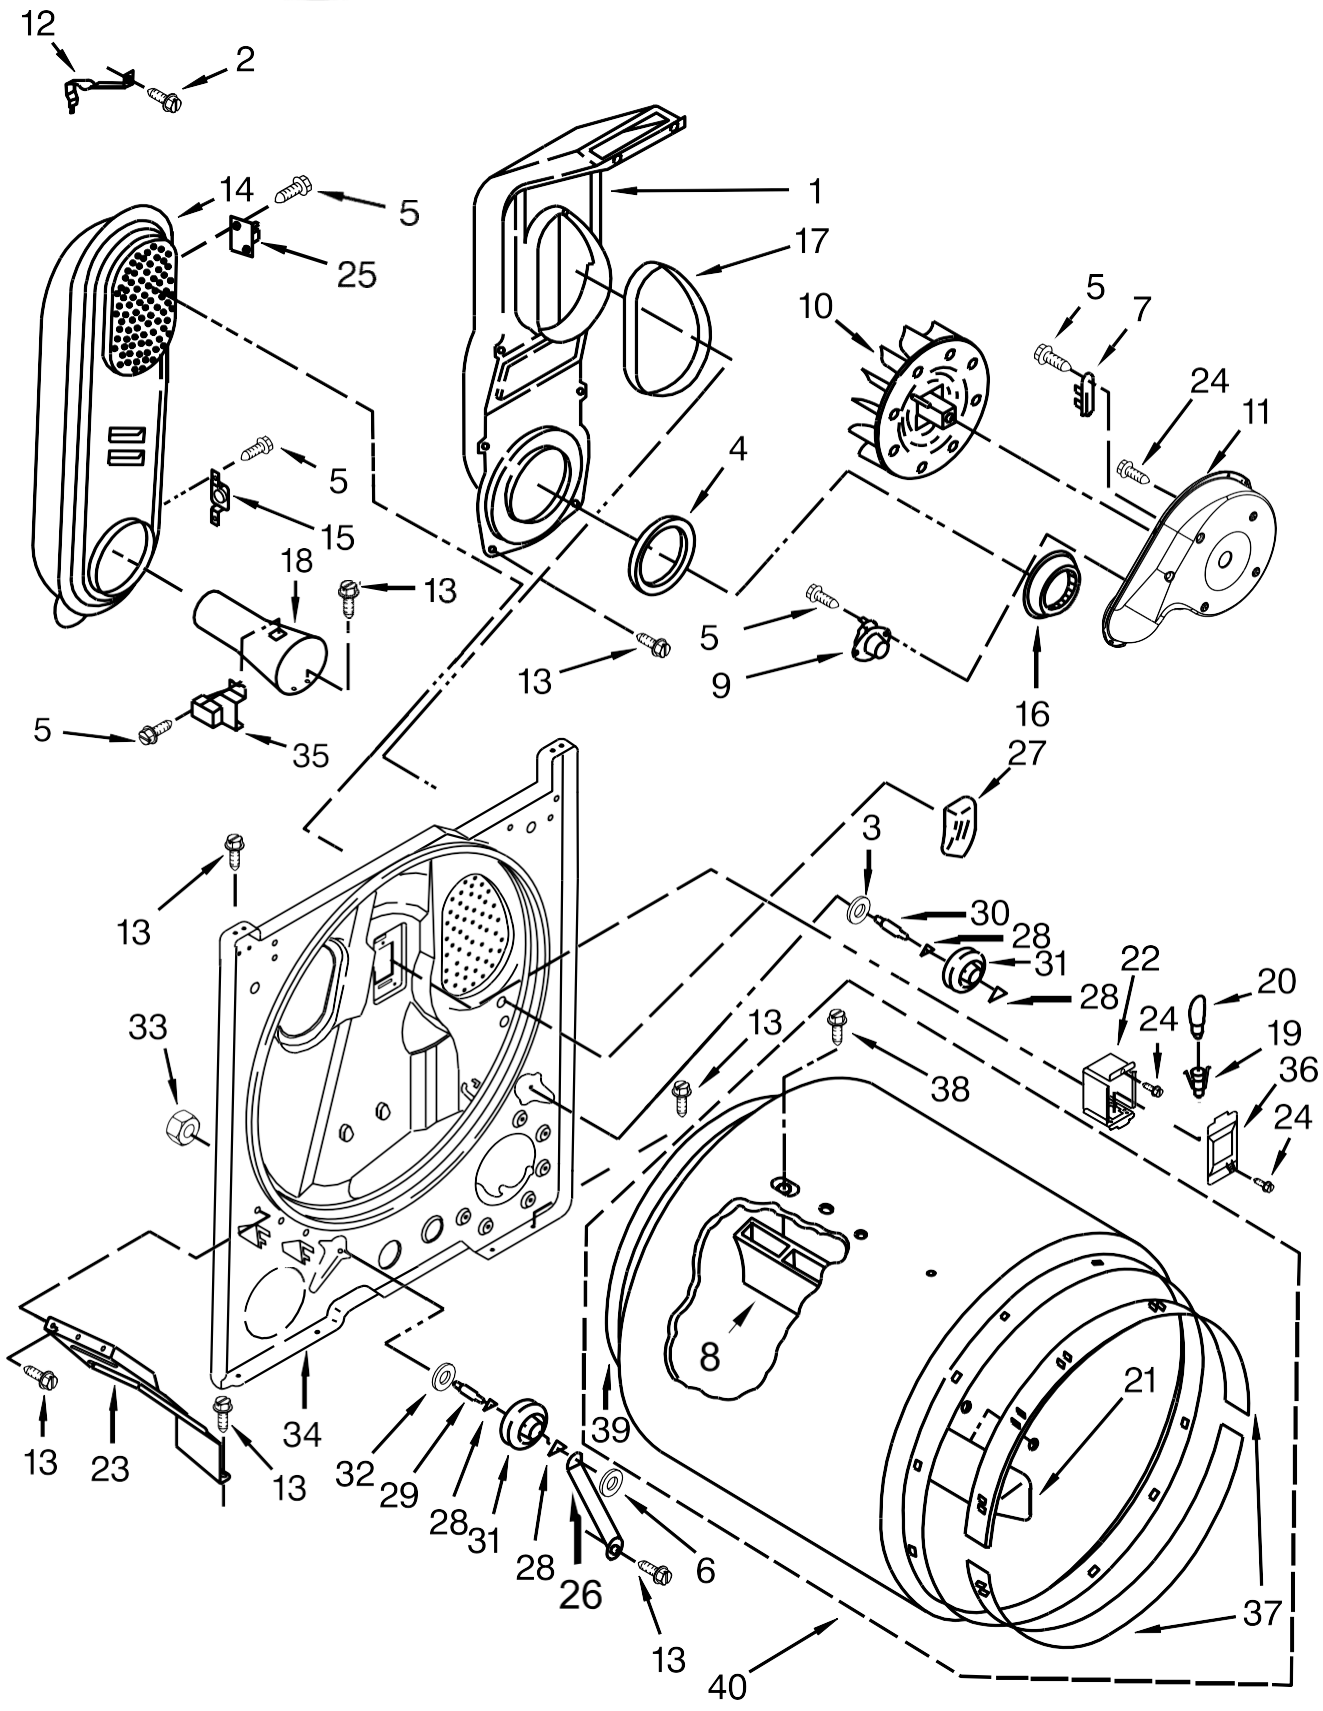

Secadora Maytag 7MWGD1730YW5

<u>Illus. No.</u>	<u>Part No.</u>	<u>Description</u>
1	348368	Assembly, Lint Chute
2	489463	Screw
3	3388703	Washer
4	347139	Seal, Lint Chute
5	90767	Screw
6	90296	Nut, Push On
7	3392519	Fuse, Thermal (91C)
8	692490	Baffle, Drum (Long)
9	8318268	Thermostat
10	694089	Wheel, Blower
11	8577230	Housing, Blower
12	3398161	Clip, Heater Box
13	343641	Screw
14	8530285	Box, Heater (96C)

<u>Illus. No.</u>	<u>Part No.</u>	<u>Description</u>
15	W10423382	Thermostat, High Limit SPST (180F)
16	W10389567	Shield, Exhaust
17	339956	Seal
18	8066049	Funnel, Burner Light
19	W10214261	Socket, Light
20	3406124	Bulb, Light
21	3403636	Baffle, Drum (Short)
22	3977373	Bracket, Drum Light
23	3406022	Bracket, Bulkhead Chute
24	3390647	Screw
25	3977394	Thermal Cut-Off
26	3976434	Bracket, Support
27	3976479	Pad, Sensor

<u>Illus. No.</u>	<u>Part No.</u>	<u>Description</u>
28	W10512946	Washer, Tri Ring
29	W10359270	Shaft, Drum Roller - Left Hand Thread
30	W10359269	Shaft, Drum Roller - Right Hand Thread
31	3397590	Roller, Support
32	348197	Washer
33	W10298789	Nut, Hex
34	3403414	Bulkhead
35	338906	Sensor, Radiant
36	3402841	Lens, Drum Light
37	692526	Bearing, Ring
38	W10219342	Screw
39	W10663495	Seal, Rear Drum
40	W10389436	Assembly, Drum (Complete)