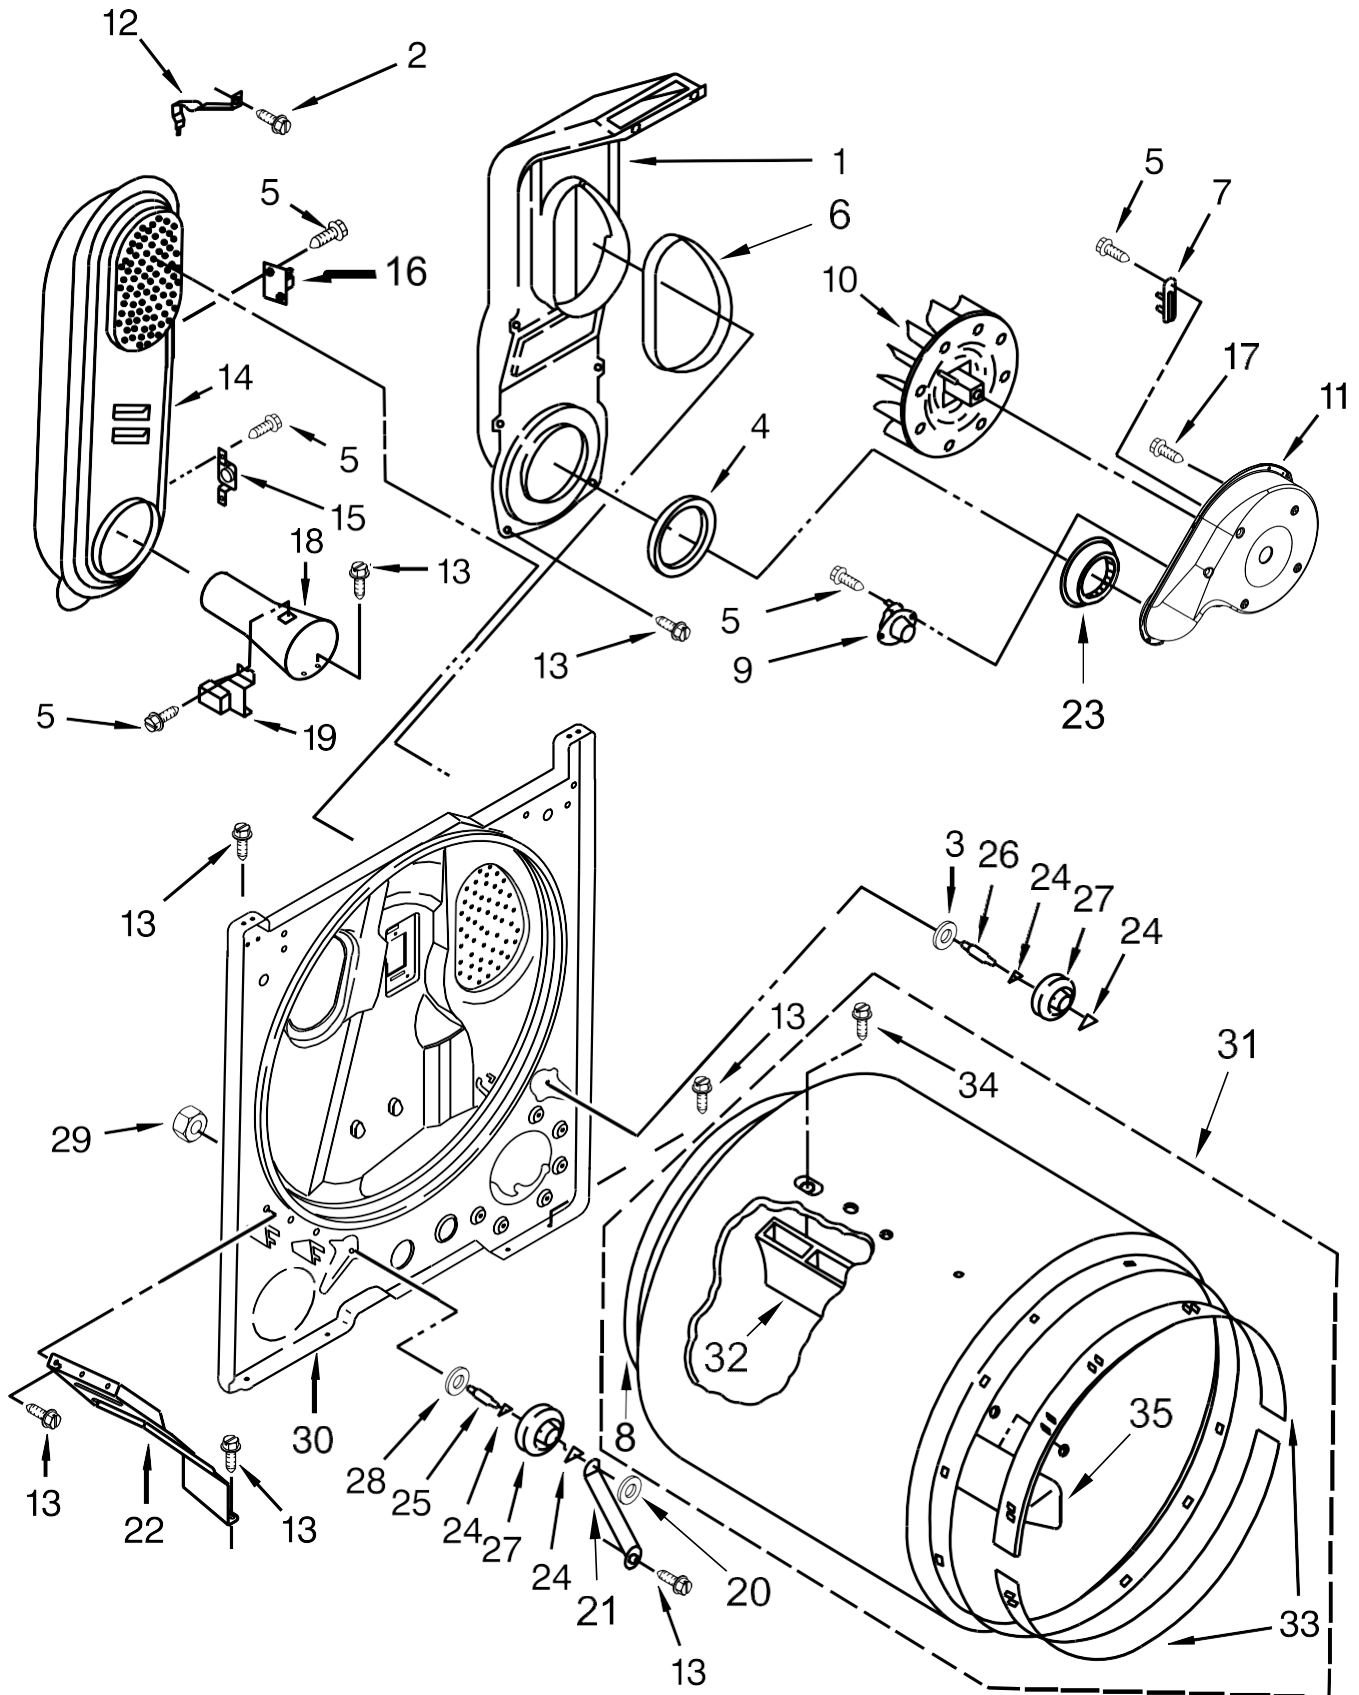

Secadora Whirlpool 7MWGD1750EQ0

<u>Illus. No.</u>	<u>Part No.</u>	<u>Description</u>
1	348368	Assembly, Lint Chute
2	489463	Screw
3	3388703	Washer
4	347139	Seal, Lint Chute
5	90767	Screw
6	339956	Seal
7	3392519	Fuse, Thermal (91C)
8	W10725245	Seal, Rear Drum
9	3387134	Thermostat
10	694089	Wheel, Blower
11	8577230	Housing, Blower
12	3398161	Clip, Heater Box
13	3390631	Screw

<u>Illus. No.</u>	<u>Part No.</u>	<u>Description</u>
14	8530285	Box, Heater (96C)
15	W10423382	Thermostat, High Limit SPST (180F)
16	3977394	Thermal Cut-Off
17	3390647	Screw
18	8066049	Funnel, Burner Light
19	338906	Sensor, Radiant
20	90296	Nut, Push On
21	3976434	Bracket, Support
22	3406022	Bracket, Bulkhead Chute
23	W10389567	Shield, Exhaust
24	W10512946	Washer, Tri Ring
25	W10359270	Shaft, Drum Roller - Left Hand Thread

<u>Illus. No.</u>	<u>Part No.</u>	<u>Description</u>
26	W10359269	Shaft, Drum Roller - Right Hand Thread
27	3397590	Roller, Support
28	348197	Washer
29	W10298789	Nut, Hex
30	3403410	Bulkhead
31	W10757750	Assembly, Drum (Complete)
32	692490	Baffle, Drum (Long)
33	692526	Bearing, Ring
34	W10219342	Screw
35	3403636	Baffle, Drum (Short)