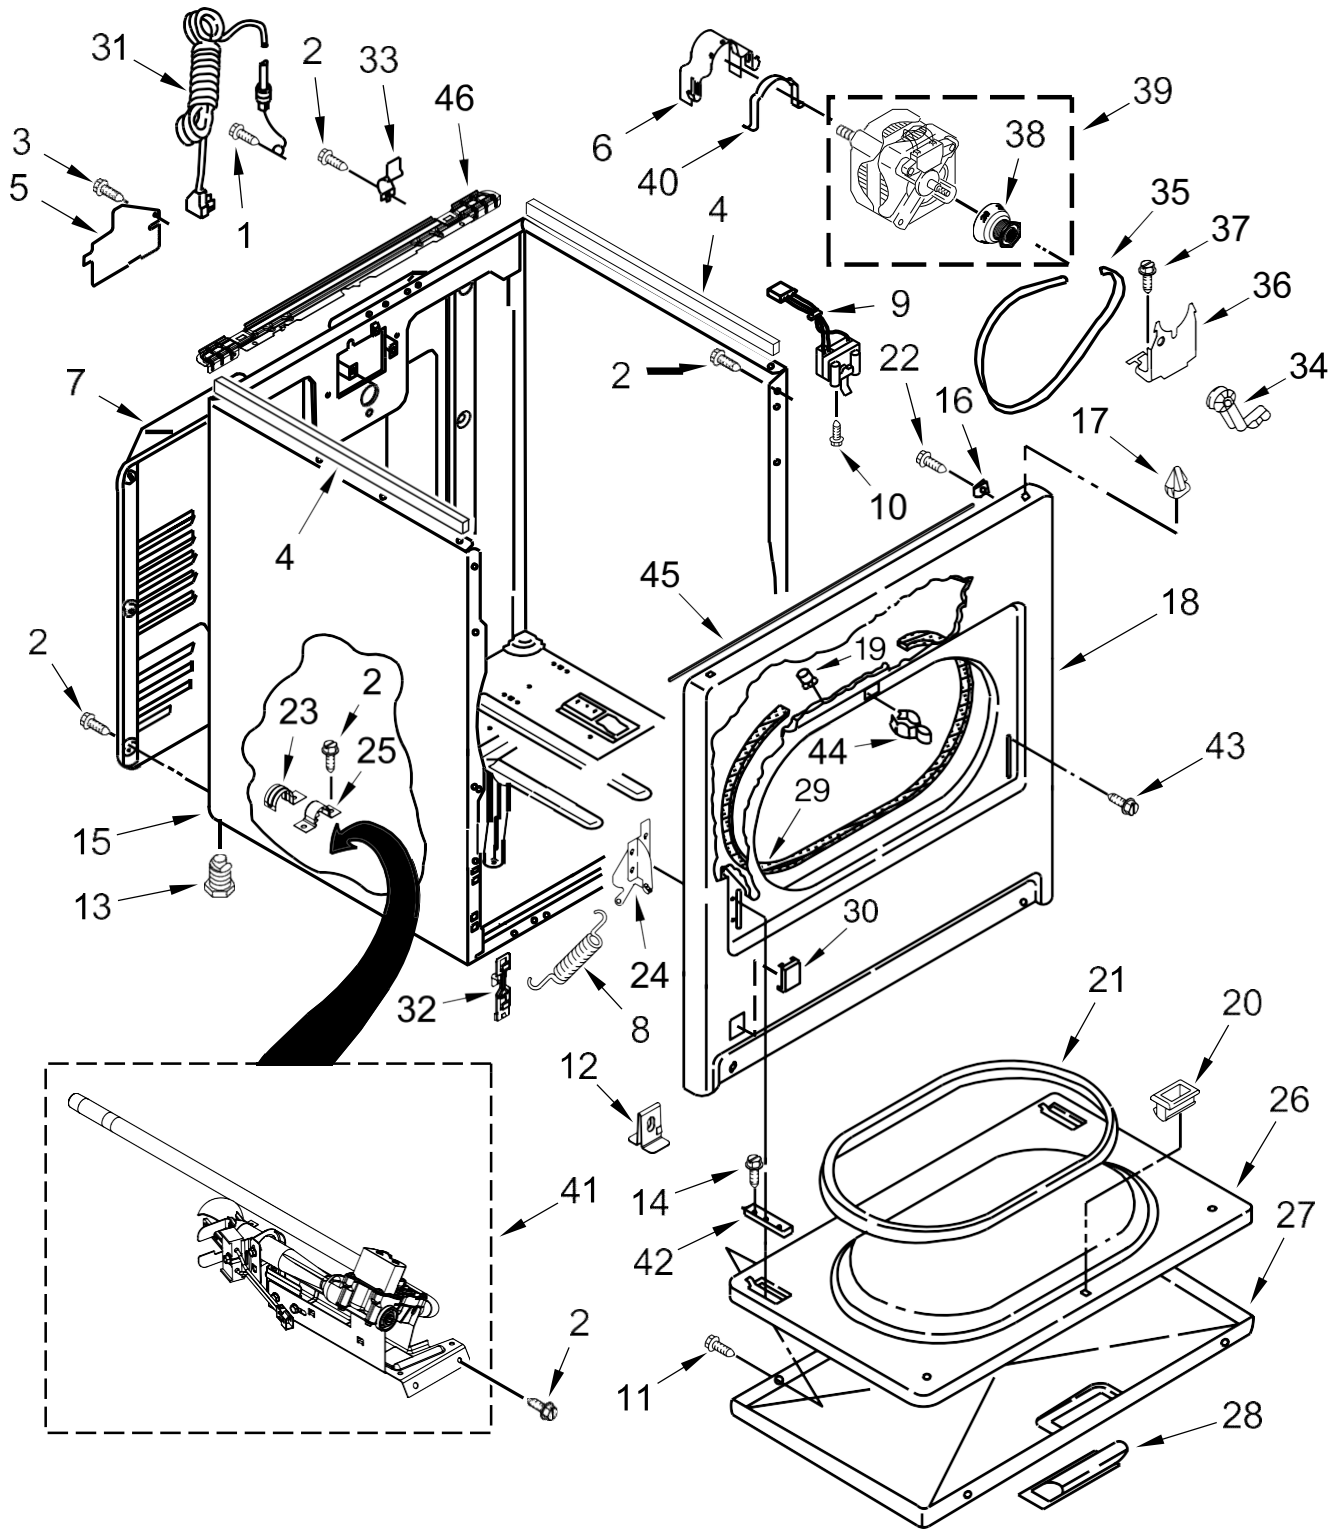

Secadora Whirlpool 7MWGD1750EQO

<u>Illus. No.</u>	<u>Part No.</u>	<u>Description</u>
1		Literature Parts
	W10791287	Installation Instructions
	W10791286	Use and Care Guide
	W10185986	Wiring Diagram
2	W10726632	Seal, Console
3	693995	Screw
4	W10123956	Panel, Dampening
5	9740848	Screw
6	W10756582	Panel, Rear
7	694419	Buzzer, Mini
8	W10298336	Nut, "U"
9	W10780467	Harness, Wiring

<u>Illus. No.</u>	<u>Part No.</u>	<u>Description</u>
10	W10508973	Assembly, Lint Screen
11		Assembly, Knob
	W10743997	Chrome
12	8312709	Clip, Console
13	688983	Screw
14	W10446920	Switch, Push to Start
15	W10648593	Switch, Rotary (Wrinkle Control)
16		Top
	W10613389	White
17	W10662472	Collar, Lint Chute

<u>Illus. No.</u>	<u>Part No.</u>	<u>Description</u>
18		Assembly, Console
	W10806500	White
19	8536939	Clip, Spring
20	W10436302	Timer Assembly (60 Hz.)
21		Assembly, Timer Knob
	W10743994	Chrome

## Secadora Whirlpool 7MWGD1750EQ0

<u>Illus. No.</u>	<u>Part No.</u>	<u>Description</u>
1	8533974	Screw
2	3390631	Screw
3	693995	Screw
4	W10316529	Seal, Foam
5	3396795	Cover, Terminal Block
6	3404162	Clamp, Motor (With Shield)
7	W10571724	Panel, Rear
8	W10041960	Spring, Door
9	W10237959	Switch, Door
10	697773	Screw
11	342055	Screw
12	W10575896	Clip, Spring
13	W10754507	Foot, Dryer
14	3357011	Screw
15		Cabinet
	8530603	White
16	98234	Clip, Ground
17	8066092	Lock, Front Top
18		Panel, Front
	W10664692	White