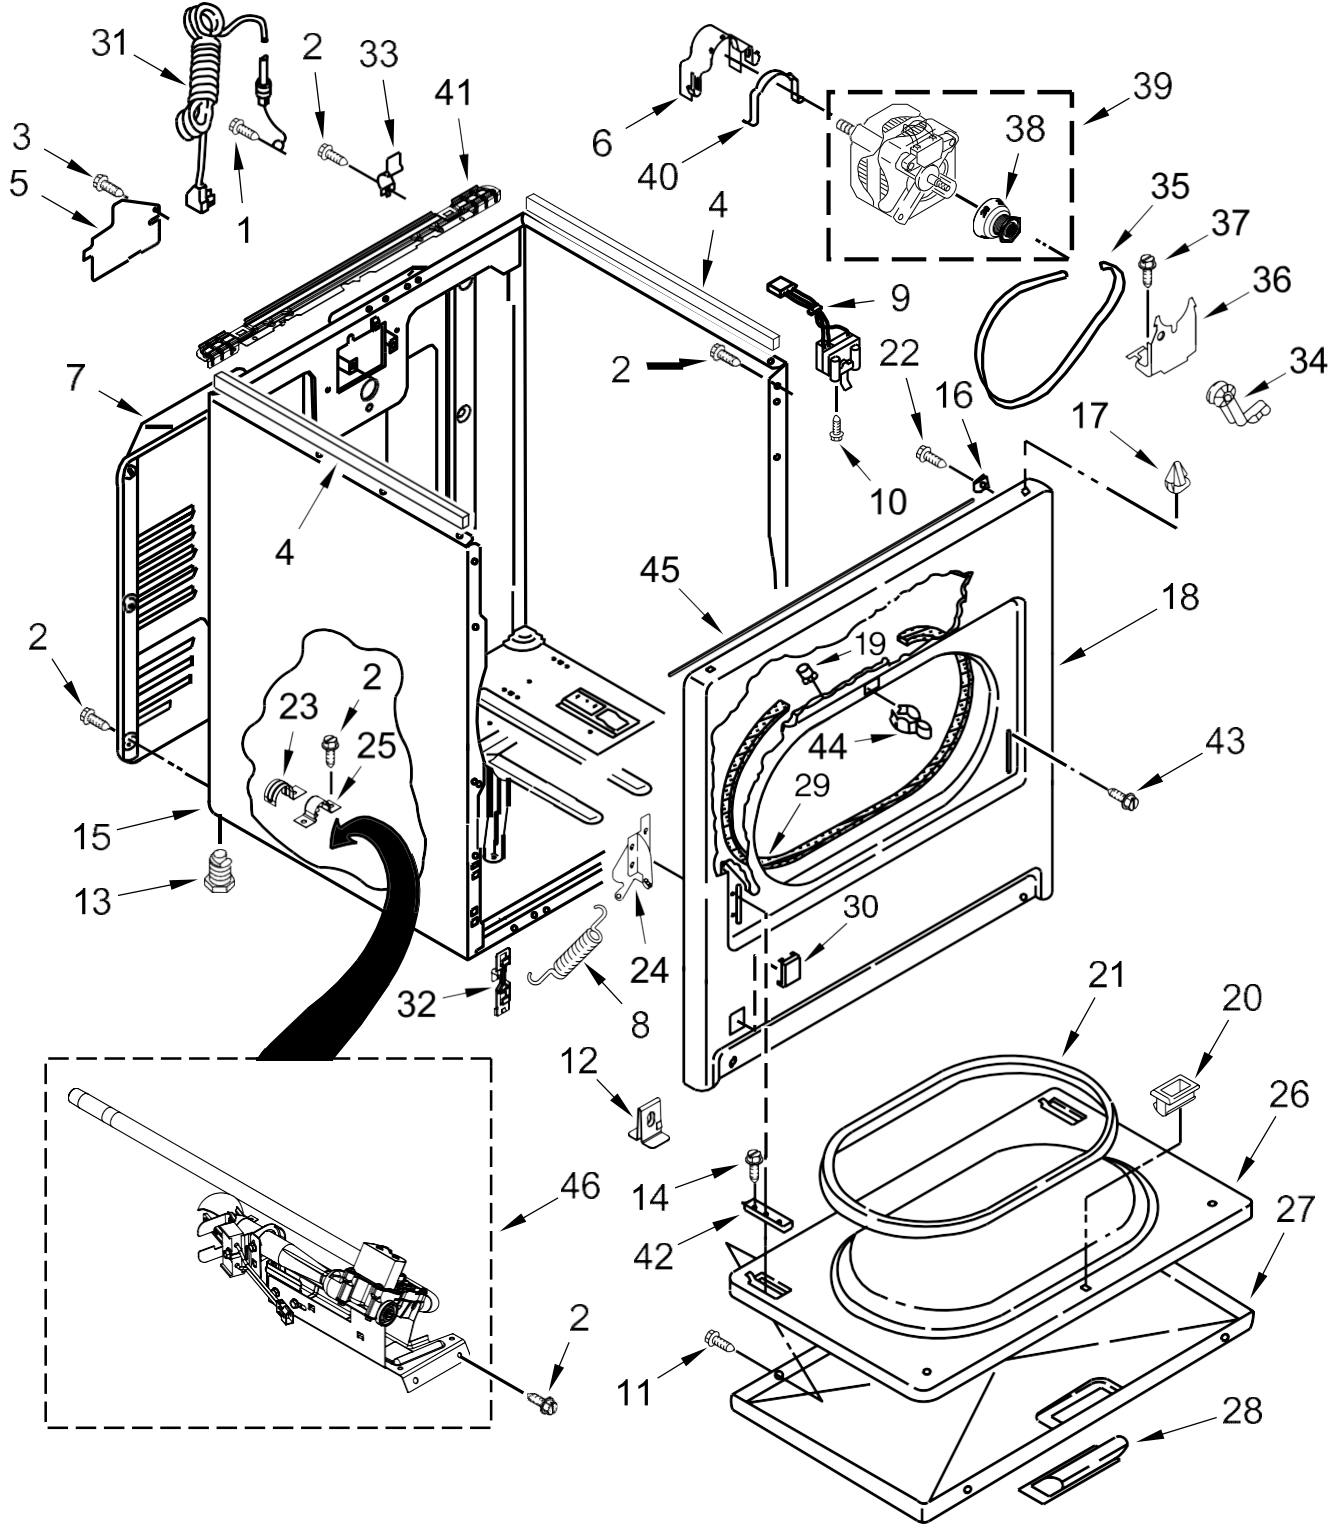

Literature Parts

Secadora Whirlpool 7MWGD1750EQ1

<u>Illus.</u>	<u>No.</u>	<u>Part No.</u>	<u>Description</u>
	1		Literature Parts
		W10791287	Installation Instructions
		W10791286	Use and Care Guide
		W10876312	Wiring Diagram
	2	W10726632	Seal, Console
	3	693995	Screw
	4	W10836097	Panel, Dampening
	5	9740848	Screw
	6	W10756582	Panel, Rear
	7	694419	Buzzer, Mini
	8	W10298336	Nut, "U"

<u>Illus.</u>	<u>No.</u>	<u>Part No.</u>	<u>Description</u>
	9	W10872686	Harness, Wiring
	10		Lint Screen
		W10508973	White
	11		Assembly, Knob
		W10743997	Chrome
	12	8312709	Clip, Console
	13	688983	Screw
	14	W10446920	Switch, Push to Start
	15	W10648593	Switch, Rotary (Wrinkle Control)
	16		Top
		W10613389	White

<u>Illus.</u>	<u>No.</u>	<u>Part No.</u>	<u>Description</u>
	17	W10662472	Collar, Lint Chute
	18		Assembly, Console
		W10806500	White
	19	8536939	Clip, Spring
	20	W10436302	Timer Assembly (60 Hz.)
	21		Assembly, Timer Knob
		W10743994	Chrome

**Secadora Whirlpool 7MWGD1750EQ1**

<u>Illus. No.</u>	<u>Part No.</u>	<u>Description</u>
1	W10773242	Screw
2	3390631	Screw
3	693995	Screw
4	W10316529	Seal, Foam
5	3396795	Cover, Terminal Block
6	3404162	Clamp, Motor (With Shield)
7	W10571724	Panel, Rear
8	W10041960	Spring, Door
9	W10237959	Switch, Door
10	697773	Screw
11	342055	Screw
12	W10575896	Clip, Spring
13	W10754507	Foot, Dryer
14	3357011	Screw
15		Cabinet
	8530603	White
16	98234	Clip, Ground
17	8066092	Lock, Front Top
18		Panel, Front
	W10664692	White