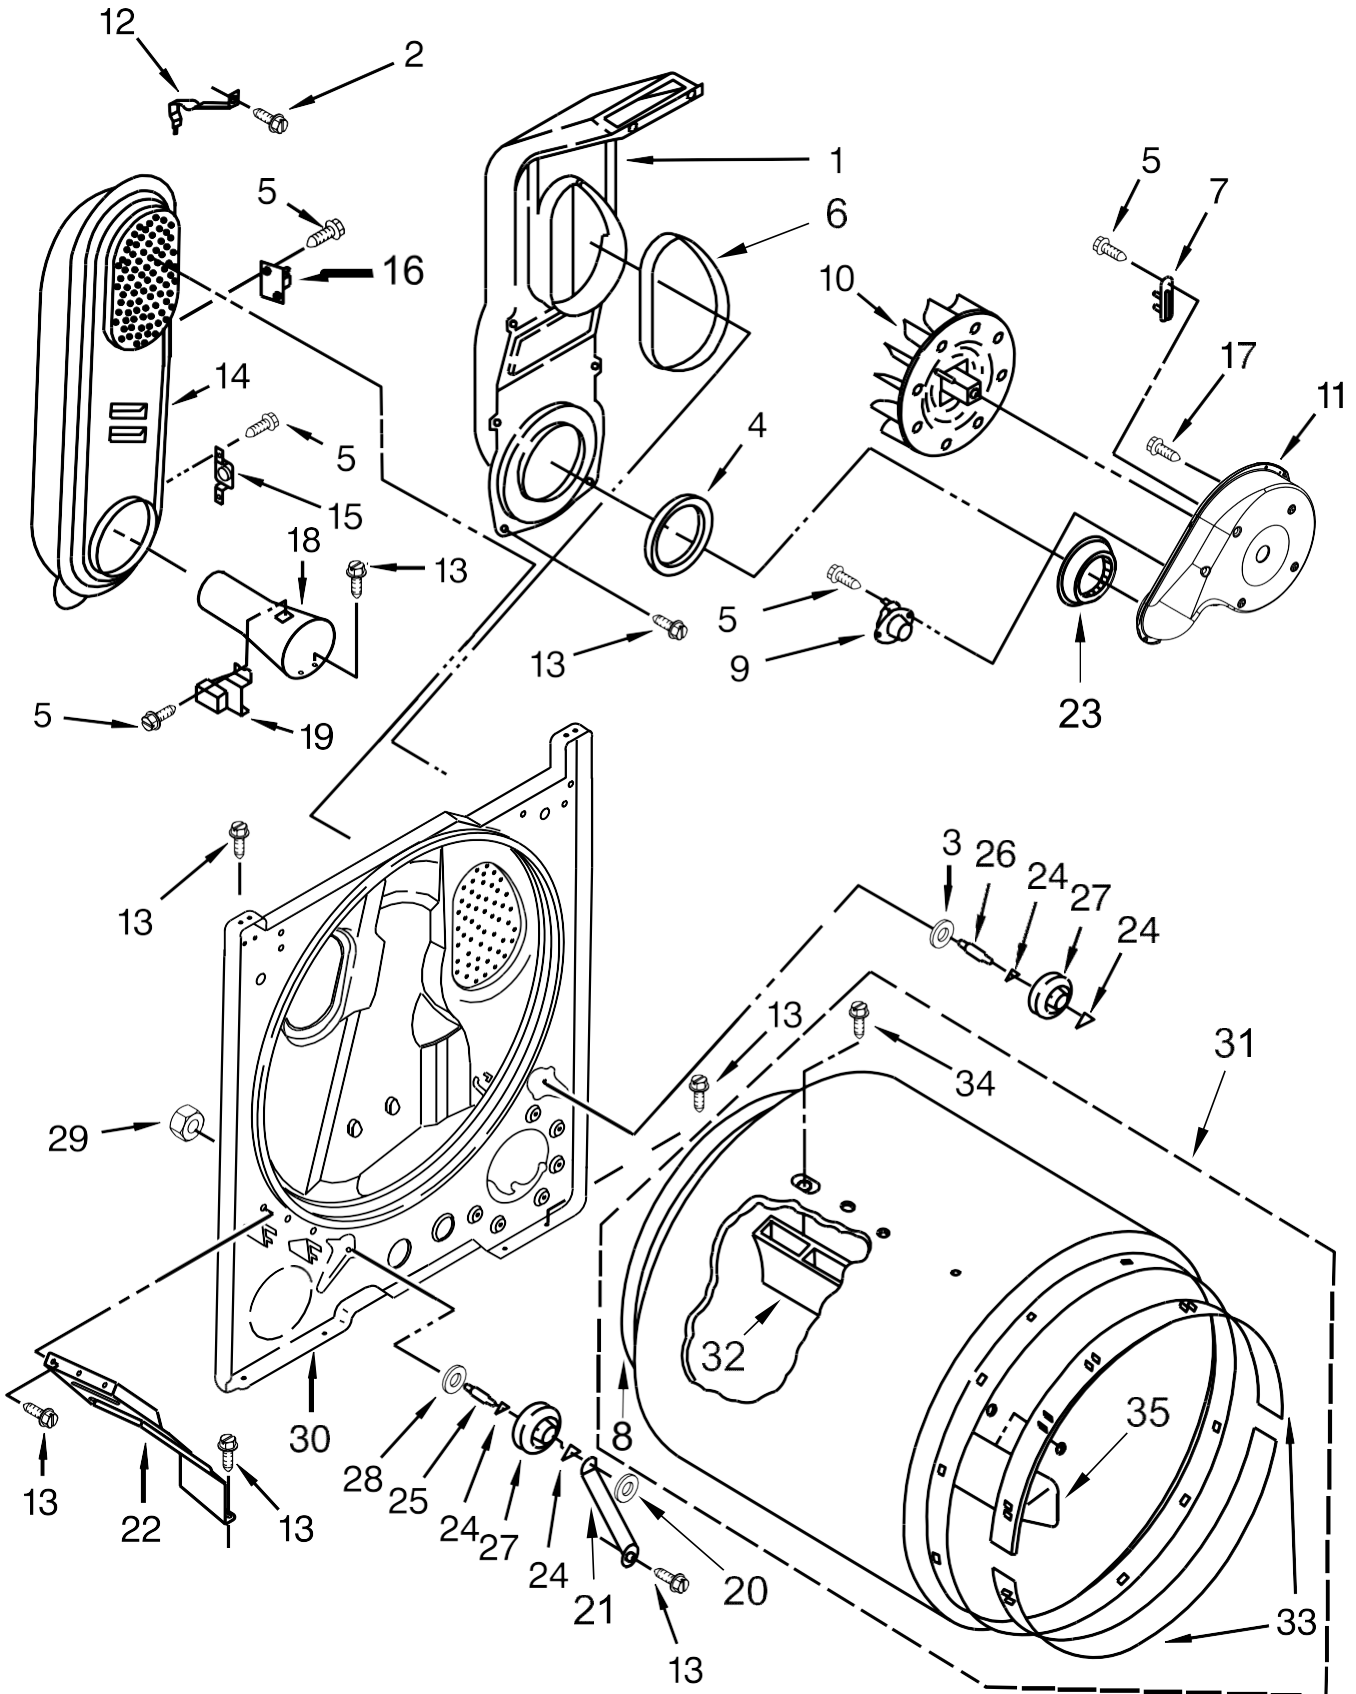

Secadora Whirlpool 7MWGD1750EQ1

<u>Illus. No.</u>	<u>Part No.</u>	<u>Description</u>
1	348368	Assembly, Lint Chute
2	489463	Screw
3	3388703	Washer
4	347139	Seal, Lint Chute
5	90767	Screw
6	339956	Seal
7	3392519	Fuse, Thermal (91C)
8	W10856781	Seal, Rear Drum
9	3387134	Thermostat
10	694089	Wheel, Blower
11	8577230	Housing, Blower
12	3398161	Clip, Heater Box
13	3390631	Screw
14	8530285	Box, Heater (96C)
15	W10423382	Thermostat, High Limit SPST (180F)

<u>Illus. No.</u>	<u>Part No.</u>	<u>Description</u>
16	W10480709	Kit, Thermal Cut-Off (Includes Thermostat)
17	3390647	Screw
18	8066049	Funnel, Burner Light
19	338906	Sensor, Radiant
20	90296	Nut, Push On
21	3976434	Bracket, Support
22	3406022	Bracket, Bulkhead Chute
23	W10389567	Shield, Exhaust
24	W10512946	Washer, Tri Ring
25	W10359270	Shaft, Drum Roller - Left Hand Thread
26	W10359269	Shaft, Drum Roller - Right Hand Thread
27	3397590	Roller, Support
28	348197	Washer
29	W10298789	Nut, Hex

<u>Illus. No.</u>	<u>Part No.</u>	<u>Description</u>
30	3403410	Bulkhead
31	W10757750	Assembly, Drum (Complete)
32	692490	Baffle, Drum (Long)
33	692526	Bearing, Ring
34	W10219342	Screw
35	3403636	Baffle, Drum (Short)