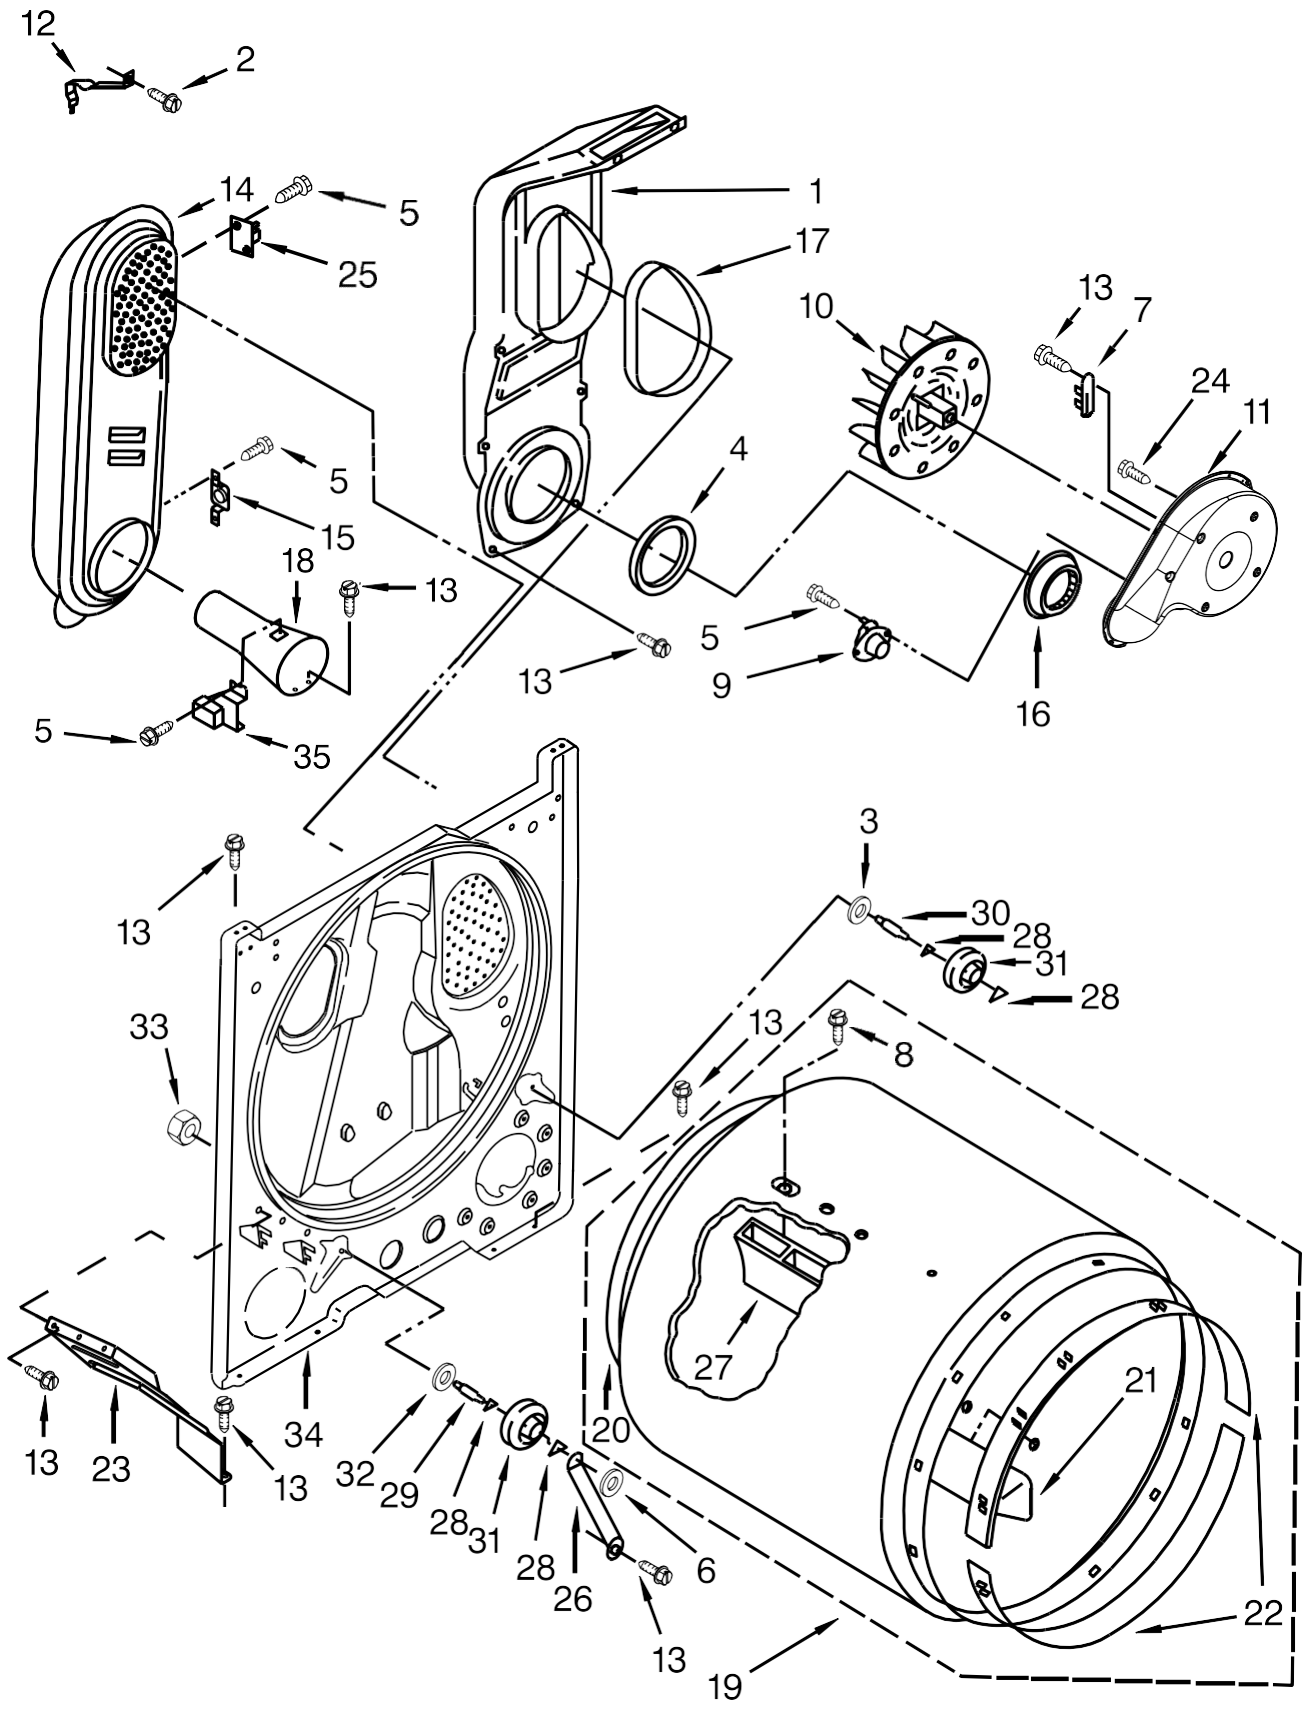

Secadora Whirlpool 7MWGD1800DM0

<u>Illus.</u> <u>No.</u>	<u>Part No.</u> <u>Description</u>	<u>Illus.</u> <u>No.</u>	<u>Part No.</u> <u>Description</u>	<u>Illus.</u> <u>No.</u>	<u>Part No.</u> <u>Description</u>
1	Literature Parts	6	W10556829 Panel, Rear (Console)	15	W10640701 Harness, Wiring
	W10658639 Installation Instructions	7	3399640 Switch, Temperature	16	Top
	W10652257 Use and Care Guide	8	End Cap (Right)		8559800 White
	W10185986 Wiring Diagram		W10520780 White	17	Assembly, Control Knob
2	W10117655 Switch, Push ToStart	9	693995 Screw		W10576636 White/Metallic
3	694419 Buzzer, Mini	10	Lint Screen	18	W10316616 Seal, Foam
4	End Cap (Left)		W10641634 White	19	Console
	W10520782 White	11	8536939 Clip, Spring		W10643286 White
5	Assembly, Timer Knob	12	3348629 Screw	20	3400818 Screw
	W10576634 White/Metallic	13	688983 Screw	21	W10185981 Assembly, Timer (60 Hz.)
		14	8312709 Clip, Console	22	W10556828 Bracket, Control

Secadora Whirlpool 7MWGD1800DM0

<u>Illus. No.</u>	<u>Part No.</u>	<u>Description</u>
1	8533974	Screw
2	343641	Screw
3	693995	Screw
4	W10236073	Bracket, Cabinet
5	3396795	Cover, Terminal Block
6	3404162	Clamp, Motor (With Shield)
7	W10571724	Panel, Rear
8	3390647	Screw
9	8318272	Burner Assembly (60 Hz) (Type 1) (White Rodgers)
10	W10237959	Switch, Door
11	697773	Screw
12	341029	Clamp, Pipe
13	3357011	Screw
14	W10041960	Spring, Door
15	8066217	Hinge, Top
16	W10561321	Foot, Dryer
	279810	Foot, Optional (Extended Length Package Of 2) (Not Included)
17	342043	Screw

<u>Illus. No.</u>	<u>Part No.</u>	<u>Description</u>
36		Door, Outer
	3393549	White
37	W10095180	Handle, Door
38	W10663510	Assembly, Seal and Bearing
39		Plug, Hinge Hole
	8564457	White
40	691366	Idler Assembly
41	344020	Cord, Power
42	3394083	Clip, Front Panel
43	W10595510	Tape, Foil
44	W10575896	Clip, Spring