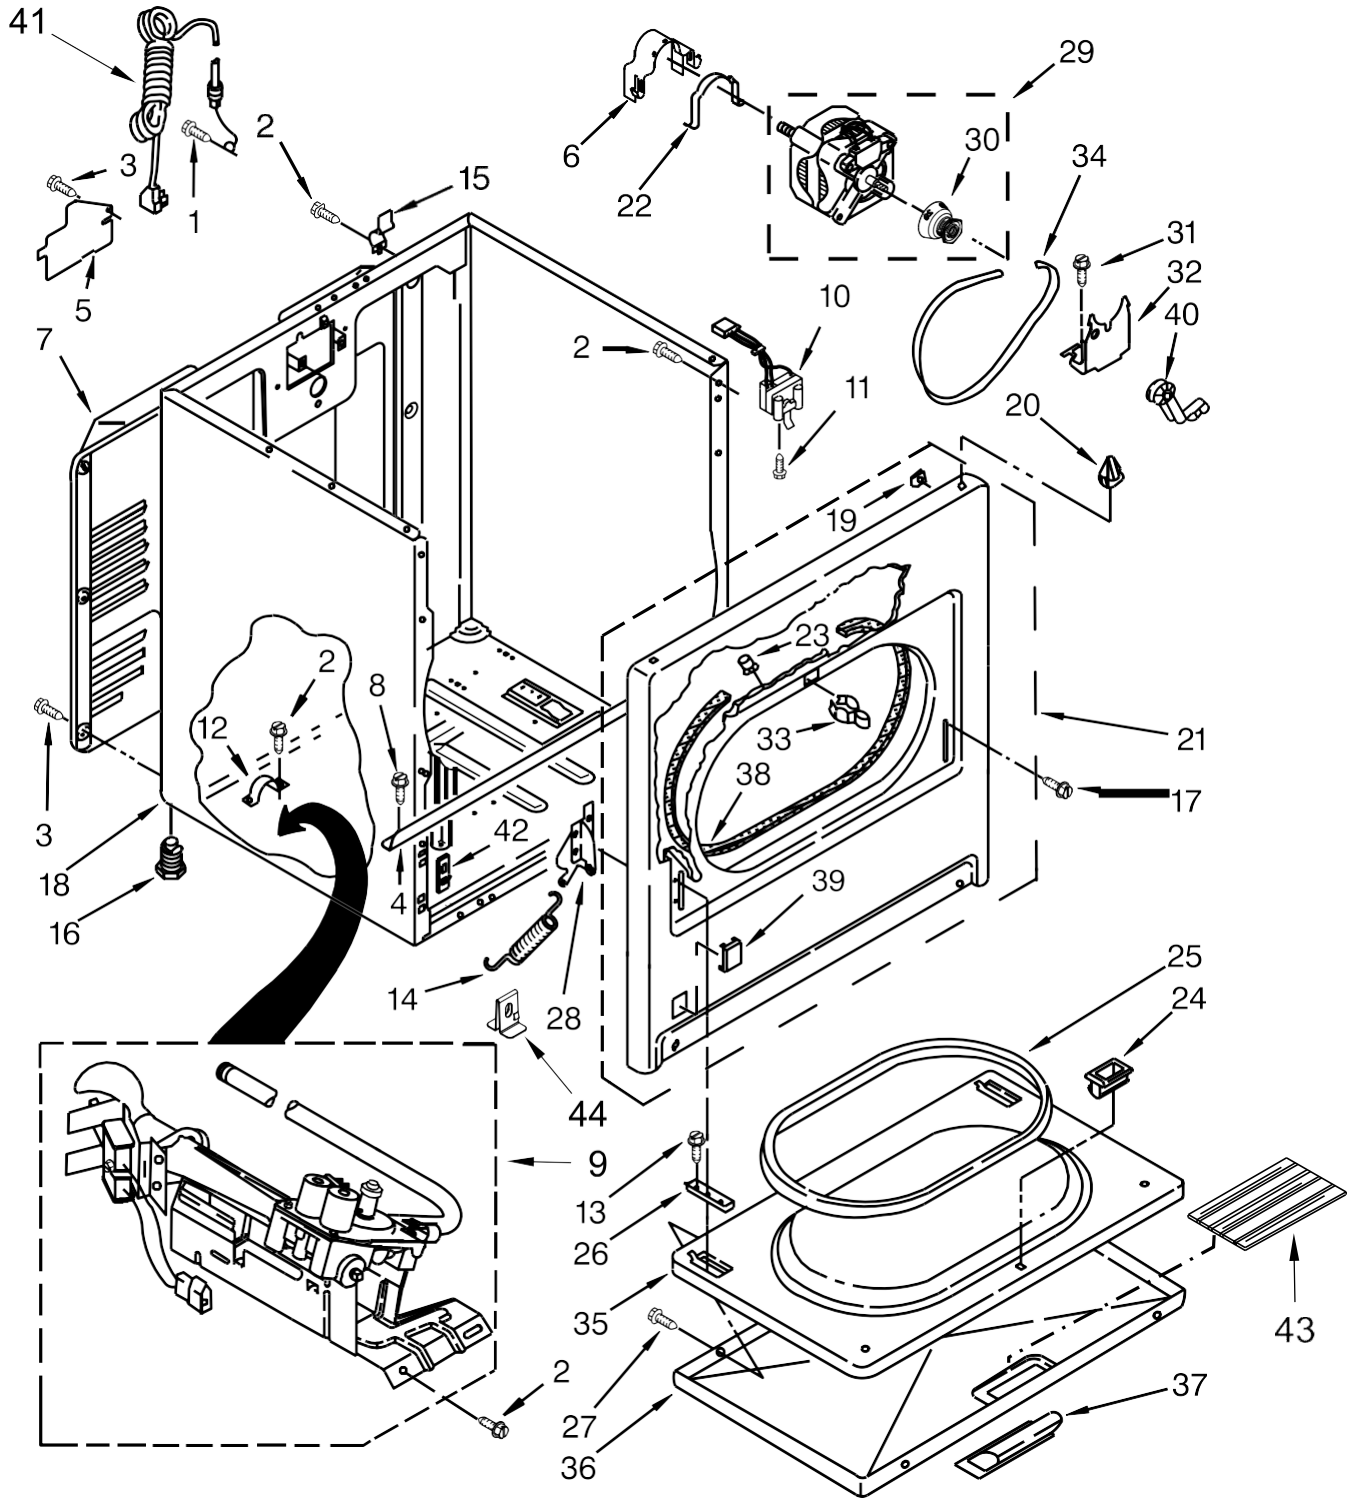

Secadora Whirlpool 7MWGD1800DM0

<u>Illus.</u> <u>No.</u>	<u>Part No.</u> <u>Description</u>	<u>Illus.</u> <u>No.</u>	<u>Part No.</u> <u>Description</u>	<u>Illus.</u> <u>No.</u>	<u>Part No.</u> <u>Description</u>
1	Literature Parts	6	W10556829 Panel, Rear (Console)	15	W10640701 Harness, Wiring
	W10658639 Installation Instructions	7	3399640 Switch, Temperature	16	Top
	W10652257 Use and Care Guide	8	End Cap (Right)		8559800 White
	W10185986 Wiring Diagram		W10520780 White	17	Assembly, Control Knob
2	W10117655 Switch, Push ToStart	9	693995 Screw		W10576636 White/Metallic
3	694419 Buzzer, Mini	10	Lint Screen	18	W10316616 Seal, Foam
4	End Cap (Left)		W10641634 White	19	Console
	W10520782 White	11	8536939 Clip, Spring		W10643286 White
5	Assembly, Timer Knob	12	3348629 Screw	20	3400818 Screw
	W10576634 White/Metallic	13	688983 Screw	21	W10185981 Assembly, Timer (60 Hz.)
		14	8312709 Clip, Console	22	W10556828 Bracket, Control

Secadora Whirlpool 7MWGD1800DM0

<u>Illus. No.</u>	<u>Part No.</u>	<u>Description</u>
1	8533974	Screw
2	343641	Screw
3	693995	Screw
4	W10236073	Bracket, Cabinet
5	3396795	Cover, Terminal Block
6	3404162	Clamp, Motor (With Shield)
7	W10571724	Panel, Rear
8	3390647	Screw
9	8318272	Burner Assembly (60 Hz) (Type 1) (White Rodgers)
10	W10237959	Switch, Door
11	697773	Screw
12	341029	Clamp, Pipe
13	3357011	Screw
14	W10041960	Spring, Door
15	8066217	Hinge, Top
16	W10561321	Foot, Dryer
	279810	Foot, Optional (Extended Length Package Of 2) (Not Included)
17	342043	Screw