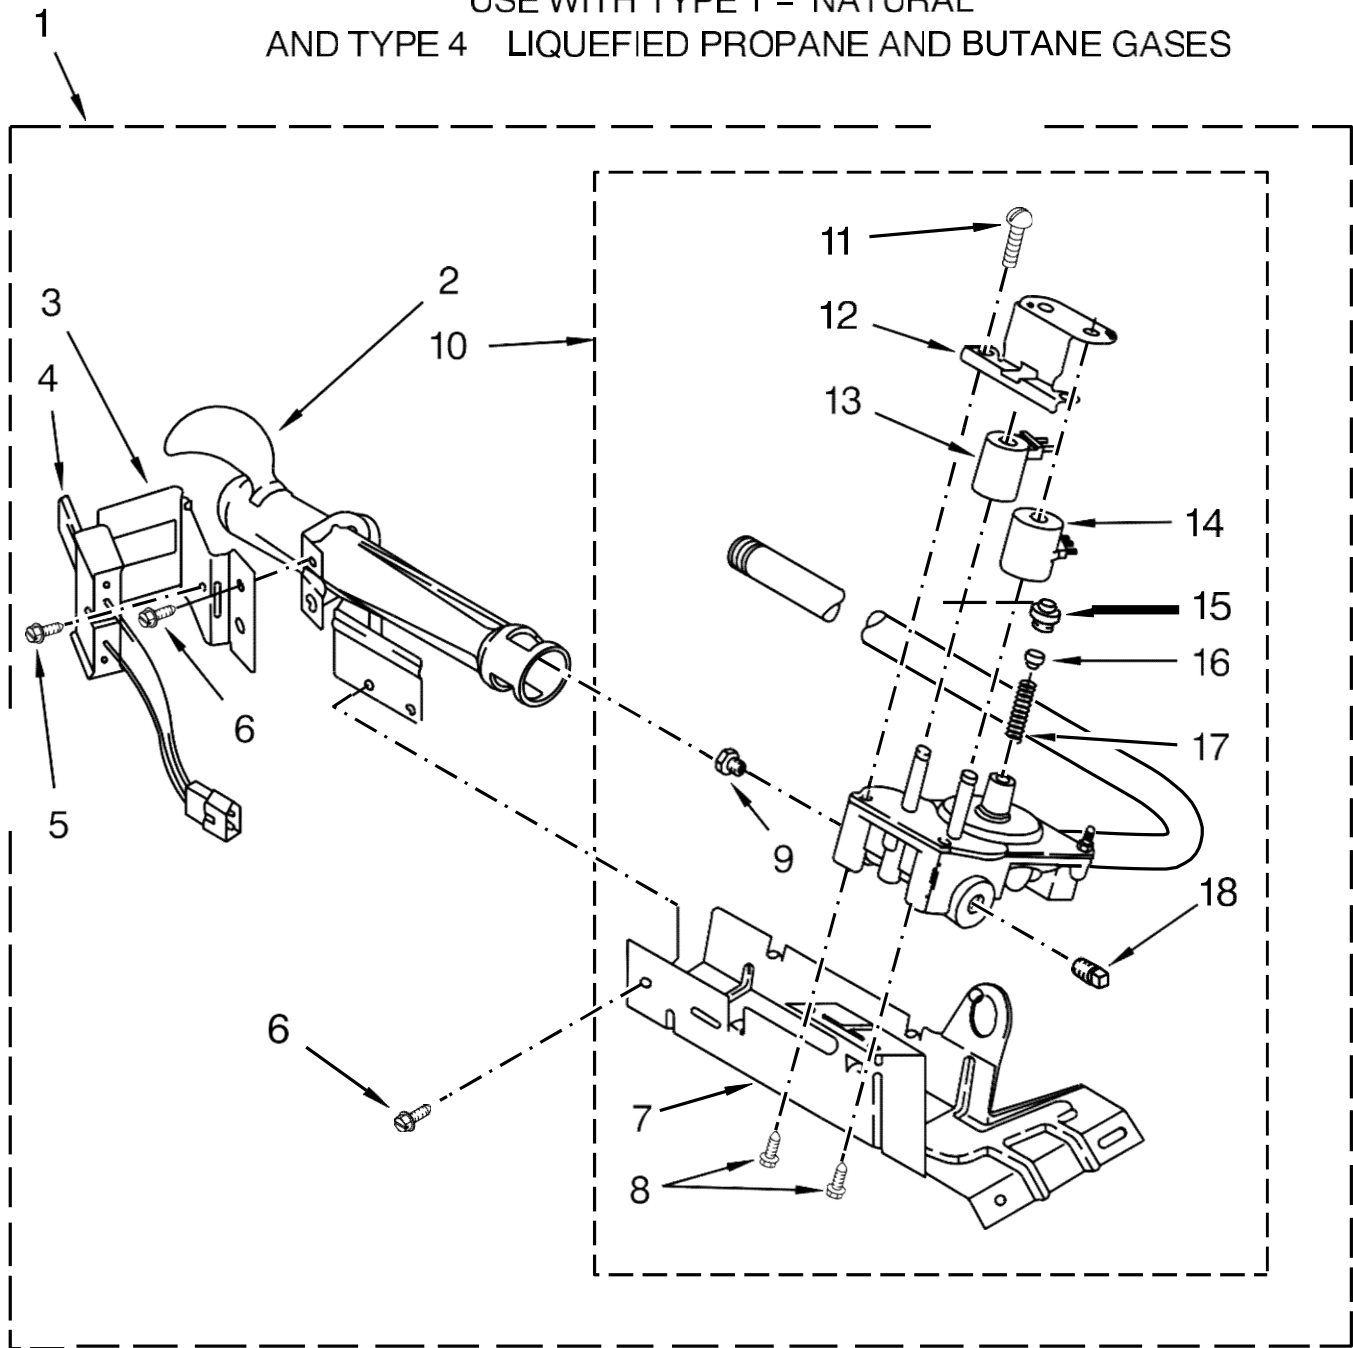

USE WITH TYPE 1 - NATURAL
AND TYPE 4 LIQUEFIED PROPANE AND BUTANE GASES

Secadora Whirlpool 7MWGD1800DM0

<u>Illus. No.</u>	<u>Part No.</u>	<u>Description</u>
1	8318272	Burner Assembly (60 Hz) (Type 1) (White Rodgers)
2	688617	Tube, Burner
3	694298	Bracket, Ignitor
4	686590	Ignitor
5	W10366705	Screw
6	343641	Screw
7	693986	Base, Burner
8	3387057	Screw

<u>Illus. No.</u>	<u>Part No.</u>	<u>Description</u>
9		Orifice, Burner
	234826	Type 1 (Natural)
	229742	Type 4 (Butane)
	234868	Type 4 (Propane)
10	8318277	Valve, Gas (60 Hz)
11	694421	Screw, Coil
12	694538	Bracket, Coil
13	694540	Coil, 60 Hz. (2 Terminal) (Main)
14	694539	Coil, 60 Hz (Split) (3 Terminal) (Pilot Position)

<u>Illus. No.</u>	<u>Part No.</u>	<u>Description</u>
15	694424	Leak, Limiter
16	694423	Screw, Regulator Adjustment
17	694422	Spring, Regulator
18	239822	Plug, Pipe
		Following Parts Not Illustrated
	W10307153	Conversion Kit (Type 1 and 2) to Type (4) L.P.G.