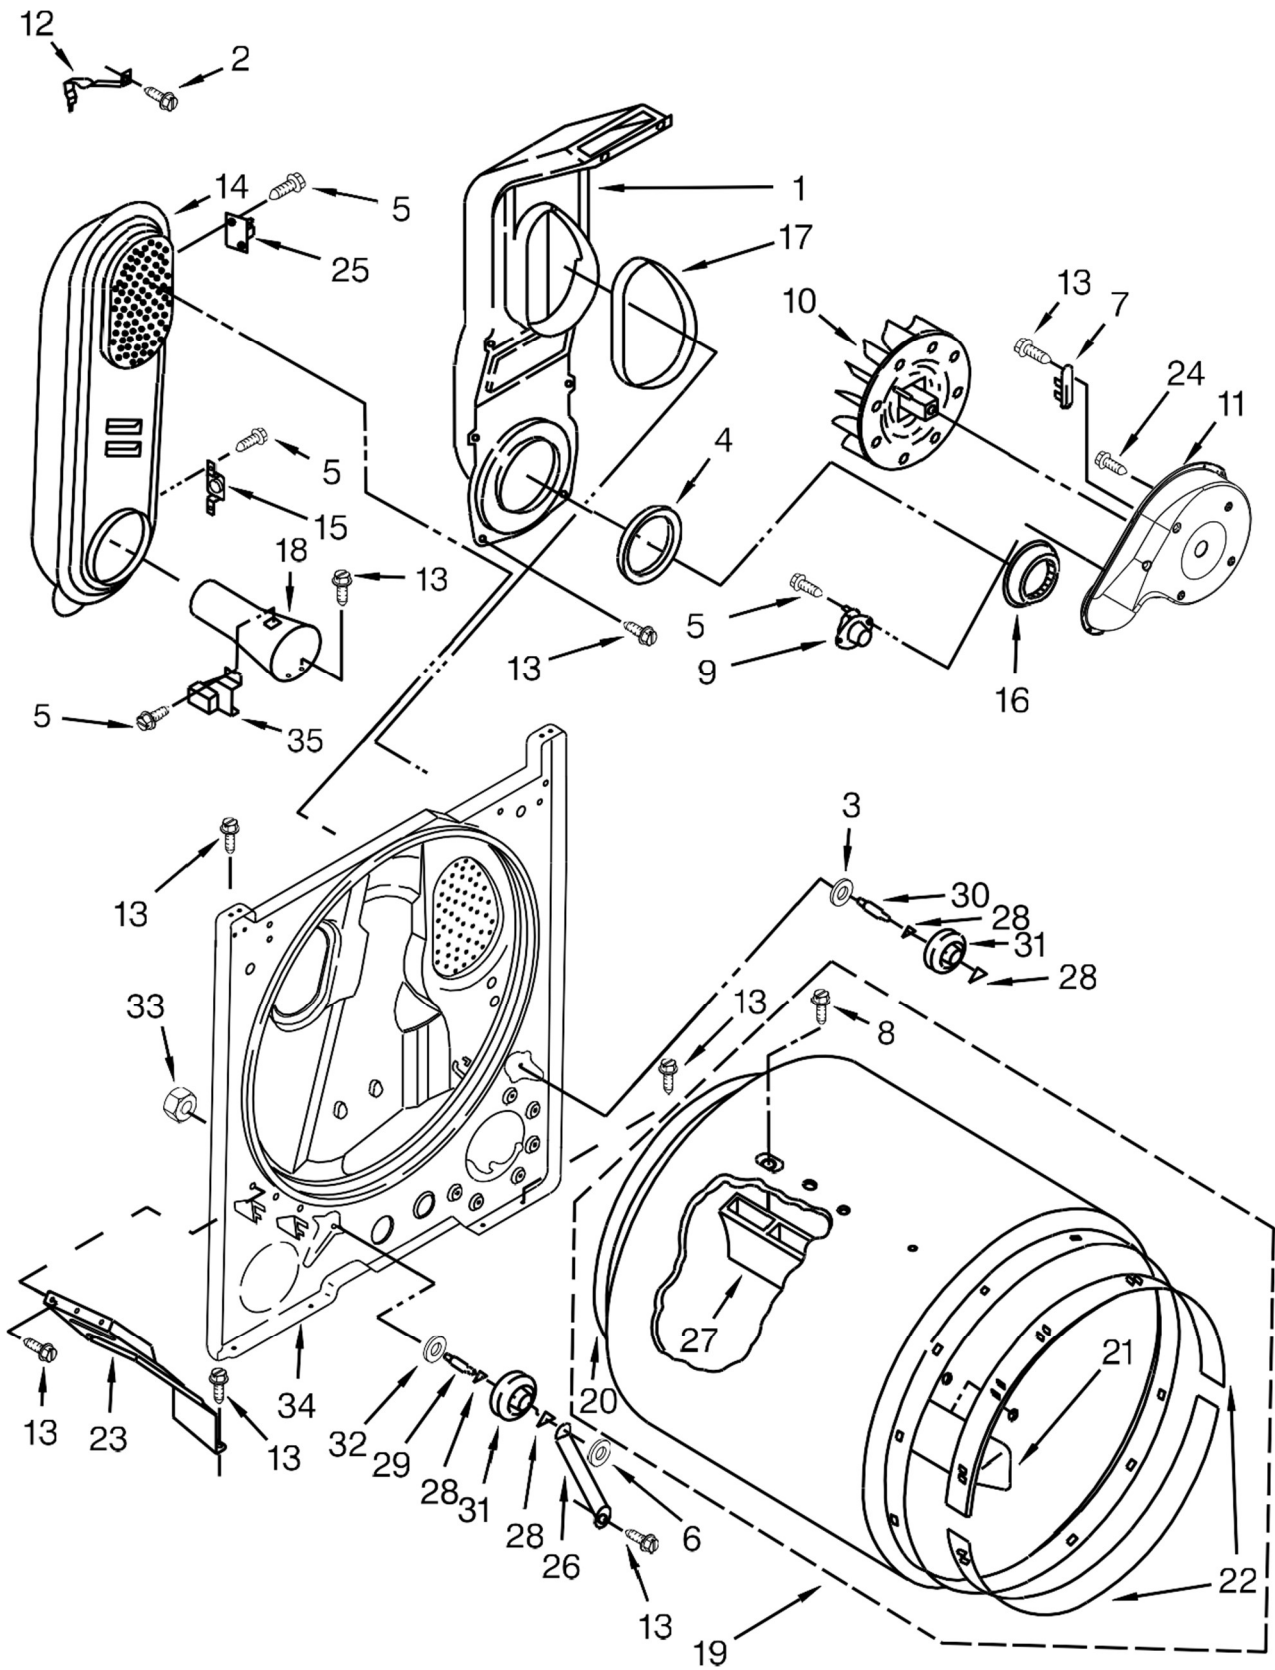

Secadora Whirlpool 7MWGD1800DM1

<u>Illus. No.</u>	<u>Part No.</u>	<u>Description</u>
1	348368	Assembly, Lint Chute
2	489463	Screw
3	3388703	Washer
4	347139	Seal, Lint Chute
5	90767	Screw
6	90296	Nut, Push On
7	3392519	Fuse, Thermal (91C)
8	W10219342	Screw
9	3387134	Thermostat
10	694089	Wheel, Blower
11	8577230	Housing, Blower
12	3398161	Clip, Heater Box
13	3390631	Screw
14	8530285	Box, Heater (96C)
15	W10423382	Thermostat, High Limit SPST (180F)

<u>Illus. No.</u>	<u>Part No.</u>	<u>Description</u>
16	W10389567	Shield, Exhaust
17	339956	Seal
18	8066049	Funnel, Burner Light
19	W10389436	Assembly, Drum (Complete)
20	W10663495	Seal, Rear Drum
21	3403636	Baffle, Drum (Short)
22	692526	Bearing, Ring
23	3406022	Bracket, Bulkhead Chute
24	3390647	Screw
25	3977394	Thermal Cut-Off
26	3976434	Bracket, Support
27	692490	Baffle, Drum (Long)
28	W10512946	Washer, Tri Ring
29	W10359270	Shaft, Drum Roller -Left Hand Thread

<u>Illus. No.</u>	<u>Part No.</u>	<u>Description</u>
30	W10359269	Shaft, Drum Roller - Right Hand Thread
31	3397590	Roller, Support
32	348197	Washer
33	W10298789	Nut, Hex
34	3403410	Bulkhead
35	338906	Sensor, Radiant