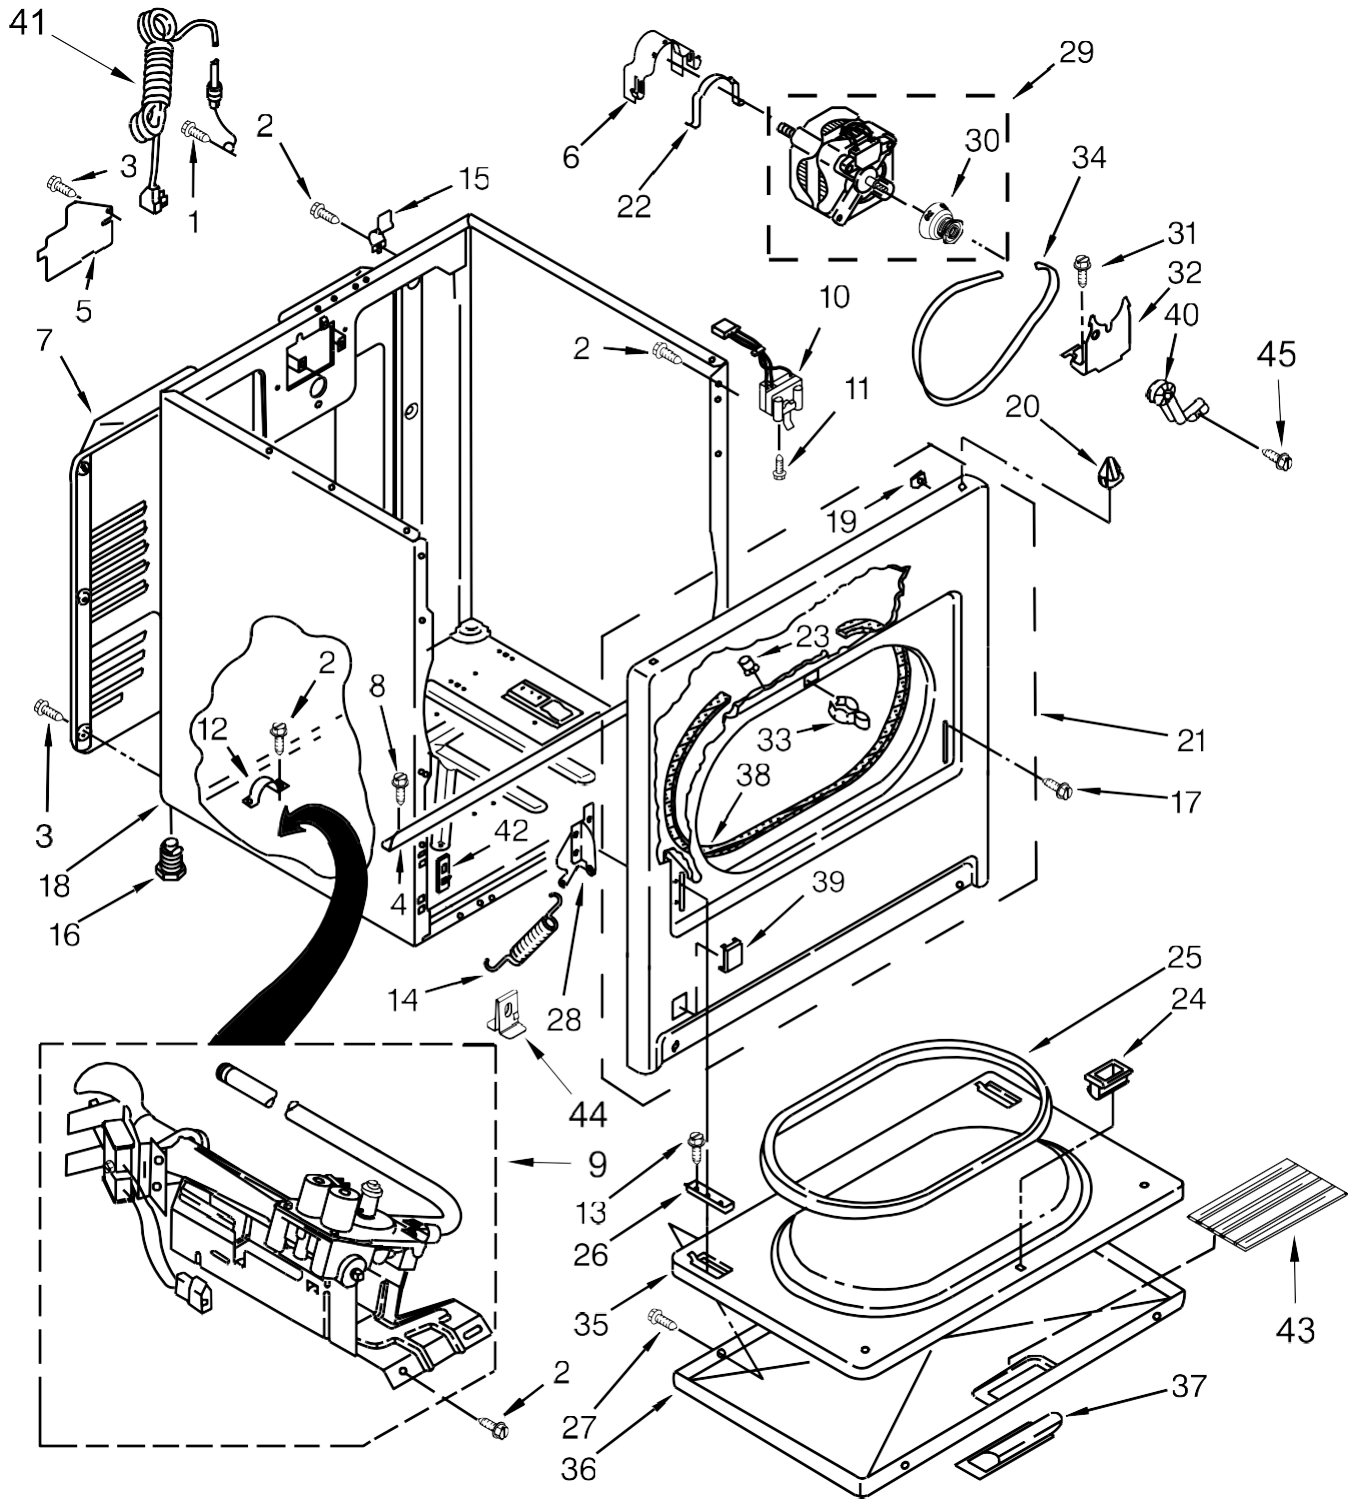

Secadora Whirlpool 7MWGD1800DM1

Secadora Whirlpool 7MWGD1800DM1

<u>Illus. No.</u>	<u>Part No.</u>	<u>Description</u>
1	Literature Parts W10658639	Installation Instructions
	W10652257	Use and Care Guide
	W10185986	Wiring Diagram
2	W10117655	Switch, Push ToStart
3	694419	Buzzer, Mini
4	End Cap (Left) W10520782	White
5	Assembly, TimerKnob W10576634	White/Metallic

<u>Illus. No.</u>	<u>Part No.</u>	<u>Description</u>
6	W10556829	Panel, Rear (Console)
7	3399640	Switch, Temperature
8	End Cap (Right) W10520780	White
9	693995	Screw
10		Lint Screen
	W10717210	White
11	8536939	Clip, Spring
12	3348629	Screw
13	688983	Screw
14	8312709	Clip, Console

<u>Illus. No.</u>	<u>Part No.</u>	<u>Description</u>
15	W10640701	Harness, Wiring
16		Top
	8559800	White
17		Assembly, Control Knob
	W10576636	White/Metallic
18	W10316616	Seal, Foam
19		Console
	W10661114	White
20	3400818	Screw
21	W10185981	Assembly, Timer (60 Hz.)
22	W10556828	Bracket, Control

Secadora Whirlpool 7MWGD1800DM1

Secadora Whirlpool 7MWGD1800DM1

<u>Illus. No.</u>	<u>Part No.</u>	<u>Description</u>
1	8533974	Screw
2	343641	Screw
3	693995	Screw
4	W10236073	Bracket, Cabinet
5	3396795	Cover, TerminalBlock
6	3404162	Clamp, Motor (With Shield)
7	W10571724	Panel, Rear
8	3390647	Screw
9	W10336852	Burner Assembly (60 Hz) (Type 1 and 2)
10	W10237959	Switch, Door
11	697773	Screw
12	341029	Clamp, Pipe
13	3357011	Screw
14	W10041960	Spring, Door
15	8066217	Hinge, Top
16	W10561321	Foot, Dryer
	279810	Foot, Optional (Extended Length Package Of 2) (Not Included)
17	342043	Screw