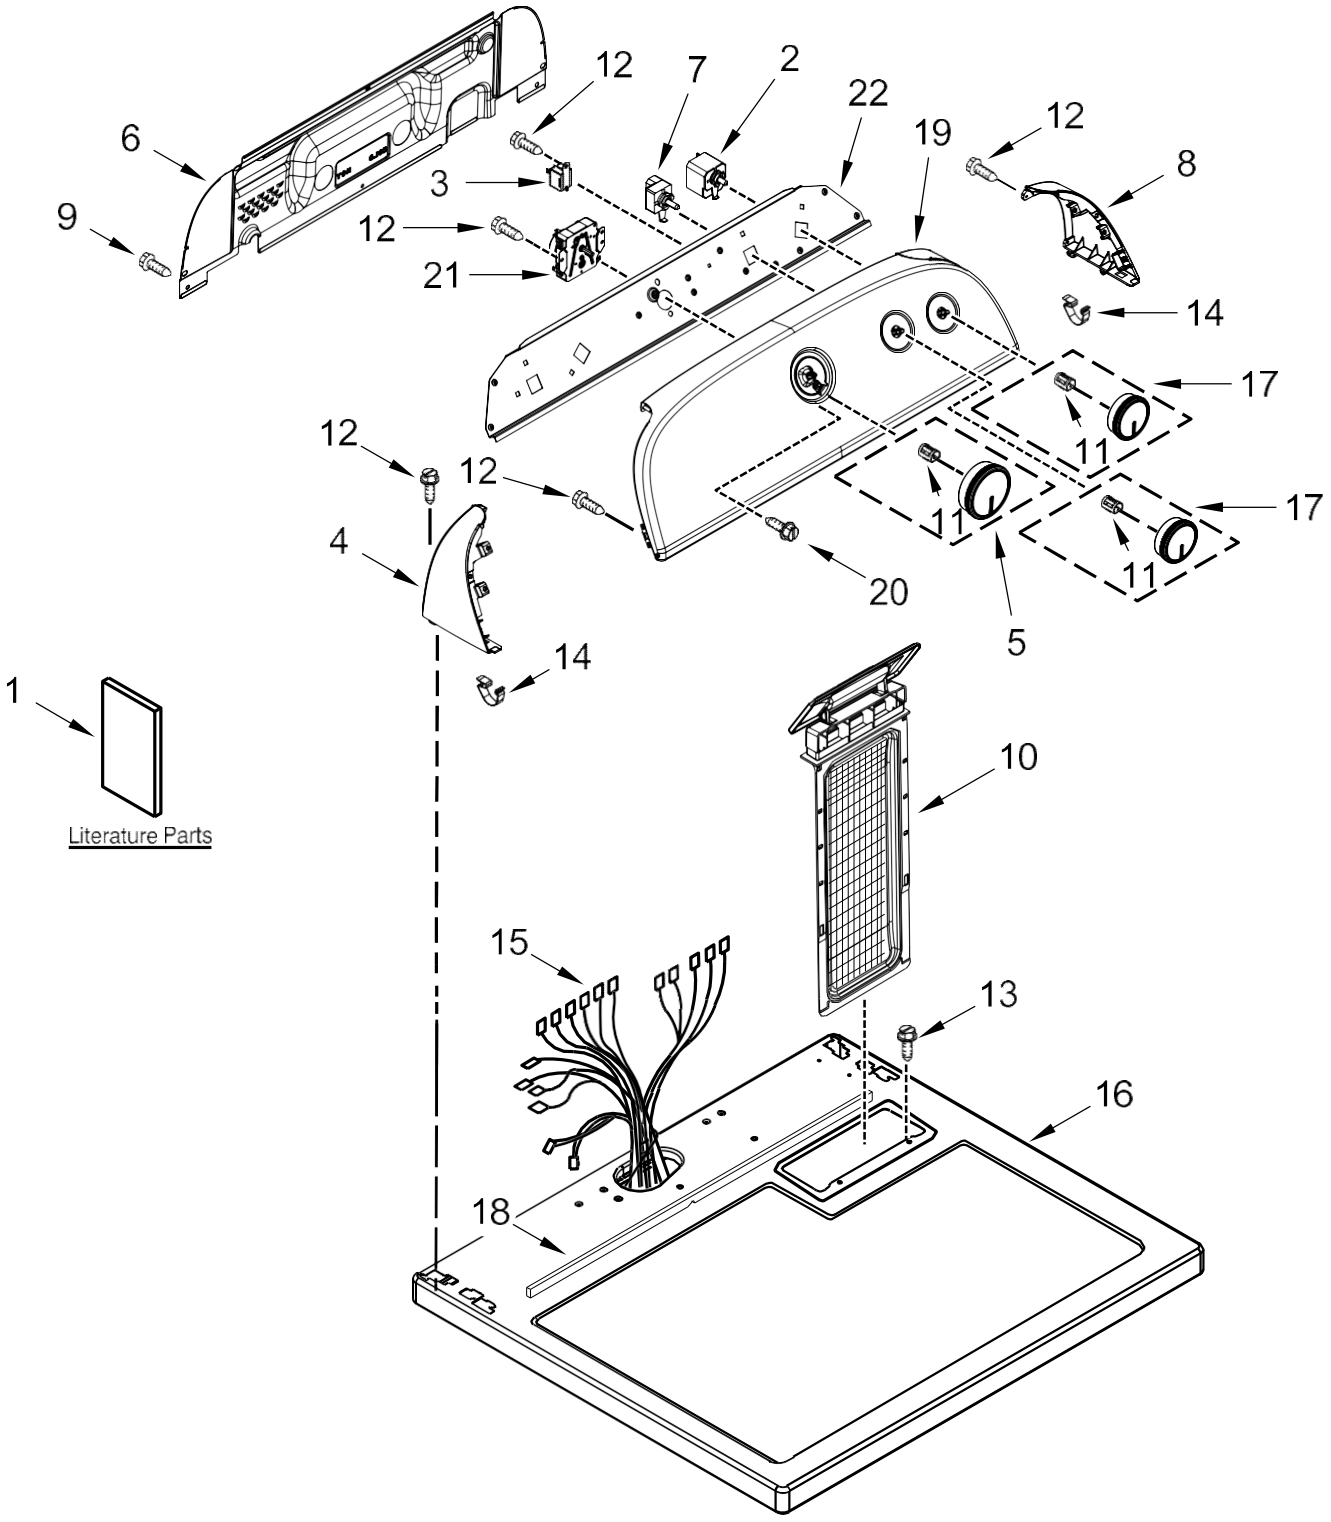

Secadora Whirlpool 7MWGD1800DM1

Secadora Whirlpool 7MWGD1800DM1

<u>Illus. No.</u>	<u>Part No.</u>	<u>Description</u>
1	Literature Parts W10658639	Installation Instructions
	W10652257	Use and Care Guide
	W10185986	Wiring Diagram
2	W10117655	Switch, Push ToStart
3	694419	Buzzer, Mini
4	End Cap (Left) W10520782	White
5	Assembly, TimerKnob W10576634	White/Metallic

<u>Illus. No.</u>	<u>Part No.</u>	<u>Description</u>
6	W10556829	Panel, Rear (Console)
7	3399640	Switch, Temperature
8	End Cap (Right) W10520780	White
9	693995	Screw
10		Lint Screen
	W10717210	White
11	8536939	Clip, Spring
12	3348629	Screw
13	688983	Screw
14	8312709	Clip, Console

<u>Illus. No.</u>	<u>Part No.</u>	<u>Description</u>
15	W10640701	Harness, Wiring
16		Top
	8559800	White
17		Assembly, Control Knob
	W10576636	White/Metallic
18	W10316616	Seal, Foam
19		Console
	W10661114	White
20	3400818	Screw
21	W10185981	Assembly, Timer (60 Hz.)
22	W10556828	Bracket, Control