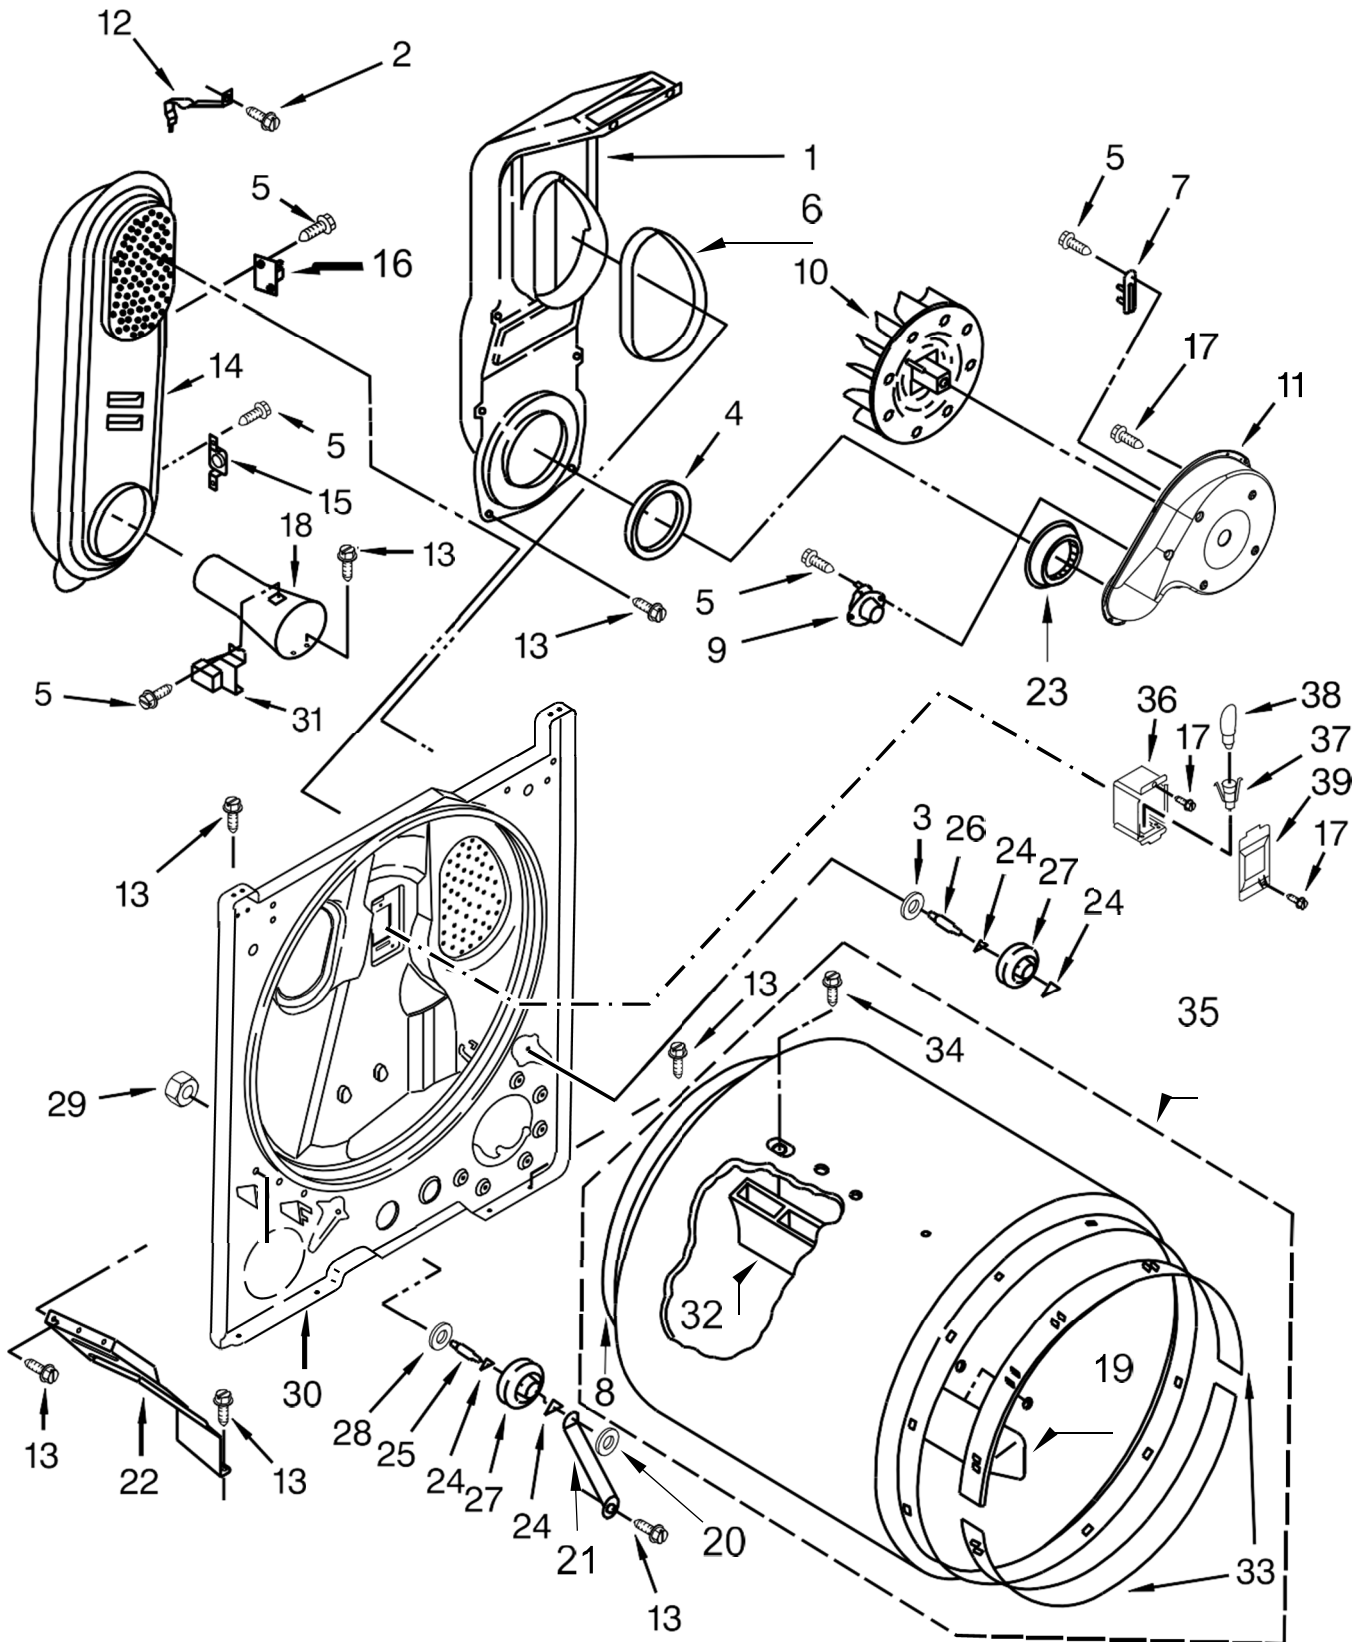

SECADORA 7MWGD1800EM2