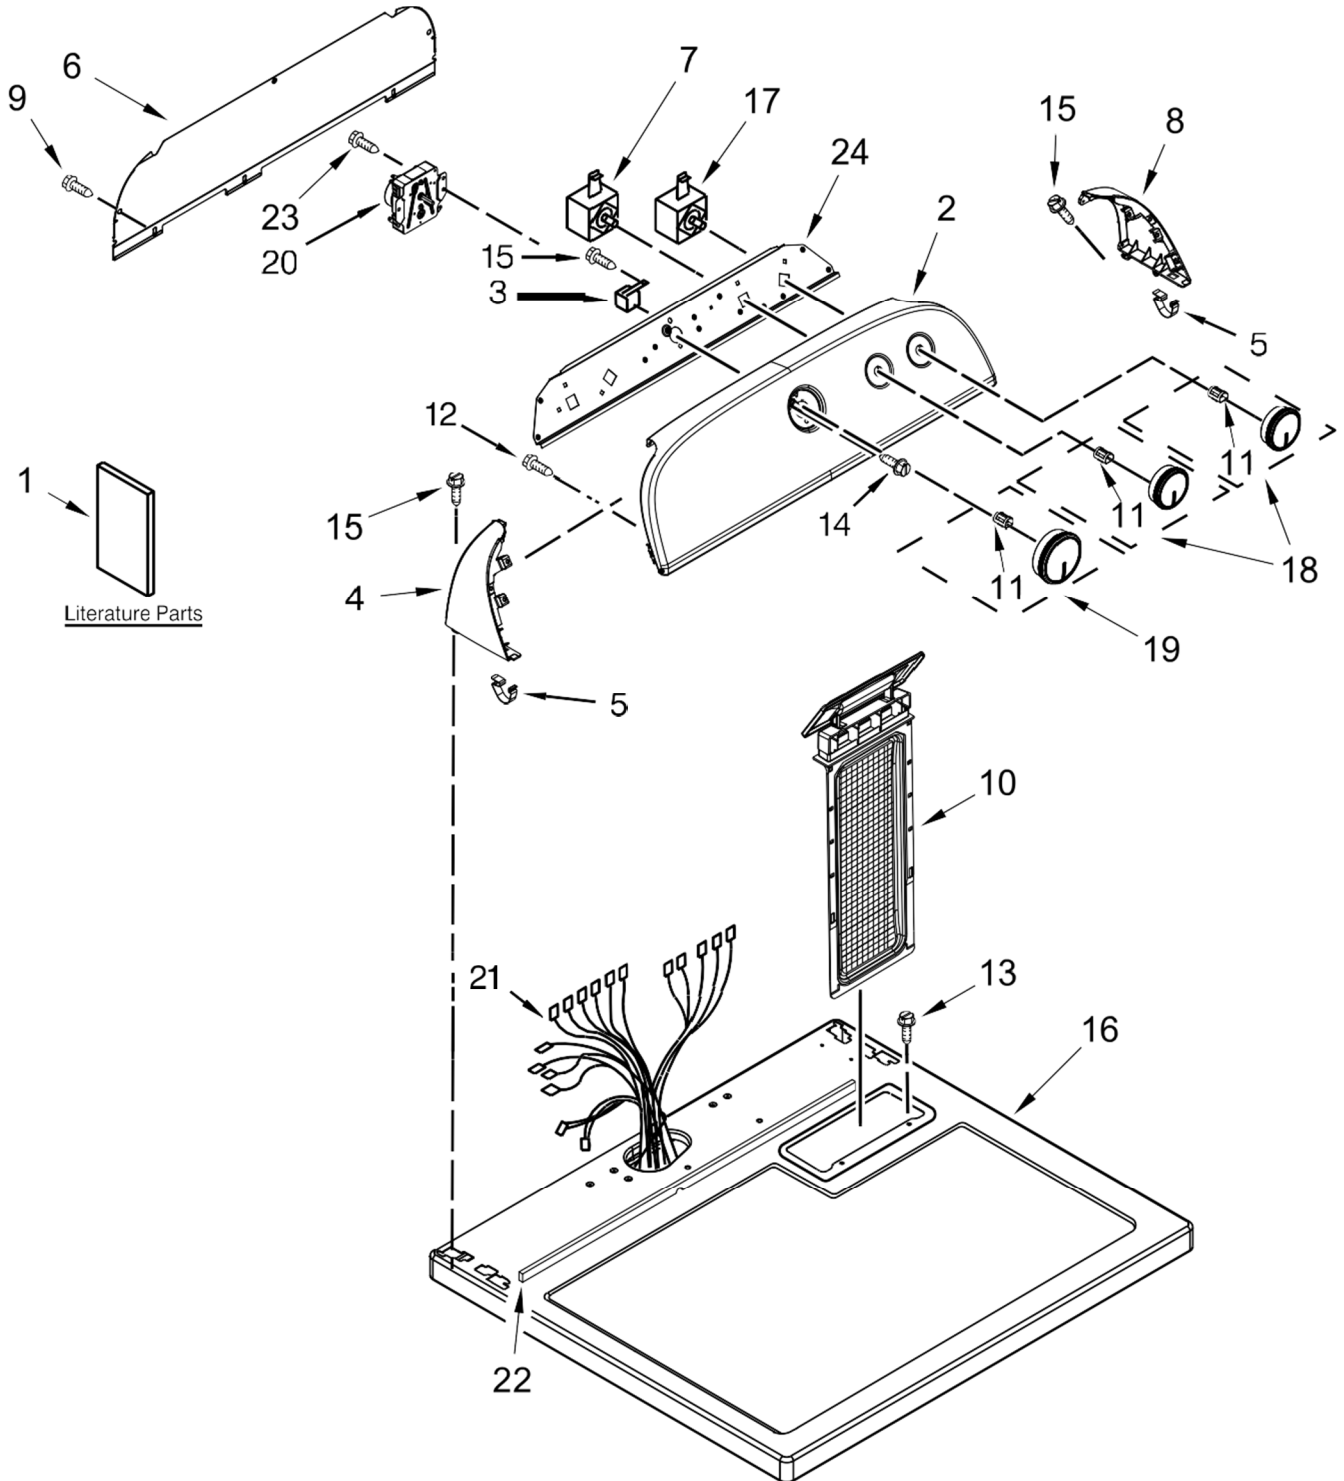

# SECADORA 7MWGD1800EM2

<u>Illus. No.</u>	<u>Part No.</u>	<u>Description</u>
1		Literature Parts
	W10829632	Installation Instructions
	W10829619	Use and Care Guide
	W10876312	Wiring Diagram
2		Assembly, Panel & Bracket
	W10775960	White
3	694419	Buzzer, Mini
4		End Cap (Left)
	W10520782	White
5	8312709	Clip, Console
6	W10556829	Panel, Rear (Console)