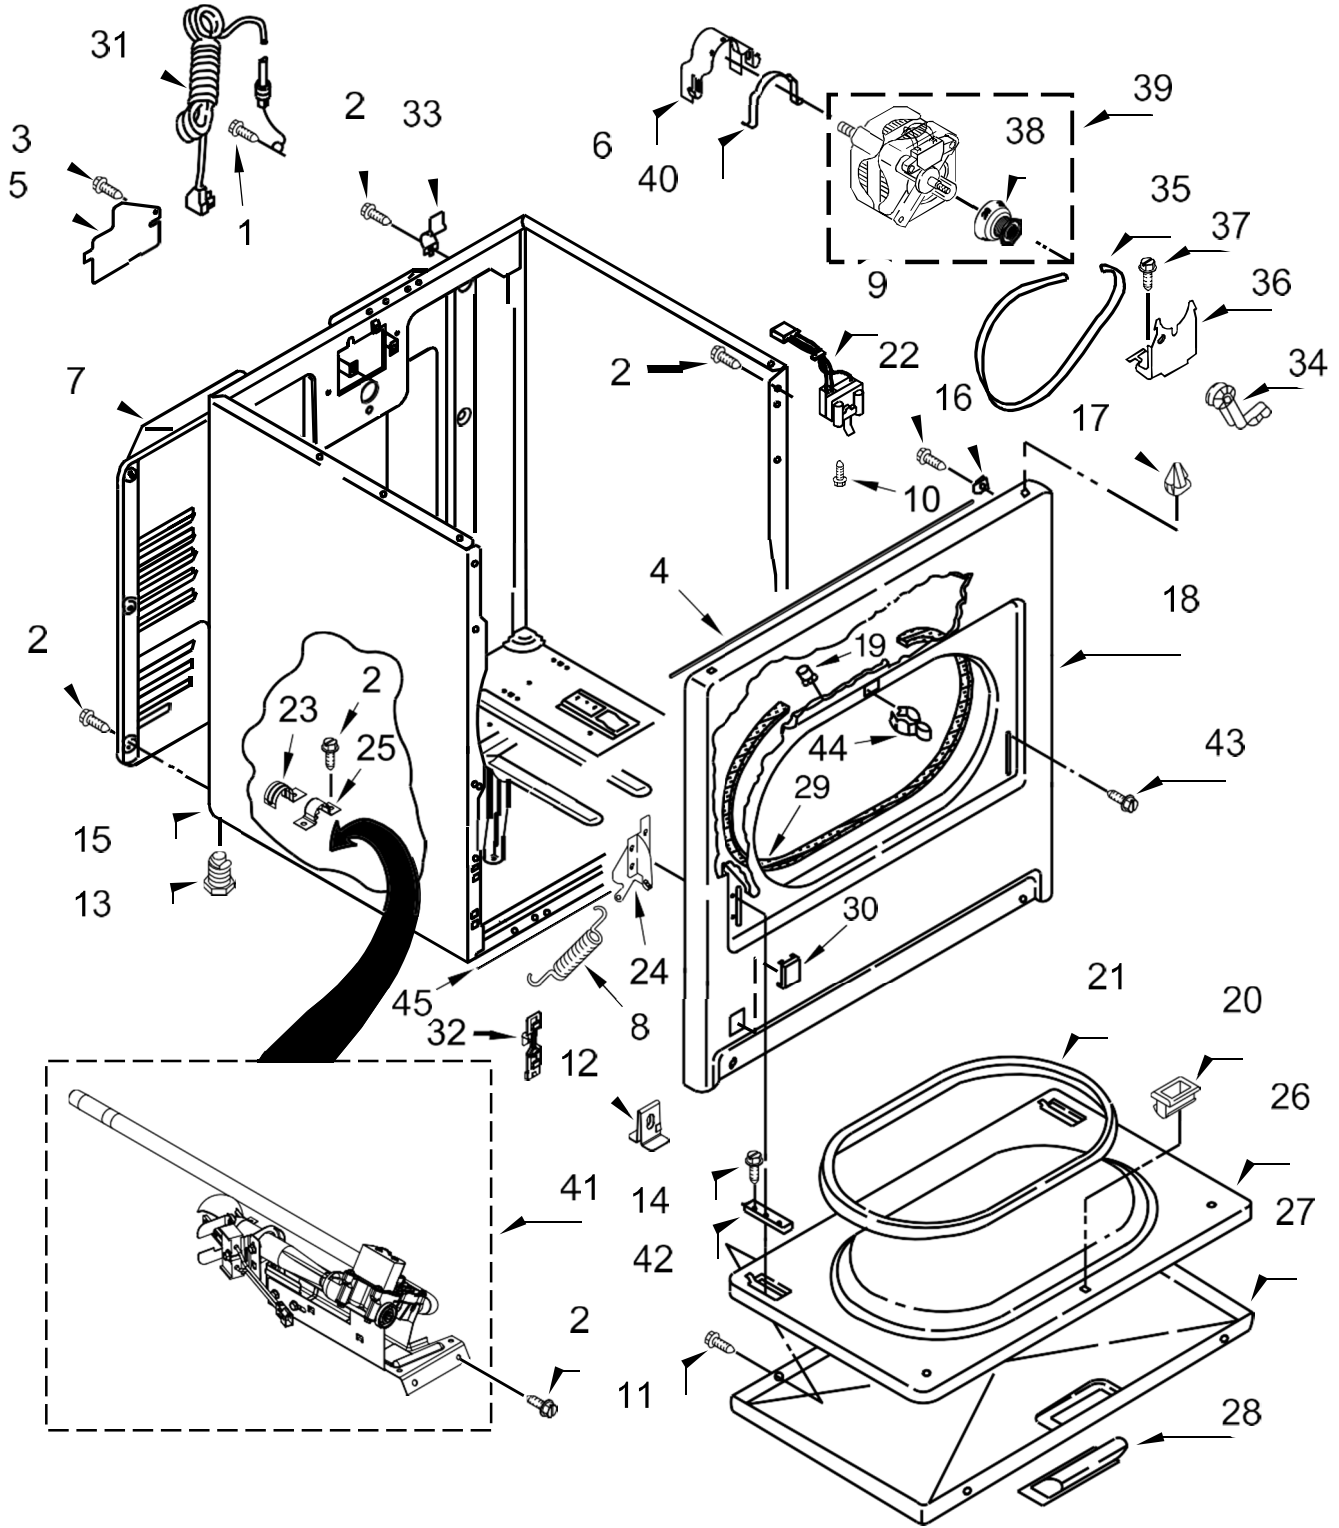

SECADORA 7MWGD1800EM2