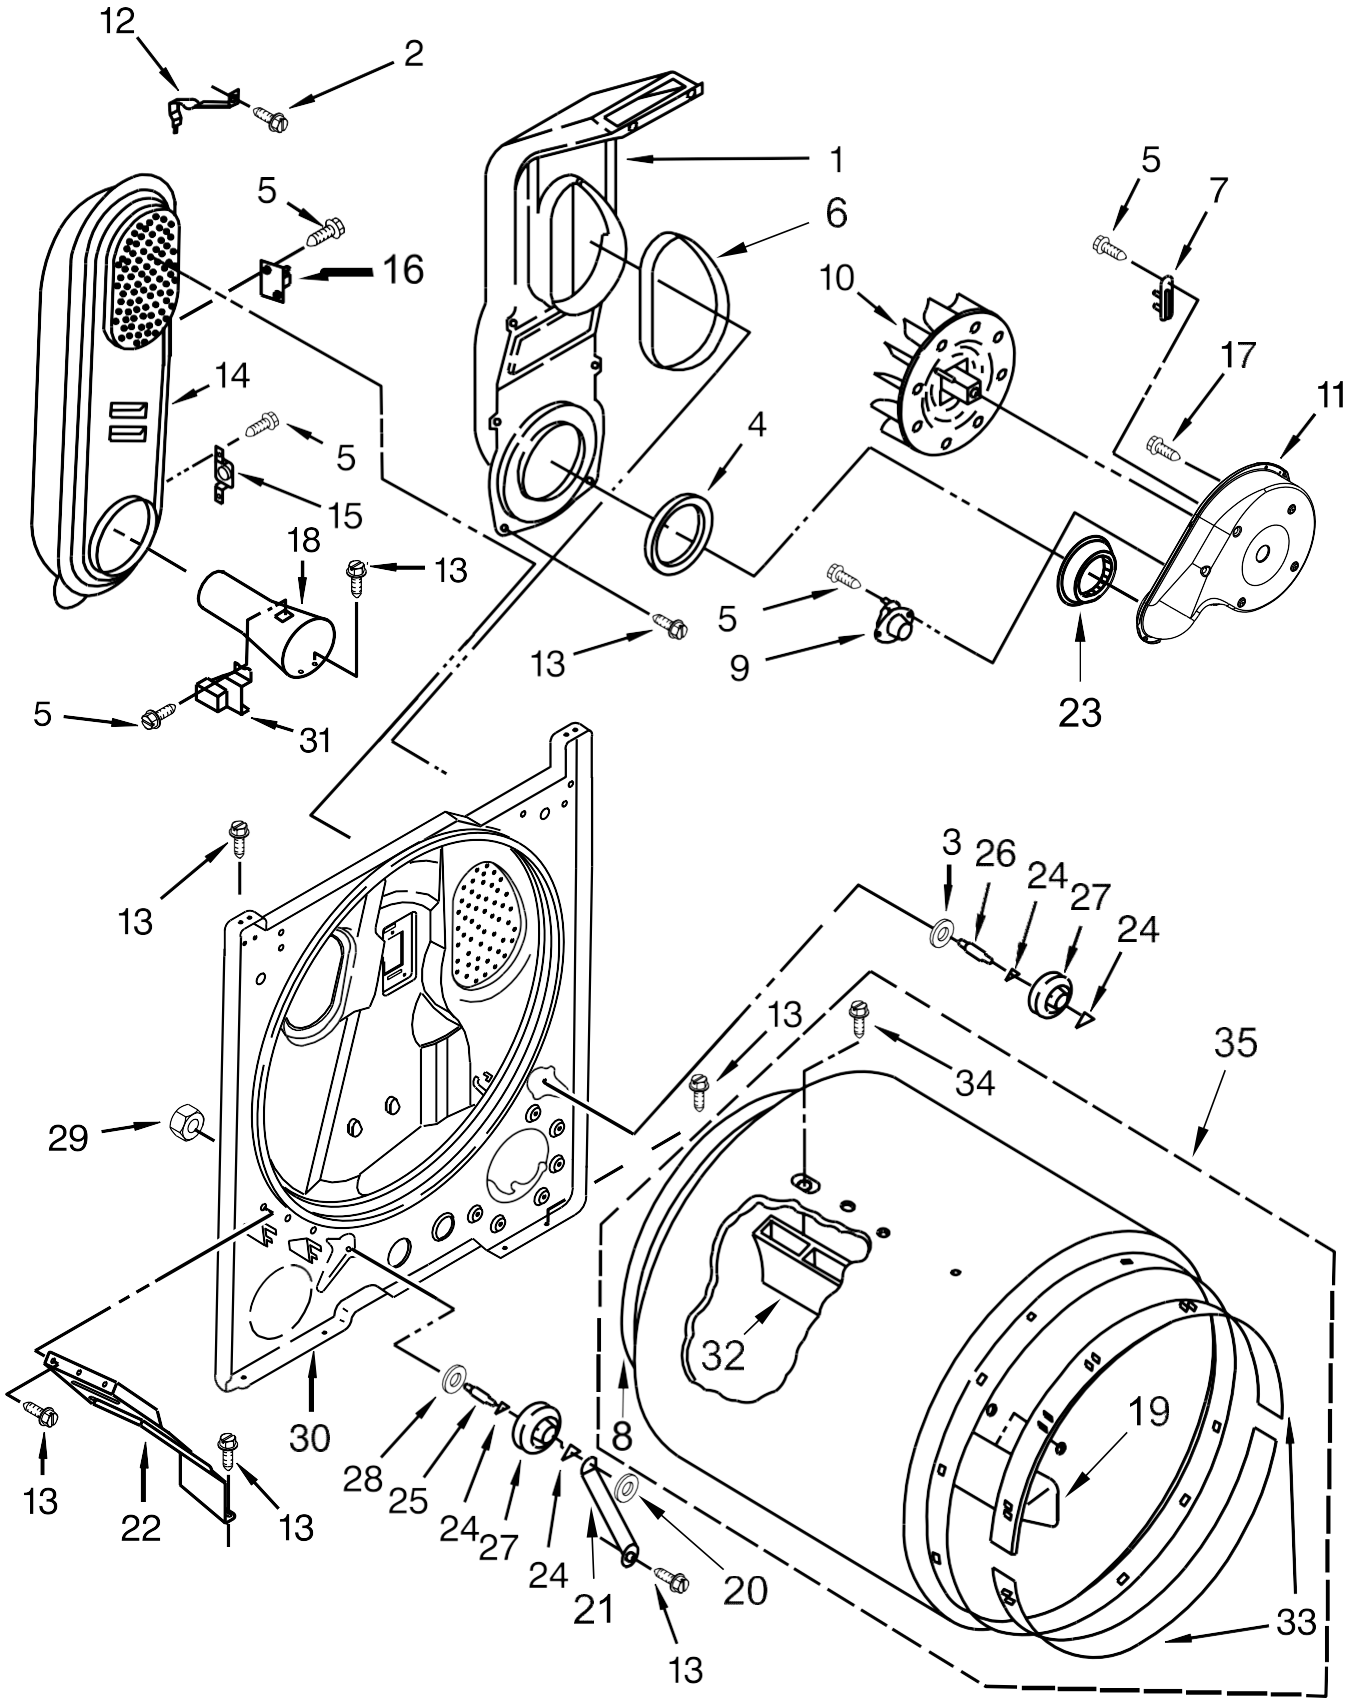

Secadora Whirlpool 7MWGD1850EIO

Secadora Whirlpool 7MWGD1850E10

<u>Illus. No.</u>	<u>Part No.</u>	<u>Description</u>
1	348368	Assembly, Lint Chute
2	489463	Screw
3	3388703	Washer
4	347139	Seal, Lint Chute
5	90767	Screw
6	339956	Seal
7	3392519	Fuse, Thermal (91C)
8	W10725245	Seal, Rear Drum
9	3387134	Thermostat
10	694089	Wheel, Blower
11	8577230	Housing, Blower
12	3398161	Clip, Heater Box
13	3390631	Screw

<u>Illus. No.</u>	<u>Part No.</u>	<u>Description</u>
14	8530285	Box, Heater (96C)
15	W10423382	Thermostat, High Limit SPST (180F)
16	3977394	Thermal Cut-Off
17	3390647	Screw
18	8066049	Funnel, Burner Light
19	3403636	Baffle, Drum (Short)
20	90296	Nut, Push On
21	3976434	Bracket, Support
22	3406022	Bracket, Bulkhead Chute
23	W10389567	Shield, Exhaust
24	W10512946	Washer, Tri Ring
25	W10359270	Shaft, Drum Roller - Left Hand Thread

<u>Illus. No.</u>	<u>Part No.</u>	<u>Description</u>
26	W10359269	Shaft, Drum Roller - Right Hand Thread
27	3397590	Roller, Support
28	348197	Washer
29	W10298789	Nut, Hex
30	3403410	Bulkhead
31	338906	Sensor, Radiant
32	692490	Baffle, Drum (Long)
33	692526	Bearing, Ring
34	W10219342	Screw
35	W10757750	Assembly, Drum (Complete)