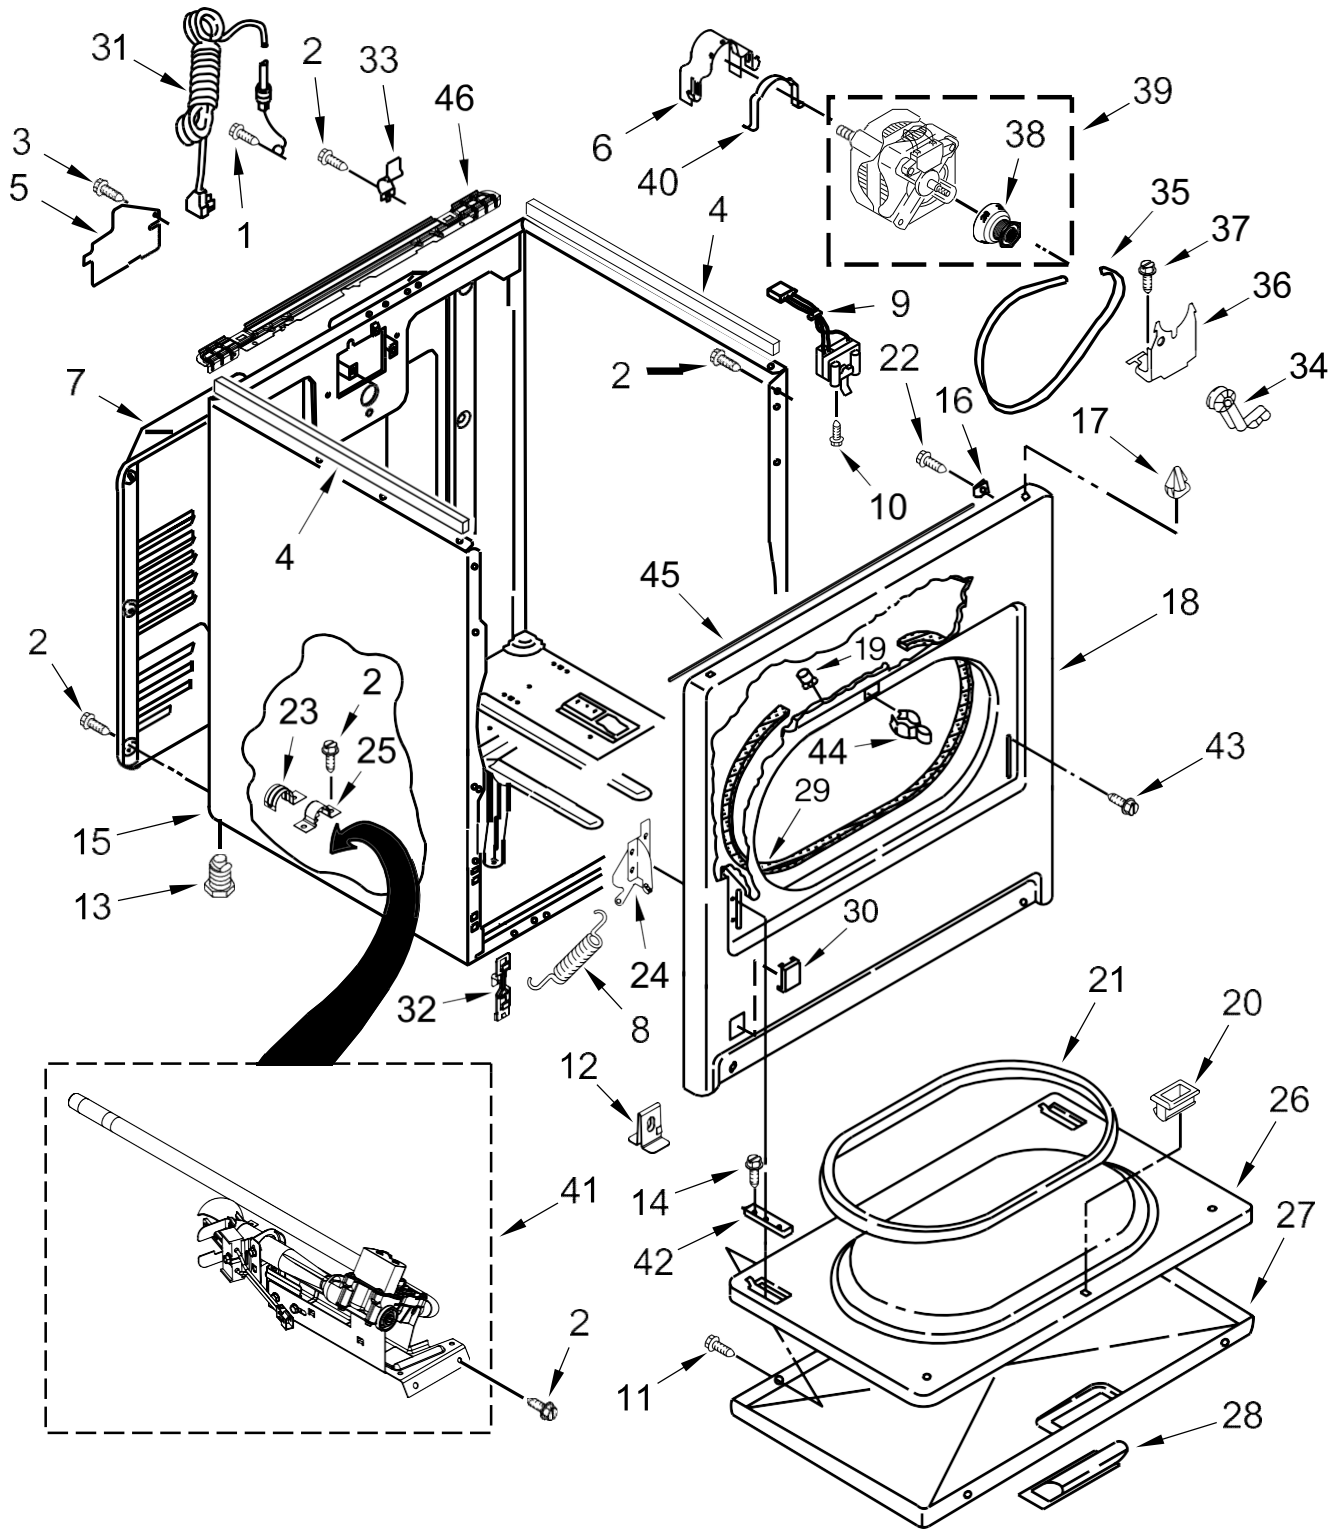

Secadora Whirlpool 7MWGD1850E10

<u>Illus. No.</u>	<u>Part No.</u>	<u>Description</u>
1		Literature Parts
	W10791287	Installation Instructions
	W10791286	Use and Care Guide
	W10185986	Wiring Diagram
2	W10726632	Seal, Console
3	693995	Screw
4	W10123956	Panel, Dampening
5	9740848	Screw
6	W10756582	Panel, Rear
7	694419	Buzzer, Mini
8	W10298336	Nut, "U"
9	W10780467	Harness, Wiring

<u>Illus. No.</u>	<u>Part No.</u>	<u>Description</u>
10	W10508973	Assembly, Lint Screen
11		Assembly, Knob
	W10777239	Chrome
12	8312709	Clip, Console
13	688983	Screw
14	W10446920	Switch, Push to Start
15	W10648593	Switch, Rotary (Wrinkle Control)
16		Top
	W10613389	White
17	W10662472	Collar, Lint Chute

<u>Illus. No.</u>	<u>Part No.</u>	<u>Description</u>
18		Assembly, Console
	W10791108	White
19	8536939	Clip, Spring
20	W10436302	Timer Assembly (60 Hz.)
21		Assembly, Timer Knob
	W10777242	Chrome

Secadora Whirlpool 7MWGD1850E10

<u>Illus. No.</u>	<u>Part No.</u>	<u>Description</u>
1	8533974	Screw
2	3390631	Screw
3	693995	Screw
4	W10316529	Seal, Foam
5	3396795	Cover, Terminal Block
6	3404162	Clamp, Motor (With Shield)
7	W10571724	Panel, Rear
8	W10041960	Spring, Door
9	W10237959	Switch, Door
10	697773	Screw
11	342055	Screw
12	W10575896	Clip, Spring
13	W10754507	Foot, Dryer
14	3357011	Screw
15		Cabinet
	8530603	White
16	98234	Clip, Ground
17	8066092	Lock, Front Top
18		Panel, Front
	W10664692	White