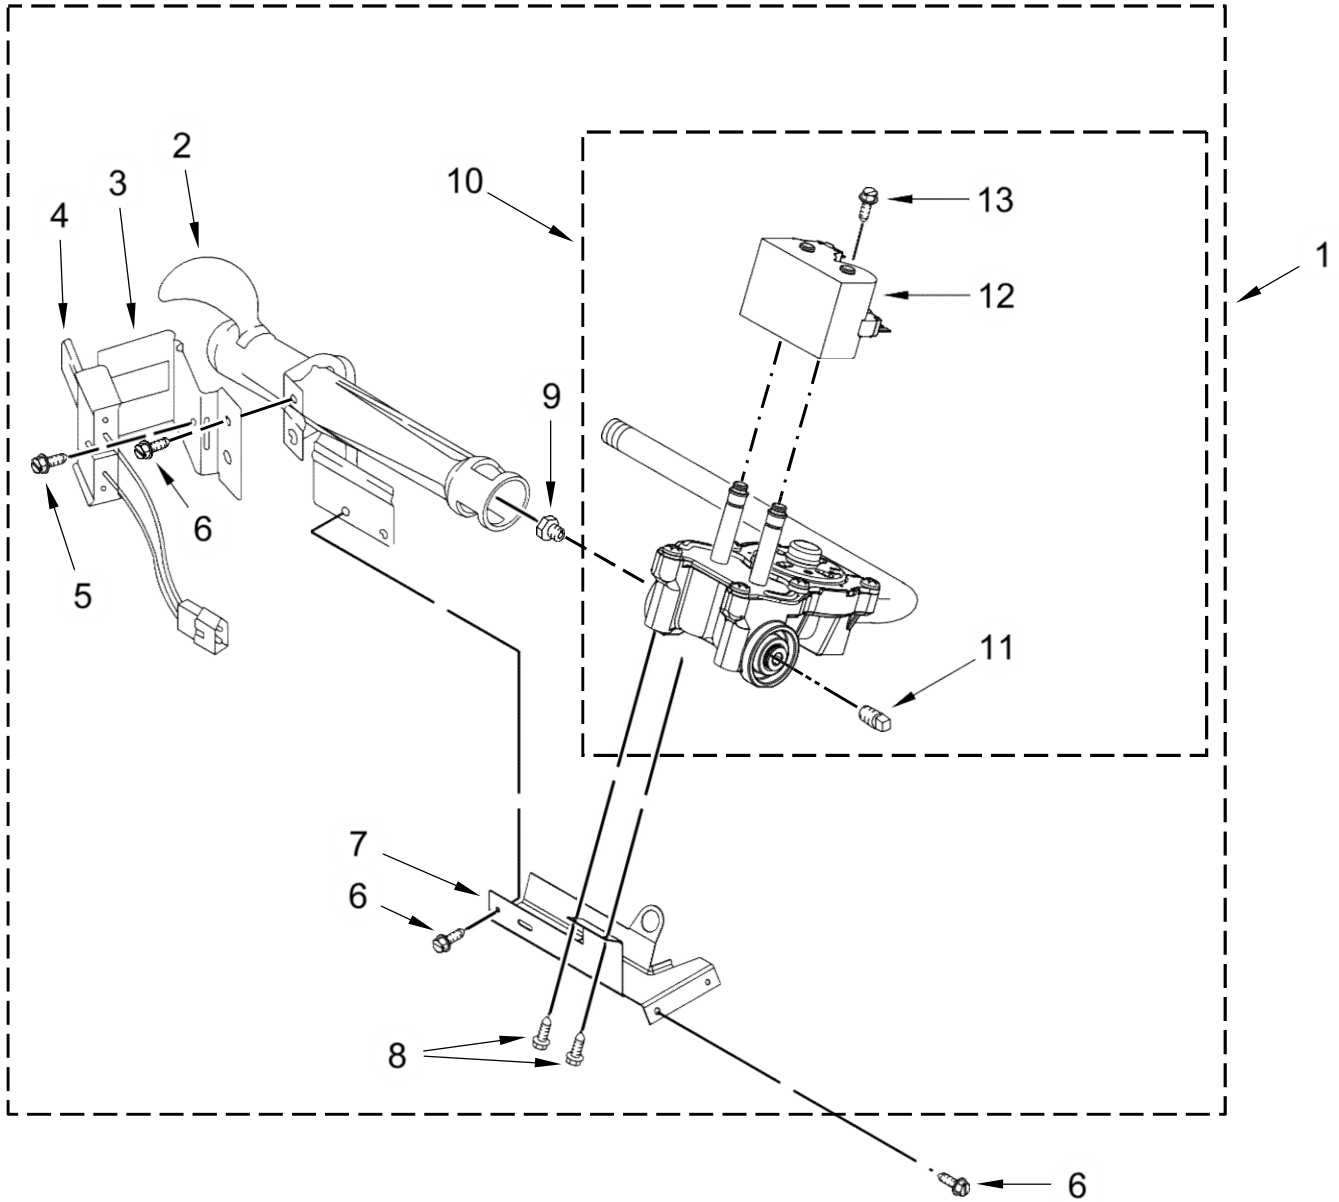

NATURAL, TYPE 2 - MIXED,
TYPE 4 - LIQUEFIED PROPANE AND BUTANE GASES
USE WITH TYPE 1 -
AND

Secadora Whirlpool 7MWGD1850E10

<u>Illus. No.</u>	<u>Part No.</u>	<u>Description</u>
1	W10336852	Burner Assembly (60 Hz) (Type 1 and 2)
2	688617	Tube, Burner
3	694298	Bracket, Ignitor
4	686590	Ignitor
5	W10366705	Screw

<u>Illus. No.</u>	<u>Part No.</u>	<u>Description</u>
6	343641	Screw
7	693986	Base, Burner
8	3387057	Screw
9		Orifice, Burner
	234826	Type 1 (Natural)
10	W10622159	Valve, Gas

<u>Illus. No.</u>	<u>Part No.</u>	<u>Description</u>
11	W10295523	Pipe Plug
12	W10328463	Coil (60 Hz)
13	326049536	Screw
		Following Parts Not Illustrated
	49572A	Conversion Kit (Type 1 and 2) to Type (4) L.P.G.