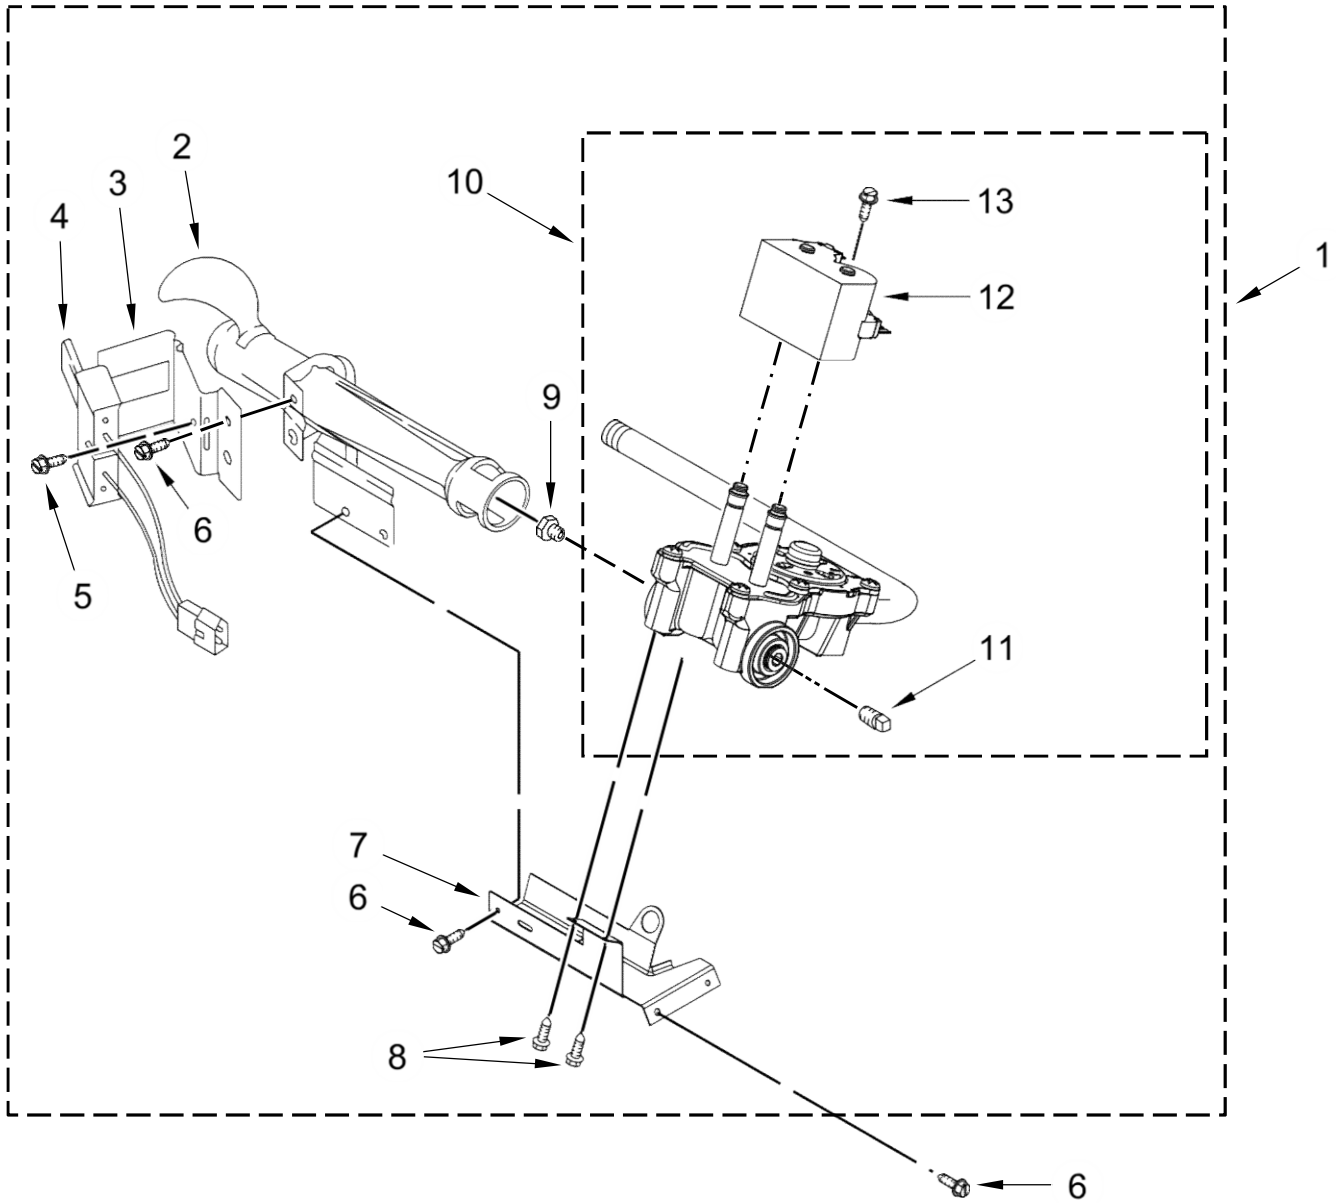

USE WIT- TYPE 1 - NATURAL, TYPE 2 - MIXED,
AND TYPE 4 - LIQUEFIED PROPANE AND BUTANE GASES

Secadora Whirlpool 7MWGD1850E1

<u>Illus.</u>	<u>No.</u>	<u>Part No.</u>	<u>Description</u>
	1	W10336852	Burner Assembly (60 Hz) (Type 1 and 2)
	2	688617	Tube, Burner
	3	694298	Bracket, Ignitor
	4	686590	Ignitor
	5	W10366705	Screw

<u>Illus.</u>	<u>No.</u>	<u>Part No.</u>	<u>Description</u>
	6	343641	Screw
	7	693986	Base, Burner
	8	3387057	Screw
	9		Orifice, Burner
		234826	Type 1 (Natural)
	10	W10622159	Valve, Gas

<u>Illus.</u>	<u>No.</u>	<u>Part No.</u>	<u>Description</u>
	11	W10295523	Pipe Plug
	12	W10328463	Coil (60 Hz)
	13	326049536	Screw
			Following Parts Not Illustrated
		49572A	Conversion Kit (Type 1 and 2) to Type (4) L.P.G.