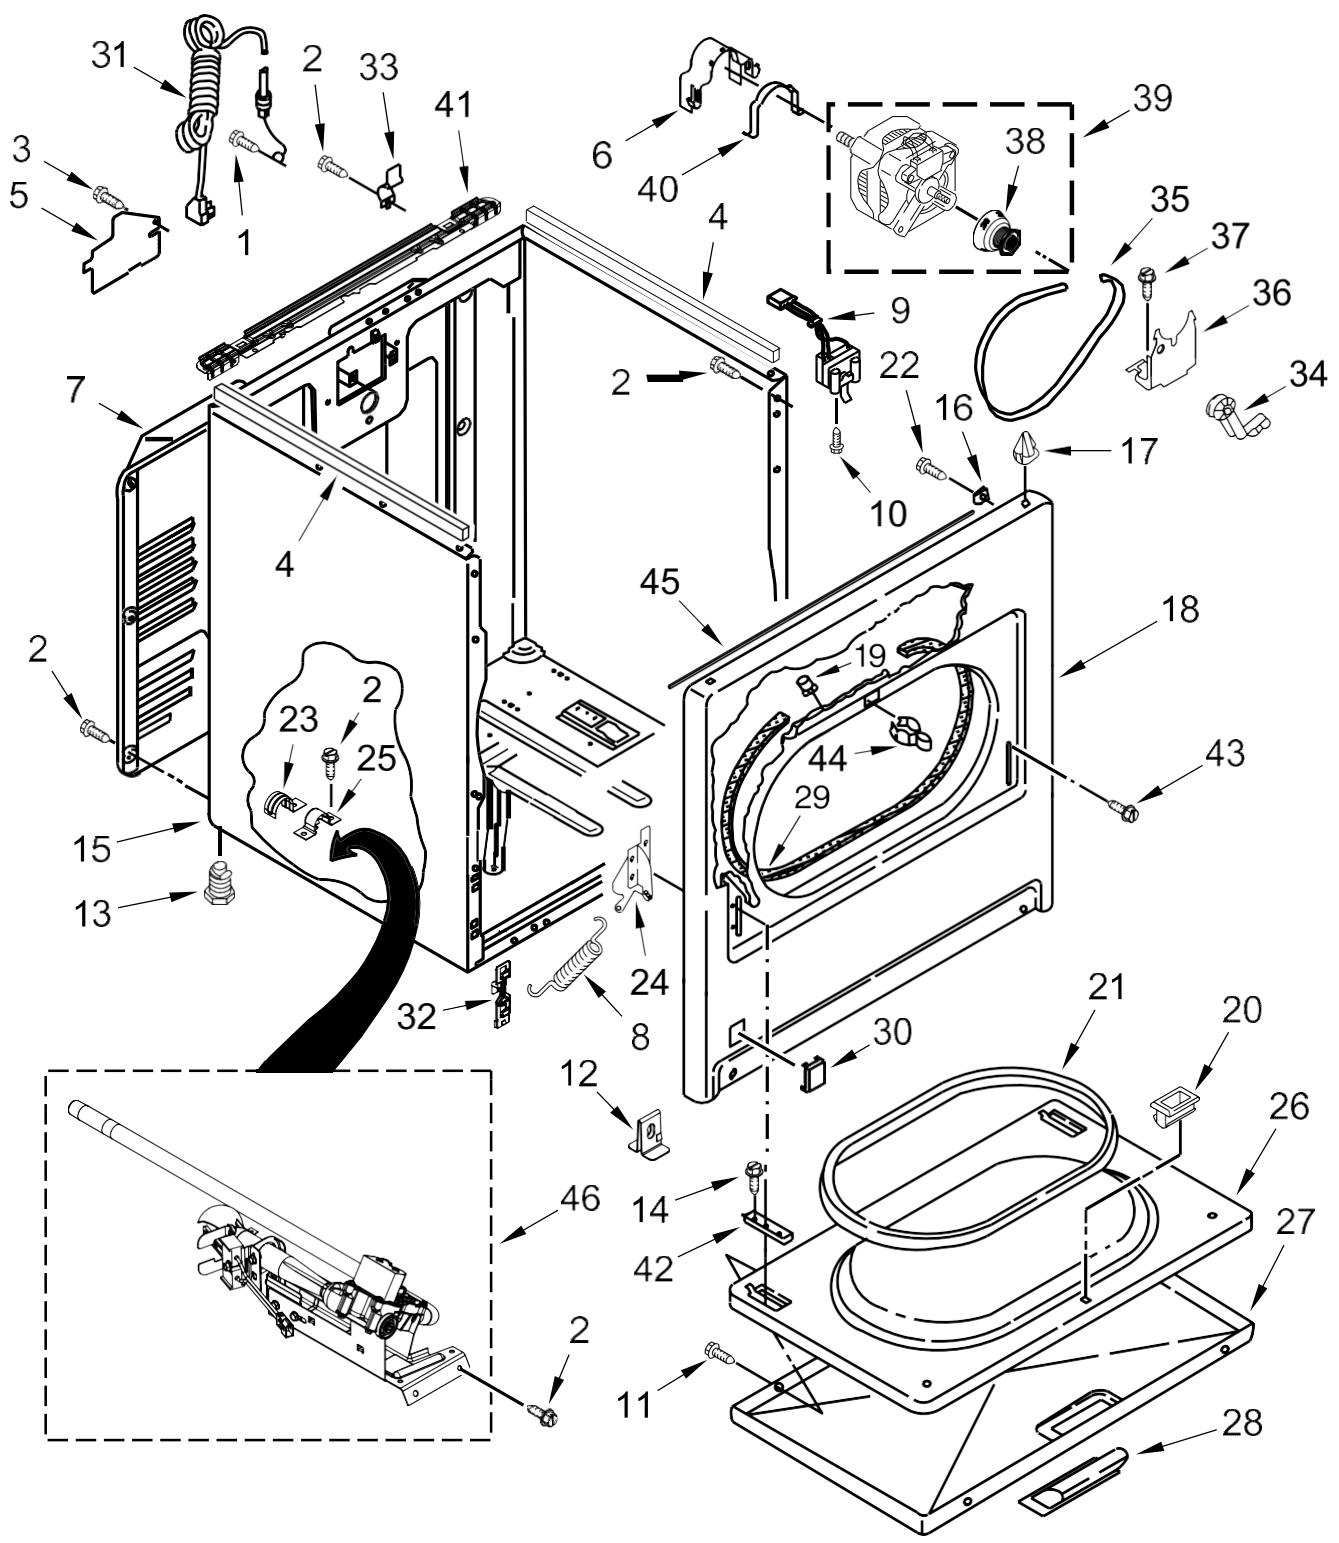

Literature Parts

Secadora Whirlpool 7MWGD1850E1

<u>Illus. No.</u>	<u>Part No.</u>	<u>Description</u>
1		Literature Parts
	W10791287	Installation Instructions
	W10791286	Use and Care Guide
	W10876312	Wiring Diagram
2	W10726632	Seal, Console
3	693995	Screw
4	W10836097	Panel, Dampening
5	9740848	Screw
6	W10756582	Panel, Rear
7	694419	Buzzer, Mini
8	W10298336	Nut, "U"

<u>Illus. No.</u>	<u>Part No.</u>	<u>Description</u>
9	W10872686	Harness, Wiring
10	W10508973	White
11		Assembly, Knob
	W10777239	Chrome
12	8312709	Clip, Console
13	688983	Screw
14	W10446920	Switch, Push to Start
15	W10648593	Switch, Rotary (Wrinkle Control)
16		Top
	W10613389	White
17	W10662472	Collar, Lint Chute

<u>Illus. No.</u>	<u>Part No.</u>	<u>Description</u>
18		Assembly, Console
	W10791108	White
19	8536939	Clip, Spring
20	W10436302	Timer Assembly (60 Hz.)
21		Assembly, Timer Knob
	W10777242	Chrome

Secadora Whirlpool 7MWGD1850EI1

<u>Illus.</u> <u>No.</u>	<u>Part No.</u>	<u>Description</u>
1	W10773242	Screw
2	3390631	Screw
3	693995	Screw
4	W10316529	Seal, Foam
5	3396795	Cover, Terminal Block
6	3404162	Clamp, Motor (With Shield)
7	W10571724	Panel, Rear
8	W10041960	Spring, Door
9	W10237959	Switch, Door
10	697773	Screw
11	342055	Screw
12	W10575896	Clip, Spring
13	W10754507	Foot, Dryer
14	3357011	Screw
15		Cabinet
	8530603	White
16	98234	Clip, Ground
17	8066092	Lock, Front Top
18		Panel, Front
	W10664692	White