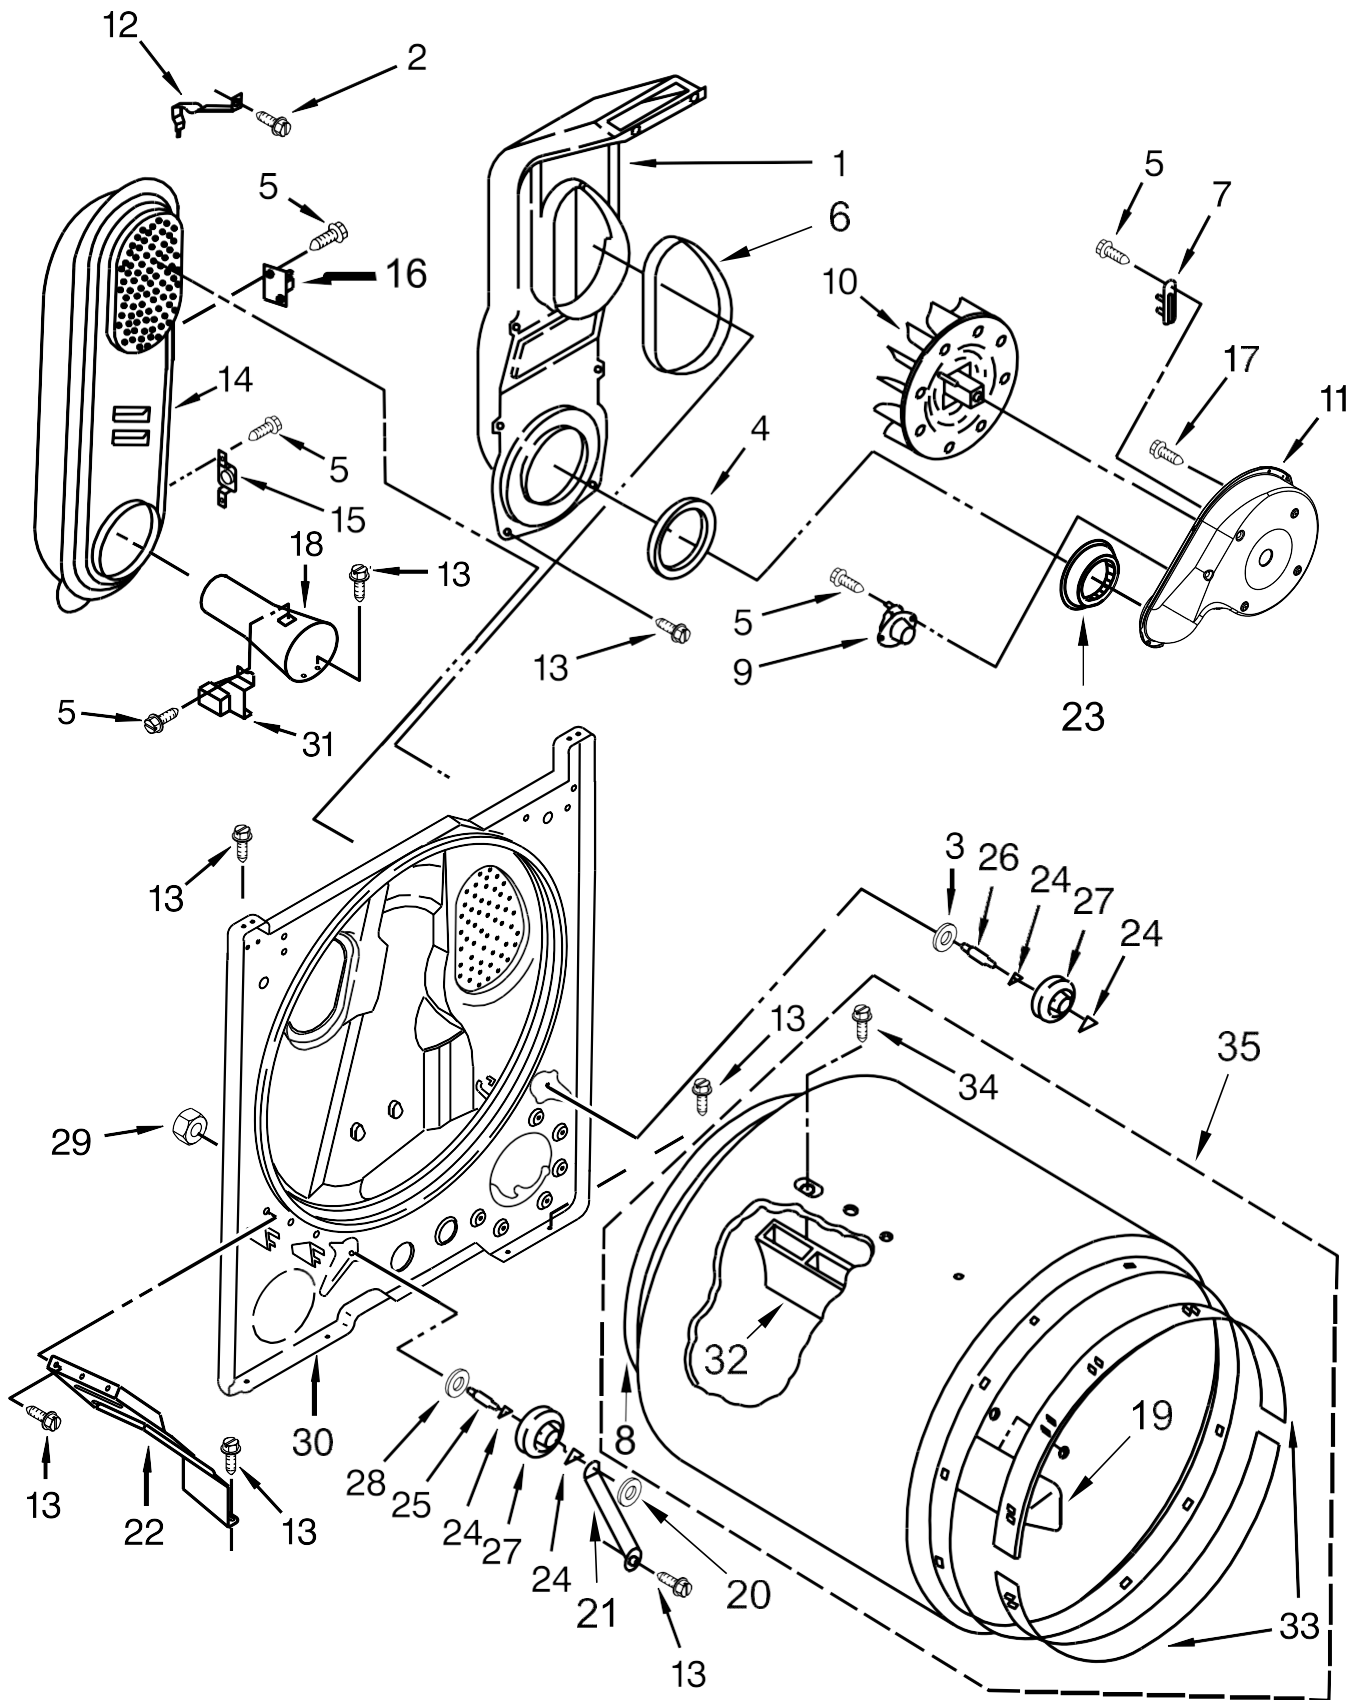

Secadora Whirlpool 7MWGD1850E1

Secadora Whirlpool 7MWGD1850E1

<u>Illus. No.</u>	<u>Part No.</u>	<u>Description</u>
1	348368	Assembly, Lint Chute
2	489463	Screw
3	3388703	Washer
4	347139	Seal, Lint Chute
5	90767	Screw
6	339956	Seal
7	3392519	Fuse, Thermal (91C)
8	W10856781	Seal, Rear Drum
9	3387134	Thermostat
10	694089	Wheel, Blower
11	8577230	Housing, Blower
12	3398161	Clip, Heater Box
13	3390631	Screw
14	8530285	Box, Heater (96C)

<u>Illus. No.</u>	<u>Part No.</u>	<u>Description</u>
15	W10423382	Thermostat, High Limit SPST (180F)
16	W10480709	Kit, Thermal Cut-Off (Includes Thermostat)
17	3390647	Screw
18	8066049	Funnel, Burner Light
19	3403636	Baffle, Drum (Short)
20	90296	Nut, Push On
21	3976434	Bracket, Support
22	3406022	Bracket, Bulkhead Chute
23	W10389567	Shield, Exhaust
24	W10512946	Washer, Tri Ring
25	W10359270	Shaft, Drum Roller - Left Hand Thread
26	W10359269	Shaft, Drum Roller - Right Hand Thread

<u>Illus. No.</u>	<u>Part No.</u>	<u>Description</u>
27	3397590	Roller, Support
28	348197	Washer
29	W10298789	Nut, Hex
30	3403410	Bulkhead
31	338906	Sensor, Radiant
32	692490	Baffle, Drum (Long)
33	692526	Bearing, Ring
34	W10219342	Screw
35	W10757750	Assembly, Drum (Complete)