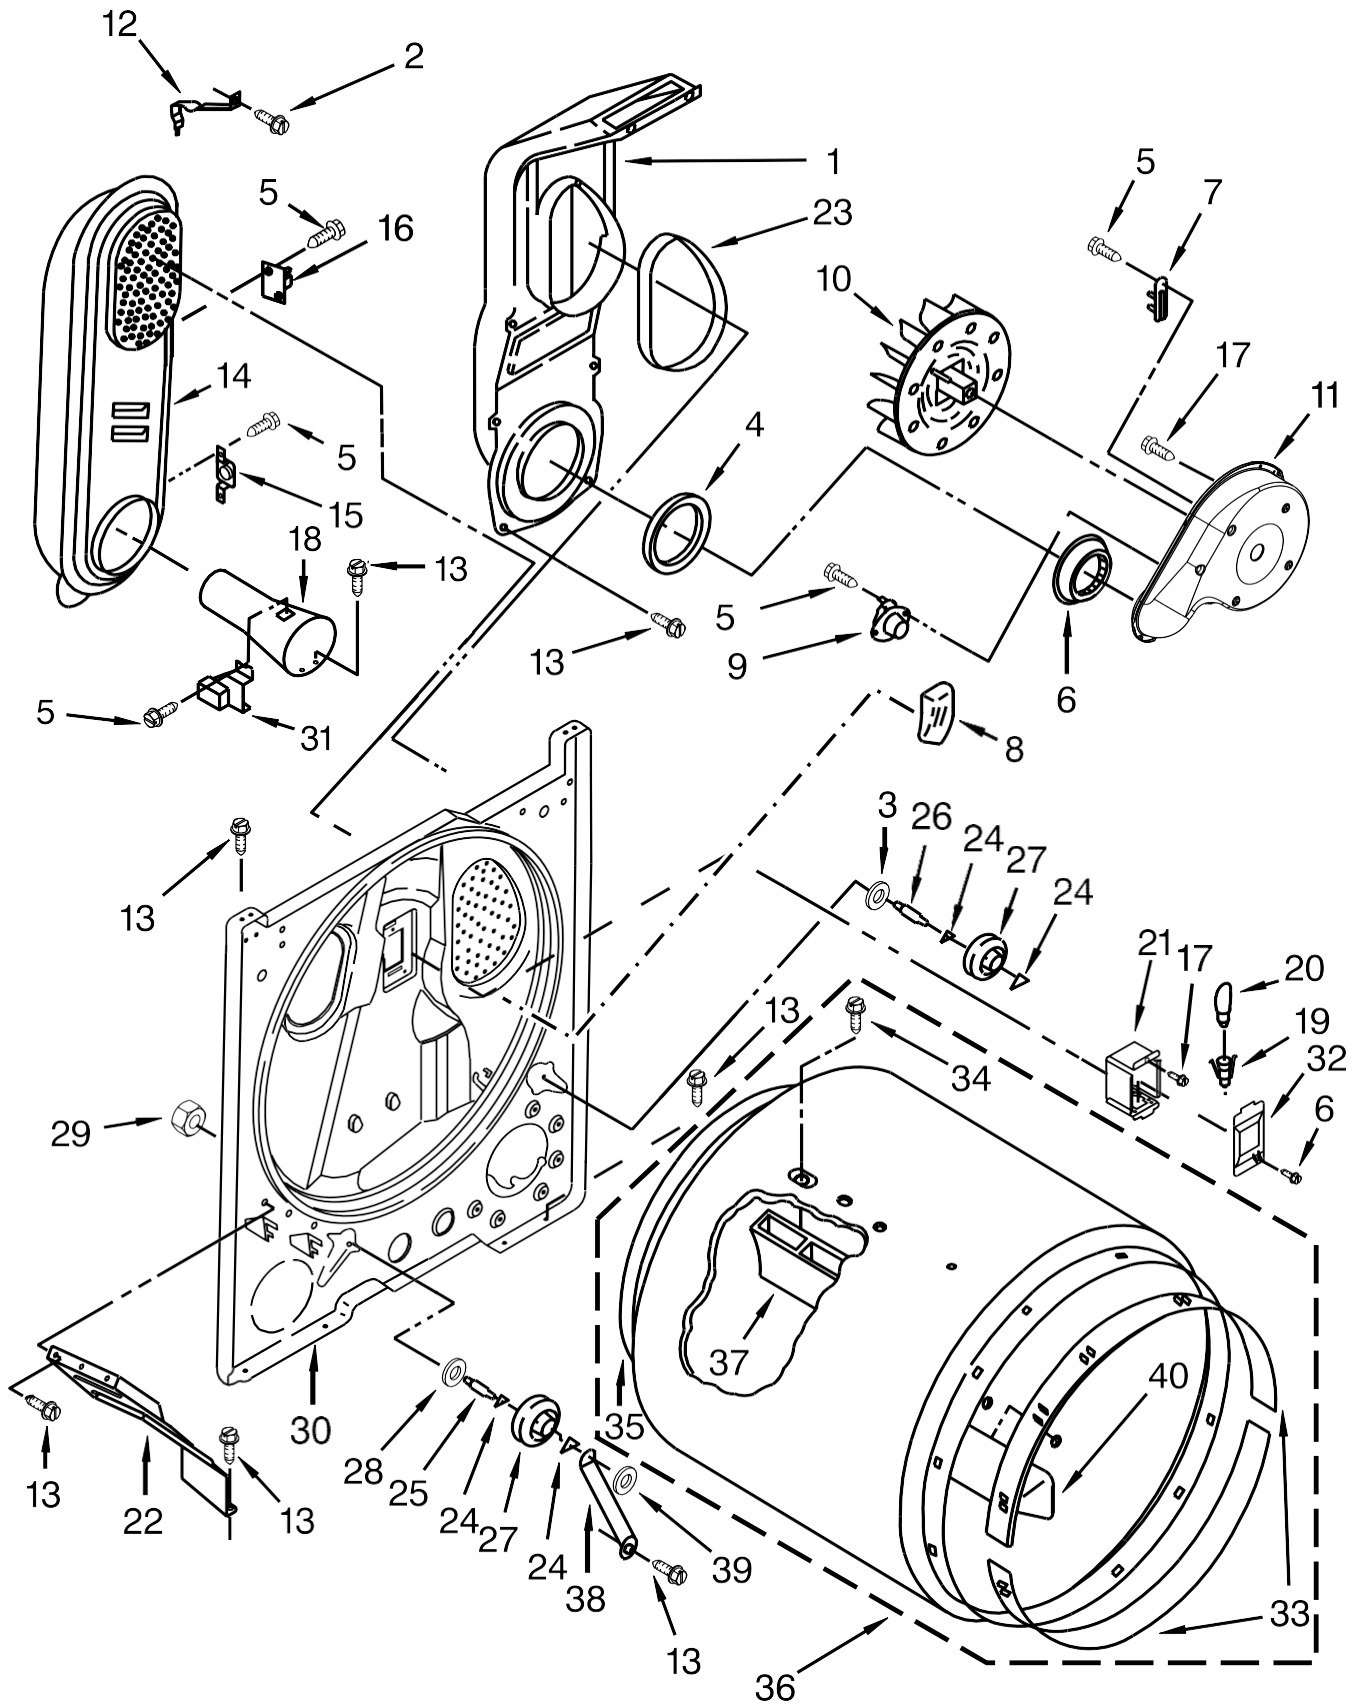

Secadora Whirlpool 7MWGD1900DW1

Secadora Whirlpool 7MWGD1900DW1

<u>Illus. No.</u>	<u>Part No.</u>	<u>Description</u>
1	348368	Assembly, Lint Chute
2	489463	Screw
3	3388703	Washer
4	347139	Seal, Lint Chute
5	90767	Screw
6	W10389567	Shield, Exhaust
7	3392519	Fuse, Thermal (91C)
8	3976479	Pad, Sensor
9	8318268	Thermostat
10	694089	Wheel, Blower
11	8577230	Housing, Blower
12	3398161	Clip, Heater Box
13	3390631	Screw
14	8530285	Box, Heater (96C)
15	W10423382	Thermostat H.L SPST (180F)

<u>Illus. No.</u>	<u>Part No.</u>	<u>Description</u>
16	3977394	Thermal Cut-Off
17	3390647	Screw
18	8066049	Funnel, Burner Light
19	W10214261	Socket, Light
20	3406124	Bulb, Light
21	3977373	Bracket, Drum Light
22	3406022	Bracket, Bulkhead Chute
23	339956	Seal
24	W10512946	Washer, Tri Ring
25	W10359270	Shaft, Drum Roller - Left Hand Thread
26	W10359269	Shaft, Drum Roller - Right Hand Thread
27	3397590	Roller, Support
28	348197	Washer
29	W10298789	Nut, Hex

<u>Illus. No.</u>	<u>Part No.</u>	<u>Description</u>
30	3403414	Bulkhead
31	338906	Sensor, Radiant
32	3402841	Lens, Drum Light
33	692526	Bearing, Ring
34	W10219342	Screw
35	W10663495	Seal, Rear Drum
36	W10389436	Assembly, Drum (Complete)
37	692490	Baffle, Drum (Long)
38	3976434	Bracket, Support
39	90296	Nut, Push On
40	3403636	Baffle, Drum (Short)