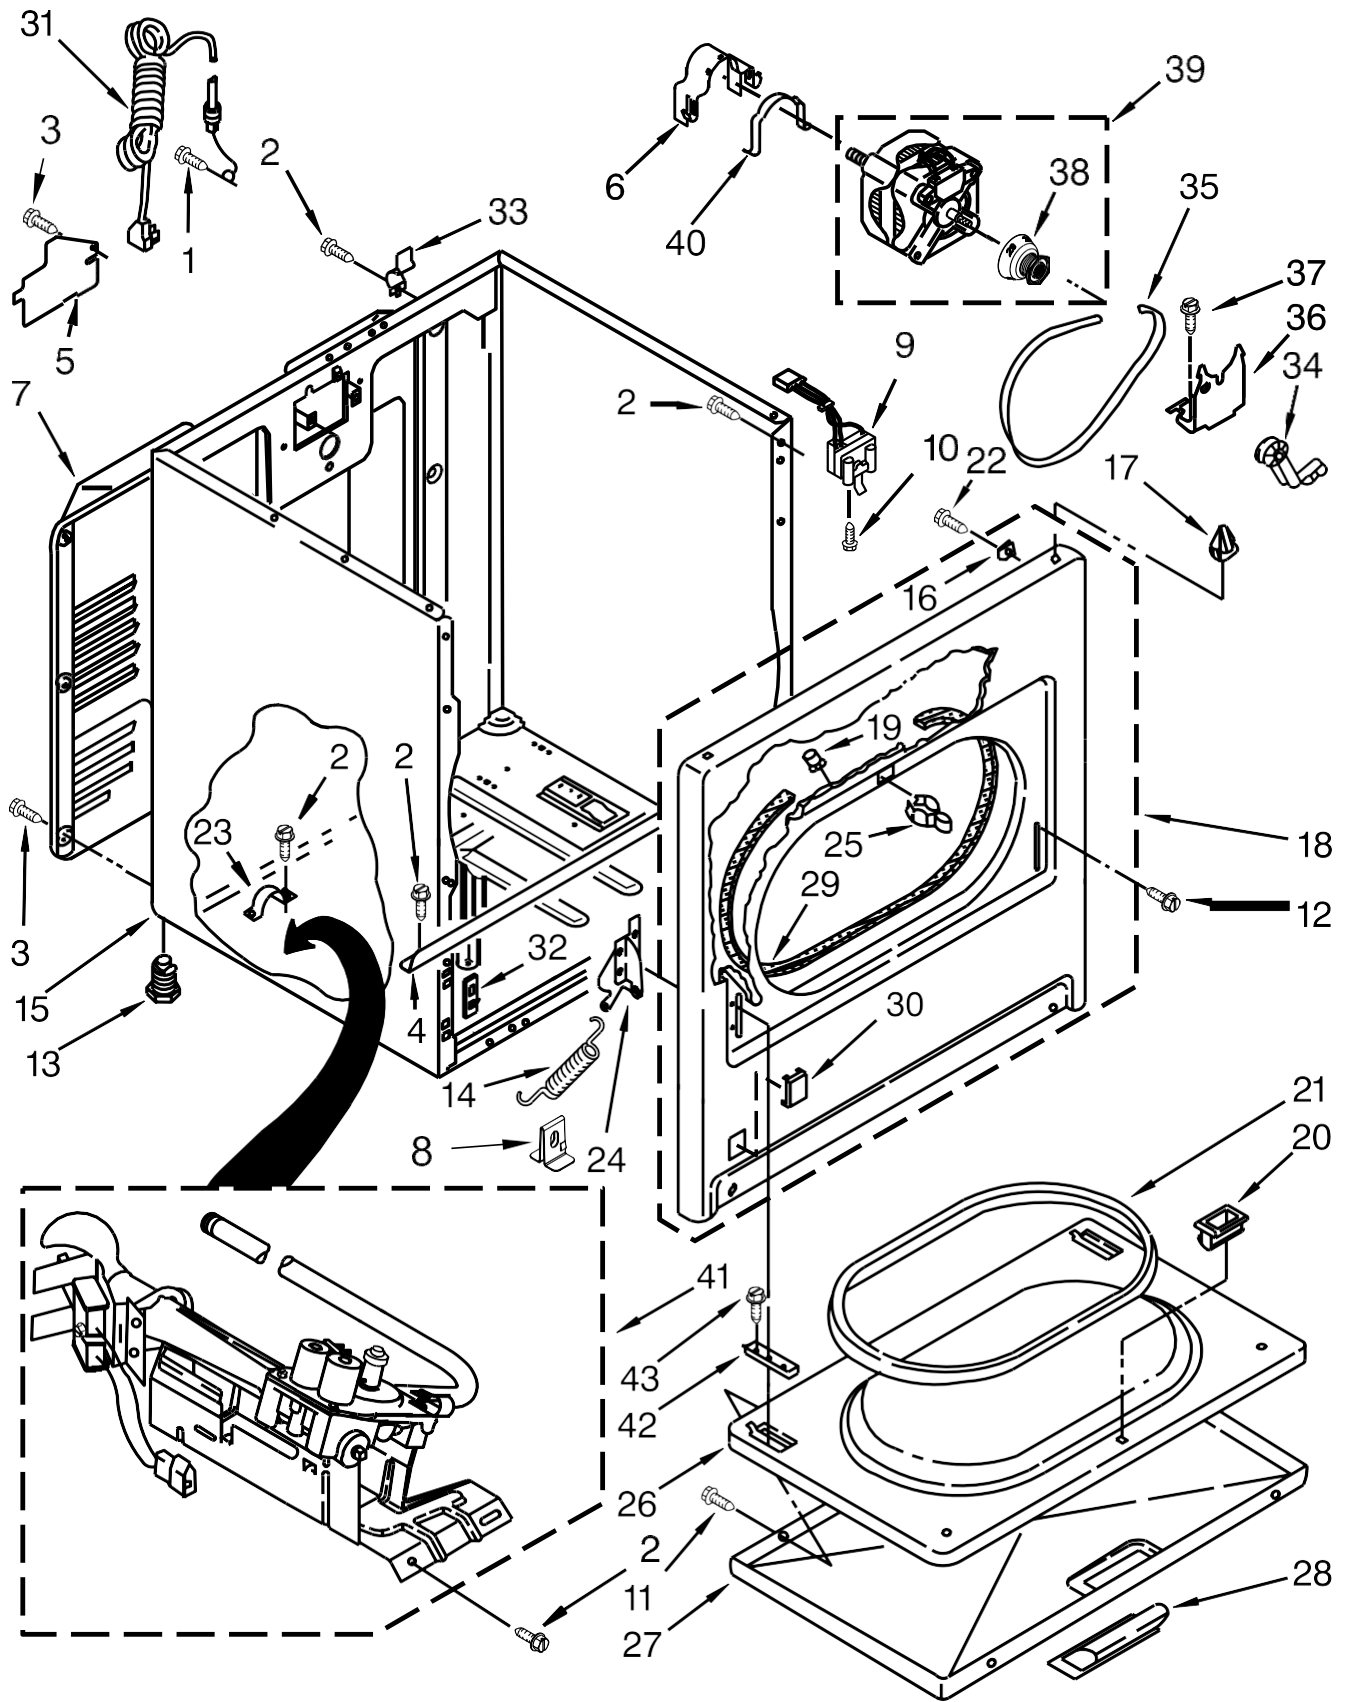

## Secadora Whirlpool 7MWGD1900DW1

<u>Illus.</u> <u>No.</u>	<u>Part No.</u>	<u>Description</u>	<u>Illus.</u> <u>No.</u>	<u>Part No.</u>	<u>Description</u>	<u>Illus.</u> <u>No.</u>	<u>Part No.</u>	<u>Description</u>
1		Literature Parts	9	693995	Screw	20	W10185992	Timer Assembly (60 Hz.)
	W10652257	Use and Care Guide	10		Screen, Lint	21	W10640708	Harness, Wiring
	W10658639	Installation Instructions		W10641634	White	22	3405155	Switch, Temperature
	W10663990	Diagram, Wiring	11	8536939	Clip, Spring	23	W10556828	Bracket, Control
2		Assembly, Console	12	3400818	Screw	24	W10476828	Control, Electronic
	W10643287	White	13	688983	Screw			
3	694419	Buzzer, Mini	14	8533974	Screw			
4		End Cap (Left)	15	3348629	Screw			
	W10520782	White	16		Top			
5	8312709	Clip, Console		8559800	White			
6	W10556829	Panel, Rear (Console)	17	W10117655	Switch, Push ToStart			
7	3405156	Switch, WrinkleGuard	18		Assembly, Control Knob			
8		End Cap (Right)		W10576637	White/Metallic			
	W10520780	White	19		Assembly, Timer Knob			
				W10576635	White/Metallic			

Secadora Whirlpool 7MWGD1900DW1

<u>Illus. No.</u>	<u>Part No.</u>	<u>Description</u>
1	8533974	Screw
2	3390631	Screw
3	693995	Screw
4	W10236073	Bracket, Cabinet
5	3396795	Cover, Terminal Block
6	3404162	Clamp, Motor (With Shield)
7	W10571724	Panel, Rear
8	W10575896	Clip, Spring
9	W10569603	Switch, Door
10	697773	Screw
11	342055	Screw
12	342043	Screw
13	W10561321	Foot, Dryer
14	W10041960	Spring, Door
15		Cabinet
	8530603	White
16	98234	Clip, Ground

<u>Illus. No.</u>	<u>Part No.</u>	<u>Description</u>
30		Plug, Hinge Hole
	8564457	White
31	344020	Cord, Power
32	3394083	Clip, Front Panel
33	8066217	Hinge, Top
34	691366	Idler Assembly
35	W10131364	Belt, Drive
36	348780	Base, Motor
37	3400500	Bolt
38	8066184	Pulley, Motor
39	W10396029	Assembly, Motor
40	W10121316	Clamp, Motor Mount
41	8318272	Burner Assembly (60 Hz) (Type 1) (White Rodgers)
42	337189	Clip, Hinge
43	3357011	Screw