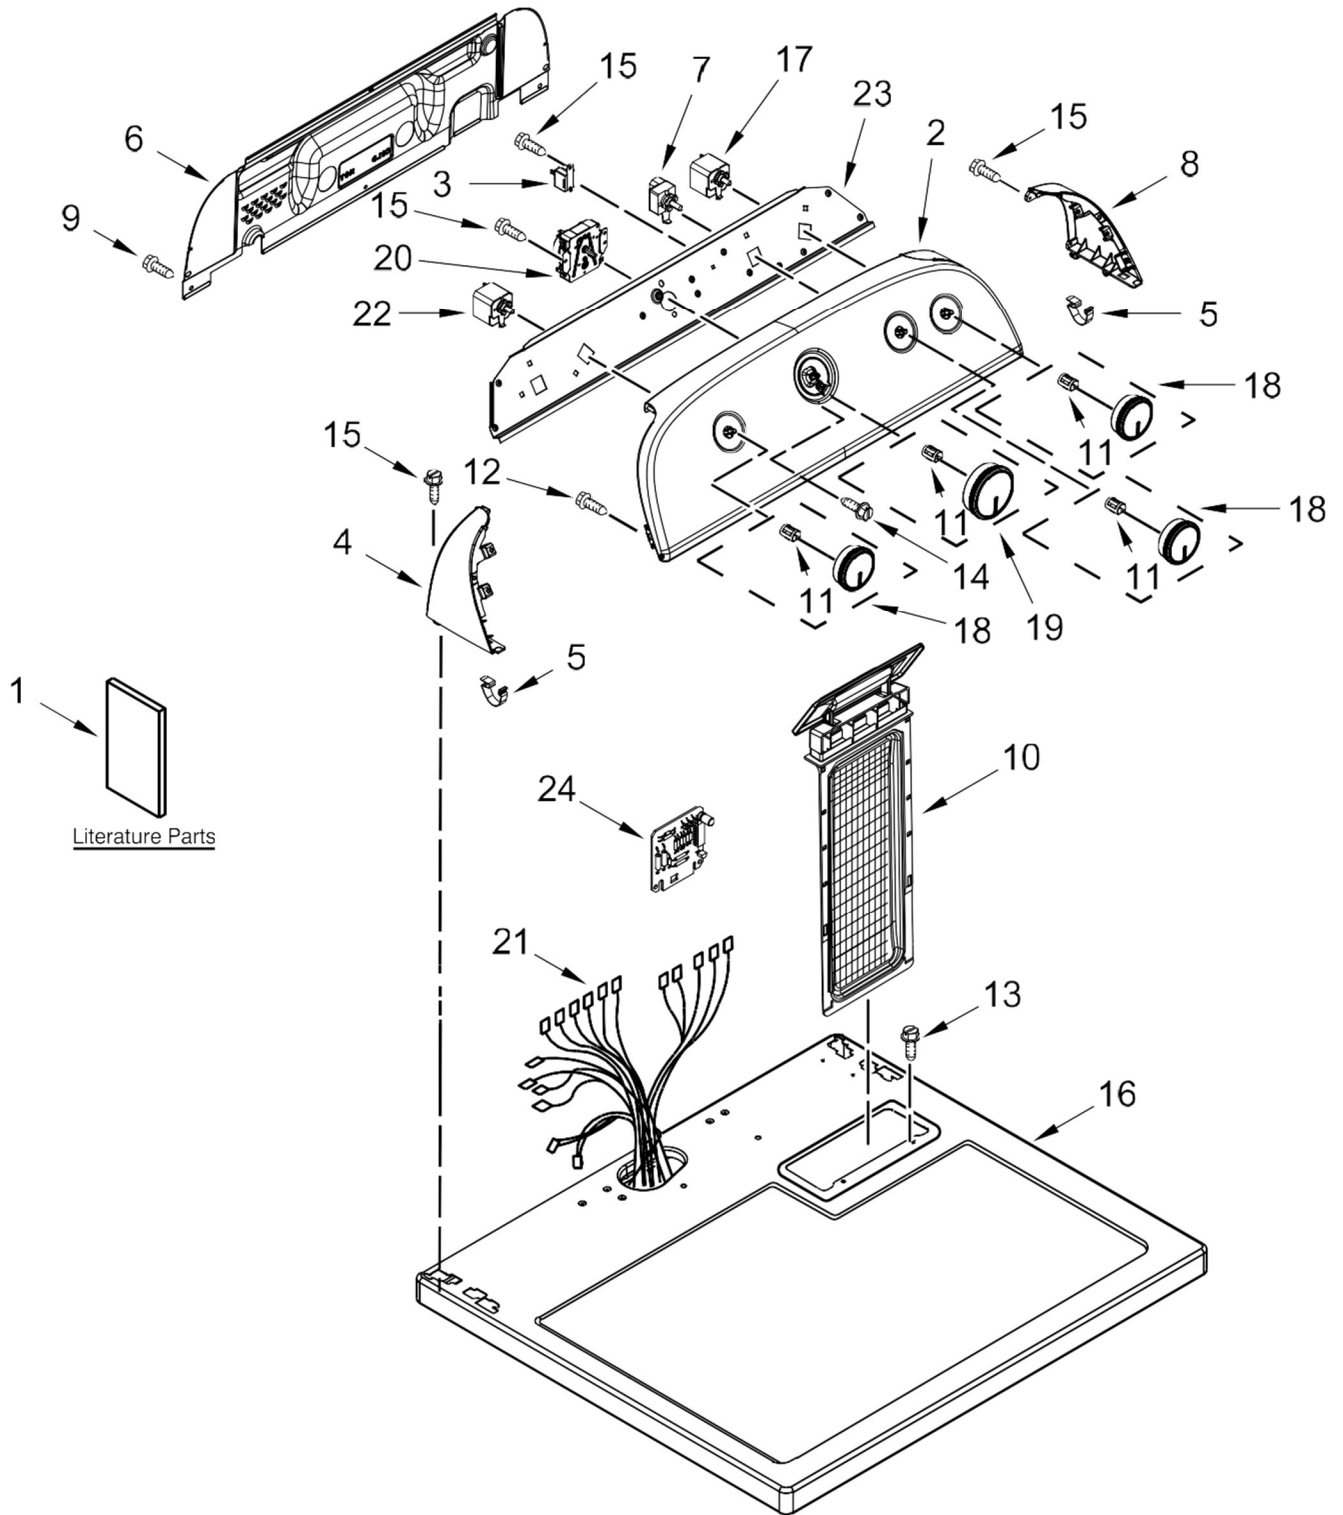

## Secadora Whirlpool 7MWGD1900DW1

<u>Illus.</u> <u>No.</u>	<u>Part No.</u>	<u>Description</u>	<u>Illus.</u> <u>No.</u>	<u>Part No.</u>	<u>Description</u>	<u>Illus.</u> <u>No.</u>	<u>Part No.</u>	<u>Description</u>
1		Literature Parts	9	693995	Screw	20	W10185992	Timer Assembly (60 Hz.)
	W10652257	Use and Care Guide	10		Screen, Lint	21	W10640708	Harness, Wiring
	W10658639	Installation Instructions		W10641634	White	22	3405155	Switch, Temperature
	W10663990	Diagram, Wiring	11	8536939	Clip, Spring	23	W10556828	Bracket, Control
2		Assembly, Console	12	3400818	Screw	24	W10476828	Control, Electronic
	W10643287	White	13	688983	Screw			
3	694419	Buzzer, Mini	14	8533974	Screw			
4		End Cap (Left)	15	3348629	Screw			
	W10520782	White	16		Top			
5	8312709	Clip, Console		8559800	White			
6	W10556829	Panel, Rear (Console)	17	W10117655	Switch, Push ToStart			
7	3405156	Switch, WrinkleGuard	18		Assembly, Control Knob			
8		End Cap (Right)		W10576637	White/Metallic			
	W10520780	White	19		Assembly, Timer Knob			
				W10576635	White/Metallic			

Secadora Whirlpool 7MWGD1900DW1

<u>Illus. No.</u>	<u>Part No.</u>	<u>Description</u>
1	8533974	Screw
2	3390631	Screw
3	693995	Screw
4	W10236073	Bracket, Cabinet
5	3396795	Cover, Terminal Block
6	3404162	Clamp, Motor (With Shield)
7	W10571724	Panel, Rear
8	W10575896	Clip, Spring
9	W10569603	Switch, Door
10	697773	Screw
11	342055	Screw
12	342043	Screw
13	W10561321	Foot, Dryer
14	W10041960	Spring, Door
15		Cabinet
	8530603	White
16	98234	Clip, Ground

<u>Illus. No.</u>	<u>Part No.</u>	<u>Description</u>
30		Plug, Hinge Hole
	8564457	White
31	344020	Cord, Power
32	3394083	Clip, Front Panel
33	8066217	Hinge, Top
34	691366	Idler Assembly
35	W10131364	Belt, Drive
36	348780	Base, Motor
37	3400500	Bolt
38	8066184	Pulley, Motor
39	W10396029	Assembly, Motor
40	W10121316	Clamp, Motor Mount
41	8318272	Burner Assembly (60 Hz) (Type 1) (White Rodgers)
42	337189	Clip, Hinge
43	3357011	Screw