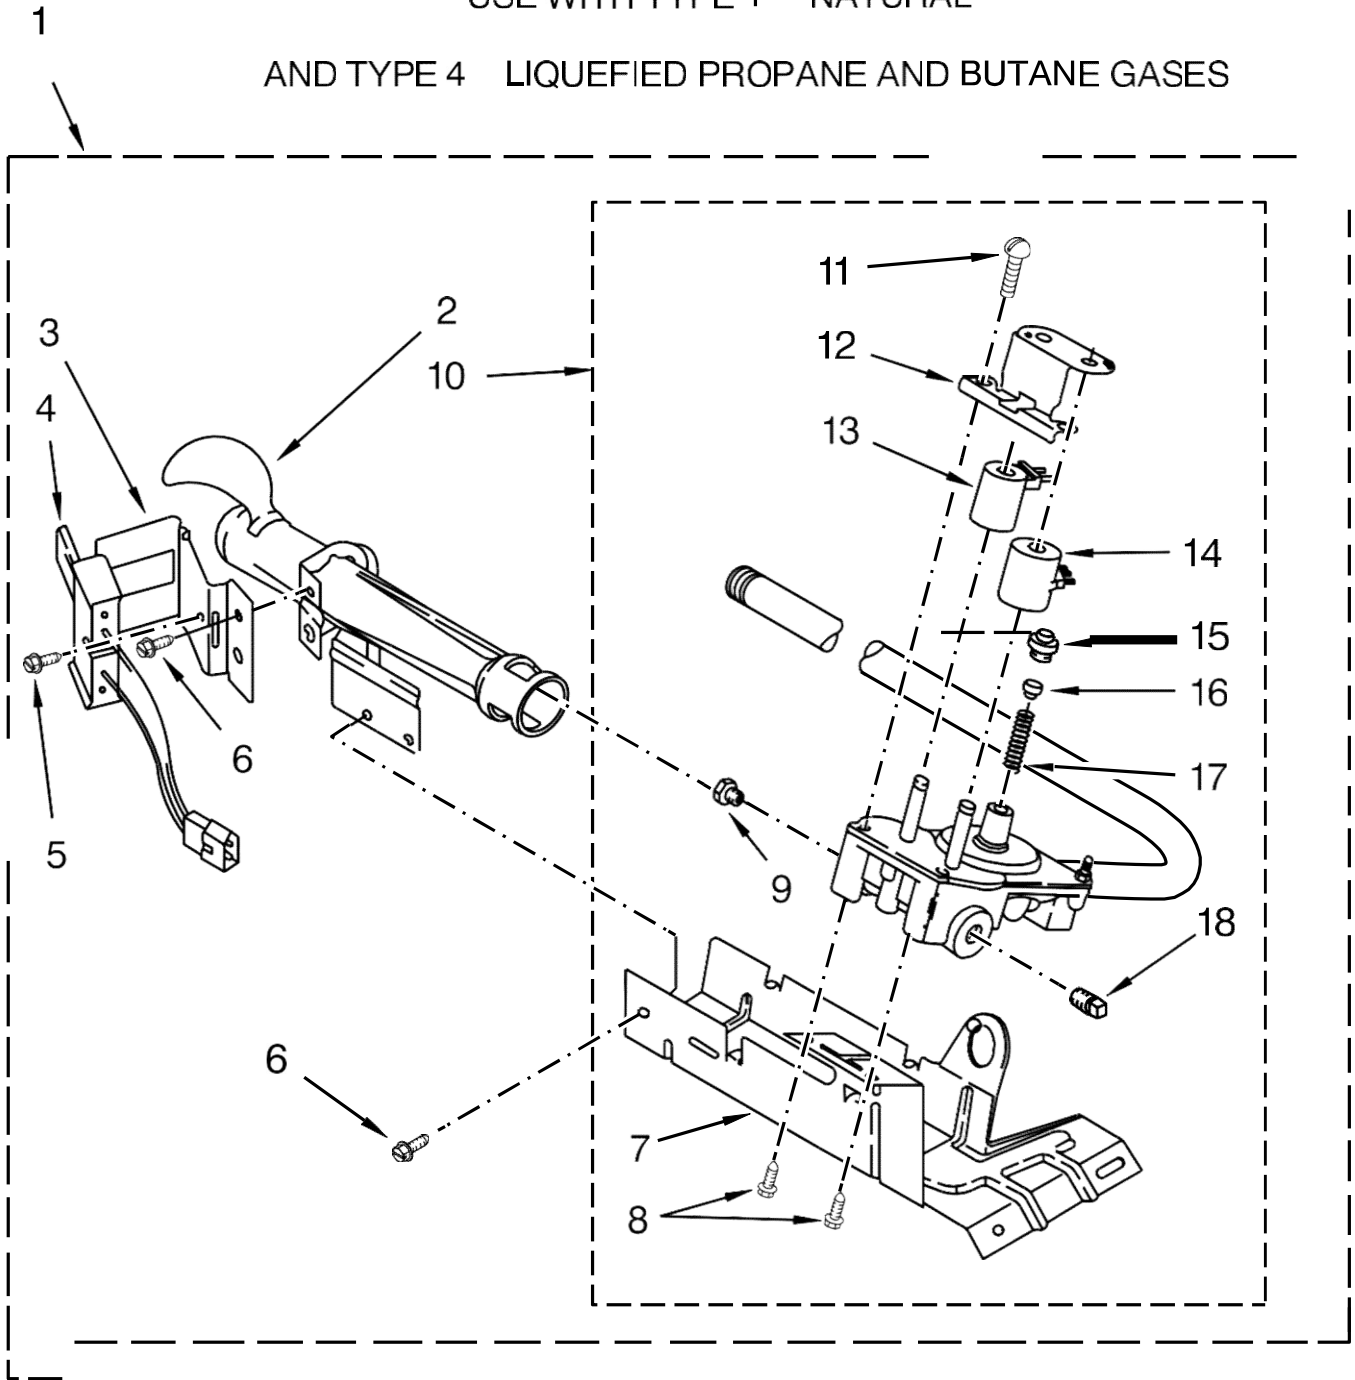

USE WITH TYPE 1 - NATURAL

AND TYPE 4 LIQUEFIED PROPANE AND BUTANE GASES

Secadora Whirlpool 7MWGD1900DW1

<u>Illus. No.</u>	<u>Part No.</u>	<u>Description</u>
1	8318272	Burner Assembly (60 Hz) (Type 1) (White Rodgers)
2	688617	Tube, Burner
3	694298	Bracket, Ignitor
4	686590	Ignitor
5	W10366705	Screw
6	343641	Screw
7	693986	Base, Burner
8	3387057	Screw

<u>Illus. No.</u>	<u>Part No.</u>	<u>Description</u>
9		Orifice, Burner
	234826	Type 1 (Natural)
	229742	Type 4 (Butane)
	234868	Type 4 (Propane)
10	8318277	Valve, Gas (60 Hz)
11	694421	Screw, Coil
12	694538	Bracket, Coil
13	694540	Coil, 60 Hz. (2 Terminal) (Main)
14	694539	Coil, 60 Hz (Split) (3 Terminal) (Pilot Position)

<u>Illus. No.</u>	<u>Part No.</u>	<u>Description</u>
15	694424	Leak, Limiter
16	694423	Screw, Regulator Adjustment
17	694422	Spring, Regulator
18	239822	Plug, Pipe
		Following Parts Not Illustrated
	W10307153	Conversion Kit (Type 1 and 2) to Type (4) L.P.G.